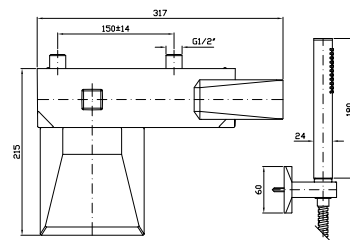

VASCA-DOCCIA
Miscelatore monocomando incasso con deviatore.

Built-in single lever bath-shower mixer with diverter.

ZW1625
ZW1625.C40
ZW1625.C41

cromo - chrome
gold
brushed gold

Parte esterna
External part