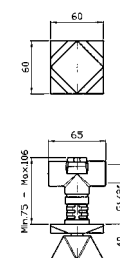

Parte incasso con corpo unico,
interasse 135 mm.

Assembled built-in part, interaxe
135 mm.

R99501

VASCA-DOCCIA

Gruppo incasso a tre fori con
deviatore.

3 hole built-in bath-shower mixer
with diverter.

Parte esterna
External part

ZW5698
ZW5698.C40
ZW5698.C41

cromo - chrome
gold
brushed gold

Parte incasso con elementi liberi,
distanza variabile.

Built-in part, not assembled,
variable distance.

R99502

DOCCIA

Batteria incasso, rubinetti Hot e Cold.

Built-in shower mixer, taps Hot and
Cold.

Parte esterna
External part

ZW5738
ZW5738.C40
ZW5738.C41

cromo - chrome
gold
brushed gold

Parte incasso
Built-in part

R99503

RUBINETTO

Incasso da 1/2\"/>

Wall valve 1/2\"/>

Parte esterna
External part

ZW5729
ZW5729.C40
ZW5729.C41

cromo - chrome
gold
brushed gold