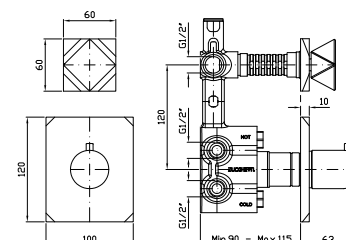

Parte esterna
External part

ZW5659
ZW5659.C40
ZW5659.C41

cromo - chrome
gold
brushed gold

Parte incasso
Built-in part

R97820

NEW

DOCCIA
Termostatico incasso da 1/2",
con 2 rubinetti d'arresto.

1/2" built-in thermostatic shower
mixer with 2 stop valves.