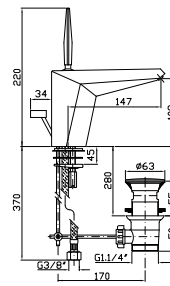

BIDET
Miscelatore monocomando, scarico da 1¼", flessibili di collegamento.

Single lever bidet mixer, 1¼" pop-up waste, flexible tails.

ZW1344
ZW1344.C40
ZW1344.C41

cromo - chrome
gold
brushed gold