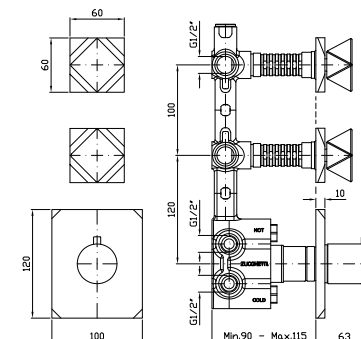

Parte esterna
External part

ZW5660
ZW5660.C40
ZW5660.C41

cromo - chrome
gold
brushed gold

Parte incasso
Built-in part

R97821

NEW

DOCCIA
Termostatico incasso da 1/2",
con 3 rubinetti d'arresto.

1/2" built-in thermostatic shower
mixer with 3 stop valves.