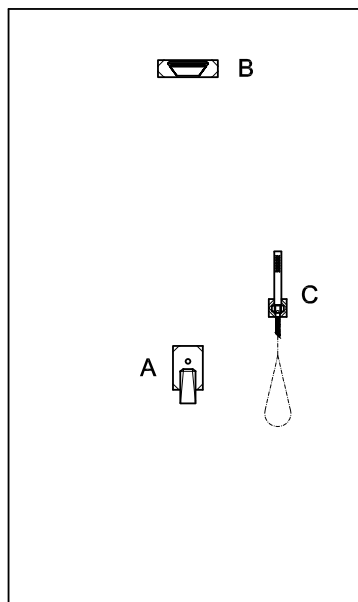

COMPOSIZIONE 2

A ZW1625
R99614

B Z93740

C Z93939
Z94178
Z93867

TOTALE