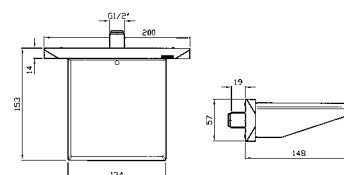

SOFFIONE LATERALE

A getto fisso per cabina doccia,
con sistema anticalcare.

Lateral shower head, simple jet,
for shower box, with anti-limescale
system.

Z92890
Z92890.C40
Z92890.C41

cromo - chrome
gold
brushed gold