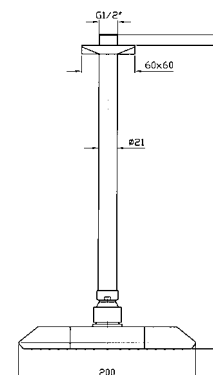

SOFFIONE
In ottone, a getto fisso con sistema anticalcare.

Brass shower head with anti-limescale system.

Z94194
Z94194.C40
Z94194.C41

cromo - chrome
gold
brushed gold

BRACCIO DOCCIA
A parete. Lunghezza 350 mm.
Wall mounted shower arm.
Length 350 mm.

Z93030
Z93030.C40
Z93030.C41

cromo - chrome
gold
brushed gold

SOFFIONE
In ottone, a getto fisso con sistema anticalcare.

Brass shower head with anti-limescale system.

Z94194
Z94194.C40
Z94194.C41

cromo - chrome
gold
brushed gold

BRACCIO DOCCIA
A soffitto. Lunghezza 130 mm.
Ceiling mounted shower arm.
Length 130 mm.

Z93031
Z93031.C40
Z93031.C41

cromo - chrome
gold
brushed gold

SOFFIONE
In ottone, a getto fisso con sistema anticalcare.

Brass shower head with anti-limescale system.

Z94194
Z94194.C40
Z94194.C41

cromo - chrome
gold
brushed gold

BRACCIO DOCCIA
A soffitto. Lunghezza 300 mm.
Ceiling mounted shower arm.
Length 300 mm.

Z93032
Z93032.C40
Z93032.C41

cromo - chrome
gold
brushed gold