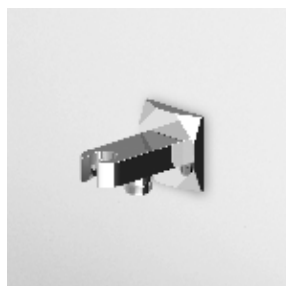

APPENDIDOCCIA DUPLEX

Da 1/2" x 1/2".
Per gruppo incasso.

Wall-mounted shower support,
1/2" hose connection.

Z93939
Z93939.C40
Z93939.C41

cromo - chrome
gold
brushed gold