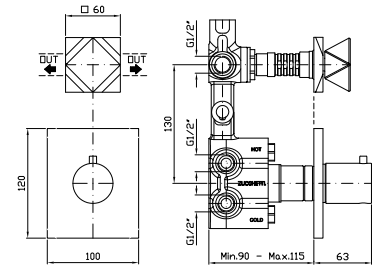

DEVIATORE 2 VIE
Senza apertura/chiusura acqua,
uscite da 1/2".

2 way diverter without water on/off
function, 1/2" outlets.

Parte esterna
External part

Z94584
Z94584.C40
Z94584.C41

cromo - chrome
gold
brushed gold