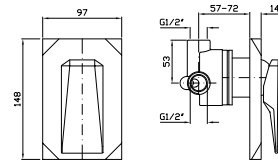

Parte incasso
Built-in part

R99613