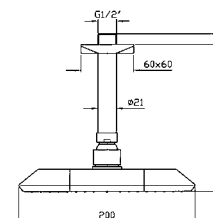

SOFFIONE
In ottone, a getto fisso con sistema anticalcare.

Brass shower head with anti-limescale system.

Z94194
Z94194.C40
Z94194.C41

cromo - chrome
gold
brushed gold

BRACCIO DOCCIA
A soffitto. Lunghezza 300 mm.
Ceiling mounted shower arm.
Length 300 mm.

Z93032
Z93032.C40
Z93032.C41

cromo - chrome
gold
brushed gold