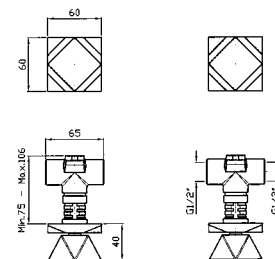

Parte incasso
Built-in part

R99503