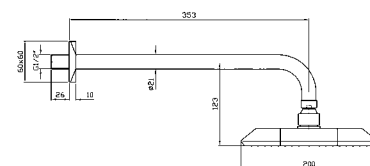

SOFFIONE
In ottone, a getto fisso con sistema anticalcare.

Brass shower head with anti-limescale system.

Z94194
Z94194.C40
Z94194.C41

cromo - chrome
gold
brushed gold

BRACCIO DOCCIA
A soffitto. Lunghezza 130 mm.
Ceiling mounted shower arm.
Length 130 mm.

Z93031
Z93031.C40
Z93031.C41

cromo - chrome
gold
brushed gold