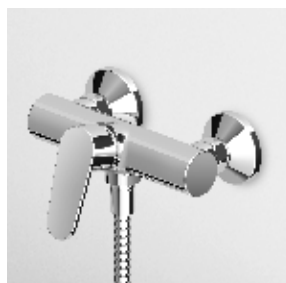

Built-in single lever bath-shower mixer with diverter.

Parte esterna
External part

ZSN134 cromo - chrome

Parte incasso
Built-in part

R99684

VASCA-DOCCIA
Miscelatore monocomando incasso
con deviatore per corpo incasso
universale Zetasystem R97800.

Built-in single lever bath-shower
mixer with diverter for Zetasystem
(R97800) - universal built-in body.

Parte esterna
External part

ZSN096

cromo - chrome

Zetasystem - corpo incasso universale
Zetasystem - universal built-in body

R97800

VASCA-DOCCIA
Miscelatore monocomando esterno
con deviatore, aeratore, completo
doccia.

Exposed single lever
bath-shower mixer with diverter,
aerator, handshower set.

ZSN108

cromo - chrome

DOCCIA
Miscelatore monocomando esterno.

Exposed single lever shower mixer.

ZSN106

cromo - chrome

DOCCIA
Miscelatore monocomando incasso.

Built-in single lever shower mixer.

Parte esterna
External part

ZSN129

cromo - chrome