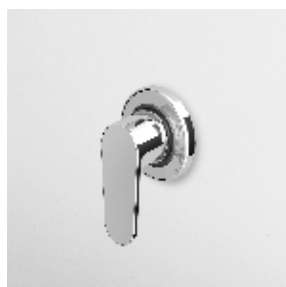

Built-in single lever bath-shower mixer with diverter.

Parte esterna
External part

ZSN134 cromo - chrome

Parte incasso
Built-in part

R99684

VASCA-DOCCIA
Miscelatore monocomando incasso
con deviatore per corpo incasso
universale Zetasystem R97800.

Built-in single lever bath-shower
mixer with diverter for Zetasystem
(R97800) - universal built-in body.

Parte esterna
External part

ZSN096

cromo - chrome

Zetasystem - corpo incasso universale
Zetasystem - universal built-in body

R97800

VASCA-DOCCIA
Miscelatore monocomando esterno
con deviatore, aeratore, completo
doccia.

Exposed single lever
bath-shower mixer with diverter,
aerator, handshower set.

ZSN108

cromo - chrome

DOCCIA
Miscelatore monocomando esterno.

Exposed single lever shower mixer.

ZSN106

cromo - chrome

DOCCIA
Miscelatore monocomando incasso.

Built-in single lever shower mixer.

Parte esterna
External part

ZSN129

cromo - chrome