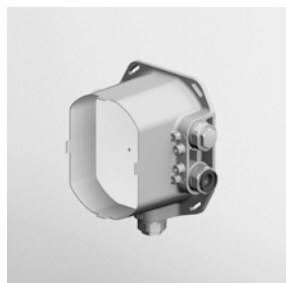

ZSN631 cromo - chrome

Parte incasso con elementi liberi, distanza variabile.

Built-in part, not assembled, variable distance.

R99499

Parte incasso con corpo unico, interasse 80 mm.

Assembled built-in part, interasse 80 mm.

Built-in single lever bath-shower
mixer with diverter for Zetasystem
(R97800) - universal built-in body.

Parte esterna
External part

ZSN096

cromo - chrome

Zetasystem - corpo incasso universale
Zetasystem - universal built-in body

Parte incasso
Built-in part

R99499

DOCCIA
 Miscelatore monocomando incasso
 per corpo incasso universale
 Zetastystem R97800.

Built-in single lever shower mixer
 for Zetastystem (R97800) - universal
 built-in body.

Parte esterna
 External part

ZSN090

cromo - chrome

Zetastystem - corpo incasso universale
 Zetastystem - universal built-in body

R97800

BOCCA
 Bocca di erogazione L.180 mm.

Wall spout L.180 mm.

Z92188