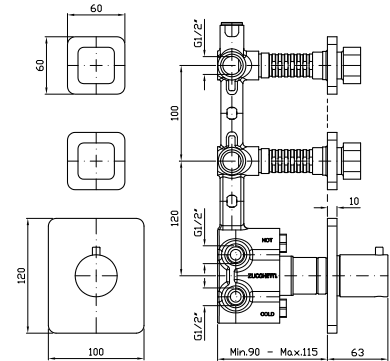

R97820

DOCCIA
 Termostatico incasso da 1/2",
 con 2 rubinetti d'arresto.

1/2" built-in thermostatic shower
 mixer with 2 stop valves.

Parte esterna
 External part

ZP7660
 ZP7660.C8

cromo - chrome
 nickel

Parte incasso
 Built-in part