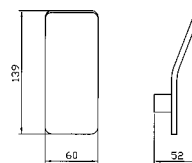

Ceramic wall mounted soap dispenser.

ZAC715 cromo - chrome
ZAC715.C8 nickel

PORTA SALVIETTE

Towel holder.

ZAC750
ZAC750.C8

cromo - chrome
nickel

PORTA SALVIETTE

Lunghezza 30 cm.

Towel holder length 30 cm.

ZAC720
ZAC720.C8

cromo - chrome
nickel

PORTA SALVIETTE

Lunghezza 45 cm.

Towel holder length 45 cm.

ZAC721
ZAC721.C8

cromo - chrome
nickel