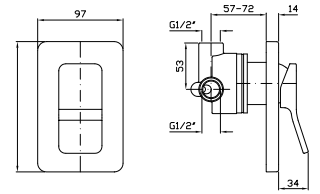

Parte incasso
Built-in part

R99613