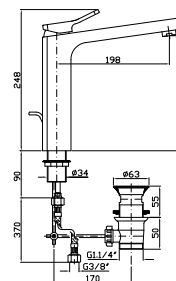

LAVABO
Miscelatore monocomando con aeratore, flessibili di collegamento, senza scarico.

Single lever basin mixer with aerator, flexible tails, without pop-up waste.

Prolungamento 100 mm
Extension kit 100 mm

ZP7293
ZP7293.C8

cromo - chrome
nickel

R99524
R99524.C8

cromo - chrome
nickel