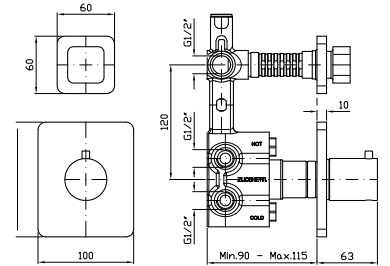

Parte incasso
Built-in part

R97820