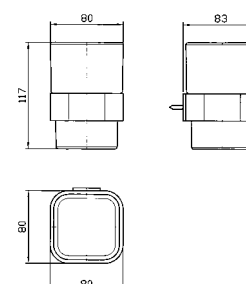

4 hole bath tub single lever mixer,
 pull-out handshower Z94725,
 1500 mm flexible hose.

Struttura bordo vasca vedi pag. 380
 Fixing structure see pag. 380

ZP7168
 ZP7168.C8

cromo - chrome
 nickel

Per versione C8, doccetta Z94177
 For C8 finishes, handshower Z94177

Ceramic wall soap dish.

ZAC710 cromo - chrome
ZAC710.C8 nickel

PORTA BICCHIERE
A muro con bicchiere in ceramica.

Ceramic wall tumbler holder.

ZAC713 cromo - chrome
ZAC713.C8 nickel

DISPENSER
A muro con contenitore in ceramica.

Ceramic wall mounted soap dispenser.

ZAC715 cromo - chrome
ZAC715.C8 nickel

PORTA SALVIETTE

Towel holder.

ZAC750
ZAC750.C8

cromo - chrome
nickel

PORTA SALVIETTE

Lunghezza 30 cm.

Towel holder length 30 cm.

ZAC720
ZAC720.C8

cromo - chrome
nickel

PORTA SALVIETTE

Lunghezza 45 cm.

Towel holder length 45 cm.

ZAC721
ZAC721.C8

cromo - chrome
nickel