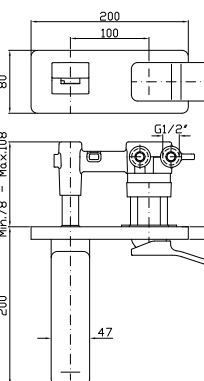

Parte incasso
Built-in part

R99799