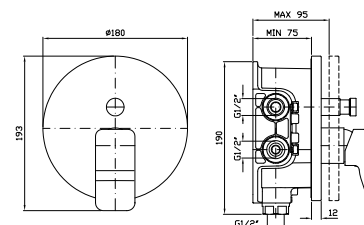

Parte esterna
External part

ZP7096
ZP7096.C8

cromo - chrome
nickel

Zetasystem - corpo incasso universale
Zetasystem - universal built-in body

R97800

DOCCIA
 Miscelatore monocomando
 incasso.

 Built-in single lever shower mixer.