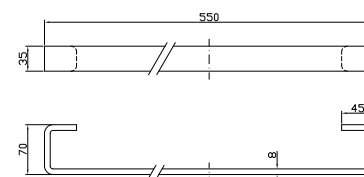

Towel holder length 30 cm.

ZAC720
ZAC720.C8

cromo - chrome
nickel

PORTA SALVIETTE

Lunghezza 45 cm.

Towel holder length 45 cm.

ZAC721
ZAC721.C8

cromo - chrome
nickel

PORTA SALVIETTE

Lunghezza 55 cm.

Towel holder length 55 cm.

ZAC722
ZAC722.C8

cromo - chrome
nickel

APPENDIABITO

Hook.

ZAC751
ZAC751.C8