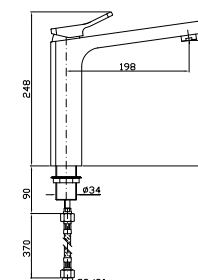

BIDET
Miscelatore monocomando con aeratore, scarico da 1¼", flessibili di collegamento.

Single lever bidet mixer with aerator, 1¼" pop-up waste, flexible tails.

ZP7329
ZP7329.C8

cromo - chrome
nickel