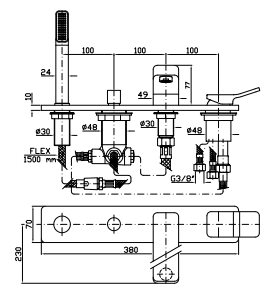

4 hole bath tub single lever mixer,
 pull-out handshower Z94725,
 1500 mm flexible hose.

Struttura bordo vasca vedi pag. 380
 Fixing structure see pag. 380

ZP7168
 ZP7168.C8

cromo - chrome
 nickel

Per versione C8, doccetta Z94177
 For C8 finishes, handshower Z94177