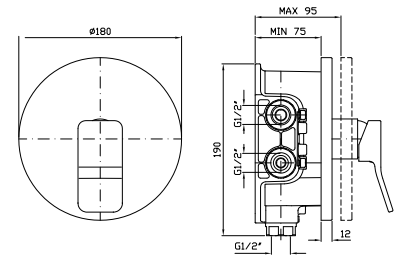

Zetastystem - corpo incasso universale
Zetastystem - universal built-in body

R97800