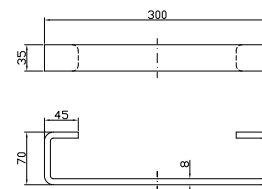

Ceramic wall mounted soap dispenser.

ZAC715 cromo - chrome
ZAC715.C8 nickel

PORTA SALVIETTE

Towel holder.

ZAC750
ZAC750.C8

cromo - chrome
nickel

PORTA SALVIETTE

Lunghezza 30 cm.

Towel holder length 30 cm.

ZAC720
ZAC720.C8

cromo - chrome
nickel

PORTA SALVIETTE

Lunghezza 45 cm.

Towel holder length 45 cm.

ZAC721
ZAC721.C8

cromo - chrome
nickel