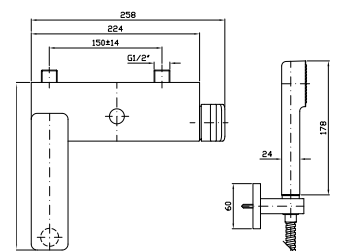

DOCCIA
Miscelatore monocomando
incasso.

Built-in single lever shower mixer.

Parte esterna
External part

ZP7615
ZP7615.C8

cromo - chrome
nickel

Parte incasso
Built-in part

R99613

DOCCIA
Miscelatore monocomando incasso
per corpo incasso universale
Zetastystem R97800.

Built-in single lever shower mixer
for Zetastystem (R97800) - universal
built-in body.

Parte esterna
External part

ZP7090
ZP7090.C8

cromo - chrome
nickel

Zetastystem - corpo incasso universale
Zetastystem - universal built-in body

R97800

BORDO-VASCA
Miscelatore monocomando 4 fori,
doccia estraibile Z94725, flessibile da
1500 mm.

4 hole bath tub single lever mixer,
pull-out handshower Z94725,
1500 mm flexible hose.

Struttura bordo vasca vedi pag. 380
Fixing structure see pag. 380

ZP7168
ZP7168.C8

cromo - chrome
nickel

Per versione C8, doccetta Z94177
For C8 finishes, handshower Z94177

VASCA-DOCCIA
Miscelatore monocomando esterno
con deviatore, aeratore, completo
doccia.

Exposed single lever bath-shower
mixer with diverter, aerator,
handshower set.

ZP7149
ZP7149.C8

cromo - chrome
nickel

Per versione C8, doccetta Z94177
For C8 finishes, handshower Z94177