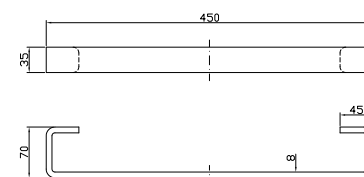

Towel holder length 30 cm.

ZAC720
ZAC720.C8

cromo - chrome
nickel

PORTA SALVIETTE

Lunghezza 45 cm.

Towel holder length 45 cm.

ZAC721
ZAC721.C8

cromo - chrome
nickel

PORTA SALVIETTE

Lunghezza 55 cm.

Towel holder length 55 cm.

ZAC722
ZAC722.C8

cromo - chrome
nickel

APPENDIABITO

Hook.

ZAC751
ZAC751.C8