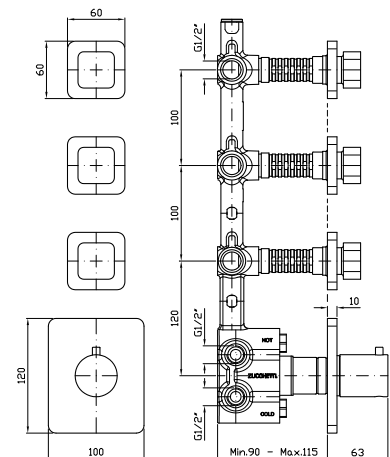

R97821

DOCCIA
 Termostatico incasso da 1/2",
 con 3 rubinetti d'arresto.

1/2" built-in thermostatic shower
 mixer with 3 stop valves.

Parte esterna
 External part

ZP7661
 ZP7661.C8

cromo - chrome
 nickel

Parte incasso
 Built-in part