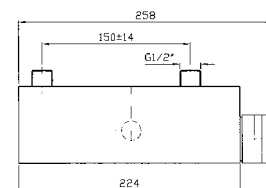

SOFFIONE LATERALE
A getto fisso per cabine doccia,
con sistema anticalcare.

Lateral shower head, simple jet,
for shower box, with anti-limescale
system.

Z92899
Z92899.C8

cromo - chrome
nickel