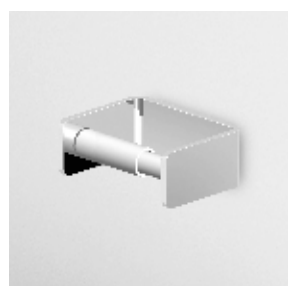

Ceramic wall mounted soap dispenser.

ZAC715 cromo - chrome
ZAC715.C8 nickel

PORTA SALVIETTE

Towel holder.

ZAC750
ZAC750.C8

cromo - chrome
nickel

PORTA SALVIETTE

Lunghezza 30 cm.

Towel holder length 30 cm.

ZAC720
ZAC720.C8

cromo - chrome
nickel

PORTA SALVIETTE

Lunghezza 45 cm.

Towel holder length 45 cm.

ZAC721
ZAC721.C8

cromo - chrome
nickel

PORTA SALVIETTE

Lunghezza 55 cm.

Towel holder length 55 cm.

ZAC722
ZAC722.C8

cromo - chrome
nickel

APPENDIABITO

Hook.

ZAC751
ZAC751.C8

cromo - chrome
nickel

PORTA ROTOLO

Toilet paper holder.

ZAC730
ZAC730.C8

cromo - chrome
nickel

PORTA ROTOLO DI SCORTA

Toilet paper holder.

ZAC732
ZAC732.C8