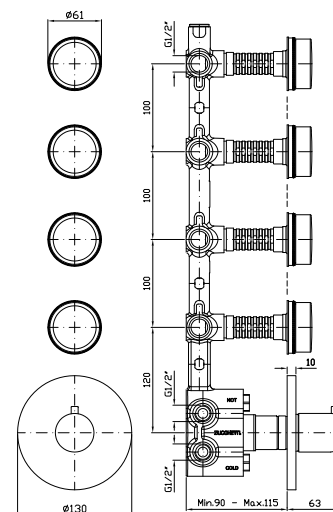

DOCCIA CON DEVIATORE 2 VIE
Termostatico incasso da 1/2"
e deviatore a 2 vie con
apertura/chiusura acqua.

1/2" built-in thermostatic shower
mixer and 2 way diverter with water
on/off function.

Parte esterna
External part

ZSA646.CC
ZSA646.C-
ZSA646.C8C8
ZSA646.C8-

ZSV646.CC
ZSV646.C-
ZSV646.C8C8
ZSV646.C8-