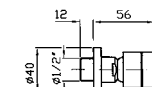

Z92896  
Z92896.C8

cromo - chrome  
nickel

Lateral shower head, simple jet,  
for shower box, with anti-limescale  
system.

**BRACCIO DOCCIA**  
A parete. Lunghezza 350 mm.  
Wall mounted shower arm.  
Length 350 mm.