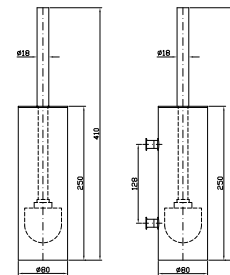

ZAD330 cromo - chrome
ZAD330.C8 nickel

Versione con rosone decorato
Version with embossed flange

ZAD230 cromo - chrome
ZAD230.C8 nickel

Versione con rosone liscio
Version with smooth flange

ZAC355 cromo - chrome
ZAC355.C8 nickel

ZAC356 cromo - chrome
ZAC356.C8 nickel