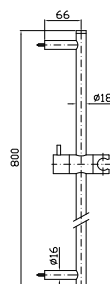

SOFFIONE
In ottone, a getto fisso con sistema anticalcare, Ø 300 mm e spessore 8 mm. Ispezionabile.

Brass shower head with anti-limescale system, Ø 300 mm and 8 mm thickness. Inspectionable.

Z94266
Z94266.C8

cromo - chrome
nickel

SOFFIONE
In ottone, a getto fisso con sistema anticalcare, Ø 400 mm e spessore 8 mm. Ispezionabile.

Brass shower head with anti-limescale system, Ø 400 mm and 8 mm thickness. Inspectionable.

Z94267
Z94267.C8

cromo - chrome
nickel

APPENDIDOCCIA FISSO
Per gruppo esterno.

Handshower support for exposed mixer.

Z93943
Z93943.C8

cromo - chrome
nickel

APPENDIDOCCIA DUPLEX
Da 1/2"x1/2".
Per gruppo incasso.

Wall-mounted shower support,
1/2" hose connection.

Z93936
Z93936.C8

cromo - chrome
nickel

PRESA ACQUA
Da 1/2"x1/2" per gruppo incasso.

Wall elbow 1/2"x1/2".

Z93807
Z93807.C8

cromo - chrome
nickel

ASTA MURALE SINGOLA
Con barra da 800 mm.

Slide rail with adjustable bracket.
Length 800 mm.

Z95201
Z95201.C8

cromo - chrome
nickel