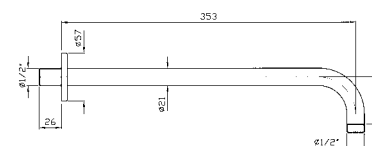

BRACCIO DOCCIA
A soffitto. Lunghezza 130 mm.
Ceiling mounted shower arm.
Length 130 mm.

Z93026
Z93026.C8

cromo - chrome
nickel