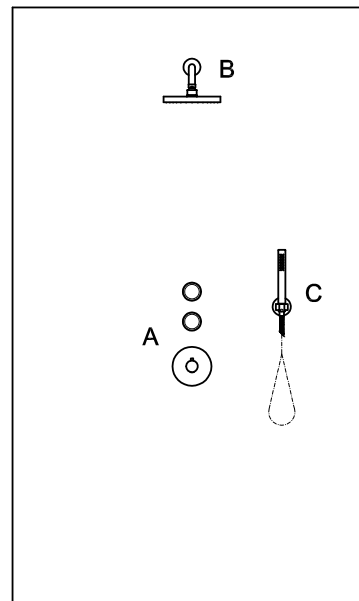

COMPOSIZIONE 4

A ZSA660.CC
R97821

B Z94265
Z93027

C Z93936
Z94177
Z94130

TOTALE