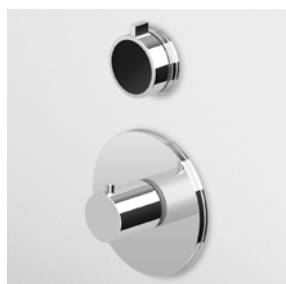

DOCCIA CON DEVIATORE 3 VIE
Termostatico incasso da 1/2"
e deviatore a 3 vie con
apertura/chiusura acqua.

1/2" built-in thermostatic shower
mixer and 3 way diverter with water
on/off function.

Parte esterna
External part

ZSA646.CC
ZSA646.C-
ZSA646.C8C8
ZSA646.C8-

ZSV646.CC
ZSV646.C-
ZSV646.C8C8
ZSV646.C8-