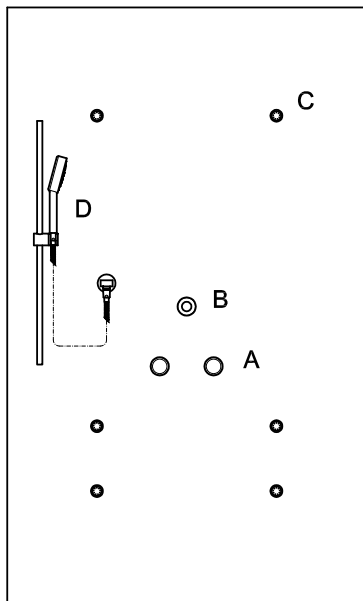

COMPOSIZIONE 3

A ZSA738.CC
R99503

B Z94550
R99629

C Z92896 (x6)

D Z92502
Z93807

TOTALE