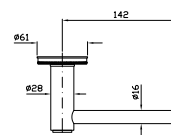

PORTA SCOPINO
WC brush set, free-standing.

ZAC355 cromo - chrome
ZAC355.C8 nickel

PORTA SCOPINO
A muro.
WC brush set, wall mounted.

ZAC356 cromo - chrome
ZAC356.C8 nickel