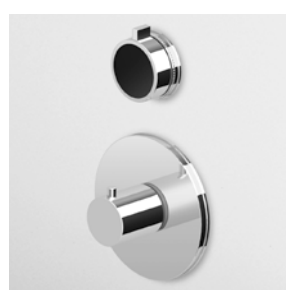

DOCCIA CON DEVIATORE 2 VIE
Termostatico incasso da 1/2"
e deviatore a 2 vie con
apertura/chiusura acqua.

1/2" built-in thermostatic shower
mixer and 2 way diverter with water
on/off function.

Parte esterna
External part

ZSA646.CC
ZSA646.C-
ZSA646.C8C8
ZSA646.C8-

ZSV646.CC
ZSV646.C-
ZSV646.C8C8
ZSV646.C8-