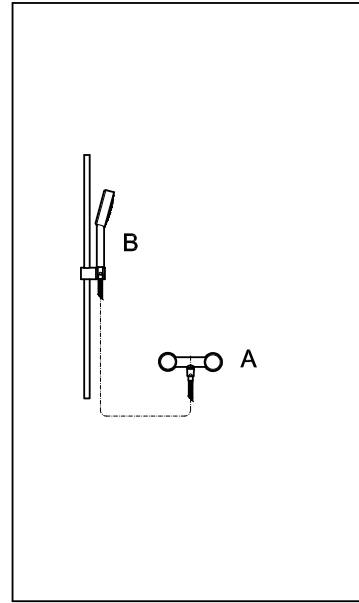

COMPOSIZIONE 2

A ZSA859.CC

B Z92502

TOTALE