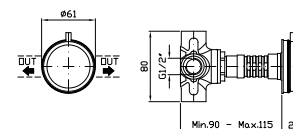

Parte incasso
Built-in part

R97830