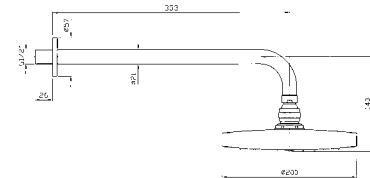

BRACCIO DOCCIA
A parete.
Lunghezza 350 mm.

Wall mounted shower arm.
Length 350 mm.

Z93027
Z93027.C8
Z93027.C3
Z93027.C40
Z93027.C41
Z93027.C50
Z93027.C51

cromo - chrome
nickel
brushed nickel
gold
brushed gold
metal black
brushed metal black