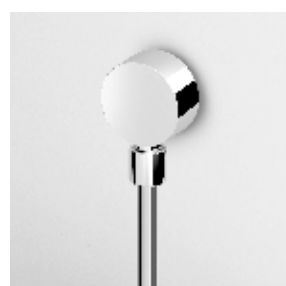

PRESA ACQUA
Da 1/2"x1/2" per gruppo incasso.

Wall elbow 1/2" x 1/2".

Z9380P cromo - chrome
Z9380P.C8 nickel
Z9380P.C3 brushed nickel
Z9380P.C40 gold
Z9380P.C41 brushed gold
Z9380P.C50 metal black
Z9380P.C51 brushed metal black
Z9380P.W1 bianco opaco goffrato -
embossed matt white
Z9380P.N1 nero opaco goffrato -
embossed matt black