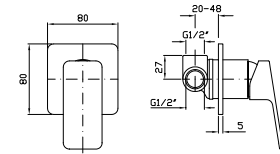

DOCCIA
Miscelatore monocomando incasso per corpo incasso universale Zetasystem R97800.

Built-in single lever shower mixer for Zetasystem (R97800) - universal built-in body.

Parte esterna
External part

ZIN090
ZIN090.C8
ZIN090.C3
ZIN090.C40
ZIN090.C41
ZIN090.C50
ZIN090.C51
ZIN090.W1

cromo - chrome
nickel
brushed nickel
gold
brushed gold
metal black
brushed metal black
bianco opaco gofrato -
embossed matt white
nero opaco gofrato -
embossed matt black