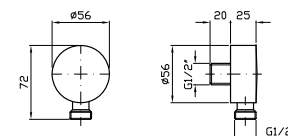

PRESA ACQUA
Da 1/2"x1/2" per gruppo incasso.

Wall elbow 1/2" x 1/2".

Z9380P cromo - chrome
Z9380P.C8 nickel
Z9380P.C3 brushed nickel
Z9380P.C40 gold
Z9380P.C41 brushed gold
Z9380P.C50 metal black
Z9380P.C51 brushed metal black
Z9380P.W1 bianco opaco goffrato -
embossed matt white
Z9380P.N1 nero opaco goffrato -
embossed matt black