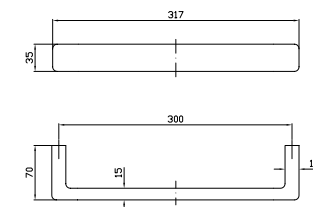

PORTA SALVIETTE
Lunghezza 45 cm.
Towel holder length 45 cm.

ZAD121
ZAD121.C8
ZAD121.C3
ZAD121.C40
ZAD121.C41
ZAD121.C50
ZAD121.C51
cromo - chrome
nickel
brushed nickel
gold
brushed gold
metal black
brushed metal black