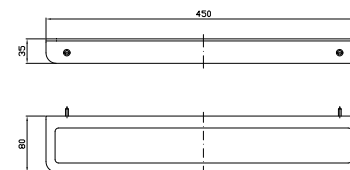

PORTA SALVIETTE
Lunghezza 45 cm.
Towel holder length 45 cm.

ZAC921
ZAC921.C8
ZAC921.C3
ZAC921.C40
ZAC921.C41
ZAC921.C50
ZAC921.C51
cromo - chrome
nickel
brushed nickel
gold
brushed gold
metal black
brushed metal black