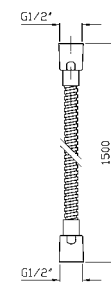

DOCGETTA
A 3 getti, con sistema anticalcare.
Handshower 3 jets, with anti-limescale system.

- Z94740 cromo - chrome