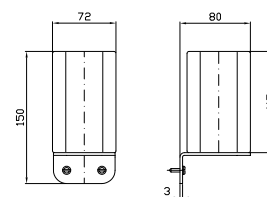

DISPENSER

A muro con contenitore in ceramica.

Ceramic wall mounted soap dispenser.

ZAD115
ZAD115.C8
ZAD115.C3
ZAD115.C40
ZAD115.C41
ZAD115.C50
ZAD115.C51

cromo - chrome
nickel
brushed nickel
gold
brushed gold
metal black
brushed metal black