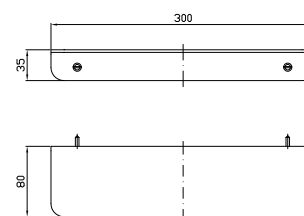

MENSOLA

Lunghezza 30 cm.

Shelf length 30 cm.

ZAD100
ZAD100.C8
ZAD100.C3
ZAD100.C40
ZAD100.C41
ZAD100.C50
ZAD100.C51

cromo - chrome
nickel
brushed nickel
gold
brushed gold
metal black
brushed metal black

Jingle Accessori