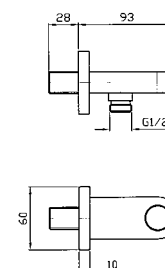

DOCGETTA
A getto fisso,
con sistema anticalcare.

Handshower simple jet,
with anti-limescale system.

Z94725 cromo - chrome

DOCGETTA
A getto fisso in ottone, con sistema
anticalcare.

Brass handshower simple jet,
with anti-limescale system.

Z94177 cromo - chrome
Z94177.C8 nickel
Z94177.C3 brushed nickel
Z94177.C40 gold
Z94177.C41 brushed gold
Z94177.C50 metal black
Z94177.C51 brushed metal black
Z94177.W1 bianco opaco goffrato -
embossed matt white
Z94177.N1 nero opaco goffrato -
embossed matt black

PRESA ACQUA
Da 1/2"x1/2" per gruppo incasso.

Wall elbow 1/2" x 1/2".

Z9380P cromo - chrome
Z9380P.C8 nickel
Z9380P.C3 brushed nickel
Z9380P.C40 gold
Z9380P.C41 brushed gold
Z9380P.C50 metal black
Z9380P.C51 brushed metal black
Z9380P.W1 bianco opaco goffrato -
embossed matt white
Z9380P.N1 nero opaco goffrato -
embossed matt black

PRESA ACQUA
Da 1/2"x1/2" per gruppo incasso.

Wall elbow 1/2" x 1/2".

Z93805 cromo - chrome
Z93805.C8 nickel
Z93805.C3 brushed nickel
Z93805.C40 gold
Z93805.C41 brushed gold
Z93805.C50 metal black
Z93805.C51 brushed metal black
Z93805.W1 bianco opaco goffrato -
embossed matt white
Z93805.N1 nero opaco goffrato -
embossed matt black

APPENDIDOCCIA DUPLEX
Da 1/2"x1/2" con forcella orientabile.
Per gruppo incasso.

Wall-mounted shower support,
1/2" hose connection.

Z9397P cromo - chrome
Z9397P.C8 nickel
Z9397P.C3 brushed nickel
Z9397P.C40 gold
Z9397P.C41 brushed gold
Z9397P.C50 metal black
Z9397P.C51 brushed metal black

APPENDIDOCCIA DUPLEX
Da 1/2"x1/2" per gruppo incasso.

Wall-mounted shower support,
1/2" hose connection.