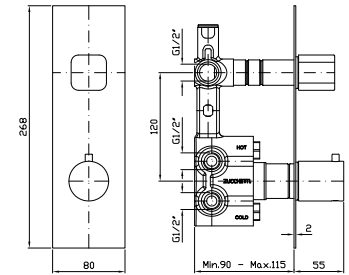

Parte incasso
Built-in part

R97820