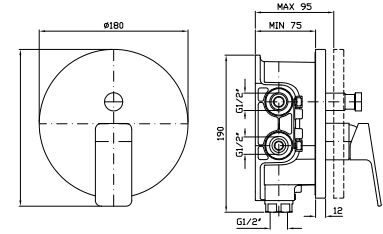

Zetasystem - corpo incasso universale
Zetasystem - universal built-in body

R97800