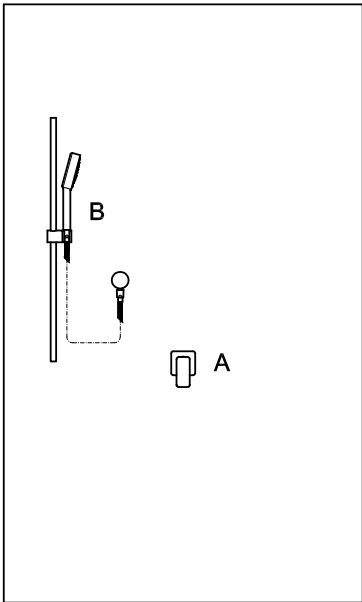

esempi di composizioni doccia Jingle

example of shower composition - Jingle Collection

COMPOSIZIONE 1

- **A** ZIN126
  R99499
- **B** Z95205
  Z9380P

TOTALE