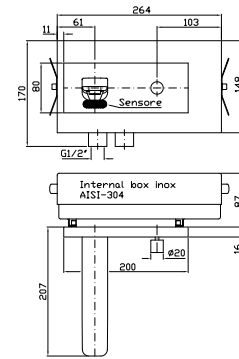

Parte incasso
Built-in part

R99688