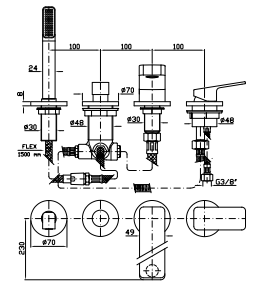

DOCCIA
Miscelatore monocomando esterno.

Exposed single lever shower mixer.

ZIN136
ZIN136.C8
ZIN136.C3
ZIN136.C40
ZIN136.C41
ZIN136.C50
ZIN136.C51
ZIN136.W1

ZIN136.N1

cromo - chrome
nickel
brushed nickel
gold
brushed gold
metal black
brushed metal black
bianco opaco goffrato - embossed matt white
nero opaco goffrato - embossed matt black