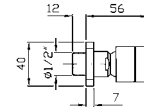

ASTA MURALE SINGOLA
Con barra da 800 mm.
Slide rail with adjustable bracket. Length 800 mm.

- Z95201 cromo - chrome
- Z95201.C8 nickel
- Z95201.C3 brushed nickel
- Z95201.C40 gold
- Z95201.C41 brushed gold
- Z95201.C50 metal black
- Z95201.C51 brushed metal black