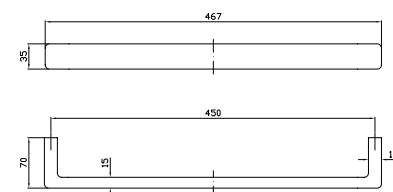

PORTA SALVIETTE
Lunghezza 60 cm.
Towel holder length 60 cm.

ZAD122
ZAD122.C8
ZAD122.C3
ZAD122.C40
ZAD122.C41
ZAD122.C50
ZAD122.C51
cromo - chrome
nickel
brushed nickel
gold
brushed gold
metal black
brushed metal black