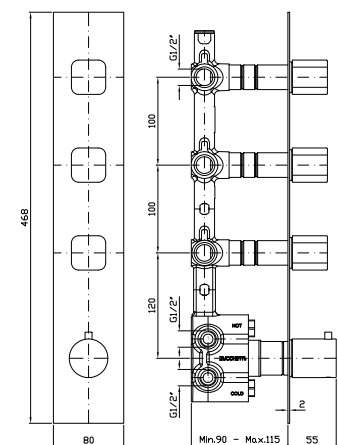

Parte incasso
Built-in part

R97822