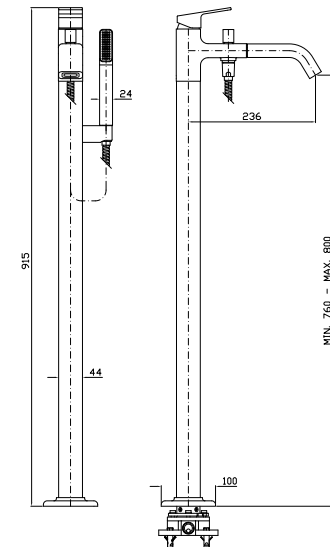

Parte incasso
Built-in part

R99797