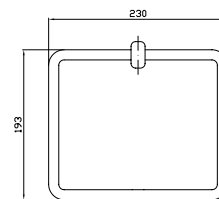

APPENDIABITO

Hook.

ZAD150
ZAD150.C8
ZAD150.C3
ZAD150.C40
ZAD150.C41
ZAD150.C50
ZAD150.C51

cromo - chrome
nickel
brushed nickel
gold
brushed gold
metal black
brushed metal black