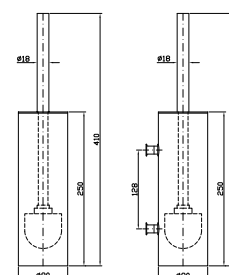

Ring towel holder.

ZAC925
ZAC925.C8
ZAC925.C3
ZAC925.C40
ZAC925.C41
ZAC925.C50
ZAC925.C51

cromo - chrome
nickel
brushed nickel
gold
brushed gold
metal black
brushed metal black

Hook.

ZAD150
ZAD150.C8
ZAD150.C3
ZAD150.C40
ZAD150.C41
ZAD150.C50
ZAD150.C51

cromo - chrome
nickel
brushed nickel
gold
brushed gold
metal black
brushed metal black

Hook.

ZAC950
ZAC950.C8
ZAC950.C3
ZAC950.C40
ZAC950.C41
ZAC950.C50
ZAC950.C51

cromo - chrome
nickel
brushed nickel
gold
brushed gold
metal black
brushed metal black

Toilet paper holder.

ZAD130
ZAD130.C8
ZAD130.C3
ZAD130.C40
ZAD130.C41
ZAD130.C50
ZAD130.C51

cromo - chrome
nickel
brushed nickel
gold
brushed gold
metal black
brushed metal black

Toilet-paper holder.

ZAC930
ZAC930.C8
ZAC930.C3
ZAC930.C40
ZAC930.C41
ZAC930.C50
ZAC930.C51

cromo - chrome
nickel
brushed nickel
gold
brushed gold
metal black
brushed metal black

WC brush set, free-standing.

ZAC355
ZAC355.C8
ZAC355.C3
ZAC355.C40
ZAC355.C41
ZAC355.C50
ZAC355.C51

cromo - chrome
nickel
brushed nickel
gold
brushed gold
metal black
brushed metal black

WC brush set, wall mounted.

ZAC356
ZAC356.C8
ZAC356.C3
ZAC356.C40
ZAC356.C41
ZAC356.C50
ZAC356.C51

cromo - chrome
nickel
brushed nickel
gold
brushed gold
metal black
brushed metal black