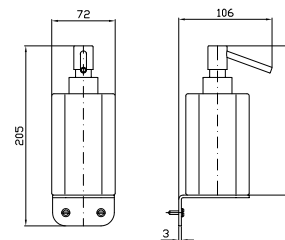

MENSOLA

Lunghezza 30 cm.

Shelf length 30 cm.

ZAD100
ZAD100.C8
ZAD100.C3
ZAD100.C40
ZAD100.C41
ZAD100.C50
ZAD100.C51

cromo - chrome
nickel
brushed nickel
gold
brushed gold
metal black
brushed metal black