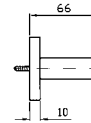

SOFFIONE
In ABS, a getto fisso con sistema anticalcare, Ø 200 mm.

ABS shower head, with anti-limescale system Ø 200 mm.

Z94182
Z94182.C8
Z94182.C3
Z94182.C40
Z94182.C41
Z94182.C50
Z94182.C51

cromo - chrome
nickel
brushed nickel
gold
brushed gold
metal black
brushed metal black

Versione colore vedi art. Z94265 a pag. 333
See pag. 333 for colour version art. Z94265