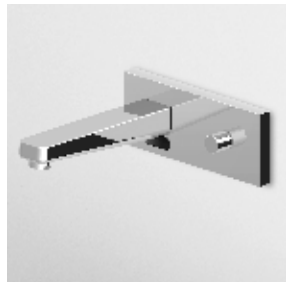

Built-in single lever basin mixer with aerator.
Spout projection 180 mm.

Parte esterna
External part

ZIN634
ZIN634.C8
ZIN634.C3
ZIN634.C40
ZIN634.C41
ZIN634.C50
ZIN634.C51
ZIN634.W1

ZIN634.N1

cromo - chrome
nickel
brushed nickel
gold
brushed gold
metal black
brushed metal black
bianco opaco gofrato - embossed matt white
nero opaco gofrato - embossed matt black

Parte incasso
Built-in part

R99815
R99815.C8
R99815.C3
R99815.C40
R99815.C41
R99815.C50
R99815.C51
R99815.W1

R99815.N1

cromo - chrome
nickel
brushed nickel
gold
brushed gold
metal black
brushed metal black
bianco opaco gofrato - embossed matt white
nero opaco gofrato - embossed matt black