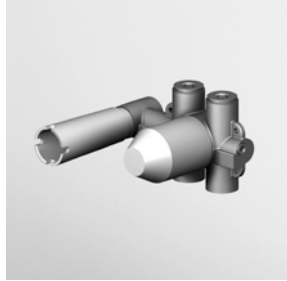

ZIN694.N1

cromo - chrome
nickel
brushed nickel
gold
brushed gold
metal black
brushed metal black
bianco opaco goffrato -
embossed matt white
nero opaco goffrato -
embossed matt black

LAVABO
Miscelatore monocomando incasso con aeratore.
Lunghezza bocca 180 mm.

Built-in single lever basin mixer with aerator.
Spout projection 180 mm.

Parte esterna
External part

ZIN634
ZIN634.C8
ZIN634.C3
ZIN634.C40
ZIN634.C41
ZIN634.C50
ZIN634.C51
ZIN634.W1

ZIN634.N1

cromo - chrome
nickel
brushed nickel
gold
brushed gold
metal black
brushed metal black
bianco opaco gofrato - embossed matt white
nero opaco gofrato - embossed matt black