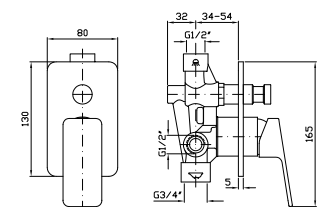

R99684
R99684.C8
R99684.C3
R99684.C40
R99684.C41
R99684.C50
R99684.C51
R99684.W1

R99684.N1

cromo - chrome
nickel
brushed nickel
gold
brushed gold
metal black
brushed metal black
bianco opaco goffrato - embossed matt white
nero opaco goffrato - embossed matt black

Parte incasso
Built-in part