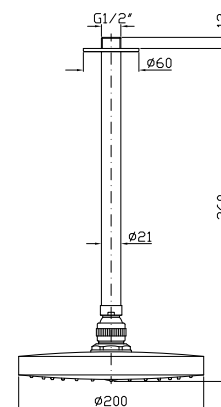

SOFFIONE
In ABS, a getto fisso con sistema anticalcare, 200x200 mm.

ABS shower head with anti-limescale system, 200x200 mm.

Z94183
Z94183.C8
Z94183.C3
Z94183.C40
Z94183.C41
Z94183.C50
Z94183.C51

cromo - chrome
nickel
brushed nickel
gold
brushed gold
metal black
brushed metal black

Versione colore vedi art. Z94268 a pag. 338
See pag. 338 for colour version art. Z94268

BRACCIO DOCCIA
A parete. Lunghezza 350 mm.

Wall mounted shower arm.
Length 350 mm.

Z93027
Z93027.C8
Z93027.C3
Z93027.C40
Z93027.C41
Z93027.C50
Z93027.C51

cromo - chrome
nickel
brushed nickel
gold
brushed gold
metal black
brushed metal black