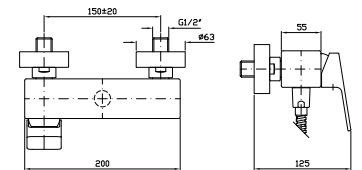

VASCA-DOCCIA
Miscelatore monocomando incasso con deviatore.

Built-in single lever bath-shower mixer with diverter.

Parte esterna
External part

ZIN121
ZIN121.C8
ZIN121.C3
ZIN121.C40
ZIN121.C41
ZIN121.C50
ZIN121.C51
ZIN121.W1

ZIN121.N1

cromo - chrome
nickel
brushed nickel
gold
brushed gold
metal black
brushed metal black
bianco opaco goffrato - embossed matt white
nero opaco goffrato - embossed matt black