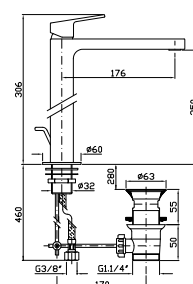

Single lever basin mixer with high spout, aerator, 1¼" pop-up waste, flexible tails.

ZIN691
ZIN691.C8
ZIN691.C3
ZIN691.C40
ZIN691.C41
ZIN691.C50
ZIN691.C51
ZIN691.W1

ZIN691.N1

cromo - chrome
nickel
brushed nickel
gold
brushed gold
metal black
brushed metal black
bianco opaco goffrato -
embossed matt white
nero opaco goffrato -
embossed matt black