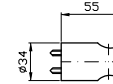

APPENDIDOCCIA FISSO
Per gruppo esterno.

Handshower support for exposed mixer.

Z93944
Z93944.C8
Z93944.C3
Z93944.C40
Z93944.C41
Z93944.C50
Z93944.C51
Z93944.W1

Z93944.N1

cromo - chrome
nickel
brushed nickel
gold
brushed gold
metal black
brushed metal black
bianco opaco goffrato -
embossed matt white
nero opaco goffrato -
embossed matt black