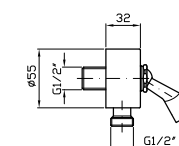

APPENDIDOCCIA DUPLEX
Da 1/2"x1/2" per gruppo incasso.

Wall-mounted shower support,
1/2" hose connection.

Z93938 cromo - chrome
Z93938.C8 nickel
Z93938.C3 brushed nickel
Z93938.C40 gold
Z93938.C41 brushed gold
Z93938.C50 metal black
Z93938.C51 brushed metal black
Z93938.W1 bianco opaco goffrato -
embossed matt white
Z93938.N1 nero opaco goffrato -
embossed matt black