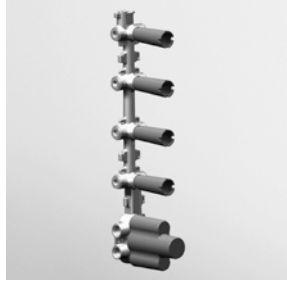

R97822

NEW

DOCCIA
Termostatico incasso da 1/2",
con 4 rubinetti d'arresto.

1/2" built-in thermostatic shower
mixer with 4 stop valves.

Parte esterna
External part

Parte incasso
Built-in part

ZIN662
ZIN662.C8
ZIN662.C3
ZIN662.C40
ZIN662.C41
ZIN662.C50
ZIN662.C51
ZIN662.W1
ZIN662.N1