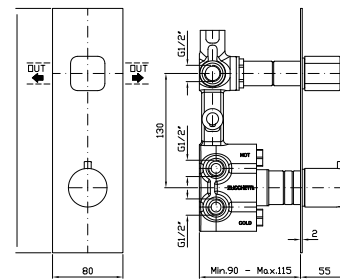

NEW

DOCCIA
Termostatico incasso da 1/2",
con 4 rubinetti d'arresto.

1/2" built-in thermostatic shower
mixer with 4 stop valves.

Parte esterna
External part

Parte incasso
Built-in part

ZIN662
ZIN662.C8
ZIN662.C3
ZIN662.C40
ZIN662.C41
ZIN662.C50
ZIN662.C51
ZIN662.W1
ZIN662.N1

romo - chrome
nickel
brushed nickel
gold
brushed gold
metal black
brushed metal black
bianco opaco gofrato -
embossed matt white
nero opaco gofrato -
embossed matt black

R97823

DOCCIA CON DEVIATORE 2 VIE
Termostatico incasso da 1/2"
e deviatore a 2 vie con
apertura/chiusura acqua.

1/2" built-in thermostatic shower
mixer and 2 way diverter with water
on/off function.

Parte esterna
External part

Parte incasso
Built-in part

ZIN646
ZIN646.C8
ZIN646.C3
ZIN646.C40
ZIN646.C41
ZIN646.C50
ZIN646.C51
ZIN646.W1
ZIN646.N1

romo - chrome
nickel
brushed nickel
gold
brushed gold
metal black
brushed metal black
bianco opaco gofrato -
embossed matt white
nero opaco gofrato -
embossed matt black

R97810

DEVIATORE 2 VIE
Senza apertura/chiusura acqua,
uscite da 1/2".

2 way diverter without water on/off
function, 1/2" outlets.

Parte esterna
External part

Parte incasso
Built-in part

Z94595
Z94595.C8
Z94595.C3
Z94595.C40
Z94595.C41
Z94595.C50
Z94595.C51
Z94595.W1
Z94595.N1

romo - chrome
nickel
brushed nickel
gold
brushed gold
metal black
brushed metal black
bianco opaco gofrato -
embossed matt white
nero opaco gofrato -
embossed matt black

R97830