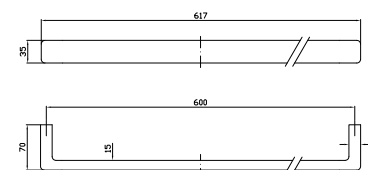

Jingle Accessori

CODICE

ZAD120
ZAD120.C8
ZAD120.C3
ZAD120.C40
ZAD120.C41
ZAD120.C50
ZAD120.C51
cromo - chrome
nickel
brushed nickel
gold
brushed gold
metal black
brushed metal black

ZAC920
ZAC920.C8
ZAC920.C3
ZAC920.C40
ZAC920.C41
ZAC920.C50
ZAC920.C51
cromo - chrome
nickel
brushed nickel
gold
brushed gold
metal black
brushed metal black

ZAD121
ZAD121.C8
ZAD121.C3
ZAD121.C40
ZAD121.C41
ZAD121.C50
ZAD121.C51
cromo - chrome
nickel
brushed nickel
gold
brushed gold
metal black
brushed metal black

ZAC921
ZAC921.C8
ZAC921.C3
ZAC921.C40
ZAC921.C41
ZAC921.C50
ZAC921.C51
cromo - chrome
nickel
brushed nickel
gold
brushed gold
metal black
brushed metal black

ZAD122
ZAD122.C8
ZAD122.C3
ZAD122.C40
ZAD122.C41
ZAD122.C50
ZAD122.C51
cromo - chrome
nickel
brushed nickel
gold
brushed gold
metal black
brushed metal black

ZAC922
ZAC922.C8
ZAC922.C3
ZAC922.C40
ZAC922.C41
ZAC922.C50
ZAC922.C51
cromo - chrome
nickel
brushed nickel
gold
brushed gold
metal black
brushed metal black