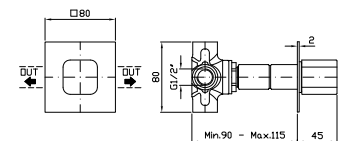

NEW

DOCCIA
Termostatico incasso da 1/2",
con 4 rubinetti d'arresto.

1/2" built-in thermostatic shower
mixer with 4 stop valves.

Parte esterna
External part

Parte incasso
Built-in part

ZIN662
ZIN662.C8
ZIN662.C3
ZIN662.C40
ZIN662.C41
ZIN662.C50
ZIN662.C51
ZIN662.W1
ZIN662.N1

romo - chrome
nickel
brushed nickel
gold
brushed gold
metal black
brushed metal black
bianco opaco gofrato -
embossed matt white
nero opaco gofrato -
embossed matt black

R97823

DOCCIA CON DEVIATORE 2 VIE
Termostatico incasso da 1/2"
e deviatore a 2 vie con
apertura/chiusura acqua.

1/2" built-in thermostatic shower
mixer and 2 way diverter with water
on/off function.

Parte esterna
External part

Parte incasso
Built-in part

ZIN646
ZIN646.C8
ZIN646.C3
ZIN646.C40
ZIN646.C41
ZIN646.C50
ZIN646.C51
ZIN646.W1
ZIN646.N1

romo - chrome
nickel
brushed nickel
gold
brushed gold
metal black
brushed metal black
bianco opaco gofrato -
embossed matt white
nero opaco gofrato -
embossed matt black

R97810

DEVIATORE 2 VIE
Senza apertura/chiusura acqua,
uscite da 1/2".

2 way diverter without water on/off
function, 1/2" outlets.

Parte esterna
External part

Parte incasso
Built-in part

Z94595
Z94595.C8
Z94595.C3
Z94595.C40
Z94595.C41
Z94595.C50
Z94595.C51
Z94595.W1
Z94595.N1

romo - chrome
nickel
brushed nickel
gold
brushed gold
metal black
brushed metal black
bianco opaco gofrato -
embossed matt white
nero opaco gofrato -
embossed matt black

R97830