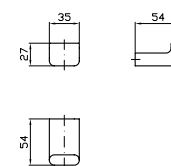

PORTA ROTOLO

Toilet paper holder.

ZAD130
ZAD130.C8
ZAD130.C3
ZAD130.C40
ZAD130.C41
ZAD130.C50
ZAD130.C51

cromo - chrome
nickel
brushed nickel
gold
brushed gold
metal black
brushed metal black