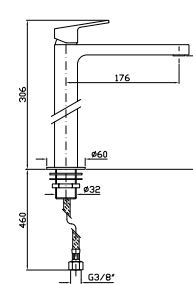

LAVABO
Miscelatore monocomando con aeratore, scarico da 1¼", flessibili di collegamento.

Single lever basin mixer with aerator, 1¼" pop-up waste, flexible tails.

ZIN690
ZIN690.C8
ZIN690.C3
ZIN690.C40
ZIN690.C41
ZIN690.C50
ZIN690.C51
ZIN690.W1

ZIN690.N1

cromo - chrome
nickel
brushed nickel
gold
brushed gold
metal black
brushed metal black
bianco opaco goffrato -
embossed matt white
nero opaco goffrato -
embossed matt black

LAVABO
Miscelatore monocomando con aeratore, scarico da 1¼", flessibili di collegamento, senza scarico.

Single lever basin mixer with aerator, flexible tails, without pop-up waste.

ZIN693
ZIN693.C8
ZIN693.C3
ZIN693.C40
ZIN693.C41
ZIN693.C50
ZIN693.C51
ZIN693.W1

ZIN693.N1

cromo - chrome
nickel
brushed nickel
gold
brushed gold
metal black
brushed metal black
bianco opaco goffrato -
embossed matt white
nero opaco goffrato -
embossed matt black

LAVABO
Miscelatore monocomando con bocca prolungata, aeratore, scarico da 1¼", flessibili di collegamento.

Single lever basin mixer with extended spout, aerator, 1¼" pop-up waste, flexible tails.

ZIN692
ZIN692.C8
ZIN692.C3
ZIN692.C40
ZIN692.C41
ZIN692.C50
ZIN692.C51
ZIN692.W1

ZIN692.N1

cromo - chrome
nickel
brushed nickel
gold
brushed gold
metal black
brushed metal black
bianco opaco goffrato -
embossed matt white
nero opaco goffrato -
embossed matt black

LAVABO
Miscelatore monocomando con bocca prolungata, aeratore, flessibili di collegamento, senza scarico.

Single lever basin mixer with extended spout, aerator, flexible tails, without pop-up waste.

ZIN695
ZIN695.C8
ZIN695.C3
ZIN695.C40
ZIN695.C41
ZIN695.C50
ZIN695.C51
ZIN695.W1

ZIN695.N1