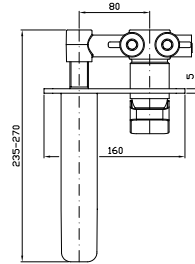

Built-in single lever basin mixer with aerator.
Spout projection 180 mm.

Parte esterna
External part

ZIN634
ZIN634.C8
ZIN634.C3
ZIN634.C40
ZIN634.C41
ZIN634.C50
ZIN634.C51
ZIN634.W1

ZIN634.N1

cromo - chrome
nickel
brushed nickel
gold
brushed gold
metal black
brushed metal black
bianco opaco gofrato - embossed matt white
nero opaco gofrato - embossed matt black