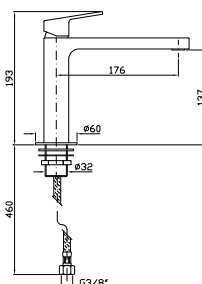

LAVABO
Miscelatore monocomando con bocca alta, aeratore, scarico da 1¼", flessibili di collegamento.

Single lever basin mixer with high spout, aerator, 1¼" pop-up waste, flexible tails.

ZIN691
ZIN691.C8
ZIN691.C3
ZIN691.C40
ZIN691.C41
ZIN691.C50
ZIN691.C51
ZIN691.W1

ZIN691.N1

cromo - chrome
nickel
brushed nickel
gold
brushed gold
metal black
brushed metal black
bianco opaco goffrato -
embossed matt white
nero opaco goffrato -
embossed matt black