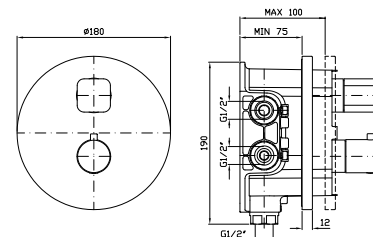

Zetasystem - corpo incasso universale
Zetasystem - universal built-in body

R97800