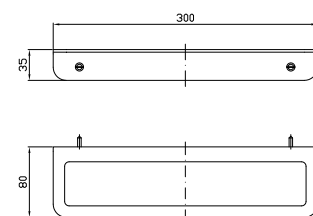

MENSOLA

Lunghezza 30 cm.

Shelf length 30 cm.

ZAD100
ZAD100.C8
ZAD100.C3
ZAD100.C40
ZAD100.C41
ZAD100.C50
ZAD100.C51

cromo - chrome
nickel
brushed nickel
gold
brushed gold
metal black
brushed metal black

Jingle Accessori

CODICE

PORTA SALVIETTE
Lunghezza 30 cm.
Towel holder length 30 cm.

ZAD120
ZAD120.C8
ZAD120.C3
ZAD120.C40
ZAD120.C41
ZAD120.C50
ZAD120.C51
cromo - chrome
nickel
brushed nickel
gold
brushed gold
metal black
brushed metal black