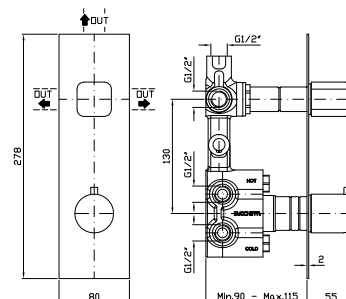

Parte incasso
Built-in part

R97815