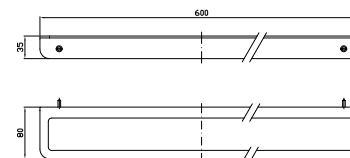

PORTA SALVIETTE
Lunghezza 60 cm.
Towel holder length 60 cm.

ZAC922
ZAC922.C8
ZAC922.C3
ZAC922.C40
ZAC922.C41
ZAC922.C50
ZAC922.C51
cromo - chrome
nickel
brushed nickel
gold
brushed gold
metal black
brushed metal black