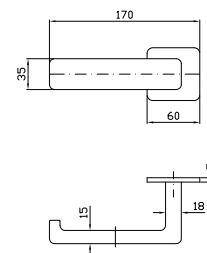

PORTA SCOPINO

WC brush set, free-standing.

ZAC355
ZAC355.C8
ZAC355.C3
ZAC355.C40
ZAC355.C41
ZAC355.C50
ZAC355.C51

cromo - chrome
nickel
brushed nickel
gold
brushed gold
metal black
brushed metal black

**PORTA SCOPINO
A muro.**

WC brush set, wall mounted.

ZAC356
ZAC356.C8
ZAC356.C3
ZAC356.C40
ZAC356.C41
ZAC356.C50
ZAC356.C51

cromo - chrome
nickel
brushed nickel
gold
brushed gold
metal black
brushed metal black