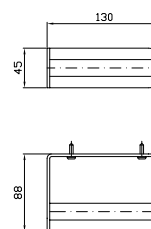

cromo - chrome
nickel
brushed nickel
gold
brushed gold
metal black
brushed metal black

PORTA ROTOLO

Toilet paper holder.

ZAD130
ZAD130.C8
ZAD130.C3
ZAD130.C40
ZAD130.C41
ZAD130.C50
ZAD130.C51

cromo - chrome
nickel
brushed nickel
gold
brushed gold
metal black
brushed metal black