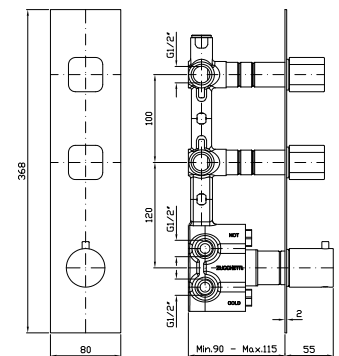

Parte incasso
Built-in part

R97821