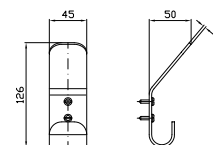

APPENDIABITI

Hook.

ZAC950
ZAC950.C8
ZAC950.C3
ZAC950.C40
ZAC950.C41
ZAC950.C50
ZAC950.C51

cromo - chrome
nickel
brushed nickel
gold
brushed gold
metal black
brushed metal black