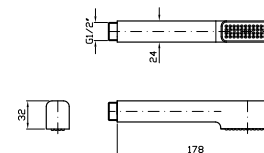

DOCGETTA
A getto fisso in ottone, con sistema
anticalcare.

Brass handshower simple jet,
with anti-limescale system.

Z94177 cromo - chrome
Z94177.C8 nickel
Z94177.C3 brushed nickel
Z94177.C40 gold
Z94177.C41 brushed gold
Z94177.C50 metal black
Z94177.C51 brushed metal black
Z94177.W1 bianco opaco goffrato -
embossed matt white
Z94177.N1 nero opaco goffrato -
embossed matt black