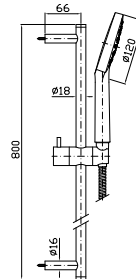

- Z92198 cromo - chrome
- Z92198.C8 nickel
- Z92198.C3 brushed nickel
- Z92198.C40 gold
- Z92198.C41 brushed gold
- Z92198.C50 metal black
- Z92198.C51 brushed metal black
- Z92198.W1 bianco opaco goffrato - embossed matt white
- Z92198.N1 nero opaco goffrato - embossed matt black

- Z92899 cromo - chrome
- Z92899.C8 nickel
- Z92899.C3 brushed nickel
- Z92899.C40 gold
- Z92899.C41 brushed gold
- Z92899.C50 metal black
- Z92899.C51 brushed metal black
- Z92899.N1 bianco opaco goffrato - embossed matt white
- Z92899.W1 nero opaco goffrato - embossed matt black

- Z95201 cromo - chrome
- Z95201.C8 nickel
- Z95201.C3 brushed nickel
- Z95201.C40 gold
- Z95201.C41 brushed gold
- Z95201.C50 metal black
- Z95201.C51 brushed metal black

- Z95205 cromo - chrome
- Z95205.C8 nickel
- Z95205.C3 brushed nickel
- Z95205.C40 gold
- Z95205.C41 brushed gold
- Z95205.C50 metal black
- Z95205.C51 brushed metal black

Per versioni in finitura, doccetta Z94177.
Handshower Z94177 on finishing versions.

- Z93867 cromo - chrome
- Z93867.C8 nickel
- Z93867.C3 brushed nickel
- Z93867.C40 gold
- Z93867.C41 brushed gold
- Z93867.C50 metal black
- Z93867.C51 brushed metal black
- Z93867.W1 bianco opaco goffrato - embossed matt white
- Z93867.N1 nero opaco goffrato - embossed matt black

- Z94740 cromo - chrome