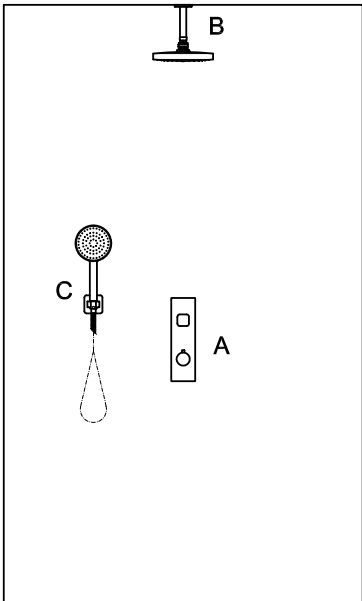

COMPOSIZIONE 3

- **A** ZIN646
  R97810
- **B** Z94183
  Z93026
- **C** Z93938
  Z94740
  Z93867

TOTALE