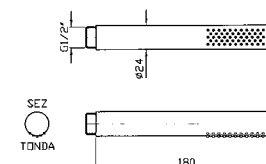

PRESA ACQUA
Da 1/2"x1/2" per gruppo incasso.

Wall elbow 1/2" x 1/2".

Z9380P cromo - chrome
Z9380P.C8 nickel
Z9380P.C3 brushed nickel
Z9380P.C40 gold
Z9380P.C41 brushed gold
Z9380P.C50 metal black
Z9380P.C51 brushed metal black
Z9380P.W1 bianco opaco goffrato -
embossed matt white
Z9380P.N1 nero opaco goffrato -
embossed matt black