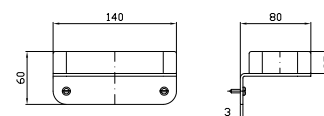

PORTA BICCHIERE

A muro con bicchiere in ceramica.

Ceramic wall tumbler holder.

ZAD113
ZAD113.C8
ZAD113.C3
ZAD113.C40
ZAD113.C41
ZAD113.C50
ZAD113.C51

cromo - chrome
nickel
brushed nickel
gold
brushed gold
metal black
brushed metal black