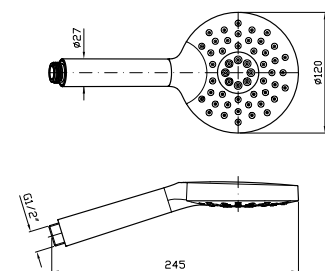

- Z92198 cromo - chrome
- Z92198.C8 nickel
- Z92198.C3 brushed nickel
- Z92198.C40 gold
- Z92198.C41 brushed gold
- Z92198.C50 metal black
- Z92198.C51 brushed metal black
- Z92198.W1 bianco opaco goffrato - embossed matt white
- Z92198.N1 nero opaco goffrato - embossed matt black

- Z92899 cromo - chrome
- Z92899.C8 nickel
- Z92899.C3 brushed nickel
- Z92899.C40 gold
- Z92899.C41 brushed gold
- Z92899.C50 metal black
- Z92899.C51 brushed metal black
- Z92899.N1 bianco opaco goffrato - embossed matt white
- Z92899.W1 nero opaco goffrato - embossed matt black

- Z95201 cromo - chrome
- Z95201.C8 nickel
- Z95201.C3 brushed nickel
- Z95201.C40 gold
- Z95201.C41 brushed gold
- Z95201.C50 metal black
- Z95201.C51 brushed metal black

- Z95205 cromo - chrome
- Z95205.C8 nickel
- Z95205.C3 brushed nickel
- Z95205.C40 gold
- Z95205.C41 brushed gold
- Z95205.C50 metal black
- Z95205.C51 brushed metal black

Per versioni in finitura, doccetta Z94177.
Handshower Z94177 on finishing versions.

- Z93867 cromo - chrome
- Z93867.C8 nickel
- Z93867.C3 brushed nickel
- Z93867.C40 gold
- Z93867.C41 brushed gold
- Z93867.C50 metal black
- Z93867.C51 brushed metal black
- Z93867.W1 bianco opaco goffrato - embossed matt white
- Z93867.N1 nero opaco goffrato - embossed matt black

- Z94740 cromo - chrome