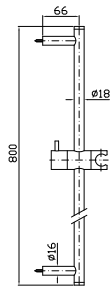

COMPLETO ASTA MURALE
Con barra da 800 mm, doccetta Z94740, flessibile da 1500 mm.
Complete slide rail length 800 mm, handshower Z94740, 1500 mm flexible hose.

- Z95205 cromo - chrome
- Z95205.C8 nickel
- Z95205.C3 brushed nickel
- Z95205.C40 gold
- Z95205.C41 brushed gold
- Z95205.C50 metal black
- Z95205.C51 brushed metal black