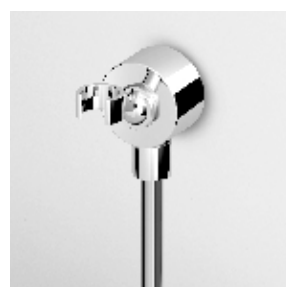

APPENDIDOCCIA DUPLEX
Da 1/2"x1/2" con forcella orientabile.
Per gruppo incasso.

Wall-mounted shower support,
1/2" hose connection.

Z9397P cromo - chrome
Z9397P.C8 nickel
Z9397P.C3 brushed nickel
Z9397P.C40 gold
Z9397P.C41 brushed gold
Z9397P.C50 metal black
Z9397P.C51 brushed metal black