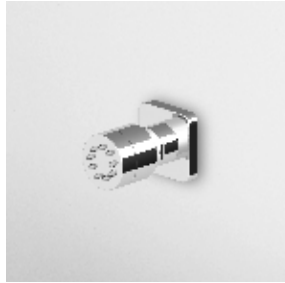

DOCCIA
Termostatico incasso da 1/2", con rubinetto d'arresto per corpo incasso universale Zetasystem R97800.

1/2" Built-in thermostatic shower mixer with stop valve for Zetasystem (R97800) - universal built-in body.

Parte esterna
External part

ZIN800
ZIN800.C8
ZIN800.C3
ZIN800.C40
ZIN800.C41
ZIN800.C50
ZIN800.C51
ZIN800.W1
ZIN800.N1

cromo - chrome
nickel
brushed nickel
gold
brushed gold
metal black
brushed metal black
bianco opaco goffrato - embossed matt white
nero opaco goffrato - embossed matt black

Zetasystem - corpo incasso universale
Zetasystem - universal built-in body

R97800

BOCCA
Bocca di erogazione L.180 mm.
Wall spout L.180 mm.

- Z92198 cromo - chrome
- Z92198.C8 nickel
- Z92198.C3 brushed nickel
- Z92198.C40 gold
- Z92198.C41 brushed gold
- Z92198.C50 metal black
- Z92198.C51 brushed metal black
- Z92198.W1 bianco opaco goffrato - embossed matt white
- Z92198.N1 nero opaco goffrato - embossed matt black