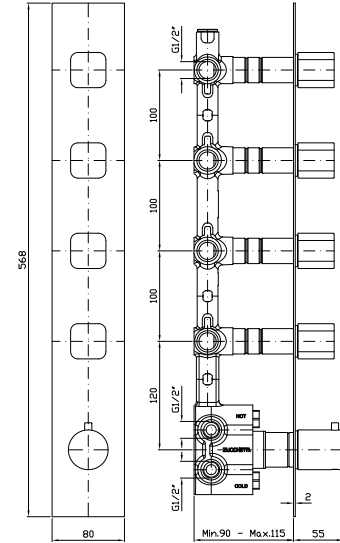

NEW

DOCCIA
Termostatico incasso da 1/2",
con 4 rubinetti d'arresto.

1/2" built-in thermostatic shower
mixer with 4 stop valves.

Parte esterna
External part

Parte incasso
Built-in part

ZIN662
ZIN662.C8
ZIN662.C3
ZIN662.C40
ZIN662.C41
ZIN662.C50
ZIN662.C51
ZIN662.W1
ZIN662.N1

romo - chrome
nickel
brushed nickel
gold
brushed gold
metal black
brushed metal black
bianco opaco gofrato -
embossed matt white
nero opaco gofrato -
embossed matt black

R97823

DOCCIA CON DEVIATORE 2 VIE
Termostatico incasso da 1/2"
e deviatore a 2 vie con
apertura/chiusura acqua.

1/2" built-in thermostatic shower
mixer and 2 way diverter with water
on/off function.

Parte esterna
External part

Parte incasso
Built-in part

ZIN646
ZIN646.C8
ZIN646.C3
ZIN646.C40
ZIN646.C41
ZIN646.C50
ZIN646.C51
ZIN646.W1
ZIN646.N1

romo - chrome
nickel
brushed nickel
gold
brushed gold
metal black
brushed metal black
bianco opaco gofrato -
embossed matt white
nero opaco gofrato -
embossed matt black

R97810

DEVIATORE 2 VIE
Senza apertura/chiusura acqua,
uscite da 1/2".

2 way diverter without water on/off
function, 1/2" outlets.

Parte esterna
External part

Parte incasso
Built-in part

Z94595
Z94595.C8
Z94595.C3
Z94595.C40
Z94595.C41
Z94595.C50
Z94595.C51
Z94595.W1
Z94595.N1

romo - chrome
nickel
brushed nickel
gold
brushed gold
metal black
brushed metal black
bianco opaco gofrato -
embossed matt white
nero opaco gofrato -
embossed matt black

R97830