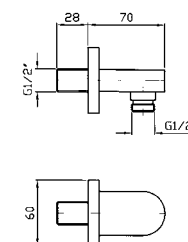

APPENDIDOCCIA DUPLEX
Da 1/2"x1/2" con forcella orientabile.
Per gruppo incasso.

Wall-mounted shower support,
1/2" hose connection.

Z9397P cromo - chrome
Z9397P.C8 nickel
Z9397P.C3 brushed nickel
Z9397P.C40 gold
Z9397P.C41 brushed gold
Z9397P.C50 metal black
Z9397P.C51 brushed metal black