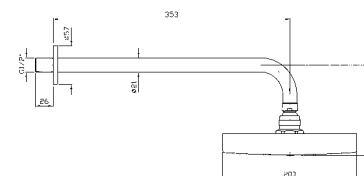

BRACCIO DOCCIA
A parete. Lunghezza 350 mm.

Wall mounted shower arm.
Length 350 mm.

Z93027
Z93027.C8
Z93027.C3
Z93027.C40
Z93027.C41
Z93027.C50
Z93027.C51

cromo - chrome
nickel
brushed nickel
gold
brushed gold
metal black
brushed metal black