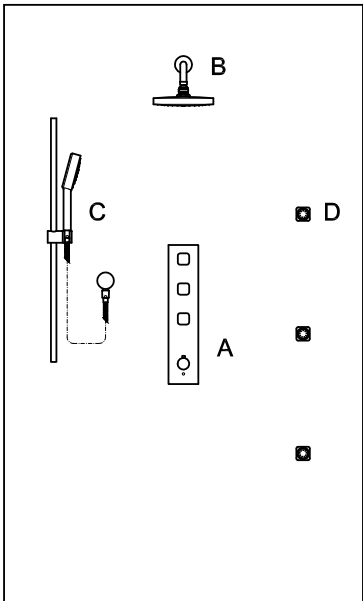

COMPOSIZIONE 4

- **A** ZIN661
  R97822
- **B** Z94182
  Z93027
- **C** Z95205
  Z9380P
- **D** Z92899 (x3)

TOTALE

prezzi riferiti alla versione cromo / prices refer to chrome finish