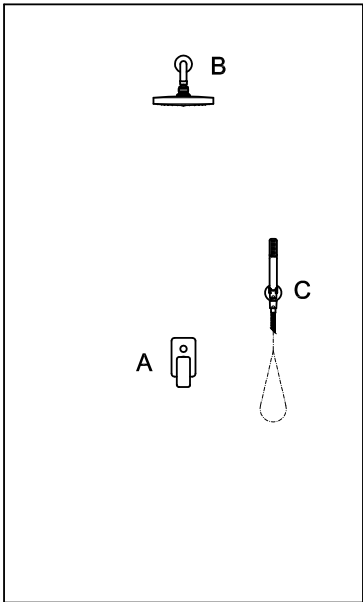

COMPOSIZIONE 2

- **A** ZIN121
  R99684
- **B** Z94182
  Z93027
- **C** Z9397P
  Z94725
  Z93867

TOTALE