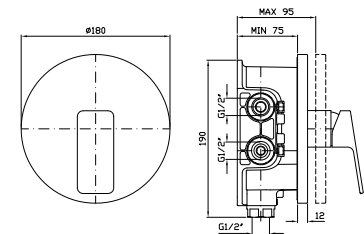

Zetasystem - corpo incasso universale
Zetasystem - universal built-in body

R97800