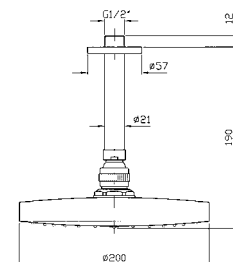

BRACCIO DOCCIA
A soffitto. Lunghezza 130 mm.

Ceiling mounted shower arm.
Length 130 mm.

Z93026
Z93026.C8
Z93026.C3
Z93026.C40
Z93026.C41
Z93026.C50
Z93026.C51

cromo - chrome
nickel
brushed nickel
gold
brushed gold
metal black
brushed metal black