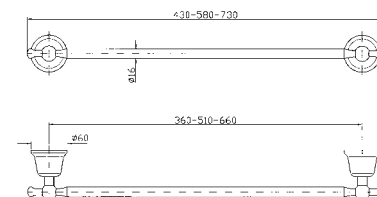

PORTA SALVIETTE DOPPIO
Lunghezza 48 cm. Snodato.

Swivel double bar towel holder
Length cm 48.

ZAC224
ZAC224.C40
ZAC224.C41

cromo - chrome
gold
brushed gold