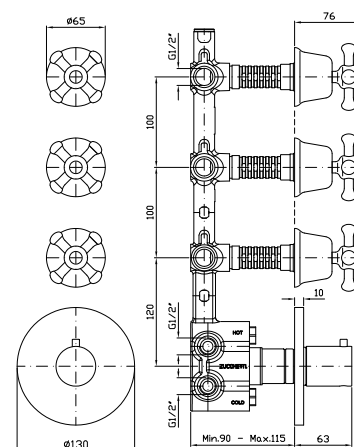

Parte esterna
 External part

Z46661
 Z46661.C40
 Z46661.C41

cromo - chrome
 gold
 brushed gold

Parte incasso
 Built-in part

R97822

DOCCIA
 Termostatico incasso da 1/2",
 con 4 rubinetti d'arresto.

1/2" built-in thermostatic shower
 mixer with 4 stop valves.