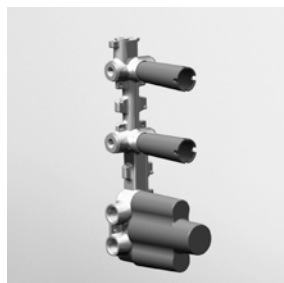

Parte incasso
Built-in part

R97821