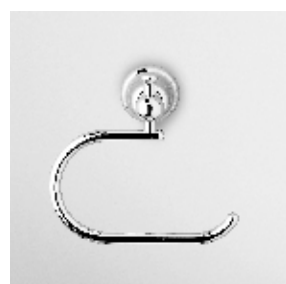

ZAC215
ZAC215.C40
ZAC215.C41

cromo - chrome
gold
brushed gold

PORTA SPUGNA
A muro.

Wall sponge dish.

ZAC212
ZAC212.C40
ZAC212.C41

cromo - chrome
gold
brushed gold

PORTA SALVIETTE
Lunghezza 43 cm.
Towel holder length 43 cm.

ZAC220
ZAC220.C40
ZAC220.C41

cromo - chrome
gold
brushed gold

PORTA SALVIETTE
Lunghezza 58 cm.
Towel holder length 58 cm.

ZAC221
ZAC221.C40
ZAC221.C41

cromo - chrome
gold
brushed gold

PORTA SALVIETTE
Lunghezza 73 cm.
Towel holder length 73 cm

ZAC222
ZAC222.C40
ZAC222.C41

cromo - chrome
gold
brushed gold

PORTA SALVIETTE DOPPIO
Lunghezza 48 cm. Snodato.

Swivel double bar towel holder
Length cm 48.

ZAC224
ZAC224.C40
ZAC224.C41

cromo - chrome
gold
brushed gold

PORTA SALVIETTE AD ANELLO
Ring towel holder.

ZAC225
ZAC225.C40
ZAC225.C41

cromo - chrome
gold
brushed gold

PORTA ROTOLO AD ANELLO
Ring paper holder.

ZAC230
ZAC230.C40
ZAC230.C41

cromo - chrome
gold
brushed gold