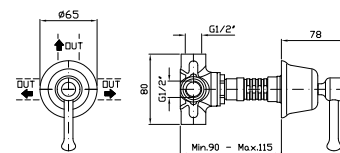

Parte esterna
 External part

Z94594
 Z94594.C40
 Z94594.C41

cromo - chrome
 gold
 brushed gold

Parte incasso
 Built-in part

R97835

VASCA
 Free standing con deviatore,
 doccetta, flessibile da 1500 mm.

Free standing bath mixer
 with shower set and pillars.