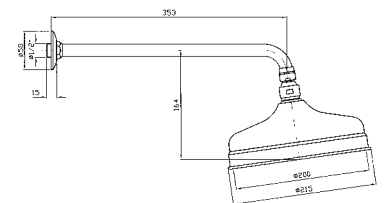

Brass shower head Ø215 mm.

Z94191
Z94191.C40
Z94191.C41

cromo - chrome
gold
brushed gold

BRACCIO DOCCIA
A parete.
Lunghezza 350 mm.

Wall mounted shower arm.
Length 350 mm.

Z93027
Z93027.C40
Z93027.C41

cromo - chrome
gold
brushed gold