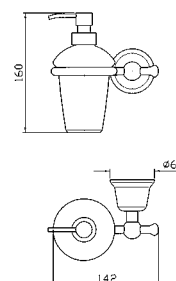

Ceiling mounted shower arm.
Length 300 mm.

Z93024
Z93024.C40
Z93024.C41
cromo - chrome
gold
brushed gold

PORTA SAPONE
A muro con piattino in ceramica.
Ceramic wall soap dish.

ZAC210
ZAC210.C40
ZAC210.C41
cromo - chrome
gold
brushed gold

PORTA BICCHIERE
A muro con bicchiere in ceramica.
Ceramic wall tumbler holder.

ZAC213
ZAC213.C40
ZAC213.C41
cromo - chrome
gold
brushed gold

DISPENSER
A muro con contenitore in ceramica.

Ceramic wall mounted soap dispenser.

ZAC215
ZAC215.C40
ZAC215.C41

cromo - chrome
gold
brushed gold

PORTA SPUGNA
A muro.

Wall sponge dish.

ZAC212
ZAC212.C40
ZAC212.C41

cromo - chrome
gold
brushed gold

PORTA SALVIETTE
Lunghezza 43 cm.
Towel holder length 43 cm.

ZAC220
ZAC220.C40
ZAC220.C41

cromo - chrome
gold
brushed gold

PORTA SALVIETTE
Lunghezza 58 cm.
Towel holder length 58 cm.

ZAC221
ZAC221.C40
ZAC221.C41

cromo - chrome
gold
brushed gold

PORTA SALVIETTE
Lunghezza 73 cm.
Towel holder length 73 cm