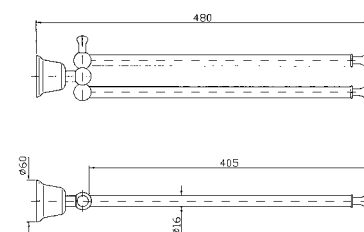

ZAC220
ZAC220.C40
ZAC220.C41

cromo - chrome
gold
brushed gold

PORTA SALVIETTE
Lunghezza 58 cm.
Towel holder length 58 cm.

ZAC221
ZAC221.C40
ZAC221.C41

cromo - chrome
gold
brushed gold

PORTA SALVIETTE
Lunghezza 73 cm.
Towel holder length 73 cm

ZAC222
ZAC222.C40
ZAC222.C41

cromo - chrome
gold
brushed gold

PORTA SALVIETTE DOPPIO
Lunghezza 48 cm. Snodato.

Swivel double bar towel holder
Length cm 48.

ZAC224
ZAC224.C40
ZAC224.C41

cromo - chrome
gold
brushed gold