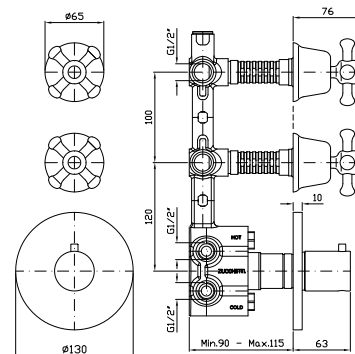

Parte esterna
 External part

Z46660
 Z46660.C40
 Z46660.C41

cromo - chrome
 gold
 brushed gold

Parte incasso
 Built-in part

R97821

DOCCIA
 Termostatico incasso da 1/2",
 con 3 rubinetti d'arresto.

1/2" built-in thermostatic shower
 mixer with 3 stop valves.