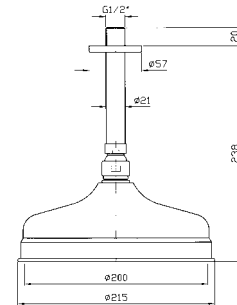

SOFFIONE
In ottone a getto fisso, Ø215 mm.
Brass shower head Ø215 mm.

Z94191
Z94191.C40
Z94191.C41
cromo - chrome
gold
brushed gold

BRACCIO DOCCIA
A soffitto.
Lunghezza 300 mm.

Ceiling mounted shower arm.
Length 300 mm.

Z93024
Z93024.C40
Z93024.C41
cromo - chrome
gold
brushed gold