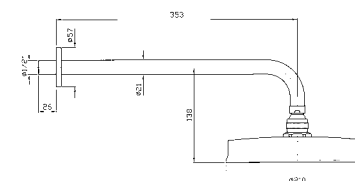

BRACCIO DOCCIA
A parete. Lunghezza 350 mm.
Wall mounted shower arm.
Length 350 mm.

Z93027
Z93027.C40
Z93027.C41
cromo - chrome
gold
brushed gold