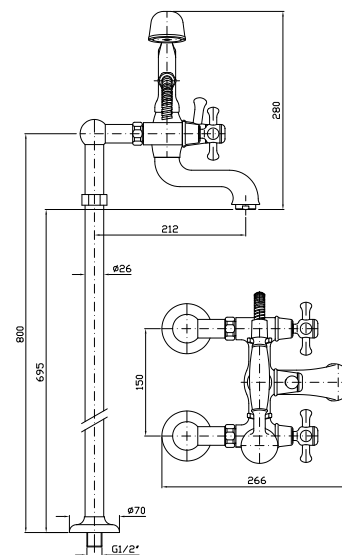

DOCCETTA
A getto fisso in ottone,
con impugnatura in ceramica.

Brass handshower simple jet.

Z9472P.C
Z9472P.C40
Z9472P.C41

cromo - chrome
gold
brushed gold