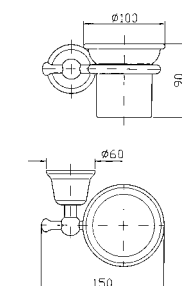

SOFFIONE
In ottone a getto fisso, Ø215 mm.
Brass shower head Ø215 mm.

Z94191
Z94191.C40
Z94191.C41
cromo - chrome
gold
brushed gold

BRACCIO DOCCIA
A soffitto.
Lunghezza 130 mm.

Ceiling mounted shower arm.
Length 130 mm.

Z93026
Z93026.C40
Z93026.C41
cromo - chrome
gold
brushed gold

SOFFIONE
In ottone a getto fisso, Ø215 mm.
Brass shower head Ø215 mm.

Z94191
Z94191.C40
Z94191.C41
cromo - chrome
gold
brushed gold

BRACCIO DOCCIA
A soffitto.
Lunghezza 300 mm.

Ceiling mounted shower arm.
Length 300 mm.

Z93024
Z93024.C40
Z93024.C41
cromo - chrome
gold
brushed gold

PORTA SAPONE
A muro con piattino in ceramica.
Ceramic wall soap dish.

ZAC210
ZAC210.C40
ZAC210.C41
cromo - chrome
gold
brushed gold

PORTA BICCHIERE
A muro con bicchiere in ceramica.
Ceramic wall tumbler holder.

ZAC213
ZAC213.C40
ZAC213.C41
cromo - chrome
gold
brushed gold