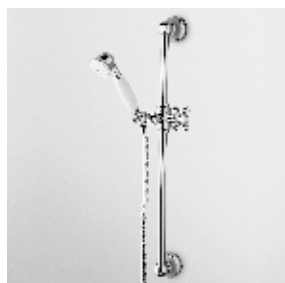

Z46270
 Z46270.C40
 Z46270.C41

cromo - chrome
 gold
 brushed gold

DOCCETTA
 A getto fisso in ottone,
 con impugnatura in ceramica.

Brass handshower simple jet.

Z9472P.C
 Z9472P.C40
 Z9472P.C41

cromo - chrome
 gold
 brushed gold

FLESSIBILE
 In ottone.
 Lunghezza 1500 mm.

Brass flexible hose.
 Length 1500 mm.

Z93867
 Z93867.C40
 Z93867.C41

cromo - chrome
 gold
 brushed gold

PRESA ACQUA
Da 1/2"x1/2" per gruppo incasso.
Wall elbow, 1/2"x1/2".

Z9380P
Z9380P.C40
Z9380P.C41
cromo - chrome
gold
brushed gold

APPENDIDOCCIA
Con forcetta orientabile.
Per gruppo esterno.
Handshower support with
ball-joint, for exposed mixers.

Z9395P
Z9395P.C40
Z9395P.C41
cromo - chrome
gold
brushed gold

ASTA MURALE SINGOLA
Con barra da 550 mm.
Slide rail with adjustable bracket.
Length 550 mm.

Z93096
Z93096.C40
Z93096.C41
cromo - chrome
gold
brushed gold

COMPLETO ASTA MURALE
Con barra da 550 mm, doccetta
Z9472P.C, flessibile da 1500 mm.
Complete slide rail length 550 mm,
handshower Z9472P.C, 1500 mm
flexible hose.