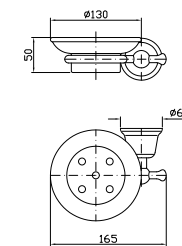

PORTA BICCHIERE
A muro con bicchiere in ceramica.
Ceramic wall tumbler holder.

ZAC213
ZAC213.C40
ZAC213.C41
cromo - chrome
gold
brushed gold