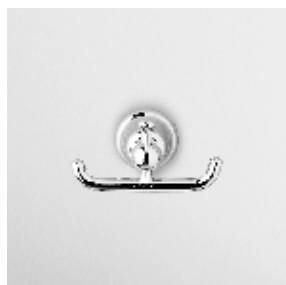

ZAC220
ZAC220.C40
ZAC220.C41

cromo - chrome
gold
brushed gold

PORTA SALVIETTE
Lunghezza 58 cm.
Towel holder length 58 cm.

ZAC221
ZAC221.C40
ZAC221.C41

cromo - chrome
gold
brushed gold

PORTA SALVIETTE
Lunghezza 73 cm.
Towel holder length 73 cm

ZAC222
ZAC222.C40
ZAC222.C41

cromo - chrome
gold
brushed gold

PORTA SALVIETTE DOPPIO
Lunghezza 48 cm. Snodato.

Swivel double bar towel holder
Length cm 48.

ZAC224
ZAC224.C40
ZAC224.C41

cromo - chrome
gold
brushed gold

PORTA SALVIETTE AD ANELLO
Ring towel holder.

ZAC225
ZAC225.C40
ZAC225.C41

cromo - chrome
gold
brushed gold

PORTA ROTOLO AD ANELLO
Ring paper holder.

ZAC230
ZAC230.C40
ZAC230.C41

cromo - chrome
gold
brushed gold

PORTA ROTOLO
Straight paper holder.

ZAC231
ZAC231.C40
ZAC231.C41

cromo - chrome
gold
brushed gold

APPENDIABITI DOPPIO
Double hook.

ZAC250
ZAC250.C40
ZAC250.C41

cromo - chrome
gold
brushed gold

PORTA SCOPINO A MURO
WC brush set, wall mounted.