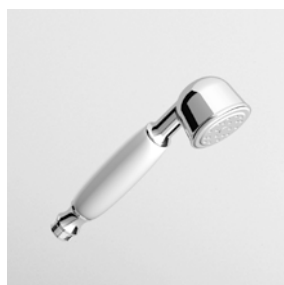

Parte esterna
 External part

Z94594
 Z94594.C40
 Z94594.C41

cromo - chrome
 gold
 brushed gold

Parte incasso
 Built-in part

R97835

VASCA
 Free standing con deviatore,
 doccetta, flessibile da 1500 mm.

Free standing bath mixer
 with shower set and pillars.

Z46270
 Z46270.C40
 Z46270.C41

cromo - chrome
 gold
 brushed gold

DOCCETTA
 A getto fisso in ottone,
 con impugnatura in ceramica.

Brass handshower simple jet.

Z9472P.C
 Z9472P.C40
 Z9472P.C41

cromo - chrome
 gold
 brushed gold