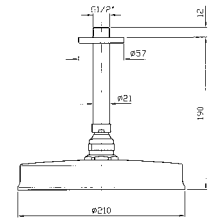

SOFFIONE
In ottone, a getto fisso con sistema anticalcare, Ø210 mm.

Brass shower head with anti-limescale system, Ø210 mm.

Z94184
Z94184.C40
Z94184.C41

cromo - chrome
gold
brushed gold

BRACCIO DOCCIA
A soffitto. Lunghezza 300 mm.

Ceiling mounted shower arm.
Length 300 mm.

Z93024
Z93024.C40
Z93024.C41

cromo - chrome
gold
brushed gold