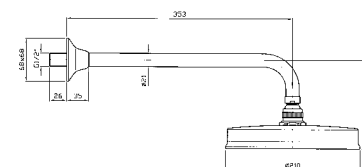

Brass shower head, with
anti-limescale system, Ø 210 mm.

BRACCIO DOCCIA
A parete. Lunghezza 350 mm.

Wall mounted shower arm.
Length 350 mm.

Z94184
Z94184.C8
Z94184.C40
Z94184.C41

cromo - chrome
nickel
gold
brushed gold