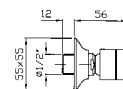

ASTA MURALE SINGOLA
Con barra da 700 mm.
Slide rail with adjustable bracket.
Length 700 mm.

Z93101
Z93101.C8
Z93101.C40
Z93101.C41
cromo - chrome
nickel
gold
brushed gold