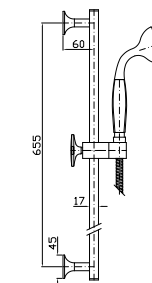

DOCCETTA
A getto fisso in ottone.
Brass handshower simple jet.

Z94719
Z94719.C8
Z94719.C40
Z94719.C41
cromo - chrome
nickel
gold
brushed gold