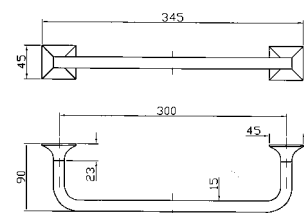

PORTA SALVIETTE
Lunghezza 30 cm.
Towel holder length 30 cm.

ZAC520
ZAC520.C8
ZAC520.C40
ZAC520.C41
cromo - chrome
nickel
gold
brushed gold

PORTA SALVIETTE
Lunghezza 60 cm.
Towel holder length 60 cm.

ZAC521
ZAC521.C8
ZAC521.C40
ZAC521.C41
cromo - chrome
nickel
gold
brushed gold