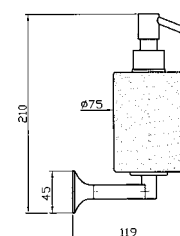

PORTA SAPONE
A muro con piattino in ceramica.

Ceramic wall soap dish.

ZAC510
ZAC510.C8
ZAC510.C40
ZAC510.C41
cromo - chrome
nickel
gold
brushed gold

PORTA BICCHIERE
A muro con bicchiere in ceramica.

Ceramic wall tumbler holder.

PORTA SALVIETTE
Lunghezza 30 cm.
Towel holder length 30 cm.

ZAC520
ZAC520.C8
ZAC520.C40
ZAC520.C41
cromo - chrome
nickel
gold
brushed gold

PORTA SALVIETTE
Lunghezza 60 cm.
Towel holder length 60 cm.

ZAC521
ZAC521.C8
ZAC521.C40
ZAC521.C41
cromo - chrome
nickel
gold
brushed gold