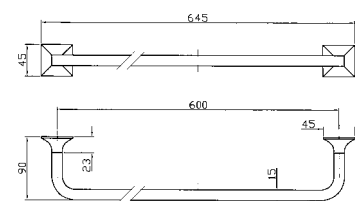

Brass shower head, with
anti-limescale system, Ø 210 mm.

BRACCIO DOCCIA
A parete. Lunghezza 350 mm.

Wall mounted shower arm.
Length 350 mm.

Z94184
Z94184.C8
Z94184.C40
Z94184.C41

cromo - chrome
nickel
gold
brushed gold

PORTA SALVIETTE
Lunghezza 30 cm.
Towel holder length 30 cm.

ZAC520
ZAC520.C8
ZAC520.C40
ZAC520.C41
cromo - chrome
nickel
gold
brushed gold

PORTA SALVIETTE
Lunghezza 60 cm.
Towel holder length 60 cm.

ZAC521
ZAC521.C8
ZAC521.C40
ZAC521.C41
cromo - chrome
nickel
gold
brushed gold