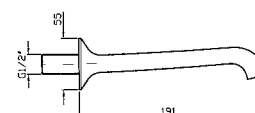

LAVABO
Batteria incasso a 3 fori con aeratore.

3 hole built-in basin mixer, with aerator.

Parte esterna
External part

ZB2699
ZB2699.C8
ZB2699.C40
ZB2699.C41

cromo - chrome
nickel
gold
brushed gold

Parte incasso con elementi liberi, distanza variabile.

Built-in part, not assembled, variable distance.

R99504

Parte incasso con corpo unico, interasse 200 mm.

Assembled built-in part, interaxe 200 mm.

R99500

BIDET
Monoforo con aeratore, scarico da 1 1/4", flessibili di collegamento.

Single hole bidet mixer with aerator, 1 1/4" pop-up waste, flexible tails.

ZB1315
ZB1315.C8
ZB1315.C40
ZB1315.C41

cromo - chrome
nickel
gold
brushed gold

VASCA-DOCCIA
Gruppo esterno con deviatore, doccia, flessibile da 1500 mm.

Exposed bath-shower mixer with diverter, handshower, 1500 mm flexible hose.

ZB1228
ZB1228.C8
ZB1228.C40
ZB1228.C41

cromo - chrome
nickel
gold
brushed gold

VASCA-DOCCIA
Gruppo esterno con deviatore, doccia, flessibile da 1500 mm.

Exposed bath-shower mixer with diverter, handshower, 1500 mm flexible hose.

ZB2228
ZB2228.C8
ZB2228.C40
ZB2228.C41

cromo - chrome
nickel
gold
brushed gold

BOCCA
Bocca di erogazione.

Wall spout 1/2".

Z93762
Z93762.C8
Z93762.C40
Z93762.C41

cromo - chrome
nickel
gold
brushed gold