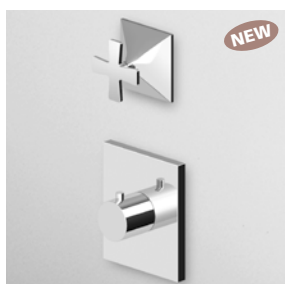

DOCCIA
Termostatico incasso da 1/2", con rubinetto d'arresto.

1/2" Built-in thermostatic shower mixer, with stop valve.

Parte esterna
External part

ZB1659
ZB1659.C8
ZB1659.C40
ZB1659.C41

cromo - chrome
nickel
gold
brushed gold