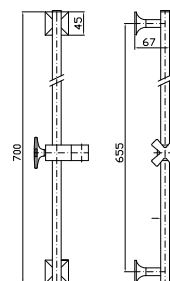

COMPLETO ASTA MURALE
Con barra da 700 mm, doccetta Z94719, flessibile da 1500 mm.
Complete slide rail length 700 mm, handshower Z94719, 1500 mm flexible hose.

Z93100
Z93100.C8
Z93100.C40
Z93100.C41
cromo - chrome
nickel
gold
brushed gold