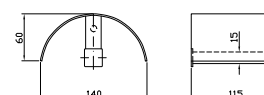

APPENDIABITO
Hook.

ZAC550
ZAC550.C8
ZAC550.C40
ZAC550.C41
cromo - chrome
nickel
gold
brushed gold