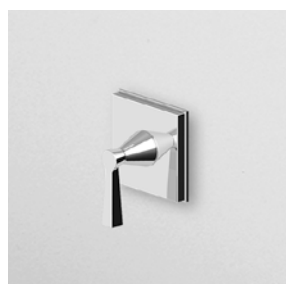

Struttura bordo vasca vedi pag. 380
Fixing structure see pag. 380

ZB1441
ZB1441.C8
ZB1441.C40
ZB1441.C41

cromo - chrome
nickel
gold
brushed gold

BORDO-VASCA
Batteria a 4 fori, doccia estraibile,
flessibile da 1500 mm.

1/2" built-in thermostatic shower
 mixer and 2 way diverter with water
 on/off function.

Parte esterna
 External part

ZB2646
 ZB2646.C8
 ZB2646.C40
 ZB2646.C41

cromo - chrome
 nickel
 gold
 brushed gold

Parte incasso
 Built-in part

R97810

DEVIATORE 2 VIE
 Senza apertura/chiusura acqua,
 uscite da 1/2".

2 way diverter without water on/off
 function, 1/2" outlets.

Parte esterna
 External part

Z94585
 Z94585.C8
 Z94585.C40
 Z94585.C41

cromo - chrome
 nickel
 gold
 brushed gold