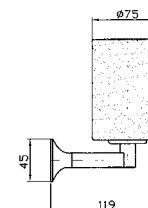

DISPENSER
A muro con contenitore in ceramica.

Ceramic wall mounted soap
dispenser.

ZAC515
ZAC515.C8
ZAC515.C40
ZAC515.C41
cromo - chrome
nickel
gold
brushed gold