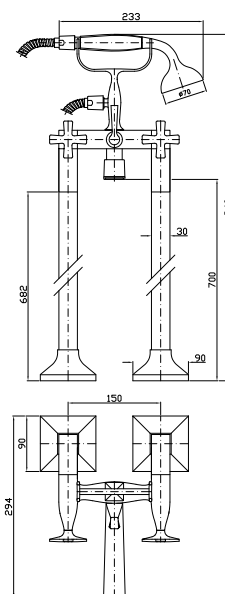

VASCA
Free-standing con deviatore,
doccetta, flessibile da 1500 mm.

Free standing bath mixer with
shower set and pillars.

Parte esterna
External part

ZB2247
ZB2247.C8
ZB2247.C40
ZB2247.C41

cromo - chrome
nickel
gold
brushed gold

Parte incasso
Built-in part

R99657