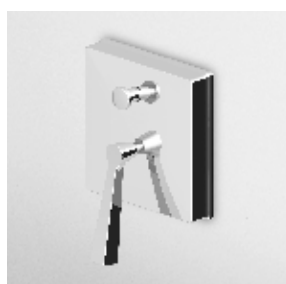

VASCA-DOCCIA
Miscelatore monocomando incasso con deviatore.

Built-in single lever bath-shower mixer with diverter.

Parte esterna
External part

ZP3612
ZP3612.C8
ZP3612.C40
ZP3612.C41

cromo - chrome
nickel
gold
brushed gold