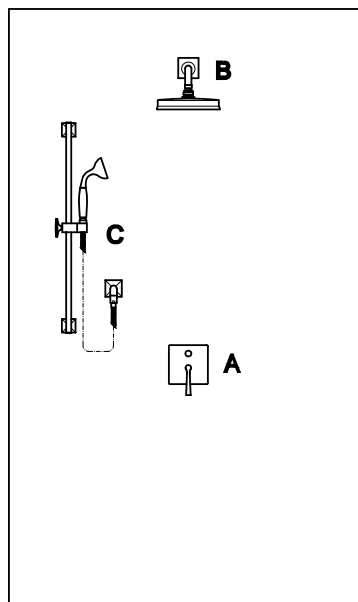

COMPOSIZIONE 2

- **A** ZP3612
  R99614
- **B** Z94184
  Z93025
- **C** Z93100
  Z93802

TOTALE