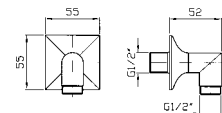

PORTA SAPONE
A muro con piattino in ceramica.

Ceramic wall soap dish.

ZAC510
ZAC510.C8
ZAC510.C40
ZAC510.C41
cromo - chrome
nickel
gold
brushed gold