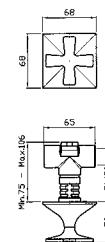

Parte incasso
Built-in part

R99779