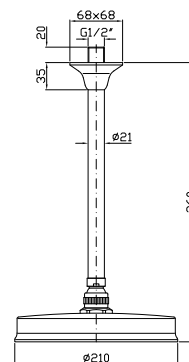

SOFFIONE LATERALE
A getto fisso per cabine doccia, con sistema anticalcare.

Lateral shower head, simple jet, for shower box, with anti-limescale system.

Z92897
Z92897.C8
Z92897.C40
Z92897.C41
cromo - chrome
nickel
gold
brushed gold