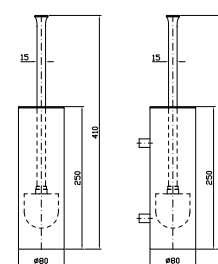

ZAC556
ZAC556.C8
ZAC556.C40
ZAC556.C41
cromo - chrome
nickel
gold
brushed gold