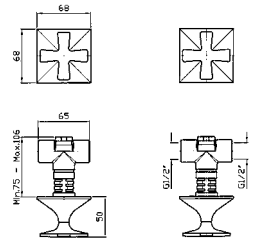

Parte incasso
Built-in part

R99503