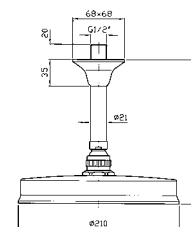

DEVIATORE 3 VIE
Senza apertura/chiusura acqua,
uscite da 1/2".

3 way diverter without water on/off
function, 1/2" outlets.

Parte esterna
External part

Z94585
Z94585.C8
Z94585.C40
Z94585.C41

cromo - chrome
nickel
gold
brushed gold

Parte incasso
Built-in part

R97835

SOFFIONE
In ottone, a getto fisso con sistema
anticalcare, Ø 210 mm.

Brass shower head, with
anti-limescale system, Ø 210 mm.

BRACCIO DOCCIA
A parete. Lunghezza 350 mm.

Wall mounted shower arm.
Length 350 mm.

Z94184
Z94184.C8
Z94184.C40
Z94184.C41

cromo - chrome
nickel
gold
brushed gold

SOFFIONE
In ottone, a getto fisso con sistema
anticalcare, Ø 210 mm.

Brass shower head, with
anti-limescale system, Ø 210 mm.

BRACCIO DOCCIA
A soffitto. Lunghezza 130 mm.

Ceiling mounted shower arm.
Length 130 mm.

Z94184
Z94184.C8
Z94184.C40
Z94184.C41

cromo - chrome
nickel
gold
brushed gold