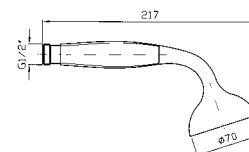

SOFFIONE
In ottone, a getto fisso con sistema anticalcare, Ø 210 mm.

Brass shower head, with anti-limescale system Ø 210 mm.

Z94184
Z94184.C8
Z94184.C40
Z94184.C41
cromo - chrome
nickel
gold
brushed gold

BRACCIO DOCCIA
A soffitto. Lunghezza 300 mm.
Ceiling mounted shower arm.
Length 300 mm.

Z93029
Z93029.C8
Z93029.C40
Z93029.C41
cromo - chrome
nickel
gold
brushed gold

SOFFIONE LATERALE
A getto fisso per cabine doccia, con sistema anticalcare.

Lateral shower head, simple jet, for shower box, with anti-limescale system.

Z92897
Z92897.C8
Z92897.C40
Z92897.C41
cromo - chrome
nickel
gold
brushed gold

ASTA MURALE SINGOLA
Con barra da 700 mm.
Slide rail with adjustable bracket.
Length 700 mm.

Z93101
Z93101.C8
Z93101.C40
Z93101.C41
cromo - chrome
nickel
gold
brushed gold

COMPLETO ASTA MURALE
Con barra da 700 mm, doccetta Z94719, flessibile da 1500 mm.
Complete slide rail length 700 mm, handshower Z94719, 1500 mm flexible hose.

Z93100
Z93100.C8
Z93100.C40
Z93100.C41
cromo - chrome
nickel
gold
brushed gold

DOCCETTA
A getto fisso in ottone.
Brass handshower simple jet.

Z94719
Z94719.C8
Z94719.C40
Z94719.C41
cromo - chrome
nickel
gold
brushed gold