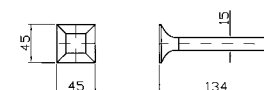

PORTA ROTOLO
Con coperchio.
Toilet-paper holder with cover.

ZAC531
ZAC531.C8
ZAC531.C40
ZAC531.C41
cromo - chrome
nickel
gold
brushed gold