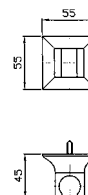

PRESA ACQUA
Da 1/2"x1/2" per gruppo incasso.

Wall elbow 1/2"x1/2".

Z93802
Z93802.C8
Z93802.C40
Z93802.C41
cromo - chrome
nickel
gold
brushed gold