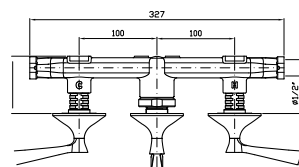

3 hole built-in bath-shower mixer with 2 way diverter.

Parte esterna
External part

ZB2695
ZB2695.C8
ZB2695.C40
ZB2695.C41

cromo - chrome
nickel
gold
brushed gold

Parte incasso
Built-in part

R99508

DOCCIA
Batteria incasso, rubinetti Hot e Cold.