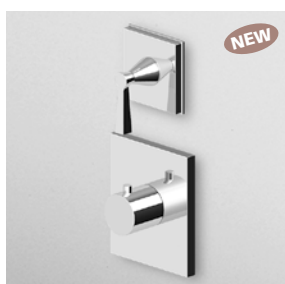

DOCCIA
Termostatico incasso da 1/2", con rubinetto d'arresto.

1/2" Built-in thermostatic shower mixer, with stop valve.

Parte esterna
External part

ZB2659
ZB2659.C8
ZB2659.C40
ZB2659.C41

cromo - chrome
nickel
gold
brushed gold