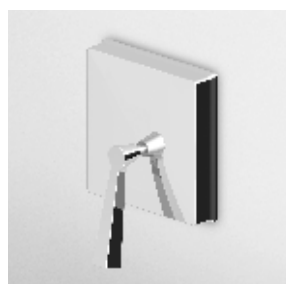

DOCCIA
Miscelatore monocomando incasso.

Built-in single lever shower mixer.

Parte esterna
External part

ZP3614
ZP3614.C8
ZP3614.C40
ZP3614.C41

cromo - chrome
nickel
gold
brushed gold