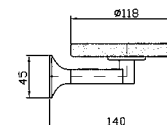

PORTA BICCHIERE
A muro con bicchiere in ceramica.

Ceramic wall tumbler holder.

ZAC513
ZAC513.C8
ZAC513.C40
ZAC513.C41
cromo - chrome
nickel
gold
brushed gold