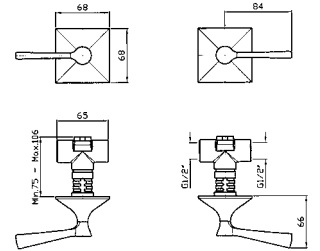

Parte incasso
Built-in part

R99503