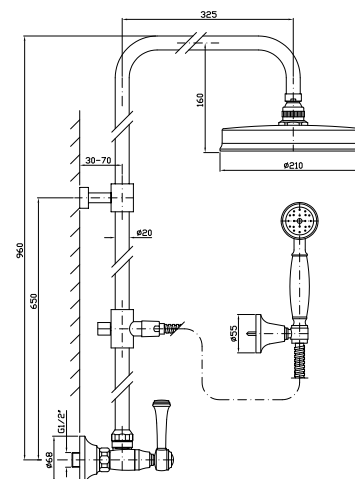

DEVIATORE 3 VIE
Senza apertura/chiusura acqua,
uscite da 1/2".

3 way diverter without water on/off
function, 1/2" outlets.

Parte esterna
External part

Z94590
Z94590.C8
Z94590.C40
Z94590.C41

cromo - chrome
nickel
gold
brushed gold

Parte incasso
Built-in part

R97835

COLONNA DOCCIA
Completa di gruppo esterno,
soffione in ottone e doccetta
Z9472P.C.

Shower column with exposed shower
mixer, brass shower head and
handshower Z9472P.C

ZAL860
ZAL860.C8
ZAL860.C40
ZAL860.C41

cromo - chrome
nickel
gold
brushed gold

COLONNA DOCCIA
Completa di gruppo esterno,
soffione in ottone e doccetta
Z9472P.C.

Shower column with exposed shower
mixer, brass shower head and
handshower Z9472P.C

ZAM860
ZAM860.C8
ZAM860.C40
ZAM860.C41

cromo - chrome
nickel
gold
brushed gold