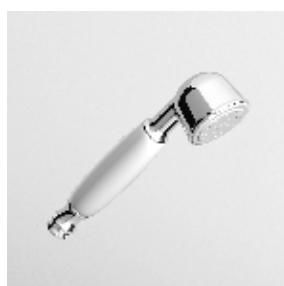

BRACCIO DOCCIA
A soffitto. Lunghezza 300 mm.
Ceiling mounted shower arm.
Length 300 mm.

Z94184
Z94184.C8
Z94184.C40
Z94184.C41
cromo - chrome
nickel
gold
brushed gold

Z92972
Z92972.C8
Z92972.C40
Z92972.C41
cromo - chrome
nickel
gold
brushed gold

SOFFIONE LATERALE
A getto fisso per cabine doccia, con sistema anticalcare.
Lateral shower head, simple jet, for shower box, with anti-limescale system.

Z92903
Z92903.C8
Z92903.C40
Z92903.C41
cromo - chrome
nickel
gold
brushed gold

ASTA MURALE SINGOLA
Con barra da 800 mm.
Slide rail with adjustable bracket.
Length 800 mm.

Z93107
Z93107.C8
Z93107.C40
Z93107.C41
cromo - chrome
nickel
gold
brushed gold

COMPLETO ASTA MURALE
Con barra da 800 mm, doccetta Z9472P.C, flessibile da 1500 mm.
Complete slide rail length 800 mm, handshower Z9472P.C, 1500 mm flexible hose.

Z93108
Z93108.C8
Z93108.C40
Z93108.C41
cromo - chrome
nickel
gold
brushed gold

DOCCETTA
A getto fisso in ottone, con impugnatura in ceramica.
Brass handshower simple jet.

Z9472P.C
Z9472P.C8
Z9472P.C40
Z9472P.C41
cromo - chrome
nickel
gold
brushed gold