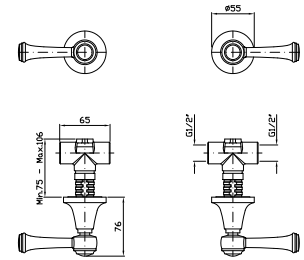

Parte incasso
Built-in part

R99503