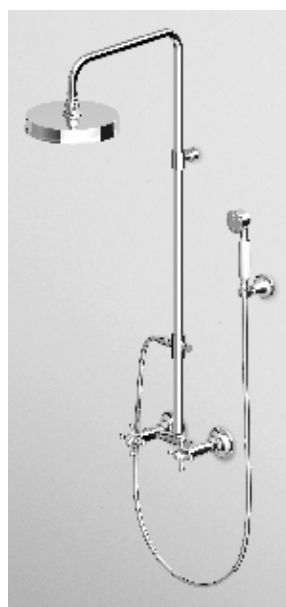

Parte esterna
External part

Z94589
Z94589.C8
Z94589.C40
Z94589.C41

cromo - chrome
nickel
gold
brushed gold

Parte incasso
Built-in part

R97835

COLONNA DOCCIA

Completa di gruppo esterno, soffione in ottone e doccetta Z9472P.C.

Shower column with exposed shower mixer, brass shower head and handshower Z9472P.C

ZAG860
ZAG860.C8
ZAG860.C40
ZAG860.C41

cromo - chrome
nickel
gold
brushed gold

**COLONNA DOCCIA
TERMOSTATICA**

Completa di termostatico
esterno, soffione in ottone e
doccetta Z9472P.C.

Shower column with exposed
thermostatic mixer, brass shower
head and handshower Z9472P.C

ZAG865

cromo - chrome

SOFFIONE

In ottone, a getto fisso con sistema
anticalcare, Ø 210 mm.

Brass shower head, with
anti-limescale system, Ø 210 mm.