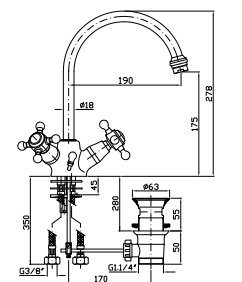

LAVABO
Batteria a tre fori con aeratore, scarico da 1¼", flessibili di collegamento.

3 hole basin mixer with aerator, 1¼" pop-up waste, flexible tails.

ZAG407
ZAG407.C8
ZAG407.C40
ZAG407.C41

Cromo - chrome
nickel
gold
brushed gold

LAVABO
Batteria a tre fori con bocca fissa, aeratore, scarico da 1¼", flessibili di collegamento.

3 hole basin mixer, fixed spout with aerator, 1¼" pop-up waste, flexible tails.

ZAG406
ZAG406.C8
ZAG406.C40
ZAG406.C41

Cromo - chrome
nickel
gold
brushed gold

LAVABO
Batteria incasso a 3 fori con aeratore.

3 hole built-in basin mixer, with aerator.

ZAG672
ZAG672.C8
ZAG672.C40
ZAG672.C41

Cromo - chrome
nickel
gold
brushed gold

Parte incasso con elementi liberi, distanza variabile.

Built-in part, not assembled, variable distance.

R99504

LAVABO
Batteria a tre fori con bocca fissa, aeratore, scarico da 1¼", flessibili di collegamento.

3 hole basin mixer, fixed spout with aerator, 1¼" pop-up waste, flexible tails.

ZAG405
ZAG405.C8
ZAG405.C40
ZAG405.C41

Cromo - chrome
nickel
gold
brushed gold

LAVABO
Monoforo con bocca fissa, aeratore, scarico da 1¼", flessibili di collegamento.

Single hole basin mixer, fixed spout with aerator, 1¼" pop-up waste, flexible tails.

ZAG262
ZAG262.C8
ZAG262.C40
ZAG262.C41

Cromo - chrome
nickel
gold
brushed gold