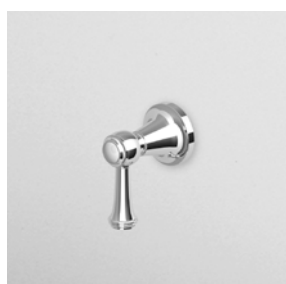

DEVIATORE 3 VIE
Senza apertura/chiusura acqua,
uscite da 1/2".

3 way diverter without water on/off
function, 1/2" outlets.

Parte esterna
External part

Z94589
Z94589.C8
Z94589.C40
Z94589.C41

cromo - chrome
nickel
gold
brushed gold