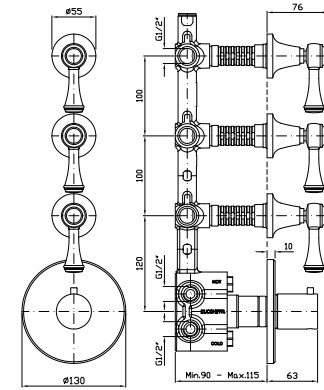

NEW

DOCCIA
Termostatico incasso da 1/2",
con 3 rubinetti d'arresto.

1/2" built-in thermostatic shower
mixer with 3 stop valves.

Parte esterna
External part

ZAL661
ZAL661.C8
ZAL661.C40
ZAL661.C41

cromo - chrome
nickel
gold
brushed gold