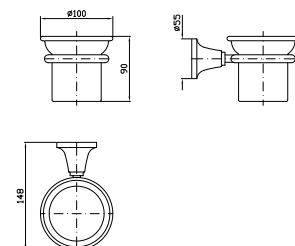

DISPENSER

A muro con contenitore in ceramica.

Ceramic wall mounted soap dispenser.

ZAD415
ZAD415.C8
ZAD415.C40
ZAD415.C41

cromo - chrome
nickel
gold
brushed gold