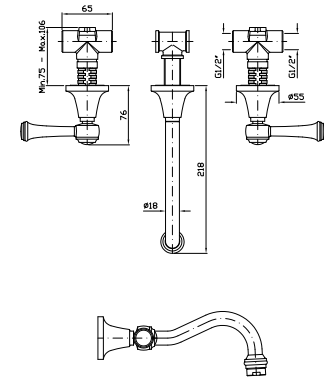

Parte incasso con elementi liberi, distanza variabile.

Built-in part, not assembled, variable distance.

R99504