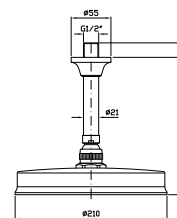

Z94184

cromo - chrome

- Z94184.C8**
- Z94184.C40**
- Z94184.C41**

- nickel
- gold
- brushed gold

BRACCIO DOCCIA

A soffitto. Lunghezza 130 mm.

Ceiling mounted shower arm.
Length 130 mm.

Z92971