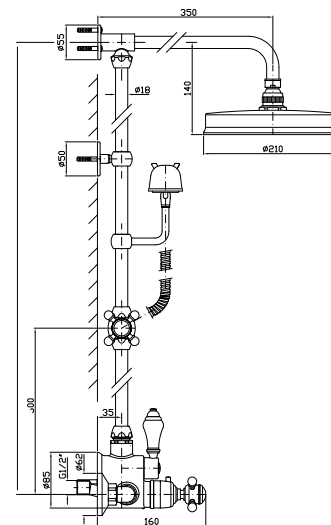

Shower column with exposed
thermostatic mixer, brass shower
head and handshower Z9472P.C

ZAG865

cromo - chrome

SOFFIONE

In ottone, a getto fisso con sistema
anticalcare, Ø 210 mm.

Brass shower head, with
anti-limescale system, Ø 210 mm.