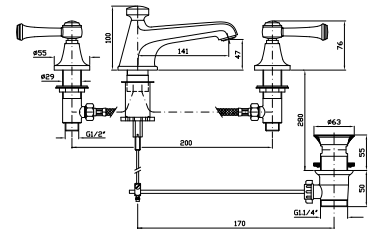

LAVABO
Batteria a tre fori con aeratore,
scarico da 1¼", flessibili di
collegamento.

3 hole basin mixer with aerator, 1¼"
pop-up waste, flexible tails.

ZAM407
ZAM407.C8
ZAM407.C40
ZAM407.C41

cromo - chrome
nickel
gold
brushed gold