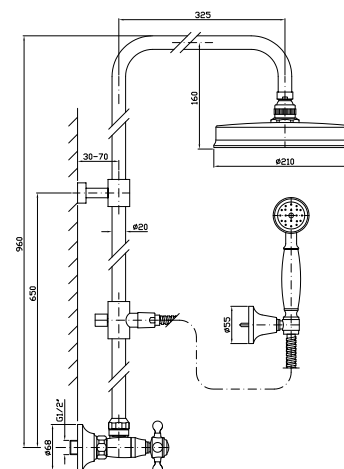

DOCCIA CON DEVIATORE 3 VIE

Termostatico incasso da 1/2" e deviatore a 3 vie con apertura/chiusura acqua.

1/2" built-in thermostatic shower mixer and 3 way diverter with water on/off function.

Parte esterna
External part

ZAL646
ZAL646.C8
ZAL646.C40
ZAL646.C41

cromo - chrome
nickel
gold
brushed gold

Parte incasso
Built-in part

R97815

DEVIATORE 3 VIE

Senza apertura/chiusura acqua, uscite da 1/2".

3 way diverter without water on/off function, 1/2" outlets.

Parte esterna
External part

Z94589
Z94589.C8
Z94589.C40
Z94589.C41

cromo - chrome
nickel
gold
brushed gold

Parte incasso
Built-in part

R97835

COLONNA DOCCIA

Completa di gruppo esterno, soffione in ottone e doccetta Z9472P.C.

Shower column with exposed shower mixer, brass shower head and handshower Z9472P.C

ZAG860
ZAG860.C8
ZAG860.C40
ZAG860.C41

cromo - chrome
nickel
gold
brushed gold