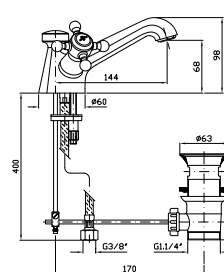

BIDET
Batteria a tre fori con aeratore, scarico da 1¼", flessibili di collegamento.

3 hole bidet mixer with aerator, 1¼" pop-up waste, flexible tails.

ZAG370
ZAG370.C8
ZAG370.C40
ZAG370.C41

cromo - chrome
nickel
gold
brushed gold