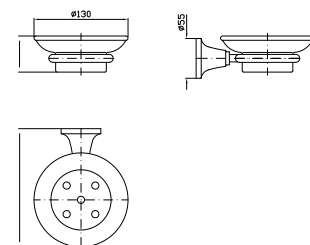

PORTA BICCHIERE

A muro con bicchiere in ceramica.

Ceramic wall tumbler holder.

ZAD413
ZAD413.C8
ZAD413.C40
ZAD413.C41

cromo - chrome
nickel
gold
brushed gold