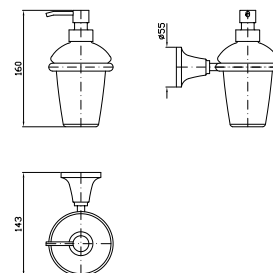

PORTA SPUGNA

A muro.

Wall sponge dish.

ZAD412
ZAD412.C8
ZAD412.C40
ZAD412.C41

cromo - chrome
nickel
gold
brushed gold