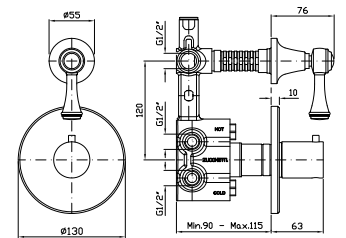

Parte incasso
Built-in part

R97820