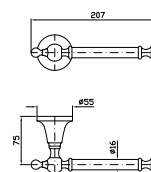

Ring towel holder.

ZAD425
ZAD425.C8
ZAD425.C40
ZAD425.C41

cromo - chrome
nickel
gold
brushed gold

A muro con piattino in ceramica.

Ceramic wall soap dish.

ZAD410
ZAD410.C8
ZAD410.C40
ZAD410.C41

cromo - chrome
nickel
gold
brushed gold

A muro con bicchiere in ceramica.

Ceramic wall tumbler holder.

ZAD413
ZAD413.C8
ZAD413.C40
ZAD413.C41

cromo - chrome
nickel
gold
brushed gold

A muro con contenitore in ceramica.

Ceramic wall mounted soap dispenser.

ZAD415
ZAD415.C8
ZAD415.C40
ZAD415.C41

cromo - chrome
nickel
gold
brushed gold

A muro.

Wall sponge dish.

ZAD412
ZAD412.C8
ZAD412.C40
ZAD412.C41

cromo - chrome
nickel
gold
brushed gold

Toilet-paper holder.

ZAD430
ZAD430.C8
ZAD430.C40
ZAD430.C41

cromo - chrome
nickel
gold
brushed gold