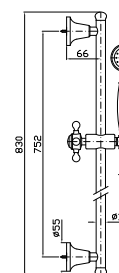

DOCCETTA
A getto fisso in ottone, con impugnatura in ceramica.
Brass handshower simple jet.

Z9472P.C
Z9472P.C8
Z9472P.C40
Z9472P.C41
cromo - chrome
nickel
gold
brushed gold