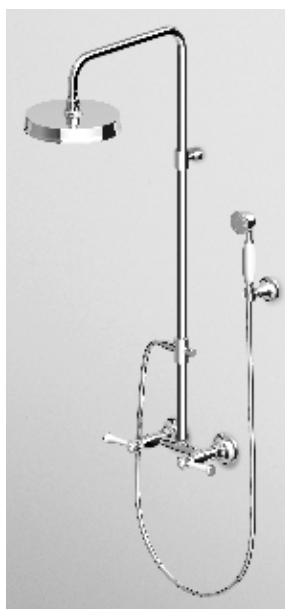

COLONNA DOCCIA
Completa di gruppo esterno,
soffione in ottone e doccetta
Z9472P.C.

Shower column with exposed shower
mixer, brass shower head and
handshower Z9472P.C

ZAM860
ZAM860.C8
ZAM860.C40
ZAM860.C41

cromo - chrome
nickel
gold
brushed gold