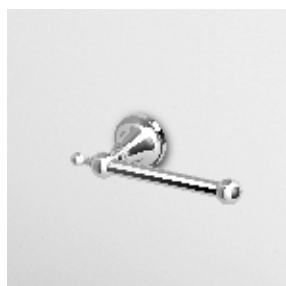

PORTA ROTOLO

Toilet-paper holder.

ZAD430
ZAD430.C8
ZAD430.C40
ZAD430.C41

cromo - chrome
nickel
gold
brushed gold