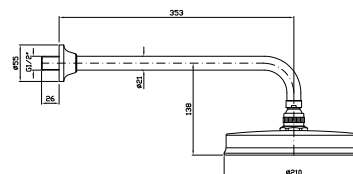

SOFFIONE
In ottone, a getto fisso con sistema
anticalcare, Ø210 mm.

Brass shower head with
anti-limescale system, Ø210 mm.

Z94184
Z94184.C8
Z94184.C40
Z94184.C41

cromo - chrome
nickel
gold
brushed gold

BRACCIO DOCCIA
A soffitto. Lunghezza 130 mm.

Ceiling mounted shower arm.
Length 130 mm.

Z92971
Z92971.C8
Z92971.C40
Z92971.C41

cromo - chrome
nickel
gold
brushed gold