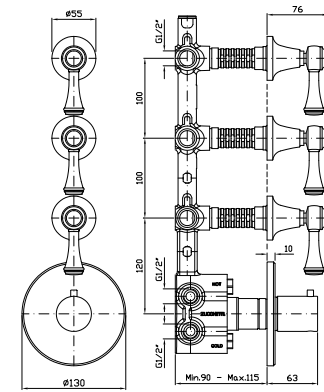

Parte incasso
Built-in part

R97822