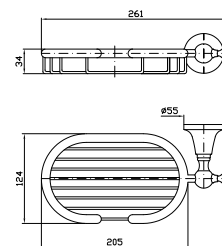

PORTA ROTOLO

Toilet-paper holder.

ZAD430
ZAD430.C8
ZAD430.C40
ZAD430.C41

cromo - chrome
nickel
gold
brushed gold