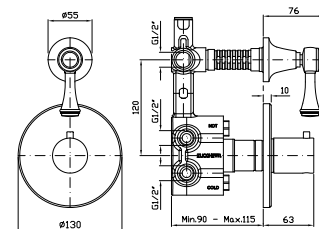

VASCA
Free standing con deviatore,
doccetta, flessibile da 1500 mm.

Free standing bath mixer
with shower set and pillars.

ZAL278
ZAL278.C8
ZAL278.C40
ZAL278.C41

cromo - chrome
nickel
gold
brushed gold

VASCA
Free standing con deviatore,
doccetta, flessibile da 1500 mm.

Free standing bath mixer
with shower set and pillars.

ZAM278
ZAM278.C8
ZAM278.C40
ZAM278.C41

cromo - chrome
nickel
gold
brushed gold

NEW

DOCCIA
Termostatico incasso da 1/2",
con rubinetto d'arresto.

1/2" built-in thermostatic shower
mixer with stop valve.

Parte esterna
External part

ZAL659
ZAL659.C8
ZAL659.C40
ZAL659.C41

cromo - chrome
nickel
gold
brushed gold

Parte incasso
Built-in part

R97820