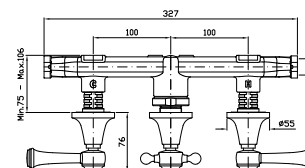

Parte incasso
Built-in part

R99508