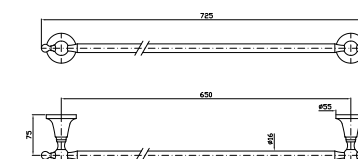

Towel holder length 50 cm.

ZAD421
ZAD421.C8
ZAD421.C40
ZAD421.C41

cromo - chrome
nickel
gold
brushed gold

PORTA SALVIETTE
Lunghezza 65 cm.

Towel holder length 65 cm.

ZAD422
ZAD422.C8
ZAD422.C40
ZAD422.C41

cromo - chrome
nickel
gold
brushed gold