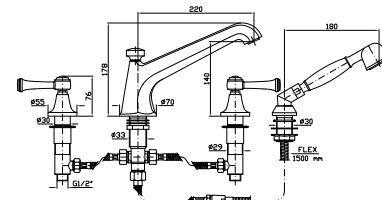

4 hole bath-mixer, spout with
diverter, pull out shower Z9472P.C,
1500 mm flexible hose.

Struttura bordo vasca vedi pag. 380
Fixing structure see pag. 380

ZAL486
ZAL486.C8
ZAL486.C40
ZAL486.C41

cromo - chrome
nickel
gold
brushed gold