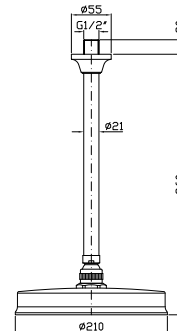

SOFFIONE LATERALE
A getto fisso per cabine doccia, con sistema anticalcare.

Lateral shower head, simple jet, for shower box, with anti-limescale system.

Z92903
Z92903.C8
Z92903.C40
Z92903.C41

cromo - chrome
nickel
gold
brushed gold