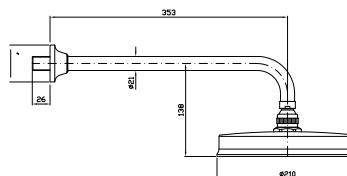

BRACCIO DOCCIA

A parete. Lunghezza 350 mm.

Wall mounted shower arm.
Length 350 mm.

Z92970

cromo - chrome

- **Z92970.C8**
- **Z92970.C40**
- **Z92970.C41**

- nickel
- gold
- brushed gold