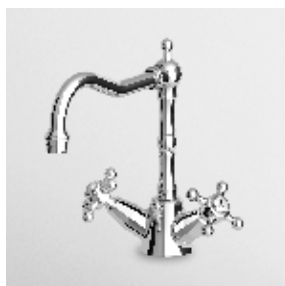

3 hole basin mixer, fixed spout with aerator, 1¼" pop-up waste, flexible tails.

ZAG405
ZAG405.C8
ZAG405.C40
ZAG405.C41

Cromo - chrome
 nickel
 gold
 brushed gold

LAVABO
 Monoforo con bocca fissa, aeratore, scarico da 1¼", flessibili di collegamento.

Single hole basin mixer, fixed spout with aerator, 1¼" pop-up waste, flexible tails.

ZAG262
ZAG262.C8
ZAG262.C40
ZAG262.C41

Cromo - chrome
 nickel
 gold
 brushed gold

LAVABO
 Monoforo con bocca fissa, aeratore, scarico da 1¼", flessibili di collegamento.