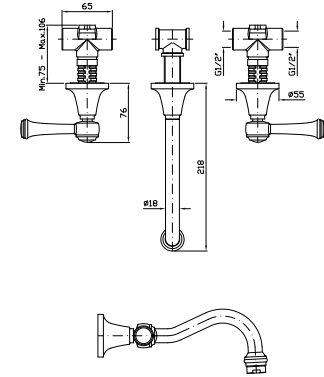

Parte incasso con elementi liberi, distanza variabile.

Built-in part, not assembled, variable distance.

R99504