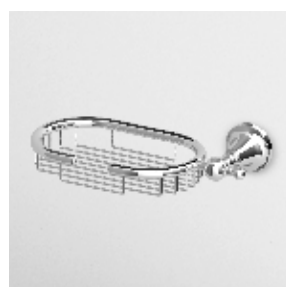

APPENDIABITI DOPPIO

PORTA SPUGNA

A muro.

Wall sponge dish.

ZAD412
ZAD412.C8
ZAD412.C40
ZAD412.C41

cromo - chrome
nickel
gold
brushed gold