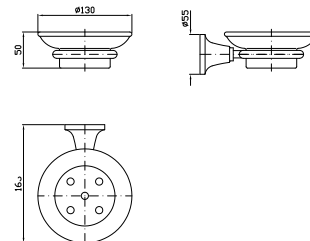

PORTA BICCHIERE

A muro con bicchiere in ceramica.

Ceramic wall tumbler holder.

ZAD413
ZAD413.C8
ZAD413.C40
ZAD413.C41

cromo - chrome
nickel
gold
brushed gold