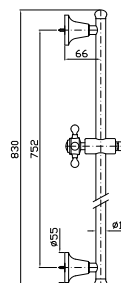

cromo - chrome
nickel
gold
brushed gold

COMPLETO ASTA MURALE
Con barra da 800 mm, doccetta Z9472P.C, flessibile da 1500 mm.

Complete slide rail length 800 mm, handshower Z9472P.C, 1500 mm flexible hose.