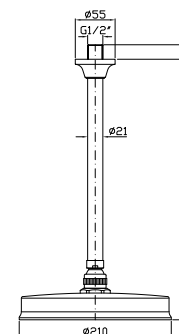

BRACCIO DOCCIA
A soffitto. Lunghezza 300 mm.
Ceiling mounted shower arm.
Length 300 mm.

Z94184
Z94184.C8
Z94184.C40
Z94184.C41
cromo - chrome
nickel
gold
brushed gold

Z92972
Z92972.C8
Z92972.C40
Z92972.C41
cromo - chrome
nickel
gold
brushed gold