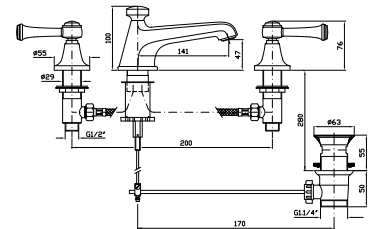

LAVABO
Batteria a tre fori con bocca fissa,
aeratore, scarico da 1¼", flessibili di
collegamento.

3 hole basin mixer, fixed spout with
aerator, 1¼" pop-up waste, flexible
tails.

ZAL406
ZAL406.C8
ZAL406.C40
ZAL406.C41

cromo - chrome
nickel
gold
brushed gold