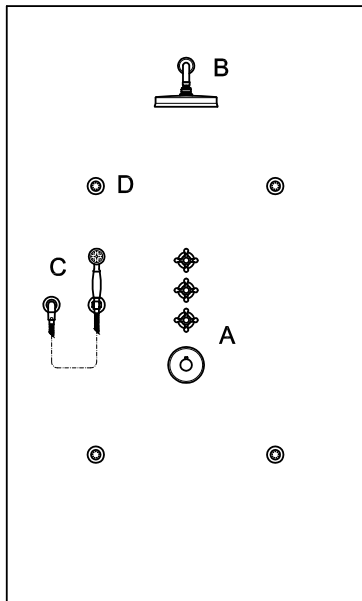

COMPOSIZIONE 3

A ZAG661
R97822

B Z94184
Z92970

C Z93811
Z93791
Z9472P.C
Z93867

D Z92903 (x4)

TOTALE