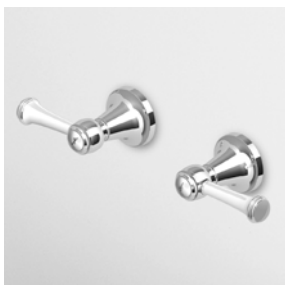

DOCCIA
Batteria incasso, rubinetti Hot e Cold.

Built-in shower mixer, taps Hot and Cold.

Parte esterna
External part

ZAM738
ZAM738.C8
ZAM738.C40
ZAM738.C41

cromo - chrome
nickel
gold
brushed gold