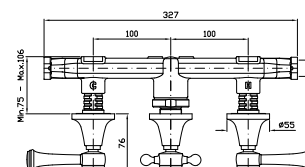

Parte incasso
Built-in part

R99508