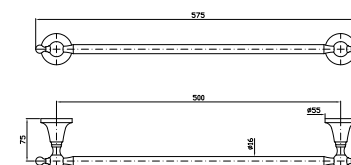

PORTA SALVIETTE
Lunghezza 65 cm.

Towel holder length 65 cm.

ZAD422
ZAD422.C8
ZAD422.C40
ZAD422.C41

cromo - chrome
nickel
gold
brushed gold