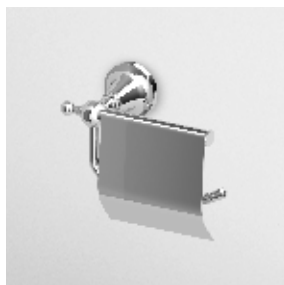

PORTA ROTOLO

Con coperchio.

Toilet-paper holder with cover.

ZAD431
ZAD431.C8
ZAD431.C40
ZAD431.C41

cromo - chrome
nickel
gold
brushed gold