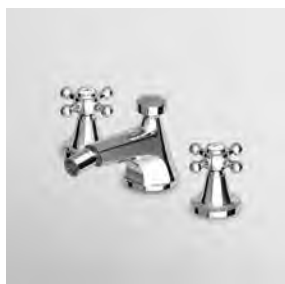

Single hole basin mixer, fixed spout with aerator, 1¼" pop-up waste, flexible tails.

ZAG262
ZAG262.C8
ZAG262.C40
ZAG262.C41

Cromo - chrome
 nickel
 gold
 brushed gold

LAVABO
 Monoforo con bocca fissa, aeratore, scarico da 1¼", flessibili di collegamento.

Single hole basin mixer, fixed spout with aerator, 1¼" pop-up waste, flexible tails.

ZAG362
ZAG362.C8
ZAG362.C40
ZAG362.C41

cromo - chrome
 nickel
 gold
 brushed gold

LAVABO
 Monoforo con aeratore, scarico da 1¼", flessibili di collegamento.

Single hole basin mixer with aerator, 1¼" pop-up waste, flexible tails.

ZAG530
ZAG530.C8
ZAG530.C40
ZAG530.C41

cromo - chrome
 nickel
 gold
 brushed gold

BIDET
 Batteria a tre fori con aeratore, scarico da 1¼", flessibili di collegamento.

3 hole bidet mixer with aerator, 1¼" pop-up waste, flexible tails.

ZAG370
ZAG370.C8
ZAG370.C40
ZAG370.C41

cromo - chrome
 nickel
 gold
 brushed gold

BIDET
 Monoforo con bocca fissa, aeratore, scarico da 1¼", flessibili di collegamento.