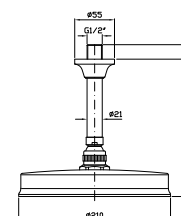

Shower column with exposed
thermostatic mixer, brass shower
head and handshower Z9472P.C

ZAG865

cromo - chrome

Brass shower head, with
anti-limescale system Ø 210 mm.

Z94184
Z94184.C8
Z94184.C40
Z94184.C41

cromo - chrome
nickel
gold
brushed gold

Wall mounted shower arm.
Length 350 mm.

Z92970
Z92970.C8
Z92970.C40
Z92970.C41

cromo - chrome
nickel
gold
brushed gold

Brass shower head with
anti-limescale system, Ø210 mm.

Z94184
Z94184.C8
Z94184.C40
Z94184.C41

cromo - chrome
nickel
gold
brushed gold

Ceiling mounted shower arm.
Length 130 mm.

Z92971
Z92971.C8
Z92971.C40
Z92971.C41

cromo - chrome
nickel
gold
brushed gold