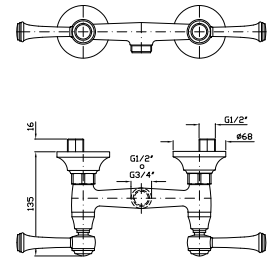

DOCCIA
Gruppo esterno con uscita da 3/4" e riduttore da 1/2".

Exposed shower mixer with 3/4" outlet, and 1/2" reducer.

ZAM055
ZAM055.C8
ZAM055.C40
ZAM055.C41

cromo - chrome
nickel
gold
brushed gold