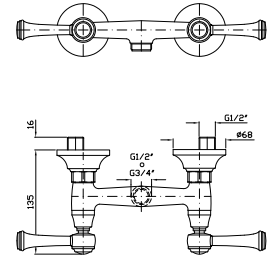

DOCCIA
Batteria incasso, rubinetti Hot e Cold.

Built-in shower mixer, taps Hot and Cold.

Parte esterna
External part

ZAL738
ZAL738.C8
ZAL738.C40
ZAL738.C41

cromo - chrome
nickel
gold
brushed gold