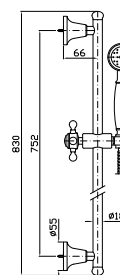

DOCCETTA
A getto fisso in ottone, con impugnatura in ceramica.

Brass handshower simple jet.

Z9472P.C
Z9472P.C8
Z9472P.C40
Z9472P.C41

cromo - chrome
nickel
gold
brushed gold