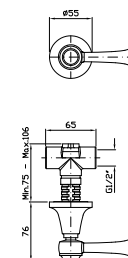

Parte incasso
Built-in part

R99779