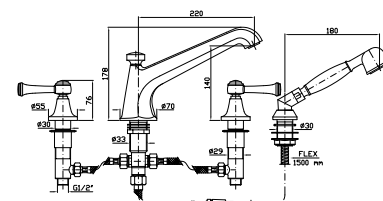

RUBINETTO
Incasso da 1/2".

1/2" wall valve.

Parte esterna
External part

ZAL729
ZAL729.C8
ZAL729.C40
ZAL729.C41

cromo - chrome
nickel
gold
brushed gold

Parte incasso
Built-in part

R99779

RUBINETTO
Incasso da 1/2".

1/2" wall valve.

Parte esterna
External part

ZAM729
ZAM729.C8
ZAM729.C40
ZAM729.C41

cromo - chrome
nickel
gold
brushed gold

Parte incasso
Built-in part

R99779

BORDO-VASCA
Batteria a 4 fori, bocca fissa
con deviatore, doccia estraibile
Z9472P.C, flessibile da 1500 mm.

4 hole bath-mixer, spout with
diverter, pull out shower Z9472P.C,
1500 mm flexible hose.

Struttura bordo vasca vedi pag. 380
Fixing structure see pag. 380

ZAL486
ZAL486.C8
ZAL486.C40
ZAL486.C41

cromo - chrome
nickel
gold
brushed gold

BORDO-VASCA
Batteria a 4 fori, bocca fissa con
deviatore, doccia estraibile Z9472P.C,
flessibile da 1500 mm.

4 hole bath-mixer, spout with
diverter, pull out shower Z9472P.C,
1500 mm flexible hose.

Struttura bordo vasca vedi pag. 380
Fixing structure see pag. 380

ZAM486
ZAM486.C8
ZAM486.C40
ZAM486.C41

cromo - chrome
nickel
gold
brushed gold