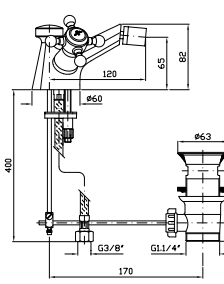

LAVABO
Monoforo con bocca fissa, aeratore, scarico da 1¼", flessibili di collegamento.

Single hole basin mixer, fixed spout with aerator, 1¼" pop-up waste, flexible tails.

ZAG362
ZAG362.C8
ZAG362.C40
ZAG362.C41

cromo - chrome
nickel
gold
brushed gold

LAVABO
Monoforo con aeratore, scarico da 1¼", flessibili di collegamento.

Single hole basin mixer with aerator, 1¼" pop-up waste, flexible tails.

ZAG530
ZAG530.C8
ZAG530.C40
ZAG530.C41

cromo - chrome
nickel
gold
brushed gold

BIDET
Batteria a tre fori con aeratore, scarico da 1¼", flessibili di collegamento.

3 hole bidet mixer with aerator, 1¼" pop-up waste, flexible tails.

ZAG370
ZAG370.C8
ZAG370.C40
ZAG370.C41

cromo - chrome
nickel
gold
brushed gold

BIDET
Monoforo con bocca fissa, aeratore, scarico da 1¼", flessibili di collegamento.

Single hole bidet mixer, fixed spout with aerator, 1¼" pop-up waste, flexible tails.

ZAG264
ZAG264.C8
ZAG264.C40
ZAG264.C41

cromo - chrome
nickel
gold
brushed gold

BIDET
Monoforo con bocca fissa, aeratore, scarico da 1¼", flessibili di collegamento.

Single hole bidet mixer, fixed spout with aerator, 1¼" pop-up waste, flexible tails.

ZAG364
ZAG364.C8
ZAG364.C40
ZAG364.C41

cromo - chrome
nickel
gold
brushed gold

BIDET
Monoforo con aeratore, scarico da 1¼", flessibili di collegamento.

Single hole bidet mixer with aerator, 1¼" pop-up waste, flexible tails.

ZAG605
ZAG605.C8
ZAG605.C40
ZAG605.C41

cromo - chrome
nickel
gold
brushed gold