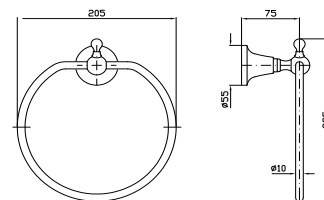

PORTA SAPONE

A muro con piattino in ceramica.

Ceramic wall soap dish.

ZAD410
ZAD410.C8
ZAD410.C40
ZAD410.C41

cromo - chrome
nickel
gold
brushed gold