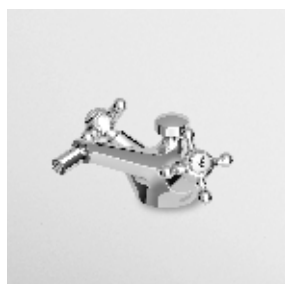

3 hole bidet mixer with aerator, 1¼" pop-up waste, flexible tails.

ZAG370
ZAG370.C8
ZAG370.C40
ZAG370.C41

cromo - chrome
 nickel
 gold
 brushed gold

BIDET
 Monoforo con bocca fissa, aeratore, scarico da 1¼", flessibili di collegamento.

Single hole bidet mixer, fixed spout with aerator, 1¼" pop-up waste, flexible tails.

ZAG264
ZAG264.C8
ZAG264.C40
ZAG264.C41

cromo - chrome
 nickel
 gold
 brushed gold

BIDET
 Monoforo con bocca fissa, aeratore, scarico da 1¼", flessibili di collegamento.

Single hole bidet mixer, fixed spout with aerator, 1¼" pop-up waste, flexible tails.

ZAG364
ZAG364.C8
ZAG364.C40
ZAG364.C41

cromo - chrome
 nickel
 gold
 brushed gold

BIDET
 Monoforo con aeratore, scarico da 1¼", flessibili di collegamento.