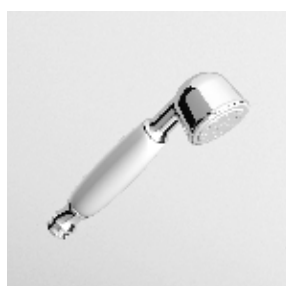

Z92903
Z92903.C8
Z92903.C40
Z92903.C41

cromo - chrome
nickel
gold
brushed gold

ASTA MURALE SINGOLA
Con barra da 800 mm.

Slide rail with adjustable bracket. Length 800 mm.

Z93107
Z93107.C8
Z93107.C40
Z93107.C41

cromo - chrome
nickel
gold
brushed gold

COMPLETO ASTA MURALE
Con barra da 800 mm, doccetta Z9472P.C, flessibile da 1500 mm.

Complete slide rail length 800 mm, handshower Z9472P.C, 1500 mm flexible hose.

Z93108
Z93108.C8
Z93108.C40
Z93108.C41

cromo - chrome
nickel
gold
brushed gold

DOCCETTA
A getto fisso in ottone, con impugnatura in ceramica.

Brass handshower simple jet.

Z9472P.C
Z9472P.C8
Z9472P.C40
Z9472P.C41