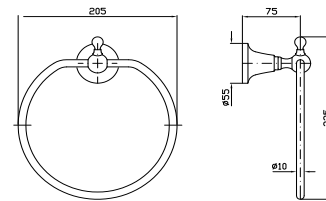

PORTA SAPONE

A muro con piattino in ceramica.

Ceramic wall soap dish.

ZAD410
ZAD410.C8
ZAD410.C40
ZAD410.C41

cromo - chrome
nickel
gold
brushed gold