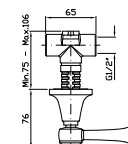

Parte incasso
Built-in part

R99779