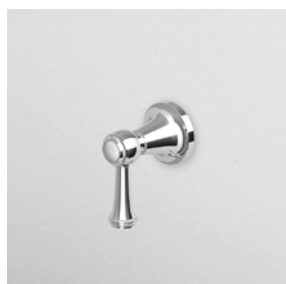

Parte esterna
External part

ZAL646
ZAL646.C8
ZAL646.C40
ZAL646.C41

cromo - chrome
nickel
gold
brushed gold

Parte incasso
Built-in part

R97815

DEVIATORE 3 VIE

Senza apertura/chiusura acqua, uscite da 1/2".

3 way diverter without water on/off function, 1/2" outlets.