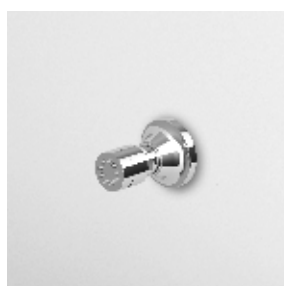

Z94184

cromo - chrome

- Z94184.C8**
- Z94184.C40**
- Z94184.C41**

- nickel
- gold
- brushed gold

BRACCIO DOCCIA

A soffitto. Lunghezza 130 mm.

Ceiling mounted shower arm.
Length 130 mm.

Z92971

cromo - chrome

- Z92971.C8**
- Z92971.C40**
- Z92971.C41**

- nickel
- gold
- brushed gold

SOFFIONE
In ottone, a getto fisso con sistema anticalcare, Ø210 mm.

Brass shower head with anti-limescale system, Ø210 mm.

BRACCIO DOCCIA
A soffitto. Lunghezza 300 mm.
Ceiling mounted shower arm.
Length 300 mm.

Z94184
Z94184.C8
Z94184.C40
Z94184.C41
cromo - chrome
nickel
gold
brushed gold

Z92972
Z92972.C8
Z92972.C40
Z92972.C41
cromo - chrome
nickel
gold
brushed gold