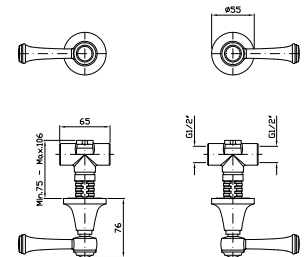

R99503

DOCCIA
Batteria incasso, rubinetti Hot e Cold.

Built-in shower mixer, taps Hot and Cold.

Parte esterna
External part

ZAM738
ZAM738.C8
ZAM738.C40
ZAM738.C41

cromo - chrome
nickel
gold
brushed gold

Parte incasso
Built-in part