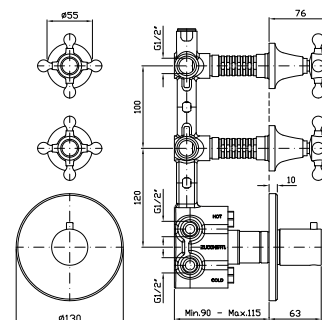

Parte incasso
Built-in part

R97821