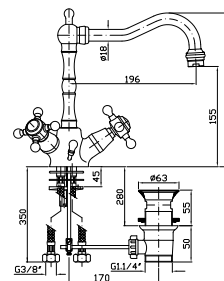

LAVABO
Monoforo con aeratore, scarico da 1¼", flessibili di collegamento.

Single hole basin mixer with aerator, 1¼" pop-up waste, flexible tails.

ZAG530
ZAG530.C8
ZAG530.C40
ZAG530.C41

cromo - chrome
nickel
gold
brushed gold