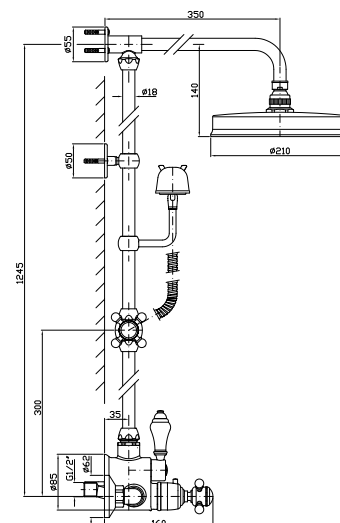

SOFFIONE
In ottone, a getto fisso con sistema
anticalcare, Ø 210 mm.

Brass shower head, with
anti-limescale system Ø 210 mm.

Z94184
Z94184.C8
Z94184.C40
Z94184.C41

cromo - chrome
nickel
gold
brushed gold