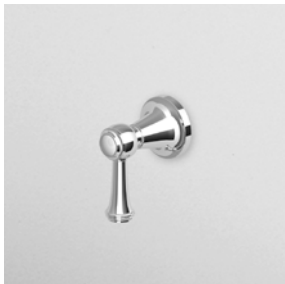

1/2" built-in thermostatic shower
mixer with 4 stop valves.

Parte esterna
External part

ZAG662
ZAG662.C8
ZAG662.C40
ZAG662.C41

cromo - chrome
nickel
gold
brushed gold

Parte incasso
Built-in part

R97823

DOCCIA CON DEVIATORE 2 VIE
Termostatico incasso da 1/2"
e deviatore a 2 vie con
apertura/chiusura acqua.

1/2" built-in thermostatic shower
mixer and 2 way diverter with water
on/off function.

Parte esterna
External part

ZAL646
ZAL646.C8
ZAL646.C40
ZAL646.C41

cromo - chrome
nickel
gold
brushed gold

Parte incasso
Built-in part

R97810

DEVIATORE 2 VIE
Senza apertura/chiusura acqua,
uscite da 1/2".

2 way diverter without water on/off
function, 1/2" outlets.

Parte esterna
External part

Z94589
Z94589.C8
Z94589.C40
Z94589.C41

cromo - chrome
nickel
gold
brushed gold