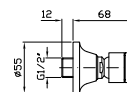

ASTA MURALE SINGOLA
Con barra da 800 mm.

Slide rail with adjustable bracket. Length 800 mm.

Z93107
Z93107.C8
Z93107.C40
Z93107.C41

cromo - chrome
nickel
gold
brushed gold