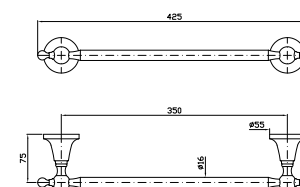

cromo - chrome
nickel
gold
brushed gold

PORTA SALVIETTE
Lunghezza 35 cm.

Towel holder length 35 cm.

ZAD420
ZAD420.C8
ZAD420.C40
ZAD420.C41

cromo - chrome
nickel
gold
brushed gold

PORTA SALVIETTE
Lunghezza 50 cm.