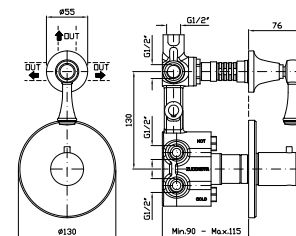

Parte incasso
Built-in part

R97815