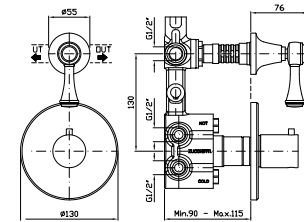

DEVIATORE 2 VIE
Senza apertura/chiusura acqua,
uscite da 1/2".

2 way diverter without water on/off
function, 1/2" outlets.

Parte esterna
External part

Z94589
Z94589.C8
Z94589.C40
Z94589.C41

cromo - chrome
nickel
gold
brushed gold