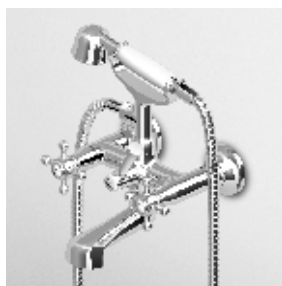

VASCA-DOCCIA
Gruppo esterno con deviatore, aeratore, doccia Z9472P.C, flessibile da 1500 mm.

Exposed bath-shower mixer with diverter, aerator, handshower Z9472P.C, 1500 mm flexible hose.

ZAG254
ZAG254.C8
ZAG254.C40
ZAG254.C41

cromo - chrome
nickel
gold
brushed gold