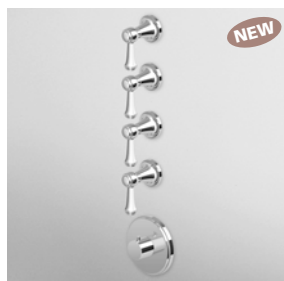

NEW

DOCCIA
Termostatico incasso da 1/2",
con 4 rubinetti d'arresto.

1/2" built-in thermostatic shower
mixer with 4 stop valves.

Parte esterna
External part

ZAM662
ZAM662.C8
ZAM662.C40
ZAM662.C41

cromo - chrome
nickel
gold
brushed gold