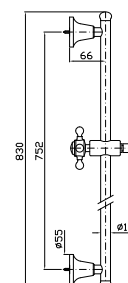

COMPLETO ASTA MURALE
Con barra da 800 mm, doccetta Z9472P.C, flessibile da 1500 mm.
Complete slide rail length 800 mm, handshower Z9472P.C, 1500 mm flexible hose.

Z93108
Z93108.C8
Z93108.C40
Z93108.C41
cromo - chrome
nickel
gold
brushed gold