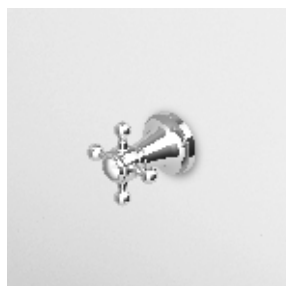

ZAG738
ZAG738.C8
ZAG738.C40
ZAG738.C41

cromo - chrome
nickel
gold
brushed gold

Parte incasso
Built-in part

R99503

RUBINETTO
Incasso da 1/2".

1/2" wall valve.

Parte esterna
External part

ZAG729
ZAG729.C8
ZAG729.C40
ZAG729.C41