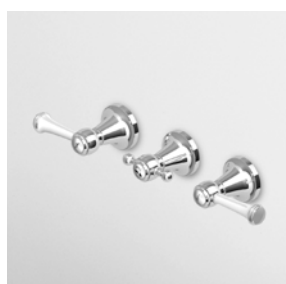

VASCA-DOCCIA
Gruppo incasso a 3 fori con deviatore a 2 vie.

3 hole built-in bath-shower mixer, with 2 way diverter.

ZAM695
ZAM695.C8
ZAM695.C40
ZAM695.C41

cromo - chrome
nickel
gold
brushed gold