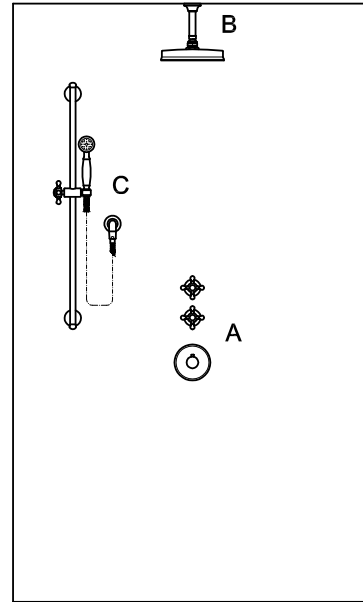

COMPOSIZIONE 2

A ZAG660
R97821

B Z94184
Z92971

C Z93108
Z93811

TOTALE