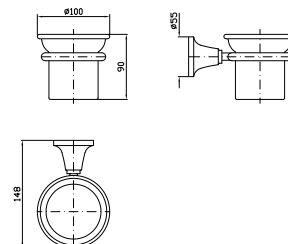

DISPENSER

A muro con contenitore in ceramica.

Ceramic wall mounted soap dispenser.

ZAD415
ZAD415.C8
ZAD415.C40
ZAD415.C41

cromo - chrome
nickel
gold
brushed gold