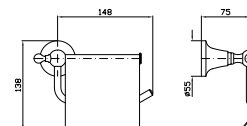

PORTA SCOPINO

A muro.

WC brush set, wall mounted.

ZAD455
ZAD455.C8
ZAD455.C40
ZAD455.C41

cromo - chrome
nickel
gold
brushed gold