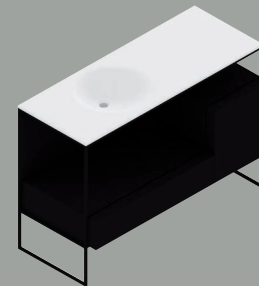

48

Morphing/steel mobile con lavabo integrato e cassetto
console with integrated washbasin and drawer

42

Morphing/steel mobile con lavabo integrato e cassetto
console with integrated washbasin and drawer

43, 45

Morphing/steel mobile con lavabo integrato, cassetto e cassettone
console with integrated washbasin and drawers

46, 47, 48

Morphing/steel mobile con lavabo integrato, cassetto e cassettone
console with integrated washbasin and drawers