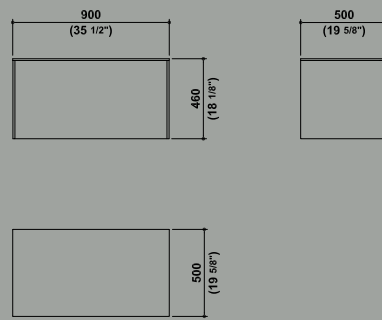

44

Morphing/unit mobile sospeso con lavabo integrato
wall-mounted under-cupboard with integrated washbasin

49, 50

Morphing/unit mobile sospeso con cassettone
wall-mounted base unit with pull-out drawer

Morphing/unit mobile sospeso con lavabo integrato
wall-mounted under-cupboard with integrated washbasin