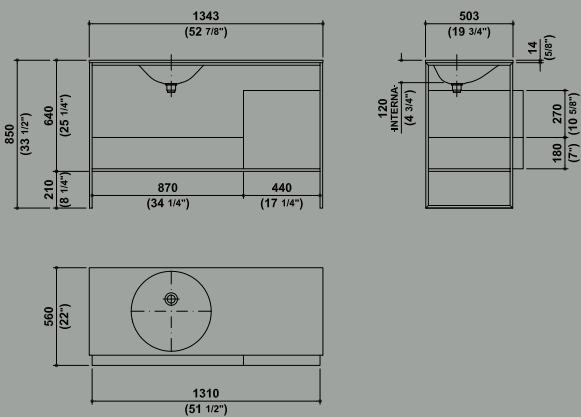

46, 47, 48

Morphing/steel mobile con lavabo integrato, cassetto e cassettone
console with integrated washbasin and drawers