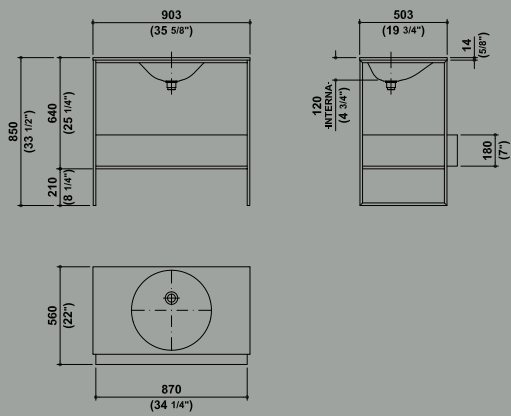

43, 45

Morphing/steel mobile con lavabo integrato, cassetto e cassettone
console with integrated washbasin and drawers