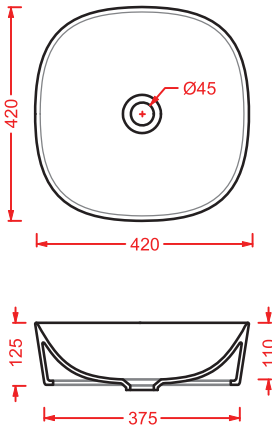

GHL001 GHOST 42
lavabo appoggio
countertop washbasin