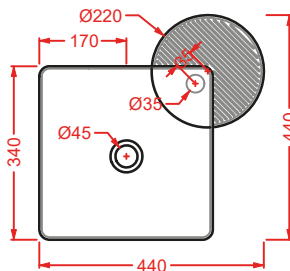

**CAL001 CARTESIO**

lavabo appoggio ovale  
oval countertop washbasin

**CAL002 CARTESIO**

lavabo appoggio rettangolare  
rectangular countertop washbasin

**CAL003 CARTESIO**

lavabo appoggio quadrato  
squared countertop washbasin

**CAL004 CARTESIO**

lavabo appoggio tondo  
round countertop washbasin

**CAC001 CARTESIO**

piattino in ceramica quadrato  
squared ceramic tray

**CAC002 CARTESIO**

piattino in ceramica tondo  
round ceramic tray