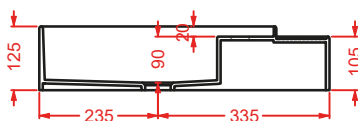

**CAL001 CARTESIO**

lavabo appoggio ovale  
oval countertop washbasin

**CAL002 CARTESIO**

lavabo appoggio rettangolare  
rectangular countertop washbasin

**CAL003 CARTESIO**

lavabo appoggio quadrato  
squared countertop washbasin

**CAL004 CARTESIO**

lavabo appoggio tondo  
round countertop washbasin

**CAC001 CARTESIO**

piattino in ceramica quadrato  
squared ceramic tray

**CAC002 CARTESIO**

piattino in ceramica tondo  
round ceramic tray