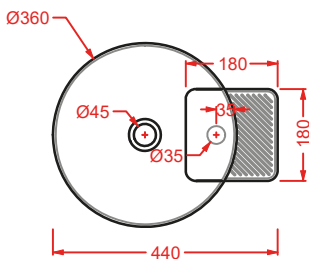

**CAL001 CARTESIO**

lavabo appoggio ovale  
oval countertop washbasin

**CAL002 CARTESIO**

lavabo appoggio rettangolare  
rectangular countertop washbasin

**CAL003 CARTESIO**

lavabo appoggio quadrato  
squared countertop washbasin

**CAL004 CARTESIO**

lavabo appoggio tondo  
round countertop washbasin

**CAC001 CARTESIO**

piattino in ceramica quadrato  
squared ceramic tray

**CAC002 CARTESIO**

piattino in ceramica tondo  
round ceramic tray