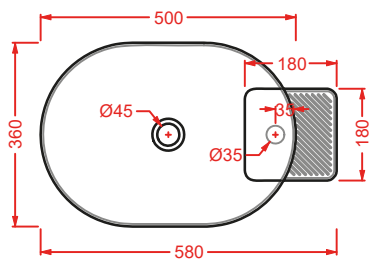

CAL001 CARTESIO

lavabo appoggio ovale
oval countertop washbasin