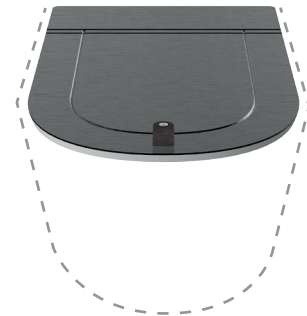

●
titanio
titanium