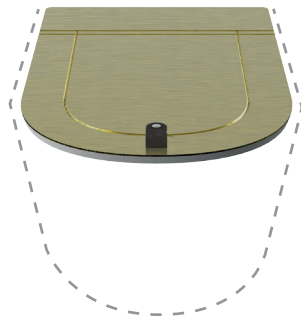

THE ONE WC SEAT/VARIATIONS

finiture - finishes...

●
oro
gold