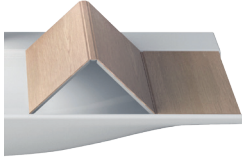

colore	codice	kg	pz. pallet Italia	pz. pallet Export	euro
THE ONE		THA002 80	3	-	-	
cover hi-tech per consolle finitura bianco matt						
<i>hi-tech cover for consolle in matt white finish</i>						
		THA002 81	3	-	-	
cover hi-tech per consolle finitura nero matt						
<i>hi-tech cover for consolle in matt black finish</i>						
		THA002 82	3	-	-	
cover hi-tech per consolle finitura rovere						
<i>hi-tech cover for consolle in oak finish</i>						
		THA002 83	3	-	-	
cover hi-tech per consolle finitura noce canaletto						
<i>hi-tech cover for consolle in black walnut finish</i>						
		THA002 79	3	-	-	
cover hi-tech per consolle finitura inox						
<i>hi-tech cover for consolle in inox finish</i>						
		THA002 78	3	-	-	
cover hi-tech per consolle finitura titanio						
<i>hi-tech cover for consolle in titanium finish</i>						
		THA002 77	3	-	-	
cover hi-tech per consolle finitura rame						
<i>hi-tech cover for consolle in copper finish</i>						
		THA002 73	3	-	-	
cover hi-tech per consolle finitura oro						
<i>hi-tech cover for consolle in gold finish</i>