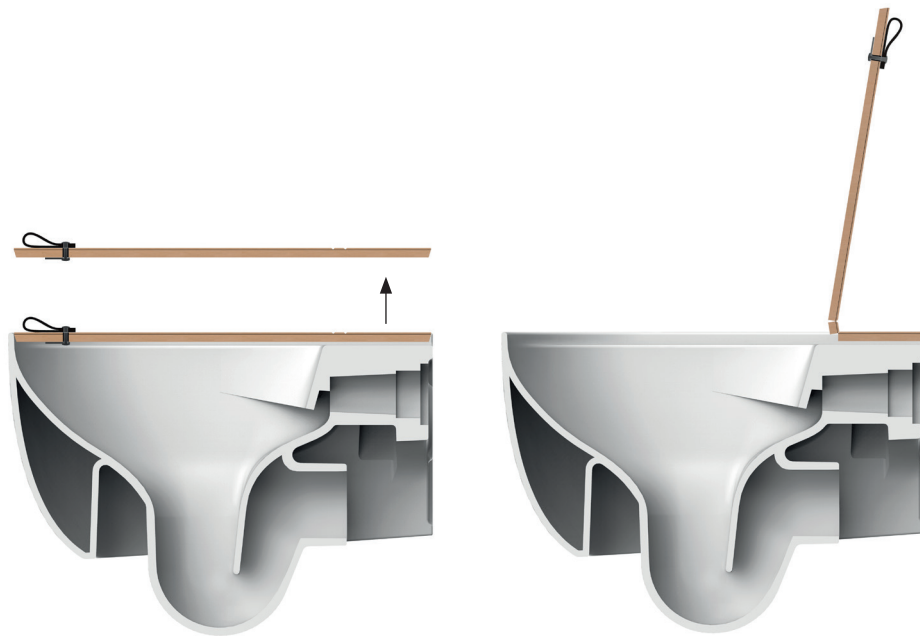

HINGELESS SEAT

HINGELESS

patent pending

La tecnologia Wood-skin® permette di ricavare il sedile dalla fresatura di un'unica lastra composta da due strati di materiale (PMMA e HPL / tranciato legno) inframezzati da un tessuto polimerico tecnico ad alta resistenza (resistenza a trazione ~50N/cm).

The Wood-skin® technology allows the creation of the seat cover through the milling of a unique sheet composed of two external layers (PMMA and HPL / multi-laminar wood veneer) with another highly resistant polymeric layer between them (traction resistance ~50N/cm).

1

sedile ultra sottile (10mm)
senza cerniere

ultra slim seat (10mm)
with NO hinges

2

sedile incassato e continuo
fino a parete che evidenzia il bordo fino

the back to wall inset seat
highlights the thin rim

3

sgancio rapido
per una pulizia totale

easy take off
for a total cleaning