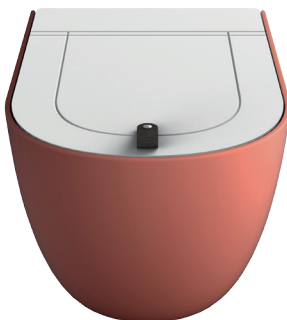

rosso corallo
red coral