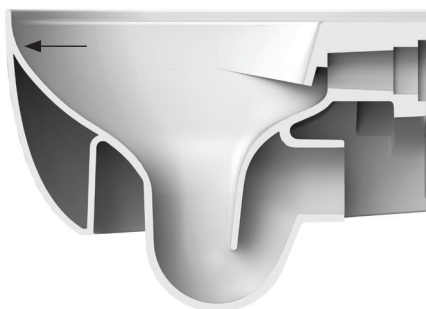

EDGELESS + RIMLESS WC

RIMLESS

La tecnologia rimless, con la conseguente eliminazione della brida, permette di togliere la camera ceramica e ridurre il bordo al minimo, ottenendo un'estetica ancora più minimal.

Without the rim, this technology allows the elimination of the ceramic chamber and the reduction of edge for enhanced minimal and clean aesthetics.