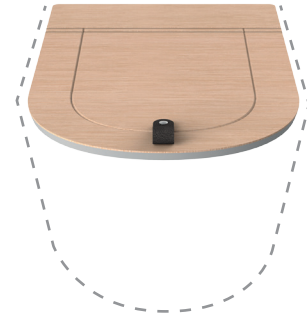

●
rovere
oak