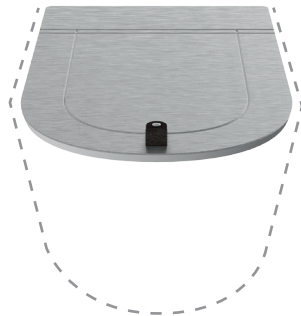

THE ONE WC SEAT/VARIATIONS

finiture - finishes...

●
inox
inox