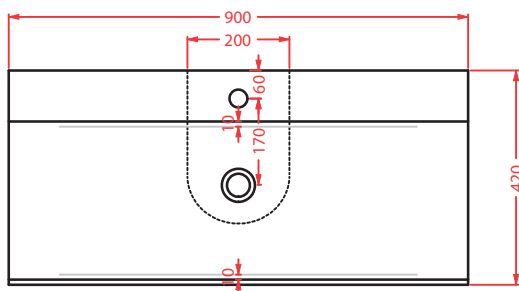

THL002 THE ONE

consolle 90
consolle 90