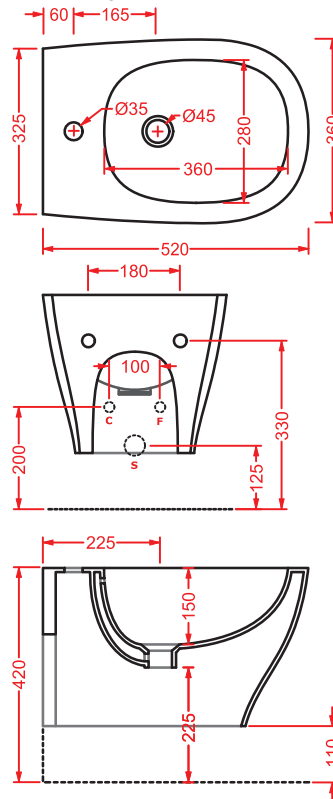

TEB002 / TEB004 TEN

bidet sospeso
wall-hung bidet