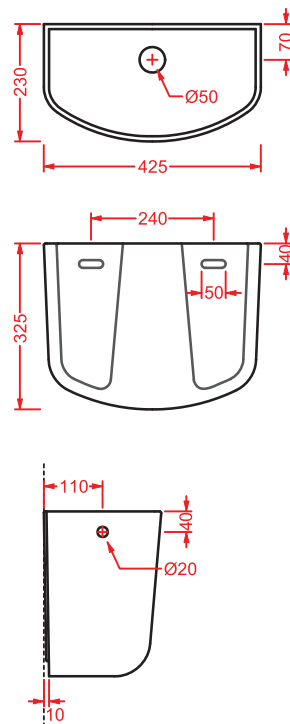

TEC001 TEN

cassetta alta universale
universal high ceramic cistern