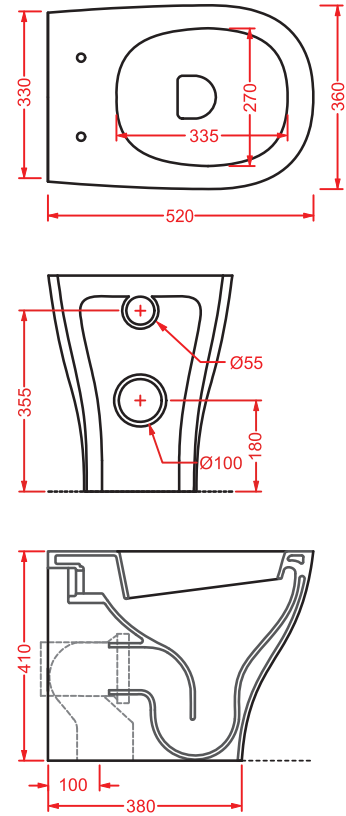

TEV002 TEN

vaso terra filomuro
back to wall WC