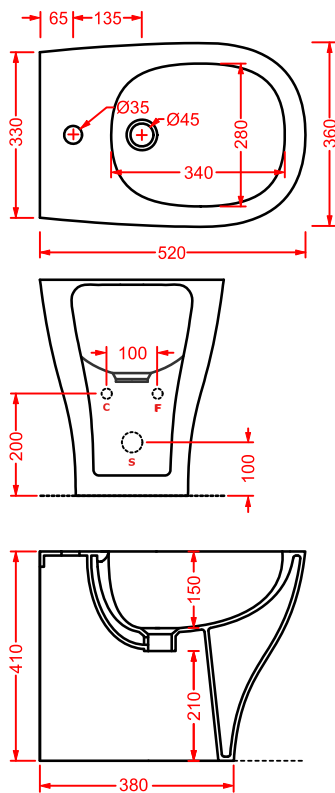

TEB001 TEN

bidet terra filomuro
back to wall bidet