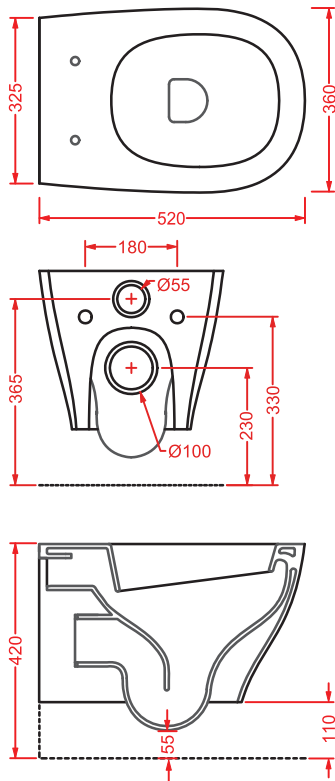

TEV003 / TEV005 TEN

vaso sospeso
wall-hung WC