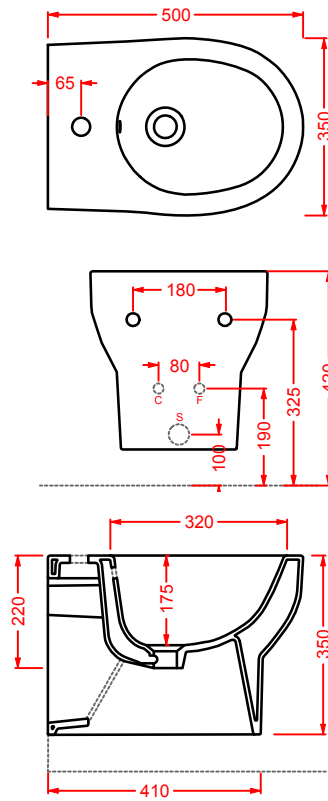

SMB001 SMARTY 2.0

bidet sospeso
wall-hung bidet