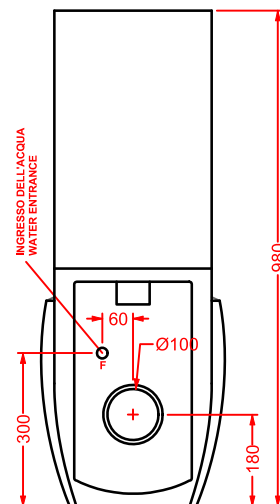

BLV003 + BLC001 BLEND

vaso monoblocco + cassetta monoblocco
close-coupled WC + ceramic cistern