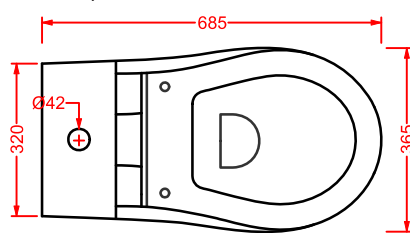

BLV003 + BLC001 BLEND

vaso monoblocco + cassetta monoblocco
close-coupled WC + ceramic cistern