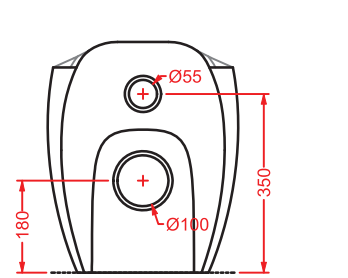

BLV002 BLEND

vaso terra filomuro
back to wall WC