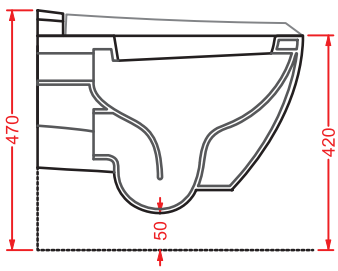

BLV001 BLEND

vaso sospeso
wall-hung WC