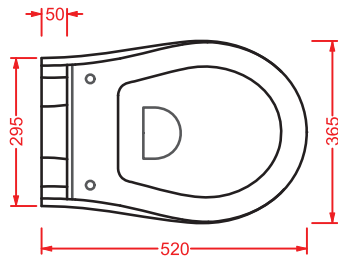

BLV001 BLEND

vaso sospeso
wall-hung WC