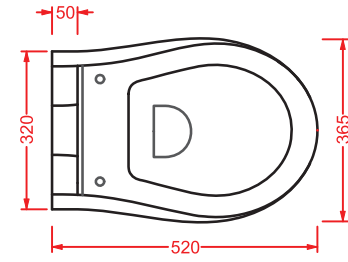

BLV002 BLEND

vaso terra filomuro
back to wall WC