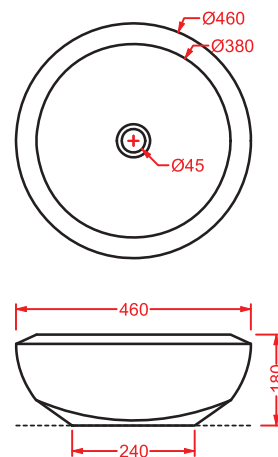

BLL001 BLEND

lavabo appoggio 46
countertop washbasin 46