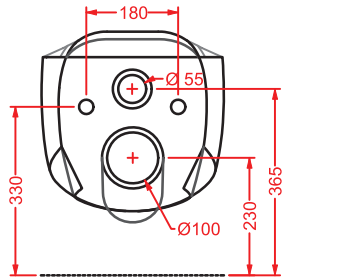

BLV001 BLEND

vaso sospeso
wall-hung WC