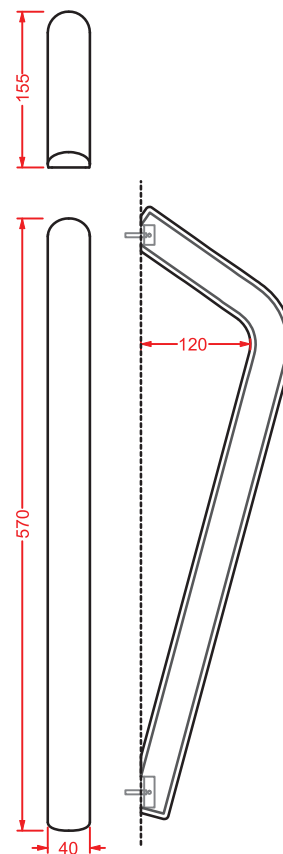

○	PSC003 01; 00	1,1	-	-	
---	----------------------	-----	---	---	--

porta salviette ceramica
+ kit di fissaggio

ceramic towel rail + fitting system kit

POSTIT | 57 x 4

○	PSC004 01; 00	1,3	-	-	
---	----------------------	-----	---	---	--

porta salviette ceramica
+ kit di fissaggio

ceramic towel rail + fitting system kit

POSTIT | 10,5 x 17

○	PSC005 01; 00	0,7	-	-	
---	----------------------	-----	---	---	--

gancio ceramica + kit di fissaggio

ceramic hook + fitting system kit

PSC001 POSTIT

portarotolo ceramica
ceramic toilet roll holder

PSC002 POSTIT

porta scopino ceramica + scopino
ceramic brush holder + brush

PSC004 POSTIT

porta salviette ceramica 57
ceramic towel rail 57

PSC003 POSTIT

porta salviette ceramica 46
ceramic towel rail 46

PSC005 POSTIT

gancio ceramica
ceramic hook