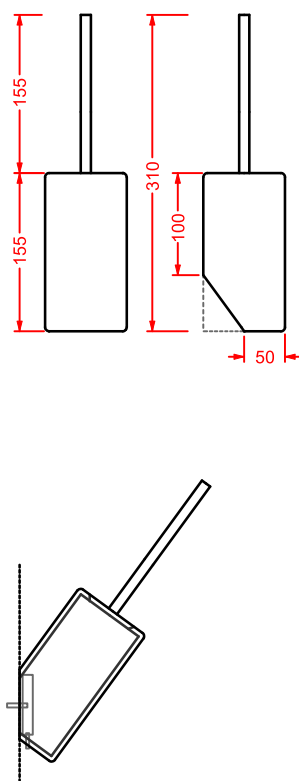

○	PSC003 01; 00	1,1	-	-	
---	----------------------	-----	---	---	--

porta salviette ceramica
+ kit di fissaggio

ceramic towel rail + fitting system kit

POSTIT | 57 x 4

○	PSC004 01; 00	1,3	-	-	
---	----------------------	-----	---	---	--

porta salviette ceramica
+ kit di fissaggio

ceramic towel rail + fitting system kit

POSTIT | 10,5 x 17

○	PSC005 01; 00	0,7	-	-	
---	----------------------	-----	---	---	--

gancio ceramica + kit di fissaggio

ceramic hook + fitting system kit

PSC001 POSTIT

portarotolo ceramica
ceramic toilet roll holder

PSC002 POSTIT

porta scopino ceramica + scopino
ceramic brush holder + brush

PSC004 POSTIT

porta salviette ceramica 57
ceramic towel rail 57

PSC003 POSTIT

porta salviette ceramica 46
ceramic towel rail 46

PSC005 POSTIT

gancio ceramica
ceramic hook