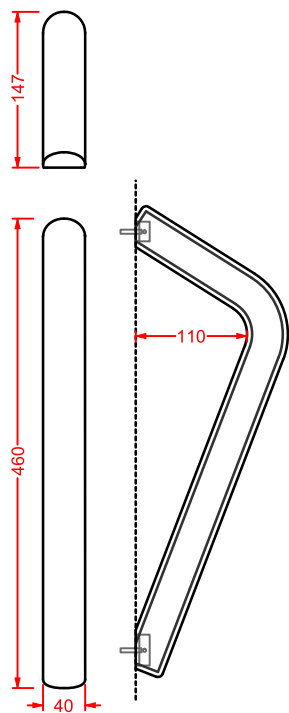

○	PSC003 01; 00	1,1	-	-	
---	----------------------	-----	---	---	--

porta salviette ceramica
+ kit di fissaggio

ceramic towel rail + fitting system kit

POSTIT | 57 x 4

○	PSC004 01; 00	1,3	-	-	
---	----------------------	-----	---	---	--

porta salviette ceramica
+ kit di fissaggio

ceramic towel rail + fitting system kit

POSTIT | 10,5 x 17

○	PSC005 01; 00	0,7	-	-	
---	----------------------	-----	---	---	--

gancio ceramica + kit di fissaggio

ceramic hook + fitting system kit

PSC001 POSTIT

portarotolo ceramica
ceramic toilet roll holder

PSC002 POSTIT

porta scopino ceramica + scopino
ceramic brush holder + brush

PSC004 POSTIT

porta salviette ceramica 57
ceramic towel rail 57

PSC003 POSTIT

porta salviette ceramica 46
ceramic towel rail 46

PSC005 POSTIT

gancio ceramica
ceramic hook