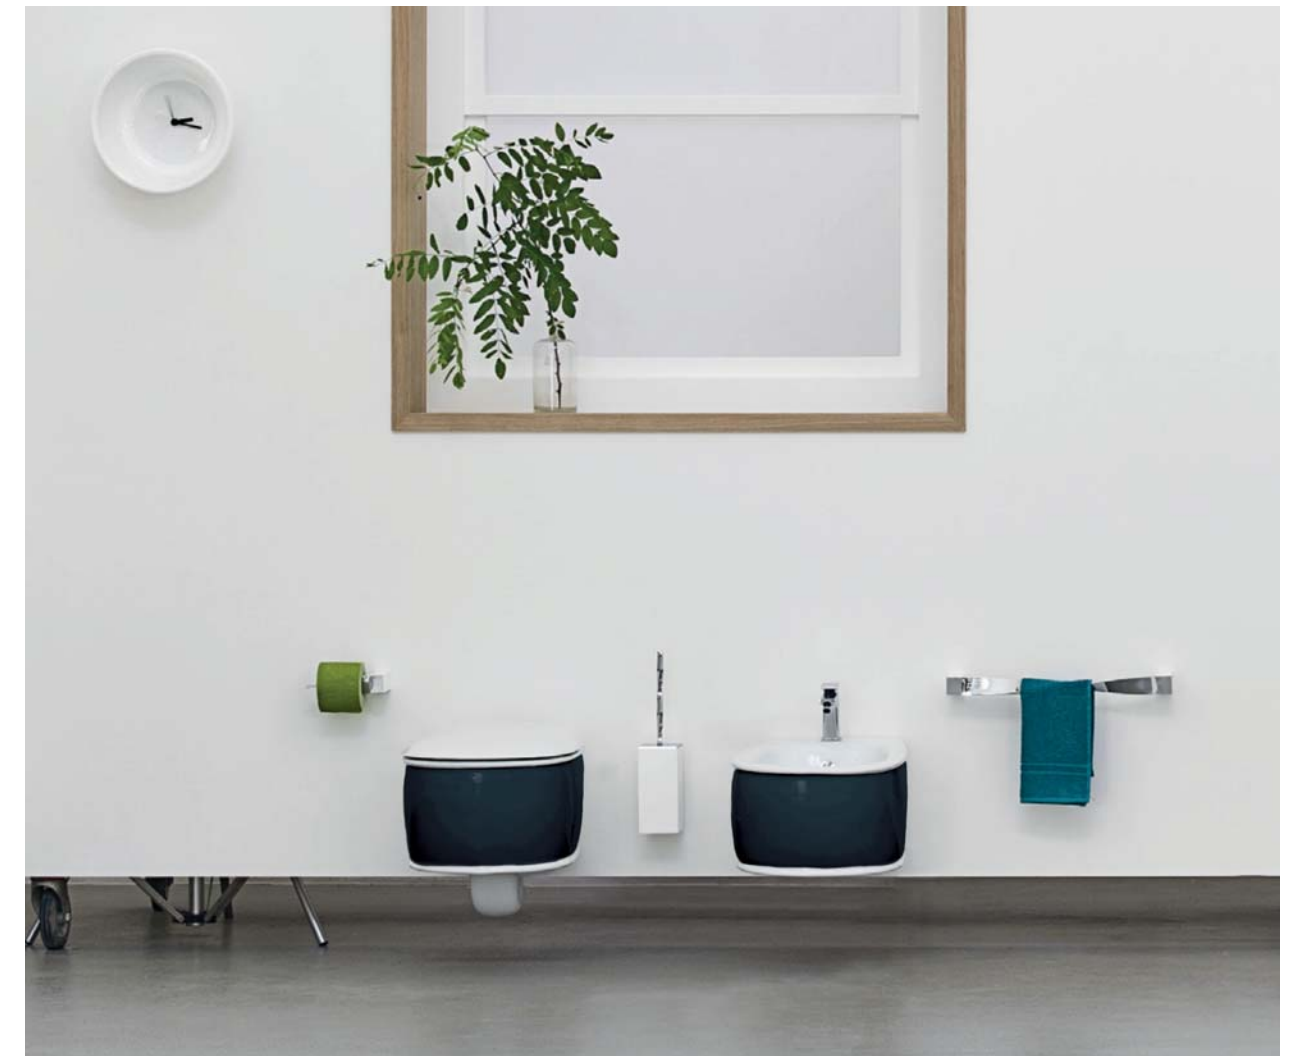

AZULEY VASO SOSPESO
wall-hung WC
AZV001