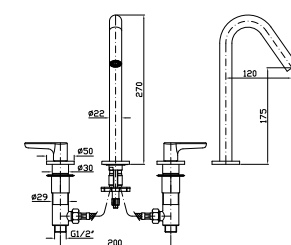

LAVABO
Batteria incasso a 3 fori con aeratore. Lunghezza bocca 175 mm.

3 hole built-in basin mixer with aerator. Spout projection 175 mm.

ZMM5765	cromo - chrome	328
ZMM5765.C8	nickel	394
ZMM5765.C3	brushed nickel	394
ZMM5765.C40	gold	590
ZMM5765.C41	brushed gold	590
ZMM5765.C50	metal black	426
ZMM5765.C51	brushed metal black	426
ZMM5765.N1	nero opaco goffrato - embossed matt black	426