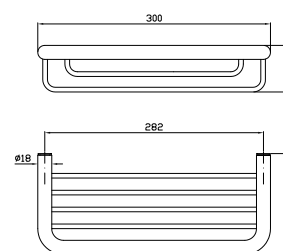

PORTA SAPONE
A muro.
Corner basket soap holder.

ZAD516	cromo - chrome	175
ZAD516.C8	nickel	210
ZAD516.C3	brushed nickel	210
ZAD516.C40	gold	315
ZAD516.C41	brushed gold	315
ZAD516.C50	metal black	228
ZAD516.C51	brushed metal black	228
ZAD516.N1	nero opaco goffrato - embossed matt black	228