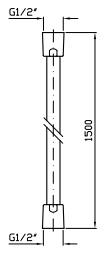

DOCGETTA

A getto fisso in ottone, con sistema anticalcare.

Brass handshower simple jet, with anti-limescale system.

Z94177	cromo - chrome	98
Z94177.C8	nickel	118
Z94177.C3	brushed nickel	118
Z94177.C40	gold	176
Z94177.C41	brushed gold	176
Z94177.C50	metal black	127
Z94177.C51	brushed metal black	127
Z94177.N1	nero opaco goffrato - embossed matt black	127