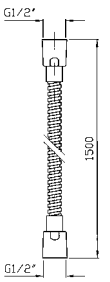

FLESSIBILE

In ottone. Lunghezza 1500 mm.

Brass flexible hose. Length 1500 mm.

Z93867	cromo - chrome	31
Z93867.C8	nickel	38
Z93867.C3	brushed nickel	38
Z93867.C40	gold	117
Z93867.C41	brushed gold	117
Z93867.C50	metal black	67
Z93867.C51	brushed metal black	67
Z93867.N1	nero opaco goffrato - embossed matt black	67