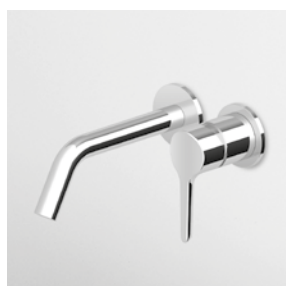

LAVABO
Miscelatore monocomando con bocca alta, aeratore, scarico da 1¼", flessibili di collegamento.

Single lever basin mixer with high spout, aerator, 1¼" pop-up waste, flexible tails.

ZMM712	cromo - chrome	412
ZMM712.C8	nickel	494
ZMM712.C3	brushed nickel	494
ZMM712.C40	gold	742
ZMM712.C41	brushed gold	742
ZMM712.C50	metal black	536
ZMM712.C51	brushed metal black	536
ZMM712.N1	nero opaco goffrato - embossed matt black	536

LAVABO
Miscelatore monocomando con bocca alta, aeratore, flessibili di collegamento, senza scarico.

Single lever basin mixer with high spout, aerator, flexible tails, without pop-up waste.

ZMM715	cromo - chrome	400
ZMM715.C8	nickel	480
ZMM715.C3	brushed nickel	480
ZMM715.C40	gold	720
ZMM715.C41	brushed gold	720
ZMM715.C50	metal black	520
ZMM715.C51	brushed metal black	520
ZMM715.N1	nero opaco goffrato - embossed matt black	520