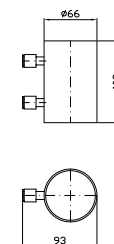

DISPENSER
A muro.

Wall mounted soap dispenser.

ZAD515	cromo - chrome	142
ZAD515.C8	nickel	171
ZAD515.C3	brushed nickel	171
ZAD515.C40	gold	256
ZAD515.C41	brushed gold	256
ZAD515.C50	metal black	185
ZAD515.C51	brushed metal black	185
ZAD515.N1	nero opaco goffrato - embossed matt black	185