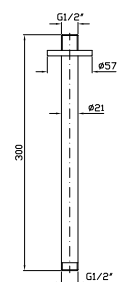

DOCGETTA
A getto fisso in ABS,
con sistema anticalcare.

ABS handshower simple jet,
with anti-limescale system.

Z94727
Z94727.C3

cromo - chrome
brushed nickel

33
40

DOCGETTA
A 3 getti in ABS,
con sistema anticalcare.

ABS handshower 3 jets,
with anti-limescale system.

Z94731
Z94731.C8
Z94731.C3
Z94731.C40
Z94731.C41
Z94731.C50
Z94731.C51
Z94731.N1

cromo - chrome
nickel
brushed nickel
gold
brushed gold
metal black
brushed metal black
nero opaco goffrato -
embossed matt black

97
116
116
175
175
126
126
126

DOCGETTA
A 3 getti in ABS,
con sistema anticalcare.

ABS handshower 3 jets,
with anti-limescale system.

Z94740

cromo - chrome

80

BRACCIO DOCCIA
A parete. Lunghezza 350 mm.

Wall-mounted shower arm.
Length 350 mm.

Z93027
Z93027.C8
Z93027.C3
Z93027.C40
Z93027.C41
Z93027.C50
Z93027.C51
Z93027.N1

cromo - chrome
nickel
brushed nickel
gold
brushed gold
metal black
brushed metal black
nero opaco goffrato -
embossed matt black

85
101
101
153
153
110
110
110

BRACCIO DOCCIA
A soffitto. Lunghezza 130 mm.

Ceiling mounted shower arm.
Length 130 mm.

Z93026
Z93026.C8
Z93026.C3
Z93026.C40
Z93026.C41
Z93026.C50
Z93026.C51
Z93026.N1

cromo - chrome
nickel
brushed nickel
gold
brushed gold
metal black
brushed metal black
nero opaco goffrato -
embossed matt black

37
45
45
66
66
48
48
48

BRACCIO DOCCIA
A soffitto. Lunghezza 300 mm.

Ceiling mounted shower arm.
Length 300 mm.

Z93024
Z93024.C8
Z93024.C3
Z93024.C40
Z93024.C41
Z93024.C50
Z93024.C51
Z93024.N1

cromo - chrome
nickel
brushed nickel
gold
brushed gold
metal black
brushed metal black
nero opaco goffrato -
embossed matt black

74
88
88
133
133
96
96
96