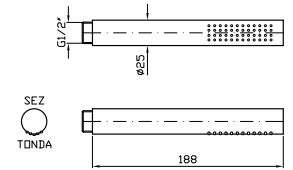

DOCGETTA
A getto fisso in ABS,
con sistema anticalcare.

ABS handshower simple jet,
with anti-limescale system.

Z94727
Z94727.C3

cromo - chrome
brushed nickel

33
40

DOCGETTA
A 3 getti in ABS,
con sistema anticalcare.

ABS handshower 3 jets,
with anti-limescale system.

Z94731
Z94731.C8
Z94731.C3
Z94731.C40
Z94731.C41
Z94731.C50
Z94731.C51
Z94731.N1

cromo - chrome
nickel
brushed nickel
gold
brushed gold
metal black
brushed metal black
nero opaco goffrato -
embossed matt black

97
116
116
175
175
126
126
126

DOCGETTA
A 3 getti in ABS,
con sistema anticalcare.

ABS handshower 3 jets,
with anti-limescale system.

Z94740

cromo - chrome

80

BRACCIO DOCCIA
A parete. Lunghezza 350 mm.

Wall-mounted shower arm.
Length 350 mm.

Z93027
Z93027.C8
Z93027.C3
Z93027.C40
Z93027.C41
Z93027.C50
Z93027.C51
Z93027.N1

cromo - chrome
nickel
brushed nickel
gold
brushed gold
metal black
brushed metal black
nero opaco goffrato -
embossed matt black

85
101
101
153
153
110
110
110

BRACCIO DOCCIA
A soffitto. Lunghezza 130 mm.

Ceiling mounted shower arm.
Length 130 mm.

Z93026
Z93026.C8
Z93026.C3
Z93026.C40
Z93026.C41
Z93026.C50
Z93026.C51
Z93026.N1

cromo - chrome
nickel
brushed nickel
gold
brushed gold
metal black
brushed metal black
nero opaco goffrato -
embossed matt black

37
45
45
66
66
48
48
48

BRACCIO DOCCIA
A soffitto. Lunghezza 300 mm.

Ceiling mounted shower arm.
Length 300 mm.

Z93024
Z93024.C8
Z93024.C3
Z93024.C40
Z93024.C41
Z93024.C50
Z93024.C51
Z93024.N1

cromo - chrome
nickel
brushed nickel
gold
brushed gold
metal black
brushed metal black
nero opaco goffrato -
embossed matt black

74
88
88
133
133
96
96
96