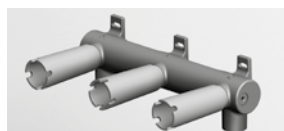

Parte incasso con corpo unico, interasse 200 mm.

Assembled built-in part, interax 200 mm.

R99500

254