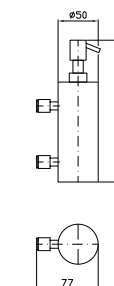

APPENDIDOCZIA DUPLEX
Da 1/2"x1/2".
Per gruppo incasso.

Wall-mounted shower support,
1/2" hose connection.

Z93933	cromo - chrome	100
Z93933.C8	nickel	120
Z93933.C3	brushed nickel	120
Z93933.C40	gold	180
Z93933.C41	brushed gold	180
Z93933.C50	metal black	130
Z93933.C51	brushed metal black	130
Z93933.N1	nero opaco goffrato - embossed matt black	130

PRESA ACQUA
Da 1/2"x1/2".
Per gruppo incasso.

Wall elbow, 1/2"x1/2".

Z93924	cromo - chrome	81
Z93924.C8	nickel	97
Z93924.C3	brushed nickel	97
Z93924.C40	gold	146
Z93924.C41	brushed gold	146
Z93924.C50	metal black	105
Z93924.C51	brushed metal black	105
Z93924.N1	nero opaco goffrato - embossed matt black	105

PLACCA PER CASSETTE DI SCARICO
Placca di comando in acciaio inox, attacco magnetico, senza fissaggi a vista. Compatibile con Geberit Sigma 8 e Sigma 12.

Toilet flush plate with stainless steel plate, magnetic connection, no fixing in sight. Suitable for use with Geberit Sigma 8 and Sigma 12.

Z95340	cromo - chrome	460
Z95340.C8	nickel	552
Z95340.C3	brushed nickel	552
Z95340.C40	gold	828
Z95340.C41	brushed gold	828
Z95340.C50	metal black	598
Z95340.C51	brushed metal black	598
Z95340.N1	nero opaco goffrato - embossed matt black	598

PORTA SAPONE
A muro.

Wall soap dish.

ZAD510	cromo - chrome	133
ZAD510.C8	nickel	160
ZAD510.C3	brushed nickel	160
ZAD510.C40	gold	239
ZAD510.C41	brushed gold	239
ZAD510.C50	metal black	173
ZAD510.C51	brushed metal black	173
ZAD510.N1	nero opaco goffrato - embossed matt black	173

PORTA BICCHIERE
A muro.

Wall tumbler holder.

ZAD513	cromo - chrome	118
ZAD513.C8	nickel	141
ZAD513.C3	brushed nickel	141
ZAD513.C40	gold	212
ZAD513.C41	brushed gold	212
ZAD513.C50	metal black	153
ZAD513.C51	brushed metal black	153
ZAD513.N1	nero opaco goffrato - embossed matt black	153