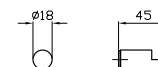

PORTA ROTOLO

Toilet paper holder.

ZAD530	cromo - chrome	61
ZAD530.C8	nickel	73
ZAD530.C3	brushed nickel	73
ZAD530.C40	gold	110
ZAD530.C41	brushed gold	110
ZAD530.C50	metal black	79
ZAD530.C51	brushed metal black	79
ZAD530.N1	nero opaco goffrato - embossed matt black	79