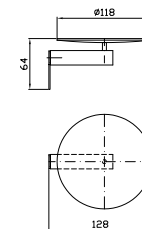

PORTA BICCHIERE
A muro.

Wall tumbler holder.

ZAD513	cromo - chrome	118
ZAD513.C8	nickel	141
ZAD513.C3	brushed nickel	141
ZAD513.C40	gold	212
ZAD513.C41	brushed gold	212
ZAD513.C50	metal black	153
ZAD513.C51	brushed metal black	153
ZAD513.N1	nero opaco goffrato - embossed matt black	153