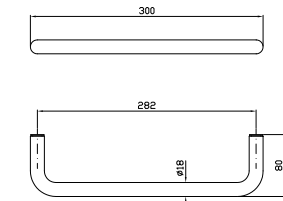

PORTA SALVIETTE
Lunghezza 30 cm.
Towel holder, length 30 cm.

ZAD520	cromo - chrome	95
ZAD520.C8	nickel	114
ZAD520.C3	brushed nickel	114
ZAD520.C40	gold	171
ZAD520.C41	brushed gold	171
ZAD520.C50	metal black	123
ZAD520.C51	brushed metal black	123
ZAD520.N1	nero opaco goffrato - embossed matt black	123