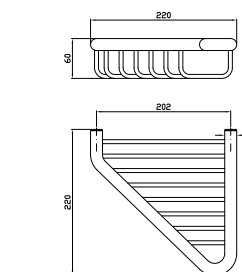

PORTA SALVIETTE
Lunghezza 30 cm.
Towel holder, length 30 cm.

ZAD520	cromo - chrome	95
ZAD520.C8	nickel	114
ZAD520.C3	brushed nickel	114
ZAD520.C40	gold	171
ZAD520.C41	brushed gold	171
ZAD520.C50	metal black	123
ZAD520.C51	brushed metal black	123
ZAD520.N1	nero opaco goffrato - embossed matt black	123