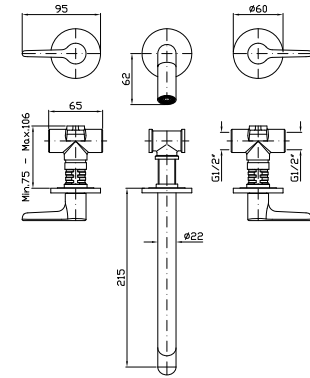

LAVABO
Batteria incasso a 3 fori con aeratore. Lunghezza bocca 175 mm.

3 hole built-in basin mixer with aerator. Spout projection 175 mm.

ZMM5765	cromo - chrome	328
ZMM5765.C8	nickel	394
ZMM5765.C3	brushed nickel	394
ZMM5765.C40	gold	590
ZMM5765.C41	brushed gold	590
ZMM5765.C50	metal black	426
ZMM5765.C51	brushed metal black	426
ZMM5765.N1	nero opaco goffrato - embossed matt black	426

Parte incasso con elementi liberi, distanza variabile.

Built-in part, not assembled, variable distance.

R99504

188

Parte incasso con corpo unico, interasse 200 mm.

Assembled built-in part, interax 200 mm.

R99500

254

LAVABO
Batteria incasso a 3 fori con aeratore.
Lunghezza bocca 215 mm.

3 hole built-in basin mixer with aerator.
Spout projection 215 mm.

ZMM5766	cromo - chrome	345
ZMM5766.C8	nickel	414
ZMM5766.C3	brushed nickel	414
ZMM5766.C40	gold	621
ZMM5766.C41	brushed gold	621
ZMM5766.C50	metal black	449
ZMM5766.C51	brushed metal black	449
ZMM5766.N1	nero opaco goffrato - embossed matt black	449