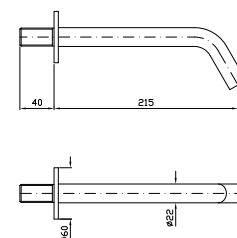

Parte incasso
Built-in part

R97835		175
--------	--	-----

BOCCA
Bocca di erogazione L.175 mm.

Wall spout L.175 mm.

Z92240	cromo - chrome	134
Z92240.C8	nickel	161
Z92240.C3	brushed nickel	161
Z92240.C40	gold	241
Z92240.C41	brushed gold	241
Z92240.C50	metal black	174
Z92240.C51	brushed metal black	174
Z92240.N1	nero opaco gofrato - embossed matt black	174

BOCCA
Bocca di erogazione L.215 mm.

Wall spout L.215 mm.

Z92241	cromo - chrome	151
Z92241.C8	nickel	181
Z92241.C3	brushed nickel	181
Z92241.C40	gold	272
Z92241.C41	brushed gold	272
Z92241.C50	metal black	196
Z92241.C51	brushed metal black	196
Z92241.N1	nero opaco gofrato - embossed matt black	196