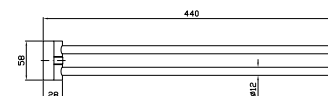

ZAD523	cromo - chrome	157
ZAD523.C8	nickel	189
ZAD523.C3	brushed nickel	189
ZAD523.C40	gold	283
ZAD523.C41	brushed gold	283
ZAD523.C50	metal black	204
ZAD523.C51	brushed metal black	204