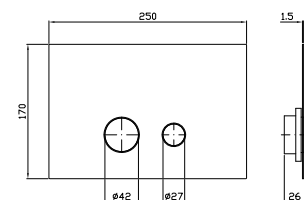

PORTA SAPONE
A muro.

Wall soap dish.

ZAD510	cromo - chrome	133
ZAD510.C8	nickel	160
ZAD510.C3	brushed nickel	160
ZAD510.C40	gold	239
ZAD510.C41	brushed gold	239
ZAD510.C50	metal black	173
ZAD510.C51	brushed metal black	173
ZAD510.N1	nero opaco goffrato - embossed matt black	173