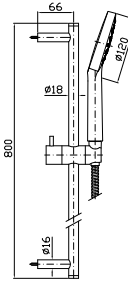

FLESSIBILE

In ottone. Lunghezza 1500 mm.

Brass flexible hose. Length 1500 mm.

Z93867	cromo - chrome	31
Z93867.C8	nickel	38
Z93867.C3	brushed nickel	38
Z93867.C40	gold	117
Z93867.C41	brushed gold	117
Z93867.C50	metal black	67
Z93867.C51	brushed metal black	67
Z93867.N1	nero opaco goffrato - embossed matt black	67