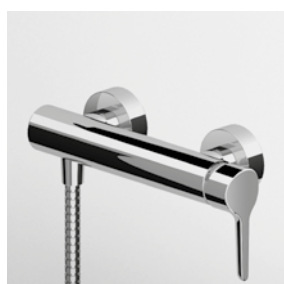

DOCCIA
Miscelatore monocomando esterno.

Exposed single lever shower mixer.

ZMM076	cromo - chrome	285
ZMM076.C8	nickel	342
ZMM076.C3	brushed nickel	342
ZMM076.C40	gold	513
ZMM076.C41	brushed gold	513
ZMM076.C50	metal black	371
ZMM076.C51	brushed metal black	371
ZMM076.N1	nero opaco gofrato - embossed matt black	371