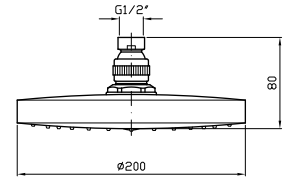

SOFFIONE Ø 200
In ottone, a getto fisso con sistema anticalcare, spessore 8 mm. Ispezionabile.

Ø 200 mm brass shower head with anti-limescale system, 8 mm thickness. Inspectionable.

Z94265
Z94265.C8
Z94265.C3
Z94265.C40
Z94265.C41
Z94265.C50
Z94265.C51
Z94265.N1

cromo - chrome
nickel
brushed nickel
gold
brushed gold
metal black
brushed metal black
nero opaco gofrato - embossed matt black

220
264
264
396
396
286
286
286