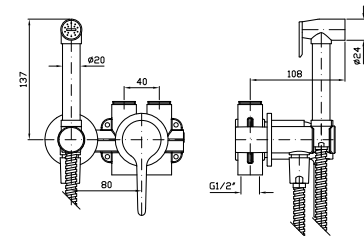

Parte incasso con elementi liberi, distanza variabile.

Built-in part, not assembled, variable distance.

R99499		46