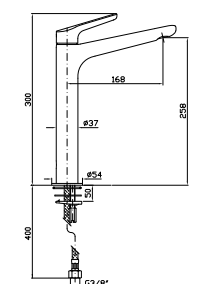

LAVABO
Miscelatore monocomando incasso
2 fori con aeratore.
Lunghezza bocca 175 mm.

2 hole built-in single lever basin
mixer with aerator.
Spout projection 175 mm.

Parte esterna
External part

ZMM679	cromo - chrome	220
ZMM679.C8	nickel	264
ZMM679.C3	brushed nickel	264
ZMM679.C40	gold	396
ZMM679.C41	brushed gold	396
ZMM679.C50	metal black	286
ZMM679.C51	brushed metal black	286
ZMM679.N1	nero opaco goffrato - embossed matt black	286