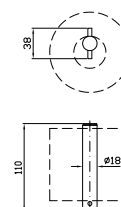

PORTA ROTOLO

Con coperchio.

Toilet paper holder with cover.

ZAD531	cromo - chrome	104
ZAD531.C8	nickel	124
ZAD531.C3	brushed nickel	124
ZAD531.C40	gold	187
ZAD531.C41	brushed gold	187
ZAD531.C50	metal black	136
ZAD531.C51	brushed metal black	136
ZAD531.N1	nero opaco goffrato - embossed matt black	136