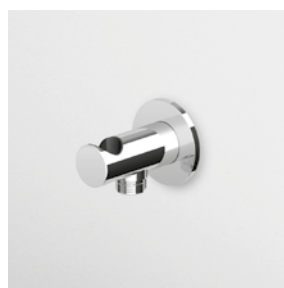

APPENDIDOCZIA DUPLEX
Da 1/2"x1/2".
Per gruppo incasso.

Wall-mounted shower support,
1/2" hose connection.

Z93933	cromo - chrome	100
Z93933.C8	nickel	120
Z93933.C3	brushed nickel	120
Z93933.C40	gold	180
Z93933.C41	brushed gold	180
Z93933.C50	metal black	130
Z93933.C51	brushed metal black	130
Z93933.N1	nero opaco goffrato - embossed matt black	130