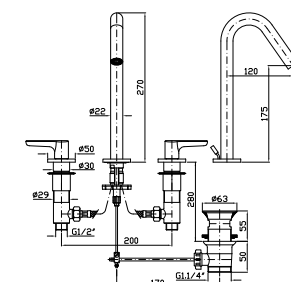

LAVABO
Batteria a 3 fori con aeratore, bocca alta, flessibili di collegamento, senza scarico.

3 hole basin mixer with aerator, high spout, flexible tails, without pop-up waste

ZMM5507	cromo - chrome	468
ZMM5507.C8	nickel	562
ZMM5507.C3	brushed nickel	562
ZMM5507.C40	gold	842
ZMM5507.C41	brushed gold	842
ZMM5507.C50	metal black	608
ZMM5507.C51	brushed metal black	608
ZMM5507.N1	nero opaco goffrato - embossed matt black	608