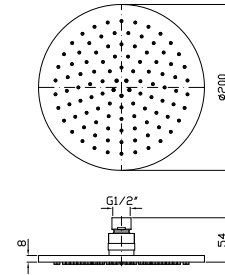

SOFFIONE Ø 300
In ottone, a getto fisso con sistema anticalcare, spessore 8 mm. Ispezionabile.

Ø 300 mm brass shower head with anti-limescale system, 8 mm thickness. Inspectionable.

Z94266
Z94266.C8
Z94266.C3
Z94266.C40
Z94266.C41
Z94266.C50
Z94266.C51
Z94266.N1

cromo - chrome
nickel
brushed nickel
gold
brushed gold
metal black
brushed metal black
nero opaco gofrato - embossed matt black

395
474
474
711
711
514
514
514