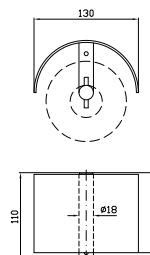

PORTA SCOPINO

WC brush set, free-standing.

ZAD555	cromo - chrome	160
ZAD555.C8	nickel	192
ZAD555.C3	brushed nickel	192
ZAD555.C40	gold	288
ZAD555.C41	brushed gold	288
ZAD555.C50	metal black	209
ZAD555.C51	brushed metal black	209
ZAD555.N1	nero opaco goffrato - embossed matt black	209