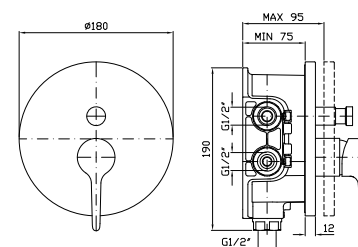

VASCA-DOCCIA
Miscelatore monocomando incasso
con deviatore per corpo incasso
universale Zetasytem R97800.

Built-in single lever bath-shower
mixer with diverter for Zetasytem
(R97800) - universal built-in body.

Parte esterna
External part

ZMM096	cromo - chrome	304
ZMM096.C8	nickel	365
ZMM096.C3	brushed nickel	365
ZMM096.C40	gold	547
ZMM096.C41	brushed gold	547
ZMM096.C50	metal black	395
ZMM096.C51	brushed metal black	395
ZMM096.N1	nero opaco gofrato - embossed matt black	395

Zetasytem - corpo incasso universale
Zetasytem - universal built-in body

R97800		115