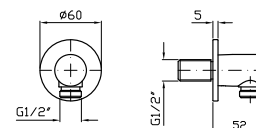

PLACCA PER CASSETTE DI SCARICO
Placca di comando in acciaio inox, attacco magnetico, senza fissaggi a vista. Compatibile con Geberit Sigma 8 e Sigma 12.

Toilet flush plate with stainless steel plate, magnetic connection, no fixing in sight. Suitable for use with Geberit Sigma 8 and Sigma 12.

Z95340	cromo - chrome	460
Z95340.C8	nickel	552
Z95340.C3	brushed nickel	552
Z95340.C40	gold	828
Z95340.C41	brushed gold	828
Z95340.C50	metal black	598
Z95340.C51	brushed metal black	598
Z95340.N1	nero opaco goffrato - embossed matt black	598