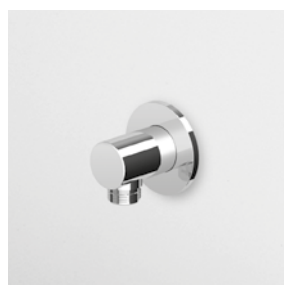

40
48
48
72
72
52
52
52

APPENDIDOCZIA DUPLEX
Da 1/2"x1/2".
Per gruppo incasso.

Wall-mounted shower support,
1/2" hose connection.

Z93933	cromo - chrome	100
Z93933.C8	nickel	120
Z93933.C3	brushed nickel	120
Z93933.C40	gold	180
Z93933.C41	brushed gold	180
Z93933.C50	metal black	130
Z93933.C51	brushed metal black	130
Z93933.N1	nero opaco goffrato - embossed matt black	130