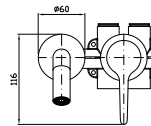

LAVABO
Miscelatore monocomando incasso
2 fori con aeratore.
Lunghezza bocca 175 mm.

2 hole built-in single lever basin
mixer with aerator.
Spout projection 175 mm.

Parte esterna
External part

ZMM679	cromo - chrome	220
ZMM679.C8	nickel	264
ZMM679.C3	brushed nickel	264
ZMM679.C40	gold	396
ZMM679.C41	brushed gold	396
ZMM679.C50	metal black	286
ZMM679.C51	brushed metal black	286
ZMM679.N1	nero opaco goffrato - embossed matt black	286