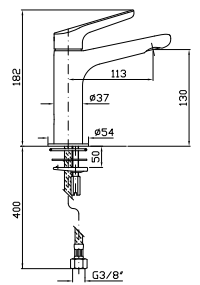

LAVABO
Miscelatore monocomando con bocca prolungata, aeratore, scarico da 1¼", flessibili di collegamento.

Single lever basin mixer with extended spout, aerator, 1¼" pop-up waste, flexible tails.

ZMM711	cromo - chrome	345
ZMM711.C8	nickel	414
ZMM711.C3	brushed nickel	414
ZMM711.C40	gold	621
ZMM711.C41	brushed gold	621
ZMM711.C50	metal black	449
ZMM711.C51	brushed metal black	449
ZMM711.N1	nero opaco goffrato - embossed matt black	449