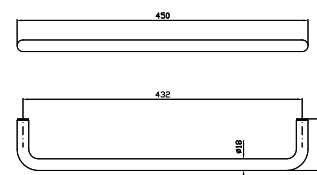

ZAD521	cromo - chrome	103
ZAD521.C8	nickel	123
ZAD521.C3	brushed nickel	123
ZAD521.C40	gold	185
ZAD521.C41	brushed gold	185
ZAD521.C50	metal black	133
ZAD521.C51	brushed metal black	133
ZAD521.N1	nero opaco goffrato - embossed matt black	133

PORTA SALVIETTE
Lunghezza 60 cm.
Towel holder, length 60 cm.