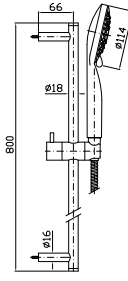

COMPLETO ASTA MURALE

Con barra da 800 mm, doccia a 3 getti Z94740, flessibile da 1500 mm in ottone.

Complete slide rail length 800 mm, handshower Z94740 3 jets, 1500 mm brass flexible hose.

Z95205	cromo - chrome	210