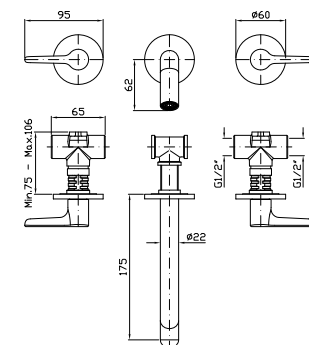

LAVABO
Batteria incasso a 3 fori con aeratore. Lunghezza bocca 175 mm.

3 hole built-in basin mixer with aerator. Spout projection 175 mm.

ZMM5765	cromo - chrome	328
ZMM5765.C8	nickel	394
ZMM5765.C3	brushed nickel	394
ZMM5765.C40	gold	590
ZMM5765.C41	brushed gold	590
ZMM5765.C50	metal black	426
ZMM5765.C51	brushed metal black	426
ZMM5765.N1	nero opaco goffrato - embossed matt black	426