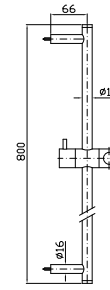

COMPLETO ASTA MURALE

Con barra da 800 mm, doccia a 3 getti Z94731, flessibile da 1500 mm.

Complete slide rail length 800 mm, handshower Z94731 3 jets, 1500 mm flexible hose.

Z95181	cromo - chrome	228
Z95181.C8	nickel	289
Z95181.C3	brushed nickel	289
Z95181.C40	gold	492
Z95181.C41	brushed gold	492
Z95181.C50	metal black	358
Z95181.C51	brushed metal black	358
Z95181.N1	nero opaco goffrato - embossed matt black	358