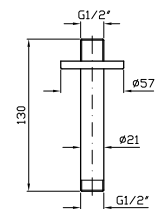

BRACCIO DOCCIA
A soffitto. Lunghezza 300 mm.

Ceiling mounted shower arm.
Length 300 mm.

Z93024
Z93024.C8
Z93024.C3
Z93024.C40
Z93024.C41
Z93024.C50
Z93024.C51
Z93024.N1

cromo - chrome
nickel
brushed nickel
gold
brushed gold
metal black
brushed metal black
nero opaco goffrato -
embossed matt black

74
88
88
133
133
96
96
96