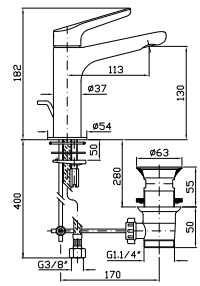

Medamedada

LAVABO
Miscelatore monocomando con aeratore, scarico da 1¼", flessibili di collegamento.

Single lever basin mixer with aerator, 1¼" pop-up waste, flexible tails.

ZMM710	cromo - chrome	250
ZMM710.C8	nickel	300
ZMM710.C3	brushed nickel	300
ZMM710.C40	gold	450
ZMM710.C41	brushed gold	450
ZMM710.C50	metal black	325
ZMM710.C51	brushed metal black	325
ZMM710.N1	nero opaco goffrato - embossed matt black	325