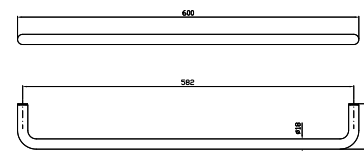

ZAD522	cromo - chrome	111
ZAD522.C8	nickel	133
ZAD522.C3	brushed nickel	133
ZAD522.C40	gold	200
ZAD522.C41	brushed gold	200
ZAD522.C50	metal black	144
ZAD522.C51	brushed metal black	144
ZAD522.N1	nero opaco goffrato - embossed matt black	144

PORTA SALVIETTE
Doppio, a snodo.
Swivel towel rail.