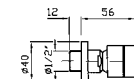

APPENDIDOCCIA FISSO
Per gruppo esterno.

Handshower support for exposed mixer.

Z93792
Z93792.C8
Z93792.C3
Z93792.C40
Z93792.C41
Z93792.C50
Z93792.C51
Z93792.N1

cromo - chrome
nickel
brushed nickel
gold
brushed gold
metal black
brushed metal black
nero opaco gofrato - embossed matt black

40
48
48
72
72
52
52
52