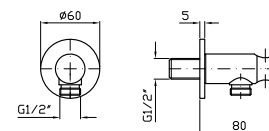

40
48
48
72
72
52
52
52

APPENDIDOCZIA DUPLEX
Da 1/2"x1/2".
Per gruppo incasso.

Wall-mounted shower support,
1/2" hose connection.

Z93933	cromo - chrome	100
Z93933.C8	nickel	120
Z93933.C3	brushed nickel	120
Z93933.C40	gold	180
Z93933.C41	brushed gold	180
Z93933.C50	metal black	130
Z93933.C51	brushed metal black	130
Z93933.N1	nero opaco goffrato - embossed matt black	130