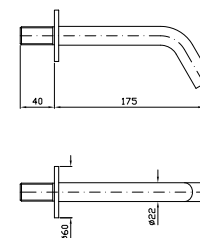

Parte incasso
Built-in part

R97835		175
--------	--	-----

BOCCA
Bocca di erogazione L.175 mm.

Wall spout L.175 mm.

Z92240	cromo - chrome	134
Z92240.C8	nickel	161
Z92240.C3	brushed nickel	161
Z92240.C40	gold	241
Z92240.C41	brushed gold	241
Z92240.C50	metal black	174
Z92240.C51	brushed metal black	174
Z92240.N1	nero opaco gofrato - embossed matt black	174

BOCCA
Bocca di erogazione L.215 mm.

Wall spout L.215 mm.

Z92241	cromo - chrome	151
Z92241.C8	nickel	181
Z92241.C3	brushed nickel	181
Z92241.C40	gold	272
Z92241.C41	brushed gold	272
Z92241.C50	metal black	196
Z92241.C51	brushed metal black	196
Z92241.N1	nero opaco gofrato - embossed matt black	196