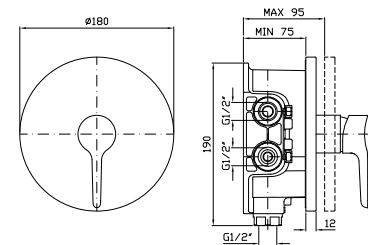

Zetasystem - corpo incasso universale
Zetasystem - universal built-in body

R97800		115