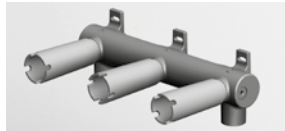

Parte incasso con corpo unico, interasse 200 mm.

Assembled built-in part, interaxe 200 mm.

R99500		254