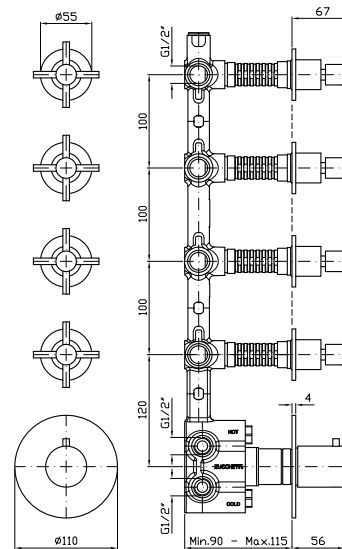

Parte incasso
Built-in part

R97823

652