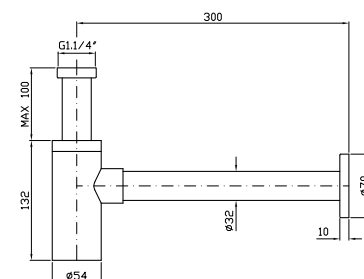

ASTA MURALE SINGOLA
Con barra da 800 mm.
Slide rail with adjustable bracket.
Length 800 mm.

Z95216.X	brushed stainless steel	576
Z95216.XP31	brushed british gold PVD	864
Z95216.XP41	brushed gold PVD	864
Z95216.XP81	brushed total black PVD	864
Z95216.XP91	brushed copper PVD	864