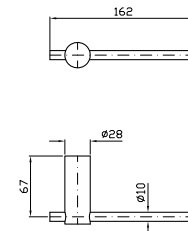

PORTA ROTOLO DOPPIO
Double toilet-paper holder

ZAD831.X	brushed stainless steel	357
ZAD831.XP31	brushed british gold PVD	536
ZAD831.XP41	brushed gold PVD	536
ZAD831.XP81	brushed total black PVD	536
ZAD831.XP91	brushed copper PVD	536