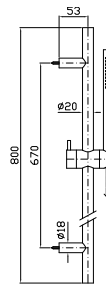

Complete slide rail length 800 mm, handshower Z94249.X, 1500 mm stainless steel flexible hose Z94125.X.

Z95218.X

brushed stainless steel

794

**FLESSIBILE**  
In PVC.  
Lunghezza 1500 mm.

PVC flexible hose.  
Length 1500 mm.