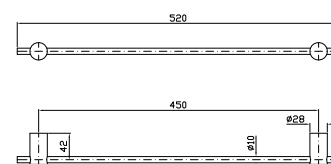

PORTA SALVIETTE
Lunghezza 45 cm.

Towel holder, length 45 cm.

ZAD821.X	brushed stainless steel	210
ZAD821.XP31	brushed british gold PVD	315
ZAD821.XP41	brushed gold PVD	315
ZAD821.XP81	brushed total black PVD	315
ZAD821.XP91	brushed copper PVD	315