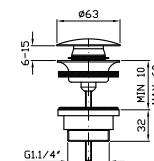

SIFONE
Da 1 1/4" senza piletta
1 1/4" bottle trap without plug