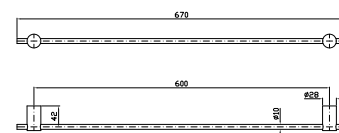

ZAD822.X	brushed stainless steel	240
ZAD822.XP31	brushed british gold PVD	360
ZAD822.XP41	brushed gold PVD	360
ZAD822.XP81	brushed total black PVD	360
ZAD822.XP91	brushed copper PVD	360

APPENDIABITI
Hook.

ZAD850.X	brushed stainless steel	87
ZAD850.XP31	brushed british gold PVD	131
ZAD850.XP41	brushed gold PVD	131
ZAD850.XP81	brushed total black PVD	131
ZAD850.XP91	brushed copper PVD	131