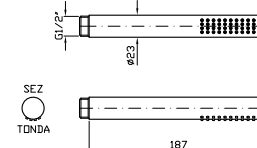

APPENDIDOCIA FISSO
Per gruppo esterno.

Handshower support for exposed mixer.

Z93794.X

brushed stainless steel

132

Z93794.XP31

brushed british gold PVD

198

Z93794.XP41

brushed gold PVD

198

Z93794.XP81

brushed total black PVD

198

Z93794.XP91

brushed copper PVD

198