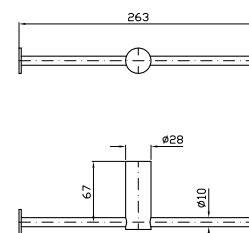

PORTA SCOPINO
WC brush set, free-standing.

ZAD855.X	brushed stainless steel	182
ZAD855.XP31	brushed british gold PVD	273
ZAD855.XP41	brushed gold PVD	273
ZAD855.XP81	brushed total black PVD	273
ZAD855.XP91	brushed copper PVD	273