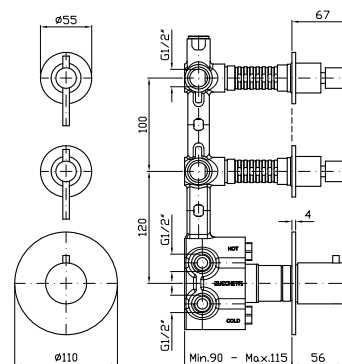

Parte incasso  
Built-in part

R97821

419

**DOCCIA**

Termostatico incasso da 1/2",  
con 2 rubinetti d'arresto.

1/2" built-in thermostatic shower  
mixer with 2 stop valves.

Parte esterna  
External part

	ZHL660.X	brushed stainless steel	705
	ZHL660.XP31	brushed british gold PVD	1058
	ZHL660.XP41	brushed gold PVD	1058
	ZHL660.XP81	brushed total black PVD	1058
	ZHL660.XP91	brushed copper PVD	1058
	ZHL660.XG2	brushed stainless steel	765
	ZHL660.XP31G2	brushed british gold PVD	1148
	ZHL660.XP41G2	brushed gold PVD	1148
	ZHL660.XP81G2	brushed total black PVD	1148
	ZHL660.XP91G2	brushed copper PVD	1148
	ZHL660.XG3	brushed stainless steel	765
	ZHL660.XP31G3	brushed british gold PVD	1148
	ZHL660.XP41G3	brushed gold PVD	1148
	ZHL660.XP81G3	brushed total black PVD	1148
	ZHL660.XP91G3	brushed copper PVD	1148