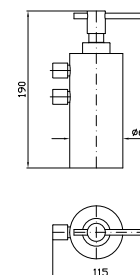

**PORTA SALVIETTE**  
Lunghezza 30 cm.

Towel holder, length 30 cm.

ZAD820.X	brushed stainless steel	192
ZAD820.XP31	brushed british gold PVD	288
ZAD820.XP41	brushed gold PVD	288
ZAD820.XP81	brushed total black PVD	288
ZAD820.XP91	brushed copper PVD	288