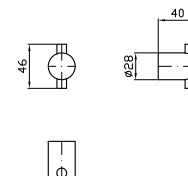

PORTA ROTOLO
Toilet paper holder.

ZAD830.X	brushed stainless steel	210
ZAD830.XP31	brushed british gold PVD	315
ZAD830.XP41	brushed gold PVD	315
ZAD830.XP81	brushed total black PVD	315
ZAD830.XP91	brushed copper PVD	315