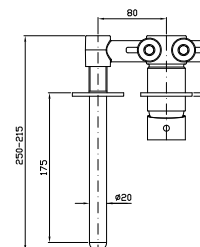

Parte incasso con corpo unico, interasse 80 mm.

Assembled built-in part, interaxe 80 mm.

R99815		108