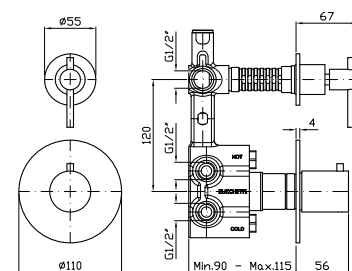

Parte incasso
Built-in part

R97820

303