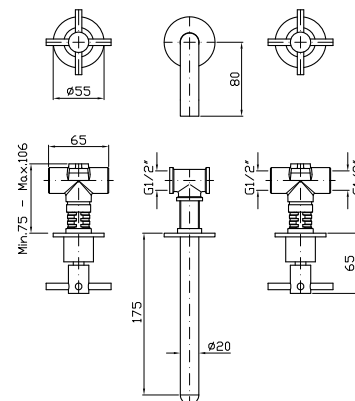

Parte incasso con elementi liberi,
distanza variabile.

Built-in part, not assembled,
variable distance.

R99504	188

Parte incasso con corpo unico,
interasse 200 mm.

Assembled built-in part,
interaxe 200 mm.

R99500	254