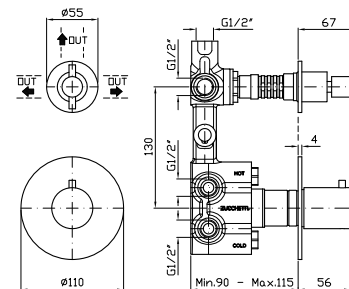

Parte esterna  
External part

	ZH5646.X	brushed stainless steel	490
	ZH5646.XP31	brushed british gold PVD	735
	ZH5646.XP41	brushed gold PVD	735
	ZH5646.XP81	brushed total black PVD	735
	ZH5646.XP91	brushed copper PVD	735
	ZH5646.XG2	brushed stainless steel	520
	ZH5646.XP31G2	brushed british gold PVD	780
	ZH5646.XP41G2	brushed gold PVD	780
	ZH5646.XP81G2	brushed total black PVD	780
	ZH5646.XP91G2	brushed copper PVD	780
	ZH5646.XG3	brushed stainless steel	520
	ZH5646.XP31G3	brushed british gold PVD	780
	ZH5646.XP41G3	brushed gold PVD	780
	ZH5646.XP81G3	brushed total black PVD	780
	ZH5646.XP91G3	brushed copper PVD	780