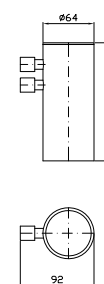

DISPENSER
A muro.

Wall mounted soap dispenser.

ZAD815.X	brushed stainless steel	336
ZAD815.XP31	brushed british gold PVD	504
ZAD815.XP41	brushed gold PVD	504
ZAD815.XP81	brushed total black PVD	504
ZAD815.XP91	brushed copper PVD	504