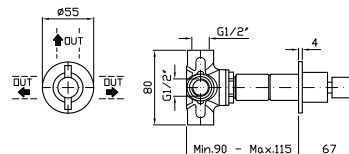

Parte incasso  
Built-in part

R97835

175

**BOCCA**  
Bocca di erogazione L.175 mm.  
Wall spout L.175 mm.

Z92244.X	brushed stainless steel	180
Z92244.XP31	brushed british gold PVD	270
Z92244.XP41	brushed gold PVD	270
Z92244.XP81	brushed total black PVD	270
Z92244.XP91	brushed copper PVD	270