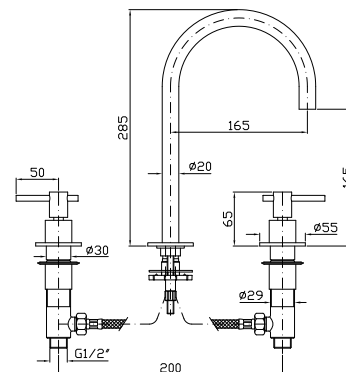

LAVABO
Batteria a tre fori con aeratore, bocca alta, flessibili di collegamento, senza scarico.

Three hole basin mixer with aerator, high spout, flexible tails, without pop-up waste.

	ZHL516.X	brushed stainless steel	655
	ZHL516.XP31	brushed british gold PVD	983
	ZHL516.XP41	brushed gold PVD	983
	ZHL516.XP81	brushed total black PVD	983
	ZHL516.XP91	brushed copper PVD	983
	ZHL516.XG2	brushed stainless steel	715
	ZHL516.XP31G2	brushed british gold PVD	1073
	ZHL516.XP41G2	brushed gold PVD	1073
	ZHL516.XP81G2	brushed total black PVD	1073
	ZHL516.XP91G2	brushed copper PVD	1073
	ZHL516.XG3	brushed stainless steel	715
	ZHL516.XP31G3	brushed british gold PVD	1073
	ZHL516.XP41G3	brushed gold PVD	1073
	ZHL516.XP81G3	brushed total black PVD	1073
	ZHL516.XP91G3	brushed copper PVD	1073