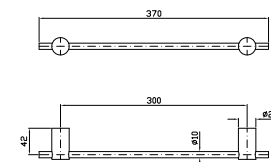

**PORTA SALVIETTE**  
Lunghezza 30 cm.

Towel holder, length 30 cm.

ZAD820.X	brushed stainless steel	192
ZAD820.XP31	brushed british gold PVD	288
ZAD820.XP41	brushed gold PVD	288
ZAD820.XP81	brushed total black PVD	288
ZAD820.XP91	brushed copper PVD	288