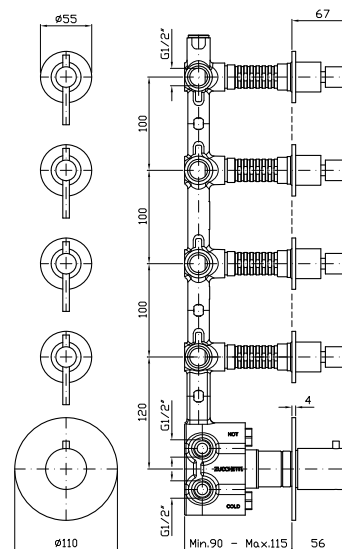

Parte incasso
Built-in part

R97823

652