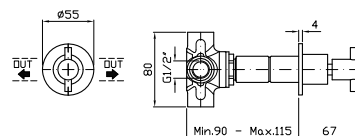

Parte incasso
Built-in part

R97830

116