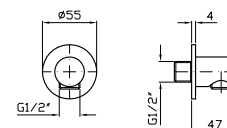

**BRACCIO DOCCIA**  
A parete. Lunghezza 350 mm.  
Wall-mounted shower arm.  
Length 350 mm.

Z93230.X	brushed stainless steel	190
Z93230.XP31	brushed british gold PVD	285
Z93230.XP41	brushed gold PVD	285
Z93230.XP81	brushed total black PVD	285
Z93230.XP91	brushed copper PVD	285