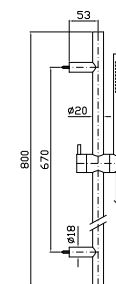

Z92244.X	brushed stainless steel	180
Z92244.XP31	brushed british gold PVD	270
Z92244.XP41	brushed gold PVD	270
Z92244.XP81	brushed total black PVD	270
Z92244.XP91	brushed copper PVD	270

Z92245.X	brushed stainless steel	195
Z92245.XP31	brushed british gold PVD	293
Z92245.XP41	brushed gold PVD	293
Z92245.XP81	brushed total black PVD	293
Z92245.XP91	brushed copper PVD	293

R97778.X	brushed stainless steel	44
R97778.XP31	brushed british gold PVD	88
R97778.XP41	brushed gold PVD	88
R97778.XP81	brushed total black PVD	88
R97778.XP91	brushed copper PVD	88

Z95030.X	brushed stainless steel	180
Z95030.XP31	brushed british gold PVD	270
Z95030.XP41	brushed gold PVD	270
Z95030.XP81	brushed total black PVD	270
Z95030.XP91	brushed copper PVD	270

Z95216.X	brushed stainless steel	576
Z95216.XP31	brushed british gold PVD	864
Z95216.XP41	brushed gold PVD	864
Z95216.XP81	brushed total black PVD	864
Z95216.XP91	brushed copper PVD	864

Z95217.X	brushed stainless steel	754
Z95217.XP31	brushed british gold PVD	1139
Z95217.XP41	brushed gold PVD	1139
Z95217.XP81	brushed total black PVD	1139
Z95217.XP91	brushed copper PVD	1139