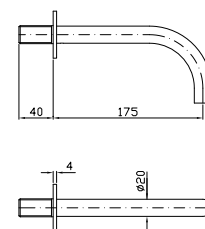

Parte incasso  
Built-in part

R97835

175

**BOCCA**  
Bocca di erogazione L.175 mm.  
Wall spout L.175 mm.

Z92244.X	brushed stainless steel	180
Z92244.XP31	brushed british gold PVD	270
Z92244.XP41	brushed gold PVD	270
Z92244.XP81	brushed total black PVD	270
Z92244.XP91	brushed copper PVD	270