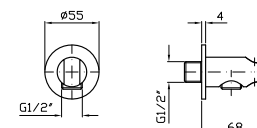

COMPLETO ASTA MURALE
Con barra da 800 mm, doccetta Z94249.X, flessibile Z94125.X in acciaio inox da 1500 mm.

Complete slide rail length 800 mm, handshower Z94249.X, 1500 mm stainless steel flexible hose Z94125.X.

Z95218.X

brushed stainless steel

794

FLESSIBILE
In PVC.
Lunghezza 1500 mm.

PVC flexible hose.
Length 1500 mm.

Z94120.X

brushed stainless steel

65

Z94120.XP31

brushed british gold PVD

98

Z94120.XP41

brushed gold PVD

98

Z94120.XP81

brushed total black PVD

98

Z94120.XP91

brushed copper PVD

98

FLESSIBILE
In acciaio inox a maglia monofilo.
Lunghezza 1500 mm.

Stainless steel monofilament mesh, flexible hose
Length 1500 mm.

Z94125.X

brushed stainless steel

105

DOCCETTA
In acciaio inox a getto fisso, con sistema anticalcare.

Stainless steel handshower simple jet, with anti-limescale system.

Z94249.X

brushed stainless steel

128

Z94249.XP31

brushed british gold PVD

192

Z94249.XP41

brushed gold PVD

192

Z94249.XP81

brushed total black PVD

192

Z94249.XP91

brushed copper PVD

192

APPENDIDOCIA FISSO
Per gruppo esterno.

Handshower support for exposed mixer.

Z93794.X

brushed stainless steel

132

Z93794.XP31

brushed british gold PVD

198

Z93794.XP41

brushed gold PVD

198

Z93794.XP81

brushed total black PVD

198

Z93794.XP91

brushed copper PVD

198

APPENDIDOCIA DUPLEX
Da 1/2"x1/2".
Per gruppo incasso.

Wall-mounted shower support, 1/2" hose connection.

Z93793.X

brushed stainless steel

159

Z93793.XP31

brushed british gold PVD

239

Z93793.XP41

brushed gold PVD

239

Z93793.XP81

brushed total black PVD

239

Z93793.XP91

brushed copper PVD

239