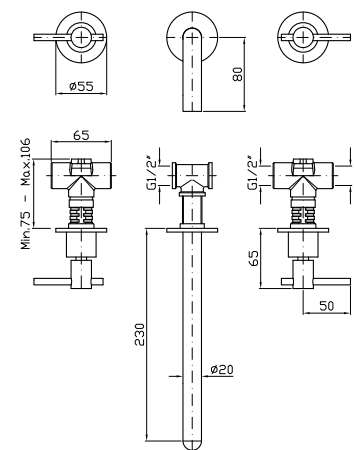

Parte incasso con elementi liberi,
distanza variabile.

Built-in part, not assembled,
variable distance.

R99504

188

Parte incasso con corpo unico,
interasse 200 mm.

Assembled built-in part,
interaxe 200 mm.

R99500

254