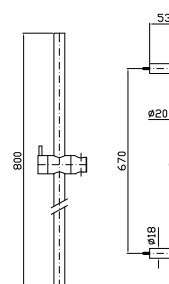

COMPLETO ASTA MURALE
Con barra da 800 mm, doccia
Z94249.X, flessibile Z94120.X in PVC
da 1500 mm.
Complete slide rail length 800 mm,
handshower Z94249.X, 1500 mm PVC
flexible hose Z94120.X.

Z95217.X	brushed stainless steel	754
Z95217.XP31	brushed british gold PVD	1139
Z95217.XP41	brushed gold PVD	1139
Z95217.XP81	brushed total black PVD	1139
Z95217.XP91	brushed copper PVD	1139