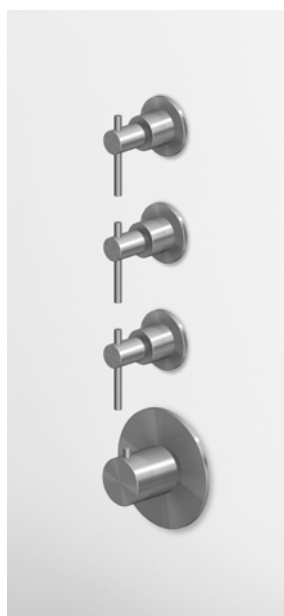

Parte esterna  
External part

Parte incasso  
Built-in part

R97822

536

**DOCCIA**  
Termostatico incasso da 1/2",  
con 3 rubinetti d'arresto.

1/2" built-in thermostatic shower  
mixer with 3 stop valves.

ZHL661.X	brushed stainless steel	895
ZHL661.XP31	brushed british gold PVD	1343
ZHL661.XP41	brushed gold PVD	1343
ZHL661.XP81	brushed total black PVD	1343
ZHL661.XP91	brushed copper PVD	1343