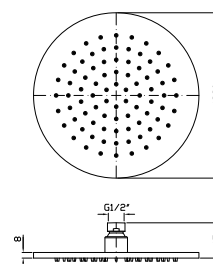

PRESA ACQUA
Da 1/2"x1/2".
Per gruppo incasso.
Wall elbow, 1/2"x1/2".

Z93795.X	brushed stainless steel	149
Z93795.XP31	brushed british gold PVD	224
Z93795.XP41	brushed gold PVD	224
Z93795.XP81	brushed total black PVD	224
Z93795.XP91	brushed copper PVD	224

BRACCIO DOCCIA
A parete. Lunghezza 350 mm.
Wall-mounted shower arm.
Length 350 mm.

Z93230.X	brushed stainless steel	190
Z93230.XP31	brushed british gold PVD	285
Z93230.XP41	brushed gold PVD	285
Z93230.XP81	brushed total black PVD	285
Z93230.XP91	brushed copper PVD	285

BRACCIO DOCCIA
A soffitto. Lunghezza 100 mm.
Ceiling mounted shower arm.
Length 100 mm.

Z93232.X	brushed stainless steel	125
Z93232.XP31	brushed british gold PVD	188
Z93232.XP41	brushed gold PVD	188
Z93232.XP81	brushed total black PVD	188
Z93232.XP91	brushed copper PVD	188

BRACCIO DOCCIA
A soffitto. Lunghezza 300 mm.
Ceiling mounted shower arm.
Length 300 mm.

Z93231.X	brushed stainless steel	135
Z93231.XP31	brushed british gold PVD	203
Z93231.XP41	brushed gold PVD	203
Z93231.XP81	brushed total black PVD	203
Z93231.XP91	brushed copper PVD	203

SOFFIONE Ø 200
In acciaio inox a getto fisso con sistema anticalcare, spessore 15 mm. Ispezionabile.
Ø 200 mm stainless steel shower head with anti-limescale system, 15 mm thickness. Inspectionable.

Z94263.X	brushed stainless steel	300
Z94263.XP31	brushed british gold PVD	450
Z94263.XP41	brushed gold PVD	450
Z94263.XP81	brushed total black PVD	450
Z94263.XP91	brushed copper PVD	450

SOFFIONE Ø 220
In acciaio inox a getto fisso con sistema anticalcare, spessore 8 mm. Ispezionabile.
Ø 220 mm stainless steel shower head with anti-limescale system, 8 mm thickness. Inspectionable.