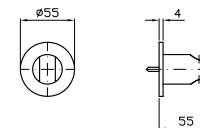

APPENDIDOCIA DUPLEX
Da 1/2"x1/2".
Per gruppo incasso.

Wall-mounted shower support, 1/2" hose connection.

Z93793.X

brushed stainless steel

159

Z93793.XP31

brushed british gold PVD

239

Z93793.XP41

brushed gold PVD

239

Z93793.XP81

brushed total black PVD

239

Z93793.XP91

brushed copper PVD

239