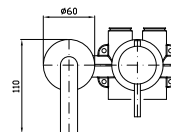

2 hole built-in single lever basin mixer with aerator.  
Spout projection 175 mm.

Parte esterna  
External part

ZHE721.X	brushed stainless steel	380
ZHE721.XP31	brushed british gold PVD	570
ZHE721.XP41	brushed gold PVD	570
ZHE721.XP81	brushed total black PVD	570
ZHE721.XP91	brushed copper PVD	570