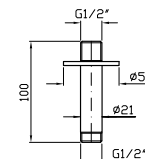

BRACCIO DOCCIA
A soffitto. Lunghezza 300 mm.
Ceiling mounted shower arm.
Length 300 mm.

Z93231.X	brushed stainless steel	135
Z93231.XP31	brushed british gold PVD	203
Z93231.XP41	brushed gold PVD	203
Z93231.XP81	brushed total black PVD	203
Z93231.XP91	brushed copper PVD	203