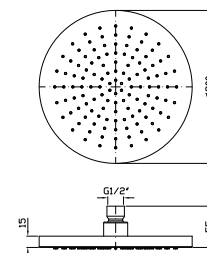

SOFFIONE Ø 220
In acciaio inox a getto fisso con sistema anticalcare, spessore 8 mm. Ispezionabile.
Ø 220 mm stainless steel shower head with anti-limescale system, 8 mm thickness. Inspectionable.

Z94261.X	brushed stainless steel	450
Z94261.XP31	brushed british gold PVD	675
Z94261.XP41	brushed gold PVD	675
Z94261.XP81	brushed total black PVD	675
Z94261.XP91	brushed copper PVD	675