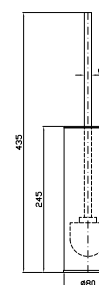

PORTA SCOPINO
A muro.
WC brush set, wall mounted.

ZAD856.X	brushed stainless steel	239
ZAD856.XP31	brushed british gold PVD	359
ZAD856.XP41	brushed gold PVD	359
ZAD856.XP81	brushed total black PVD	359
ZAD856.XP91	brushed copper PVD	359