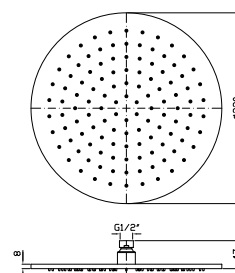

SOFFIONE Ø 320
In acciaio inox a getto fisso con sistema anticalcare, spessore 8 mm. Ispezionabile.

Ø 320 mm stainless steel shower head with anti-limescale system, 8 mm thickness. Inspectionable.

Z94262.X	brushed stainless steel	650
Z94262.XP31	brushed british gold PVD	975
Z94262.XP41	brushed gold PVD	975
Z94262.XP81	brushed total black PVD	975
Z94262.XP91	brushed copper PVD	975

PLACCA PER CASSETTE DI SCARICO
Placca di comando in acciaio inox, attacco magnetico, senza fissaggi a vista. Compatibile con Geberit Sigma 8 e Sigma 12.

Toilet flush plate with stainless steel plate, magnetic connection, no fixing in sight. Suitable for use with Geberit Sigma 8 and Sigma 12.

Z95340.X	brushed stainless steel	552
Z95340.XP31	brushed british gold PVD	690
Z95340.XP41	brushed gold PVD	690
Z95340.XP81	brushed total black PVD	690
Z95340.XP91	brushed copper PVD	690

PORTA BICCHIERE
A muro.

Wall tumbler holder.

ZAD813.X	brushed stainless steel	186
ZAD813.XP31	brushed british gold PVD	279
ZAD813.XP41	brushed gold PVD	279
ZAD813.XP81	brushed total black PVD	279
ZAD813.XP91	brushed copper PVD	279

DISPENSER
A muro.

Wall mounted soap dispenser.

ZAD815.X	brushed stainless steel	336
ZAD815.XP31	brushed british gold PVD	504
ZAD815.XP41	brushed gold PVD	504
ZAD815.XP81	brushed total black PVD	504
ZAD815.XP91	brushed copper PVD	504

PORTA SALVIETTE
Lunghezza 30 cm.

Towel holder, length 30 cm.

ZAD820.X	brushed stainless steel	192
ZAD820.XP31	brushed british gold PVD	288
ZAD820.XP41	brushed gold PVD	288
ZAD820.XP81	brushed total black PVD	288
ZAD820.XP91	brushed copper PVD	288

PORTA SALVIETTE
Lunghezza 45 cm.

Towel holder, length 45 cm.