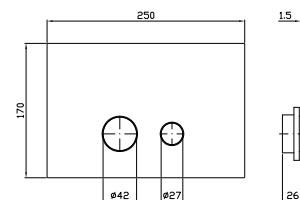

PLACCA PER CASSETTE DI SCARICO
Placca di comando in acciaio inox, attacco magnetico, senza fissaggi a vista. Compatibile con Geberit Sigma 8 e Sigma 12.

Toilet flush plate with stainless steel plate, magnetic connection, no fixing in sight. Suitable for use with Geberit Sigma 8 and Sigma 12.

Z95340.X	brushed stainless steel	552
Z95340.XP31	brushed british gold PVD	690
Z95340.XP41	brushed gold PVD	690
Z95340.XP81	brushed total black PVD	690
Z95340.XP91	brushed copper PVD	690

PORTA BICCHIERE
A muro.

Wall tumbler holder.

ZAD813.X	brushed stainless steel	186
ZAD813.XP31	brushed british gold PVD	279
ZAD813.XP41	brushed gold PVD	279
ZAD813.XP81	brushed total black PVD	279
ZAD813.XP91	brushed copper PVD	279