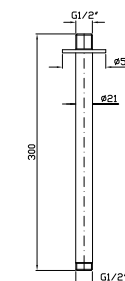

SOFFIONE Ø 200
In acciaio inox a getto fisso con sistema anticalcare, spessore 15 mm. Ispezionabile.
Ø 200 mm stainless steel shower head with anti-limescale system, 15 mm thickness. Inspectionable.

Z94263.X	brushed stainless steel	300
Z94263.XP31	brushed british gold PVD	450
Z94263.XP41	brushed gold PVD	450
Z94263.XP81	brushed total black PVD	450
Z94263.XP91	brushed copper PVD	450