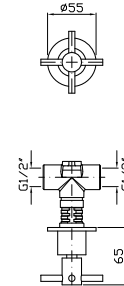

Parte incasso
Built-in part

R99779   71