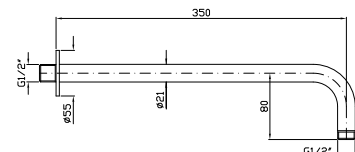

BRACCIO DOCCIA
A parete. Lunghezza 350 mm.
Wall-mounted shower arm.
Length 350 mm.

Z93230.X	brushed stainless steel	190
Z93230.XP31	brushed british gold PVD	285
Z93230.XP41	brushed gold PVD	285
Z93230.XP81	brushed total black PVD	285
Z93230.XP91	brushed copper PVD	285

BRACCIO DOCCIA
A soffitto. Lunghezza 100 mm.
Ceiling mounted shower arm.
Length 100 mm.

Z93232.X	brushed stainless steel	125
Z93232.XP31	brushed british gold PVD	188
Z93232.XP41	brushed gold PVD	188
Z93232.XP81	brushed total black PVD	188
Z93232.XP91	brushed copper PVD	188