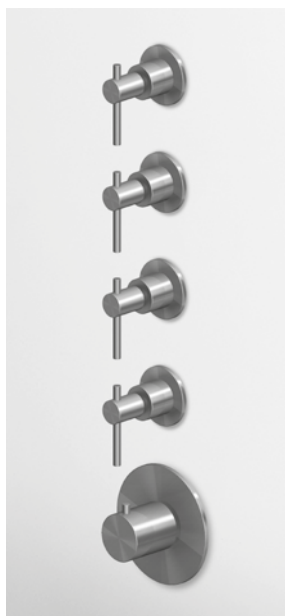

Parte esterna  
External part

Parte incasso  
Built-in part

R97823

652

**DOCCIA**

Termostatico incasso da 1/2",  
con 4 rubinetti d'arresto.

1/2" built-in thermostatic shower  
mixer with 4 stop valves.

ZHL662.X	brushed stainless steel	1085
ZHL662.XP31	brushed british gold PVD	1628
ZHL662.XP41	brushed gold PVD	1628
ZHL662.XP81	brushed total black PVD	1628
ZHL662.XP91	brushed copper PVD	1628