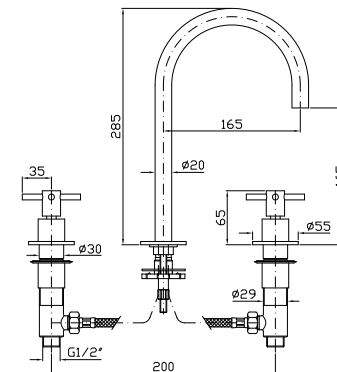

LAVABO
Batteria a tre fori con aeratore, bocca alta, flessibili di collegamento, senza scarico.

Three hole basin mixer with aerator, high spout, flexible tails, without pop-up waste.

	ZHM516.X	brushed stainless steel	655
	ZHM516.XP31	brushed british gold PVD	983
	ZHM516.XP41	brushed gold PVD	983
	ZHM516.XP81	brushed total black PVD	983
	ZHM516.XP91	brushed copper PVD	983
	ZHM516.XG2	brushed stainless steel	715
	ZHM516.XP31G2	brushed british gold PVD	1073
	ZHM516.XP41G2	brushed gold PVD	1073
	ZHM516.XP81G2	brushed total black PVD	1073
	ZHM516.XP91G2	brushed copper PVD	1073
	ZHM516.XG3	brushed stainless steel	715
	ZHM516.XP31G3	brushed british gold PVD	1073
	ZHM516.XP41G3	brushed gold PVD	1073
	ZHM516.XP81G3	brushed total black PVD	1073
	ZHM516.XP91G3	brushed copper PVD	1073