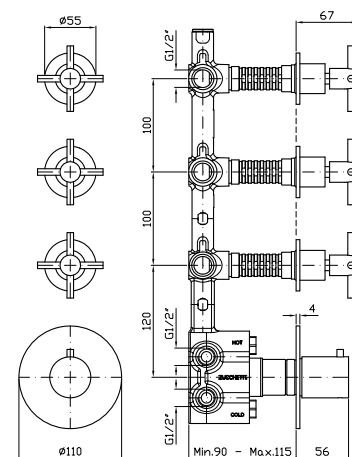

Parte incasso
Built-in part

R97822

536