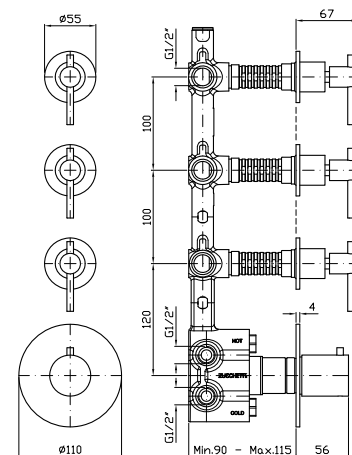

Parte incasso
Built-in part

R97822

536