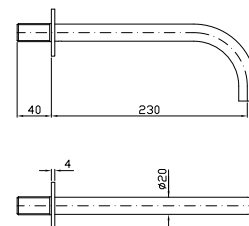

SCARICO UNIVERSALE
Chiusura a pressione / Uscita libera
Open pop-up waste / Push system

R97778.X	brushed stainless steel	44
R97778.XP31	brushed british gold PVD	88
R97778.XP41	brushed gold PVD	88
R97778.XP81	brushed total black PVD	88
R97778.XP91	brushed copper PVD	88