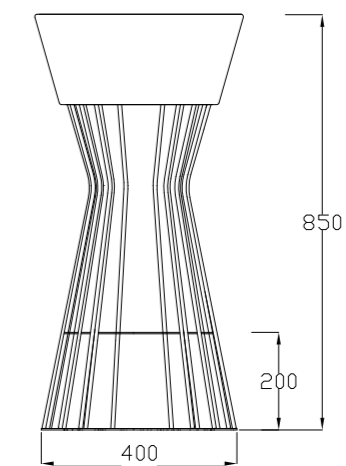

HU3 + W1

HUB

struttura metallica con piano per lavabo
Wire, Sphere, Gio' rotondo

metal structure with shelf suit for
Wire, Sphere, round washbasin Gio'

Accessori disponibili non inclusi/
Available accessories not included
art.P82 - P50