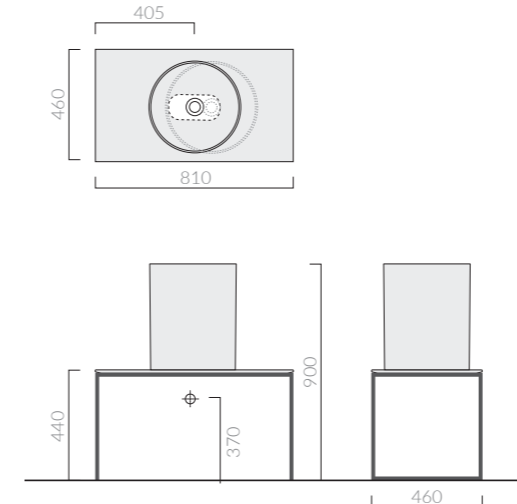

MENSOLA IN CERAMICA CON FORO CENTRALE

Ceramic shelf with central hole

81 cm

Art.	Kg	Pz.pallet	Euro
2051	bianco white	16	305,00
2051MT	bianco matt matt white	16	385,00
2051NEMT	nero matt matt black	16	385,00
2051ON	ottanio petrol blue	16	385,00
2051SA	sabbia sand	16	385,00