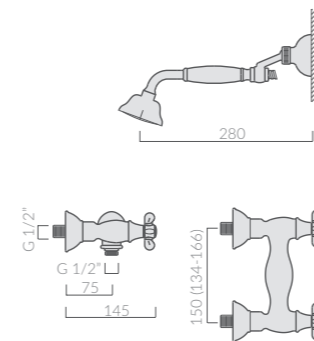

GRUPPO PER DOCCIA
Shower mixer

Art.	Kg	Pz.pallet	Euro
8526	2,5		412,00

Gruppo per doccia esterno completo di flessibile in ottone, doccetta e gancio di supporto.
Shower mixer with shower set complete of brass hose, handshower and holder.