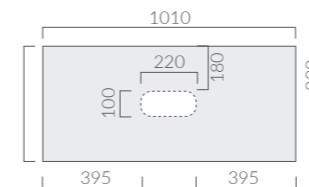

101_{cm}

MENSOLA IN CERAMICA FORO SX
Ceramic shelf with Left hand side hole

Art.		Kg	Pz.pallet	Euro
□ 2053	bianco white	22		360,00
□ 2053MT	bianco matt matt white	22		450,00
■ 2053NEMT	nero matt matt black	22		450,00
■ 2053ON	ottanio petrol blue	22		450,00
■ 2053SA	sabbia sand	22		450,00

MENSOLA IN CERAMICA FORO DX
Ceramic shelf with Right hand side hole

Art.		Kg	Pz.pallet	Euro
□ 2060	bianco white	22		360,00
□ 2060MT	bianco matt matt white	22		450,00
■ 2060NEMT	nero matt matt black	22		450,00
■ 2060ON	ottanio petrol blue	22		450,00
■ 2060SA	sabbia sand	22		450,00