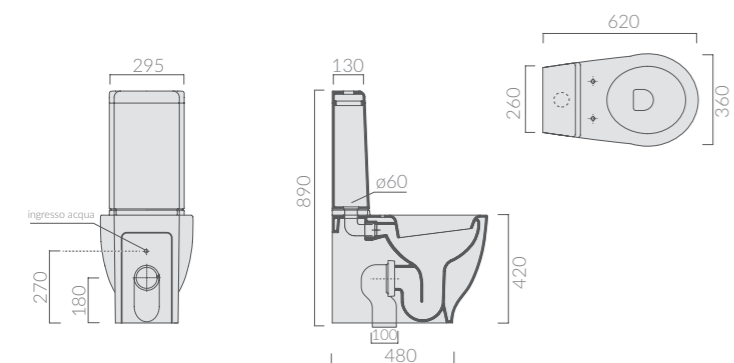

62_{cm}

WC MONOBLOCCO

Wc close-coupled

Art.		Kg	Pz.pallet	Euro
7111	bianco white	30	6	330,00
7111MT	bianco matt matt white	30	6	445,00

Vaso monoblocco con scarico universale "S/P" cm 62x37xh42, trasformabile tramite curva tecnica. Fissaggio incluso. Close-coupled toilet 62x37xh42 cm cm with wall/floor draining. Adjustable by elbow/wall pipe. Fixing kit included.

Art.		Kg	Pz.pallet	Euro
7112	bianco white	11,5	6	148,00
7112MT	bianco matt matt white	11,5	6	198,00

Cassetta in ceramica per vaso monoblocco. Ceramic cistern for close-coupled toilet.

Art.		Kg	Pz.pallet	Euro
9046		0,4		72,00

Meccanismo di scarico doppio flusso base - tipo G. Discharge mechanism double flow - G model basic.

CURVA TECNICA SCARICO PAVIMENTO Ø10

Elbow pipe for floor drain Ø10

Art.		Kg	Pz.pallet	Euro
9052		0,4		15,00

RACCORDO SCARICO PARETE Ø10

Pipe for wall drain Ø10

Art.		Kg	Pz.pallet	Euro
9053		0,4		13,00