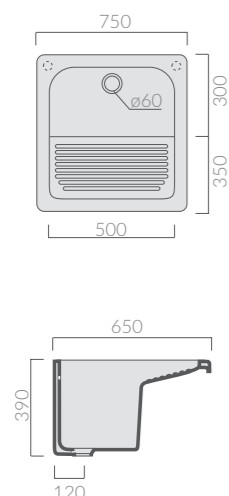

ASSE IN LEGNO Wooden Board

Art.		Kg	Pz.pallet	Euro
5485		2		208,00

Asse in legno di okoumè per lavabo art. 5484.
Okoumè wooden board for washbasin art. 5484.