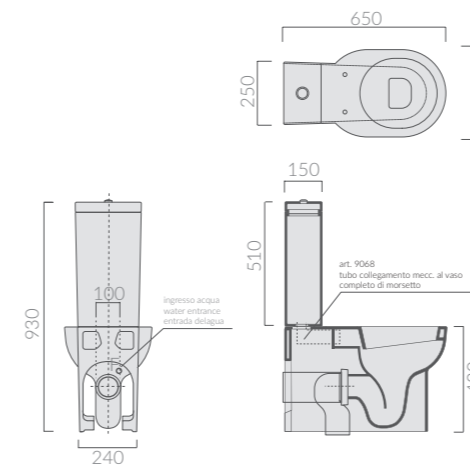

RACCORDO SCARICO PARETE Ø10

Pipe for wall drain Ø10

Art.		Kg	Pz.pallet	Euro
9053		0,4		13,00

- Il Vaso Monoblocco completo si compone dei seguenti articoli: 5221 - 5222 - 9046
- The complete close-coupled toilet is composed by the following articles: 5221 - 5222 - 9046