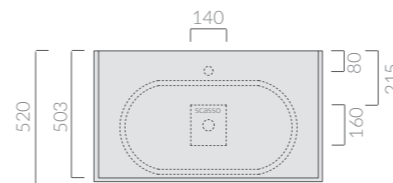

Mensola cm 90 portalavabo laccata lucida, con piano in vetro abbinabile ai lavabi ciotola art. 5234 e 5233 (bianco e nelle finiture colorate). Completa di staffe (n°2).

Shelf cm 90 for basin, shiny lacquered, with glass top, for basin art. 5233 and 5234 (white and colours). N° 2 brackets included.