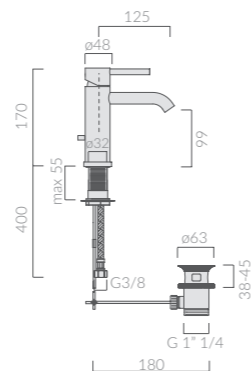

MISCELATORE PER LAVABO High single lever washbasin mixer

Art.	Kg	Pz.pallet	Euro
5446	2,1		368,00

Miscelatore monocomando per lavabo incasso muro, con piastra orizzontale, con scarico e flessibili.
Concealed single lever washbasin mixer, horizontal cover plate, with pop-up waste and flex hoses.