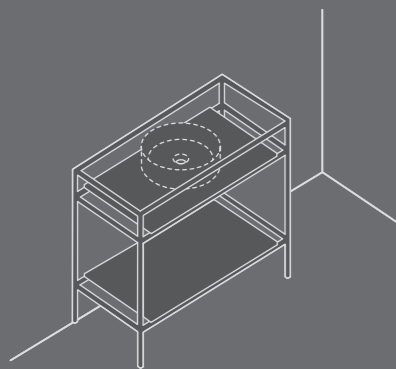

Please, pay attention to the total weight of the structure and the Tabulae and check the tightness of the fasteners according to the type of wall.

TABULAE

Strutture / Structures

cm 91 x 46 SX - DX

cm 111 x 46
cm 111 x 46 SX
cm 111 x 46 DX