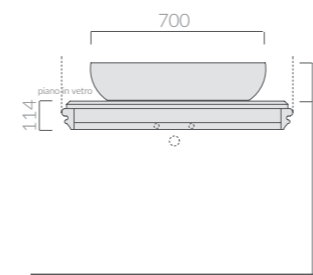

90_{cm}

STRUTTURA PORTALAVABO Structure for basin

Art.		Kg	Pz.pallet	Euro
5552B	bianco white	28		1.415,00
5552NE	nero lucido glossy black	28		1.415,00

Struttura cm 90 portalavabo laccata lucida con piano in vetro, abbinabile al lavabo ciotola art. 5233 (bianco e nelle finiture colorate). Foro rubinetteria aperto.

Structure cm 90 for basin, shiny lacquered, with glass top, for basin art. 5233 (white and colours). Open tap hole.