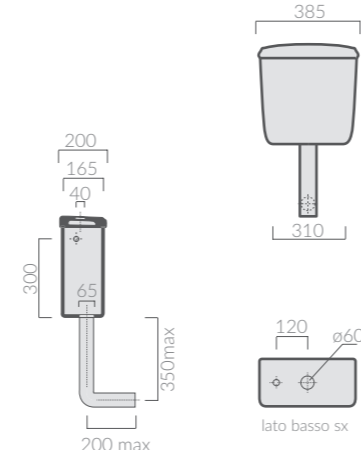

CASSETTA A ZAINO
Low level cistern

Art.		Kg	Pz.pallet	Euro
4015	bianco white	12		98,00

Cassetta a zaino con coperchio.
Low level cistern with cover.

Art.		Kg	Pz.pallet	Euro
18045		1,5		57,00

Batteria di scarico con comando a distanza.
Discharge mechanism with remote control system.

55 h48cm

BIDET
Bidet

Art.		Kg	Pz.pallet	Euro
5248	bianco white	27	15	278,00

Bidet monoforo 55x35xH48 cm. Fissaggio incluso.
One hole bidet 55x35xH48 cm. Fixing kit included.