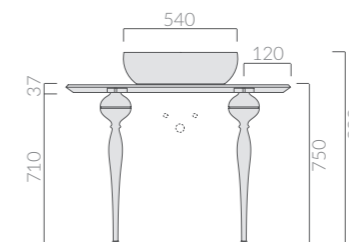

120_{cm}

STRUTTURA PORTALAVABO Structure for basin

Art.		Kg	Pz.pallet	Euro
5553B	bianco white	34		1.633,00
5553NE	nero lucido glossy black	34		1.633,00

Struttura cm 120 portalavabo laccata lucida con piano in vetro, abbinabile ai lavabi ciotola art. 5233 e 5234 (bianco e nelle finiture colorate).

Structure cm 120 for basin, shiny lacquered, with glass top, for basin art. 5233 and 5234 (white and colours).