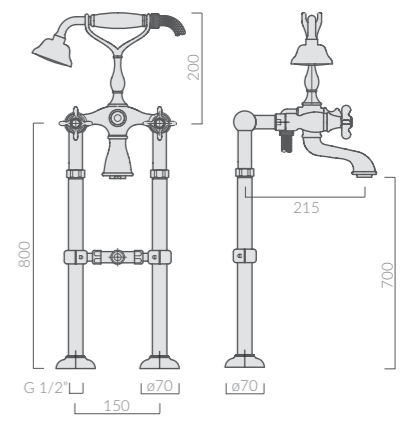

GRUPPO VASCA
Bath mixer

Art.	Kg	Pz.pallet	Euro
8525	9,5		1.460,00

Gruppo per vasca esterno con bocca integrale, con colonne a pavimento, flessibile e doccetta.
Bath mixer with floor connections and shower set.