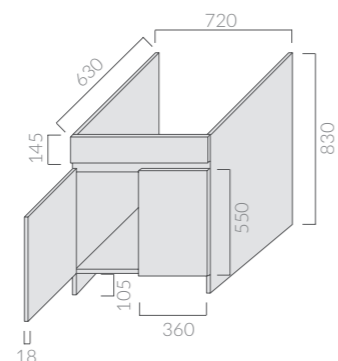

ASSE IN LEGNO Wooden Board

Art.		Kg	Pz.pallet	Euro
5485		2		208,00

Asse in legno di okoumè per lavabo art. 5484.
Okoumè wooden board for washbasin art. 5484.