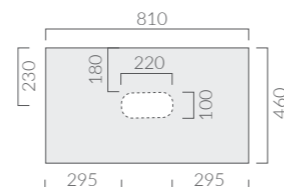

101_{cm}

MENSOLA IN CERAMICA CON FORO CENTRALE
Ceramic shelf with central hole

Art.		Kg	Pz.pallet	Euro
□ 2052	bianco white	22		360,00
□ 2052MT	bianco matt matt white	22		450,00
■ 2052NEMT	nero matt matt black	22		450,00
■ 2052ON	ottanio petrol blue	22		450,00
■ 2052SA	sabbia sand	22		450,00

MENSOLA IN CERAMICA SENZA FORO
Ceramic shelf with no hole

Art.		Kg	Pz.pallet	Euro
□ 2058	bianco white	22		360,00
□ 2058MT	bianco matt matt white	22		450,00
■ 2058NEMT	nero matt matt black	22		450,00
■ 2058ON	ottanio petrol blue	22		450,00
■ 2058SA	sabbia sand	22		450,00