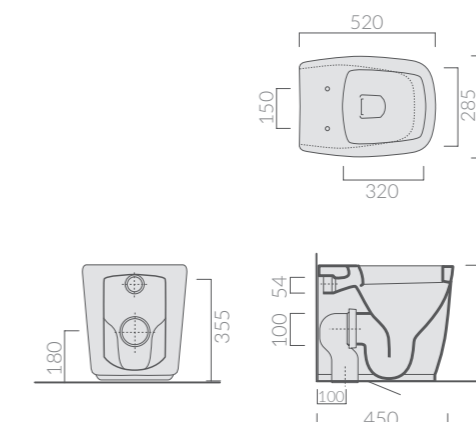

52_{cm}

BIDET A PAVIMENTO

Back to wall Bidet

Art.		Kg	Pz.pallet	Euro
8960	bianco white	27,5	15	390,00
8960MT	bianco matt matt white	27,5	15	525,00
8960NE	nero lucido glossy black	27,5	15	560,00

Bidet monoforo 52x38xh42 cm. Fissaggio incluso.
Bidet 52x38xh42 cm. Fixing kit included.

52_{cm}

WC A PAVIMENTO

Back to wall wc

Art.		Kg	Pz.pallet	Euro
8961	bianco white	27,1	15	390,00
8961MT	bianco matt matt white	27,1	15	525,00
8961NE	nero lucido glossy black	27,1	15	560,00

Wc con scarico universale S/P 52x38xh42 cm, trasformabile tramite curva tecnica. Fissaggio incluso.

W.c. with floor/wall draining 52x38xh42 cm, adjustable by elbow/wall pipe. Fixing kit included.

CURVA TECNICA SCARICO PAVIMENTO Ø10

Elbow pipe for floor drain Ø10

Art.	Kg	Pz.pallet	Euro
9052	0,4		15,00

RACCORDO SCARICO PARETE Ø10

Pipe for wall drain Ø10

Art.	Kg	Pz.pallet	Euro
9053	0,4		13,00

COPRIVASO

Seat-cover

Art.		Kg	Pz.pallet	Euro
8979	bianco white	2,8		78,00
8979MT	bianco matt matt white	2,8		156,00
8979NE	nero lucido glossy black	2,8		156,00

Coprivaso avvolgente in termoindurente.
Thermosetting wrap around seat-cover.

COPRIVASO

Seat-cover

Art.		Kg	Pz.pallet	Euro
8977	bianco white	2,8		177,00
8977NE	nero lucido glossy black	2,8		190,00

Coprivaso avvolgente in termoindurente, cerniera con dispositivo di caduta rallentata e sganciamento rapido.

Thermosetting wrap around seat-cover with soft closing system and quick release system.