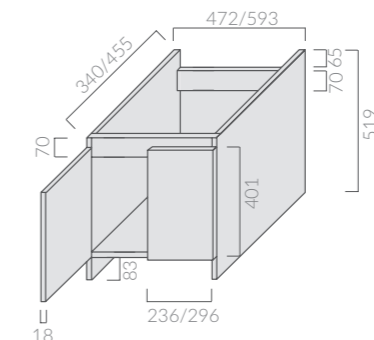

LAVELLI/LAVATOI

Art.		Kg	Pz.pallet	Euro
2004	bianco white	7	36	133,00

Coppia muriccioli per Iside.
Ceramic supports for Iside wash-tub..

SIFONE Siphon

Art.		Kg	Pz.pallet	Euro
9014		0,5		52,00

Sifone 1 via con piletta per ø60.
Siphon with one draining outlet for ø60.