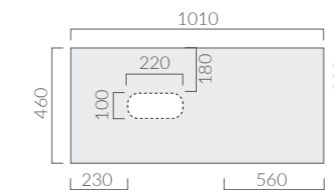

TABULAE

121_{cm}

MENSOLA IN CERAMICA FORO SX
Ceramic shelf with Left hand side hole

Art.		Kg	Pz.pallet	Euro
□ 2055	bianco white	28		450,00
□ 2055MT	bianco matt matt white	28		562,00
■ 2055NEMT	nero matt matt black	28		562,00
■ 2055ON	ottanio petrol blue	28		562,00
■ 2055SA	sabbia sand	28		562,00

MENSOLA IN CERAMICA FORO DX
Ceramic shelf with Right hand side hole

Art.		Kg	Pz.pallet	Euro
□ 2061	bianco white	28		450,00
□ 2061MT	bianco matt matt white	28		562,00
■ 2061NEMT	nero matt matt black	28		562,00
■ 2061ON	ottanio petrol blue	28		562,00
■ 2061SA	sabbia sand	28		562,00

MENSOLA IN CERAMICA 2 FORI
Ceramic shelf with 2 holes

Art.		Kg	Pz.pallet	Euro
□ 2054	bianco white	28		450,00
□ 2054MT	bianco matt matt white	28		562,00
■ 2054NEMT	nero matt matt black	28		562,00
■ 2054ON	ottanio petrol blue	28		562,00
■ 2054SA	sabbia sand	28		562,00