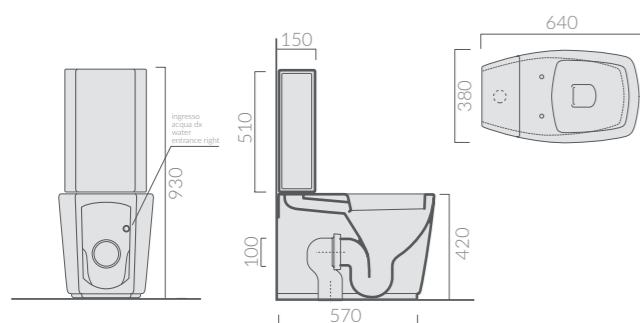

RACCORDO SCARICO PARETE Ø10

Pipe for wall drain Ø10

Art.		Kg	Pz.pallet	Euro
9053		0,4		13,00

SA02

COPRIVASO

Seat-cover

Art.			Kg	Pz.pallet	Euro
8979	bianco white		2,8		78,00
8979MT	bianco matt matt white		2,8		156,00
8979NE	nero lucido glossy black		2,8		156,00

Coprivaso avvolgente in termoindurente.

Thermosetting wrap around seat-cover.

COPRIVASO

Seat-cover

Art.			Kg	Pz.pallet	Euro
8977	bianco white		2,8		177,00
8977NE	nero lucido glossy black		2,8		190,00

Coprivaso avvolgente in termoindurente, cerniera con dispositivo di caduta rallentata e sganciamento rapido.

Thermosetting wrap around seat-cover with soft closing system and quick release system.