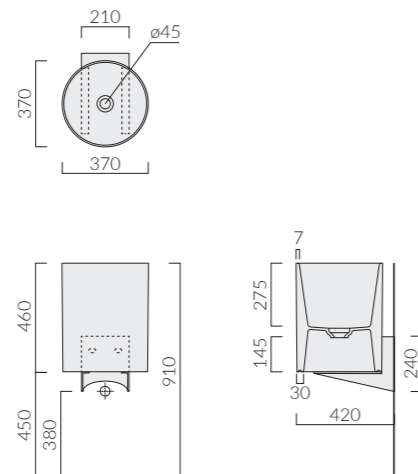

46_{cm}

STRUTTURA SOSPESA
Wall mounted structure

Art.	Kg	Pz.pallet	Euro
2081NE	nero matt matt black		500,00

Struttura sospesa con piano in metallo cm 46 x 46 in acciaio / finitura nero opaco.
Wall mounted stainless steel structure with metal shelf included cm 46 x 46 / black finishing.