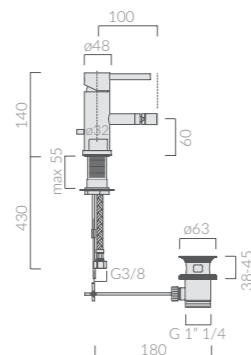

MISCELATORE PER LAVABO High single lever washbasin mixer

Art.	Kg	Pz.pallet	Euro
5445	2,1		338,00

Miscelatore monocomando per lavabo con scarico 1"1/4 con flex inox cm 50 att. 3/8" F.
Single lever washbasin mixer with 1"1/4 pop-up waste and 3/8" f. flex. hose 50cms.