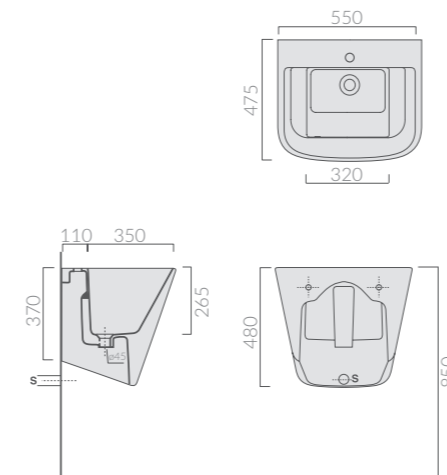

SIFONE PASSE-PARTOUT CM 50 Ø32 Passe-partout trap 50 cm Ø32

Art.		Kg	Pz.pallet	Euro
6066	cromato chromed	0,5		110,00