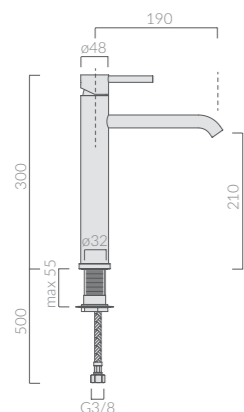

MISCELATORE PER LAVABO High single lever washbasin mixer

Art.	Kg	Pz.pallet	Euro
5443	2,7		376,00

Miscelatore monocomando per lavabo alto senza scarico; flex inox cm 70 att. 3/8" F.
High single lever washbasin mixer without pop-up waste, with flex. hose 70 cm.

MISCELATORE PER BIDET Single lever bidet mixer

Art.	Kg	Pz.pallet	Euro
5444	2,1		338,00

Miscelatore monocomando per bidet con scarico 1"1/4 con flex inox cm 50 att. 3/8" F.
Single lever bidet mixer with 1"1/4 pop-up waste and 3/8" F flex. hoses cm 50.