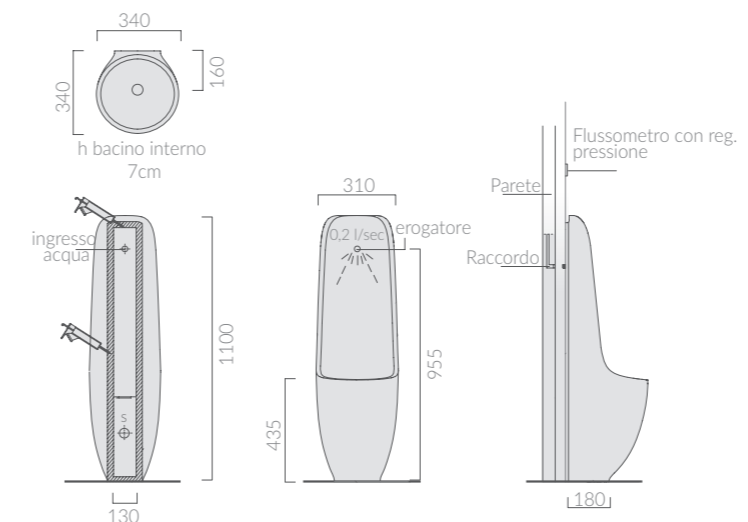

PLACCA DI COMANDO

Pneumatic control plate

Art.		Kg	Pz.pallet	Euro
9069		1		410,00

Placca di comando cromata, pneumatica per orinatoio. Chromed pneumatic control plate, for urinal.

Art.		Kg	Pz.pallet	Euro
9070		1		225,00

Kit universale per montaggio ad incasso del dispositivo di risciacquo. Universal kit for flush mounting device.