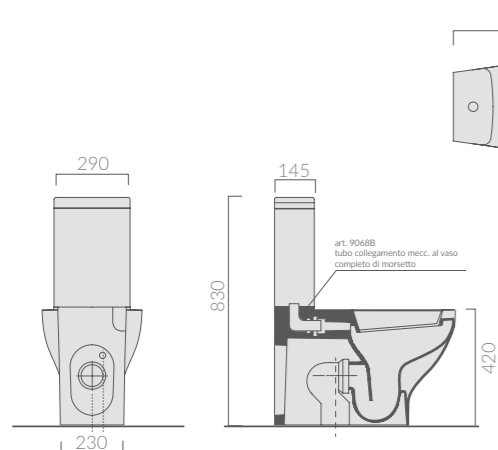

RACCORDO SCARICO PARETE Ø10

Pipe for wall drain Ø10

Art.		Kg	Pz.pallet	Euro
9053		0,4		13,00

COPRIVASO AVVOLGENTE

Seat-cover

Art.		Kg	Pz.pallet	Euro
7219	bianco white	2,2		67,00

Coprivaso avvolgente in termoindurente.
Thermosetting wrap around seat-cover.

COPRIVASO AVVOLGENTE SOFT CLOSE

Soft close seat-cover

Art.		Kg	Pz.pallet	Euro
7220	bianco white	2,2		101,00

Coprivaso avvolgente in termoindurente, cerniera con dispositivo di caduta rallentata.
Thermosetting wrap around seat-cover with soft closing system.

Il Vaso Monoblocco completo si compone dei seguenti articoli: 7217 - 7218 - 9010
The complete close-coupled toilet is composed by the following articles:
7217 - 7218 - 9010

53_{cm}

BIDET A PAVIMENTO

Back to wall Bidet

Art.		Kg	Pz.pallet	Euro
7253	bianco white	23	24	134,00

Bidet monoforo 53x36xh42 cm. Fissaggio incluso.
One hole bidet 53x36xh42 cm. Fixing kit included.