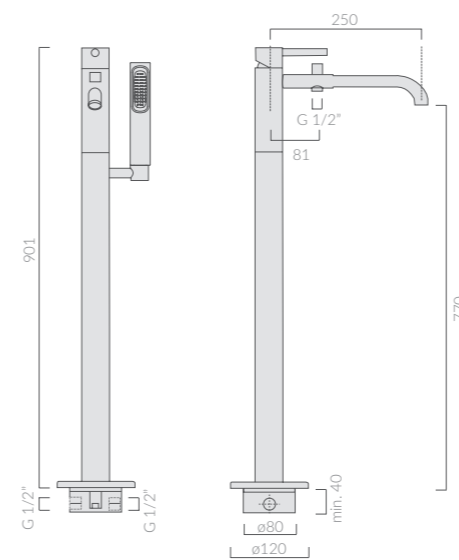

MISCELATORE PER VASCA

Single lever bathtub mixer

Art.	Kg	Pz.pallet	Euro
5449	5,3		1.632,00

Miscelatore monocomando free standing per vasca h90 cm.
Free standing single lever bathtub mixer h90 cm .