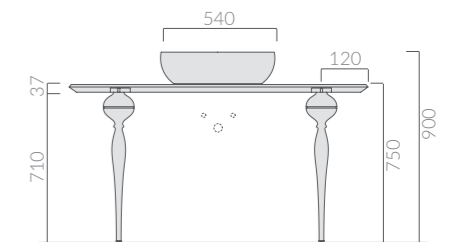

54_{cm}

LAVABO Washbasin

Art.		Kg	Pz.pallet	Euro
5233	bianco white	12,5	18	288,00
5233OR	oro/bianco gold/white	12,5	18	645,00
5233PL	platino/bianco platinum/white	12,5	18	645,00
5233NO	oro/nero gold/black	12,5	18	707,00
5233NE	nero lucido glossy black	12,5	18	424,00

Lavabo ciotola cm 54x35xh15. Per rubinetteria a parete o su piano. Installazione da appoggio. Washbasin 54x35xh15 cm. Arranged for wall tap or on a countertop. Laid-on installation.

70_{cm}

LAVABO Washbasin

Art.		Kg	Pz.pallet	Euro
5234	bianco white	12,5	18	299,00
5234OR	oro/bianco gold/white	12,5	18	656,00
5234PL	platino/bianco platinum/white	12,5	18	656,00
5234NO	oro/nero gold/black	12,5	18	717,00
5234NE	nero lucido glossy black	12,5	18	435,00

Lavabo ciotola cm 70x37xh15. Per rubinetteria a parete o su piano. Installazione da appoggio. Washbasin 70x37xh15 cm. Arranged for wall tap or on a countertop. Laid-on installation.

70_{cm}

STRUTTURA PORTALAVABO Structure for basin

Art.		Kg	Pz.pallet	Euro
5550BB	bianco white	21		1.259,00
5550BNE	nero lucido glossy black	21		1.259,00

Struttura portalavabo in resina, laccata lucida con basamento in metallo. Completo di fissaggio per lavabo e kit di scarico dell'acqua. Abbinabile al lavabo art. 5234 (bianco e nelle finiture colorate).

Structure for basin with metal base, in lacquered shiny resin. Fixing kit and trap included suitable for art. 5234 (white and colours).

90_{cm}

MENSOLA PORTALAVABO Shelf for basin

Art.		Kg	Pz.pallet	Euro
5554B	bianco white	5		1.317,00
5554NE	nero lucido glossy black	5		1.317,00

Mensola cm 90 portalavabo laccata lucida, con piano in vetro abbinabile ai lavabi ciotola art. 5234 e 5233 (bianco e nelle finiture colorate). Completa di staffe (n°2).