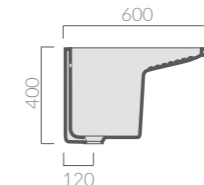

60^{cm}

LAVATOIO
Wash-tub

Art.		Kg	Pz.pallet	Euro
2003	bianco white	30	16	240,00

Lavatoio Osiride.
Osiride wash-tub.