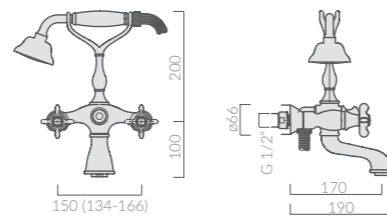

GRUPPO VASCA
Bath mixer

Art.	Kg	Pz.pallet	Euro
8524	3,6		630,00

Gruppo per vasca esterno completo di flessibile in ottone, doccetta.
Bath mixer with shower set complete of brass hose and hand shower.