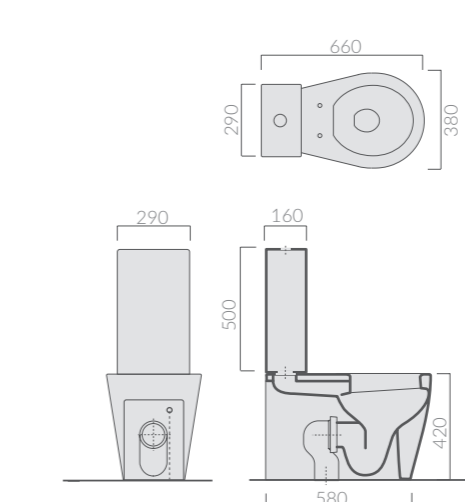

CASSETTA IN CERAMICA
Ceramic cistern

Art.		Kg	Pz.pallet	Euro
9925	bianco white	17	6	348,00
9925NE	nero lucido glossy black	17	6	469,00

Cassetta in ceramica per vaso monoblocco completa di cassetta in plastica anticondensa sistema doppio flusso.
Ceramic cistern for close-coupled toilet with anti-condensation plastic cistern double flow system.