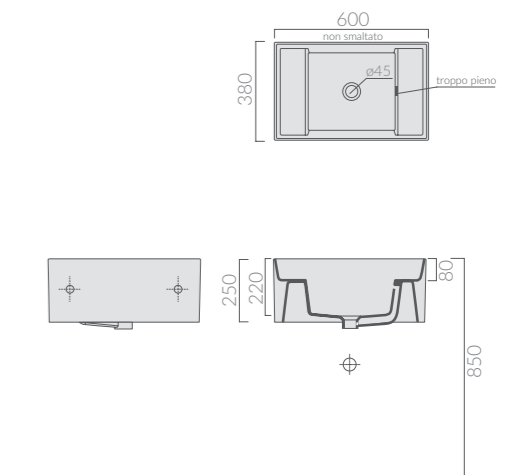

ASSE IN LEGNO Wooden Board

Art.		Kg	Pz.pallet	Euro
5485		2		208,00

Asse in legno di okoumè per lavabo art. 5484.
Okoumè wooden board for washbasin art. 5484.