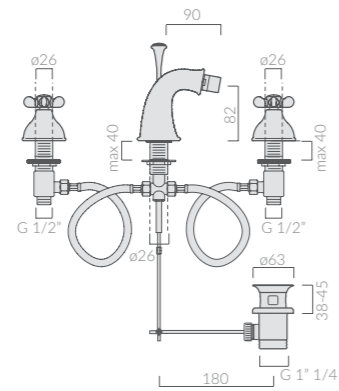

MISCELATORE PER BIDET
Bidet mixer

Art.	Kg	Pz.pallet	Euro
8523	3		414,00

Batteria per bidet a tre fori.
3 holes bidet mixer.