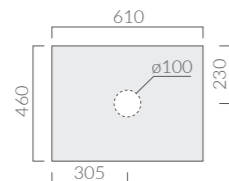

81_{cm}

MENSOLA IN CERAMICA FORO CENTRALE
Ceramic shelf with central hole

Art.		Kg	Pz.pallet	Euro
□ 2051	bianco white	16		305,00
□ 2051MT	bianco matt matt white	16		385,00
■ 2051NEMT	nero matt matt black	16		385,00
■ 2051ON	ottanio petrol blue	16		385,00
■ 2051SA	sabbia sand	16		385,00

MENSOLA IN CERAMICA SENZA FORO
Ceramic shelf with no hole

Art.		Kg	Pz.pallet	Euro
□ 2057	bianco white	16		305,00
□ 2057MT	bianco matt matt white	16		385,00
■ 2057NEMT	nero matt matt black	16		385,00
■ 2057ON	ottanio petrol blue	16		385,00
■ 2057SA	sabbia sand	16		385,00