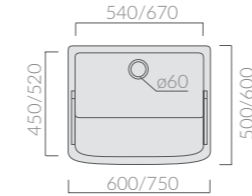

Lavatoio Iside cm 75.
Iside wash-tub 75 cm.

MOBILE Cabinet

Art.		Kg	Pz.pallet	Euro
9007	bianco white	10	12	155,00

Mobile appoggio per lavatoio Iside 60 cm.
Support cabinet for Iside wash-tub 60 cm.

Art.		Kg	Pz.pallet	Euro
9008	bianco white	14	6	158,00