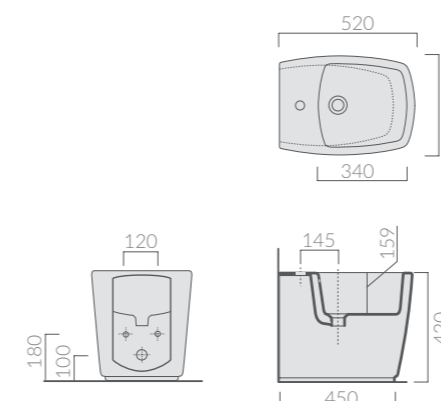

RACCORDO SCARICO PARETE Ø10

Pipe for wall drain Ø10

Art.	Kg	Pz.pallet	Euro
9053	0,4		13,00

COPRIVASO

Seat-cover

Art.		Kg	Pz.pallet	Euro
8979	bianco white	2,8		78,00
8979MT	bianco matt matt white	2,8		156,00
8979NE	nero lucido glossy black	2,8		156,00

Coprivaso avvolgente in termoindurente.
Thermosetting wrap around seat-cover.

COPRIVASO

Seat-cover

Art.		Kg	Pz.pallet	Euro
8977	bianco white	2,8		177,00
8977NE	nero lucido glossy black	2,8		190,00

Coprivaso avvolgente in termoindurente, cerniera con dispositivo di caduta rallentata e sganciamento rapido.

Thermosetting wrap around seat-cover with soft closing system and quick release system.