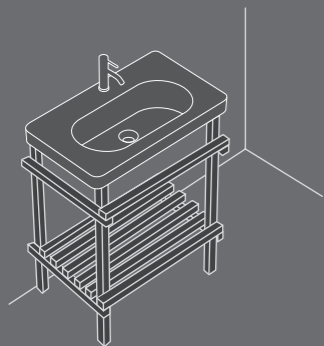

EDEN

mobili in abbinamento a pag 384-388
/ combined furniture page 384-388

cm 90 x 48
cm 75 x 45
cm 60 x 42

cm 79x46

cm 90 x 48
cm 75 x 45
cm 60 x 42

EDEN