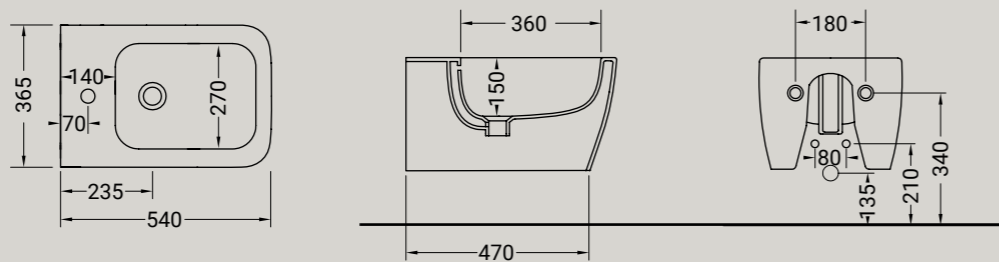

FASTER KIUB

bidet sospeso + kit fissaggio
bidet wall hung + fixing kit

Accessori disponibili non inclusi/
Available accessories not included
art.P91

ARTICOLO KIW14 — 21kg | 12 pz pallet Italia | 20 pz pallet Export	euro
BIANCO LUCIDO 001 bianco lucido white	340
COLORI DISPONIBILI 006 026 053 096 052 097 bianco matt nero matt grigio matt marrone matt verde matt rosa matt white matt black matt grey matt brown matt green matt pink matt	510