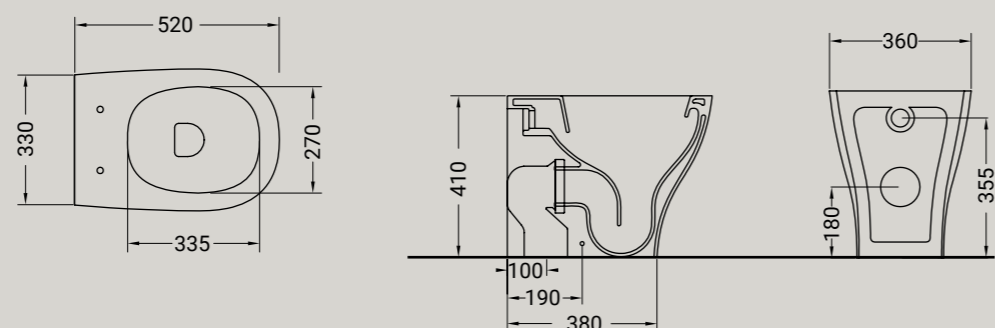

ARTICOLO M20 — 28 kg | 10 pz pallet Italia | 20 pz pallet Export euro

BIANCO LUCIDO 001 bianco lucido white 178