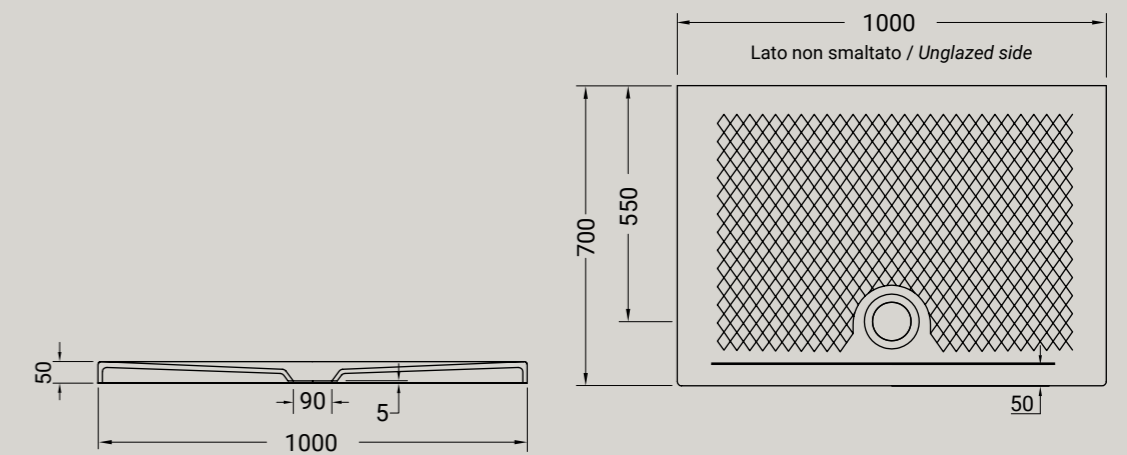

TEXTURE - PIATTO DOCCIA

piatto doccia texture 70x100
shower tray texture 70x100

ARTICOLO TXT213 — 31 kg | 10 pz pallet Italia | 10 pz pallet Export		euro
BIANCO LUCIDO	001 bianco lucido white	260
COLORI DISPONIBILI	006 bianco matt white matt, 026 nero matt black matt, 053 grigio matt grey matt, 096 marrone matt brown matt, 052 verde matt green matt, 097 rosa matt pink matt	420