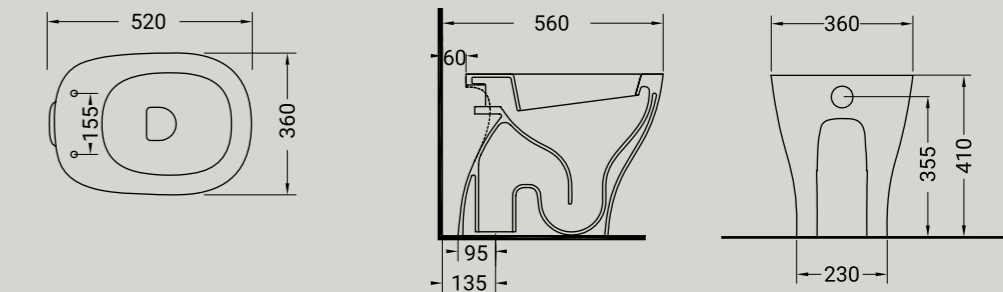

MY

wc scarico pavimento
floor mounted wc

Accessori disponibili non inclusi/
Available accessories not included
art.P33

ARTICOLO M10 — 26 kg | 10 pz pallet Italia | 20 pz pallet Export euro

BIANCO LUCIDO 001 bianco lucido white 178