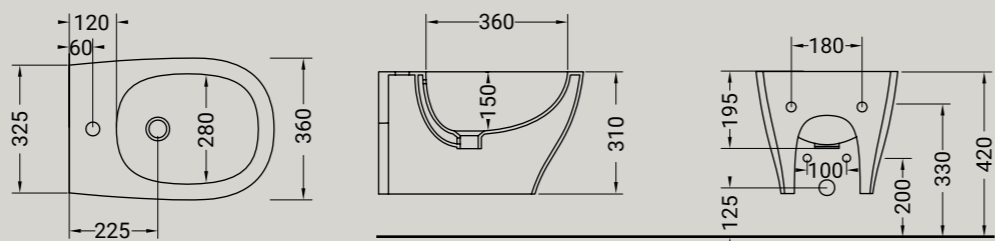

ARTICOLO MW24 — 12 kg | 12 pz pallet Italia | 20 pz pallet Export euro

BIANCO LUCIDO 001 bianco lucido white 220