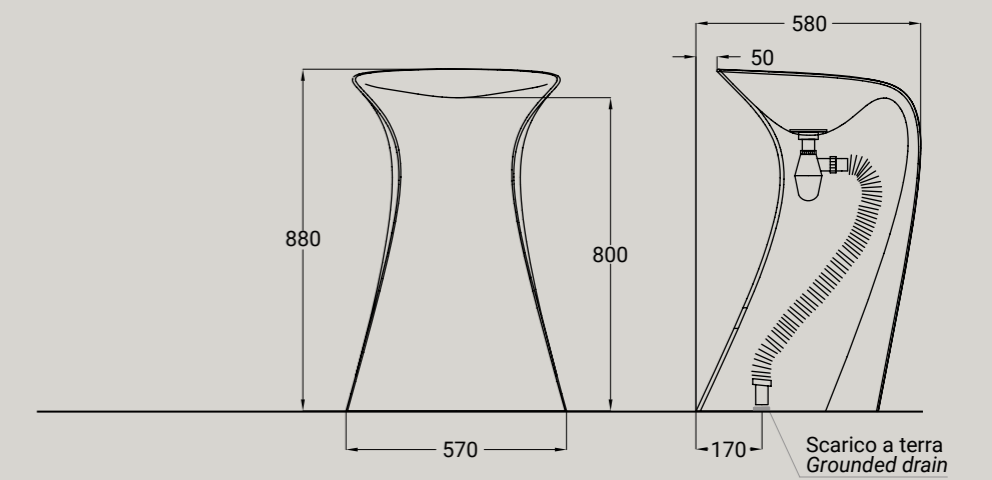

**COLORI
COLORS**

○
bianco lucido
white shine

●
nero lucido
black shine