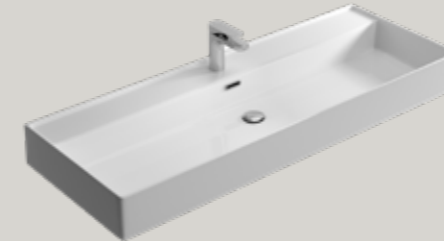

FASTER KIUB

lavabo appoggio/sospeso
countertop/wall-hung washbasin

Accessori disponibili non inclusi/
Available accessories not included
art.P22 - P82 - P85 - P125

ARTICOLO KI120 — 30,5 kg | 10 pz pallet Italia | 15 pz pallet Export		euro
BIANCO LUCIDO	001 bianco lucido white	460
COLORI DISPONIBILI	006 bianco matt white matt, 026 nero matt black matt, 053 grigio matt grey matt, 096 marrone matt brown matt, 052 verde matt green matt, 097 rosa matt pink matt	690