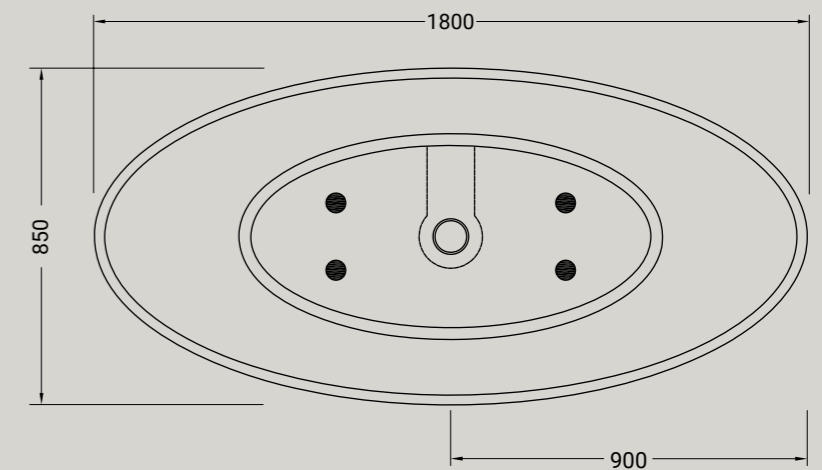

GIÒ EVOLUTION

vasca in solid surface bianca
lucida e opaca
bathtub in solid surface white shine
and matt

ARTICOLO - 150 kg		euro
ARTICOLO GV61L	001 bianco lucido white shine	3100
ARTICOLO GV61O	006 bianco matt white matt	3100