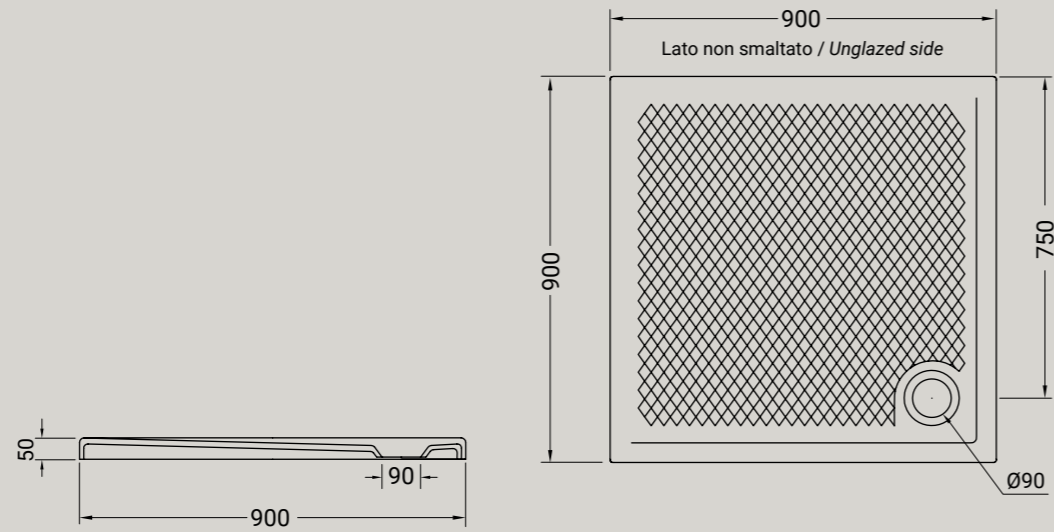

TEXTURE - PIATTO DOCCIA

piatto doccia texture 90x90
shower tray texture 90x90

ARTICOLO TXT225 — 30 kg | 10 pz pallet Italia | 10 pz pallet Export		euro
BIANCO LUCIDO	001 bianco lucido white	240
COLORI DISPONIBILI	006 bianco matt white matt, 026 nero matt black matt, 053 grigio matt grey matt, 096 marrone matt brown matt, 052 verde matt green matt, 097 rosa matt pink matt	385