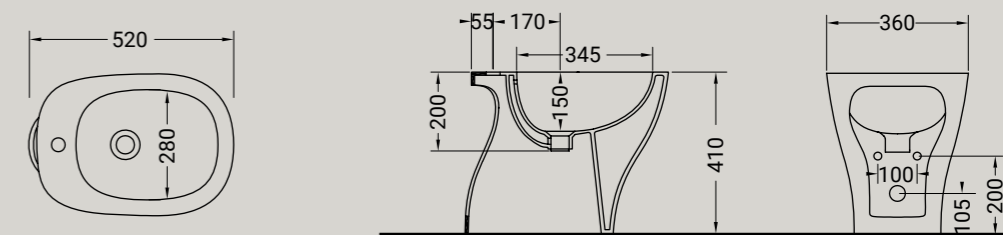

MY

bidet
floor mounted bidet

Accessori disponibili non inclusi/
Available accessories not included
art.P33

ARTICOLO M14 — 22 kg | 10 pz pallet Italia | 20 pz pallet Export euro

BIANCO LUCIDO 001 bianco lucido white 178