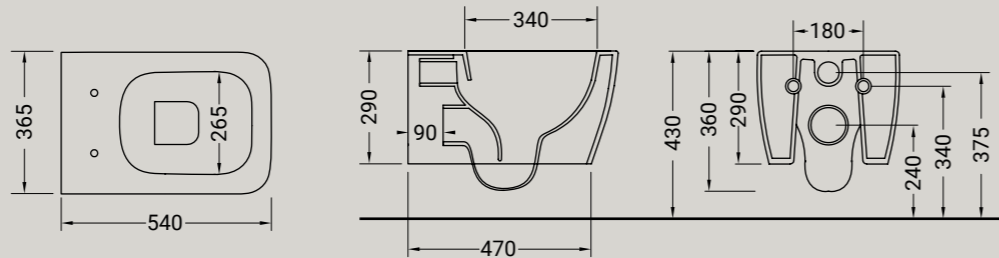

FASTER KIUB

vaso sospeso senza brida + kit fissaggio
wc rimless wall hung + fixing kit

ARTICOLO KIWR20 — 24 kg | 12 pz pallet Italia | 20 pz pallet Export	euro
BIANCO LUCIDO 001 bianco lucido white	340
COLORI DISPONIBILI 006 026 053 096 052 097 bianco matt nero matt grigio matt marrone matt verde matt rosa matt white matt black matt grey matt brown matt green matt pink matt	510