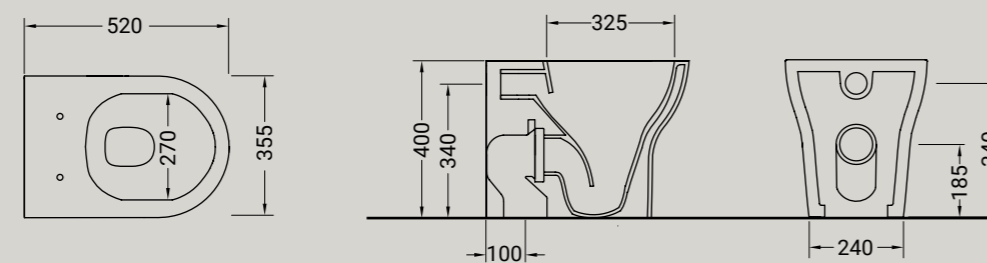

VENUS
wc filo muro rimless
wc back to wall rimless

Accessori disponibili non inclusi/
Available accessories not included
art.P57 - P81 - P33

ARTICOLO VER20 — 30 kg | 10 pz pallet Italia | 20 pz pallet Export euro

BIANCO LUCIDO 001
bianco lucido white 150