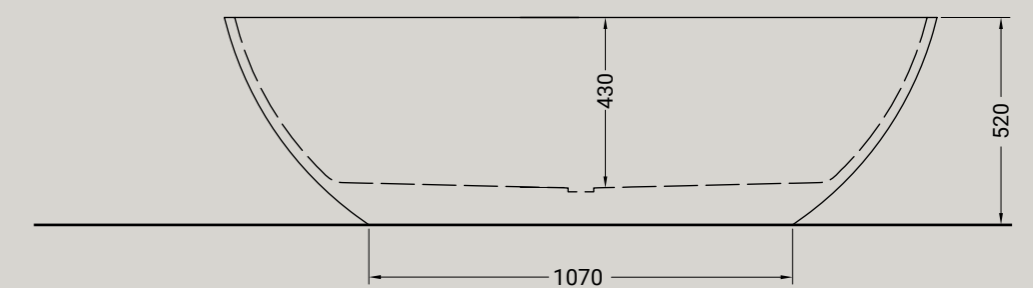

GIÒ EVOLUTION

vasca in solid surface bianca
lucida e opaca
bathtub in solid surface white shine
and matt

ARTICOLO - 150 kg		euro
ARTICOLO GV61L	001 bianco lucido white shine	3100
ARTICOLO GV61O	006 bianco matt white matt	3100