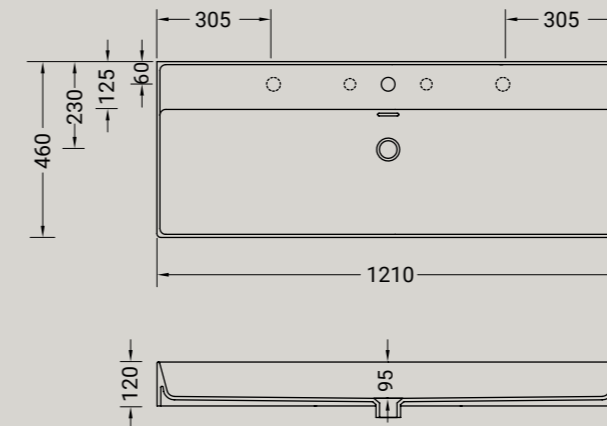

FASTER KIUB

lavabo appoggio/sospeso
countertop/wall-hung washbasin

Accessori disponibili non inclusi/
Available accessories not included
art.P22 - P82 - P85 - P125

ARTICOLO KI100 — 27,5 kg | 12 pz pallet Italia | 22 pz pallet Export		euro
BIANCO LUCIDO	001 bianco lucido white	400
COLORI DISPONIBILI	006 bianco matt white matt, 026 nero matt black matt, 053 grigio matt grey matt, 096 marrone matt brown matt, 052 verde matt green matt, 097 rosa matt pink matt	600

FASTER KIUB

lavabo appoggio/sospeso con piano dx
countertop/wall-hung washbasin with plane dx

Accessori disponibili non inclusi/
Available accessories not included
art.P22 - P82 - P85 - P125

ARTICOLO KI100DX — 26,0 kg | 12 pz pallet Italia | 22 pz pallet Export		euro
BIANCO LUCIDO	001 bianco lucido white	400
COLORI DISPONIBILI	006 bianco matt white matt, 026 nero matt black matt, 053 grigio matt grey matt, 096 marrone matt brown matt, 052 verde matt green matt, 097 rosa matt pink matt	600

FASTER KIUB

lavabo appoggio/sospeso con piano sx
countertop/wall-hung washbasin with plane sx

Accessori disponibili non inclusi/
Available accessories not included
art.P22 - P82 - P85 - P125

ARTICOLO KI100SX — 26,0 kg | 12 pz pallet Italia | 22 pz pallet Export		euro
BIANCO LUCIDO	001 bianco lucido white	400
COLORI DISPONIBILI	006 bianco matt white matt, 026 nero matt black matt, 053 grigio matt grey matt, 096 marrone matt brown matt, 052 verde matt green matt, 097 rosa matt pink matt	600

FASTER KIUB

lavabo appoggio/sospeso
countertop/wall-hung washbasin

Accessori disponibili non inclusi/
Available accessories not included
art.P22 - P82 - P85 - P125