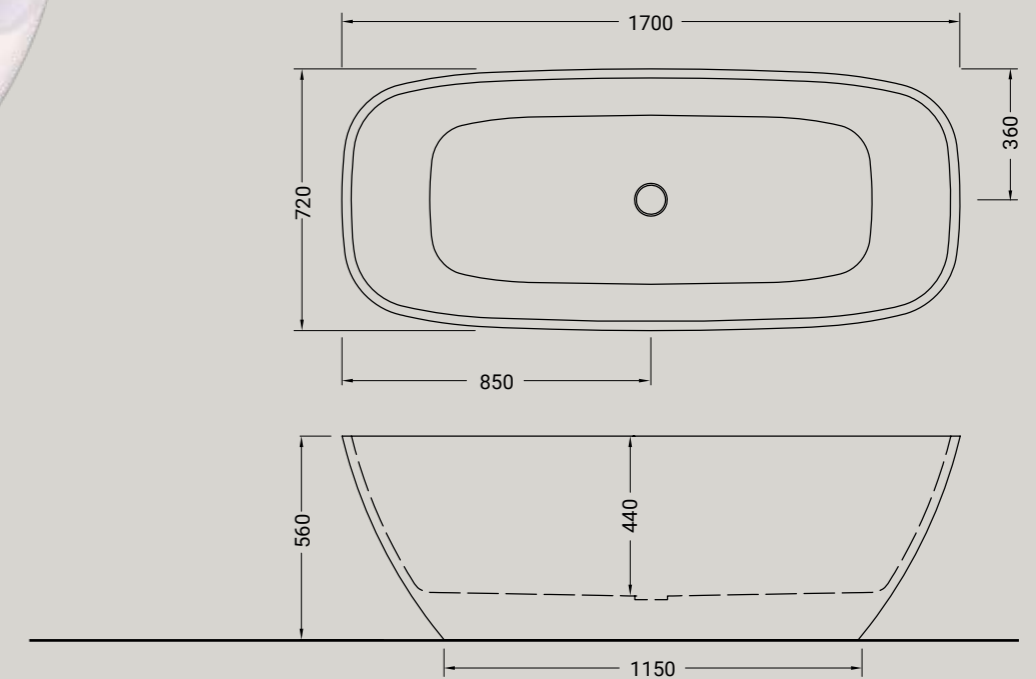

FASTER

vaso monoblocco rimless + kit fissaggio
close coupled wc rimless + fixing kit

ARTICOLO FAR12 — 33 kg | 6 pz pallet Italia | 9 pz pallet Export		euro
BIANCO LUCIDO	001 bianco lucido white	370
COLORI DISPONIBILI	006 026 053 096 052 097 bianco matt nero matt grigio matt marrone matt verde matt rosa matt white matt black matt grey matt brown matt green matt pink matt	550

FASTER

cassetta monoblocco
ceramic cistern

ARTICOLO FA18 – CASSETTA MB PER FAR12 / MB CISTERN FOR FAR12 — 14 kg		euro
meccanismo P75/P76 non incluso / flushing system P75/P76 not included		
BIANCO LUCIDO	001 bianco lucido white	140
COLORI DISPONIBILI	006 026 053 096 052 097 bianco matt nero matt grigio matt marrone matt verde matt rosa matt white matt black matt grey matt brown matt green matt pink matt	210

FASTER

coprivaso slim a caduta rallentata e sgancio rapido
slim seat cover soft-close quick release

ARTICOLO FAZQ — 3 kg		euro
BIANCO LUCIDO	001 bianco lucido white	150
COLORI DISPONIBILI	006 026 053 096 052 097 bianco matt nero matt grigio matt marrone matt verde matt rosa matt white matt black matt grey matt brown matt green matt pink matt	225

FASTER

vasca in solid surface bianca lucida e opaca
bathtub in solid surface white shine and matt

ARTICOLO FV61L — 151,0 kg		euro
ARTICOLO FV61L	001 bianco lucido white shine	3000
ARTICOLO FV610	006 bianco matt white matt	3000