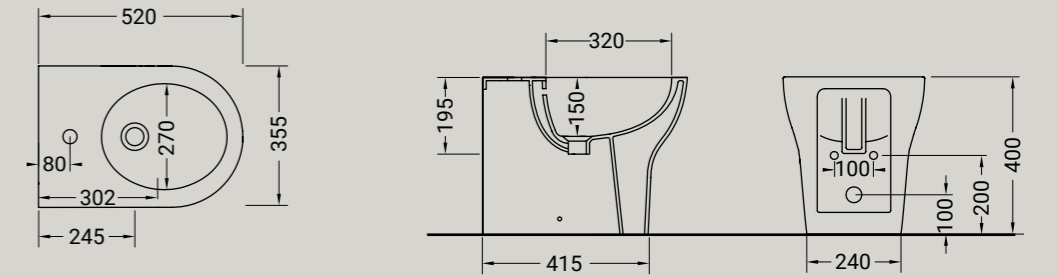

VENUS
bidet filo muro
bidet back to wall

Accessori disponibili non inclusi/
Available accessories not included
art.P33

ARTICOLO VE24 — 25 kg | 10 pz pallet Italia | 20 pz pallet Export euro

BIANCO LUCIDO 001
bianco lucido white 150