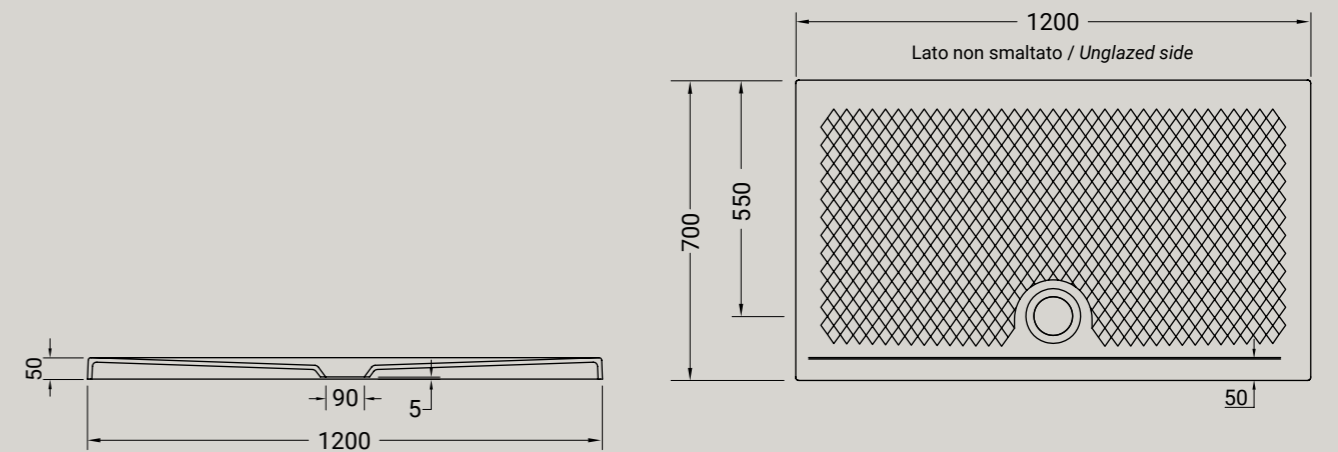

TEXTURE - PIATTO DOCCIA

piatto doccia texture 70x120
shower tray texture 70x120

ARTICOLO TXT211 — 37 kg | 10 pz pallet Italia | 10 pz pallet Export		euro
BIANCO LUCIDO	001 bianco lucido white	330
COLORI DISPONIBILI	006 bianco matt white matt, 026 nero matt black matt, 053 grigio matt grey matt, 096 marrone matt brown matt, 052 verde matt green matt, 097 rosa matt pink matt	530