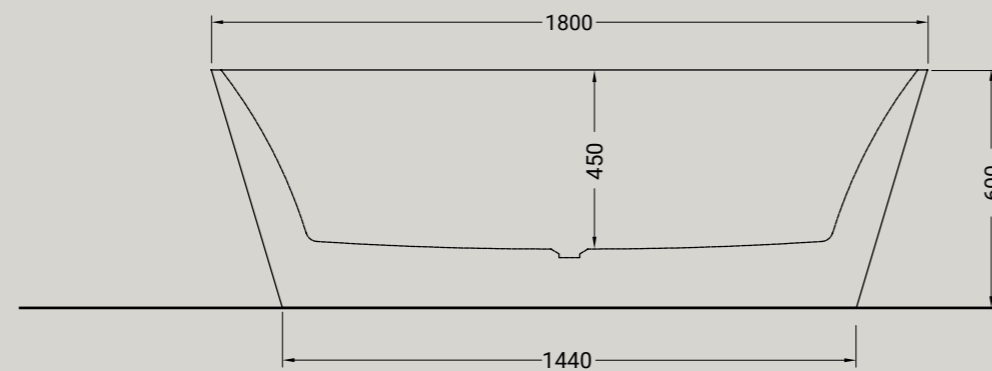

**GIÒ EVOLUTION**

vasca in acrilico bianca lucida  
bathtub in acrylic white shine

ARTICOLO GV60 - 60 kg		euro
BIANCO LUCIDO	006 bianco matt white matt	1900

**GIÒ EVOLUTION**

vasca in solid surface bianca  
lucida e opaca  
bathtub in solid surface white shine  
and matt