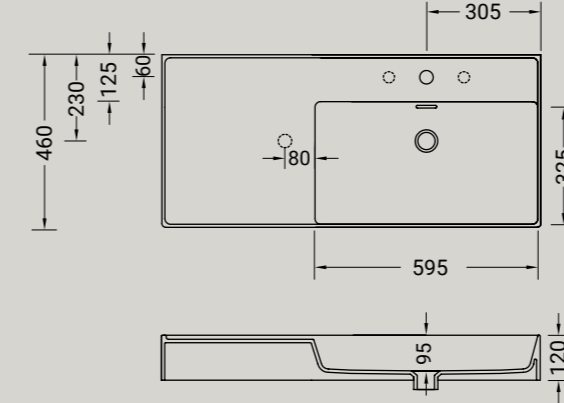

FASTER KIUB

lavabo appoggio/sospeso
countertop/wall-hung washbasin

Accessori disponibili non inclusi/
Available accessories not included
art.P22 - P82 - P85 - P125

ARTICOLO KI100 — 27,5 kg | 12 pz pallet Italia | 22 pz pallet Export		euro
BIANCO LUCIDO	001 bianco lucido white	400
COLORI DISPONIBILI	006 bianco matt white matt, 026 nero matt black matt, 053 grigio matt grey matt, 096 marrone matt brown matt, 052 verde matt green matt, 097 rosa matt pink matt	600

FASTER KIUB

lavabo appoggio/sospeso con piano dx
countertop/wall-hung washbasin with plane dx

Accessori disponibili non inclusi/
Available accessories not included
art.P22 - P82 - P85 - P125

ARTICOLO KI100DX — 26,0 kg | 12 pz pallet Italia | 22 pz pallet Export		euro
BIANCO LUCIDO	001 bianco lucido white	400
COLORI DISPONIBILI	006 bianco matt white matt, 026 nero matt black matt, 053 grigio matt grey matt, 096 marrone matt brown matt, 052 verde matt green matt, 097 rosa matt pink matt	600

FASTER KIUB

lavabo appoggio/sospeso con piano sx
countertop/wall-hung washbasin with plane sx

Accessori disponibili non inclusi/
Available accessories not included
art.P22 - P82 - P85 - P125

ARTICOLO KI100SX — 26,0 kg | 12 pz pallet Italia | 22 pz pallet Export		euro
BIANCO LUCIDO	001 bianco lucido white	400
COLORI DISPONIBILI	006 bianco matt white matt, 026 nero matt black matt, 053 grigio matt grey matt, 096 marrone matt brown matt, 052 verde matt green matt, 097 rosa matt pink matt	600

FASTER KIUB

lavabo appoggio/sospeso
countertop/wall-hung washbasin

Accessori disponibili non inclusi/
Available accessories not included
art.P22 - P82 - P85 - P125