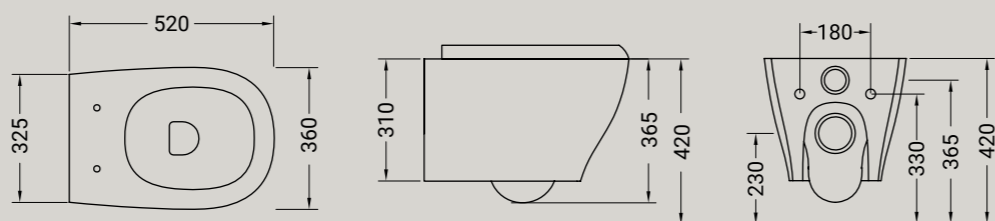

ARTICOLO MWR20 — 12 kg | 12 pz pallet Italia | 20 pz pallet Export euro

BIANCO LUCIDO 001 bianco lucido white 220