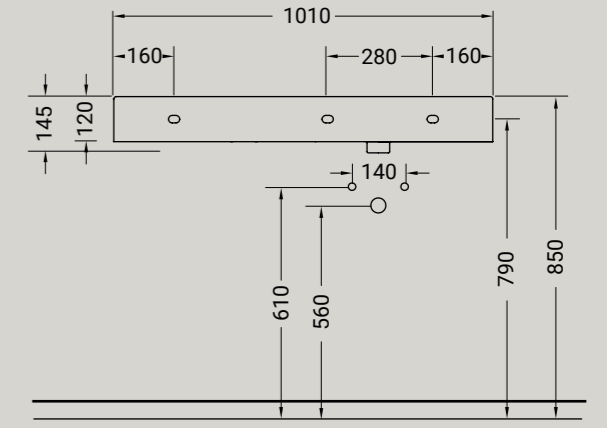

FASTER KIUB

lavabo appoggio/sospeso
countertop/wall-hung washbasin

Accessori disponibili non inclusi/
Available accessories not included
art.P22 - P82 - P85 - P125

ARTICOLO KI100 — 27,5 kg | 12 pz pallet Italia | 22 pz pallet Export		euro
BIANCO LUCIDO	001 bianco lucido white	400
COLORI DISPONIBILI	006 bianco matt white matt, 026 nero matt black matt, 053 grigio matt grey matt, 096 marrone matt brown matt, 052 verde matt green matt, 097 rosa matt pink matt	600

FASTER KIUB

lavabo appoggio/sospeso con piano dx
countertop/wall-hung washbasin with plane dx

Accessori disponibili non inclusi/
Available accessories not included
art.P22 - P82 - P85 - P125

ARTICOLO KI100DX — 26,0 kg | 12 pz pallet Italia | 22 pz pallet Export		euro
BIANCO LUCIDO	001 bianco lucido white	400
COLORI DISPONIBILI	006 bianco matt white matt, 026 nero matt black matt, 053 grigio matt grey matt, 096 marrone matt brown matt, 052 verde matt green matt, 097 rosa matt pink matt	600

FASTER KIUB

lavabo appoggio/sospeso con piano sx
countertop/wall-hung washbasin with plane sx

Accessori disponibili non inclusi/
Available accessories not included
art.P22 - P82 - P85 - P125

ARTICOLO KI100SX — 26,0 kg | 12 pz pallet Italia | 22 pz pallet Export		euro
BIANCO LUCIDO	001 bianco lucido white	400
COLORI DISPONIBILI	006 bianco matt white matt, 026 nero matt black matt, 053 grigio matt grey matt, 096 marrone matt brown matt, 052 verde matt green matt, 097 rosa matt pink matt	600

FASTER KIUB

lavabo appoggio/sospeso
countertop/wall-hung washbasin

Accessori disponibili non inclusi/
Available accessories not included
art.P22 - P82 - P85 - P125