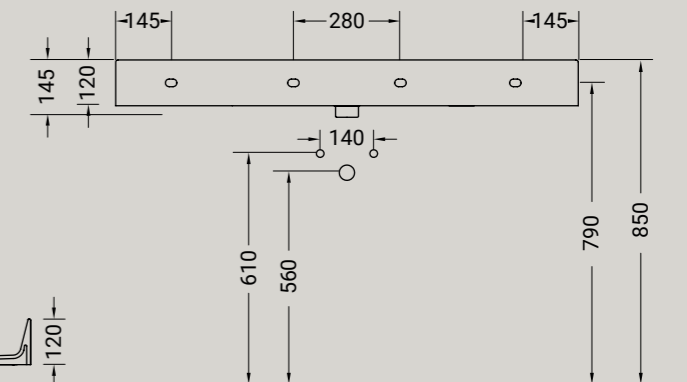

FASTER KIUB

lavabo appoggio/sospeso
countertop/wall-hung washbasin

Accessori disponibili non inclusi/
Available accessories not included
art.P22 - P82 - P85 - P125

ARTICOLO KI100 — 27,5 kg | 12 pz pallet Italia | 22 pz pallet Export		euro
BIANCO LUCIDO	001 bianco lucido white	400
COLORI DISPONIBILI	006 bianco matt white matt, 026 nero matt black matt, 053 grigio matt grey matt, 096 marrone matt brown matt, 052 verde matt green matt, 097 rosa matt pink matt	600

FASTER KIUB

lavabo appoggio/sospeso con piano dx
countertop/wall-hung washbasin with plane dx

Accessori disponibili non inclusi/
Available accessories not included
art.P22 - P82 - P85 - P125

ARTICOLO KI100DX — 26,0 kg | 12 pz pallet Italia | 22 pz pallet Export		euro
BIANCO LUCIDO	001 bianco lucido white	400
COLORI DISPONIBILI	006 bianco matt white matt, 026 nero matt black matt, 053 grigio matt grey matt, 096 marrone matt brown matt, 052 verde matt green matt, 097 rosa matt pink matt	600

FASTER KIUB

lavabo appoggio/sospeso con piano sx
countertop/wall-hung washbasin with plane sx

Accessori disponibili non inclusi/
Available accessories not included
art.P22 - P82 - P85 - P125

ARTICOLO KI100SX — 26,0 kg | 12 pz pallet Italia | 22 pz pallet Export		euro
BIANCO LUCIDO	001 bianco lucido white	400
COLORI DISPONIBILI	006 bianco matt white matt, 026 nero matt black matt, 053 grigio matt grey matt, 096 marrone matt brown matt, 052 verde matt green matt, 097 rosa matt pink matt	600

FASTER KIUB

lavabo appoggio/sospeso
countertop/wall-hung washbasin

Accessori disponibili non inclusi/
Available accessories not included
art.P22 - P82 - P85 - P125