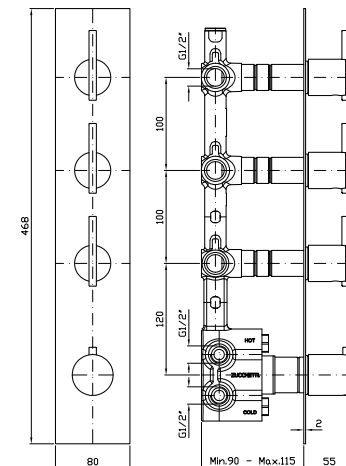

NEW

DOCCIA
Termostatico incasso da 1/2",
con 3 rubinetti d'arresto.

1/2" built-in thermostatic shower
mixer with 3 stop valves.

Parte esterna
External part

ZXS661

cromo - chrome

Parte incasso
Built-in part

R97822