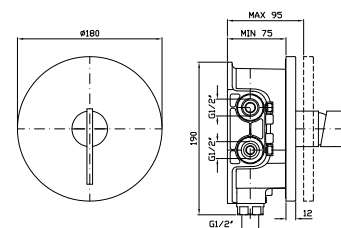

Zetastem - corpo incasso universale
Zetastem - universal built-in body R97800