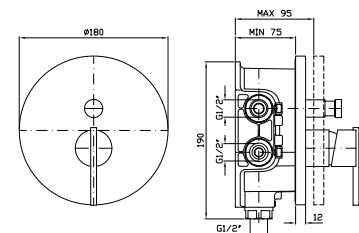

Zetasystem - corpo incasso universale
Zetasystem - universal built-in body

R97800