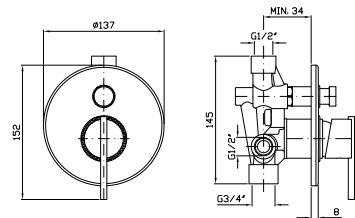

Parte esterna
External part

ZXS134

cromo - chrome

Parte incasso
Built-in part

R99684

VASCA-DOCCIA
Miscelatore monocomando incasso con deviatore per corpo incasso universale Zetasystem R97800.

Built-in single lever bath-shower mixer with diverter for Zetasystem (R97800) - universal built-in body.