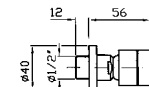

DOCCIA CON DEVIATORE 3 VIE
Termostatico incasso da 1/2" e deviatore a 3 vie con apertura/chiusura acqua.

1/2" built-in thermostatic shower mixer and 3 way diverter with water on/off function.

Parte esterna
External part

ZX5646

cromo - chrome

Parte incasso
Built-in part

R97815

DEVIATORE 3 VIE
Senza apertura/chiusura acqua, uscite da 1/2".

3 way diverter without water on/off function, 1/2" outlets.

Parte esterna
External part

Z94602

cromo - chrome

Parte incasso
Built-in part

R97835

BOCCA
Bocca di erogazione L.170 mm.

Wall spout L.170 mm.

Z92173

cromo - chrome

SOFFIONE LATERALE
A getto fisso per cabine doccia, con sistema anticalcare.

Lateral shower head, simple jet for shower box, with anti-limescale system.

Z92896

cromo - chrome