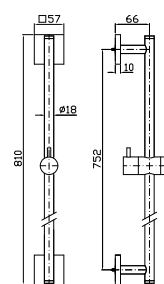

**Z95214**  
**Z95214.C8**

cromo - chrome  
nickel

**ASTA MURALE SINGOLA**  
Con barra da 800 mm.  
Slide rail with adjustable bracket.  
Length 800 mm.

**Z95210**  
**Z95210.P70**

cromo - chrome  
PVD rose gold