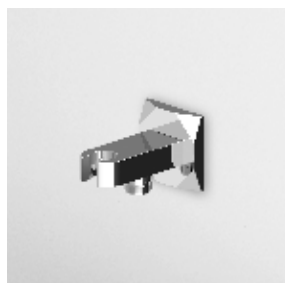

APPENDIDOCCIA DUPLEX

Da 1/2" x 1/2".
Per gruppo incasso.

Wall-mounted shower support,
1/2" hose connection.

Z93939
Z93939.C40
Z93939.C41

cromo - chrome
gold
brushed gold