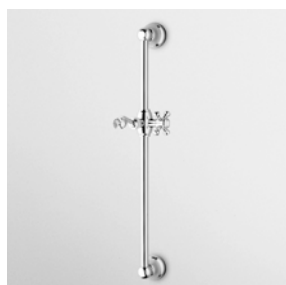

**Z95214**  
**Z95214.C8**

cromo - chrome  
nickel

**ASTA MURALE SINGOLA**  
Con barra da 800 mm.  
Slide rail with adjustable bracket.  
Length 800 mm.

**Z95210**  
**Z95210.P70**

cromo - chrome  
PVD rose gold

**ASTA MURALE SINGOLA**  
Con barra da 800 mm.  
Slide rail with adjustable bracket.  
Length 800 mm.

**Z93107**  
**Z93107.C8**  
**Z93107.C40**  
**Z93107.C41**

cromo - chrome  
nickel  
gold  
brushed gold

**ASTA MURALE SINGOLA**  
Con barra da 550 mm.  
Slide rail with adjustable bracket.  
Length 550 mm.

**Z93096**  
**Z93096.C40**  
**Z93096.C41**

cromo - chrome  
gold  
brushed gold

**ASTA MURALE SINGOLA**  
Con barra da 700 mm.  
Slide rail with adjustable bracket.  
Length 700 mm.