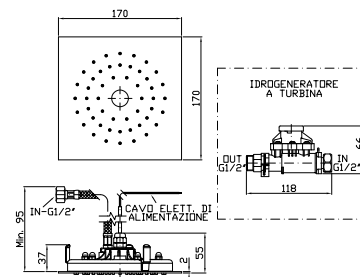

SOFFIONE 170X170
In acciaio inox ad incasso con luce centrale e trasformatore. Necessita di interruttore.

170x170 stainless steel built-in shower head with led light and transformer, polished or brushed. To be combined with a switch.

- **Z94155** cromo - chrome
- **Z94155.C3** brushed nickel
- **Z94155.W1** bianco opaco gofrato - embossed matt white
- **Z94155.N1** nero opaco gofrato - embossed matt black

Portata minima richiesta / Minimum flowrate requested : 5 lt. / min.