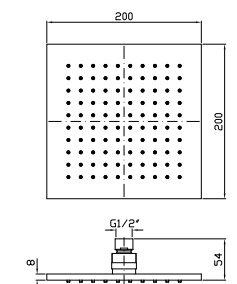

SOFFIONE 400X400
In acciaio inox cromato, a getto fisso con sistema anticalcare, spessore 4 mm.

400x400 mm stainless steel shower head, with anti-limescale system, 4 mm thickness.

Z94276

cromo - chrome