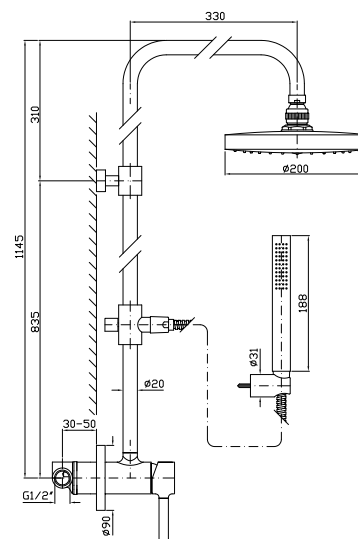

COLONNA DOCCIA
Completa di gruppo esterno, soffione in ottone e doccetta Z9472P.C.

Shower column with exposed shower mixer, brass shower head and handshower Z9472P.C

ZAG860 cromo - chrome
ZAG860.C8 nickel
ZAG860.C40 gold
ZAG860.C41 brushed gold