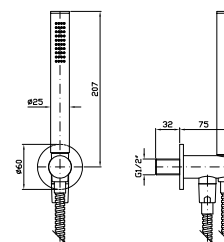

COMPLETO DOCCIA
Composto da presa acqua,
appendidoccia, doccetta e flessibile.

Handshower set with wall elbow,
handshower support, handshower
and flexible hose.

Z94025
Z94025.C3

cromo - chrome
brushed nickel