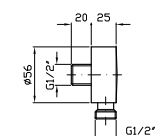

APPENDIDOCCIA DUPLEX

Da 1/2"x1/2".
Per gruppo incasso.

Wall-mounted shower support,
1/2" hose connection.

Z93937
Z93937.P70

cromo - chrome
PVD rose gold

APPENDIDOCCIA DUPLEX

Da 1/2" x 1/2".
Per gruppo incasso.

Wall-mounted shower support,
1/2" hose connection.

Z93935
Z93935.C3
Z93935.N7

cromo - chrome
brushed nickel
nero soft touch -
black soft touch
bianco opaco gofrato -
embossed matt white
nero opaco gofrato -
embossed matt black

APPENDIDOCCIA DUPLEX

Da 1/2"x1/2".
Per gruppo incasso.

Wall-mounted shower support,
1/2" hose connection.

Z93938
Z93938.C8
Z93938.C3
Z93938.C40
Z93938.C41
Z93938.C50
Z93938.C51
Z93938.W1

Z93938.N1

cromo - chrome
nickel
brushed nickel
gold
brushed gold
metal black
brushed metal black
bianco opaco gofrato -
embossed matt white
nero opaco gofrato -
embossed matt black

APPENDIDOCCIA DUPLEX

Da 1/2" x 1/2".
Per gruppo incasso.

Wall-mounted shower support,
1/2" hose connection.

Z93939
Z93939.C40
Z93939.C41

cromo - chrome
gold
brushed gold

PRESA ACQUA

Da 1/2"x1/2".
Per gruppo incasso.

Wall elbow 1/2"x1/2".

Z93807
Z93807.C8
Z93807.C3
Z93807.W1

Z93807.N1

cromo - chrome
nickel
brushed nickel
bianco opaco gofrato -
embossed matt white
nero opaco gofrato -
embossed matt black

PRESA ACQUA

Da 1/2"x1/2".
Per gruppo incasso.

Wall elbow, 1/2"x1/2".

Z9380P
Z9380P.C8
Z9380P.C3
Z9380P.C40
Z9380P.C41
Z9380P.C50
Z9380P.C51
Z9380P.P70
Z9380P.N7

Z9380P.W1

Z9380P.N1

cromo - chrome
nickel
brushed nickel
gold
brushed gold
metal black
brushed metal black
PVD rose gold
nero soft touch -
black soft touch
bianco opaco gofrato -
embossed matt white
nero opaco gofrato -
embossed matt black