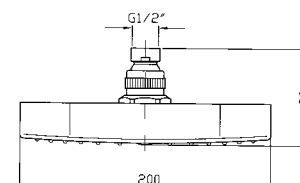

SOFFIONE 170X170
In acciaio inox ad incasso con luce centrale, autoalimentato, non necessita di collegamento con la rete elettrica.

170x170 stainless steel built-in shower head with led light, self powered, power connection not required, polished or brushed.

- **Z94156** cromo - chrome
- **Z94156.C3** brushed nickel
- **Z94156.W1** bianco opaco gofrato - embossed matt white
- **Z94156.N1** nero opaco gofrato - embossed matt black

Portata minima richiesta / Minimum flowrate requested : 5 lt. / min.

SOFFIONE 170X170
In acciaio inox ad incasso con luce centrale e trasformatore. Necessita di interruttore.

170x170 stainless steel built-in shower head with led light and transformer, polished or brushed. To be combined with a switch.

- **Z94155** cromo - chrome
- **Z94155.C3** brushed nickel
- **Z94155.W1** bianco opaco gofrato - embossed matt white
- **Z94155.N1** nero opaco gofrato - embossed matt black

Portata minima richiesta / Minimum flowrate requested : 5 lt. / min.

SOFFIONE 350X350
In acciaio inox a soffitto con getto a pioggia.

350x350 ceiling mounted stainless steel rain shower system.

- **Z94163** cromo - chrome

SOFFIONE 200X200
In ABS, a getto fisso con sistema anticalcare.

200x200 ABS shower head with anti-limescale system.

- **Z94183** cromo - chrome
- **Z94183.C8** nickel
- **Z94183.C3** brushed nickel
- **Z94183.C40** gold
- **Z94183.C41** brushed gold
- **Z94183.C50** metal black
- **Z94183.C51** brushed metal black