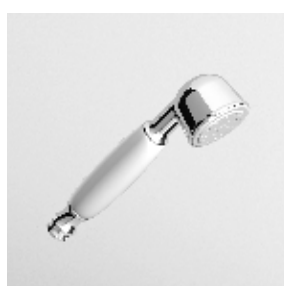

DOCCETTA
A getto fisso in ottone,
con impugnatura in ceramica.

Z9472P.C
Z9472P.C8
Z9472P.C40
Z94719.C41

cromo - chrome
nickel
gold
brushed gold

Brass handshower simple jet.