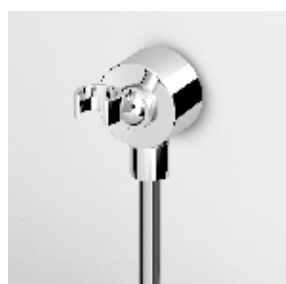

APPENDIDOCCIA DUPLEX
Da 1/2"x1/2" con forcilla orientabile.
Per gruppo incasso.

Wall-mounted shower support,
1/2" hose connection.

Z9397P
Z9397P.C8
Z9397P.C3
Z9397P.C40
Z9397P.C41
Z9397P.C50
Z9397P.C51

cromo - chrome
nickel
brushed nickel
gold
brushed gold
metal black
brushed metal black