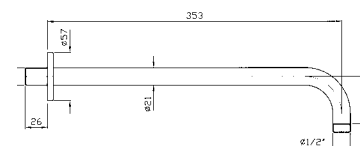

BRACCIO DOCCIA
A soffitto. Lunghezza 130 mm.

Ceiling mounted shower arm.
Length 130 mm.

Z93026
Z93026.C8
Z93026.C3
Z93026.C40
Z93026.C41
Z93026.C50
Z93026.C51
Z93026.P70
Z93026.N7

Z93026.W1

Z93026.N1

cromo - chrome
nickel
brushed nickel
gold
brushed gold
metal black
brushed metal black
PVD rose gold
nero soft touch -
black soft touch
bianco opaco gofrato -
embossed matt white
nero opaco gofrato -
embossed matt black