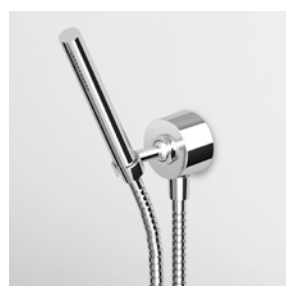

COMPLETO DOCCIA
Composto da appendidoccia duplex,
doccetta e flessibile.

Handshower set with wall-mounted
shower support, handshower and
flexible hose.

Z94024
Z94024.C3

cromo - chrome
brushed nickel