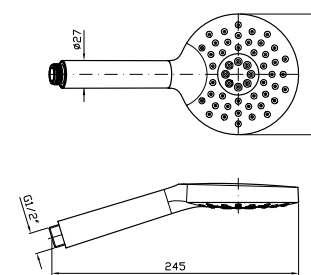

DOCCETTA
A 3 getti, con sistema anticalcare.

Handshower 3 jets, with anti-limescale system.

Z94742

cromo - chrome