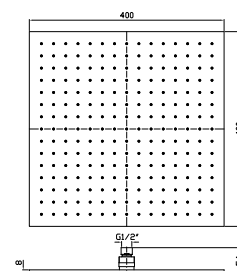

SOFFIONE 300X300
In ottone, a getto fisso con sistema anticalcare, spessore 8 mm. Ispezionabile.

300x300 mm brass shower head with anti-limescale system, 8 mm thickness. Inspectionable.

Z94269
Z94269.C8
Z94269.C3
Z94269.C40
Z94269.C41
Z94269.C50
Z94269.C51
Z94269.P70
Z94269.N7

Z94269.W1
Z94269.N1

cromo - chrome
nickel
brushed nickel
gold
brushed gold
metal black
brushed metal black
PVD rose gold
nero soft touch -
black soft touch
bianco opaco goffrato -
embossed matt white
nero opaco goffrato -
embossed matt black