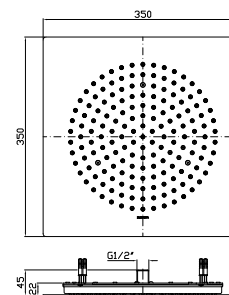

SOFFIONE 200X200
In ABS, a getto fisso con sistema anticalcare.

200x200 ABS shower head with anti-limescale system.

- **Z94183** cromo - chrome
- **Z94183.C8** nickel
- **Z94183.C3** brushed nickel
- **Z94183.C40** gold
- **Z94183.C41** brushed gold
- **Z94183.C50** metal black
- **Z94183.C51** brushed metal black