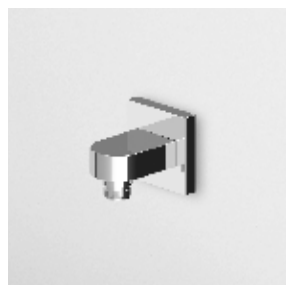

PRESA ACQUA
Da 1/2"x1/2".
Per gruppo incasso.

Wall elbow 1/2"x1/2".

Z93804
Z93804.P70

cromo - chrome
PVD rose gold