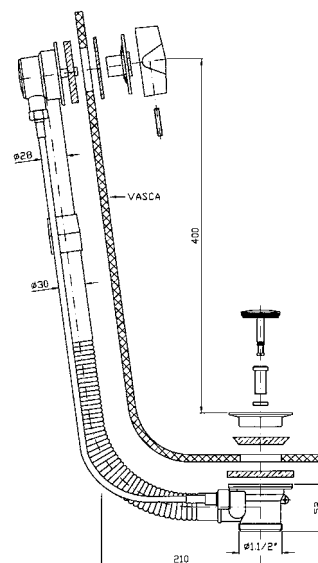

IDROSCOPINO
Completo di doccetta shut-off in
ottone, appendidoccia duplex con
valvola di sicurezza, flessibile da
1200 mm.

Hydrobrush with brass shut-off
handshower, wall-mounted shower
support with safety valve, 1200 mm
flexible hose.

Z94000

cromo - chrome