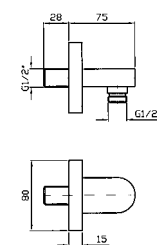

PRESA ACQUA
Da 1/2"x1/2".
Per gruppo incasso.

Wall elbow 1/2" x 1/2".

Z93805
Z93805.C8
Z93805.C3
Z93805.C40
Z93805.C41
Z93805.C50
Z93805.C51
Z93805.W1

cromo - chrome
nickel
brushed nickel
gold
brushed gold
metal black
brushed metal black
bianco opaco gofrato -
embossed matt white
nero opaco gofrato -
embossed matt black

Z93805.N1