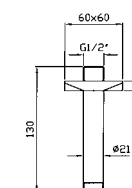

Bracci Doccia

CODICE

BRACCIO DOCCIA
A soffitto. Lunghezza 300 mm.

Ceiling mounted shower arm.
Length 300 mm.

Z93042
Z93042.P70

cromo - chrome
PVD rose gold

BRACCIO DOCCIA
A parete. Lunghezza 350 mm.

Wall-mounted shower arm.
Length 350 mm.

Z93025
Z93025.C8
Z93025.C40
Z93025.C41

cromo - chrome
nickel
gold
brushed gold

BRACCIO DOCCIA
A soffitto. Lunghezza 130 mm.

Ceiling mounted shower arm.
Length 130 mm.

Z93028
Z93028.C8
Z93028.C40
Z93028.C41

cromo - chrome
nickel
gold
brushed gold

BRACCIO DOCCIA
A soffitto. Lunghezza 300 mm.

Ceiling mounted shower arm.
Length 300 mm.

Z93029
Z93029.C8
Z93029.C40
Z93029.C41

cromo - chrome
nickel
gold
brushed gold

BRACCIO DOCCIA
A parete. Lunghezza 350 mm.

Wall-mounted shower arm.
Length 350 mm.

Z93030
Z93030.C40
Z93030.C41

cromo - chrome
gold
brushed gold

BRACCIO DOCCIA
A soffitto. Lunghezza 130 mm.

Ceiling mounted shower arm.
Length 130 mm.

Z93031
Z93031.C40
Z93031.C41

cromo - chrome
gold
brushed gold