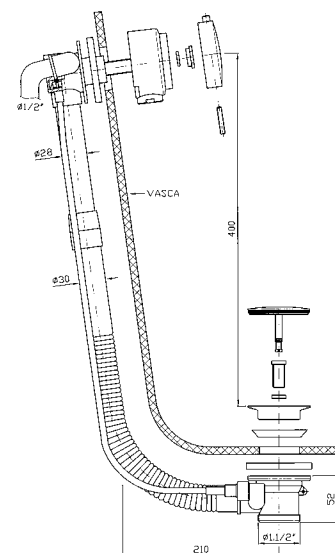

DEVIATORE
A 3 vie senza apertura/chiusura acqua, uscite da 1/2".

3 way diverter without water flow regulation for built-in mixers, 1/2" outlets.

Parte esterna
External part

Z94571
Z94571.C8
Z94571.C3
Z94571.W1

cromo - chrome
nickel
brushed nickel
bianco opaco gofrato -
embossed matt white
nero opaco gofrato -
embossed matt black

Parte incasso
Built-in part

R97912

COLONNA VASCA
Corpo e maniglia in ottone, tubo in rame, scarico automatico.

Bath pop-up waste and overflow brass body.

Z90015
Z90015.C8
Z90015.C3

cromo - chrome
nickel
brushed nickel

COLONNA VASCA
Con erogazione al Troppo pieno, corpo e maniglia in ottone, tubo in rame, scarico automatico.

Bath pop up waste and overflow with filler, brass body.

Z90075
Z90075.C8
Z90075.C3

cromo - chrome
nickel
brushed nickel