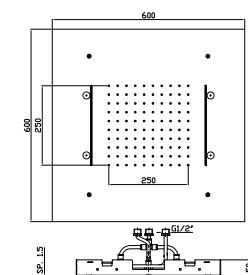

Portata minima richiesta / Minimum flowrate requested :
Getto pioggia / Rain jet : 12 lt. / min.
Getto lama / Blade jet : 12 lt. / min.
Getto nebulizzato / Atomizing jet : 5 lt. / min.