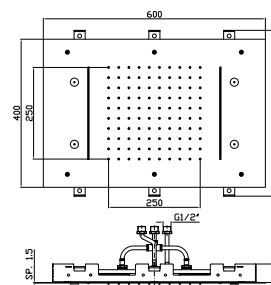

SOFFIONE 600x400
In acciaio inox a soffitto con getto a pioggia.

600x400 ceiling mounted stainless steel rain shower head.

Z94217 cromo - chrome
Z94217.C3 brushed nickel

Portata minima richiesta / Minimum flowrate requested : 12 lt. / min.