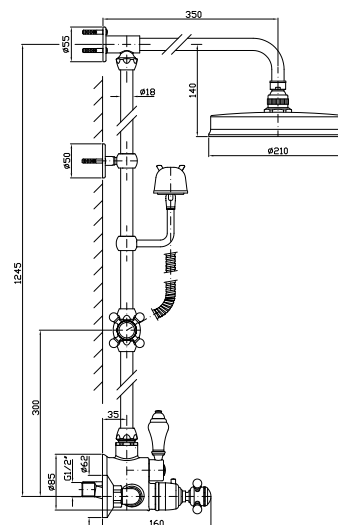

NEW

COLONNA DOCCIA PER ESTERNI
Free standing in acciaio inox, rubinetto miscelatore con joystick, soffione a pioggia Ø 300 mm, tubo lavapiedi in elastomero.

Stainless steel free standing shower column for outdoor use, single lever joystick mixer, rain shower head Ø 300 mm, foot washer with elastomer hose.

Parte esterna
External part

ZP8087.C3

brushed nickel

Parte incasso
Built-in part

R99797