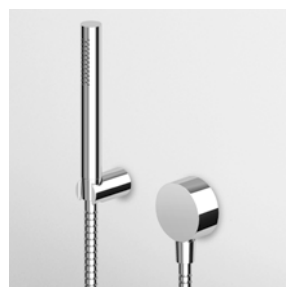

## Shower Complements

**COMPLETO DOCCIA**  
Composto da appendidoccia duplex,  
doccetta e flessibile.

Handshower set with wall-mounted  
shower support, handshower and  
flexible hose.

**Z93985**  
**Z93985.C3**

cromo - chrome  
brushed nickel

**COMPLETO DOCCIA**  
Composto da presa acqua,  
appendidoccia, doccetta e flessibile.

Handshower set with wall elbow,  
handshower support, handshower  
and flexible hose.