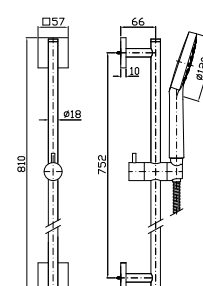

COMPLETO ASTA MURALE
Con barra da 700 mm, doccetta Z94719, flessibile da 1500 mm.

Complete slide rail length 700 mm, handshower Z94719, 1500 mm flexible hose.

Z93100 cromo - chrome
Z93100.C8 nickel
Z93100.C40 gold
Z93100.C41 brushed gold