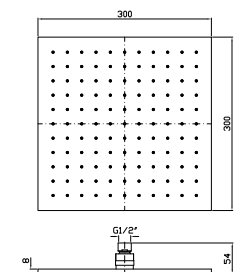

SOFFIONE 200X200
In ottone, a getto fisso con sistema anticalcare, spessore 8 mm. Ispezionabile.

200x200 mm brass shower head with anti-limescale system, 8 mm thickness. Inspectionable.

Z94268
Z94268.C8
Z94268.C3
Z94268.C40
Z94268.C41
Z94268.C50
Z94268.C51
Z94268.P70
Z94268.N7

Z94268.W1
Z94268.N1

cromo - chrome
nickel
brushed nickel
gold
brushed gold
metal black
brushed metal black
PVD rose gold
nero soft touch -
black soft touch
bianco opaco goffrato -
embossed matt white
nero opaco goffrato -
embossed matt black