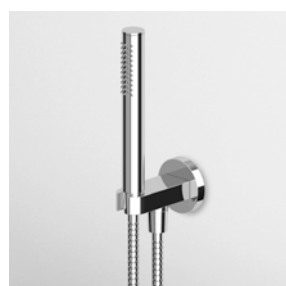

COMPLETO DOCCIA
Composto da appendidoccia duplex,
doccetta e flessibile.

Handshower set with wall-mounted
shower support, handshower and
flexible hose.

Z94022
Z94022.C3

cromo - chrome
brushed nickel