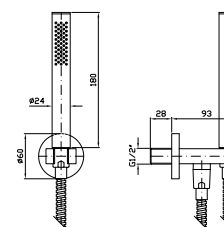

COMPLETO DOCCIA
Composto da appendidoccia duplex,
doccetta e flessibile.

Handshower set with wall-mounted
shower support, handshower and
flexible hose.

Z94020
Z94020.C3

cromo - chrome
brushed nickel