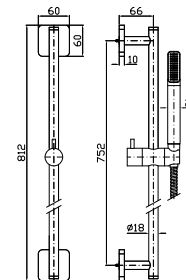

COMPLETO ASTA MURALE
Con barra da 550 mm, doccetta Z9472P.C, flessibile da 1500 mm.

Z92485
Z92485.C40
Z92485.C41

cromo - chrome
gold
brushed gold

Complete slide rail length 550 mm, handshower Z9472P.C, 1500 mm flexible hose.