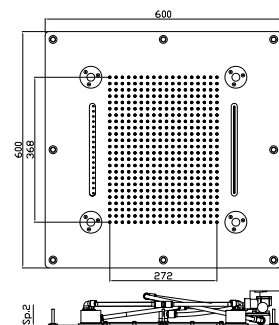

SOFFIONE 600x600
In acciaio inox a soffitto.
Getti: 2 pioggia e nebulizzato.
Cromoterapia gestita da display touch.
Necessita di abbinamento con 3 rubinetti d'arresto.

600x600 ceiling mounted stainless steel shower head.
Jets: 2 rain and atomizing (spray).
Chromotherapy controlled by touch display.
To be combined with 3 built-in stop valves to select the jets.

Z94234 cromo - chrome
Z94234.C3 brushed nickel

Portata minima richiesta / Minimum flowrate requested :
Getto pioggia / Rain jet : 12 lt. / min.
Getto nebulizzato / Atomizing jet : 5 lt. / min.