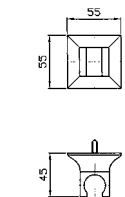

APPENDIDOCCIA DUPLEX
Da 1/2"x1/2".
Per gruppo incasso.

Wall-mounted shower support,
1/2" hose connection.

Z93933
Z93933.C3
Z93933.C50
Z93933.P70
Z93933.N7

cromo - chrome
brushed nickel
metal black
PVD rose gold
nero soft touch -
black soft touch