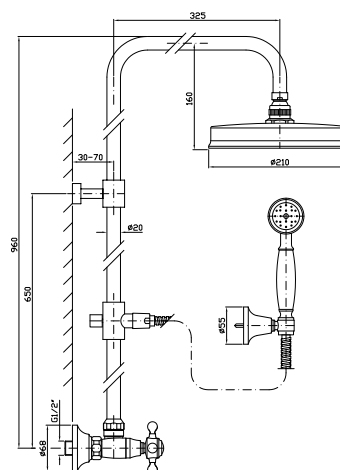

COLONNA DOCCIA
Completa di gruppo esterno, soffione in ottone e doccetta Z9472P.C.

Shower column with exposed shower mixer, brass shower head and handshower Z9472P.C

ZAL860 cromo - chrome
ZAL860.C8 nickel
ZAL860.C40 gold
ZAL860.C41 brushed gold

ZAM860 cromo - chrome
ZAM860.C8 nickel
ZAM860.C40 gold
ZAM860.C41 brushed gold