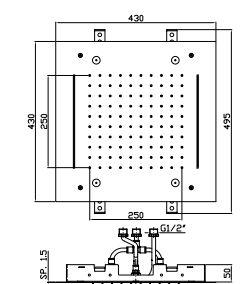

Portata minima richiesta / Minimum flowrate requested :
Getto pioggia / Rain jet : 9 lt. / min.
Getto lama / Blade jet : 8 lt. / min.
Getto nebulizzato / Atomizing jet : 7 lt. / min.