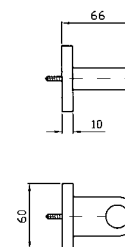

APPENDIDOCCIA FISSO
Per gruppo esterno.

Handshower support for exposed mixer.

Z93940
Z93940.C40
Z93940.C41

cromo - chrome
gold
brushed gold