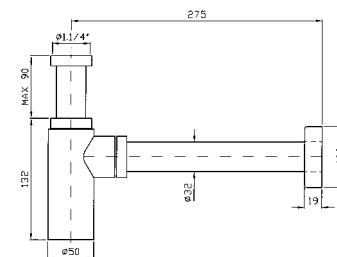

SIFONE
Da 1 1/4". Senza piletta.
1 1/4" bottle trap without plug.

Z9507P cromo - chrome