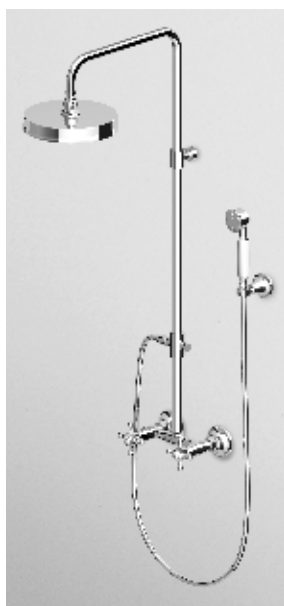

COLONNA DOCCIA
Completa di gruppo esterno, soffione in ottone e doccetta Z9472P.C.

Shower column with exposed shower mixer, brass shower head and handshower Z9472P.C

ZAG860 cromo - chrome
ZAG860.C8 nickel
ZAG860.C40 gold
ZAG860.C41 brushed gold