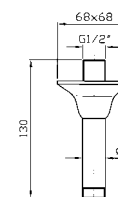

BRACCIO DOCCIA
A soffitto. Lunghezza 300 mm.

Ceiling mounted shower arm.
Length 300 mm.

Z93029
Z93029.C8
Z93029.C40
Z93029.C41

cromo - chrome
nickel
gold
brushed gold