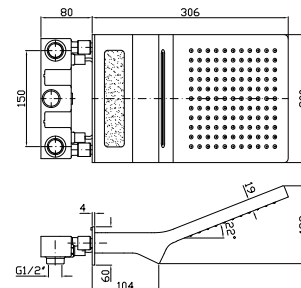

Parte incasso
Built-in part

R99798