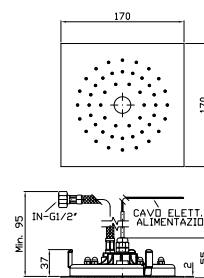

SOFFIONE 350X350
In acciaio inox a soffitto con getto a pioggia.

350x350 ceiling mounted stainless steel rain shower system.

- **Z94163** cromo - chrome