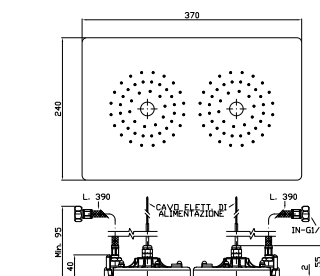

SOFFIONE 370x240
In acciaio inox a soffitto con getto a pioggia.

370x 240 ceiling mounted stainless steel rain shower system.

Z94152 cromo - chrome

Portata minima richiesta / Minimum flowrate requested : 12 lt. / min.