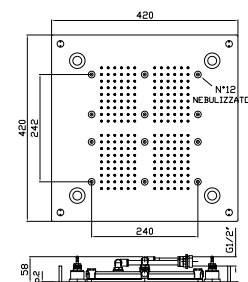

Portata minima richiesta / Minimum flowrate requested :
Getto pioggia / Rain jet : 12 lt. / min.
Getto nebulizzato / Atomizing jet : 5 lt. / min.