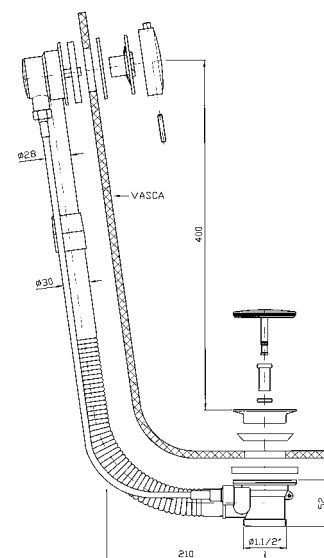

COLONNA VASCA
Con erogazione al Troppo pieno, corpo e maniglia in ottone, tubo in rame, scarico automatico.

Bath pop up waste and overflow with filler, brass body.

Z90075
Z90075.C8
Z90075.C3

cromo - chrome
nickel
brushed nickel