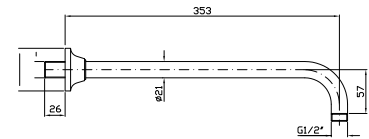

BRACCIO DOCCIA
A soffitto. Lunghezza 130 mm.
Ceiling mounted shower arm.
Length 130 mm.

Z92971
Z92971.C8
Z92971.C40
Z92971.C41
cromo - chrome
nickel
gold
brushed gold