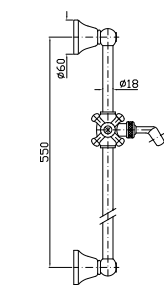

ASTA MURALE SINGOLA
Con barra da 700 mm.
Slide rail with adjustable bracket.
Length 700 mm.

Z93101
Z93101.C8
Z93101.C40
Z93101.C41

cromo - chrome
nickel
gold
brushed gold