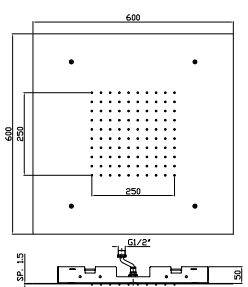

Portata minima richiesta / Minimum flowrate requested : 12 lt. / min.