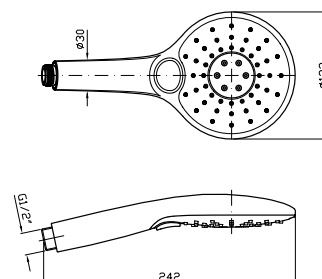

DOCCETTA
A 3 getti, con sistema anticalcare.

Handshower 3 jets, with anti-limescale system.

Z94740

cromo - chrome