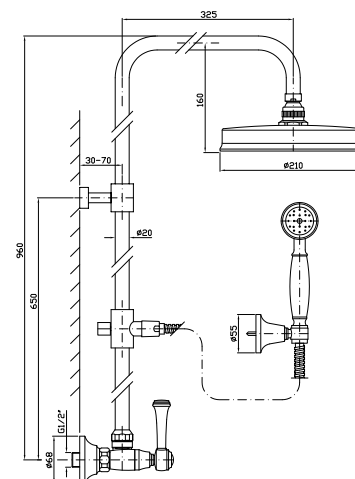

COLONNA DOCCIA
Completa di miscelatore monocomando, soffione e doccetta Z94727.

Shower column with single lever mixer, shower head and handshower Z94727.

Per versioni colore, doccetta Z94177
On colour finishes, handshower Z94177

ZP6054 cromo - chrome
ZP6054.C3 brushed nickel
ZP6054.N7 nero soft touch - black soft touch
ZP6054.W1 bianco opaco gofrato - embossed matt white
ZP6054.N1 nero opaco gofrato - embossed matt black

Parte esterna
External part

Parte incasso
Built-in part

R99686

COLONNA DOCCIA
Completa di gruppo esterno, soffione in ottone e doccetta Z9472P.C.

Shower column with exposed shower mixer, brass shower head and handshower Z9472P.C

ZAG860 cromo - chrome
ZAG860.C8 nickel
ZAG860.C40 gold
ZAG860.C41 brushed gold

COLONNA DOCCIA
Completa di gruppo esterno, soffione in ottone e doccetta Z9472P.C.

Shower column with exposed shower mixer, brass shower head and handshower Z9472P.C

ZAL860 cromo - chrome
ZAL860.C8 nickel
ZAL860.C40 gold
ZAL860.C41 brushed gold

ZAM860 cromo - chrome
ZAM860.C8 nickel
ZAM860.C40 gold
ZAM860.C41 brushed gold