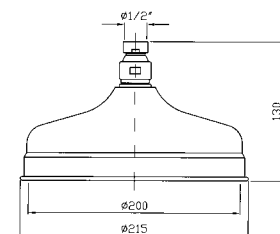

SOFFIONE Ø 200
In ABS, a getto fisso con sistema anticalcare.

Ø 200 mm ABS shower head, with anti-limescale system.

Z94182
Z94182.C8
Z94182.C3
Z94182.C40
Z94182.C41
Z94182.C50
Z94182.C51

cromo - chrome
nickel
brushed nickel
gold
brushed gold
metal black
brushed metal black