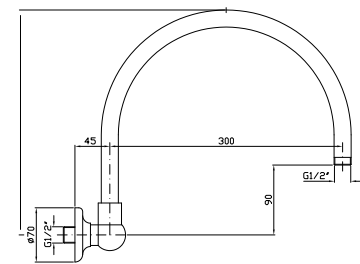

BRACCIO DOCCIA
A parete. Lunghezza 350 mm.
Wall-mounted shower arm.
Length 350 mm.

Z93040
Z93040.P70
cromo - chrome
PVD rose gold