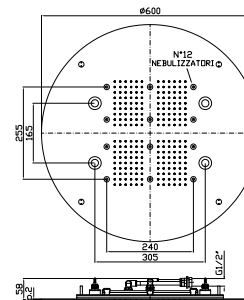

SOFFIONE Ø 600

In acciaio inox a soffitto.
Getti: pioggia e nebulizzato.
Cromoterapia gestita da Display touch.
Necessita di abbinamento con 2 rubinetti d'arresto.

Ø 600 mm ceiling mounted stainless steel shower head.
Jets: rain and atomizing (spray).
Chromotherapy controlled by touch display.
To be combined with 2 built-in stop valves to select the jets.

Z94224
Z94224.C3

cromo - chrome
brushed nickel

Portata minima richiesta / Minimum flowrate requested :

Getto pioggia / Rain jet : 12 lt. / min.

Getto nebulizzato / Atomizing jet : 5 lt. / min.