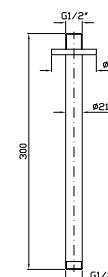

Bracci Doccia

CODICE

BRACCIO DOCCIA
A parete. Lunghezza 350 mm.

Wall-mounted shower arm.
Length 350 mm.

Z93027
Z93027.C8
Z93027.C3
Z93027.C40
Z93027.C41
Z93027.C50
Z93027.C51
Z93027.P70
Z93027.N7

Z93027.W1

Z93027.N1

cromo - chrome
nickel
brushed nickel
gold
brushed gold
metal black
brushed metal black
PVD rose gold
nero soft touch -
black soft touch
bianco opaco gofrato -
embossed matt white
nero opaco gofrato -
embossed matt black

BRACCIO DOCCIA
A soffitto. Lunghezza 130 mm.

Ceiling mounted shower arm.
Length 130 mm.

Z93026
Z93026.C8
Z93026.C3
Z93026.C40
Z93026.C41
Z93026.C50
Z93026.C51
Z93026.P70
Z93026.N7

Z93026.W1

Z93026.N1

cromo - chrome
nickel
brushed nickel
gold
brushed gold
metal black
brushed metal black
PVD rose gold
nero soft touch -
black soft touch
bianco opaco gofrato -
embossed matt white
nero opaco gofrato -
embossed matt black

BRACCIO DOCCIA
A soffitto. Lunghezza 300 mm.

Ceiling mounted shower arm.
Length 300 mm.

Z93024
Z93024.C8
Z93024.C3
Z93024.C40
Z93024.C41
Z93024.C50
Z93024.C51
Z93024.P70
Z93024.N7

Z93024.W1

Z93024.N1

cromo - chrome
nickel
brushed nickel
gold
brushed gold
metal black
brushed metal black
PVD rose gold
nero soft touch -
black soft touch
bianco opaco gofrato -
embossed matt white
nero opaco gofrato -
embossed matt black