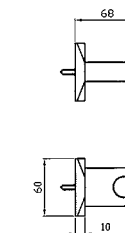

APPENDIDOCCIA FISSO
Per gruppo esterno.

Handshower support for exposed mixer.

Z93949
Z93949.C8
Z93949.C40
Z93949.C41

cromo - chrome
nickel
gold
brushed gold