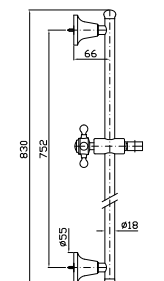

ASTA MURALE SINGOLA
Con barra da 550 mm.
Slide rail with adjustable bracket.
Length 550 mm.

Z93096
Z93096.C40
Z93096.C41

cromo - chrome
gold
brushed gold