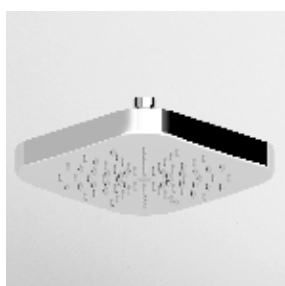

SOFFIONE 200X200
In ABS, a getto fisso con sistema anticalcare.

200x200 ABS shower head with anti-limescale system.

- **Z94183** cromo - chrome
- **Z94183.C8** nickel
- **Z94183.C3** brushed nickel
- **Z94183.C40** gold
- **Z94183.C41** brushed gold
- **Z94183.C50** metal black
- **Z94183.C51** brushed metal black