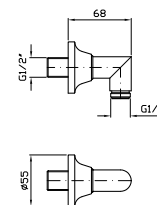

PRESA ACQUA
Da 1/2"x1/2".
Per gruppo incasso.

Wall elbow 1/2"x1/2".

Z93804
Z93804.P70

cromo - chrome
PVD rose gold