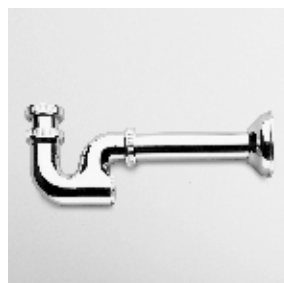

SIFONE
A "S" da 1 1/4". Senza piletta.
"S" trap 1 1/4". Without waste.

Z9506P cromo - chrome