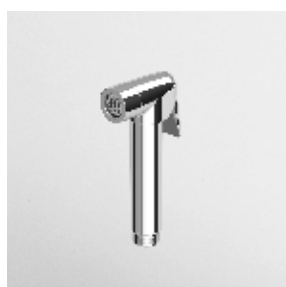

DOCCETTA PER WC/BIDET
Con pulsante shut-off per
idroscopino, dotata di riduttore
di portata per uso bidet.

Handshower with shut-off button
for hydrobrush and water flow
reducer for bidet use.

Z94135

cromo - chrome