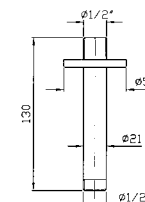

BRACCIO DOCCIA
A soffitto. Lunghezza 300 mm.

Ceiling mounted shower arm.
Length 300 mm.

Z93024
Z93024.C8
Z93024.C3
Z93024.C40
Z93024.C41
Z93024.C50
Z93024.C51
Z93024.P70
Z93024.N7

Z93024.W1

Z93024.N1

cromo - chrome
nickel
brushed nickel
gold
brushed gold
metal black
brushed metal black
PVD rose gold
nero soft touch -
black soft touch
bianco opaco gofrato -
embossed matt white
nero opaco gofrato -
embossed matt black