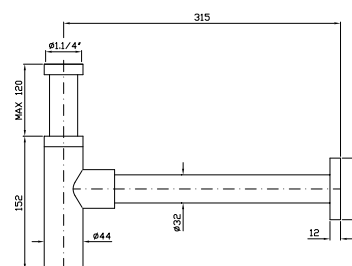

SIFONE
A "S" da 1 1/4". Senza piletta.
"S" trap 1 1/4". Without waste.

Z9506P cromo - chrome