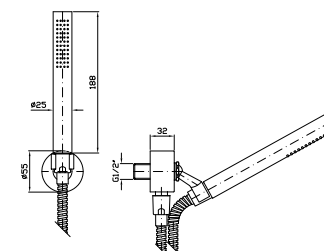

COMPLETO DOCCIA
Composto da appendidoccia duplex,
doccetta e flessibile.

Handshower set with wall-mounted
shower support, handshower and
flexible hose.

Z94022
Z94022.C3

cromo - chrome
brushed nickel