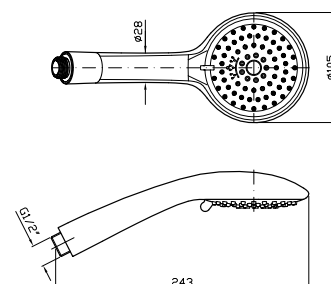

WATERCANDY
Doccetta a mano per massaggio corpo a 3 getti: pulsato, pioggia, combinato. Cinghia posteriore in silicone per impugnatura. Ugelli in silicone morbido. Flessibile in PVC con adattatore da 1/2" e adattatore per cono standard e saliscendi.

3 jets handshower for body massage: pulse, rain, combined. Equipped with silicone handgrip nozzles in soft silicone. Flexible hose in PVC with 1/2" adapter and adapter for standard cones and slide bar.

Z94750

cromo - chrome

APPENDIDOCCIA
Appendidoccia duplex in ottone per doccetta Watercandy, dotato di attacco rapido. (Optional).

Brass wall mounted shower support for Watercandy handshower with quick fitting. (Optional)

Z93925

cromo - chrome

DOCCETTA
A 3 getti, con sistema anticalcare.

Handshower 3 jets, with anti-limescale system.

Z94745

cromo - chrome

DOCCETTA
A 3 getti, con sistema anticalcare.

Handshower 3 jets, with anti-limescale system.

Z94740

cromo - chrome

DOCCETTA
A 3 getti, con sistema anticalcare.

Handshower 3 jets, with anti-limescale system.

Z94742

cromo - chrome

DOCCETTA
A 3 getti, con sistema anticalcare.

Handshower 3 jets, with anti-limescale system.

Z94741

cromo - chrome