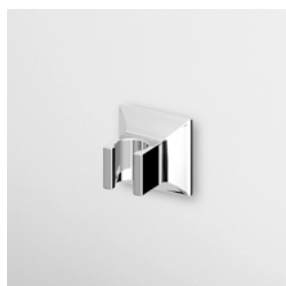

APPENDIDOCCIA FISSO
Per gruppo esterno.

Handshower support for exposed mixer.

Z93949
Z93949.C8
Z93949.C40
Z93949.C41

cromo - chrome
nickel
gold
brushed gold