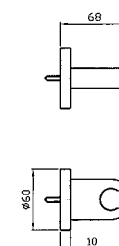

COMPLETO DOCCIA
Composto da appendidoccia duplex,
doccetta e flessibile.

Handshower set with wall-mounted
shower support, handshower and
flexible hose.

Z93985
Z93985.C3

cromo - chrome
brushed nickel

COMPLETO DOCCIA
Composto da presa acqua,
appendidoccia, doccetta e flessibile.

Handshower set with wall elbow,
handshower support, handshower
and flexible hose.

Z94025
Z94025.C3

cromo - chrome
brushed nickel

COMPLETO DOCCIA
Composto da appendidoccia duplex,
doccetta e flessibile.

Handshower set with wall-mounted
shower support, handshower and
flexible hose.

Z94024
Z94024.C3

cromo - chrome
brushed nickel

COMPLETO DOCCIA
Composto da appendidoccia duplex,
doccetta e flessibile.

Handshower set with wall-mounted
shower support, handshower and
flexible hose.

Z94022
Z94022.C3

cromo - chrome
brushed nickel

COMPLETO DOCCIA
Composto da appendidoccia duplex,
doccetta e flessibile.

Handshower set with wall-mounted
shower support, handshower and
flexible hose.

Z94020
Z94020.C3

cromo - chrome
brushed nickel

APPENDIDOCCIA FISSO
Per gruppo esterno.

Handshower support for exposed
mixer.

Z93943
Z93943.C8
Z93943.C3
Z93943.W1
Z93943.N1

cromo - chrome
nickel
brushed nickel
bianco opaco gofrato -
embossed matt white
nero opaco gofrato -
embossed matt black