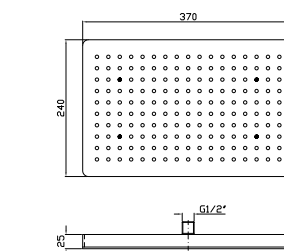

SOFFIONE 360x230
In acciaio inox a soffitto, con getto a pioggia.

360x230 ceiling mounted stainless steel rain shower head.

Z94144 cromo - chrome
Z94144.W1 bianco opaco goffrato - embossed matt white
Z94144.N1 nero opaco goffrato - embossed matt black

Portata minima richiesta / Minimum flowrate requested : 12 lt. / min.