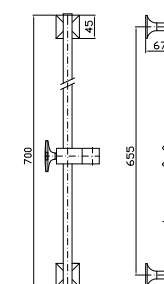

Colonne Doccia e Aste Murali CODICE

ASTA MURALE SINGOLA
Con barra da 800 mm.
Slide rail with adjustable bracket.
Length 800 mm.

Z95201
Z95201.C8
Z95201.C3
Z95201.C40
Z95201.C41
Z95201.C50
Z95201.C51
Z95201.P70

cromo - chrome
nickel
brushed nickel
gold
brushed gold
metal black
brushed metal black
PVD rose gold

ASTA MURALE SINGOLA
Con barra da 800 mm.
Slide rail with adjustable bracket.
Length 800 mm.

Z95214
Z95214.C8

cromo - chrome
nickel

ASTA MURALE SINGOLA
Con barra da 800 mm.
Slide rail with adjustable bracket.
Length 800 mm.

Z95210
Z95210.P70

cromo - chrome
PVD rose gold

ASTA MURALE SINGOLA
Con barra da 800 mm.
Slide rail with adjustable bracket.
Length 800 mm.

Z93107
Z93107.C8
Z93107.C40
Z93107.C41

cromo - chrome
nickel
gold
brushed gold

ASTA MURALE SINGOLA
Con barra da 550 mm.
Slide rail with adjustable bracket.
Length 550 mm.

Z93096
Z93096.C40
Z93096.C41

cromo - chrome
gold
brushed gold

ASTA MURALE SINGOLA
Con barra da 700 mm.
Slide rail with adjustable bracket.
Length 700 mm.

Z93101
Z93101.C8
Z93101.C40
Z93101.C41

cromo - chrome
nickel
gold
brushed gold