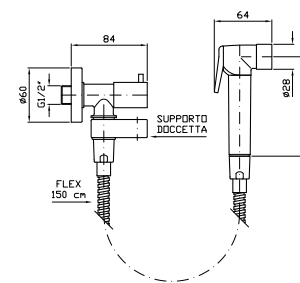

DOCCETTA PER WC/BIDET
Con pulsante shut-off per
idroscopino, dotata di riduttore
di portata per uso bidet.

Handshower with shut-off button
for hydrobrush and water flow
reducer for bidet use.

Z94135

cromo - chrome