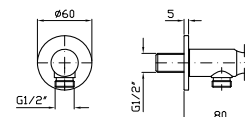

APPENDIDOCCIA DUPLEX
Da 1/2"x1/2".
Per gruppo incasso.

Wall-mounted shower support,
1/2" hose connection.

Z93936
Z93936.C8
Z93936.C3
Z93936.W1

Z93936.N1

cromo - chrome
nickel
brushed nickel
bianco opaco goffrato -
embossed matt white
nero opaco goffrato -
embossed matt black