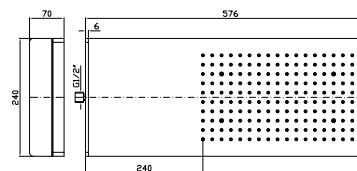

SOFFIONE 680x420
In acciaio inox a soffitto con getto a pioggia .
Cromoterapia gestita da display touch.

680x420 ceiling mounted stainless steel rain shower head.
Chromotherapy controlled by touch display.

Z94220 cromo - chrome
Z94220.C3 brushed nickel

Portata minima richiesta / Minimum flowrate requested : 12 lt. / min.