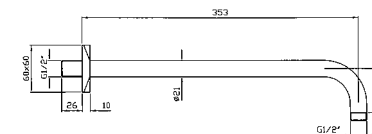

BRACCIO DOCCIA
A soffitto. Lunghezza 130 mm.

Ceiling mounted shower arm.
Length 130 mm.

Z93031
Z93031.C40
Z93031.C41

cromo - chrome
gold
brushed gold