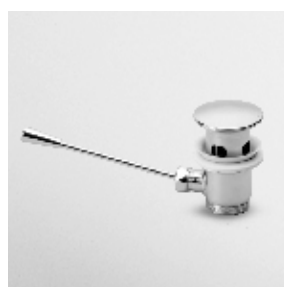

SCARICO
Con comando a leva.

Pop-up waste with lever control.

R98685 cromo - chrome
R98685.C3 brushed nickel