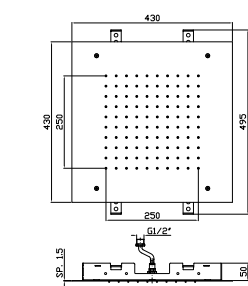

Portata minima richiesta / Minimum flowrate requested : 9 lt. / min.