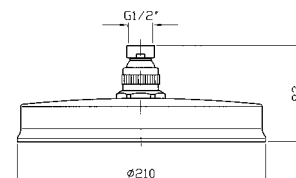

**SOFFIONE Ø 210**  
In ottone, a getto fisso con sistema anticalcare.

Ø 210 mm brass shower head, with anti-limescale system.

**Z94184**  
**Z94184.C8**  
**Z94184.C40**  
**Z94184.C41**

cromo - chrome  
nickel  
gold  
brushed gold