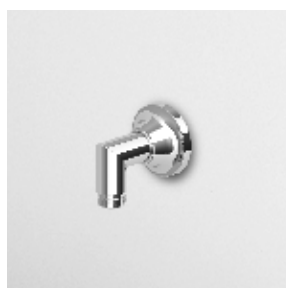

PRESA ACQUA
Da 1/2" x 1/2".
Per gruppo incasso.

Wall elbow 1/2" x 1/2".

Z93811
Z93811.C8
Z93811.C40
Z93811.C41

cromo - chrome
nickel
gold
brushed gold