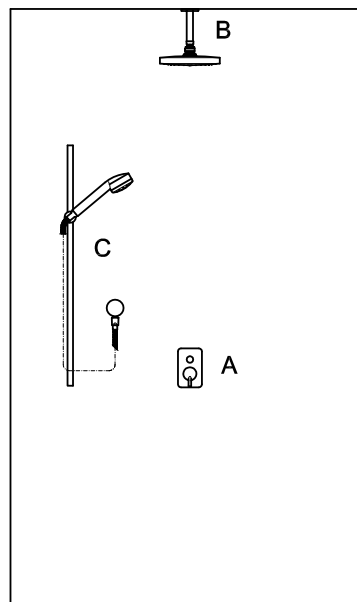

COMPOSIZIONE 2

A ZSB121
R99684

B Z94182
Z93026

C Z95206
Z9380P

TOTALE