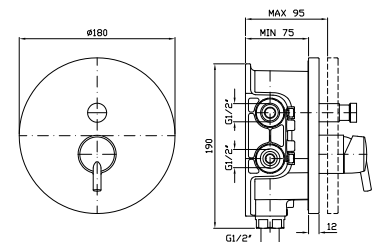

Zetasystem - corpo incasso universale
Zetasystem - universal built-in body

R97800