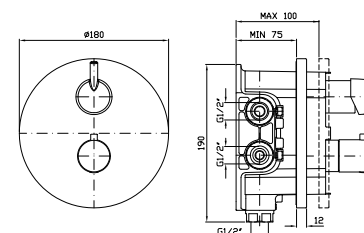

DOCCIA CON DEVIATORE 3 VIE
Termostatico incasso da 1/2"
e deviatore a 3 vie con
apertura/chiusura acqua.

1/2" built-in thermostatic shower
mixer and 3 way diverter with water
on/off function.

Parte esterna
External part

ZSB5646

cromo - chrome

Parte incasso
Built-in part

R97815

DEVIATORE 3 VIE
Senza apertura/chiusura acqua,
uscite da 1/2".

3 way diverter without water on/off
function, 1/2" outlets.

Parte esterna
External part

Z94599

cromo - chrome

Parte incasso
Built-in part

R97835

DOCCIA
Termostatico incasso da 1/2", con
rubinetto d'arresto per corpo incasso
universale Zetasytem R97800.

1/2" Built-in thermostatic shower
mixer with stop valve for Zetasytem
(R97800) - universal built-in body.

Parte esterna
External part

ZSB800

cromo - chrome

Zetasytem - corpo incasso universale
Zetasytem - universal built-in body R97800