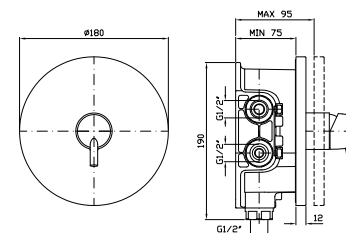

DOCCIA
Miscelatore monocomando esterno.
Exposed single lever shower mixer.

ZSB076 cromo - chrome

DOCCIA
Miscelatore monocomando incasso.
Built-in single lever shower mixer.

Parte esterna
External part

ZSB122 cromo - chrome

Parte incasso
Built-in part

R99499

DOCCIA
Miscelatore monocomando incasso.
Built-in single lever shower mixer.

Parte esterna
External part

ZSB126 cromo - chrome

Parte incasso
Built-in part

R99499

DOCCIA
Miscelatore monocomando incasso per corpo incasso universale Zetasystem R97800.

Built-in single lever shower mixer for Zetasystem (R97800) - universal built-in body.

Parte esterna
External part

ZSB090 cromo - chrome