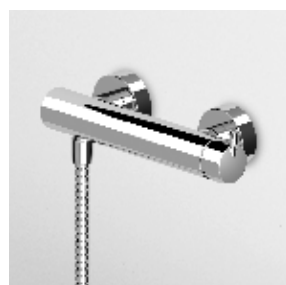

ZSB121

cromo - chrome

Parte incasso
Built-in part

R99684

VASCA-DOCCIA
Miscelatore monocomando incasso
con deviatore per corpo incasso
universale Zetasystem R97800.

Built-in single lever bath-shower
mixer with diverter for Zetasystem
(R97800) - universal built-in body.

Parte esterna
External part

ZSB096

cromo - chrome

Zetasystem - corpo incasso universale
Zetasystem - universal built-in body

R97800

DOCCIA
Miscelatore monocomando esterno.
Exposed single lever shower mixer.

ZSB076 cromo - chrome

DOCCIA
Miscelatore monocomando incasso.
Built-in single lever shower mixer.

Parte esterna
External part

ZSB122 cromo - chrome

Parte incasso
Built-in part

R99499

DOCCIA
Miscelatore monocomando incasso.
Built-in single lever shower mixer.

Parte esterna
External part

ZSB126 cromo - chrome

Parte incasso
Built-in part

R99499

DOCCIA
Miscelatore monocomando incasso per corpo incasso universale Zetasystem R97800.

Built-in single lever shower mixer for Zetasystem (R97800) - universal built-in body.