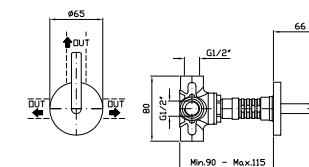

Parte esterna
 External part

Z94599

cromo - chrome

Parte incasso
 Built-in part

R97835

DOCCIA
 Termostatico incasso da 1/2", con
 rubinetto d'arresto per corpo incasso
 universale Zetasytem R97800.

1/2" Built-in thermostatic shower
 mixer with stop valve for Zetasytem
 (R97800) - universal built-in body.