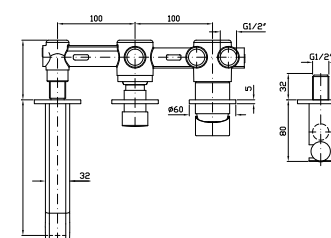

BIDET
Miscelatore monocomando con aeratore, scarico da 1¼", flessibili di collegamento.

Single lever bidet mixer with aerator, 1¼" pop-up waste, flexible tails.

ZON312
ZON312.C3

cromo - chrome
brushed nickel

VASCA-DOCCIA
Miscelatore monocomando esterno con deviatore, aeratore, completo doccia.

Exposed single lever bath-shower mixer with diverter, aerator, handshower set.

ZON520
ZON520.C3

cromo - chrome
brushed nickel

DOCCIA
Miscelatore monocomando incasso con deviatore a muro, doccetta Z94727, flessibile da 1500 mm.

Built-in single lever shower mixer with diverter, handshower Z94727, flexible hose 1500 mm.

Parte esterna
External part

ZON638
ZON638.C3

cromo - chrome
brushed nickel

Parte incasso
Built-in part

R97913
R97913.C3

cromo - chrome
brushed nickel

VASCA-DOCCIA
Miscelatore monocomando incasso con deviatore a muro, doccetta Z94727, flessibile da 1500 mm, collegamenti.

Built-in single lever bath-shower mixer with diverter, handshower Z94727, flexible hose 1500 mm, connections.

Parte esterna
External part

ZON639
ZON639.C3

cromo - chrome
brushed nickel

Parte incasso
Built-in part

R97913
R97913.C3

cromo - chrome
brushed nickel