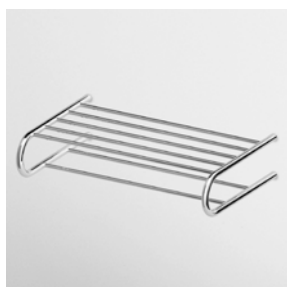

APPENDIABITI

PORTA SALVIETTE

Towel holder.

ZAD524
ZAD524.C3

chromo - chrome
brushed nickel