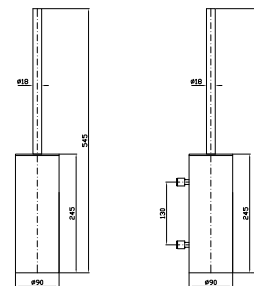

ZAD556
ZAD556.C3

cromo - chrome
brushed nickel