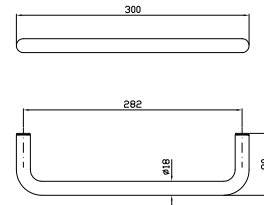

**ZAD512**  
**ZAD512.C3**

cromo - chrome  
brushed nickel

**PORTA SAPONE**  
A muro.

Corner basket soap holder.

**ZAD516**  
**ZAD516.C3**

cromo - chrome  
brushed nickel

**PORTA SALVIETTE**  
Lunghezza 30 cm.

Towel holder, length 30 cm.

**ZAD520**  
**ZAD520.C3**

chromo - chrome  
brushed nickel

**PORTA SALVIETTE**  
Lunghezza 45 cm.

Towel holder, length 45 cm.

**ZAD521**  
**ZAD521.C3**

chromo - chrome  
brushed nickel