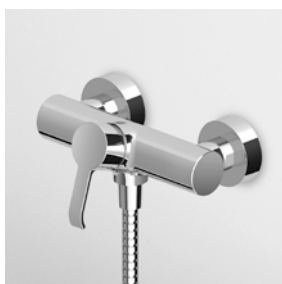

DOCCIA
Miscelatore monocomando esterno

Exposed single lever shower mixer.

ZON106
ZON106.C3

Cromo - chrome
brushed nickel