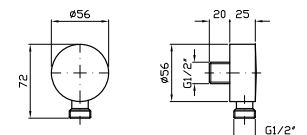

cromo - chrome  
brushed nickel

Wall mounted shower support, 1/2" hose connection.

**PRESA ACQUA**  
Da 1/2"x1/2" per gruppo incasso. **Z9380P**  
**Z9380P.C3**

cromo - chrome  
brushed nickel

Wall elbow 1/2" x 1/2".