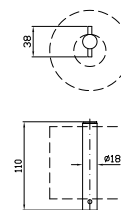

chromo - chrome  
brushed nickel

**PORTA ROTOLO**  
Toilet paper holder.

ZAD530  
ZAD530.C3

cromo - chrome  
brushed nickel

**PORTA ROTOLO  
con coperchio.**  
Toilet paper holder with cover.

ZAD531  
ZAD531.C3