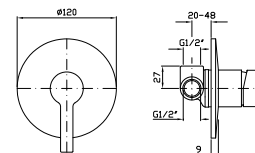

Parte incasso
Built-in part

R99499
R99499.C3

cromo - chrome
brushed nickel