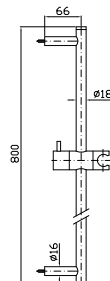

**ZON636**  
**ZON636.C3** cromo - chrome  
brushed nickel

Parte incasso con corpo unico,  
interasse 80 mm.

Assembled built-in part,  
interaxe 80 mm.

**R99815**  
**R99815.C3** cromo - chrome  
brushed nickel

Built-in single lever shower mixer with external 1/2" outlet.

Parte esterna  
 External part

**ZON072**  
**ZON072.C3**

cromo - chrome  
 brushed nickel

Parte incasso  
 Built-in part

**R99686**

**ASTA MURALE SINGOLA**  
 Con barra da 800 mm.

Slide rail with adjustable bracket. Length 800 mm.

**Z95201**  
**Z95201.C3**

cromo - chrome  
 brushed nickel

**COMPLETO ASTA MURALE**  
 Con barra da 800 mm, doccia Z94743, flessibile da 1500 mm.

Complete slide rail length 800 mm, handshower Z94743, 1500 mm flexible hose.