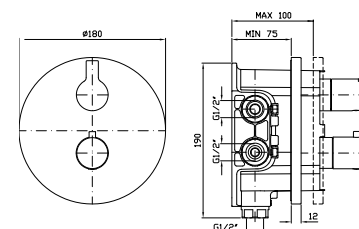

Zetasystem - corpo incasso universale
Zetasystem - universal built-in body R97800