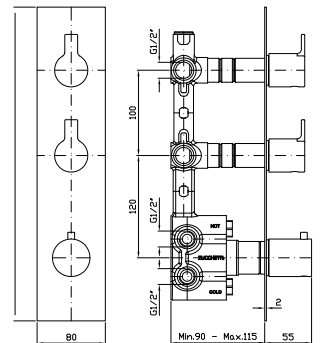

1/2" built-in thermostatic shower  
 mixer with 2 stop valves.

Parte esterna  
 External part

ZON660  
 ZON660.C3

cromo - chrome  
 brushed nickel

Parte incasso  
 Built-in part

R97821

**DOCCIA**  
 Termostatico incasso da 1/2",  
 con 3 rubinetti d'arresto.