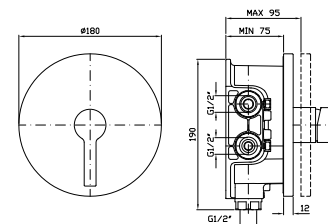

Zetasystem - corpo incasso universale
Zetasystem - universal built-in body R97800