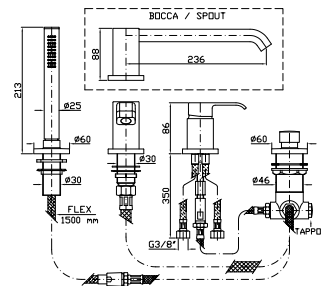

VASCA-DOCCIA
Miscelatore monocomando incasso
con deviatore.

Built-in single lever bath-shower
mixer with diverter.

Parte esterna
External part

ZON127
ZON127.C3

Cromo - chrome
brushed nickel