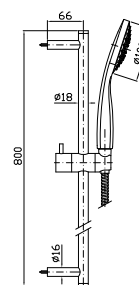

**ZON636**  
**ZON636.C3** cromo - chrome  
brushed nickel

Parte incasso con corpo unico,  
interasse 80 mm.

Assembled built-in part,  
interaxe 80 mm.

**R99815**  
**R99815.C3** cromo - chrome  
brushed nickel

Slide rail with adjustable bracket. Length 800 mm.

**Z95201**  
**Z95201.C3**

cromo - chrome  
 brushed nickel

**COMPLETO ASTA MURALE**  
 Con barra da 800 mm, doccia Z94743, flessibile da 1500 mm.

Complete slide rail length 800 mm, handshower Z94743, 1500 mm flexible hose.

**Z95206**  
**Z95206.C3**

cromo - chrome  
 brushed nickel

Per versione C3, doccia Z94727  
 For C3 finishes, handshower Z94727

**FLESSIBILE**  
 In ottone. Lunghezza 1500 mm.

Brass flexible hose. Length 1500 mm.