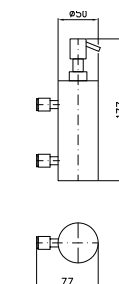

PORTA SAPONE
A muro.

Basket soap holder.

ZAD512
ZAD512.C3

cromo - chrome
brushed nickel