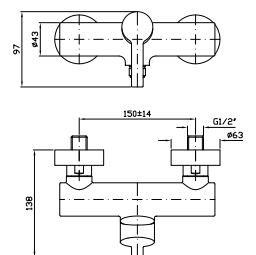

BORDO-VASCA
Miscelatore monocomando 4 fori,
doccia estraibile Z94727, flessibile da
1500 mm.

4 hole bath tub single lever mixer,
pull out shower Z94727, 1500 mm
flexible hose.

Struttura bordo vasca vedi pag. 380
Fixing structure see pag. 380

ZON455
ZON455.C3

Cromo - chrome
brushed nickel

VASCA-DOCCIA
Miscelatore monocomando incasso
con deviatore.

Built-in single lever bath-shower
mixer with diverter.

Parte esterna
External part

ZON127
ZON127.C3

Cromo - chrome
brushed nickel

Parte incasso
Built-in part

R99684
R99684.C3

Cromo - chrome
brushed nickel

VASCA-DOCCIA
Miscelatore monocomando incasso
con deviatore per corpo incasso
universale Zetasytem R97800.

Built-in single lever bath-shower
mixer with diverter for Zetasytem
(R97800) - universal built-in body.

Parte esterna
External part

ZON096
ZON096.C3

Cromo - chrome
brushed nickel

Zetasytem - corpo incasso universale
Zetasytem - universal built-in body

R97800

DOCCIA
Miscelatore monocomando esterno

Exposed single lever shower mixer.

ZON106
ZON106.C3

Cromo - chrome
brushed nickel