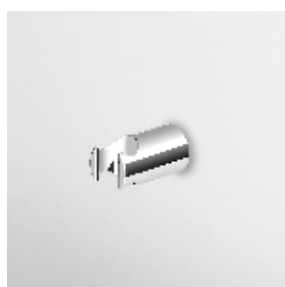

APPENDIDOCCIA FISSO
In metallo. Per gruppo esterno.
Metal handshower support for
exposed mixer.

Z93781
Z93781.C50
Z93781.P70

cromo - chrome
metal black
PVD rose gold