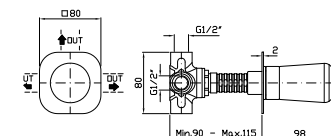

Parte incasso
Built-in part

R97835