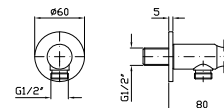

APPENDIDOCCIA FISSO
In metallo. Per gruppo esterno.
Metal handshower support for
exposed mixer.

Z93781
Z93781.C50
Z93781.P70

cromo - chrome
metal black
PVD rose gold