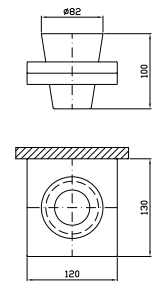

DISPENSER
A muro con contenitore in vetro satinato.
Matt glass wall mounted soap dispenser.

ZAD715
ZAD715.C50
ZAD715.P70

cromo - chrome
metal black
PVD rose gold