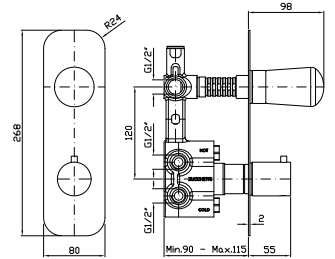

1/2" built-in thermostatic shower  
 mixer with stop valve.

Parte esterna  
 External part

ZNU659  
 ZNU659.C50  
 ZNU659.P70

cromo - chrome  
 metal black  
 PVD rose gold

Parte incasso  
 Built-in part

R97820