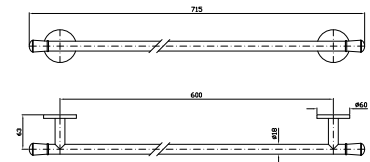

PORTA ROTOLO
Toilet-paper holder.

ZAD730
ZAD730.C50
ZAD730.P70
cromo - chrome
metal black
PVD rose gold