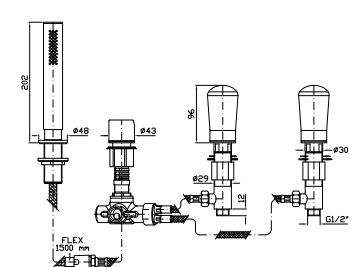

VASCA-DOCCIA
Gruppo incasso a 3 fori con
deviatore.

3 hole built-in bath-shower mixer
with diverter.

Parte esterna
External part

ZNU695
ZNU695.C50
ZNU695.P70

cromo - chrome
metal black
PVD rose gold