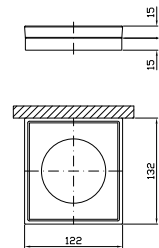

PORTA BICCHIERE
A muro con bicchiere in vetro satinato.
Matt glass wall tumbler holder.

ZAD713
ZAD713.C50
ZAD713.P70

cromo - chrome
metal black
PVD rose gold