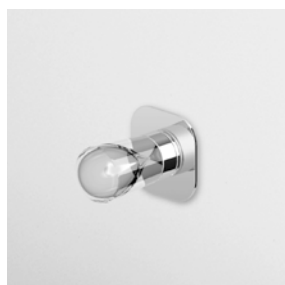

1/2" built-in thermostatic shower  
mixer and 2 way diverter with water  
on/off function.

Parte esterna  
External part

ZNU646  
ZNU646.C50  
ZNU646.P70

cromo - chrome  
metal black  
PVD rose gold

Parte incasso  
Built-in part

R97810

**DEVIATORE 2 VIE**  
Senza apertura/chiusura acqua,  
uscite da 1/2".

2 way diverter without water on/off  
function, 1/2" outlets.

Parte esterna  
External part

Z94604  
Z94604.C50  
Z94604.P70

cromo - chrome  
metal black  
PVD rose gold