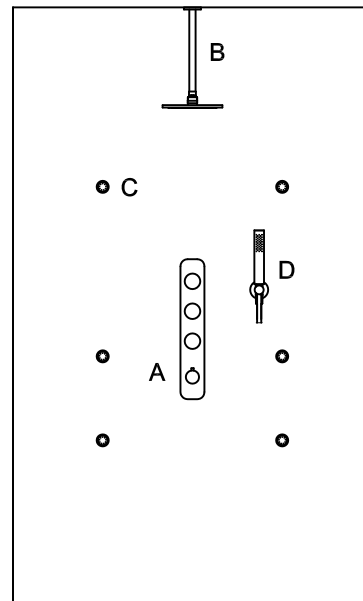

COMPOSIZIONE 4

A ZNU661
R97822

B Z94265
Z93024

C Z92896 (x6)

D Z93930

TOTALE