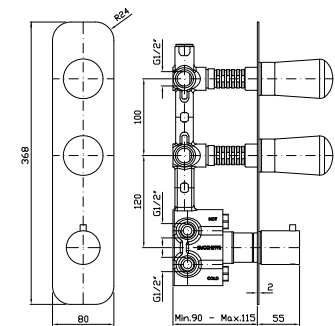

Parte incasso
Built-in part

R97821