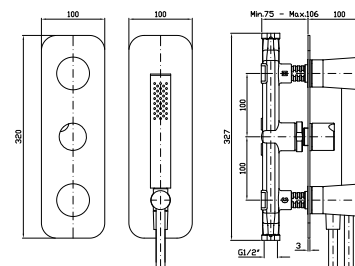

Parte incasso
Built-in part

R99508