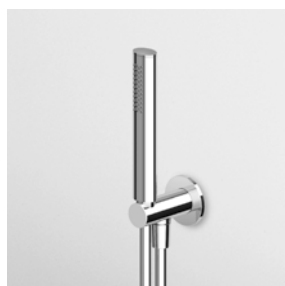

COMPLETO DOCCIA
Composto da appendidoccia duplex,
doccetta Z94212 e flessibile.
Handshower set with wall-mounted
shower support, handshower Z94212
and flexible hose.

Z93930
Z93930.C50
Z93930.P70

cromo - chrome
metal black
PVD rose gold