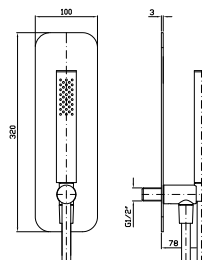

COMPLETO DOCCIA
Composto da appendidoccia duplex,
doccetta Z94212 e flessibile.
Handshower set with wall-mounted
shower support, handshower Z94212
and flexible hose.

Z93930
Z93930.C50
Z93930.P70

cromo - chrome
metal black
PVD rose gold