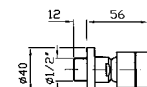

ASTA MURALE SINGOLA

Con barra da 800 mm.

Slide rail with adjustable bracket. Length 800 mm.

Z95201
Z95201.C50
Z95201.P70

cromo - chrome
metal black
PVD rose gold