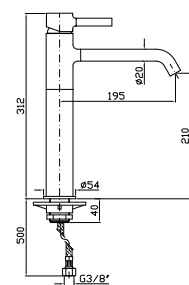

LAVELLO PAN
Miscelatore monocomando con bocca girevole, doccetta laterale con deviatore, aeratore, flessibili di collegamento.

Single lever sink mixer with swivel spout, side spray with diverter, aerator, flexible tails.

ZP6276

cromo - chrome