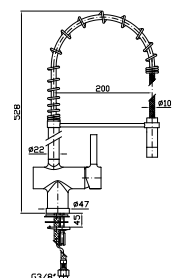

LAVELLO PAN
Miscelatore monocomando con bocca girevole, doccetta laterale con deviatore, aeratore, flessibili di collegamento.

Single lever sink mixer with swivel spout, side spray with diverter, aerator, flexible tails.

ZP6278

cromo - chrome

LAVELLO PAN
Miscelatore monocomando incasso con bocca girevole e aeratore.

Built-in single lever sink mixer with swivel spout and aerator.

Parte esterna
External part

ZP6415

cromo - chrome

Parte incasso
Built-in part

R99686

LAVELLO PAN
Miscelatore monocomando con bocca girevole, aeratore, flessibili di collegamento.

Single lever sink mixer with swivel spout, aerator, flexible tails.

ZP6284
ZP6284.W1
ZP6284.N1

cromo - chrome
bianco opaco goffrato -
embossed matt white
nero opaco goffrato -
embossed matt black

LAVELLO PAN
Miscelatore monocomando con bocca girevole e doccetta estraibile, aeratore, flessibili di collegamento.

Single lever sink mixer with swivel spout and pull-out spray, aerator, flexible tails.

ZP6285
ZP6285.W1
ZP6285.N1

cromo - chrome
bianco opaco goffrato -
embossed matt white
nero opaco goffrato -
embossed matt black

LAVELLO PAN
Miscelatore monocomando con doccetta orientabile, aeratore, flessibili di collegamento.

Single lever sink mixer with adjustable spray, aerator, flexible tails.

ZP6286

cromo - chrome