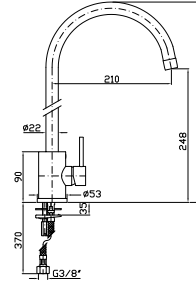

LAVELLO SHOCK
Miscelatore monocomando con doccetta orientabile, aeratore, flessibili di collegamento.

Single lever sink mixer with adjustable spray, aerator, flexible tails.

ZP4264

cromo - chrome