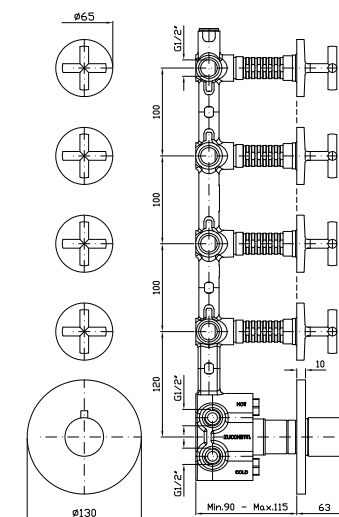

DOCCIA CON DEVIATORE 2 VIE
Termostatico incasso da 1/2"
e deviatore a 2 vie con
apertura/chiusura acqua.

1/2" built-in thermostatic shower
mixer and 2 way diverter with water
on/off function.

Parte esterna
External part

ZD3646

cromo - chrome