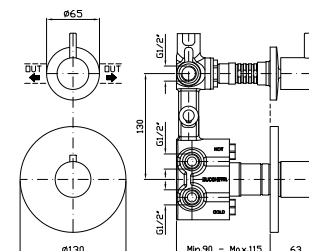

DEVIATORE 2 VIE
Senza apertura/chiusura acqua,
uscite da 1/2".

2 way diverter without water on/off
function, 1/2" outlets.

Parte esterna
External part

Z94582
Z94582.C3
Z94582.W1
Z94582.N1

cromo - chrome
brushed nickel
bianco opaco gofrato -
embossed matt white
nero opaco gofrato -
embossed matt black