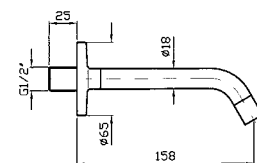

BOCCA GIREVOLE
Per lavabo.
Basin swivel spout.

Z92020

cromo - chrome