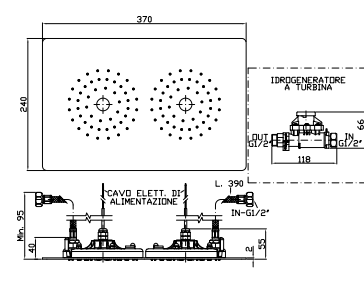

SOFFIONE
In ottone, a getto fisso con sistema anticalcare, Ø 300 mm e spessore 8 mm. Ispezionabile.

Brass shower head with anti-limescale system, Ø 300 mm and 8 mm thickness. Inspectionable.

Z94266
Z94266.C3
Z94266.W1
Z94266.N1

cromo - chrome
brushed nickel
bianco opaco gofrato - embossed matt white
nero opaco gofrato - embossed matt black

SOFFIONE
In ottone, a getto fisso con sistema anticalcare, Ø 400 mm e spessore 8 mm. Ispezionabile.

Brass shower head with anti-limescale system, Ø 400 mm and 8 mm thickness. Inspectionable.

Z94267
Z94267.C3
Z94267.W1
Z94267.N1

cromo - chrome
brushed nickel
bianco opaco gofrato - embossed matt white
nero opaco gofrato - embossed matt black

SISTEMA MULTIFUNZIONE 170X170
In acciaio inox ad incasso con luce centrale e trasformatore. Necessita di interruttore.

170x170 stainless steel built-in multifunction system with led light and transformer, polished or brushed. To be combined with a switch.

Z94155
Z94155.C3
Z94155.W1
Z94155.N1

cromo - chrome
brushed nickel
bianco opaco gofrato - embossed matt white
nero opaco gofrato - embossed matt black

SISTEMA MULTIFUNZIONE 170X170
In acciaio inox ad incasso con luce centrale, autoalimentato, non necessita di collegamento con la rete elettrica.

170x170 stainless steel built-in multifunction system with led light, self powered, power connection not required, polished or brushed.

Z94156
Z94156.C3
Z94156.W1
Z94156.N1

cromo - chrome
brushed nickel
bianco opaco gofrato - embossed matt white
nero opaco gofrato - embossed matt black

SISTEMA MULTIFUNZIONE 370X240
In acciaio inox ad incasso con doppia luce e trasformatore. Necessita di interruttore.