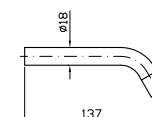

BOCCA
Per incasso lavabo, lunga.
Basin built-in long spout.

Z92026
Z92026.C3
Z92026.W1
Z92026.N1

cromo - chrome
brushed nickel
bianco opaco gofrato -
embossed matt white
nero opaco gofrato -
embossed matt black