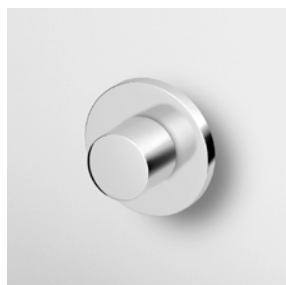

DEVIATORE
Da incasso.
Built-in diverter.

Z94451
Z94451.C3
Z94451.W1
Z94451.N1

cromo - chrome
brushed nickel
bianco opaco gofrato -
embossed matt white
nero opaco gofrato -
embossed matt black