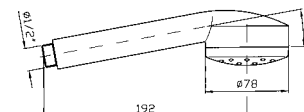

DOCGETTA
A 3 getti, con sistema anticalcare.

Handshower 3 jets, with anti-limescale system.

Z94172
Z94172.C3

chromo - chrome
brushed nickel