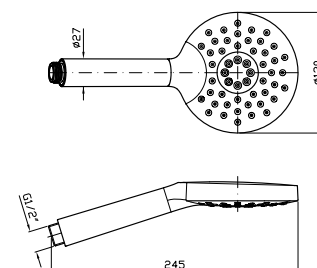

SISTEMA MULTIFUNZIONE 370X240 Z94148
In acciaio inox ad incasso con doppia luce, autoalimentato, non necessita di collegamento con la rete elettrica.

370x240 stainless steel built-in multifunction system with 2 led lights, self powered, power connection not required, polished or brushed.

cromo - chrome

SOFFIONE LATERALE Z92896
A getto fisso per cabine doccia, con sistema anticalcare.

Lateral shower head, simple jet, for shower box, with anti-limescale system.

cromo - chrome

DOCGETTA Z94171
A getto fisso, con sistema anticalcare.

Handshower simple jet, with anti-limescale system.

cromo - chrome

DOCGETTA Z94172
A 3 getti, con sistema anticalcare.

Handshower 3 jets, with anti-limescale system.

cromo - chrome

DOCGETTA Z94177
A getto fisso in ottone, con sistema anticalcare.

Brass handshower simple jet, with anti-limescale system.

cromo - chrome

DOCGETTA Z94740
A 3 getti, con sistema anticalcare.

Handshower 3 jets, with anti-limescale system.

cromo - chrome