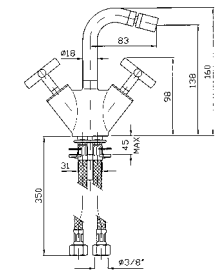

BIDET
Batteria a tre fori con bocca girevole,
aeratore, flessibili di collegamento.

3 hole bidet mixer, swivel spout with
aerator, flexible tails.

ZD3650 cromo - chrome