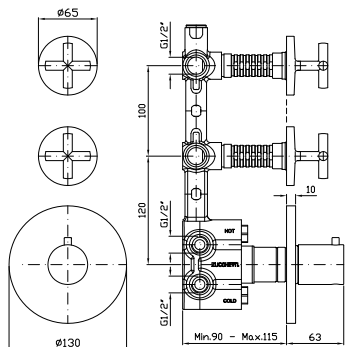

Parte incasso
Built-in part

R97821