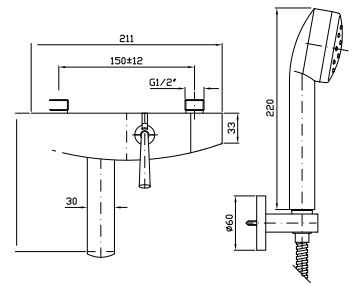

BORDO-VASCA
Miscelatore monocomando 4 fori con bocca fissa, doccia estraibile Z94171, flessibile da 1500 mm.
4 hole bath tub single lever mixer, fixed spout, pull out shower Z94171, 1500 mm flexible hose.

ZP2169 cromo - chrome

Struttura bordo vasca vedi pag. 380
Fixing structure see pag. 380