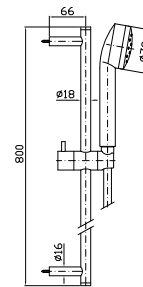

Slide rail, with adjustable bracket.
Length 800 mm.

NEW

COMPLETO ASTA MURALE
Con barra da 800 mm, doccetta Z94171, flessibile da 1500 mm.

Z95203

cromo - chrome

Complete slide rail, length 800 mm
with handshower Z94171, 1500 mm
flexible hose.