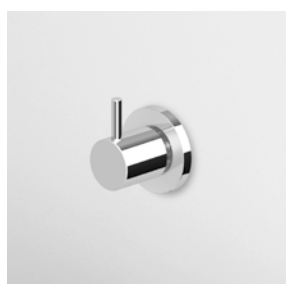

1/2" built-in thermostatic shower
mixer and 2 way diverter with water
on/off function.

Parte esterna
External part

ZP1646
ZP1646.C3
ZP1646.W1
ZP1646.N1

cromo - chrome
brushed nickel
bianco opaco gofrato -
embossed matt white
nero opaco gofrato -
embossed matt black

Parte incasso
Built-in part

R97810

DEVIATORE 2 VIE
Senza apertura/chiusura acqua,
uscite da 1/2".

2 way diverter without water on/off
function, 1/2" outlets.

Parte esterna
External part

Z94582
Z94582.C3
Z94582.W1
Z94582.N1