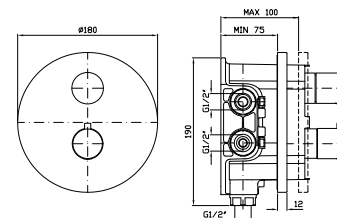

VASCA-DOCCIA
Miscelatore monocomando esterno con deviatore, aeratore, completo doccia.

Exposed single lever bath-shower mixer with diverter, aerator, handshower set.

ZP1148
ZP1148.C3
ZP1148.W1
ZP1148.N1
cromo - chrome
brushed nickel
bianco opaco gofrato - embossed matt white
nero opaco gofrato - embossed matt black

Per versioni colore, doccetta Z94177
On colour finishes, handshower Z94177

VASCA
Miscelatore monocomando free standing con deviatore e completo doccia.

Free standing single lever bath mixer with diverter and shower set.

ZP1629
ZP1629.C3
ZP1629.W1
ZP1629.N1
cromo - chrome
brushed nickel
bianco opaco gofrato - embossed matt white
nero opaco gofrato - embossed matt black

Parte esterna
External part

Parte incasso
Built-in part

R99797

BORDO-VASCA
Miscelatore monocomando 4 fori, bocca girevole, doccia estraibile Z94171, flessibile da 1500 mm.

4 hole bath tub single lever mixer, swivel spout, pull out shower Z94171, 1500 mm flexible hose.

ZP1157
ZP1157.C3
ZP1157.W1
ZP1157.N1
cromo - chrome
brushed nickel
bianco opaco gofrato - embossed matt white
nero opaco gofrato - embossed matt black

Struttura bordo vasca vedi pag. 380
Fixing structure see pag. 380

Per versioni colore, doccetta Z94177
On colour finishes, handshower Z94177

DOCCIA
Termostatico incasso da 1/2", con rubinetto d'arresto per corpo incasso universale Zetasystem R97800.

1/2" Built-in thermostatic shower mixer with stop valve for Zetasystem (R97800) - universal built-in body.

ZD1800
ZD1800.C3
ZD1800.W1
ZD1800.N1
cromo - chrome
brushed nickel
bianco opaco gofrato - embossed matt white
nero opaco gofrato - embossed matt black

Parte esterna
External part

Zetasystem - corpo incasso universale
Zetasystem - universal built-in body R97800