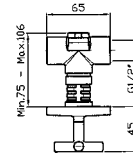

Parte incasso.
Built-in part.

R99779