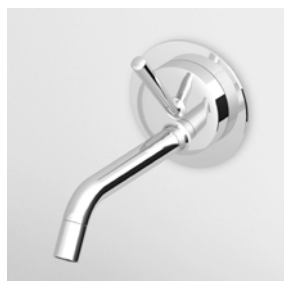

Single lever basin mixer, swivel spout with aerator, flexible tails.

ZP1195
ZP1195.C3
ZP1195.W1
ZP1195.N1

cromo - chrome
brushed nickel
bianco opaco goffrato - embossed matt white
nero opaco goffrato - embossed matt black

CATINO
Miscelatore monocomando con bocca girevole, aeratore, flessibili di collegamento.

Single lever basin mixer, swivel spout with aerator, flexible tails.

ZP1196
ZP1196.C3
ZP1196.W1
ZP1196.N1

cromo - chrome
brushed nickel
bianco opaco goffrato - embossed matt white
nero opaco goffrato - embossed matt black