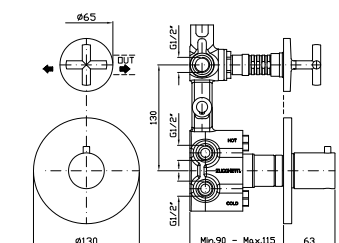

NEW

DOCCIA
Termostatico incasso da 1/2",
con 3 rubinetti d'arresto.

1/2" built-in thermostatic shower
mixer with 3 stop valves.

Parte esterna
External part

ZD3661

cromo - chrome

Parte incasso
Built-in part

R97822

NEW

DOCCIA
Termostatico incasso da 1/2",
con 4 rubinetti d'arresto.

1/2" built-in thermostatic shower
mixer with 4 stop valves.

Parte esterna
External part

ZD3662

cromo - chrome

Parte incasso
Built-in part

R97823

DOCCIA CON DEVIATORE 2 VIE
Termostatico incasso da 1/2"
e deviatore a 2 vie con
apertura/chiusura acqua.

1/2" built-in thermostatic shower
mixer and 2 way diverter with water
on/off function.

Parte esterna
External part

ZD3646

cromo - chrome

Parte incasso
Built-in part

R97810