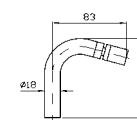

BOCCA GIREVOLE
Per lavello.
Sink swivel spout.

Z92022
Z92022.C3
Z92022.W1
Z92022.N1

cromo - chrome
brushed nickel
bianco opaco gofrato -
embossed matt white
nero opaco gofrato -
embossed matt black