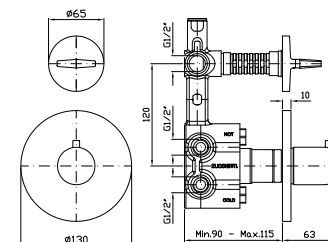

Parte incasso
Built-in part

R97820