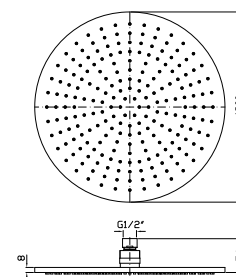

Brass shower head with anti-limescale system, Ø 300 mm and 8 mm thickness. Inspectionable.

Z94266
Z94266.C3
Z94266.W1
Z94266.N1

cromo - chrome
brushed nickel
bianco opaco gofrato - embossed matt white
nero opaco gofrato - embossed matt black