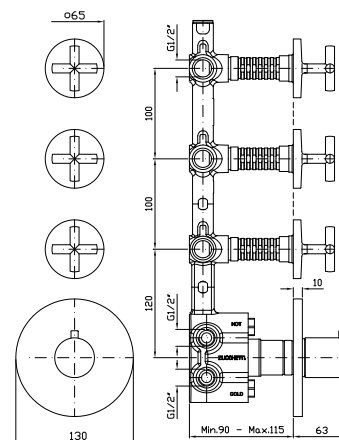

NEW

DOCCIA
Termostatico incasso da 1/2",
con 4 rubinetti d'arresto.

1/2" built-in thermostatic shower
mixer with 4 stop valves.

Parte esterna
External part

ZD3662

cromo - chrome