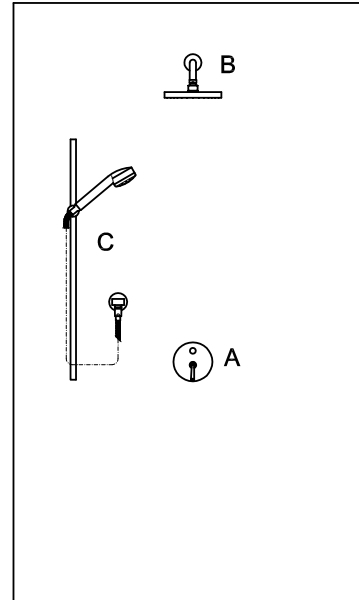

COMPOSIZIONE 2

A ZP1605
R99614

B Z94265
Z93027

C Z95203
Z93807

TOTALE