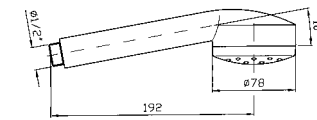

DOCGETTA Z94172
A 3 getti, con sistema anticalcare.

Handshower 3 jets, with anti-limescale system.

cromo - chrome