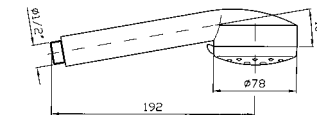

DOCGETTA Z94177
A getto fisso in ottone, con sistema anticalcare.

Brass handshower simple jet, with anti-limescale system.

cromo - chrome