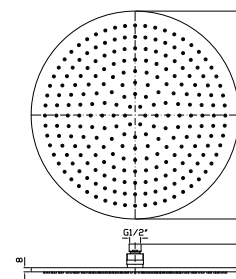

SISTEMA MULTIFUNZIONE 170X170
In acciaio inox ad incasso con luce centrale e trasformatore. Necessita di interruttore.

170x170 stainless steel built-in multifunction system with led light and transformer, polished or brushed. To be combined with a switch.

Z94155
Z94155.C3
Z94155.W1
Z94155.N1

cromo - chrome
brushed nickel
bianco opaco gofrato - embossed matt white
nero opaco gofrato - embossed matt black