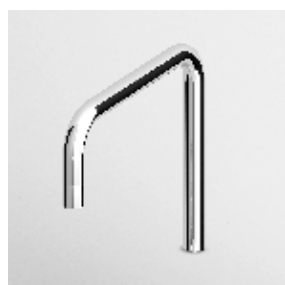

BOCCA GIREVOLE
Per lavabo.
Basin swivel spout.

Z92028
Z92028.C3
Z92028.W1
Z92028.N1

cromo - chrome
brushed nickel
bianco opaco gofrato -
embossed matt white
nero opaco gofrato -
embossed matt black

BOCCA GIREVOLE
Per lavabo/lavello.
Basin/sink swivel spout.

Z92024
Z92024.C3
Z92024.W1
Z92024.N1

cromo - chrome
brushed nickel
bianco opaco gofrato -
embossed matt white
nero opaco gofrato -
embossed matt black

BOCCA GIREVOLE
Per bidet.
Bidet swivel spout.

Z92021
Z92021.C3
Z92021.W1
Z92021.N1

cromo - chrome
brushed nickel
bianco opaco gofrato -
embossed matt white
nero opaco gofrato -
embossed matt black

BOCCA GIREVOLE
Per lavello.
Sink swivel spout.

Z92022
Z92022.C3
Z92022.W1
Z92022.N1

cromo - chrome
brushed nickel
bianco opaco gofrato -
embossed matt white
nero opaco gofrato -
embossed matt black