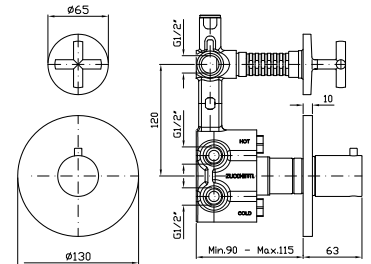

Parte incasso
Built-in part

R97820