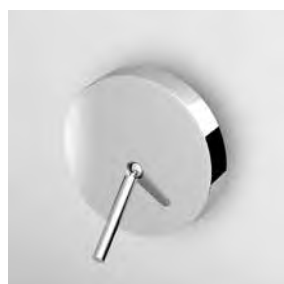

DOCCIA
Miscelatore monocomando incasso.

Built-in single lever shower mixer.

Parte esterna
External part

ZP1607
ZP1607.C3
ZP1607.W1

ZP1607.N1

cromo - chrome
brushed nickel
bianco opaco gofrato - embossed matt white
nero opaco gofrato - embossed matt black