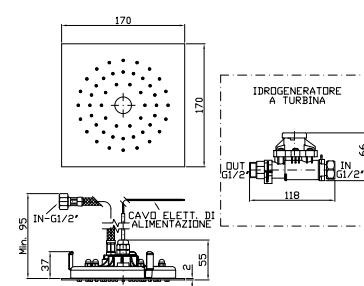

SISTEMA MULTIFUNZIONE 370X240
In acciaio inox ad incasso con doppia luce e trasformatore. Necessita di interruttore.

370x240 stainless steel built-in multifunction system with 2 led lights and transformer, polished or brushed. To be combined with a switch.

Z94147
Z94147.C3
Z94147.W1
Z94147.N1

cromo - chrome
brushed nickel
bianco opaco gofrato - embossed matt white
nero opaco gofrato - embossed matt black