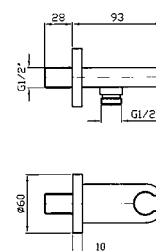

PRESA ACQUA
Da 1/2" x 1/2" per gruppo incasso.
Wall elbow 1/2" x 1/2".

Z93807
Z93807.C3
Z93807.W1
Z93807.N1

cromo - chrome
brushed nickel
bianco opaco gofrato -
embossed matt white
nero opaco gofrato -
embossed matt black