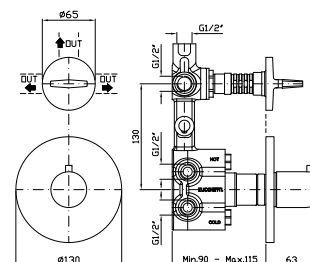

1/2" built-in thermostatic shower mixer and 3 way diverter with water on/off function.

Parte esterna
 External part

ZD4646  cromo - chrome

ZD5646  cromo - chrome

Parte incasso
 Built-in part

R97815

DEVIATORE 3 VIE
Senza apertura/chiusura acqua,
uscite da 1/2".