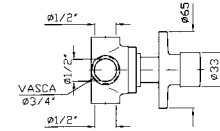

Parte incasso
Built-in part

R99629