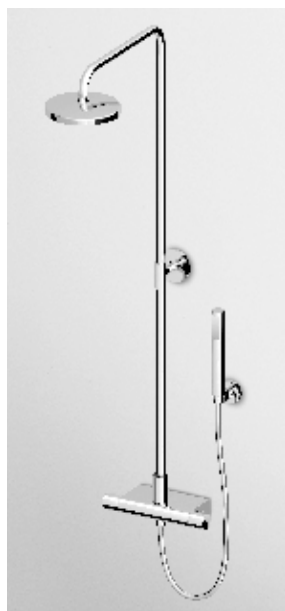

COLONNA DOCCIA

Completa di termostatico esterno, soffione Z94265 e doccetta in ottone.

Shower column with exposed thermostatic mixer, shower head Z94265 and brass handshower.

ZD1050
ZD1050.C3
ZD1050.W1

ZD1050.N1

romo - chrome
brushed nickel
bianco opaco gofrato -
embossed matt white
nero opaco gofrato -
embossed matt black