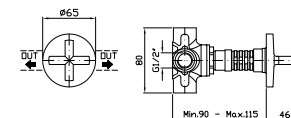

Parte incasso
Built-in part

R97830