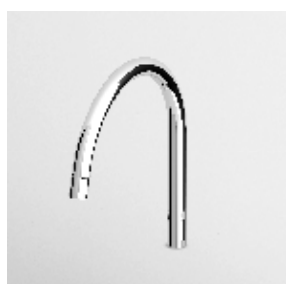

R99629

BOCCA GIREVOLE
Per lavabo.
Basin swivel spout.

Z92020
Z92020.C3
Z92020.W1
Z92020.N1

cromo - chrome
brushed nickel
bianco opaco gofrato -
embossed matt white
nero opaco gofrato -
embossed matt black

BOCCA GIREVOLE
Per lavabo.
Basin swivel spout.

Z92028
Z92028.C3
Z92028.W1
Z92028.N1

cromo - chrome
brushed nickel
bianco opaco gofrato -
embossed matt white
nero opaco gofrato -
embossed matt black

BOCCA GIREVOLE
Per lavabo/lavello.
Basin/sink swivel spout.