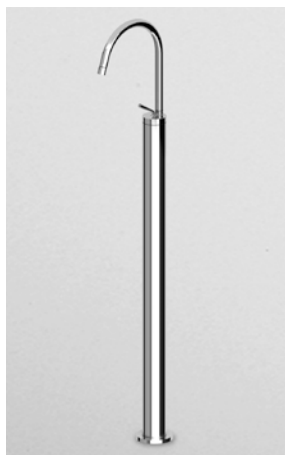

LAVABO
Miscelatore monocomando free standing.

Free standing single lever basin mixer.

Parte esterna
External part

ZP1630
ZP1630.C3
ZP1630.W1

ZP1630.N1

cromo - chrome
brushed nickel
bianco opaco gofrato -
embossed matt white
nero opaco gofrato -
embossed matt black