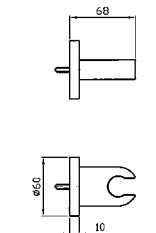

FLESSIBILE
In PVC finitura argento.
Lunghezza 1500 mm.

PVC flexible hose silver effect.
Length 1500 mm.

Z94130 argento - silver

Per versioni colore/C3, flessibile Z93867
On colour finishes/C3, flexible hose Z93867