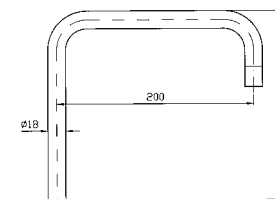

BOCCA GIREVOLE
Per catino.
Basin swivel spout.

Z92023
Z92023.C3
Z92023.W1
Z92023.N1

cromo - chrome
brushed nickel
bianco opaco gofrato -
embossed matt white
nero opaco gofrato -
embossed matt black