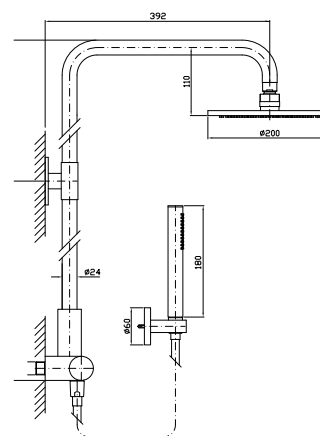

BRACCIO DOCCIA

A parete. Lunghezza 350 mm.

Wall mounted shower arm.
Length 350 mm.

Z93027
Z93027.C3
Z93027.W1

Z93027.N1

romo - chrome
brushed nickel
bianco opaco gofrato -
embossed matt white
nero opaco gofrato -
embossed matt black