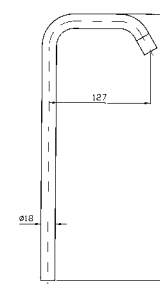

BOCCA
Per incasso lavabo.
Basin built-in spout.

Z92025
Z92025.C3
Z92025.W1
Z92025.N1

cromo - chrome
brushed nickel
bianco opaco gofrato -
embossed matt white
nero opaco gofrato -
embossed matt black