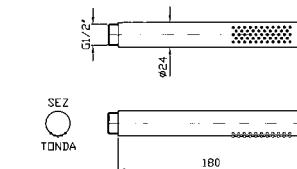

DOCGETTA Z94740
A 3 getti, con sistema anticalcare.

Handshower 3 jets, with anti-limescale system.

cromo - chrome