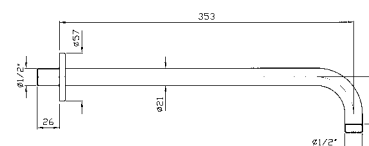

BRACCIO DOCCIA

A parete. Lunghezza 350 mm.

Wall mounted shower arm.
Length 350 mm.

Z93027
Z93027.C3
Z93027.W1

Z93027.N1

romo - chrome
brushed nickel
bianco opaco gofrato -
embossed matt white
nero opaco gofrato -
embossed matt black