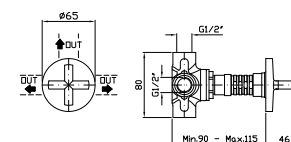

Parte incasso
Built-in part

R97835