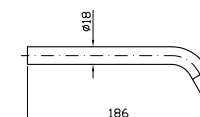

BOCCA
Per vasca-doccia esterno.
Exposed bath-shower spout.

Z92027
Z92027.C3
Z92027.W1
Z92027.N1

cromo - chrome
brushed nickel
bianco opaco gofrato -
embossed matt white
nero opaco gofrato -
embossed matt black