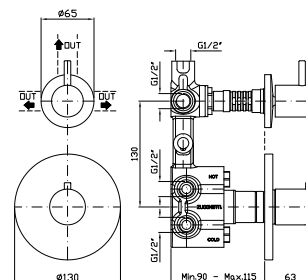

1/2" built-in thermostatic shower mixer and 3 way diverter with water on/off function.

Parte esterna
External part

ZP1646
ZP1646.C3
ZP1646.W1
ZP1646.N1

cromo - chrome
brushed nickel
bianco opaco gofrato - embossed matt white
nero opaco gofrato - embossed matt black