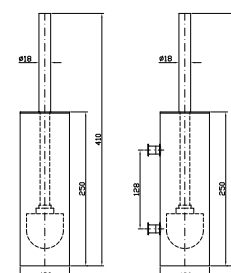

Con coperchio.

Toilet-paper holder with cover.

ZAC331
ZAC331.C3

cromo - chrome
brushed nickel

PORTA SCOPINO

WC brush set, free-standing.

ZAC355
ZAC355.C3

cromo - chrome
brushed nickel