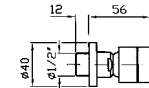

DOCGETTA Z94171
A getto fisso, con sistema anticalcare.

Handshower simple jet, with anti-limescale system.

cromo - chrome