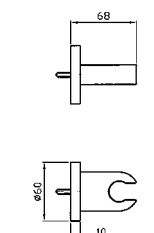

NEW

ASTA MURALE SINGOLA
Con barra da 800 mm.

Z95201

cromo - chrome

Slide rail, with adjustable bracket.
Length 800 mm.

NEW

COMPLETO ASTA MURALE
Con barra da 800 mm, doccetta Z94171, flessibile da 1500 mm.

Z95203

cromo - chrome

Complete slide rail, length 800 mm
with handshower Z94171, 1500 mm
flexible hose.

Con doccetta Z94172.
With handshower Z94172.

Z95204

cromo - chrome

NEW

COMPLETO ASTA MURALE
Con barra da 800 mm, doccetta Z94740, flessibile da 1500 mm.

Z95202

cromo - chrome

Complete slide rail, length 800 mm
with handshower Z94740, 1500 mm
flexible hose.

APPENDIDOCCIA DUPLEX
Da 1/2"x1/2".
Per gruppo incasso.

Z93936

cromo - chrome

Wall-mounted shower support,
1/2" hose connection.

PRESA ACQUA
Da 1/2"x1/2" per gruppo incasso.

Z93807

cromo - chrome

Wall elbow 1/2"x1/2".

APPENDIDOCCIA FISSO
Per gruppo esterno.

Z93943

cromo - chrome

Handshower support for exposed
mixer.