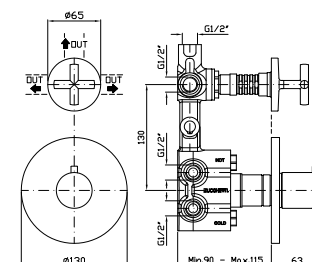

Parte incasso
Built-in part

R97815