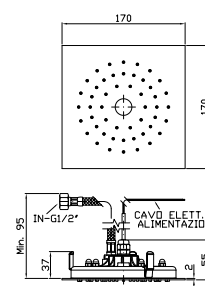

SISTEMA MULTIFUNZIONE 170X170
In acciaio inox ad incasso con luce centrale, autoalimentato, non necessita di collegamento con la rete elettrica.

170x170 stainless steel built-in multifunction system with led light, self powered, power connection not required, polished or brushed.

Z94156
Z94156.C3
Z94156.W1
Z94156.N1

cromo - chrome
brushed nickel
bianco opaco gofrato - embossed matt white
nero opaco gofrato - embossed matt black