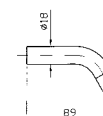

Z92021
Z92021.C3
Z92021.W1
Z92021.N1

cromo - chrome
brushed nickel
bianco opaco gofrato -
embossed matt white
nero opaco gofrato -
embossed matt black

Z92022
Z92022.C3
Z92022.W1
Z92022.N1

cromo - chrome
brushed nickel
bianco opaco gofrato -
embossed matt white
nero opaco gofrato -
embossed matt black

Z92023
Z92023.C3
Z92023.W1
Z92023.N1

cromo - chrome
brushed nickel
bianco opaco gofrato -
embossed matt white
nero opaco gofrato -
embossed matt black

Z92025
Z92025.C3
Z92025.W1
Z92025.N1

cromo - chrome
brushed nickel
bianco opaco gofrato -
embossed matt white
nero opaco gofrato -
embossed matt black

Z92026
Z92026.C3
Z92026.W1
Z92026.N1

cromo - chrome
brushed nickel
bianco opaco gofrato -
embossed matt white
nero opaco gofrato -
embossed matt black

Z92027
Z92027.C3
Z92027.W1
Z92027.N1

cromo - chrome
brushed nickel
bianco opaco gofrato -
embossed matt white
nero opaco gofrato -
embossed matt black