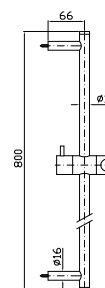

Slide rail, with adjustable bracket.
Length 800 mm.

NEW

COMPLETO ASTA MURALE
Con barra da 800 mm, doccetta Z94171, flessibile da 1500 mm.

Z95203

cromo - chrome

Complete slide rail, length 800 mm
with handshower Z94171, 1500 mm
flexible hose.