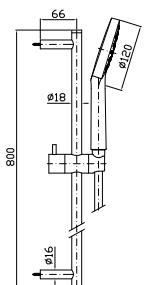

Complete slide rail, length 800 mm with handshower Z94740, 1500 mm flexible hose.

Z95202

cromo - chrome

APPENDIDOCCIA DUPLEX
Da 1/2" x 1/2".
Per gruppo incasso.

Wall-mounted shower support,
1/2" hose connection.