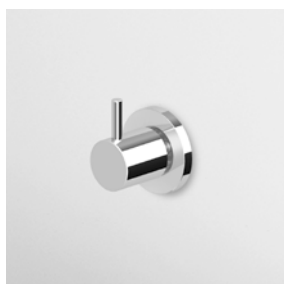

1/2" built-in thermostatic shower mixer and 3 way diverter with water on/off function.

Parte esterna
External part

ZP1646
ZP1646.C3
ZP1646.W1
ZP1646.N1

cromo - chrome
brushed nickel
bianco opaco gofrato - embossed matt white
nero opaco gofrato - embossed matt black

Parte incasso
Built-in part

R97815

DEVIATORE 3 VIE
Senza apertura/chiusura acqua, uscite da 1/2" .

3 way diverter without water on/off function, 1/2" outlets.

Parte esterna
External part

Z94582
Z94582.C3
Z94582.W1
Z94582.N1