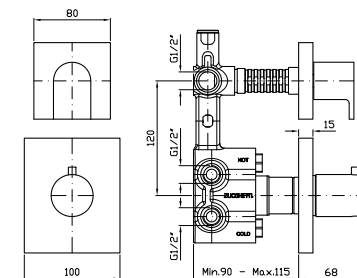

NEW

DOCCIA
 Termostatico incasso da 1/2",
 con rubinetto d'arresto.

1/2" built-in thermostatic shower
 mixer with stop valve.

Parte esterna
 External part

ZHI659
 ZHI659.P70

cromo - chrome
 PVD rose gold

Parte incasso
 Built-in part R97820