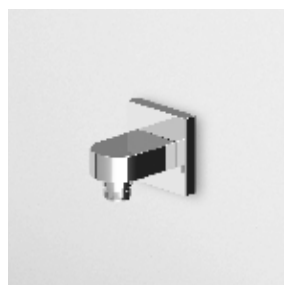

cromo - chrome
 PVD rose gold

Parte incasso
 Built-in part

R99684
 R99684.P70

cromo - chrome
 PVD rose gold

VASCA-DOCCIA
 Miscelatore monocomando incasso con deviatore per corpo incasso universale Zetasystem R97800.
 Built-in single lever bath-shower mixer with diverter for Zetasystem (R97800) - universal built-in body.

Wall-mounted shower support,
1/2" hose connection.

Z93937 cromo - chrome
Z93937.P70 PVD rose gold

APPENDIDOCCIA FISSO
Per gruppo esterno.

Handshower support for exposed
mixer.

Z93945 cromo - chrome
Z93945.P70 PVD rose gold

PRESA ACQUA
Da 1/2"x1/2" per gruppo incasso.

Wall elbow 1/2"x1/2".

Z93804 cromo - chrome
Z93804.P70 PVD rose gold

BOCCA A CASCATA
In acciaio inox.

Blade flow spout stainless steel.

Z93745 cromo - chrome
Z93745.P70 PVD rose gold

BOCCA A CASCATA
In acciaio inox.

Blade flow spout stainless steel.

Z93770
Z93770.P70

cromo - chrome
PVD rose gold

BOCCA A CASCATA
In acciaio inox.

Blade flow spout stainless steel.

Z93765

cromo - chrome