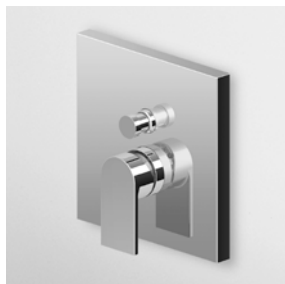

Parte esterna
 External part

ZHI642
ZHI642.P70 cromo - chrome
 PVD rose gold

Parte incasso
 Built-in part

R99799

BIDET
 Miscelatore monocomando con rompigitto, flessibili di collegamento, senza scarico.
 Single lever bidet mixer with antispash, flexible tails, without pop-up waste.

ZHI349
 ZHI349.P70

cromo - chrome
 PVD rose gold

VASCA-DOCCIA
 Miscelatore monocomando incasso con deviatore.
 Built-in single lever bath-shower mixer with diverter.

Parte esterna
 External part

ZHI655
 ZHI655.P70

cromo - chrome
 PVD rose gold

Parte incasso
 Built-in part

R99684
 R99684.P70

cromo - chrome
 PVD rose gold

VASCA-DOCCIA
 Miscelatore monocomando incasso con deviatore per corpo incasso universale Zetasystem R97800.
 Built-in single lever bath-shower mixer with diverter for Zetasystem (R97800) - universal built-in body.

Parte esterna
 External part

ZHI096
 ZHI096.P70

cromo - chrome
 PVD rose gold

Zetasystem - corpo incasso universale
 Zetasystem - universal built-in body

R97800

VASCA-DOCCIA
 Miscelatore monocomando esterno con deviatore, aeratore, completo doccia.
 Exposed single lever bath-shower mixer with diverter, aerator, handshower set.