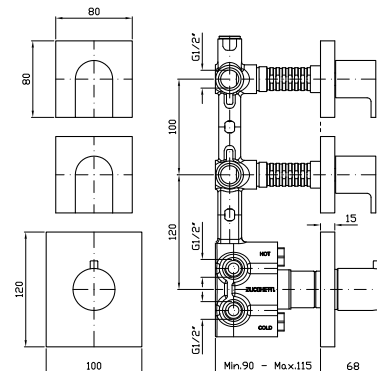

NEW

DOCCIA
Termostatico incasso da 1/2",
con 3 rubinetti d'arresto.

1/2" built-in thermostatic shower
mixer with 3 stop valves.

Parte esterna
External part

ZHI661
ZHI661.P70

cromo - chrome
PVD rose gold