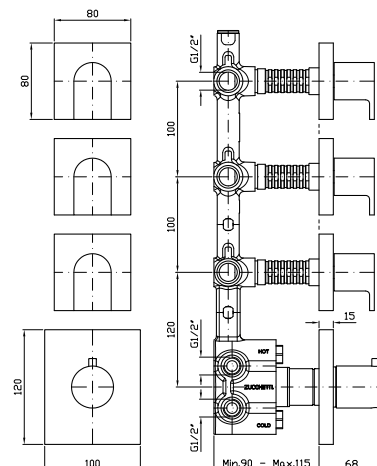

NEW

DOCCIA
Termostatico incasso da 1/2",
con 4 rubinetti d'arresto.

1/2" built-in thermostatic shower
mixer with 4 stop valves.

Parte esterna
External part

ZHI662
ZHI662.P70

cromo - chrome
PVD rose gold