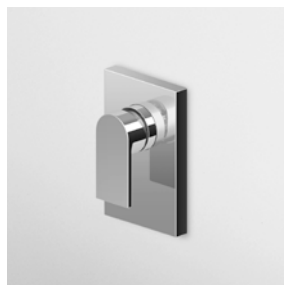

DOCCIA
Miscelatore monocomando incasso.

Built-in single lever shower mixer.

Parte esterna
External part

ZHI650
ZHI650.P70

cromo - chrome
PVD rose gold