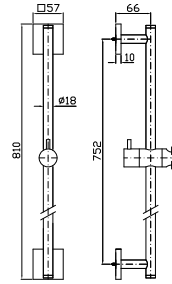

Brass shower head with anti-limescale system 400x400 mm, 8 mm thickness. Inspectionable.

Z94270
Z94270.P70

cromo - chrome
PVD rose gold

ASTA MURALE SINGOLA
Con barra da 800 mm.

Slide rail with adjustable bracket. Length 800 mm.

Z95210
Z95210.P70

cromo - chrome
PVD rose gold

COMPLETO ASTA MURALE
Con barra da 800 mm, doccetta Z94178, flessibile da 1500 mm.

Complete slide rail length 800 mm, handshower Z94178, 1500 mm flexible hose.

Z95211
Z95211.P70

cromo - chrome
PVD rose gold

COMPLETO ASTA MURALE
Con barra da 800 mm, doccetta Z94740, flessibile da 1500 mm.

Complete slide rail length 800 mm, handshower Z94740, 1500 mm flexible hose.