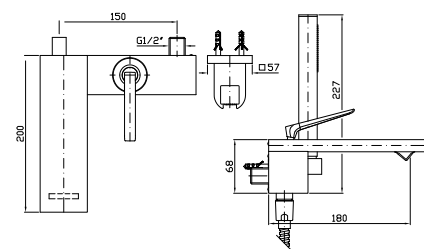

BIDET
Miscelatore monocomando con rompigitto, flessibili di collegamento, senza scarico.
Single lever bidet mixer with antispash, flexible tails, without pop-up waste.

ZHI349
ZHI349.P70

cromo - chrome
PVD rose gold

VASCA-DOCCIA
Miscelatore monocomando incasso con deviatore.
Built-in single lever bath-shower mixer with diverter.

Parte esterna
External part

ZHI655
ZHI655.P70

cromo - chrome
PVD rose gold

Parte incasso
Built-in part

R99684
R99684.P70

cromo - chrome
PVD rose gold

VASCA-DOCCIA
Miscelatore monocomando incasso con deviatore per corpo incasso universale Zetasystem R97800.
Built-in single lever bath-shower mixer with diverter for Zetasystem (R97800) - universal built-in body.

Parte esterna
External part

ZHI096
ZHI096.P70

cromo - chrome
PVD rose gold

Zetasystem - corpo incasso universale
Zetasystem - universal built-in body

R97800

VASCA-DOCCIA
Miscelatore monocomando esterno con deviatore, aeratore, completo doccia.
Exposed single lever bath-shower mixer with diverter, aerator, handshower set.

ZHI525
ZHI525.P70

cromo - chrome
PVD rose gold