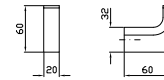

PORTA SCOPINO
WC brush set, free-standing.

ZAC455
ZAC455.P70

cromo - chrome
PVD rose gold