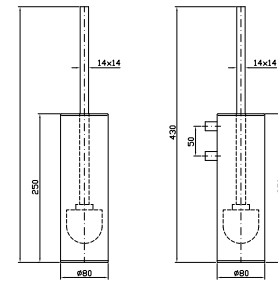

ZAC456
ZAC456.P70

cromo - chrome
PVD rose gold