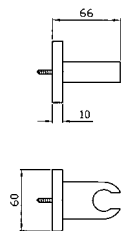

Wall mounted shower arm.
 Length 350 mm.

Z93040
 Z93040.P70

cromo - chrome
 PVD rose gold

BRACCIO DOCCIA
 A soffitto. Lunghezza 130 mm.

Ceiling mounted shower arm.
 Length 130 mm.

Z93041
 Z93041.P70

cromo - chrome
 PVD rose gold

PRESA ACQUA
Da 1/2"x1/2" per gruppo incasso.

Wall elbow 1/2"x1/2".

Z93804 cromo - chrome
Z93804.P70 PVD rose gold

BOCCA A CASCATA
In acciaio inox.

Blade flow spout stainless steel.

Z93745 cromo - chrome
Z93745.P70 PVD rose gold