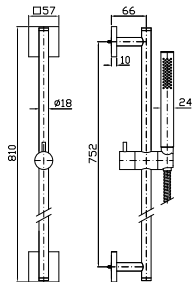

Brass shower head with anti-limescale system 400x400 mm, 8 mm thickness. Inspectionable.

Z94270
Z94270.P70

cromo - chrome
PVD rose gold

ASTA MURALE SINGOLA
Con barra da 800 mm.

Slide rail with adjustable bracket. Length 800 mm.

Z95210
Z95210.P70

cromo - chrome
PVD rose gold

COMPLETO ASTA MURALE
Con barra da 800 mm, doccetta Z94178, flessibile da 1500 mm.

Complete slide rail length 800 mm, handshower Z94178, 1500 mm flexible hose.

Z95211
Z95211.P70

cromo - chrome
PVD rose gold

COMPLETO ASTA MURALE
Con barra da 800 mm, doccetta Z94740, flessibile da 1500 mm.

Complete slide rail length 800 mm, handshower Z94740, 1500 mm flexible hose.