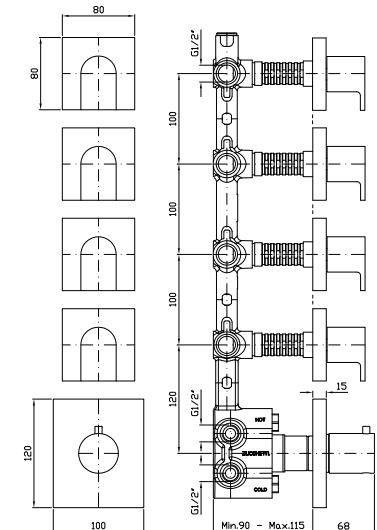

NEW

DOCCIA
Termostatico incasso da 1/2",
con 2 rubinetti d'arresto.

1/2" built-in thermostatic shower
mixer with 2 stop valves.

Parte esterna
External part

ZHI660
ZHI660.P70

cromo - chrome
PVD rose gold

Parte incasso
Built-in part

R97821

NEW

DOCCIA
Termostatico incasso da 1/2",
con 3 rubinetti d'arresto.

1/2" built-in thermostatic shower
mixer with 3 stop valves.

Parte esterna
External part

ZHI661
ZHI661.P70

cromo - chrome
PVD rose gold

Parte incasso
Built-in part

R97822

NEW

DOCCIA
Termostatico incasso da 1/2",
con 4 rubinetti d'arresto.

1/2" built-in thermostatic shower
mixer with 4 stop valves.

Parte esterna
External part

ZHI662
ZHI662.P70

cromo - chrome
PVD rose gold

Parte incasso
Built-in part

R97823