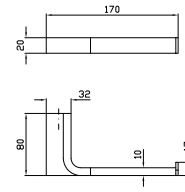

APPENDIABITI
Hook.

ZAD650
ZAD650.P70

cromo - chrome
PVD rose gold