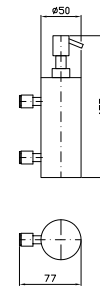

DISPENSER
A muro.
Wall mounted soap dispenser.

ZAD515
ZAD515.N7

cromo - chrome
nero soft touch -
black soft touch

PORTA SALVIETTE
Lunghezza 30 cm.
Towel holder, length 30 cm.

ZAD520
ZAD520.N7

cromo - chrome
nero soft touch -
black soft touch

PORTA SALVIETTE
Lunghezza 45 cm.
Towel holder, length 45 cm.

ZAD521
ZAD521.N7

cromo - chrome
nero soft touch -
black soft touch

PORTA SALVIETTE
Lunghezza 60 cm.
Towel holder, length 60 cm.

ZAD522
ZAD522.N7