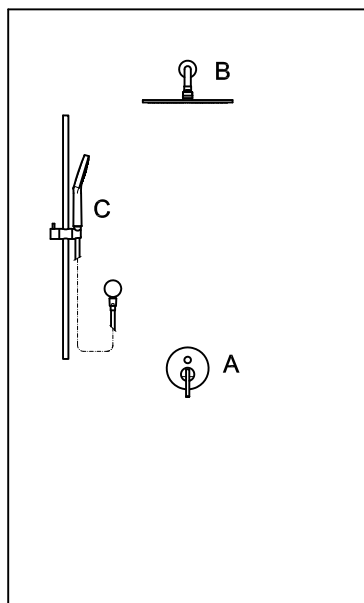

COMPOSIZIONE 3

A ZCL656
R99684

B Z94266
Z93027

C Z95202
Z9380P

TOTALE