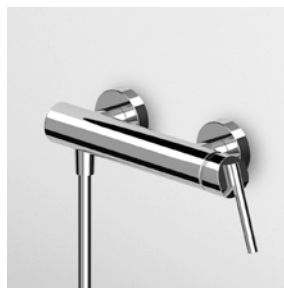

Built-in single lever basin mixer with aerator.
Spout projection 220 mm.

Parte esterna
External part

ZCL671
ZCL671.N7

cromo - chrome
nero soft touch -
black soft touch

VASCA-DOCCIA
Miscelatore monocomando incasso con deviatore.

Built-in single lever bath-shower mixer with diverter.

Parte esterna
External part

ZCL656
ZCL656.N7

cromo - chrome
nero soft touch -
black soft touch

Parte incasso
Built-in part

R99684
R99684.N7

cromo - chrome
nero soft touch -
black soft touch

Parte esterna
External part

ZCL653
ZCL653.N7

cromo - chrome
nero soft touch -
black soft touch

Parte incasso
Built-in part

R99499
R99499.N7

cromo - chrome
nero soft touch -
black soft touch

BOCCA DI EROGAZIONE
Lunghezza 155 mm.