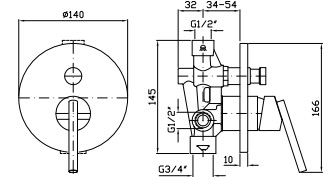

Parte incasso
Built-in part

R99684
R99684.N7

cromo - chrome
nero soft touch -
black soft touch