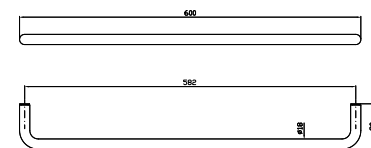

ZAD510
ZAD510.N7

cromo - chrome
nero soft touch -
black soft touch

ZAD513
ZAD513.N7

cromo - chrome
nero soft touch -
black soft touch

ZAD515
ZAD515.N7

cromo - chrome
nero soft touch -
black soft touch

ZAD520
ZAD520.N7

cromo - chrome
nero soft touch -
black soft touch

ZAD521
ZAD521.N7

cromo - chrome
nero soft touch -
black soft touch

ZAD522
ZAD522.N7

cromo - chrome
nero soft touch -
black soft touch