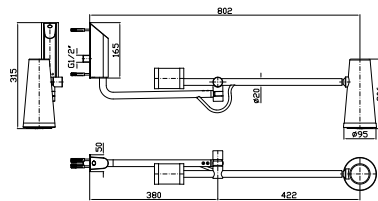

SOFFIONE

A parete con 1 braccio orientabile orizzontalmente e giunto snodato all'attacco del soffione.

Wall mounted shower head with adjustable arm and floating joint at the base of the shower head.

Z94255
Z94255.N7

Cromo - chrome
 Nero soft touch -
 Nero soft touch