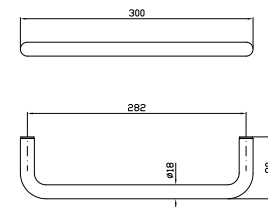

DISPENSER
A muro.
Wall mounted soap dispenser.

ZAD515
ZAD515.N7

cromo - chrome
nero soft touch -
black soft touch

PORTA SALVIETTE
Lunghezza 30 cm.
Towel holder, length 30 cm.

ZAD520
ZAD520.N7

cromo - chrome
nero soft touch -
black soft touch

PORTA SALVIETTE
Lunghezza 45 cm.
Towel holder, length 45 cm.

ZAD521
ZAD521.N7

cromo - chrome
nero soft touch -
black soft touch

PORTA SALVIETTE
Lunghezza 60 cm.
Towel holder, length 60 cm.

ZAD522
ZAD522.N7