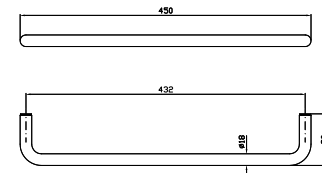

DISPENSER
A muro.
Wall mounted soap dispenser.

ZAD515
ZAD515.N7

cromo - chrome
nero soft touch -
black soft touch

PORTA SALVIETTE
Lunghezza 30 cm.
Towel holder, length 30 cm.

ZAD520
ZAD520.N7

cromo - chrome
nero soft touch -
black soft touch

PORTA SALVIETTE
Lunghezza 45 cm.
Towel holder, length 45 cm.

ZAD521
ZAD521.N7

cromo - chrome
nero soft touch -
black soft touch

PORTA SALVIETTE
Lunghezza 60 cm.
Towel holder, length 60 cm.

ZAD522
ZAD522.N7