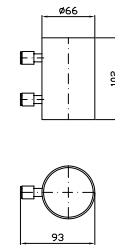

DISPENSER
A muro.
Wall mounted soap dispenser.

ZAD515
ZAD515.N7

cromo - chrome
nero soft touch -
black soft touch

PORTA SALVIETTE
Lunghezza 30 cm.
Towel holder, length 30 cm.

ZAD520
ZAD520.N7

cromo - chrome
nero soft touch -
black soft touch

PORTA SALVIETTE
Lunghezza 45 cm.
Towel holder, length 45 cm.

ZAD521
ZAD521.N7

cromo - chrome
nero soft touch -
black soft touch

PORTA SALVIETTE
Lunghezza 60 cm.
Towel holder, length 60 cm.

ZAD522
ZAD522.N7