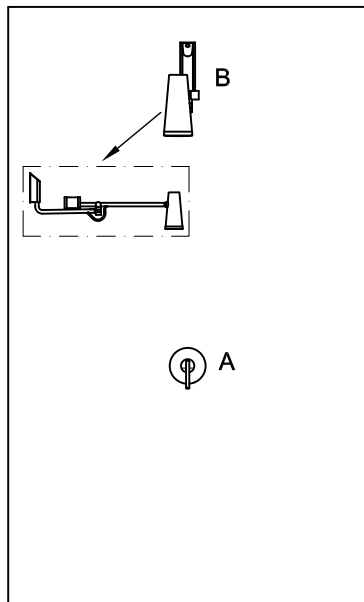

esempi di composizioni doccia Closer

example of shower composition - Closer Collection

COMPOSIZIONE 1

A ZCL653.N7
R99499.N7

B Z94250.N7

TOTALE