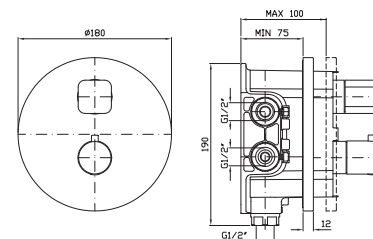

Zetasystem - corpo incasso universale
Zetasystem - universal built-in body **R97800**