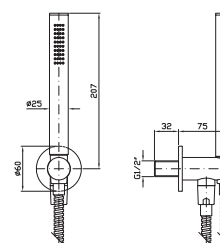

Wall mounted shower support,
1/2" hose connection.

Z93933

cromo - chrome

COMPLETO DOCCIA
Composto da appendidoccia duplex,
doccetta e flessibile.

Handshower set with wall-mounted
shower support, handshower and
flexible hose.

Z93985

cromo - chrome

BRACCIO DOCCIA
A parete. Lunghezza 350 mm.
Wall mounted shower arm.
Length 350 mm.

Z93027

cromo - chrome

BRACCIO DOCCIA
A soffitto. Lunghezza 130 mm.
Ceiling mounted shower arm.
Length 130 mm.