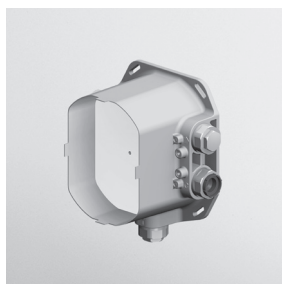

Built-in single lever bath-shower mixer with diverter for Zetasystem (R97800) - universal built-in body.

Parte esterna
External part

ZBR096

cromo - chrome

Zetasystem - corpo incasso universale
Zetasystem - universal built-in body

R97800

DOCCIA
Miscelatore monocomando incasso.

Built-in single lever shower mixer.

Parte esterna
External part

ZBR122

cromo - chrome

Parte incasso
Built-in part

R99499

DOCCIA
Miscelatore monocomando incasso per corpo incasso universale Zetasystem R97800.

Built-in single lever shower mixer for Zetasystem (R97800) - universal built-in body.

Parte esterna
External part

ZBR090

cromo - chrome

Zetasystem - corpo incasso universale
Zetasystem - universal built-in body

R97800

DOCCIA
Miscelatore monocomando esterno.
Exposed single lever shower mixer.

ZBR106 cromo - chrome

BOCCA
Bocca di erogazione L.180 mm.
Wall spout L.180 mm.