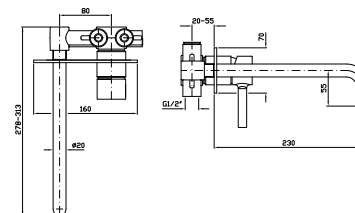

LAVABO
Miscelatore monocomando incasso
con aeratore.
Lunghezza bocca 175 mm.

Built-in single lever basin mixer with
aerator. Spout projection 175 mm.

Parte esterna
External part

ZP6032
ZP6032.C3
ZP6032.W1

ZP6032.N1

ZP6032.N7

cromo - chrome
brushed nickel
bianco opaco gofrato -
embossed matt white
nero opaco gofrato -
embossed matt black
nero soft touch -
black soft touch