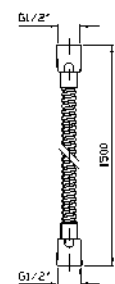

SOFFIONE

Getto a cascata.

Blade shower head.

Z93740
Z93740.C40
Z93740.C41

cromo - chrome
gold
brushed gold