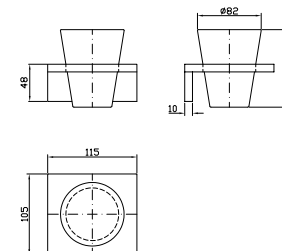

DISPENSER
A muro con contenitore in vetro satinato.
Matt glass wall mounted soap dispenser.

ZAC415
ZAC415.P70

cromo - chrome
PVD rose gold