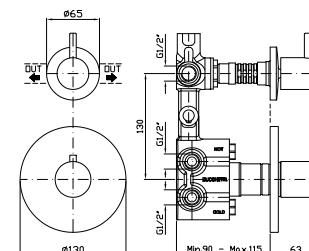

DEVIATORE 2 VIE
Senza apertura/chiusura acqua,
uscite da 1/2".

2 way diverter without water on/off
function, 1/2" outlets.

Parte esterna
External part

Z94582
Z94582.C3
Z94582.W1
Z94582.N1

cromo - chrome
brushed nickel
bianco opaco gofrato -
embossed matt white
nero opaco gofrato -
embossed matt black