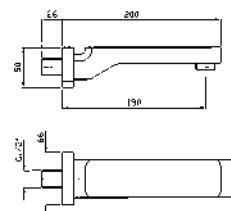

BOCCA
Bocca di erogazione L. 230 mm.

Wall spout L. 230 mm.

Z92091
Z92091.C8 cromo - chrome
nickel