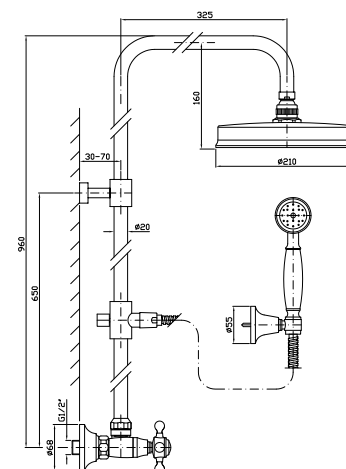

DOCCIA CON DEVIATORE 3 VIE

Termostatico incasso da 1/2" e deviatore a 3 vie con apertura/chiusura acqua.

1/2" built-in thermostatic shower mixer and 3 way diverter with water on/off function.

Parte esterna
External part

ZAL646
ZAL646.C8
ZAL646.C40
ZAL646.C41

cromo - chrome
nickel
gold
brushed gold

Parte incasso
Built-in part

R97815

DEVIATORE 3 VIE

Senza apertura/chiusura acqua, uscite da 1/2".

3 way diverter without water on/off function, 1/2" outlets.

Parte esterna
External part

Z94589
Z94589.C8
Z94589.C40
Z94589.C41

cromo - chrome
nickel
gold
brushed gold

Parte incasso
Built-in part

R97835

COLONNA DOCCIA

Completa di gruppo esterno, soffione in ottone e doccetta Z9472P.C.

Shower column with exposed shower mixer, brass shower head and handshower Z9472P.C

ZAG860
ZAG860.C8
ZAG860.C40
ZAG860.C41

cromo - chrome
nickel
gold
brushed gold