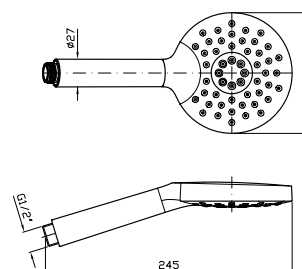

DOCGETTA
A getto fisso in ottone, con sistema anticalcare.

Z94177

cromo - chrome

Brass handshower simple jet, with anti-limescale system.