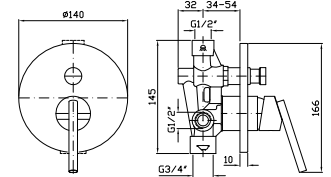

Parte incasso
Built-in part

R99684
R99684.N7

cromo - chrome
nero soft touch -
black soft touch