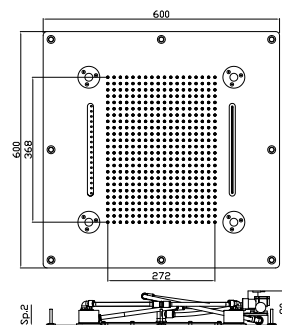

SOFFIONE 600x600
In acciaio inox a soffitto.
Getti: 2 pioggia e nebulizzato.
Cromoterapia gestita da display touch.
Necessita di abbinamento con 3 rubinetti d'arresto.

600x600 ceiling mounted stainless steel shower head.
Jets: 2 rain and atomizing (spray).
Chromotherapy controlled by touch display.
To be combined with 3 built-in stop valves to select the jets.

Z94234 cromo - chrome
Z94234.C3 brushed nickel

Portata minima richiesta / Minimum flowrate requested :
Getto pioggia / Rain jet : 12 lt. / min.
Getto nebulizzato / Atomizing jet : 5 lt. / min.