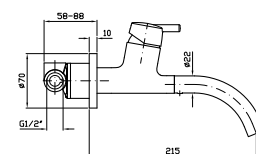

Parte incasso
Built-in part

R99788