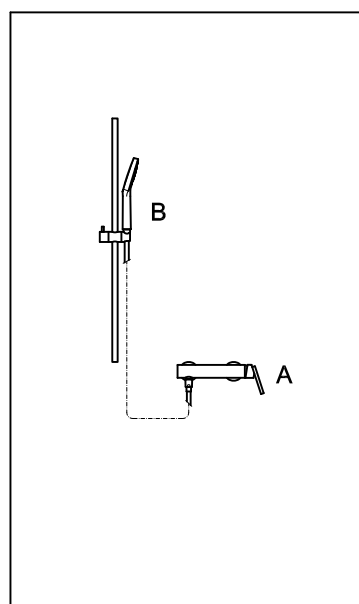

COMPOSIZIONE 4

A ZCL076

B Z95202

TOTALE