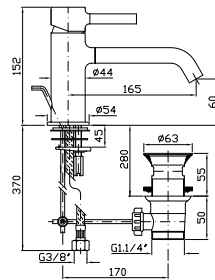

LAVABO
Miscelatore monocomando con bocca prolungata, aeratore, flessibili di collegamento, senza scarico.

Single lever basin mixer with extended spout, aerator, flexible tails, without pop-up waste.

ZP6592
ZP6592.C3
ZP6592.W1
ZP6592.N1
ZP6592.N7

cromo - chrome
brushed nickel
bianco opaco gofrato - embossed matt white
nero opaco gofrato - embossed matt black
nero soft touch - black soft touch