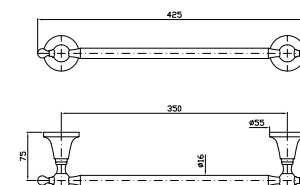

**PORTA SALVIETTE**  
Lunghezza 35 cm.  
  
Towel holder length 35 cm.

ZAD420  
ZAD420.C8  
ZAD420.C40  
ZAD420.C41  
  
cromo - chrome  
nickel  
gold  
brushed gold

**PORTA SALVIETTE**  
Lunghezza 50 cm.  
  
Towel holder length 50 cm.