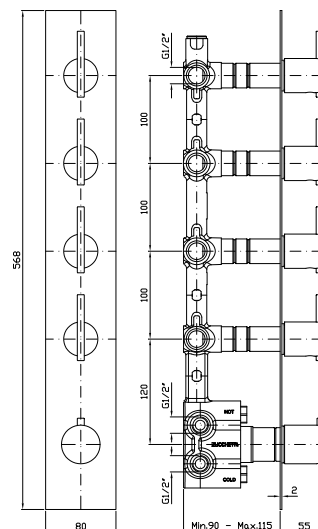

DOCCIA CON DEVIATORE 2 VIE
Termostatico incasso da 1/2"
e deviatore a 2 vie con
apertura/chiusura acqua.

1/2" built-in thermostatic shower
mixer and 2 way diverter with water
on/off function.

Parte esterna
External part

ZXS646

cromo - chrome