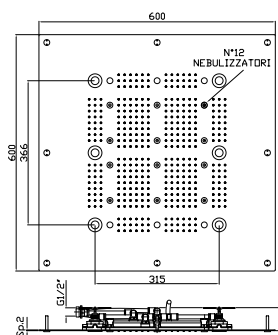

SOFFIONE 420x420
In acciaio inox a soffitto.
Getti: pioggia e nebulizzato.
Cromoterapia, aromaterapia con diffusore a incasso.
Display touch con deviatore elettronico per gestione cromoterapia, aromaterapia e selezione getti.

420x420 ceiling mounted stainless steel shower head.
Jets: rain and atomizing (spray).
Chromotherapy and aromatherapy with built-in diffuser.
Touch display with electronic diverter to control chromotherapy, aromatherapy and jets.

Z94233 cromo - chrome
Z94233.C3 brushed nickel

Portata minima richiesta / Minimum flowrate requested :
Getto pioggia / Rain jet : 12 lt. / min.
Getto nebulizzato / Atomizing jet : 5 lt. / min.