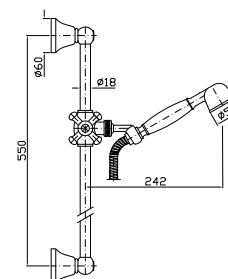

SOFFIONE
In ottone, a getto fisso con sistema
anticalcare, Ø 210 mm.
Brass shower head, with
anti-limescale system Ø 210 mm.

Z94184
Z94184.C40
Z94184.C41
cromo - chrome
gold
brushed gold

BRACCIO DOCCIA
A parete. Lunghezza 350 mm.
Wall mounted shower arm.
Length 350 mm.

Z93027
Z93027.C40
Z93027.C41
cromo - chrome
gold
brushed gold