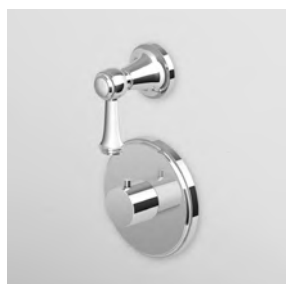

DOCCIA CON DEVIATORE 3 VIE
Termostatico incasso da 1/2"
e deviatore a 3 vie con
apertura/chiusura acqua.

1/2" built-in thermostatic shower
mixer and 3 way diverter with water
on/off function.

Parte esterna
External part

ZAM646
ZAM646.C8
ZAM646.C40
ZAM646.C41

cromo - chrome
nickel
gold
brushed gold