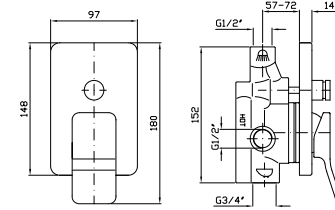

Parte incasso
Built-in part

R99614