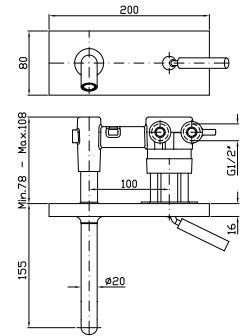

Parte incasso
Built-in part

R99799