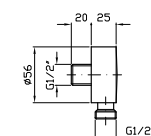

APPENDIDOCZIA DUPLEX

Da 1/2"x1/2".
Per gruppo incasso.

Wall-mounted shower support,
1/2" hose connection.

Z93937
Z93937.P70

cromo - chrome
PVD rose gold

APPENDIDOCZIA DUPLEX

Da 1/2" x 1/2".
Per gruppo incasso.

Wall-mounted shower support,
1/2" hose connection.

Z93935
Z93935.C3
Z93935.N7

cromo - chrome
brushed nickel
nero soft touch -
black soft touch
bianco opaco gofrato -
embossed matt white
nero opaco gofrato -
embossed matt black

Z93935.W1
Z93935.N1

APPENDIDOCZIA DUPLEX

Da 1/2"x1/2".
Per gruppo incasso.

Wall-mounted shower support,
1/2" hose connection.

Z93938
Z93938.C8
Z93938.C3
Z93938.C40
Z93938.C41
Z93938.C50
Z93938.C51
Z93938.W1

cromo - chrome
nickel
brushed nickel
gold
brushed gold
metal black
brushed metal black
bianco opaco gofrato -
embossed matt white
nero opaco gofrato -
embossed matt black

Z93938.N1

APPENDIDOCZIA DUPLEX

Da 1/2" x 1/2".
Per gruppo incasso.

Wall-mounted shower support,
1/2" hose connection.

Z93939
Z93939.C40
Z93939.C41

cromo - chrome
gold
brushed gold

PRESA ACQUA

Da 1/2"x1/2".
Per gruppo incasso.

Wall elbow 1/2"x1/2".

Z93807
Z93807.C8
Z93807.C3
Z93807.W1

cromo - chrome
nickel
brushed nickel
bianco opaco gofrato -
embossed matt white
nero opaco gofrato -
embossed matt black

Z93807.N1

PRESA ACQUA

Da 1/2"x1/2".
Per gruppo incasso.

Wall elbow, 1/2"x1/2".

Z9380P
Z9380P.C8
Z9380P.C3
Z9380P.C40
Z9380P.C41
Z9380P.C50
Z9380P.C51
Z9380P.P70
Z9380P.N7

cromo - chrome
nickel
brushed nickel
gold
brushed gold
metal black
brushed metal black
PVD rose gold
nero soft touch -
black soft touch
bianco opaco gofrato -
embossed matt white
nero opaco gofrato -
embossed matt black

Z9380P.W1

Z9380P.N1