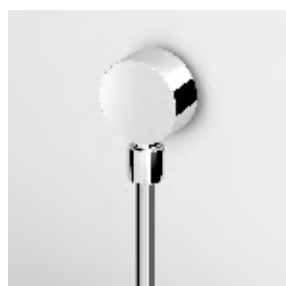

PRESA ACQUA
Da 1/2"x1/2" per gruppo incasso.

Wall elbow 1/2" x 1/2".

Z9380P cromo - chrome
Z9380P.C8 nickel
Z9380P.C3 brushed nickel
Z9380P.C40 gold
Z9380P.C41 brushed gold
Z9380P.C50 metal black
Z9380P.C51 brushed metal black
Z9380P.W1 bianco opaco goffrato -
embossed matt white
Z9380P.N1 nero opaco goffrato -
embossed matt black