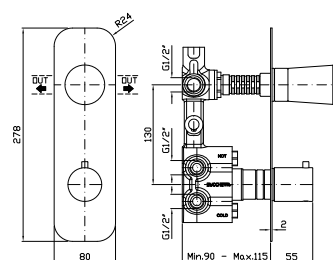

Parte incasso
Built-in part

R97810