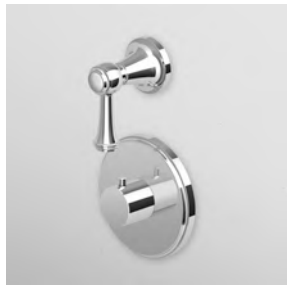

DOCCIA CON DEVIATORE 2 VIE
Termostatico incasso da 1/2"
e deviatore a 2 vie con
apertura/chiusura acqua.

1/2" built-in thermostatic shower
mixer and 2 way diverter with water
on/off function.

Parte esterna
External part

ZAL646
ZAL646.C8
ZAL646.C40
ZAL646.C41

cromo - chrome
nickel
gold
brushed gold