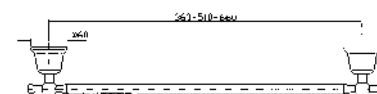

PORTA SALVIETTE DOPPIO
Lunghezza 48 cm. Snodato.

Swivel double bar towel holder
Length cm 48.

ZAC224
ZAC224.C40
ZAC224.C41

cromo - chrome
gold
brushed gold