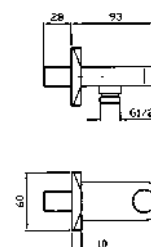

**APPENDIDOCZIA DUPLEX**

Da 1/2" x 1/2".  
Per gruppo incasso.

Wall-mounted shower support,  
1/2" hose connection.

**Z93939**  
**Z93939.C40**  
**Z93939.C41**

cromo - chrome  
gold  
brushed gold

**PRESA ACQUA**