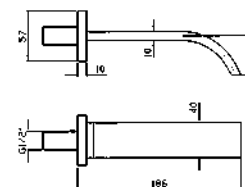

VASCA-DOCCIA
Gruppo incasso, deviatore a muro,
doccetta Z94177, flessibile da
1500 mm, collegamenti.

Built-in bath shower mixer, diverter,
handshower Z94177, 1500 mm
flexible hose, connections.

Parte esterna
External part

ZA5745

cromo - chrome

Doccetta in ottone quadrata Z94178

Brass square handshower Z94178

ZA5746

cromo - chrome