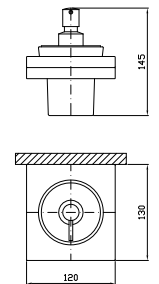

PORTA SALVIETTE
Lunghezza 30 cm.
Towel holder length 30 cm.

ZAD720
ZAD720.C50
ZAD720.P70

cromo - chrome
metal black
PVD rose gold