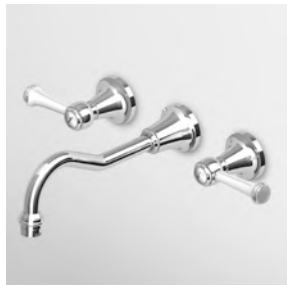

LAVABO
Batteria incasso a 3 fori con aeratore.

3 hole built-in basin mixer, with aerator.

Parte esterna
External part

ZAM672
ZAM672.C8
ZAM672.C40
ZAM672.C41

cromo - chrome
nickel
gold
brushed gold