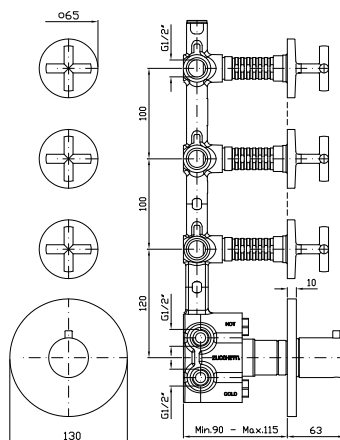

NEW

DOCCIA
Termostatico incasso da 1/2",
con 4 rubinetti d'arresto.

1/2" built-in thermostatic shower
mixer with 4 stop valves.

Parte esterna
External part

ZD3662

cromo - chrome