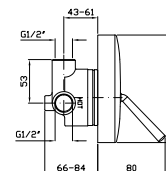

Parte incasso
Built-in part

R99613