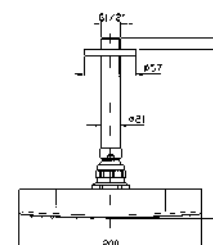

Exposed single lever shower mixer.

ZP7069
ZP7069.C8

cromo - chrome
nickel

Lateral shower head, simple jet,
for shower box, with anti-limescale
system.

Z92899
Z92899.C8

cromo - chrome
nickel

ABS shower head with anti-limescale
system, 200x200 mm.

Z94183
Z94183.C8

cromo - chrome
nickel

Wall mounted shower arm.
Length 350 mm.

Z93027
Z93027.C8

cromo - chrome
nickel

ABS shower head with
anti-limescale system, 200x200 mm.

Z94183
Z94183.C8

cromo - chrome
nickel

Ceiling mounted shower arm.
Length 130 mm.

Z93026
Z93026.C8

cromo - chrome
nickel