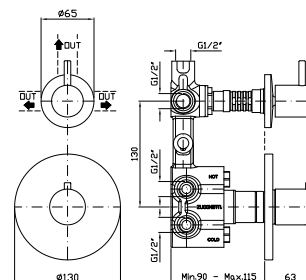

1/2" built-in thermostatic shower mixer and 3 way diverter with water on/off function.

Parte esterna  
External part

ZP1646  
ZP1646.C3  
ZP1646.W1  
ZP1646.N1

cromo - chrome  
brushed nickel  
bianco opaco gofrato - embossed matt white  
nero opaco gofrato - embossed matt black