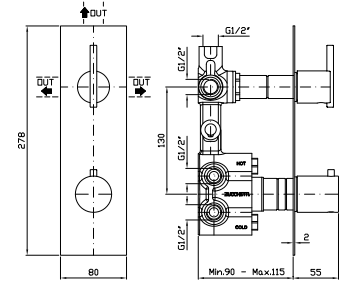

Parte incasso
Built-in part

R97815