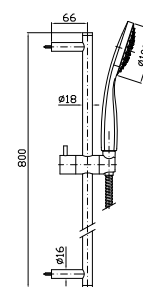

SOFFIONE LATERALE
A getto fisso per cabine doccia, con sistema anticalcare.

Lateral shower head, simple jet for shower box, with anti-limescale system.

Z92896

cromo - chrome