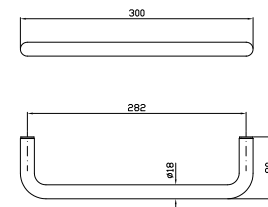

ZAD515  
ZAD515.N7

cromo - chrome  
nero soft touch -  
black soft touch

**PORTA SALVIETTE**  
Lunghezza 30 cm.  
Towel holder, length 30 cm.

ZAD520  
ZAD520.N7

cromo - chrome  
nero soft touch -  
black soft touch