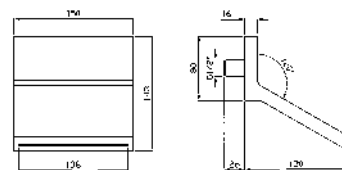

BOCCA A CASCATA
In acciaio inox.
Blade flow spout stainless steel.

Z93770
Z93770.C3
Z93770.P70
cromo - chrome
brushed nickel
PVD rose gold