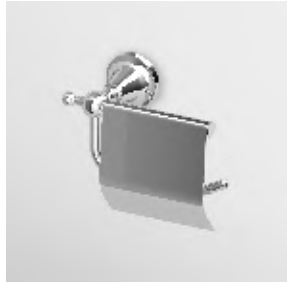

PORTA SCOPINO
A muro.
WC brush set, wall mounted.

PORTA ROTOLO
Con coperchio.
Toilet-paper holder with cover.

ZAD431
ZAD431.C8
ZAD431.C40
ZAD431.C41

cromo - chrome
nickel
gold
brushed gold