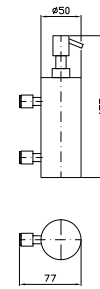

ZAD515  
ZAD515.N7

cromo - chrome  
nero soft touch -  
black soft touch

**PORTA SALVIETTE**  
Lunghezza 30 cm.  
Towel holder, length 30 cm.

ZAD520  
ZAD520.N7

cromo - chrome  
nero soft touch -  
black soft touch