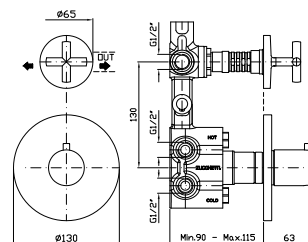

NEW

DOCCIA
Termostatico incasso da 1/2",
con 3 rubinetti d'arresto.

1/2" built-in thermostatic shower
mixer with 3 stop valves.

Parte esterna
External part

ZD3661

cromo - chrome

Parte incasso
Built-in part

R97822

NEW

DOCCIA
Termostatico incasso da 1/2",
con 4 rubinetti d'arresto.

1/2" built-in thermostatic shower
mixer with 4 stop valves.

Parte esterna
External part

ZD3662

cromo - chrome

Parte incasso
Built-in part

R97823

DOCCIA CON DEVIATORE 2 VIE
Termostatico incasso da 1/2"
e deviatore a 2 vie con
apertura/chiusura acqua.

1/2" built-in thermostatic shower
mixer and 2 way diverter with water
on/off function.

Parte esterna
External part

ZD3646

cromo - chrome

Parte incasso
Built-in part

R97810