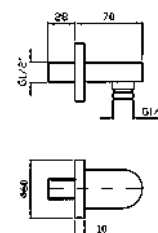

PRESA ACQUA

Da 1/2"x1/2".
Per gruppo incasso.

Wall elbow, 1/2"x1/2".

Z9380P
Z9380P.C8
Z9380P.C3
Z9380P.C40
Z9380P.C41
Z9380P.C50
Z9380P.C51
Z9380P.P70
Z9380P.N7

cromo - chrome
nickel
brushed nickel
gold
brushed gold
metal black
brushed metal black
PVD rose gold
nero soft touch -
black soft touch
bianco opaco gofrato -
embossed matt white
nero opaco gofrato -
embossed matt black

Z9380P.W1

Z9380P.N1