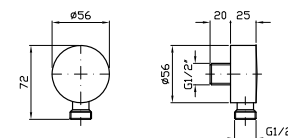

**PRESA ACQUA**  
Da 1/2"x1/2" per gruppo incasso.

Wall elbow 1/2" x 1/2".

**Z9380P** cromo - chrome  
**Z9380P.C8** nickel  
**Z9380P.C3** brushed nickel  
**Z9380P.C40** gold  
**Z9380P.C41** brushed gold  
**Z9380P.C50** metal black  
**Z9380P.C51** brushed metal black  
**Z9380P.W1** bianco opaco goffrato -  
embossed matt white  
**Z9380P.N1** nero opaco goffrato -  
embossed matt black