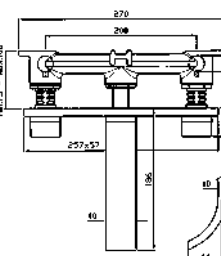

LAVABO
Batteria a tre fori, scarico da 1¼", flessibili di collegamento.

Three hole basin mixer,
1¼" pop-up waste, flexible tails.

ZA5416

cromo - chrome

LAVABO
Batteria a tre fori, scarico da 1¼", flessibili di collegamento.

Three hole basin mixer,
1¼" pop-up waste, flexible tails.

ZA5417

cromo - chrome

LAVABO
Rubinetto elettronico.
Consigliata installazione con termostatico per regolazione temperatura.

Electronic basin mixer.
Thermostatic valve suggested to regulate temperature.

ZA5413

cromo - chrome

LAVABO
Batteria incasso a tre fori.
3 hole built-in basin mixer.

Parte esterna
External part

ZA5699

cromo - chrome

Parte incasso con elementi liberi,
distanza variabile.
Built-in part, not assembled, variable
distance.

R99504

Parte incasso con corpo unico,
interasse 200 mm.
Assembled built-in part, interaxe
200 mm.

R99500

LAVABO
Batteria incasso.
Built-in basin mixer.

Parte esterna
External part

ZA5715

cromo - chrome