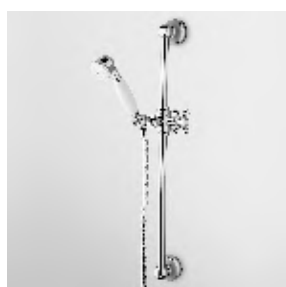

COMPLETO ASTA MURALE
Con barra da 550 mm, doccetta Z9472P.C, flessibile da 1500 mm.

Complete slide rail length 550 mm, handshower Z9472P.C, 1500 mm flexible hose.

Z92485
Z92485.C40
Z92485.C41

cromo - chrome
gold
brushed gold