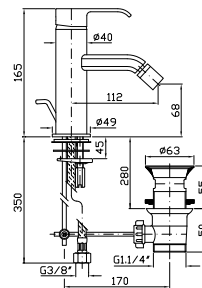

VASCA-DOCCIA
Miscelatore monocomando esterno con deviatore, aeratore, completo doccia.

Exposed single lever bath-shower mixer with diverter, aerator, handshower set.

ZON520
ZON520.C3

cromo - chrome
brushed nickel