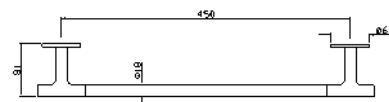

PORTA SALVIETTE
Lunghezza 60 cm.

Towel holder, length 60 cm.

ZAC622
ZAC622.C3
ZAC622.W1

ZAC622.N1

ZAC622.N7

cromo - chrome
brushed nickel
bianco opaco gofrato -
embossed matt white
nero opaco gofrato -
embossed matt black
nero soft touch -
black soft touch