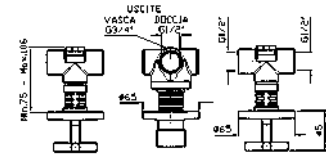

Parte incasso con elementi liberi, distanza variabile.

Built-in part, not assembled, variable distance.

R99502