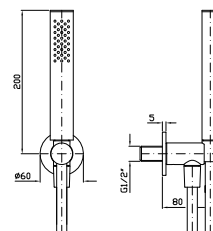

APPENDIDOCCIA DUPLEX
Da 1/2"x1/2" per gruppo incasso.
Wall mounted shower support,
1/2" hose connection.

Z93933
Z93933.C50
Z93933.P70

chromo - chrome
metal black
PVD rose gold