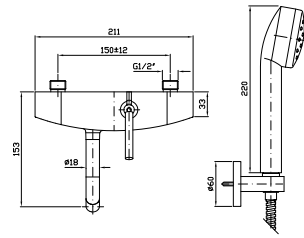

VASCA
Miscelatore monocomando free standing con deviatore e completo doccia.
Free standing single lever bath mixer with diverter and shower set.

ZP1629 cromo - chrome
ZP1629.C3 brushed nickel
ZP1629.W1 bianco opaco gofrato - embossed matt white
ZP1629.N1 nero opaco gofrato - embossed matt black

Parte esterna
External part

R99797