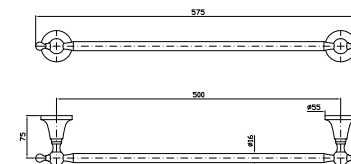

PORTA SALVIETTE
Lunghezza 65 cm.

Towel holder length 65 cm.

ZAD422
ZAD422.C8
ZAD422.C40
ZAD422.C41

cromo - chrome
nickel
gold
brushed gold