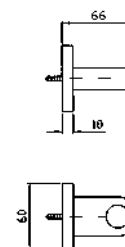

APPENDIDOCCIA FISSO
Per gruppo esterno.

Handshower support for exposed mixer.

Z93940
Z93940.C40
Z93940.C41

cromo - chrome
gold
brushed gold