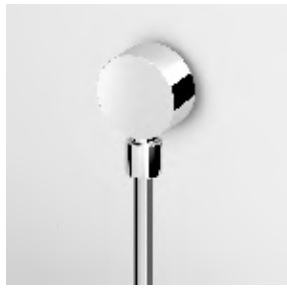

**BOCCA A CASCATA**  
In acciaio inox.  
Blade flow spout stainless steel.

Z93730  
Z93730.C3  
Z93730.W1  
Z93730.N1  
Z93730.N7

cromo - chrome  
brushed nickel  
bianco opaco gofrato -  
embossed matt white  
nero opaco gofrato -  
embossed matt black  
nero soft touch -  
black soft touch