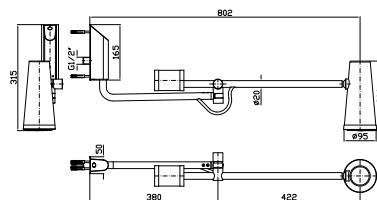

SOFFIONE CLOSER

A parete con 1 braccio orientabile orizzontalmente e giunto snodato all'attacco del soffione.

Wall-mounted shower head Closer with adjustable arm and floating joint at the base of the shower head.

Z94255
Z94255.N7

cromo - chrome
nero soft touch -
black soft touch

Portata minima richiesta / Minimum flowrate requested : 8 lt. / min.