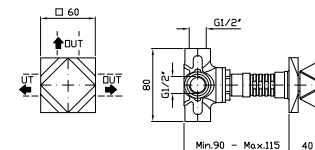

PRESA ACQUA
Da 1/2" x 1/2" per gruppo incasso.

Wall elbow 1/2" x 1/2".

Z93806
Z93806.C40
Z93806.C41

cromo - chrome
gold
brushed gold