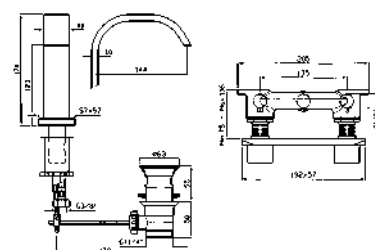

Parte incasso con corpo unico,
interasse 135 mm.

Assembled built-in part, interaxe
135 mm.

R99501