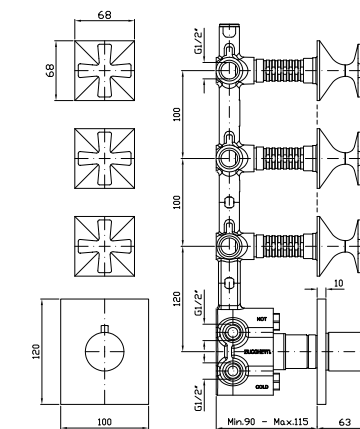

NEW

DOCCIA
Termostatico incasso da 1/2",
con 2 rubinetti d'arresto.

1/2" Built-in thermostatic mixer,
with 2 stop valves.

Parte esterna
External part

ZB1660
ZB1660.C8
ZB1660.C40
ZB1660.C41

cromo - chrome
nickel
gold
brushed gold

Parte incasso
Built-in part

R97821

NEW

DOCCIA
Termostatico incasso da 1/2",
con 2 rubinetti d'arresto.

1/2" Built-in thermostatic mixer,
with 2 stop valves.

Parte esterna
External part

ZB2660
ZB2660.C8
ZB2660.C40
ZB2660.C41

cromo - chrome
nickel
gold
brushed gold

Parte incasso
Built-in part

R97821

NEW

DOCCIA
Termostatico incasso da 1/2",
con 3 rubinetti d'arresto.

1/2" Built-in thermostatic mixer,
with 3 stop valves.

Parte esterna
External part

ZB1661
ZB1661.C8
ZB1661.C40
ZB1661.C41

cromo - chrome
nickel
gold
brushed gold

Parte incasso
Built-in part

R97822