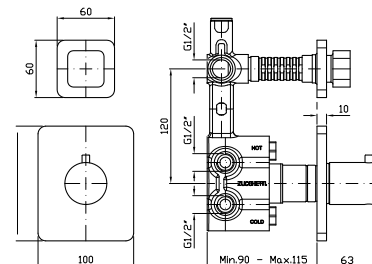

DOCCIA
Termostatico incasso da 1/2",
con 2 rubinetti d'arresto.

1/2" built-in thermostatic shower
mixer with 2 stop valves.

Parte esterna
External part

ZP7660
ZP7660.C8

cromo - chrome
nickel