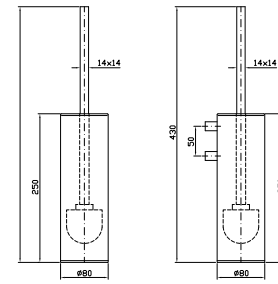

ZAC456
ZAC456.P70

cromo - chrome
PVD rose gold