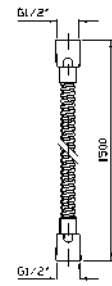

Brass flexible hose.  
Length 1500 mm.

Z93867.C50  
Z93867.P70

metal black  
PVD rose gold

**PORTA SAPONE**  
A muro con piattino in vetro satinato.  
Matt glass wall soap dish.

ZAD710  
ZAD710.C50  
ZAD710.P70