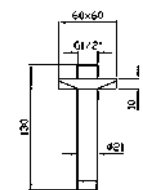

Bracci Doccia

CODICE

BRACCIO DOCCIA
A soffitto. Lunghezza 300 mm.

Ceiling mounted shower arm.
Length 300 mm.

Z93042
Z93042.P70

cromo - chrome
PVD rose gold

BRACCIO DOCCIA
A parete. Lunghezza 350 mm.

Wall-mounted shower arm.
Length 350 mm.

Z93025
Z93025.C8
Z93025.C40
Z93025.C41

cromo - chrome
nickel
gold
brushed gold

BRACCIO DOCCIA
A soffitto. Lunghezza 130 mm.

Ceiling mounted shower arm.
Length 130 mm.

Z93028
Z93028.C8
Z93028.C40
Z93028.C41

cromo - chrome
nickel
gold
brushed gold

BRACCIO DOCCIA
A soffitto. Lunghezza 300 mm.

Ceiling mounted shower arm.
Length 300 mm.

Z93029
Z93029.C8
Z93029.C40
Z93029.C41

cromo - chrome
nickel
gold
brushed gold

BRACCIO DOCCIA
A parete. Lunghezza 350 mm.

Wall-mounted shower arm.
Length 350 mm.

Z93030
Z93030.C40
Z93030.C41

cromo - chrome
gold
brushed gold

BRACCIO DOCCIA
A soffitto. Lunghezza 130 mm.

Ceiling mounted shower arm.
Length 130 mm.

Z93031
Z93031.C40
Z93031.C41

cromo - chrome
gold
brushed gold