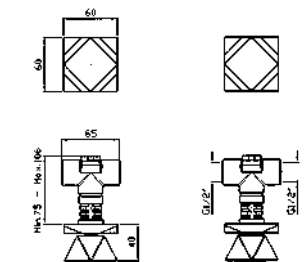

Parte incasso
Built-in part

R99503