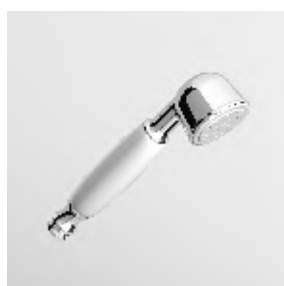

DOCCETTA
A getto fisso in ottone, con impugnatura in ceramica.

Brass handshower simple jet.

Z9472P.C
Z9472P.C8
Z9472P.C40
Z9472P.C41
cromo - chrome
nickel
gold
brushed gold