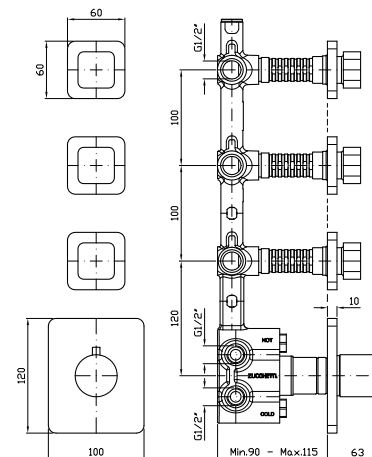

DOCCIA
Termostatico incasso da 1/2",
con rubinetto d'arresto.

1/2" built-in thermostatic shower
mixer with stop valve.

Parte esterna
External part

ZP7659
ZP7659.C8

cromo - chrome
nickel

Parte incasso
Built-in part

R97820

DOCCIA
Termostatico incasso da 1/2",
con 2 rubinetti d'arresto.

1/2" built-in thermostatic shower
mixer with 2 stop valves.

Parte esterna
External part

ZP7660
ZP7660.C8

cromo - chrome
nickel

Parte incasso
Built-in part

R97821

DOCCIA
Termostatico incasso da 1/2",
con 3 rubinetti d'arresto.

1/2" built-in thermostatic shower
mixer with 3 stop valves.

Parte esterna
External part

ZP7661
ZP7661.C8

cromo - chrome
nickel

Parte incasso
Built-in part

R97822