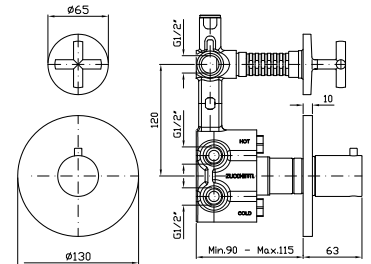

Parte incasso
Built-in part

R97820