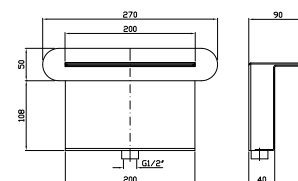

Bocche e Soffioni laterali

CODICE

BOCCA A CASCATA
In acciaio inox.
Blade flow spout stainless steel.

Z93730
Z93730.C3
Z93730.N7
Z93730.W1
Z93730.N1
cromo - chrome
brushed nickel
nero soft touch -
black soft touch
bianco opaco gofrato -
embossed matt white
nero opaco gofrato -
embossed matt black

BOCCA A CASCATA
In acciaio inox.
Blade flow spout stainless steel.

Z93770
Z93770.C3
Z93770.P70
cromo - chrome
brushed nickel
PVD rose gold

BOCCA A CASCATA
In acciaio inox.
Blade flow spout stainless steel.

Z93745
Z93745.P70
cromo - chrome
PVD rose gold

BOCCA A CASCATA
In acciaio inox.
Blade flow spout stainless steel.

Z93768
Z93768.C3
cromo - chrome
brushed nickel

BOCCA A CASCATA
In acciaio inox.
Blade flow spout stainless steel.

Z93765
Z93765.C3
cromo - chrome
brushed nickel

BOCCA A CASCATA
In acciaio inox.
Blade flow spout stainless steel.

Z93766
Z93766.C3
cromo - chrome
brushed nickel