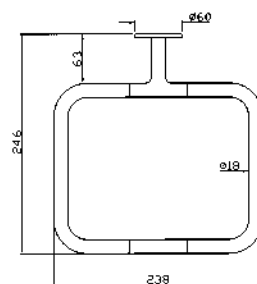

APPENDIABITI

Hook.

ZAC650
ZAC650.C3
ZAC650.W1

ZAC650.N1

ZAC650.N7

cromo - chrome
brushed nickel
bianco opaco gofrato -
embossed matt white
nero opaco gofrato -
embossed matt black
nero soft touch -
black soft touch