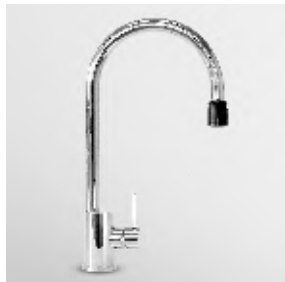

LAVELLO SHOCK
Miscelatore monocomando con bocca girevole e doccetta estraibile a 2 getti, aeratore, flessibili di collegamento.

Single lever sink mixer, swivel spout and pull-out spray 2 jets, aerator, flexible tails.

ZP4271

cromo - chrome