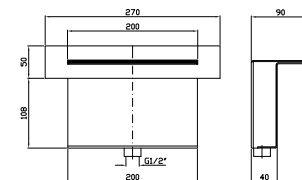

BOCCA A CASCATA
In acciaio inox.
Blade flow spout stainless steel.

Z93766
Z93766.C3
cromo - chrome
brushed nickel