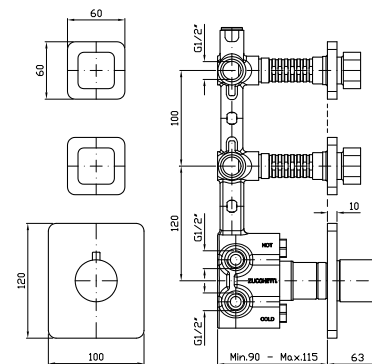

DOCCIA
Termostatico incasso da 1/2",
con 3 rubinetti d'arresto.

1/2" built-in thermostatic shower
mixer with 3 stop valves.

Parte esterna
External part

ZP7661
ZP7661.C8

cromo - chrome
nickel