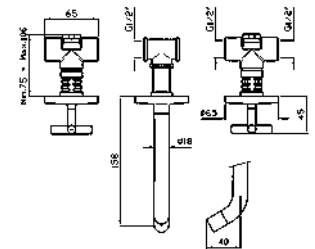

Parte incasso con elementi liberi,
distanza variabile.

Built-in part, not assembled,
variable distance.

R99504