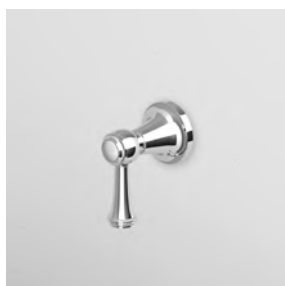

DEVIATORE 2 VIE
Senza apertura/chiusura acqua,
uscite da 1/2".

2 way diverter without water on/off
function, 1/2" outlets.

Parte esterna
External part

Z94589
Z94589.C8
Z94589.C40
Z94589.C41

cromo - chrome
nickel
gold
brushed gold