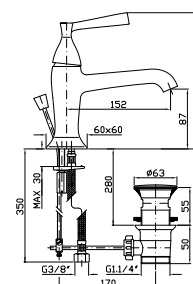

BIDET
Miscelatore monocomando con aeratore, scarico da 1/4", flessibili di collegamento.

Single lever bidet mixer with aerator, 1/4" pop-up waste, flexible tails.

ZP3343
ZP3343.C8
ZP3343.C40
ZP3343.C41

cromo - chrome
nickel
gold
brushed gold