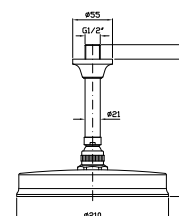

cromo - chrome  
nickel  
gold  
brushed gold

**BRACCIO DOCCIA**  
A soffitto. Lunghezza 130 mm.

Ceiling mounted shower arm. Length 130 mm.

**Z92971**  
**Z92971.C8**  
**Z92971.C40**  
**Z92971.C41**

cromo - chrome  
nickel  
gold  
brushed gold