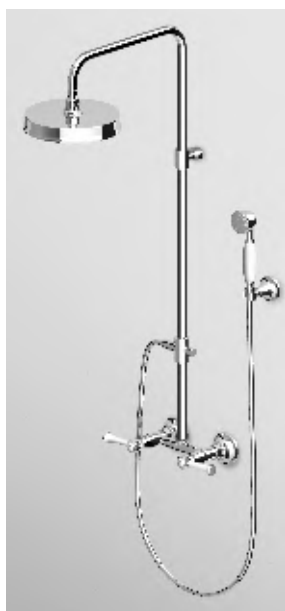

COLONNA DOCCIA
Completa di gruppo esterno,
soffione in ottone e doccetta
Z9472P.C.

Shower column with exposed shower
mixer, brass shower head and
handshower Z9472P.C

ZAM860
ZAM860.C8
ZAM860.C40
ZAM860.C41

cromo - chrome
nickel
gold
brushed gold