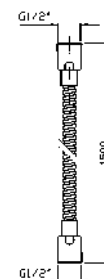

PRESA ACQUA
Da 1/2" x 1/2" per gruppo incasso.

Wall elbow 1/2" x 1/2".

Z93811
Z93811.C8
Z93811.C40
Z93811.C41

cromo - chrome
nickel
gold
brushed gold