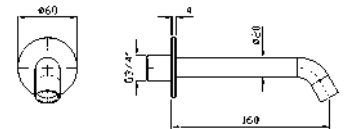

BOCCA
Bocca di erogazione L.160 mm.
Wall spout L.160 mm.

Z93731
Z93731.C3
Z93731.W1
Z93731.N1
Z93731.N7

cromo - chrome
brushed nickel
bianco opaco gofrato -
embossed matt white
nero opaco gofrato -
embossed matt black
nero soft touch -
black soft touch