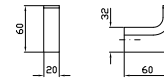

PORTA SCOPINO
WC brush set, free-standing.

ZAC455
ZAC455.P70

cromo - chrome
PVD rose gold