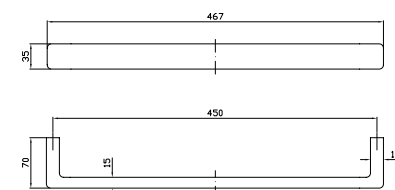

PORTA SALVIETTE
Lunghezza 60 cm.
Towel holder length 60 cm.

ZAD122
ZAD122.C8
ZAD122.C3
ZAD122.C40
ZAD122.C41
ZAD122.C50
ZAD122.C51
cromo - chrome
nickel
brushed nickel
gold
brushed gold
metal black
brushed metal black