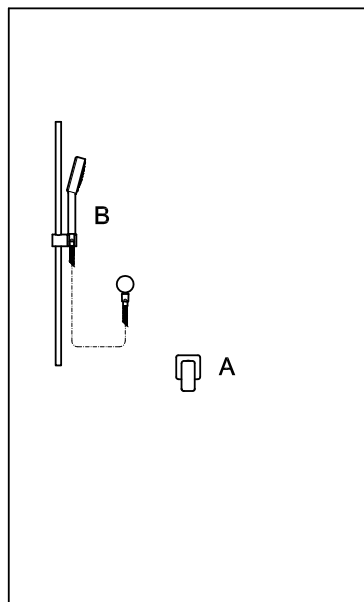

esempi di composizioni doccia Jingle

example of shower composition - Jingle Collection

COMPOSIZIONE 1

A ZIN126
R99499

B Z95205
Z9380P

TOTALE