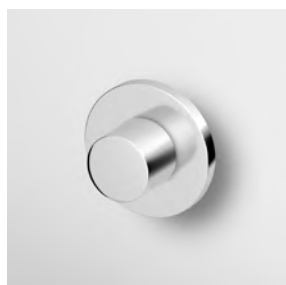

DEVIATORE
Da incasso.

Built-in diverter.

Parte esterna
External part

Z94451

cromo - chrome