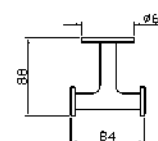

PORTA ROTOLO

Toilet-paper holder.

ZAC630
ZAC630.C3
ZAC630.W1

ZAC630.N1

ZAC630.N7

cromo - chrome
brushed nickel
bianco opaco gofrato -
embossed matt white
nero opaco gofrato -
embossed matt black
nero soft touch -
black soft touch