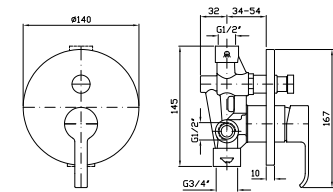

Parte incasso
Built-in part

R99684
R99684.C3

chromo - chrome
brushed nickel