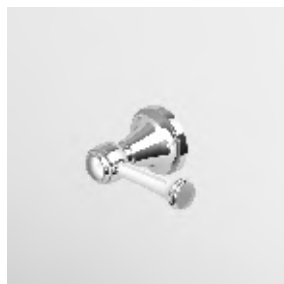

RUBINETTO
Incasso da 1/2".
1/2" wall valve.

Parte esterna
External part

ZAM729
ZAM729.C8
ZAM729.C40
ZAM729.C41

cromo - chrome
nickel
gold
brushed gold