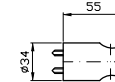

APPENDIDOCCIA FISSO
Per gruppo esterno.

Handshower support for exposed mixer.

Z93944
Z93944.C8
Z93944.C3
Z93944.C40
Z93944.C41
Z93944.C50
Z93944.C51
Z93944.W1

Z93944.N1

cromo - chrome
nickel
brushed nickel
gold
brushed gold
metal black
brushed metal black
bianco opaco goffrato -
embossed matt white
nero opaco goffrato -
embossed matt black