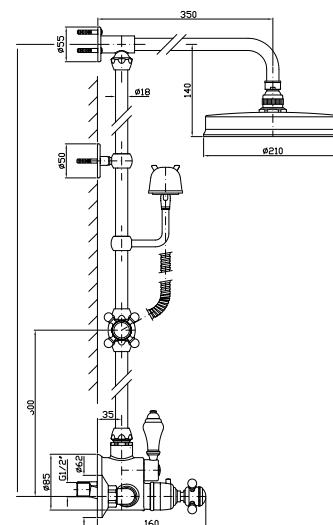

SOFFIONE

In ottone, a getto fisso con sistema
anticalcare, Ø 210 mm.

Brass shower head, with
anti-limescale system, Ø 210 mm.

Z94184

cromo - chrome

Z94184.C8

nickel

Z94184.C40

gold

Z94184.C41

brushed gold