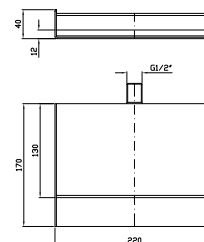

BOCCA A CASCATA
In acciaio inox.
Blade flow spout stainless steel.

Z93768
Z93768.C3
cromo - chrome
brushed nickel