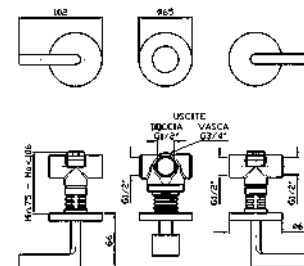

Parte incasso con elementi liberi, distanza variabile.

Built-in part, not assembled, variable distance.

R99502