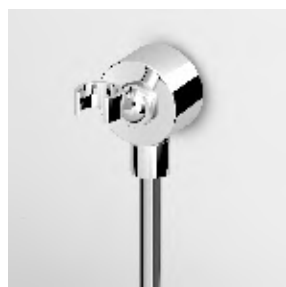

APPENDIDOCCIA DUPLEX
Da 1/2"x1/2" con forcella orientabile.
Per gruppo incasso.

Wall-mounted shower support,
1/2" hose connection.

Z9397P cromo - chrome
Z9397P.C8 nickel
Z9397P.C3 brushed nickel
Z9397P.C40 gold
Z9397P.C41 brushed gold
Z9397P.C50 metal black
Z9397P.C51 brushed metal black