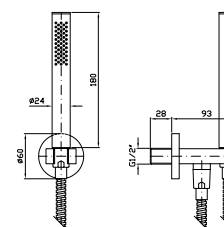

COMPLETO DOCCIA
Composto da appendidoccia duplex,
doccetta e flessibile.

Z94020
Z94020.C3

cromo - chrome
brushed nickel

Handshower set with wall-mounted
shower support, handshower and
flexible hose.