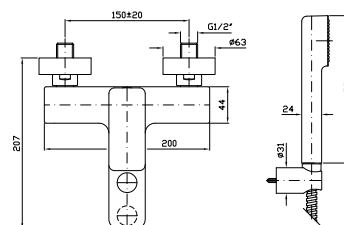

BORDO-VASCA
Miscelatore monocomando 4 fori, doccia estraibile Z94725, flessibile da 1500 mm.

4 hole bath tub single lever mixer, pull out shower Z94725, flexible hose 1500 mm.

Struttura bordo vasca vedi pag. 380
Fixing structure see pag. 380

ZIN450
ZIN450.C8
ZIN450.C3
ZIN450.C40
ZIN450.C41
ZIN450.C50
ZIN450.C51
ZIN450.W1

ZIN450.N1

cromo - chrome
nickel
brushed nickel
gold
brushed gold
metal black
brushed metal black
bianco opaco goffrato -
embossed matt white
nero opaco goffrato -
embossed matt black

Per versioni in finitura, doccetta Z94177.
Handshower Z94177 on finishing versions.