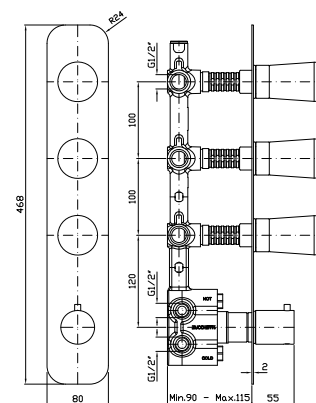

Parte incasso
Built-in part

R97822