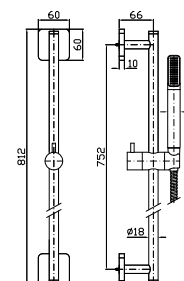

COMPLETO ASTA MURALE
Con barra da 550 mm, doccetta Z9472P.C, flessibile da 1500 mm.

Complete slide rail length 550 mm, handshower Z9472P.C, 1500 mm flexible hose.

Z92485
Z92485.C40
Z92485.C41

cromo - chrome
gold
brushed gold