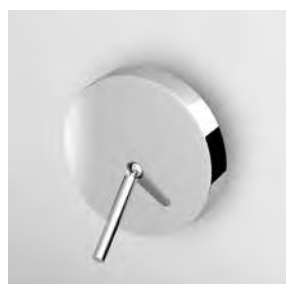

DOCCIA
Miscelatore monocomando incasso.

Built-in single lever shower mixer.

Parte esterna
External part

ZP1607
ZP1607.C3
ZP1607.W1

ZP1607.N1

cromo - chrome
brushed nickel
bianco opaco gofrato - embossed matt white
nero opaco gofrato - embossed matt black