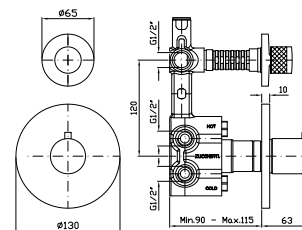

Parte incasso
Built-in part

R97820