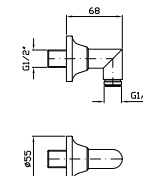

APPENDIDOCCIA FISSO
Per gruppo esterno.

Handshower support for exposed mixer.

Z93791
Z93791.C8
Z93791.C40
Z93791.C41

cromo - chrome
nickel
gold
brushed gold