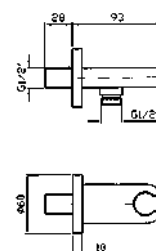

PRESA ACQUA
Da 1/2" x 1/2" per gruppo incasso.
Wall elbow 1/2" x 1/2".

Z93807
Z93807.C3
Z93807.W1
Z93807.N1

cromo - chrome
brushed nickel
bianco opaco gofrato -
embossed matt white
nero opaco gofrato -
embossed matt black