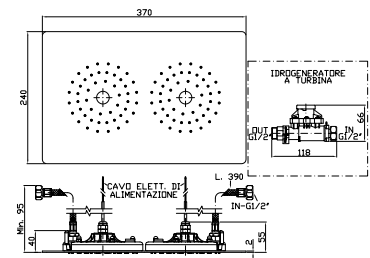

SOFFIONE LATERALE Z92896

A getto fisso per cabine doccia, con sistema anticalcare.

Lateral shower head, simple jet, for shower box, with anti-limescale system.

cromo - chrome