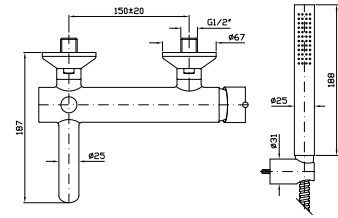

DOCCIA
Miscelatore monocomando esterno.

Exposed single lever shower mixer.

ZXS076

cromo - chrome