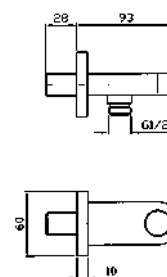

APPENDIDOCCIA FISSO
Per gruppo esterno.

Handshower support for exposed mixer.

Z93944
Z93944.C8

cromo - chrome
nickel