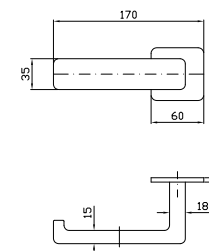

PORTA SCOPINO

WC brush set, free-standing.

ZAC355
ZAC355.C8
ZAC355.C3
ZAC355.C40
ZAC355.C41
ZAC355.C50
ZAC355.C51

cromo - chrome
nickel
brushed nickel
gold
brushed gold
metal black
brushed metal black