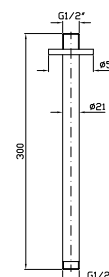

Bracci Doccia

CODICE

BRACCIO DOCCIA
A parete. Lunghezza 350 mm.

Wall-mounted shower arm.
Length 350 mm.

Z93027
Z93027.C8
Z93027.C3
Z93027.C40
Z93027.C41
Z93027.C50
Z93027.C51
Z93027.P70
Z93027.N7

Z93027.W1

Z93027.N1

cromo - chrome
nickel
brushed nickel
gold
brushed gold
metal black
brushed metal black
PVD rose gold
nero soft touch -
black soft touch
bianco opaco gofrato -
embossed matt white
nero opaco gofrato -
embossed matt black

BRACCIO DOCCIA
A soffitto. Lunghezza 130 mm.

Ceiling mounted shower arm.
Length 130 mm.

Z93026
Z93026.C8
Z93026.C3
Z93026.C40
Z93026.C41
Z93026.C50
Z93026.C51
Z93026.P70
Z93026.N7

Z93026.W1

Z93026.N1

cromo - chrome
nickel
brushed nickel
gold
brushed gold
metal black
brushed metal black
PVD rose gold
nero soft touch -
black soft touch
bianco opaco gofrato -
embossed matt white
nero opaco gofrato -
embossed matt black

BRACCIO DOCCIA
A soffitto. Lunghezza 300 mm.

Ceiling mounted shower arm.
Length 300 mm.

Z93024
Z93024.C8
Z93024.C3
Z93024.C40
Z93024.C41
Z93024.C50
Z93024.C51
Z93024.P70
Z93024.N7

Z93024.W1

Z93024.N1

cromo - chrome
nickel
brushed nickel
gold
brushed gold
metal black
brushed metal black
PVD rose gold
nero soft touch -
black soft touch
bianco opaco gofrato -
embossed matt white
nero opaco gofrato -
embossed matt black