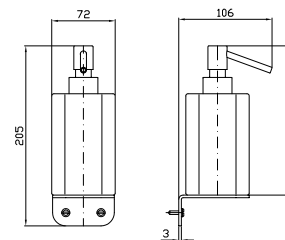

MENSOLA

Lunghezza 30 cm.

Shelf length 30 cm.

- ZAD100 cromo - chrome
- ZAD100.C8 nickel
- ZAD100.C3 brushed nickel
- ZAD100.C40 gold
- ZAD100.C41 brushed gold
- ZAD100.C50 metal black
- ZAD100.C51 brushed metal black