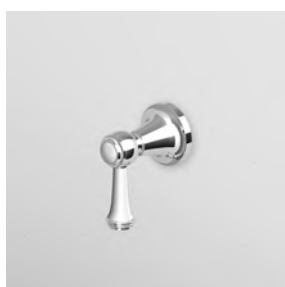

DEVIATORE 2 VIE
Senza apertura/chiusura acqua,
uscite da 1/2".

2 way diverter without water on/off
function, 1/2" outlets.

Parte esterna
External part

Z94590
Z94590.C8
Z94590.C40
Z94590.C41

cromo - chrome
nickel
gold
brushed gold