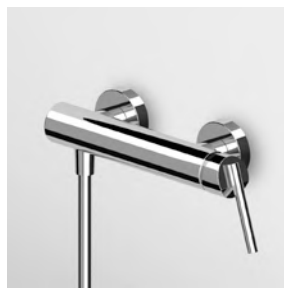

cromo - chrome  
nero soft touch -  
black soft touch

**DOCCIA**  
Miscelatore monocomando esterno.

Exposed single lever shower mixer.

ZCL076  
ZCL076.N7

cromo - chrome  
nero soft touch -  
black soft touch