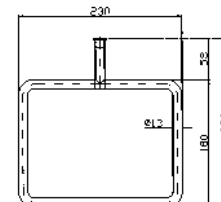

APPENDIABITO

Hook.

2 pezzi / 2 pcs
Prezzo per confezione / Price for package

ZAC350.9500
ZAC350.9500C3

cromo - chrome
brushed nickel