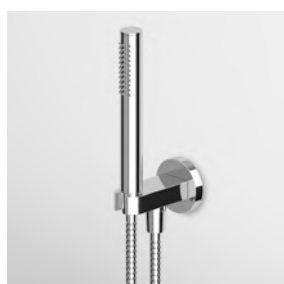

COMPLETO DOCCIA
Composto da appendidoccia duplex,
doccetta e flessibile.

Z94022
Z94022.C3

cromo - chrome
brushed nickel

Handshower set with wall-mounted
shower support, handshower and
flexible hose.