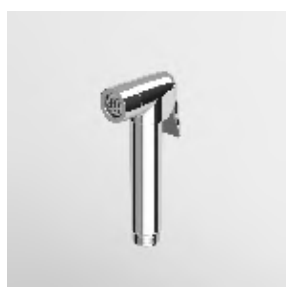

DOCCETTA PER WC/BIDET
Con pulsante shut-off per
idroscopino, dotata di riduttore
di portata per uso bidet.

Handshower with shut-off button
for hydrobrush and water flow
reducer for bidet use.

Z94135

cromo - chrome