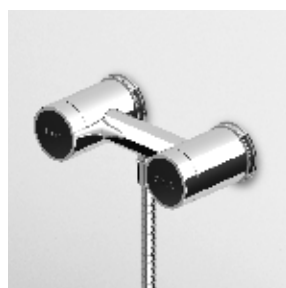

DOCCIA
Gruppo esterno, uscita da 1/2".
Exposed shower mixer, 1/2" outlet.

ZSA859.CC
ZSA859.C-
ZSA859.C8C8
ZSA859.C8-

ZSV859.CC
ZSV859.C-
ZSV859.C8C8
ZSV859.C8-