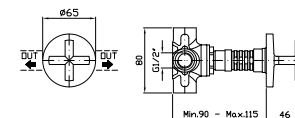

Parte incasso
Built-in part

R97830