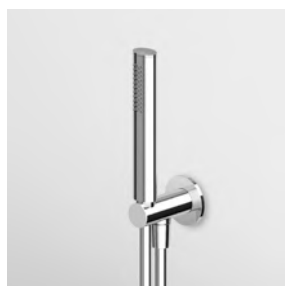

APPENDIDOCCIA DUPLEX
Da 1/2"x1/2" per gruppo incasso.
Wall mounted shower support,
1/2" hose connection.

COMPLETO DOCCIA
Composto da appendidoccia duplex,
doccetta Z94212 e flessibile.

Handshower set with wall-mounted
shower support, handshower Z94212
and flexible hose.

Z93930
Z93930.C50
Z93930.P70

chromo - chrome
metal black
PVD rose gold