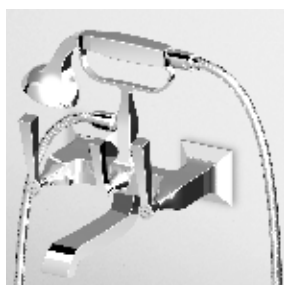

VASCA-DOCCIA
Gruppo esterno con deviatore, doccia, flessibile da 1500 mm.

Exposed bath-shower mixer with diverter, handshower, 1500 mm flexible hose.

ZB2228
ZB2228.C8
ZB2228.C40
ZB2228.C41

cromo - chrome
nickel
gold
brushed gold