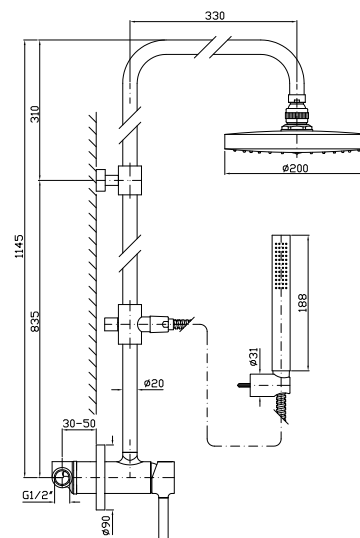

Parte incasso
Built-in part

R99686