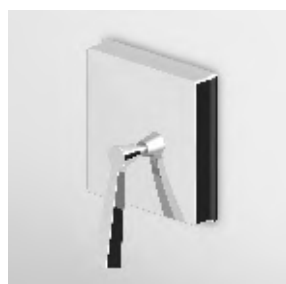

Parte esterna  
External part

ZP3096  
ZP3096.C8  
ZP3096.C40  
ZP3096.C41

cromo - chrome  
nickel  
gold  
brushed gold

Zetasystem - corpo incasso universale  
Zetasystem - universal built-in body R97800