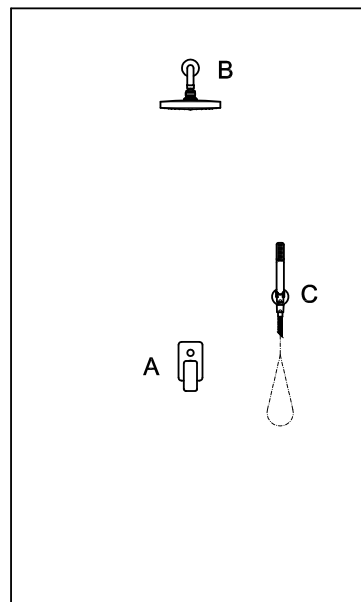

COMPOSIZIONE 2

A ZIN121
R99684

B Z94182
Z93027

C Z9397P
Z94725
Z93867

TOTALE