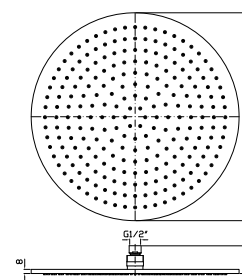

Wall mounted shower arm.
Length 350 mm.

Z93027
Z93027.C50
Z93027.P70

cromo - chrome
metal black
PVD rose gold

Z93026
Z93026.C50
Z93026.P70

cromo - chrome
metal black
PVD rose gold

Z93024
Z93024.C50
Z93024.P70

cromo - chrome
metal black
PVD rose gold

Brass shower head with anti-limescale system, Ø 200 mm and 8 mm thickness. Inspectionable.

Z94265
Z94265.C50
Z94265.P70

cromo - chrome
metal black
PVD rose gold

Brass shower head with anti-limescale system, Ø 300 mm and 8 mm thickness. Inspectionable.

Z94266
Z94266.C50
Z94266.P70

cromo - chrome
metal black
PVD rose gold

Brass shower head with anti-limescale system, Ø 400 mm and 8 mm thickness. Inspectionable.

Z94267
Z94267.C50
Z94267.P70

cromo - chrome
metal black
PVD rose gold