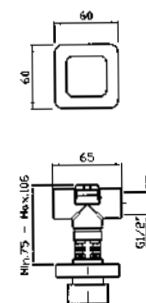

DOCCIA CON DEVIATORE 3 VIE
Termostatico incasso da 1/2" e deviatore a 3 vie con apertura/chiusura acqua.

1/2" built-in thermostatic shower mixer and 3 way diverter with water on/off function.

Parte esterna
External part

ZP7646
ZP7646.C8

cromo - chrome
nickel

Parte incasso
Built-in part

R97815

DEVIATORE 3 VIE
Senza apertura/chiusura acqua, uscite da 1/2".

3 way diverter without water on/off function, 1/2" outlets.

Parte esterna
External part

Z94592
Z94592.C8

cromo - chrome
nickel

Parte incasso
Built-in part

R97835

RUBINETTO D'ARRESTO
Incasso da 1/2" x 1/2".

1/2" wall valve.

Parte esterna
External part

ZP7729
ZP7729.C8

cromo - chrome
nickel

Parte incasso
Built-in part

R99779