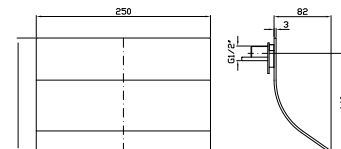

BOCCA A CASCATA
In acciaio inox.
Blade flow spout stainless steel.

Z93765
Z93765.C3
cromo - chrome
brushed nickel