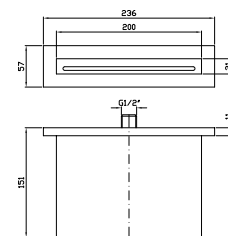

BOCCA A CASCATA
In acciaio inox.
Blade flow spout stainless steel.

Z93765

cromo - chrome