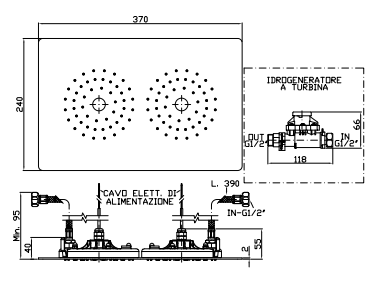

SOFFIONE

In ottone, a getto fisso con sistema anticalcare, Ø 300 mm e spessore 8 mm. Ispezionabile.

Brass shower head with anti-limescale system, Ø 300 mm and 8 mm thickness. Inspectionable.

Z94266
Z94266.C3
Z94266.W1
Z94266.N1

cromo - chrome
brushed nickel
bianco opaco gofrato -
embossed matt white
nero opaco gofrato -
embossed matt black

SOFFIONE

In ottone, a getto fisso con sistema anticalcare, Ø 400 mm e spessore 8 mm. Ispezionabile.

Brass shower head with anti-limescale system, Ø 400 mm and 8 mm thickness. Inspectionable.

Z94267
Z94267.C3
Z94267.W1
Z94267.N1

cromo - chrome
brushed nickel
bianco opaco gofrato -
embossed matt white
nero opaco gofrato -
embossed matt black

SISTEMA MULTIFUNZIONE 170X170

In acciaio inox ad incasso con luce centrale e trasformatore. Necessita di interruttore.

170x170 stainless steel built-in multifunction system with led light and transformer, polished or brushed. To be combined with a switch.

Z94155
Z94155.C3
Z94155.W1
Z94155.N1

cromo - chrome
brushed nickel
bianco opaco gofrato -
embossed matt white
nero opaco gofrato -
embossed matt black

SISTEMA MULTIFUNZIONE 170X170

In acciaio inox ad incasso con luce centrale, autoalimentato, non necessita di collegamento con la rete elettrica.

170x170 stainless steel built-in multifunction system with led light, self powered, power connection not required, polished or brushed.

Z94156
Z94156.C3
Z94156.W1
Z94156.N1

cromo - chrome
brushed nickel
bianco opaco gofrato -
embossed matt white
nero opaco gofrato -
embossed matt black

SISTEMA MULTIFUNZIONE 370X240

In acciaio inox ad incasso con doppia luce e trasformatore. Necessita di interruttore.

370x240 stainless steel built-in multifunction system with 2 led lights and transformer, polished or brushed.