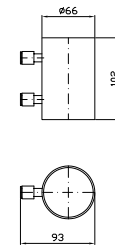

DISPENSER
A muro.
Wall mounted soap dispenser.

ZAD515
ZAD515.N7

cromo - chrome
nero soft touch -
black soft touch