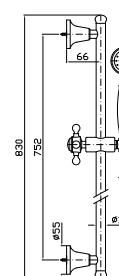

DOCCETTA
A getto fisso in ottone, con impugnatura in ceramica.

Brass handshower simple jet.

Z9472P.C
Z9472P.C8
Z9472P.C40
Z9472P.C41
cromo - chrome
nickel
gold
brushed gold