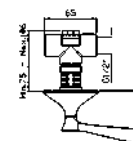

LAVABO
Miscelatore monocomando con aeratore, scarico da 1/4", flessibili di collegamento.

Single lever basin mixer with aerator, 1/4" pop-up waste, flexible tails.

ZP3193
ZP3193.C8
ZP3193.C40
ZP3193.C41

cromo - chrome
nickel
gold
brushed gold