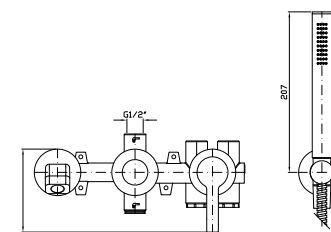

Parte incasso
Built-in part

R97913
R97913.C3

cromo - chrome
brushed nickel