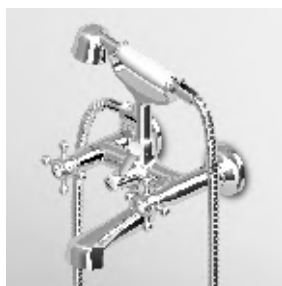

VASCA-DOCCIA
Gruppo esterno con deviatore, aeratore, doccia Z9472P.C, flessibile da 1500 mm.

Exposed bath-shower mixer with diverter, aerator, handshower Z9472P.C, 1500 mm flexible hose.

ZAG254
ZAG254.C8
ZAG254.C40
ZAG254.C41

cromo - chrome
nickel
gold
brushed gold