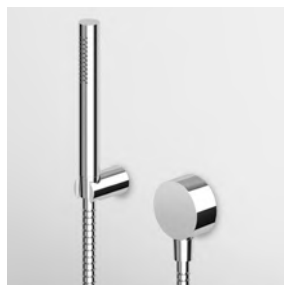

## Shower Complements

**COMPLETO DOCCIA**  
Composto da appendidoccia duplex,  
doccetta e flessibile.

**Z93985**  
**Z93985.C3**

cromo - chrome  
brushed nickel

Handshower set with wall-mounted  
shower support, handshower and  
flexible hose.