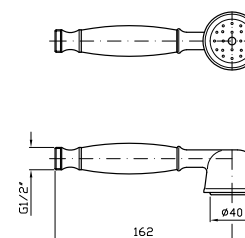

SOFFIONE
In ottone, a getto fisso con sistema anticalcare, Ø210 mm.

Brass shower head with anti-limescale system, Ø210 mm.

Z94184
Z94184.C8
Z94184.C40
Z94184.C41
cromo - chrome
nickel
gold
brushed gold

BRACCIO DOCCIA
A soffitto. Lunghezza 300 mm.

Ceiling mounted shower arm.
Length 300 mm.

Z92972
Z92972.C8
Z92972.C40
Z92972.C41
cromo - chrome
nickel
gold
brushed gold

SOFFIONE LATERALE
A getto fisso per cabine doccia, con sistema anticalcare.

Lateral shower head, simple jet, for shower box, with anti-limescale system.

Z92903
Z92903.C8
Z92903.C40
Z92903.C41
cromo - chrome
nickel
gold
brushed gold

ASTA MURALE SINGOLA
Con barra da 800 mm.

Slide rail with adjustable bracket.
Length 800 mm.

Z93107
Z93107.C8
Z93107.C40
Z93107.C41
cromo - chrome
nickel
gold
brushed gold

COMPLETO ASTA MURALE
Con barra da 800 mm, doccetta Z9472P.C, flessibile da 1500 mm.

Complete slide rail length 800 mm, handshower Z9472P.C, 1500 mm flexible hose.

Z93108
Z93108.C8
Z93108.C40
Z93108.C41
cromo - chrome
nickel
gold
brushed gold

DOCCETTA
A getto fisso in ottone, con impugnatura in ceramica.

Brass handshower simple jet.

Z9472P.C
Z9472P.C8
Z9472P.C40
Z9472P.C41
cromo - chrome
nickel
gold
brushed gold