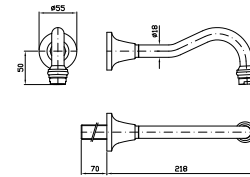

VASCA
Free standing con deviatore,
doccetta, flessibile da 1500 mm.

Free standing bath mixer
with shower set and pillars.

ZAG278
ZAG278.C8
ZAG278.C40
ZAG278.C41

cromo - chrome
nickel
gold
brushed gold