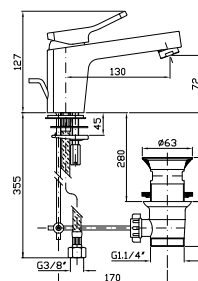

LAVABO
Miscelatore monocomando con aeratore, scarico da 1¼", flessibili di collegamento.

Single lever basin mixer with aerator, 1¼" pop-up waste, flexible tails.

Prolungamento 100 mm
Extension kit 100 mm

ZP7232
ZP7232.C8

cromo - chrome
nickel

R99524
R99524.C8

cromo - chrome
nickel