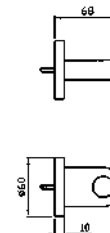

FLESSIBILE
In PVC finitura argento.
Lunghezza 1500 mm.

PVC flexible hose silver effect.
Length 1500 mm.

Z94130

argento - silver

Per versioni colore/C3, flessibile Z93867
On colour finishes/C3, flexible hose Z93867