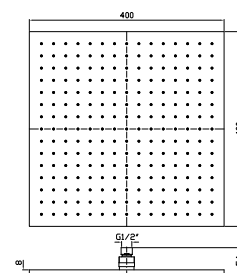

SOFFIONE 300X300
In ottone, a getto fisso con sistema anticalcare, spessore 8 mm. Ispezionabile.

300x300 mm brass shower head with anti-limescale system, 8 mm thickness. Inspectionable.

Z94269
Z94269.C8
Z94269.C3
Z94269.C40
Z94269.C41
Z94269.C50
Z94269.C51
Z94269.P70
Z94269.N7

Z94269.W1
Z94269.N1

cromo - chrome
nickel
brushed nickel
gold
brushed gold
metal black
brushed metal black
PVD rose gold
nero soft touch -
black soft touch
bianco opaco goffrato -
embossed matt white
nero opaco goffrato -
embossed matt black