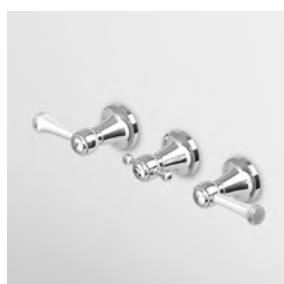

VASCA-DOCCIA
Gruppo incasso a 3 fori con deviatore a 2 vie.

3 hole built-in bath-shower mixer, with 2 way diverter.

ZAM695
ZAM695.C8
ZAM695.C40
ZAM695.C41

cromo - chrome
nickel
gold
brushed gold