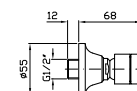

ASTA MURALE SINGOLA
Con barra da 800 mm.

Slide rail with adjustable bracket. Length 800 mm.

Z93107
Z93107.C8
Z93107.C40
Z93107.C41
cromo - chrome
nickel
gold
brushed gold