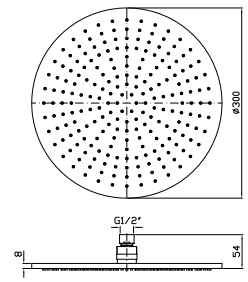

Brass shower head with anti-limescale system, Ø 300 mm and 8 mm thickness. Inspectionable.

Z94266  
Z94266.C3  
Z94266.W1  
Z94266.N1

cromo - chrome  
brushed nickel  
bianco opaco gofrato -  
embossed matt white  
nero opaco gofrato -  
embossed matt black