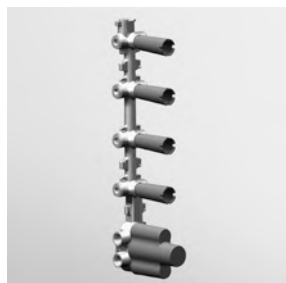

Parte incasso
Built-in part

R97823