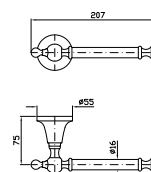

Ring towel holder.

ZAD425
ZAD425.C8
ZAD425.C40
ZAD425.C41

cromo - chrome
nickel
gold
brushed gold

A muro con piattino in ceramica.

Ceramic wall soap dish.

ZAD410
ZAD410.C8
ZAD410.C40
ZAD410.C41

cromo - chrome
nickel
gold
brushed gold

A muro con bicchiere in ceramica.

Ceramic wall tumbler holder.

ZAD413
ZAD413.C8
ZAD413.C40
ZAD413.C41

cromo - chrome
nickel
gold
brushed gold

A muro con contenitore in ceramica.

Ceramic wall mounted soap dispenser.

ZAD415
ZAD415.C8
ZAD415.C40
ZAD415.C41

cromo - chrome
nickel
gold
brushed gold

A muro.

Wall sponge dish.

ZAD412
ZAD412.C8
ZAD412.C40
ZAD412.C41

cromo - chrome
nickel
gold
brushed gold

Toilet-paper holder.

ZAD430
ZAD430.C8
ZAD430.C40
ZAD430.C41

cromo - chrome
nickel
gold
brushed gold