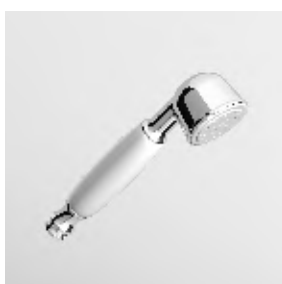

DOCCETTA
A getto fisso in ottone,
con impugnatura in ceramica.

Brass handshower simple jet.

Z9472P.C
Z9472P.C8
Z9472P.C40
Z94719.C41

chromo - chrome
nickel
gold
brushed gold