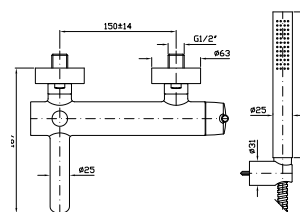

LAVABO
Miscelatore monocomando con aeratore, scarico da 1¼", flessibili di collegamento.

Single lever basin mixer with aerator, 1¼" pop-up waste, flexible tails.

ZSB249

cromo - chrome

LAVABO
Miscelatore monocomando con bocca prolungata, aeratore, scarico da 1¼", flessibili di collegamento.

Single lever basin mixer with extended spout, aerator, 1¼" pop-up waste, flexible tails.

ZSB296

cromo - chrome

LAVABO
Miscelatore monocomando incasso con aeratore.

Built-in single lever basin mixer with aerator.

Parte esterna
External part

ZSB125

cromo - chrome

Parte incasso
Built-in part

R99788

BIDET
Miscelatore monocomando con aeratore, scarico da 1¼", flessibili di collegamento.

Single lever bidet mixer with aerator, 1¼" pop-up waste, flexible tails.

ZSB341

cromo - chrome

VASCA-DOCCIA
Miscelatore monocomando esterno con deviatore, aeratore, completo doccia.

Exposed single lever bath-shower mixer with diverter, aerator, handshower set.

ZSB139

cromo - chrome