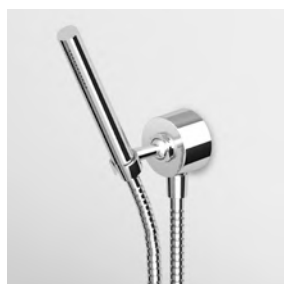

COMPLETO DOCCIA
Composto da appendidoccia duplex,
doccetta e flessibile.

Z94024
Z94024.C3

cromo - chrome
brushed nickel

Handshower set with wall-mounted
shower support, handshower and
flexible hose.