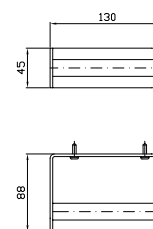

PORTA ROTOLO

Toilet-paper holder.

ZAC930
ZAC930.C8
ZAC930.C3
ZAC930.C40
ZAC930.C41
ZAC930.C50
ZAC930.C51

cromo - chrome
nickel
brushed nickel
gold
brushed gold
metal black
brushed metal black