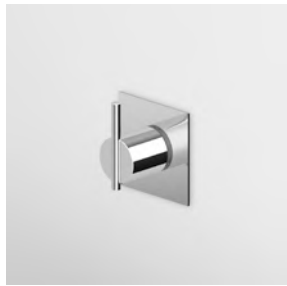

DEVIATORE 3 VIE
Senza apertura/chiusura acqua, uscite da 1/2".

3 way diverter without water on/off function, 1/2" outlets.

Parte esterna
External part

Z94602

cromo - chrome