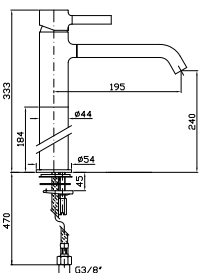

LAVABO
Miscelatore monocomando con aeratore, scarico da 1¼", flessibili di collegamento.

Single lever basin mixer with aerator, 1¼" pop-up waste, flexible tails.

ZP6211
ZP6211.C3
ZP6211.W1
ZP6211.N1
ZP6211.N7

cromo - chrome
brushed nickel
bianco opaco gofrato - embossed matt white
nero opaco gofrato - embossed matt black
nero soft touch - black soft touch

LAVABO
Miscelatore monocomando con aeratore, flessibili di collegamento, senza scarico.

Single lever basin mixer with aerator, flexible tails, without pop-up waste.

ZP6242
ZP6242.C3
ZP6242.W1
ZP6242.N1
ZP6242.N7

cromo - chrome
brushed nickel
bianco opaco gofrato - embossed matt white
nero opaco gofrato - embossed matt black
nero soft touch - black soft touch

LAVABO
Miscelatore monocomando con bocca prolungata, aeratore, scarico da 1¼", flessibili di collegamento.

Single lever basin mixer with extended spout, aerator, 1¼" pop-up waste, flexible tails.

ZP6247
ZP6247.C3
ZP6247.W1
ZP6247.N1
ZP6247.N7

cromo - chrome
brushed nickel
bianco opaco gofrato - embossed matt white
nero opaco gofrato - embossed matt black
nero soft touch - black soft touch

LAVABO
Miscelatore monocomando con bocca prolungata, aeratore, flessibili di collegamento, senza scarico.

Single lever basin mixer with extended spout, aerator, flexible tails, without pop-up waste.

ZP6592
ZP6592.C3
ZP6592.W1
ZP6592.N1
ZP6592.N7

cromo - chrome
brushed nickel
bianco opaco gofrato - embossed matt white
nero opaco gofrato - embossed matt black
nero soft touch - black soft touch

LAVABO
Miscelatore monocomando con prolunga, aeratore, scarico da 1¼", flessibili di collegamento.

Single lever basin mixer with extension, aerator, 1¼" pop-up waste, flexible tails.