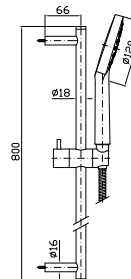

FLESSIBILE
In ottone.
Lunghezza 1500 mm.
Brass flexible hose. Length 1500 mm.

- Z93867 cromo - chrome
- Z93867.C8 nickel
- Z93867.C3 brushed nickel
- Z93867.C40 gold
- Z93867.C41 brushed gold
- Z93867.C50 metal black
- Z93867.C51 brushed metal black
- Z93867.W1 bianco opaco goffrato - embossed matt white
- Z93867.N1 nero opaco goffrato - embossed matt black