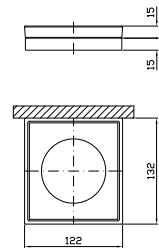

PORTA BICCHIERE
A muro con bicchiere in vetro satinato.
Matt glass wall tumbler holder.

ZAD713
ZAD713.C50
ZAD713.P70

cromo - chrome
metal black
PVD rose gold