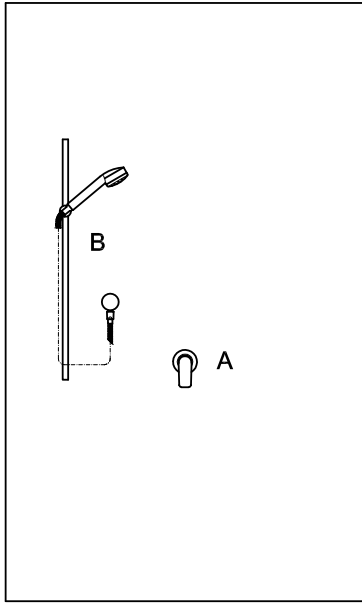

esempi di composizioni doccia Wind

example of shower composition - Wind Collection

COMPOSIZIONE 1

A ZWN129
R99499

B Z95206
Z9380P

TOTALE