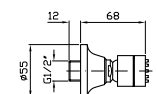

SOFFIONE LATERALE
A getto fisso per cabine doccia, con sistema anticalcare.

Lateral shower head, simple jet, for shower box, with anti-limescale system.

Z92896
Z92896.C8
Z92896.C3
Z92896.C50
Z92896.P70
Z92896.N7
Z92896.W1
Z92896.N1
cromo - chrome
nickel
brushed nickel
metal black
PVD rose gold
nero soft touch - black soft touch
bianco opaco goffrato - embossed matt white
nero opaco goffrato - embossed matt black