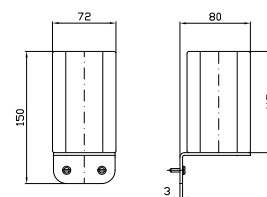

DISPENSER

A muro con contenitore in ceramica.

Ceramic wall mounted soap dispenser.

- ZAD115 cromo - chrome
- ZAD115.C8 nickel
- ZAD115.C3 brushed nickel
- ZAD115.C40 gold
- ZAD115.C41 brushed gold
- ZAD115.C50 metal black
- ZAD115.C51 brushed metal black