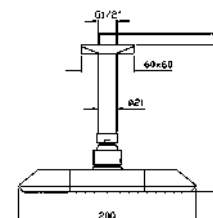

Z94194  
Z94194.C40  
Z94194.C41

cromo - chrome  
gold  
brushed gold

**BRACCIO DOCCIA**  
A soffitto. Lunghezza 130 mm.

Ceiling mounted shower arm.  
Length 130 mm.

Z93031  
Z93031.C40  
Z93031.C41

cromo - chrome  
gold  
brushed gold