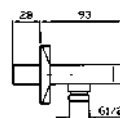

DOCGETTA

A getto fisso in ottone,
con sistema anticalcare.

Brass handshower simple jet,
with anti-limescale system.

Z94178
Z94178.C40
Z94178.C41

cromo - chrome
gold
brushed gold