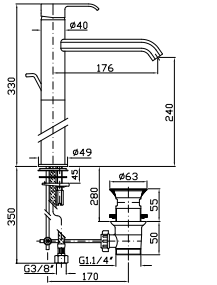

LAVABO
Miscelatore monocomando incasso 2 fori con aeratore.
Lunghezza bocca 175 mm.

2 hole built-in single lever basin mixer with aerator.
Spout projection 175 mm.

Parte esterna
External part

ZON636
ZON636.C3 cromo - chrome
brushed nickel