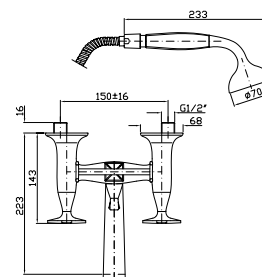

VASCA-DOCCIA
Gruppo esterno con deviatore, doccia, flessibile da 1500 mm.

Exposed bath-shower mixer with diverter, handshower, 1500 mm flexible hose.

ZB2228
ZB2228.C8
ZB2228.C40
ZB2228.C41

cromo - chrome
nickel
gold
brushed gold