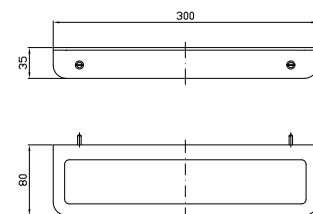

PORTA SALVIETTE
Lunghezza 30 cm.
Towel holder length 30 cm.

ZAC920
ZAC920.C8
ZAC920.C3
ZAC920.C40
ZAC920.C41
ZAC920.C50
ZAC920.C51
cromo - chrome
nickel
brushed nickel
gold
brushed gold
metal black
brushed metal black