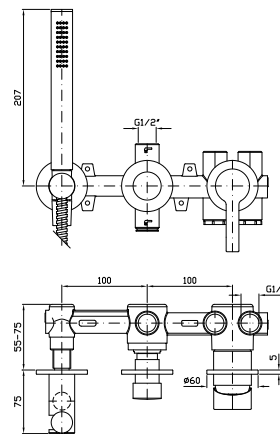

Parte incasso
Built-in part

R97913
R97913.C3

cromo - chrome
brushed nickel