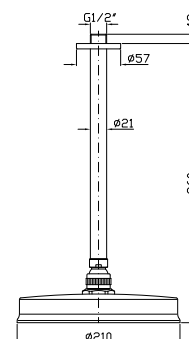

SOFFIONE
In ottone a getto fisso, Ø215 mm.

Brass shower head Ø215 mm.

Z94191
Z94191.C40
Z94191.C41

cromo - chrome
gold
brushed gold

BRACCIO DOCCIA
A parete.
Lunghezza 350 mm.

Wall mounted shower arm.
Length 350 mm.

Z93027
Z93027.C40
Z93027.C41

cromo - chrome
gold
brushed gold