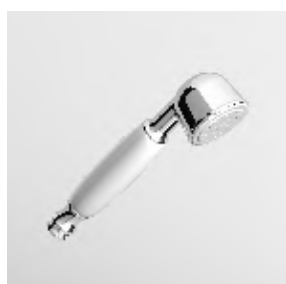

DOCCETTA
A getto fisso in ottone, con impugnatura in ceramica.

Brass handshower simple jet.

Z9472P.C
Z9472P.C8
Z9472P.C40
Z9472P.C41
cromo - chrome
nickel
gold
brushed gold