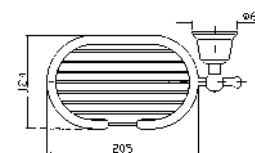

PORTA SALVIETTE
Lunghezza 43 cm.
Towel holder length 43 cm.

ZAC220
ZAC220.C40
ZAC220.C41

cromo - chrome
gold
brushed gold

PORTA SALVIETTE
Lunghezza 58 cm.
Towel holder length 58 cm.

ZAC221
ZAC221.C40
ZAC221.C41

cromo - chrome
gold
brushed gold

PORTA SALVIETTE
Lunghezza 73 cm.
Towel holder length 73 cm.

ZAC222
ZAC222.C40
ZAC222.C41

cromo - chrome
gold
brushed gold