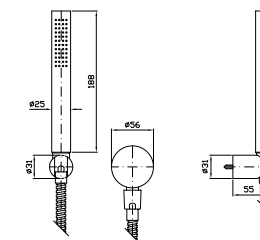

**COMPLETO DOCCIA**  
Composto da presa acqua,  
appendidoccia, doccetta e flessibile.

**Z94025**  
**Z94025.C3**

cromo - chrome  
brushed nickel

Handshower set with wall elbow,  
handshower support, handshower  
and flexible hose.