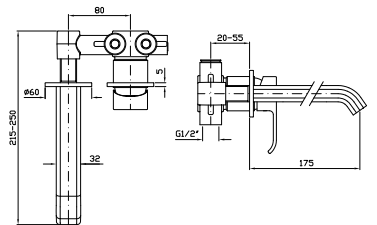

Parte incasso con corpo unico,
interasse 80 mm.

Assembled built-in part,
interaxe 80 mm.

R99815
R99815.C3 cromo - chrome
brushed nickel