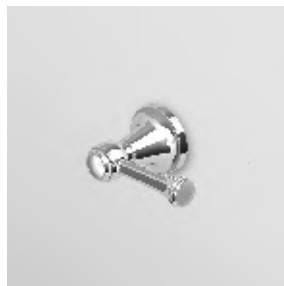

Parte esterna  
External part

ZAM738  
ZAM738.C8  
ZAM738.C40  
ZAM738.C41

cromo - chrome  
nickel  
gold  
brushed gold

Parte incasso  
Built-in part

R99503

**RUBINETTO**  
Incasso da 1/2".  
1/2" wall valve.