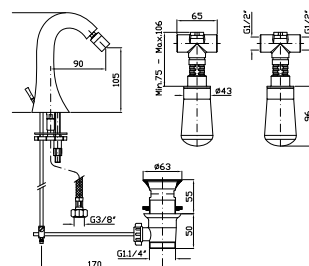

Parte incasso
Built-in part

R99503