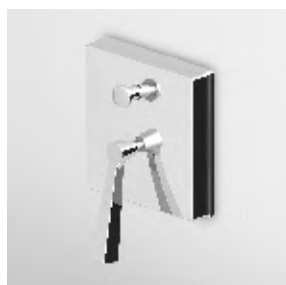

VASCA-DOCCIA
Miscelatore monocomando incasso con deviatore.

Built-in single lever bath-shower mixer with diverter.

Parte esterna
External part

ZP3612
ZP3612.C8
ZP3612.C40
ZP3612.C41

cromo - chrome
nickel
gold
brushed gold