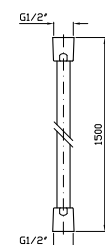

ASTA MURALE SINGOLA
Con barra da 800 mm.
Slide rail with adjustable bracket.
Length 800 mm.

Z95201 cromo - chrome

COMPLETO ASTA MURALE
Con barra da 800 mm, doccetta Z94740, flessibile da 1500 mm.
Complete slide rail, length 800 mm handshower Z94740, 1500 mm flexible hose.

Z95202 cromo - chrome

DOCCETTA
A 3 getti, con sistema anticalcare.
Handshower 3 jets, with anti-limescale system.

Z94740 cromo - chrome

DOCCETTA
A getto fisso in ottone, con sistema anticalcare.
Brass handshower simple jet, with anti-limescale system.

Z94177
Z94177.N7 cromo - chrome
nero soft touch - black soft touch

FLESSIBILE
In PVC finitura argento.
Lunghezza 1500 mm.
PVC flexible hose silver effect.
Length 1500 mm.

Z94130 argento - silver

FLESSIBILE
In PVC finitura nero.
Lunghezza 1500 mm.
PVC flexible hose black effect.
Length 1500 mm.

Z93890 nero - black