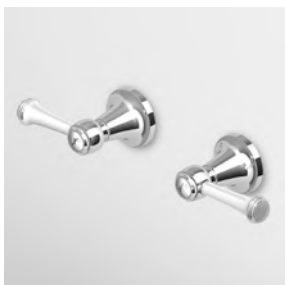

DOCCIA
Batteria incasso, rubinetti Hot e Cold.

Built-in shower mixer, taps Hot and Cold.

Parte esterna
External part

ZAM738
ZAM738.C8
ZAM738.C40
ZAM738.C41

cromo - chrome
nickel
gold
brushed gold