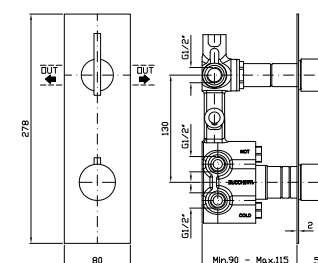

DEVIATORE 2 VIE
Senza apertura/chiusura acqua,
uscite da 1/2".

2 way diverter without water on/off
function, 1/2" outlets.

Parte esterna
External part

Z94602

cromo - chrome