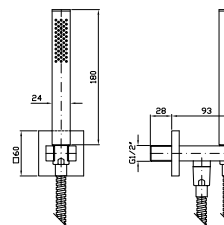

APPENDIDOCCIA FISSO
Per gruppo esterno.

Z93943
Z93943.C8
Z93943.C3
Z93943.W1
Z93943.N1

cromo - chrome
nickel
brushed nickel
bianco opaco gofrato -
embossed matt white
nero opaco gofrato -
embossed matt black

Handshower support for exposed
mixer.