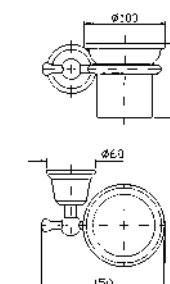

SOFFIONE
In ottone a getto fisso, Ø215 mm.
Brass shower head Ø215 mm.

Z94191
Z94191.C40
Z94191.C41
cromo - chrome
gold
brushed gold

BRACCIO DOCCIA
A soffitto.
Lunghezza 130 mm.

Ceiling mounted shower arm.
Length 130 mm.

Z93026
Z93026.C40
Z93026.C41
cromo - chrome
gold
brushed gold

SOFFIONE
In ottone a getto fisso, Ø215 mm.
Brass shower head Ø215 mm.

Z94191
Z94191.C40
Z94191.C41
cromo - chrome
gold
brushed gold

BRACCIO DOCCIA
A soffitto.
Lunghezza 300 mm.

Ceiling mounted shower arm.
Length 300 mm.

Z93024
Z93024.C40
Z93024.C41
cromo - chrome
gold
brushed gold

PORTA SAPONE
A muro con piattino in ceramica.
Ceramic wall soap dish.

ZAC210
ZAC210.C40
ZAC210.C41
cromo - chrome
gold
brushed gold

PORTA BICCHIERE
A muro con bicchiere in ceramica.
Ceramic wall tumbler holder.

ZAC213
ZAC213.C40
ZAC213.C41
cromo - chrome
gold
brushed gold