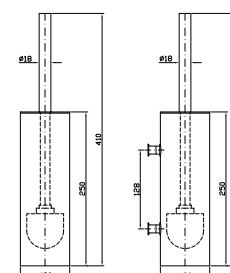

A muro.

WC brush set, wall mounted.

ZAC356
ZAC356.C8
ZAC356.C3
ZAC356.C40
ZAC356.C41
ZAC356.C50
ZAC356.C51

cromo - chrome
nickel
brushed nickel
gold
brushed gold
metal black
brushed metal black