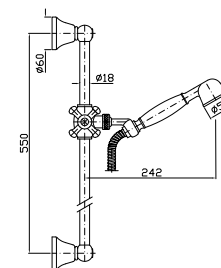

NEW

COMPLETO ASTA MURALE
Con barra da 800 mm, doccetta Z94740, flessibile da 1500 mm in PVC.

Complete slide rail, length 800 mm, handshower Z94740, 1500 mm PVC flexible hose.

Z95202

cromo - chrome