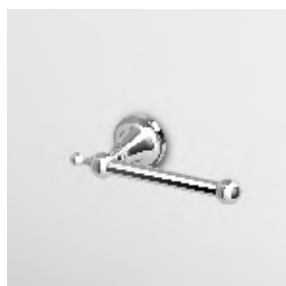

PORTA ROTOLO

Toilet-paper holder.

ZAD430
ZAD430.C8
ZAD430.C40
ZAD430.C41

cromo - chrome
nickel
gold
brushed gold