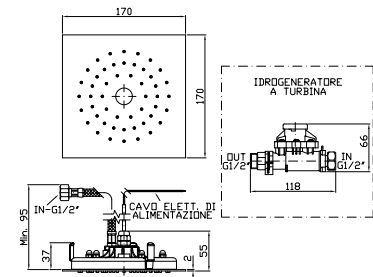

SOFFIONE 170X170
In acciaio inox ad incasso con luce centrale e trasformatore. Necessita di interruttore.

170x170 stainless steel built-in shower head with led light and transformer, polished or brushed. To be combined with a switch.

- **Z94155** cromo - chrome
- **Z94155.C3** brushed nickel
- **Z94155.W1** bianco opaco gofrato - embossed matt white
- **Z94155.N1** nero opaco gofrato - embossed matt black

Portata minima richiesta / Minimum flowrate requested : 5 lt. / min.