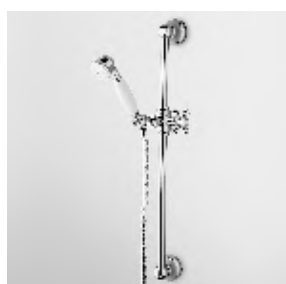

**Z9395P**  
**Z9395P.C40**  
**Z9395P.C41**  
cromo - chrome  
gold  
brushed gold

**ASTA MURALE SINGOLA**  
Con barra da 550 mm.  
Slide rail with adjustable bracket.  
Length 550 mm.

**Z93096**  
**Z93096.C40**  
**Z93096.C41**  
cromo - chrome  
gold  
brushed gold