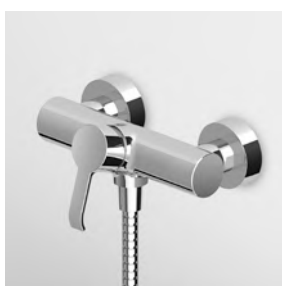

DOCCIA
Miscelatore monocomando esterno

Exposed single lever shower mixer.

ZON106
ZON106.C3

chromo - chrome
brushed nickel