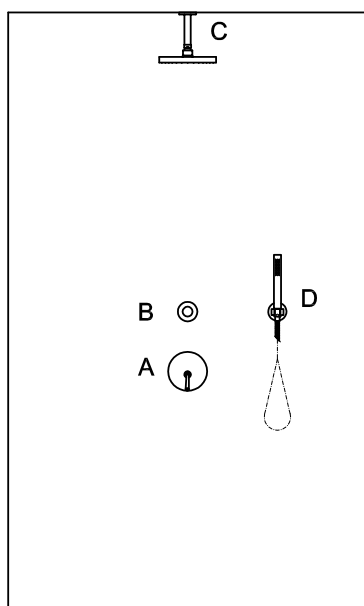

COMPOSIZIONE 3

A ZP1607
R99613

B Z94451
R99629

C Z94265
Z93026

D Z94177
Z93936
Z94130

TOTALE