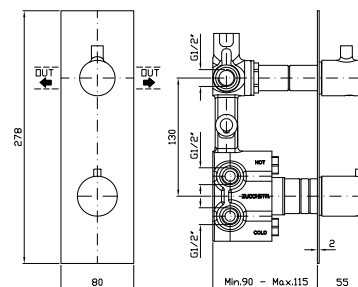

DEVIATORE 2 VIE
Senza apertura/chiusura acqua,
uscite da 1/2".

2 way diverter without water on/off
function, 1/2" outlets.

Parte esterna
External part

Z94597
Z94597.C3
Z94597.W1

Z94597.N1

Z94597.N7

cromo - chrome
brushed nickel
bianco opaco gofrato -
embossed matt white
nero opaco gofrato -
embossed matt black
nero soft touch -
black soft touch