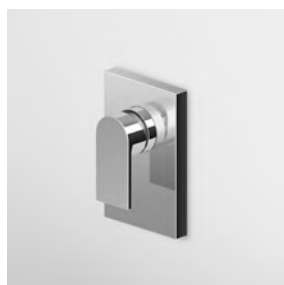

DOCCIA
Miscelatore monocomando incasso.

Built-in single lever shower mixer.

Parte esterna
External part

ZHI650
ZHI650.P70

cromo - chrome
PVD rose gold