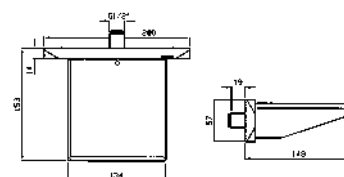

SOFFIONE LATERALE

A getto fisso per cabina doccia,
con sistema anticalcare.

Lateral shower head, simple jet,
for shower box, with anti-limescale
system.

Z92890
Z92890.C40
Z92890.C41

cromo - chrome
gold
brushed gold