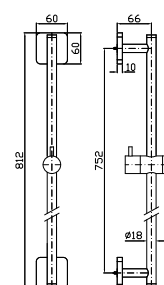

ASTA MURALE SINGOLA
Con barra da 800 mm.
Slide rail with adjustable bracket.
Length 800 mm.

Z95210
Z95210.P70

cromo - chrome
PVD rose gold