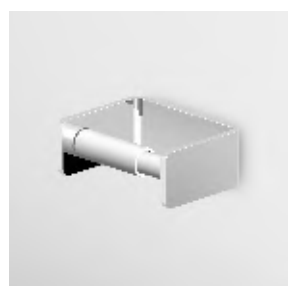

PORTA ROTOLO

Toilet paper holder.

ZAC730
ZAC730.C8

chromo - chrome
nickel