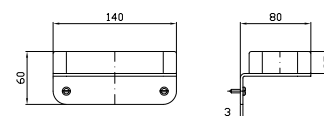

PORTA BICCHIERE

A muro con bicchiere in ceramica.

Ceramic wall tumbler holder.

- ZAD113 cromo - chrome
- ZAD113.C8 nickel
- ZAD113.C3 brushed nickel
- ZAD113.C40 gold
- ZAD113.C41 brushed gold
- ZAD113.C50 metal black
- ZAD113.C51 brushed metal black