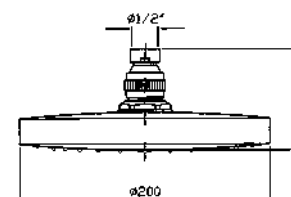

Soffioni Tondi

CODICE

SOFFIONE
In ottone, a getto fisso con sistema anticalcare.

Brass shower head, with anti-limescale system.

Z94194
Z94194.C40
Z94194.C41

cromo - chrome
gold
brushed gold

SOFFIONE Ø 210
In ottone, a getto fisso con sistema anticalcare.

Ø 210 mm brass shower head, with anti-limescale system.

Z94184
Z94184.C8
Z94184.C40
Z94184.C41

cromo - chrome
nickel
gold
brushed gold

SOFFIONE Ø 215
In ottone a getto fisso.

Ø 215 mm brass shower head.

Z94191
Z94191.C40
Z94191.C41

cromo - chrome
gold
brushed gold

SOFFIONE Ø 200
In ABS, a getto fisso con sistema anticalcare.

Ø 200 mm ABS shower head, with anti-limescale system.

Z94182
Z94182.C8
Z94182.C3
Z94182.C40
Z94182.C41
Z94182.C50
Z94182.C51

cromo - chrome
nickel
brushed nickel
gold
brushed gold
metal black
brushed metal black