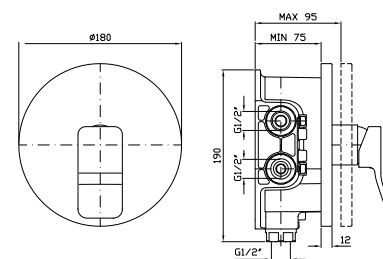

Zetasystem - corpo incasso universale
Zetasystem - universal built-in body R97800