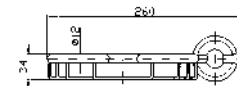

PORTA SALVIETTE
Lunghezza 43 cm.
Towel holder length 43 cm.

ZAC220
ZAC220.C40
ZAC220.C41

cromo - chrome
gold
brushed gold

PORTA SALVIETTE
Lunghezza 58 cm.
Towel holder length 58 cm.

ZAC221
ZAC221.C40
ZAC221.C41

cromo - chrome
gold
brushed gold

PORTA SALVIETTE
Lunghezza 73 cm.
Towel holder length 73 cm.

ZAC222
ZAC222.C40
ZAC222.C41

cromo - chrome
gold
brushed gold