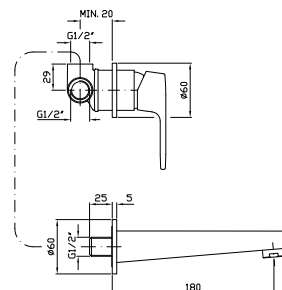

BIDET
Miscelatore monocomando con aeratore, scarico da 1¼", flessibili di collegamento.

Single lever bidet mixer with aerator, 1¼" pop-up waste, flexible tails.

ZSN304 cromo - chrome