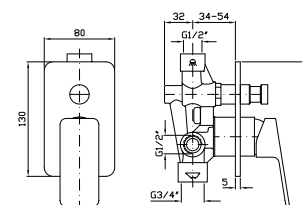

Parte incasso
Built-in part

R99684
R99684.C8
R99684.C3
R99684.C40
R99684.C41
R99684.C50
R99684.C51
R99684.W1

R99684.N1

cromo - chrome
nickel
brushed nickel
gold
brushed gold
metal black
brushed metal black
bianco opaco goffrato -
embossed matt white
nero opaco goffrato -
embossed matt black