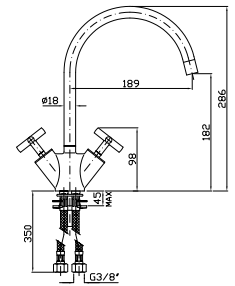

LAVABO
Batteria a 3 fori con bocca girevole,
aeratore, flessibili di collegamento.

3 hole basin mixer, swivel spout with
aerator, flexible tails.

ZD3434 cromo - chrome