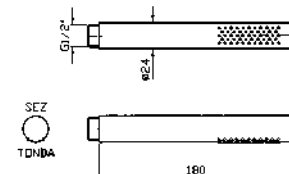

Z9380P
Z9380P.C3
Z9380P.W1
Z9380P.N1
Z9380P.N7

cromo - chrome
brushed nickel
bianco opaco gofrato -
embossed matt white
nero opaco gofrato -
embossed matt black
nero soft touch -
black soft touch

Z93781
Z93781.C3
Z93781.W1
Z93781.N1
Z93781.N7

cromo - chrome
brushed nickel
bianco opaco gofrato -
embossed matt white
nero opaco gofrato -
embossed matt black
nero soft touch -
black soft touch

Z93808
Z93808.C3
Z93808.W1
Z93808.N1
Z93808.N7

cromo - chrome
brushed nickel
bianco opaco gofrato -
embossed matt white
nero opaco gofrato -
embossed matt black
nero soft touch -
black soft touch

Z93934
Z93934.C3
Z93934.W1
Z93934.N1
Z93934.N7

cromo - chrome
brushed nickel
bianco opaco gofrato -
embossed matt white
nero opaco gofrato -
embossed matt black
nero soft touch -
black soft touch

Z93935
Z93935.C3
Z93935.W1
Z93935.N1
Z93935.N7

cromo - chrome
brushed nickel
bianco opaco gofrato -
embossed matt white
nero opaco gofrato -
embossed matt black
nero soft touch -
black soft touch

Z94177
Z94177.C3
Z94177.W1
Z94177.N1
Z94177.N7

cromo - chrome
brushed nickel
bianco opaco gofrato -
embossed matt white
nero opaco gofrato -
embossed matt black
nero soft touch -
black soft touch