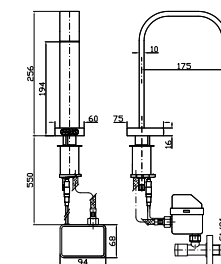

LAVABO
Batteria incasso a tre fori.
3 hole built-in basin mixer.

Parte esterna
External part

ZA5699

cromo - chrome