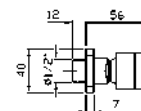

NEW

ASTA MURALE SINGOLA
Con barra da 800 mm.
Slide rail with adjustable bracket. Length 800 mm.

- Z95201 cromo - chrome
- Z95201.C8 nickel
- Z95201.C3 brushed nickel
- Z95201.C40 gold
- Z95201.C41 brushed gold
- Z95201.C50 metal black
- Z95201.C51 brushed metal black