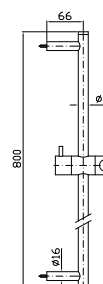

COMPLETO ASTA MURALE
Con barra da 800 mm, doccetta Z94743, flessibile da 1500 mm.

Complete slide rail length 800 mm, handshower Z94743, 1500 mm flexible hose.

Z95206

cromo - chrome