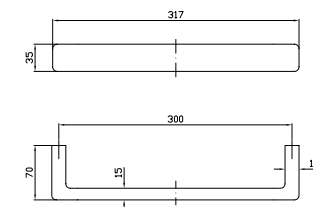

PORTA SALVIETTE
Lunghezza 45 cm.
Towel holder length 45 cm.

ZAD121
ZAD121.C8
ZAD121.C3
ZAD121.C40
ZAD121.C41
ZAD121.C50
ZAD121.C51
cromo - chrome
nickel
brushed nickel
gold
brushed gold
metal black
brushed metal black