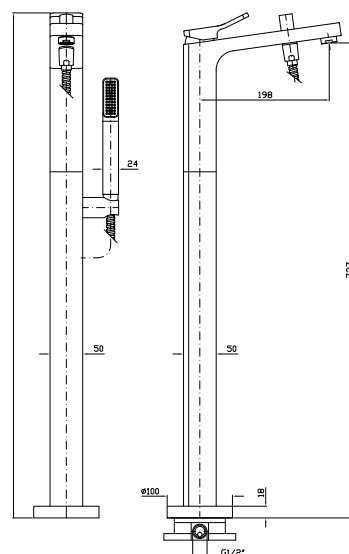

Parte incasso.
Built-in part.

R99676