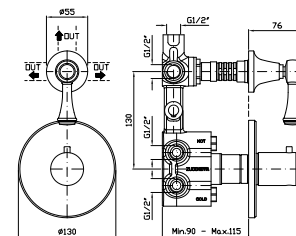

Parte incasso
Built-in part

R97815