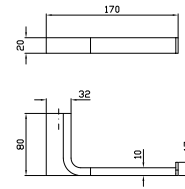

APPENDIABITI
Hook.

ZAD650
ZAD650.P70

cromo - chrome
PVD rose gold