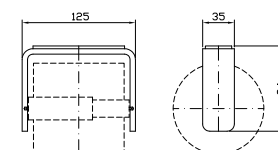

Towel holder.

ZAC750
ZAC750.C8

chromo - chrome
nickel

Lunghezza 30 cm.

Towel holder length 30 cm.

ZAC720
ZAC720.C8

chromo - chrome
nickel

Lunghezza 45 cm.

Towel holder length 45 cm.

ZAC721
ZAC721.C8

chromo - chrome
nickel

Lunghezza 55 cm.

Towel holder length 55 cm.

ZAC722
ZAC722.C8

chromo - chrome
nickel

Hook.

ZAC751
ZAC751.C8

chromo - chrome
nickel

Toilet paper holder.

ZAC730
ZAC730.C8

chromo - chrome
nickel