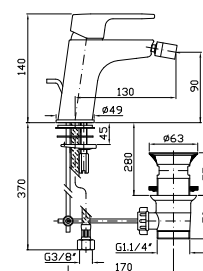

VASCA-DOCCIA
Miscelatore monocomando incasso con deviatore.

Built-in single lever bath-shower mixer with diverter.

Parte esterna
External part

ZSN134 cromo - chrome