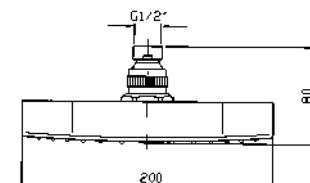

SOFFIONE 170X170
In acciaio inox ad incasso con luce centrale, autoalimentato, non necessita di collegamento con la rete elettrica.

170x170 stainless steel built-in shower head with led light, self powered, power connection not required, polished or brushed.

- **Z94156** cromo - chrome
- **Z94156.C3** brushed nickel
- **Z94156.W1** bianco opaco gofrato - embossed matt white
- **Z94156.N1** nero opaco gofrato - embossed matt black

Portata minima richiesta / Minimum flowrate requested : 5 lt. / min.

SOFFIONE 170X170
In acciaio inox ad incasso con luce centrale e trasformatore. Necessita di interruttore.

170x170 stainless steel built-in shower head with led light and transformer, polished or brushed. To be combined with a switch.

- **Z94155** cromo - chrome
- **Z94155.C3** brushed nickel
- **Z94155.W1** bianco opaco gofrato - embossed matt white
- **Z94155.N1** nero opaco gofrato - embossed matt black

Portata minima richiesta / Minimum flowrate requested : 5 lt. / min.

SOFFIONE 350X350
In acciaio inox a soffitto con getto a pioggia.

350x350 ceiling mounted stainless steel rain shower system.

- **Z94163** cromo - chrome

SOFFIONE 200X200
In ABS, a getto fisso con sistema anticalcare.

200x200 ABS shower head with anti-limescale system.

- **Z94183** cromo - chrome
- **Z94183.C8** nickel
- **Z94183.C3** brushed nickel
- **Z94183.C40** gold
- **Z94183.C41** brushed gold
- **Z94183.C50** metal black
- **Z94183.C51** brushed metal black