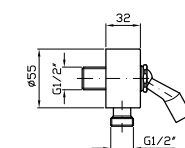

**APPENDIDOCCIA DUPLEX**  
Da 1/2"x1/2" con forcella orientabile.  
Per gruppo incasso.

Wall-mounted shower support,  
1/2" hose connection.

**Z9397P** cromo - chrome  
**Z9397P.C8** nickel  
**Z9397P.C3** brushed nickel  
**Z9397P.C40** gold  
**Z9397P.C41** brushed gold  
**Z9397P.C50** metal black  
**Z9397P.C51** brushed metal black