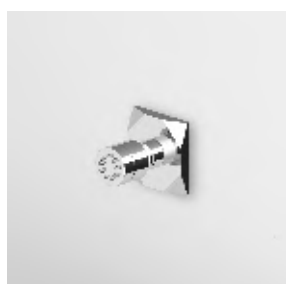

SOFFIONE LATERALE
A getto fisso per cabina doccia, con sistema anticalcare.

Lateral shower head, simple jet, for shower box, with anti-limescale system.

Z92890
Z92890.C40
Z92890.C41

cromo - chrome
gold
brushed gold