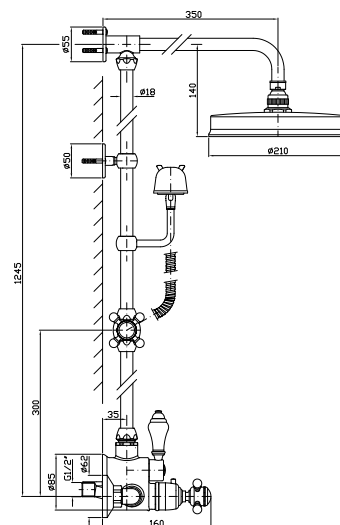

SOFFIONE
In ottone, a getto fisso con sistema anticalcare, Ø 210 mm.

Brass shower head, with anti-limescale system Ø 210 mm.

Z94184
Z94184.C8
Z94184.C40
Z94184.C41

cromo - chrome
nickel
gold
brushed gold