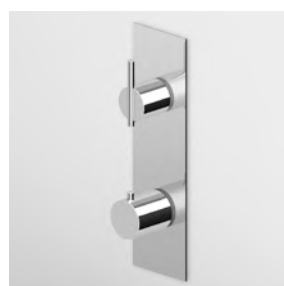

DOCCIA CON DEVIATORE 2 VIE
Termostatico incasso da 1/2"
e deviatore a 2 vie con
apertura/chiusura acqua.

1/2" built-in thermostatic shower
mixer and 2 way diverter with water
on/off function.

Parte esterna
External part

ZXS646

cromo - chrome