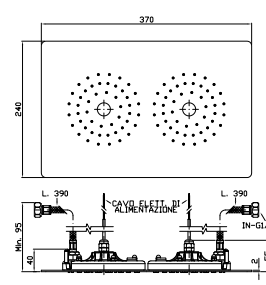

370x240 stainless steel built-in multifunction system with 2 led lights and transformer, polished or brushed.

To be combined with a switch.

Z94147  
Z94147.C3  
Z94147.W1  
Z94147.N1

cromo - chrome  
brushed nickel  
bianco opaco gofrato -  
embossed matt white  
nero opaco gofrato -  
embossed matt black