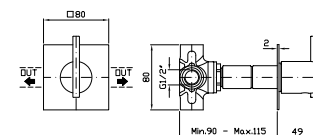

DOCCIA
Termostatico incasso da 1/2",
con 4 rubinetti d'arresto.

1/2" built-in thermostatic shower
mixer with 4 stop valves.

Parte esterna
External part

ZXS662

cromo - chrome

Parte incasso
Built-in part

R97823

DOCCIA CON DEVIATORE 2 VIE
Termostatico incasso da 1/2"
e deviatore a 2 vie con
apertura/chiusura acqua.

1/2" built-in thermostatic shower
mixer and 2 way diverter with water
on/off function.

Parte esterna
External part

ZXS646

cromo - chrome

Parte incasso
Built-in part

R97810

DEVIATORE 2 VIE
Senza apertura/chiusura acqua,
uscite da 1/2".

2 way diverter without water on/off
function, 1/2" outlets.

Parte esterna
External part

Z94602

cromo - chrome

Parte incasso
Built-in part

R97830