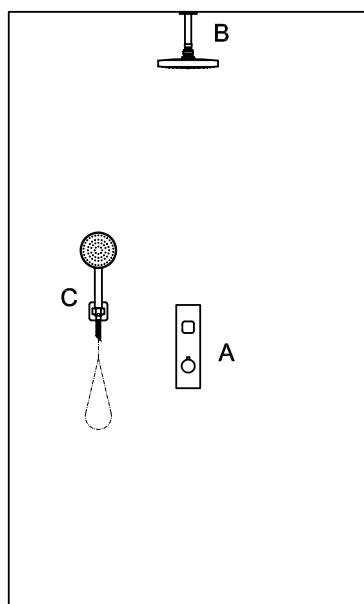

COMPOSIZIONE 3

A ZIN646
R97810

B Z94183
Z93026

C Z93938
Z94740
Z93867

TOTALE