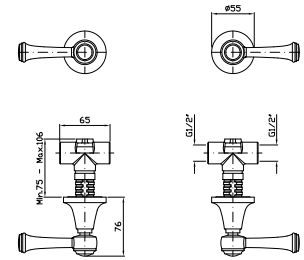

Parte incasso
Built-in part

R99503