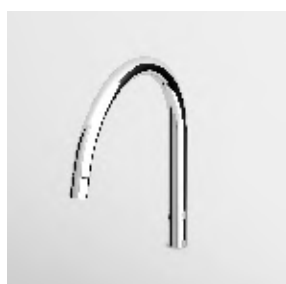

BOCCA GIREVOLE
Per lavabo/lavello.
Basin/sink swivel spout.

Z92024
Z92024.C3
Z92024.W1
Z92024.N1

cromo - chrome
brushed nickel
bianco opaco gofrato -
embossed matt white
nero opaco gofrato -
embossed matt black