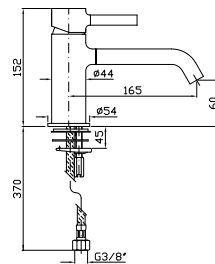

LAVABO
Miscelatore monocomando con prolunga, aeratore, scarico da 1¼", flessibili di collegamento.

Single lever basin mixer with extension, aerator, 1¼" pop-up waste, flexible tails.

ZP6218
ZP6218.C3
ZP6218.W1
ZP6218.N1
ZP6218.N7

cromo - chrome
brushed nickel
bianco opaco gofrato - embossed matt white
nero opaco gofrato - embossed matt black
nero soft touch - black soft touch