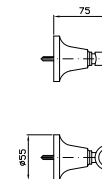

**PORTA SALVIETTE**  
Lunghezza 35 cm.  
  
Towel holder length 35 cm.

ZAD420  
ZAD420.C8  
ZAD420.C40  
ZAD420.C41  
  
cromo - chrome  
nickel  
gold  
brushed gold

**PORTA SALVIETTE**  
Lunghezza 50 cm.  
  
Towel holder length 50 cm.