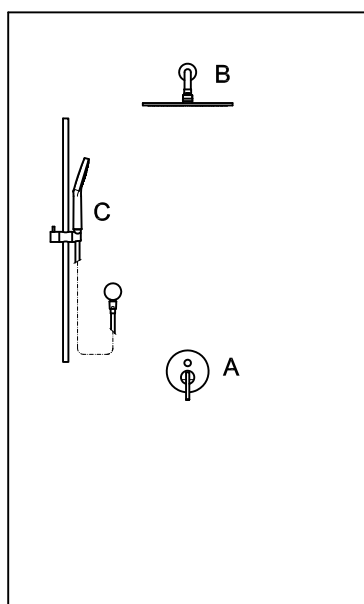

COMPOSIZIONE 3

A ZCL656
R99684

B Z94266
Z93027

C Z95202
Z9380P

TOTALE