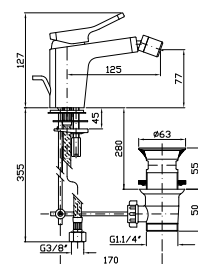

LAVABO
Miscelatore monocomando incasso con aeratore.

Built-in single lever basin mixer with aerator.

Parte esterna
External part

ZP7292
ZP7292.C8

cromo - chrome
nickel