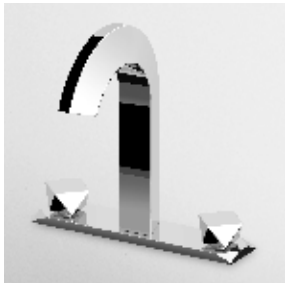

LAVABO
Batteria incasso a 3 fori.

LAVABO
Batteria a tre fori con flessibili di collegamento, scarico da 1/4".

3 hole basin mixer with flexible tails,
1/4" pop-up waste.

ZW5418
ZW5418.C40
ZW5418.C41

cromo - chrome
gold
brushed gold