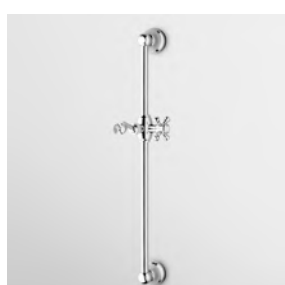

ASTA MURALE SINGOLA
Con barra da 550 mm.
Slide rail with adjustable bracket.
Length 550 mm.

Z93096
Z93096.C40
Z93096.C41

cromo - chrome
gold
brushed gold