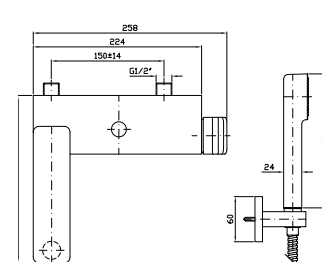

DOCCIA
Miscelatore monocomando
incasso.

Built-in single lever shower mixer.

Parte esterna
External part

ZP7615
ZP7615.C8

cromo - chrome
nickel

Parte incasso
Built-in part

R99613

DOCCIA
Miscelatore monocomando incasso
per corpo incasso universale
Zetasystem R97800.

Built-in single lever shower mixer
for Zetasystem (R97800) - universal
built-in body.

Parte esterna
External part

ZP7090
ZP7090.C8

cromo - chrome
nickel

Zetasystem - corpo incasso universale
Zetasystem - universal built-in body R97800

BORDO-VASCA
Miscelatore monocomando 4 fori,
doccia estraibile Z94725, flessibile da
1500 mm.

4 hole bath tub single lever mixer,
pull-out handshower Z94725,
1500 mm flexible hose.

Struttura bordo vasca vedi pag. 380
Fixing structure see pag. 380

ZP7168
ZP7168.C8

cromo - chrome
nickel

Per versione C8, doccetta Z94177
For C8 finishes, handshower Z94177

VASCA-DOCCIA
Miscelatore monocomando esterno
con deviatore, aeratore, completo
doccia.

Exposed single lever bath-shower
mixer with diverter, aerator,
handshower set.

ZP7149
ZP7149.C8

cromo - chrome
nickel

Per versione C8, doccetta Z94177
For C8 finishes, handshower Z94177