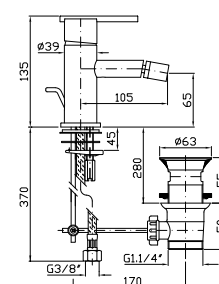

LAVABO
Miscelatore monocomando con aeratore, scarico da 1¼", flessibili di collegamento.

Single lever basin mixer with aerator, 1¼" pop-up waste, flexible tails.

Senza scarico.
Without pop-up waste.

ZXS681

Cromo - chrome

ZXS684

Cromo - chrome

LAVABO
Miscelatore monocomando con bocca prolungata, aeratore, scarico da 1¼", flessibili di collegamento.

Single lever basin mixer with extended spout, aerator, 1¼" pop-up waste, flexible tails.

Senza scarico.
Without pop-up waste.

ZXS683

Cromo - chrome

ZXS680

Cromo - chrome

COMPLETO DI PROLUNGAMENTO
Per lavabo.
Prolungamento 190 mm.

Extension Kit, 190 mm for basin mixer.

R98820

Cromo - chrome

LAVABO
Miscelatore monocomando incasso due fori con aeratore.
Lunghezza bocca 170 mm.

2 hole built-in single lever basin mixer with aerator.
Spout projection 170 mm.

Parte esterna
External part

ZXS633

Cromo - chrome

Parte incasso
Built-in part

R99499

BIDET
Miscelatore monocomando con aeratore, scarico da 1¼", flessibili di collegamento.

Single lever bidet mixer with aerator, 1¼" pop-up waste, flexible tails.

ZXS303

Cromo - chrome