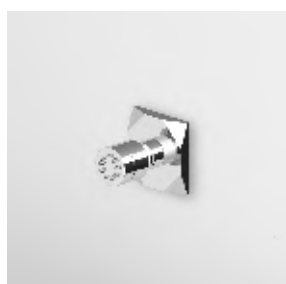

SOFFIONE LATERALE

A getto fisso per cabina doccia,
con sistema anticalcare.

Lateral shower head, simple jet,
for shower box, with anti-limescale
system.

Z92890
Z92890.C40
Z92890.C41

cromo - chrome
gold
brushed gold