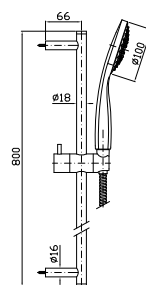

**Z95201**

cromo - chrome

Slide rail with adjustable bracket,  
Length 800 mm.

NEW

**COMPLETO ASTA MURALE**  
Con barra da 800 mm, doccetta Z94743, flessibile da 1500 mm.

**Z95206**

cromo - chrome

Complete slide rail length 800 mm,  
handshower Z94743, 1500 mm  
flexible hose.