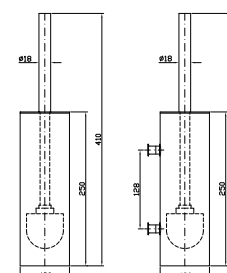

A muro.

WC brush set, wall mounted.

ZAC356
ZAC356.C3

cromo - chrome
brushed nickel