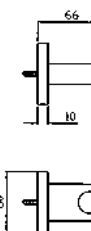

Z9395P  
Z9395P.C40  
Z9395P.C41

cromo - chrome  
gold  
brushed gold

**APPENDIDOCCIA FISSO**  
Per gruppo esterno.  
  
Handshower support for exposed mixer.

Z93945  
Z93945.P70

cromo - chrome  
PVD rose gold