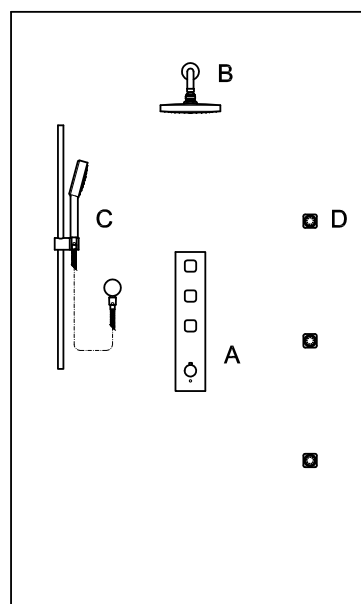

COMPOSIZIONE 4

A ZIN661
R97822

B Z94182
Z93027

C Z95205
Z9380P

D Z92899 (x3)

TOTALE