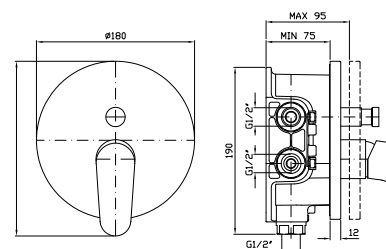

Zetasystem - corpo incasso universale
Zetasystem - universal built-in body

R97800