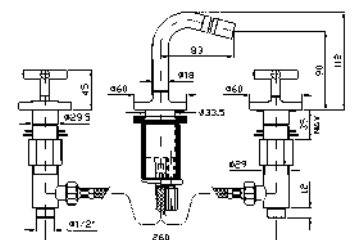

LAVABO-LAVELLO
Monoforo con bocca girevole,
aeratore, flessibili di collegamento.

Single hole basin-sink mixer, swivel
spout with aerator, flexible tails.

ZD3687 cromo - chrome

LAVABO
Batteria a 3 fori con bocca girevole,
aeratore, flessibili di collegamento.

3 hole basin mixer, swivel spout with
aerator, flexible tails.

ZD3434 cromo - chrome

LAVABO
Batteria incasso a 3 fori con aeratore.

3 hole built-in basin mixer, with
aerator.

Parte esterna
External part

ZD3699 cromo - chrome

Parte incasso con elementi liberi,
distanza variabile.

Built-in part, not assembled,
variable distance.

R99504

Parte incasso con corpo unico,
interasse 200 mm.

Assembled built-in part, interaxe
200 mm.

R99500

BIDET
Monoforo con bocca girevole,
aeratore, flessibili di collegamento.

Single hole bidet mixer, swivel spout
with aerator, flexible tails.

ZD3321 cromo - chrome

BIDET
Batteria a tre fori con bocca girevole,
aeratore, flessibili di collegamento.

3 hole bidet mixer, swivel spout with
aerator, flexible tails.

ZD3650 cromo - chrome