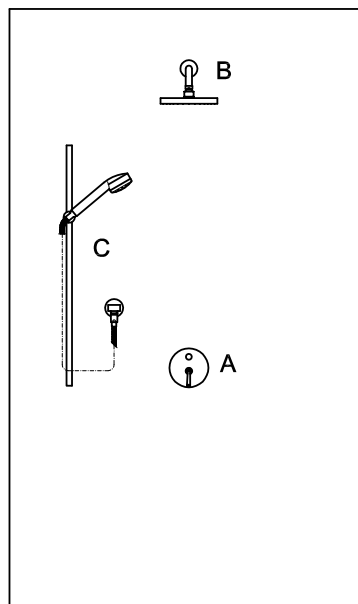

COMPOSIZIONE 2

A ZP1605
R99614

B Z94265
Z93027

C Z95203
Z93807

TOTALE