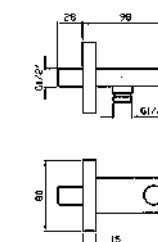

APPENDIDOCZIA DUPLEX

Da 1/2"x1/2".
Per gruppo incasso.

Wall-mounted shower support,
1/2" hose connection.

Z93938
Z93938.C8
Z93938.C3
Z93938.C40
Z93938.C41
Z93938.C50
Z93938.C51
Z93938.W1

cromo - chrome
nickel
brushed nickel
gold
brushed gold
metal black
brushed metal black
bianco opaco gofrato -
embossed matt white
nero opaco gofrato -
embossed matt black

Z93938.N1