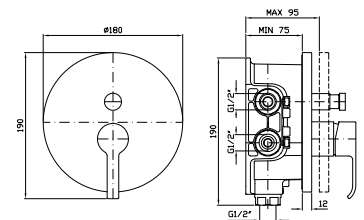

Zetasystem - corpo incasso universale
Zetasystem - universal built-in body

R97800