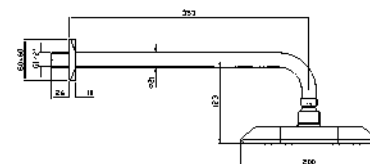

SOFFIONE
In ottone, a getto fisso con sistema anticalcare.

Brass shower head with anti-limescale system.

Z94194
Z94194.C40
Z94194.C41

cromo - chrome
gold
brushed gold

BRACCIO DOCCIA
A soffitto. Lunghezza 130 mm.

Ceiling mounted shower arm.
Length 130 mm.

Z93031
Z93031.C40
Z93031.C41

cromo - chrome
gold
brushed gold