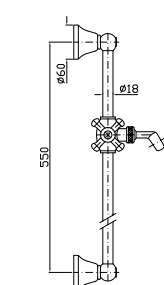

ASTA MURALE SINGOLA
Con barra da 700 mm.
Slide rail with adjustable bracket.
Length 700 mm.

Z93101
Z93101.C8
Z93101.C40
Z93101.C41

cromo - chrome
nickel
gold
brushed gold