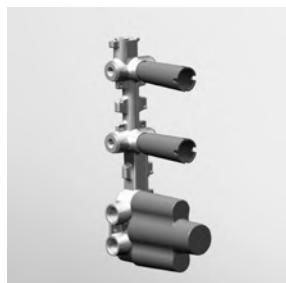

Parte incasso
Built-in part

R97821