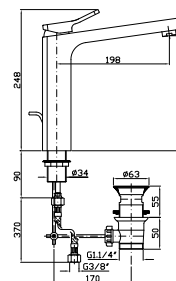

LAVABO
Miscelatore monocomando con aeratore, flessibili di collegamento, senza scarico.

Single lever basin mixer with aerator, flexible tails, without pop-up waste.

Prolungamento 100 mm
Extension kit 100 mm

ZP7293
ZP7293.C8

cromo - chrome
nickel

R99524
R99524.C8

cromo - chrome
nickel