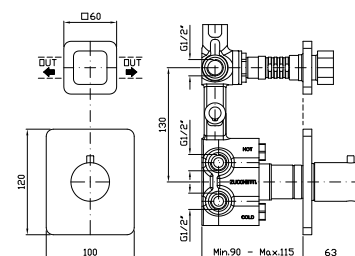

DEVIATORE 2 VIE
Senza apertura/chiusura acqua,
uscite da 1/2".

2 way diverter without water on/off
function, 1/2" outlets.

Parte esterna
External part

Z94592
Z94592.C8

cromo - chrome
nickel