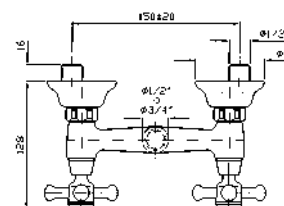

DOCCIA
Termostatico incasso da 1/2",
con rubinetto d'arresto.

1/2" built-in thermostatic shower
mixer with stop valve.

Parte esterna
External part

Z46659 cromo - chrome
Z46659.C40 gold
Z46659.C41 brushed gold