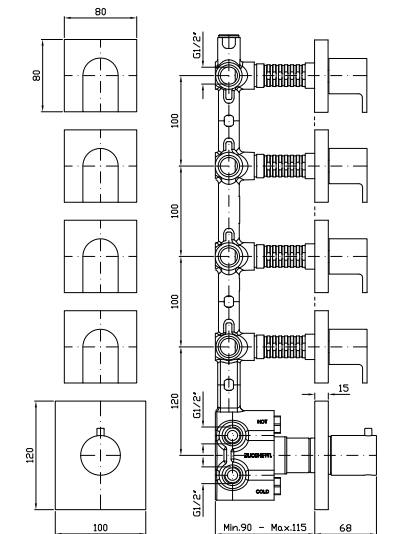

NEW

DOCCIA
Termostatico incasso da 1/2",
con 2 rubinetti d'arresto.

1/2" built-in thermostatic shower
mixer with 2 stop valves.

Parte esterna
External part

ZHI660
ZHI660.P70

cromo - chrome
PVD rose gold

Parte incasso
Built-in part

R97821

NEW

DOCCIA
Termostatico incasso da 1/2",
con 3 rubinetti d'arresto.

1/2" built-in thermostatic shower
mixer with 3 stop valves.

Parte esterna
External part

ZHI661
ZHI661.P70

cromo - chrome
PVD rose gold

Parte incasso
Built-in part

R97822

NEW

DOCCIA
Termostatico incasso da 1/2",
con 4 rubinetti d'arresto.

1/2" built-in thermostatic shower
mixer with 4 stop valves.

Parte esterna
External part

ZHI662
ZHI662.P70

cromo - chrome
PVD rose gold

Parte incasso
Built-in part

R97823