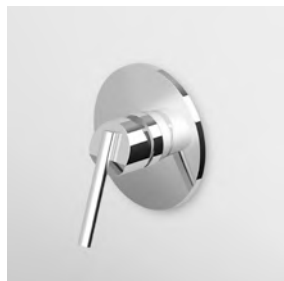

cromo - chrome  
nero soft touch -  
black soft touch

**DOCCIA**  
Miscelatore monocomando esterno.

Exposed single lever shower mixer.

ZCL076  
ZCL076.N7

cromo - chrome  
nero soft touch -  
black soft touch