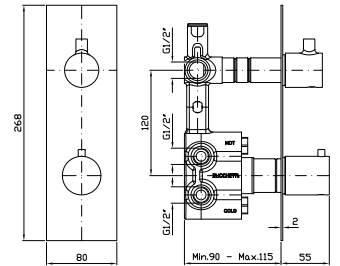

DOCCIA
Termostatico incasso da 1/2",
con 2 rubinetti d'arresto.

1/2" built-in thermostatic shower
mixer with 2 stop valves.

ZT28660
ZT28660.C3
ZT28660.W1

cromo - chrome
brushed nickel
bianco opaco gofrato -
embossed matt white
nero opaco gofrato -
embossed matt black
nero soft touch -
black soft touch

Parte esterna
External part

ZT28660.N1
ZT28660.N7