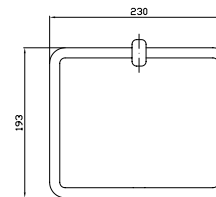

APPENDIABITO

Hook.

ZAD150
ZAD150.C8
ZAD150.C3
ZAD150.C40
ZAD150.C41
ZAD150.C50
ZAD150.C51

cromo - chrome
nickel
brushed nickel
gold
brushed gold
metal black
brushed metal black