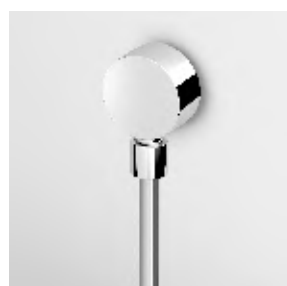

PRESA ACQUA

Da 1/2"x1/2".
Per gruppo incasso.

Wall elbow, 1/2"x1/2".

Z9380P
Z9380P.C8
Z9380P.C3
Z9380P.C40
Z9380P.C41
Z9380P.C50
Z9380P.C51
Z9380P.P70
Z9380P.N7

cromo - chrome
nickel
brushed nickel
gold
brushed gold
metal black
brushed metal black
PVD rose gold
nero soft touch -
black soft touch
bianco opaco gofrato -
embossed matt white
nero opaco gofrato -
embossed matt black

Z9380P.W1

Z9380P.N1