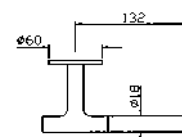

Towel holder, length 45 cm.

ZAC621
ZAC621.C3
ZAC621.W1

ZAC621.N1

ZAC621.N7

cromo - chrome
brushed nickel
bianco opaco gofrato -
embossed matt white
nero opaco gofrato -
embossed matt black
nero soft touch -
black soft touch

Towel holder, length 60 cm.

ZAC622
ZAC622.C3
ZAC622.W1

ZAC622.N1

ZAC622.N7

cromo - chrome
brushed nickel
bianco opaco gofrato -
embossed matt white
nero opaco gofrato -
embossed matt black
nero soft touch -
black soft touch

Ring towel holder.

ZAC625
ZAC625.C3
ZAC625.W1

ZAC625.N1

ZAC625.N7

cromo - chrome
brushed nickel
bianco opaco gofrato -
embossed matt white
nero opaco gofrato -
embossed matt black
nero soft touch -
black soft touch

Hook.

ZAC650
ZAC650.C3
ZAC650.W1

ZAC650.N1

ZAC650.N7

cromo - chrome
brushed nickel
bianco opaco gofrato -
embossed matt white
nero opaco gofrato -
embossed matt black
nero soft touch -
black soft touch

Double hook.

ZAC651
ZAC651.C3
ZAC651.W1

ZAC651.N1

ZAC651.N7

cromo - chrome
brushed nickel
bianco opaco gofrato -
embossed matt white
nero opaco gofrato -
embossed matt black
nero soft touch -
black soft touch

Toilet-paper holder.

ZAC630
ZAC630.C3
ZAC630.W1

ZAC630.N1

ZAC630.N7

cromo - chrome
brushed nickel
bianco opaco gofrato -
embossed matt white
nero opaco gofrato -
embossed matt black
nero soft touch -
black soft touch