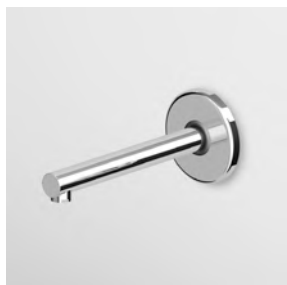

BOCCA
Bocca di erogazione L.170 mm.

Wall spout L.170 mm.

Z92173

cromo - chrome