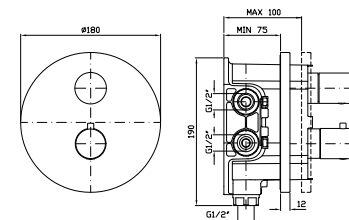

Zetasystem - corpo incasso universale
Zetasystem - universal built-in body