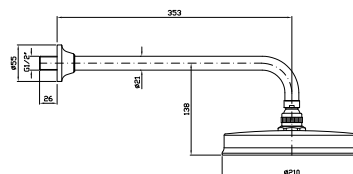

SOFFIONE
In ottone, a getto fisso con sistema anticalcare, Ø210 mm.

Brass shower head with anti-limescale system, Ø210 mm.

Z94184
Z94184.C8
Z94184.C40
Z94184.C41

cromo - chrome
nickel
gold
brushed gold

BRACCIO DOCCIA
A soffitto. Lunghezza 130 mm.

Ceiling mounted shower arm. Length 130 mm.

Z92971
Z92971.C8
Z92971.C40
Z92971.C41

cromo - chrome
nickel
gold
brushed gold