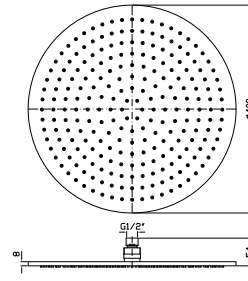

SISTEMA MULTIFUNZIONE 170X170

In acciaio inox ad incasso con luce centrale e trasformatore. Necessita di interruttore.

170x170 stainless steel built-in multifunction system with led light and transformer, polished or brushed. To be combined with a switch.

Z94155
Z94155.C3
Z94155.W1
Z94155.N1

cromo - chrome
brushed nickel
bianco opaco gofrato -
embossed matt white
nero opaco gofrato -
embossed matt black