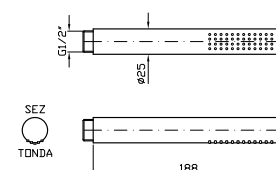

FLESSIBILE
In ottone.
Lunghezza 1500 mm.

Z93867

cromo - chrome

Brass flexible hose.
Length 1500 mm.