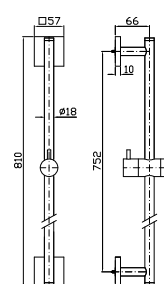

ASTA MURALE SINGOLA
Con barra da 800 mm.
Slide rail with adjustable bracket.
Length 800 mm.

Z93107
Z93107.C8
Z93107.C40
Z93107.C41

cromo - chrome
nickel
gold
brushed gold