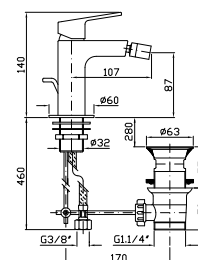

VASCA-DOCCIA
Miscelatore monocomando esterno con deviatore, aeratore, completo doccia.

Exposed single lever bath-shower mixer with diverter, aerator, handshower set.

Per versioni in finitura, doccetta Z94177.
Handshower Z94177 on finishing versions.

ZIN102
ZIN102.C8
ZIN102.C3
ZIN102.C40
ZIN102.C41
ZIN102.C50
ZIN102.C51
ZIN102.W1

ZIN102.N1

cromo - chrome
nickel
brushed nickel
gold
brushed gold
metal black
brushed metal black
bianco opaco goffrato -
embossed matt white
nero opaco goffrato -
embossed matt black