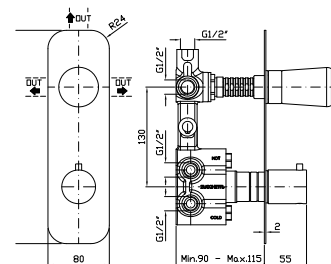

Parte incasso
Built-in part

R97815