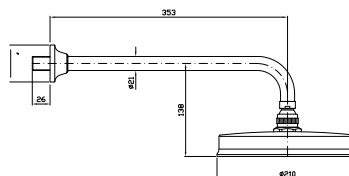

nickel

**Z94184.C40**

gold

**Z94184.C41**

brushed gold

**BRACCIO DOCCIA**

A parete. Lunghezza 350 mm.

Wall mounted shower arm.  
Length 350 mm.