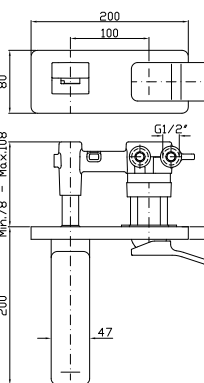

Parte incasso
Built-in part

R99799