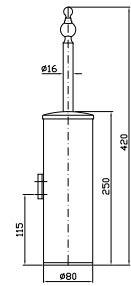

APPENDIABITI DOPPIO

Double hook.

ZAD450
ZAD450.C8
ZAD450.C40
ZAD450.C41

cromo - chrome
nickel
gold
brushed gold

PORTA ROTOLO

Con coperchio.

Toilet-paper holder with cover.

ZAD431
ZAD431.C8
ZAD431.C40
ZAD431.C41

cromo - chrome
nickel
gold
brushed gold

PORTA SCOPINO

A muro.

WC brush set, wall mounted.

ZAD455
ZAD455.C8
ZAD455.C40
ZAD455.C41

cromo - chrome
nickel
gold
brushed gold