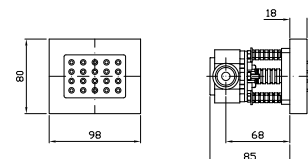

Parte incasso
Built-in part

R99510