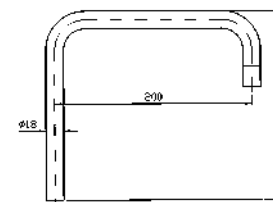

BOCCA GIREVOLE
Per catino.
Basin swivel spout.

Z92023
Z92023.C3
Z92023.W1
Z92023.N1

cromo - chrome
brushed nickel
bianco opaco goffrato -
embossed matt white
nero opaco goffrato -
embossed matt black