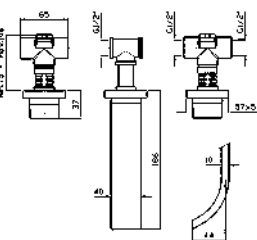

Parte incasso con elementi liberi,
distanza variabile.
Built-in part, not assembled, variable
distance.

R99504