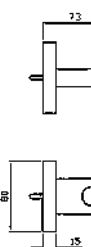

APPENDIDOCCIA FISSO
Per gruppo esterno.

Handshower support for exposed mixer.

Z93791
Z93791.C8
Z93791.C40
Z93791.C41

cromo - chrome
nickel
gold
brushed gold

APPENDIDOCCIA FISSO
In metallo. Per gruppo esterno.

Metal handshower support for exposed mixer.

Z93781
Z93781.C8
Z93781.C3
Z93781.C40
Z93781.C41
Z93781.C50
Z93781.C51
Z93781.P70
Z93781.N7

Z93781.W1
Z93781.N1

cromo - chrome
nickel
brushed nickel
gold
brushed gold
metal black
brushed metal black
PVD rose gold
nero soft touch -
black soft touch
bianco opaco gofrato -
embossed matt white
nero opaco gofrato -
embossed matt black

APPENDIDOCCIA FISSO
In ABS. Per gruppo esterno.

ABS handshower support for exposed mixer.

Z93782
Z93782.C3

cromo - chrome
brushed nickel

APPENDIDOCCIA
Con forcella orientabile.
Per gruppo esterno.

Handshower support with ball-joint, for exposed mixers.

Z9395P
Z9395P.C40
Z9395P.C41

cromo - chrome
gold
brushed gold

APPENDIDOCCIA FISSO
Per gruppo esterno.

Handshower support for exposed mixer.

Z93945
Z93945.P70

cromo - chrome
PVD rose gold

APPENDIDOCCIA FISSO
Per gruppo esterno.

Handshower support for exposed mixer.

Z93934
Z93934.C3
Z93934.N7

Z93934.W1
Z93934.N1

cromo - chrome
brushed nickel
nero soft touch -
black soft touch
bianco opaco gofrato -
embossed matt white
nero opaco gofrato -
embossed matt black