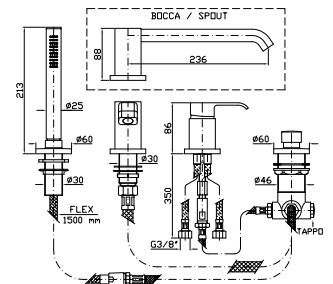

VASCA-DOCCIA
Miscelatore monocomando incasso con deviatore.

Built-in single lever bath-shower mixer with diverter.

Parte esterna
External part

ZON127
ZON127.C3

chromo - chrome
brushed nickel