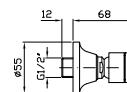

ASTA MURALE SINGOLA
Con barra da 800 mm.

Slide rail with adjustable bracket.
Length 800 mm.

Z93107
Z93107.C8
Z93107.C40
Z93107.C41
cromo - chrome
nickel
gold
brushed gold