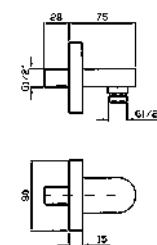

PRESA ACQUA
Da 1/2"x1/2".
Per gruppo incasso.
Wall elbow 1/2" x 1/2".

Z93805
Z93805.C8
Z93805.C3
Z93805.C40
Z93805.C41
Z93805.C50
Z93805.C51
Z93805.W1
Z93805.N1
cromo - chrome
nickel
brushed nickel
gold
brushed gold
metal black
brushed metal black
bianco opaco goffrato -
embossed matt white
nero opaco goffrato -
embossed matt black