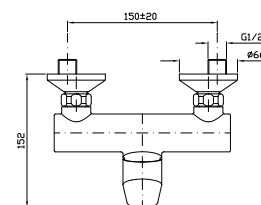

DOCCIA
Miscelatore monocomando incasso.

Built-in single lever shower mixer.

Parte esterna
External part

ZSN129

cromo - chrome