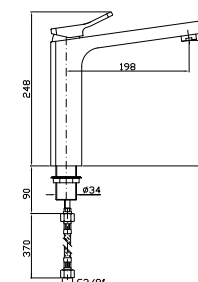

BIDET
Miscelatore monocomando con aeratore, scarico da 1¼", flessibili di collegamento.

Single lever bidet mixer with aerator, 1¼" pop-up waste, flexible tails.

ZP7329
ZP7329.C8

cromo - chrome
nickel