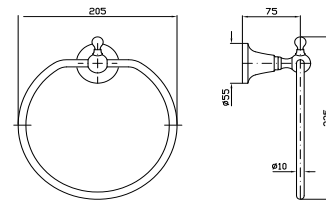

PORTA SAPONE

A muro con piattino in ceramica.

Ceramic wall soap dish.

ZAD410
ZAD410.C8
ZAD410.C40
ZAD410.C41

cromo - chrome
nickel
gold
brushed gold