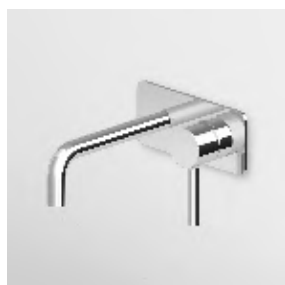

LAVABO
Miscelatore monocomando incasso
con aeratore.
Lunghezza bocca 175 mm.

Built-in single lever basin mixer with
aerator. Spout projection 175 mm.

Parte esterna
External part

ZP6032
ZP6032.C3
ZP6032.W1

ZP6032.N1

ZP6032.N7

cromo - chrome
brushed nickel
bianco opaco gofrato -
embossed matt white
nero opaco gofrato -
embossed matt black
nero soft touch -
black soft touch