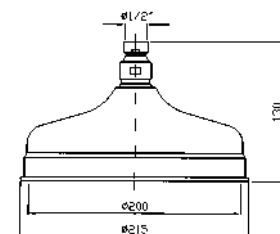

SOFFIONE Ø 200
In ABS, a getto fisso con sistema anticalcare.

Ø 200 mm ABS shower head, with anti-limescale system.

Z94182
Z94182.C8
Z94182.C3
Z94182.C40
Z94182.C41
Z94182.C50
Z94182.C51

cromo - chrome
nickel
brushed nickel
gold
brushed gold
metal black
brushed metal black