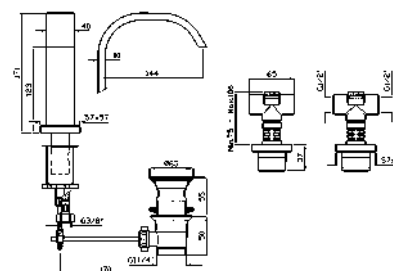

Parte incasso
Built-in part

R99503