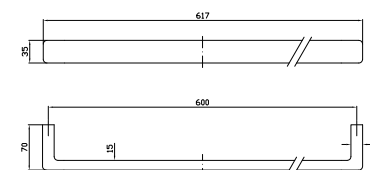

Jingle Accessori

CODICE

ZAD120
ZAD120.C8
ZAD120.C3
ZAD120.C40
ZAD120.C41
ZAD120.C50
ZAD120.C51
cromo - chrome
nickel
brushed nickel
gold
brushed gold
metal black
brushed metal black

ZAC920
ZAC920.C8
ZAC920.C3
ZAC920.C40
ZAC920.C41
ZAC920.C50
ZAC920.C51
cromo - chrome
nickel
brushed nickel
gold
brushed gold
metal black
brushed metal black

ZAD121
ZAD121.C8
ZAD121.C3
ZAD121.C40
ZAD121.C41
ZAD121.C50
ZAD121.C51
cromo - chrome
nickel
brushed nickel
gold
brushed gold
metal black
brushed metal black

ZAC921
ZAC921.C8
ZAC921.C3
ZAC921.C40
ZAC921.C41
ZAC921.C50
ZAC921.C51
cromo - chrome
nickel
brushed nickel
gold
brushed gold
metal black
brushed metal black

ZAD122
ZAD122.C8
ZAD122.C3
ZAD122.C40
ZAD122.C41
ZAD122.C50
ZAD122.C51
cromo - chrome
nickel
brushed nickel
gold
brushed gold
metal black
brushed metal black

ZAC922
ZAC922.C8
ZAC922.C3
ZAC922.C40
ZAC922.C41
ZAC922.C50
ZAC922.C51
cromo - chrome
nickel
brushed nickel
gold
brushed gold
metal black
brushed metal black