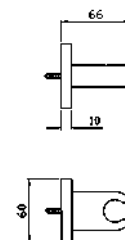

ASTA MURALE SINGOLA
Con barra da 800 mm.

Slide rail with adjustable bracket. Length 800 mm.

Z95214
Z95214.C8

cromo - chrome
nickel