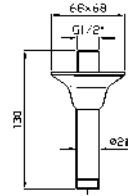

BRACCIO DOCCIA
A soffitto. Lunghezza 300 mm.

Ceiling mounted shower arm.
Length 300 mm.

Z93029
Z93029.C8
Z93029.C40
Z93029.C41

cromo - chrome
nickel
gold
brushed gold