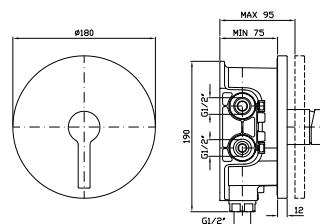

Zetasystem - corpo incasso universale
Zetasystem - universal built-in body R97800