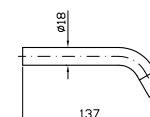

BOCCA
Per incasso lavabo, lunga.
Basin built-in long spout.

Z92026
Z92026.C3
Z92026.W1
Z92026.N1

cromo - chrome
brushed nickel
bianco opaco goffrato -
embossed matt white
nero opaco goffrato -
embossed matt black