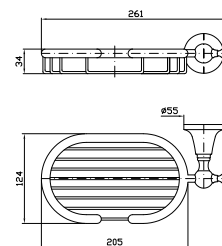

PORTA ROTOLO

Toilet-paper holder.

ZAD430
ZAD430.C8
ZAD430.C40
ZAD430.C41

cromo - chrome
nickel
gold
brushed gold