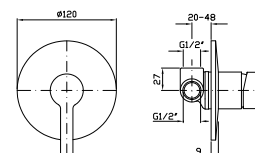

Parte incasso
Built-in part

R99499
R99499.C3

cromo - chrome
brushed nickel