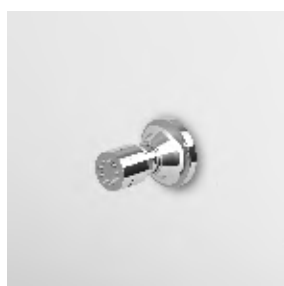

SOFFIONE LATERALE
A getto fisso per cabine doccia, con sistema anticalcare.

Lateral shower head, simple jet, for shower box, with anti-limescale system.

Z92903
Z92903.C8
Z92903.C40
Z92903.C41
cromo - chrome
nickel
gold
brushed gold