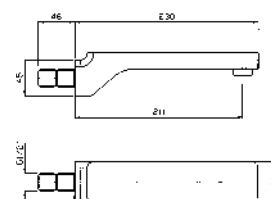

DOCCIA
Termostatico incasso da 1/2", con rubinetto d'arresto per corpo incasso universale Zetasystem R97800.

1/2" Built-in thermostatic shower mixer with stop valve for Zetasystem (R97800) - universal built-in body.

Parte esterna
External part

ZP7800
ZP7800.C8 cromo - chrome
nickel