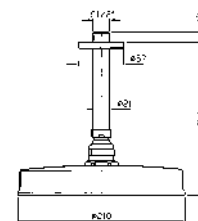

SOFFIONE
In ottone, a getto fisso con sistema anticalcare, Ø210 mm.

Brass shower head with anti-limescale system, Ø210 mm.

Z94184
Z94184.C40
Z94184.C41

cromo - chrome
gold
brushed gold

BRACCIO DOCCIA
A soffitto. Lunghezza 300 mm.

Ceiling mounted shower arm.
Length 300 mm.

Z93024
Z93024.C40
Z93024.C41

cromo - chrome
gold
brushed gold