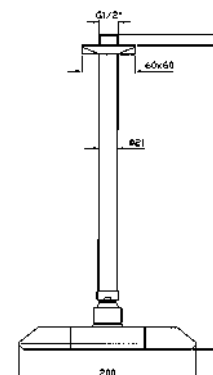

SOFFIONE
In ottone, a getto fisso con sistema anticalcare.

Brass shower head with anti-limescale system.

Z94194
Z94194.C40
Z94194.C41

cromo - chrome
gold
brushed gold

BRACCIO DOCCIA
A parete. Lunghezza 350 mm.

Wall mounted shower arm.
Length 350 mm.

Z93030
Z93030.C40
Z93030.C41

cromo - chrome
gold
brushed gold

SOFFIONE
In ottone, a getto fisso con sistema anticalcare.

Brass shower head with anti-limescale system.

Z94194
Z94194.C40
Z94194.C41

cromo - chrome
gold
brushed gold

BRACCIO DOCCIA
A soffitto. Lunghezza 130 mm.

Ceiling mounted shower arm.
Length 130 mm.

Z93031
Z93031.C40
Z93031.C41

cromo - chrome
gold
brushed gold

SOFFIONE
In ottone, a getto fisso con sistema anticalcare.

Brass shower head with anti-limescale system.

Z94194
Z94194.C40
Z94194.C41

cromo - chrome
gold
brushed gold

BRACCIO DOCCIA
A soffitto. Lunghezza 300 mm.

Ceiling mounted shower arm.
Length 300 mm.

Z93032
Z93032.C40
Z93032.C41

cromo - chrome
gold
brushed gold