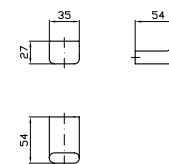

PORTA ROTOLO

Toilet paper holder.

ZAD130
ZAD130.C8
ZAD130.C3
ZAD130.C40
ZAD130.C41
ZAD130.C50
ZAD130.C51

cromo - chrome
nickel
brushed nickel
gold
brushed gold
metal black
brushed metal black