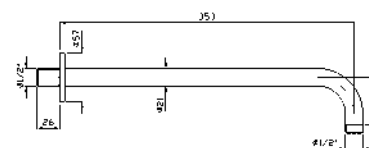

### BRACCIO DOCCIA

A parete. Lunghezza 350 mm.

Wall mounted shower arm.  
Length 350 mm.

Z93027  
Z93027.C3  
Z93027.W1  
  
Z93027.N1

romo - chrome  
brushed nickel  
bianco opaco gofrato -  
embossed matt white  
nero opaco gofrato -  
embossed matt black