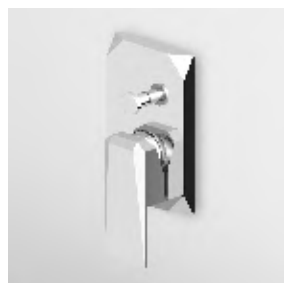

VASCA-DOCCIA
Miscelatore monocomando incasso con deviatore.

Built-in single lever bath-shower mixer with diverter.

Parte esterna
External part

ZW1625
ZW1625.C40
ZW1625.C41

cromo - chrome
gold
brushed gold