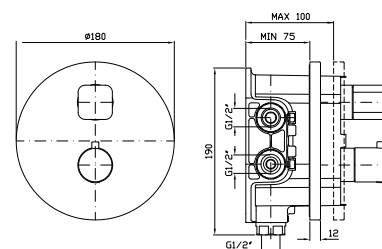

Zetasystem - corpo incasso universale
Zetasystem - universal built-in body R97800