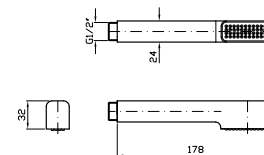

DOCGETTA
A getto fisso in ottone, con sistema
anticalcare.

Brass handshower simple jet,
with anti-limescale system.

Z94177 cromo - chrome
Z94177.C8 nickel
Z94177.C3 brushed nickel
Z94177.C40 gold
Z94177.C41 brushed gold
Z94177.C50 metal black
Z94177.C51 brushed metal black
Z94177.W1 bianco opaco goffrato -
embossed matt white
Z94177.N1 nero opaco goffrato -
embossed matt black