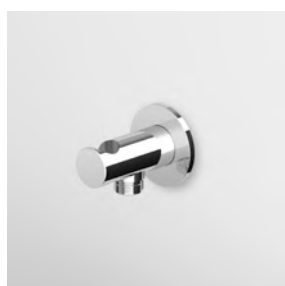

APPENDIDOCCIA FISSO
In metallo. Per gruppo esterno.
Metal handshower support for
exposed mixer.

APPENDIDOCCIA DUPLEX
Da 1/2"x1/2" per gruppo incasso.
Wall mounted shower support,
1/2" hose connection.

Z93933
Z93933.C50
Z93933.P70

chromo - chrome
metal black
PVD rose gold