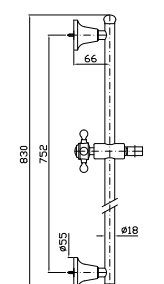

ASTA MURALE SINGOLA
Con barra da 550 mm.
Slide rail with adjustable bracket.
Length 550 mm.

Z93096
Z93096.C40
Z93096.C41

cromo - chrome
gold
brushed gold