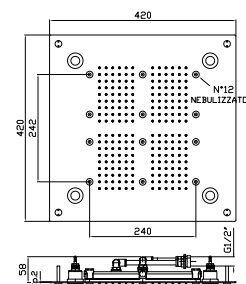

Portata minima richiesta / Minimum flowrate requested :
Getto pioggia / Rain jet : 12 lt. / min.
Getto nebulizzato / Atomizing jet : 5 lt. / min.