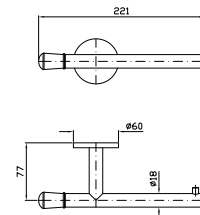

APPENDIABITO
Hook.

ZAD750
ZAD750.C50
ZAD750.P70
cromo - chrome
metal black
PVD rose gold