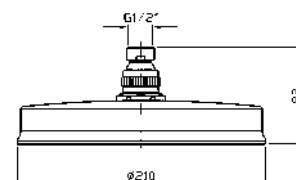

SOFFIONE Ø 215
In ottone a getto fisso.

Ø 215 mm brass shower head.

Z94191
Z94191.C40
Z94191.C41

cromo - chrome
gold
brushed gold