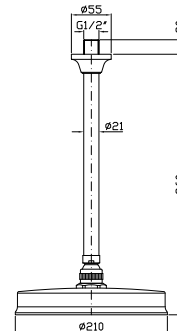

SOFFIONE LATERALE
A getto fisso per cabine doccia, con sistema anticalcare.

Lateral shower head, simple jet, for shower box, with anti-limescale system.

Z92903
Z92903.C8
Z92903.C40
Z92903.C41
cromo - chrome
nickel
gold
brushed gold