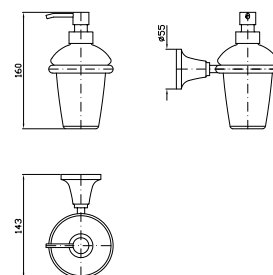

PORTA SPUGNA

A muro.

Wall sponge dish.

ZAD412
ZAD412.C8
ZAD412.C40
ZAD412.C41

cromo - chrome
nickel
gold
brushed gold