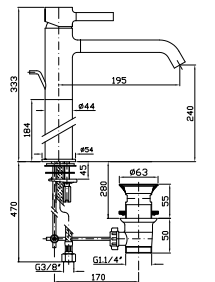

LAVABO
Miscelatore monocomando con prolunga, aeratore, flessibili di collegamento, senza scarico.

Single lever basin mixer with extension, aerator, flexible tails, without pop-up waste.

ZP6219
ZP6219.C3
ZP6219.W1
ZP6219.N1
ZP6219.N7

cromo - chrome
brushed nickel
bianco opaco gofrato - embossed matt white
nero opaco gofrato - embossed matt black
nero soft touch - black soft touch