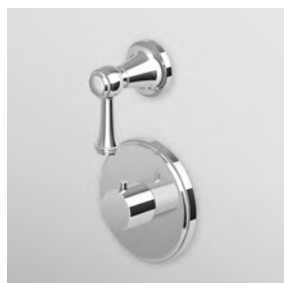

cromo - chrome  
 nickel  
 gold  
 brushed gold

Parte incasso  
 Built-in part

R97823

**BOCCA**  
 Bocca di erogazione L. 220 mm  
 Wall spout L. 220 mm

Z92204  
 Z92204.C8  
 Z92204.C40  
 Z92204.C41

cromo - chrome  
 nickel  
 gold  
 brushed gold