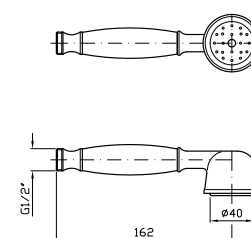

SOFFIONE
In ottone, a getto fisso con sistema anticalcare, Ø210 mm.

Brass shower head with anti-limescale system, Ø210 mm.

BRACCIO DOCCIA
A soffitto. Lunghezza 300 mm.

Ceiling mounted shower arm. Length 300 mm.

Z94184
Z94184.C8
Z94184.C40
Z94184.C41
cromo - chrome
nickel
gold
brushed gold

Z92972
Z92972.C8
Z92972.C40
Z92972.C41
cromo - chrome
nickel
gold
brushed gold

SOFFIONE LATERALE
A getto fisso per cabine doccia, con sistema anticalcare.

Lateral shower head, simple jet, for shower box, with anti-limescale system.

Z92903
Z92903.C8
Z92903.C40
Z92903.C41
cromo - chrome
nickel
gold
brushed gold

ASTA MURALE SINGOLA
Con barra da 800 mm.

Slide rail with adjustable bracket. Length 800 mm.

Z93107
Z93107.C8
Z93107.C40
Z93107.C41
cromo - chrome
nickel
gold
brushed gold

COMPLETO ASTA MURALE
Con barra da 800 mm, doccetta Z9472P.C, flessibile da 1500 mm.

Complete slide rail length 800 mm, handshower Z9472P.C, 1500 mm flexible hose.

Z93108
Z93108.C8
Z93108.C40
Z93108.C41
cromo - chrome
nickel
gold
brushed gold

DOCCETTA
A getto fisso in ottone, con impugnatura in ceramica.

Brass handshower simple jet.

Z9472P.C
Z9472P.C8
Z9472P.C40
Z9472P.C41
cromo - chrome
nickel
gold
brushed gold