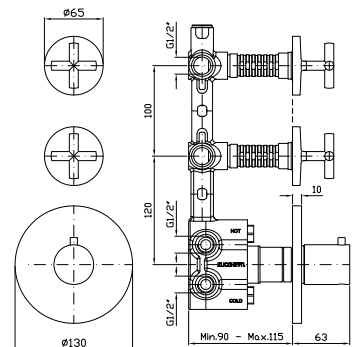

Parte incasso
Built-in part

R97821