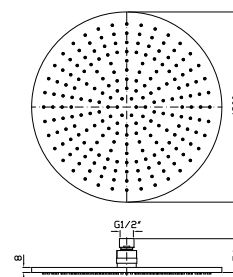

NEW

SOFFIONE

In ottone, a getto fisso con sistema anticalcare, Ø 400 mm e spessore 8 mm. Ispezionabile.

Brass shower head with anti-limescale system, Ø 400 mm and 8 mm thickness. Inspectionable.

Z94267

cromo - chrome