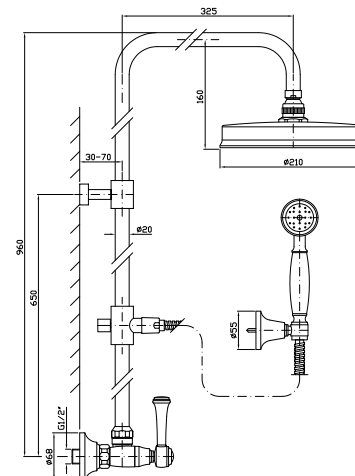

COLONNA DOCCIA
Completa di gruppo esterno,
soffione in ottone e doccetta
Z9472P.C.

Shower column with exposed shower
mixer, brass shower head and
handshower Z9472P.C

ZAM860
ZAM860.C8
ZAM860.C40
ZAM860.C41

cromo - chrome
nickel
gold
brushed gold