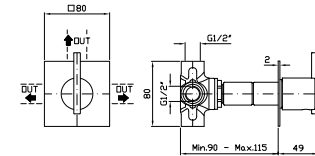

Parte incasso
Built-in part

R97835