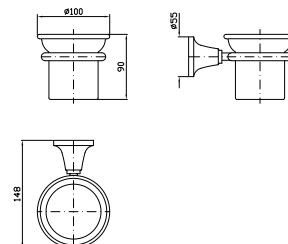

DISPENSER

A muro con contenitore in ceramica.

Ceramic wall mounted soap dispenser.

ZAD415
ZAD415.C8
ZAD415.C40
ZAD415.C41

cromo - chrome
nickel
gold
brushed gold