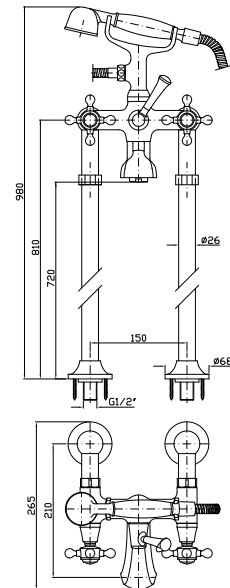

Parte esterna
External part

ZAG729
ZAG729.C8
ZAG729.C40
ZAG729.C41

cromo - chrome
nickel
gold
brushed gold

R99779

4 hole bath-mixer, spout with
diverter, pull out shower Z9472P.C,
1500 mm flexible hose.

Struttura bordo vasca vedi pag. 380
Fixing structure see pag. 380

ZAG486
ZAG486.C8
ZAG486.C40
ZAG486.C41

cromo - chrome
nickel
gold
brushed gold

Z92204
Z92204.C8
Z92204.C40
Z92204.C41

cromo - chrome
nickel
gold
brushed gold

Free standing bath mixer
with shower set and pillars.

ZAG278
ZAG278.C8
ZAG278.C40
ZAG278.C41

cromo - chrome
nickel
gold
brushed gold