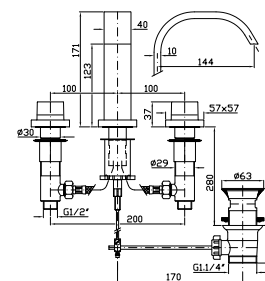

BIDET
Batteria incasso con bocca da piano,
scarico da 1¼".

Built-in bidet mixer with
deck-mounted spout, 1¼" pop-up
waste.

Parte esterna
External part

ZA5741

cromo - chrome