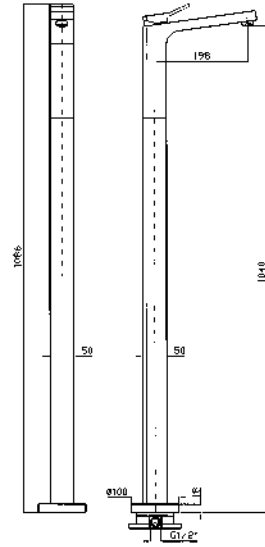

Parte incasso.
Built-in part.

R99676