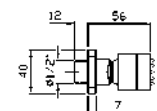

SOFFIONE LATERALE
A getto fisso per cabine doccia, con sistema anticalcare.

Lateral shower head, simple jet, for shower box, with anti-limescale system.

Z92903
Z92903.C8
Z92903.C40
Z92903.C41
cromo - chrome
nickel
PVD rose gold
brushed gold