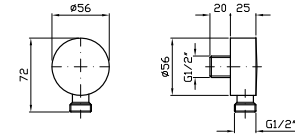

**PRESA ACQUA**  
Da 1/2"x1/2" per gruppo incasso.  
Wall elbow 1/2" x 1/2".

**Z9380P**  
**Z9380P.C3**  
**Z9380P.W1**  
**Z9380P.N1**  
**Z9380P.N7**

cromo - chrome  
brushed nickel  
bianco opaco gofrato -  
embossed matt white  
nero opaco gofrato -  
embossed matt black  
nero soft touch -  
black soft touch