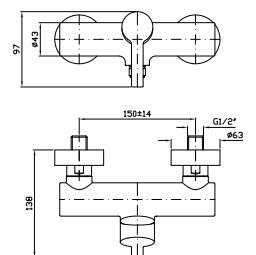

BORDO-VASCA
Miscelatore monocomando 4 fori, doccia estraibile Z94727, flessibile da 1500 mm.

4 hole bath tub single lever mixer, pull out shower Z94727, 1500 mm flexible hose.

Struttura bordo vasca vedi pag. 380
Fixing structure see pag. 380

ZON455
ZON455.C3

chromo - chrome
brushed nickel

VASCA-DOCCIA
Miscelatore monocomando incasso con deviatore.

Built-in single lever bath-shower mixer with diverter.

Parte esterna
External part

ZON127
ZON127.C3

chromo - chrome
brushed nickel

Parte incasso
Built-in part

R99684
R99684.C3

chromo - chrome
brushed nickel

VASCA-DOCCIA
Miscelatore monocomando incasso con deviatore per corpo incasso universale Zetasystem R97800.

Built-in single lever bath-shower mixer with diverter for Zetasystem (R97800) - universal built-in body.

Parte esterna
External part

ZON096
ZON096.C3

chromo - chrome
brushed nickel

Zetasystem - corpo incasso universale
Zetasystem - universal built-in body

R97800

DOCCIA
Miscelatore monocomando esterno

Exposed single lever shower mixer.

ZON106
ZON106.C3

chromo - chrome
brushed nickel