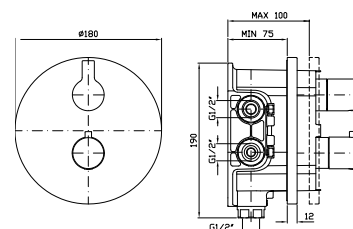

Zetasystem - corpo incasso universale
Zetasystem - universal built-in body R97800