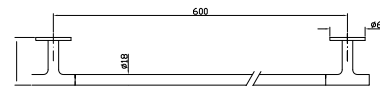

PORTA SALVIETTE AD ANELLO

Ring towel holder.

ZAC625
ZAC625.C3
ZAC625.W1

ZAC625.N1

ZAC625.N7

cromo - chrome
brushed nickel
bianco opaco gofrato -
embossed matt white
nero opaco gofrato -
embossed matt black
nero soft touch -
black soft touch