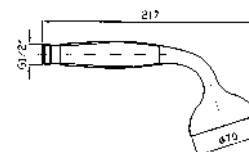

SOFFIONE
In ottone, a getto fisso con sistema anticalcare, Ø 210 mm.

Brass shower head, with anti-limescale system Ø 210 mm.

Z94184
Z94184.C8
Z94184.C40
Z94184.C41
cromo - chrome
nickel
gold
brushed gold

BRACCIO DOCCIA
A soffitto. Lunghezza 300 mm.
Ceiling mounted shower arm.
Length 300 mm.

Z93029
Z93029.C8
Z93029.C40
Z93029.C41
cromo - chrome
nickel
gold
brushed gold

SOFFIONE LATERALE
A getto fisso per cabine doccia, con sistema anticalcare.

Lateral shower head, simple jet, for shower box, with anti-limescale system.

Z92897
Z92897.C8
Z92897.C40
Z92897.C41
cromo - chrome
nickel
gold
brushed gold

ASTA MURALE SINGOLA
Con barra da 700 mm.
Slide rail with adjustable bracket.
Length 700 mm.

Z93101
Z93101.C8
Z93101.C40
Z93101.C41
cromo - chrome
nickel
gold
brushed gold

COMPLETO ASTA MURALE
Con barra da 700 mm, doccetta Z94719, flessibile da 1500 mm.
Complete slide rail length 700 mm, handshower Z94719, 1500 mm flexible hose.

Z93100
Z93100.C8
Z93100.C40
Z93100.C41
cromo - chrome
nickel
gold
brushed gold

DOCCETTA
A getto fisso in ottone.
Brass handshower simple jet.

Z94719
Z94719.C8
Z94719.C40
Z94719.C41
cromo - chrome
nickel
gold
brushed gold