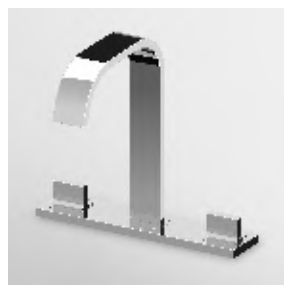

LAVABO
Batteria a tre fori, scarico da 1¼", flessibili di collegamento.

Three hole basin mixer,
1¼" pop-up waste, flexible tails.

ZA5417

cromo - chrome