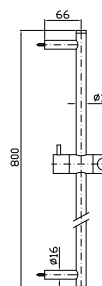

NEW

COMPLETO ASTA MURALE
Con barra da 800 mm, doccetta Z94740, flessibile da 1500 mm.
Complete slide rail length 800 mm, handshower Z94740, 1500 mm flexible hose.

- Z95205 cromo - chrome
- Z95205.C8 nickel
- Z95205.C3 brushed nickel
- Z95205.C40 gold
- Z95205.C41 brushed gold
- Z95205.C50 metal black
- Z95205.C51 brushed metal black

Per versioni in finitura, doccetta Z94177.
Handshower Z94177 on finishing versions.