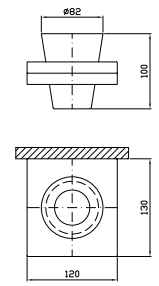

DISPENSER
A muro con contenitore in vetro satinato.
Matt glass wall mounted soap dispenser.

ZAD715
ZAD715.C50
ZAD715.P70

cromo - chrome
metal black
PVD rose gold