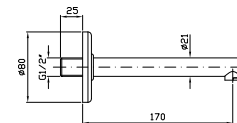

SOFFIONE LATERALE
A getto fisso per cabine doccia, con sistema anticalcare.

Lateral shower head, simple jet for shower box, with anti-limescale system.

Z92896

cromo - chrome