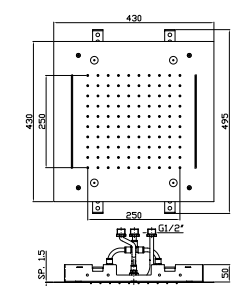

Portata minima richiesta / Minimum flowrate requested :
Getto pioggia / Rain jet : 9 lt. / min.
Getto lama / Blade jet : 8 lt. / min.
Getto nebulizzato / Atomizing jet : 7 lt. / min.