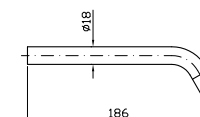

BOCCA
Per vasca-doccia esterno.
Exposed bath-shower spout.

Z92027
Z92027.C3
Z92027.W1
Z92027.N1

cromo - chrome
brushed nickel
bianco opaco goffrato -
embossed matt white
nero opaco goffrato -
embossed matt black