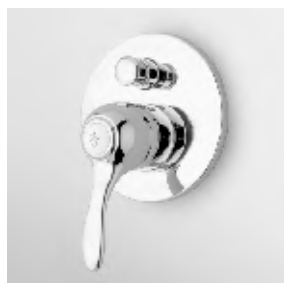

VASCA-DOCCIA
Miscelatore monocomando incasso con deviatore.

Built-in single lever bath shower mixer with diverter.

Parte esterna
External part

ZX6112

cromo - chrome

ZX7112

cromo - chrome