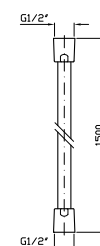

SOFFIONE

In acciaio Inox, a getto fisso con sistema anticalcare, 360 x 230 mm.

Stainless steel shower head with anti-limescale system, 360 x 230 mm.

Z94145
Z94145.C50
Z94145.P70

cromo - chrome
metal black
PVD rose gold

SOFFIONE LATERALE

A getto fisso per cabine doccia, con sistema anticalcare.

Lateral shower head, simple jet, for shower box, with anti-limescale system.

Z92896
Z92896.C50
Z92896.P70

cromo - chrome
metal black
PVD rose gold

ASTA MURALE SINGOLA

Con barra da 800 mm.

Slide rail with adjustable bracket. Length 800 mm.

Z95201
Z95201.C50
Z95201.P70

cromo - chrome
metal black
PVD rose gold

COMPLETO ASTA MURALE

Con barra da 800 mm, doccetta Z94212, flessibile da 1500 mm.

Complete slide rail, length 800 mm, handshower Z94212, 1500 mm flexible hose.

Z93131
Z93131.C50
Z93131.P70

cromo - chrome
metal black
PVD rose gold

DOCCETTA

A getto fisso in ottone, con sistema anticalcare.

Brass handshower simple jet, with anti-limescale system.

Z94212
Z94212.C50
Z94212.P70

cromo - chrome
metal black
PVD rose gold

FLESSIBILE

In PVC finitura argento. Lunghezza 1500 mm.

PVC flexible hose silver effect. Length 1500 mm.

Z94130

argento - silver