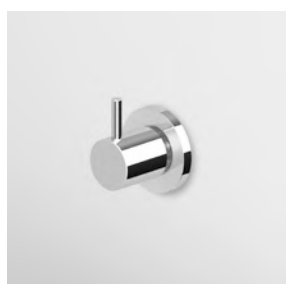

1/2" built-in thermostatic shower  
mixer and 2 way diverter with water  
on/off function.

Parte esterna  
External part

ZP1646  
ZP1646.C3  
ZP1646.W1  
ZP1646.N1

cromo - chrome  
brushed nickel  
bianco opaco gofrato -  
embossed matt white  
nero opaco gofrato -  
embossed matt black

Parte incasso  
Built-in part

R97810

**DEVIATORE 2 VIE**  
Senza apertura/chiusura acqua,  
uscite da 1/2".

2 way diverter without water on/off  
function, 1/2" outlets.

Parte esterna  
External part

Z94582  
Z94582.C3  
Z94582.W1  
Z94582.N1