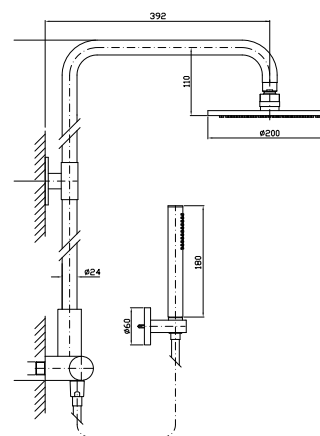

BRACCIO DOCCIA

A parete. Lunghezza 350 mm.

Wall mounted shower arm.
Length 350 mm.

Z93027
Z93027.C3
Z93027.W1

Z93027.N1

romo - chrome
brushed nickel
bianco opaco gofrato -
embossed matt white
nero opaco gofrato -
embossed matt black