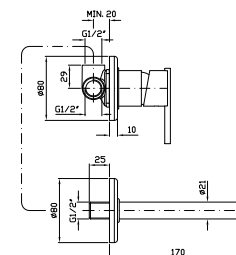

Parte incasso
Built-in part

R99499