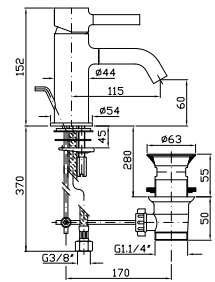

LAVABO
Miscelatore monocomando con aeratore, flessibili di collegamento, senza scarico.

Single lever basin mixer with aerator, flexible tails, without pop-up waste.

ZP6242
ZP6242.C3
ZP6242.W1
ZP6242.N1
ZP6242.N7

cromo - chrome
brushed nickel
bianco opaco gofrato - embossed matt white
nero opaco gofrato - embossed matt black
nero soft touch - black soft touch