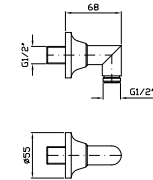

APPENDIDOCCIA FISSO
Per gruppo esterno.

Handshower support for exposed mixer.

Z93791
Z93791.C8
Z93791.C40
Z93791.C41
cromo - chrome
nickel
gold
brushed gold