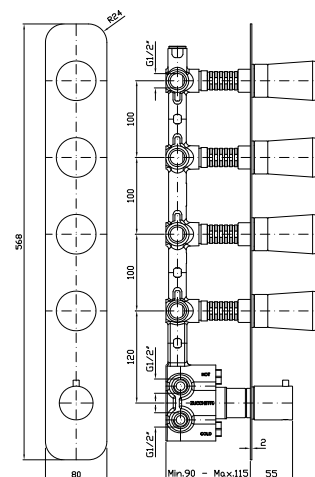

Parte incasso
Built-in part

R97823