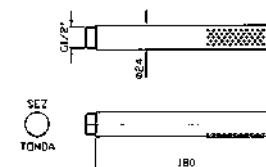

PRESA ACQUA
Da 1/2"x1/2" per gruppo incasso.

Wall elbow 1/2" x 1/2".

Z9380P cromo - chrome
Z9380P.C8 nickel
Z9380P.C3 brushed nickel
Z9380P.C40 gold
Z9380P.C41 brushed gold
Z9380P.C50 metal black
Z9380P.C51 brushed metal black
Z9380P.W1 bianco opaco goffrato -
embossed matt white
Z9380P.N1 nero opaco goffrato -
embossed matt black