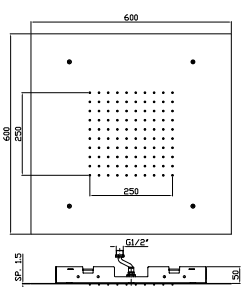

Portata minima richiesta / Minimum flowrate requested : 12 lt. / min.