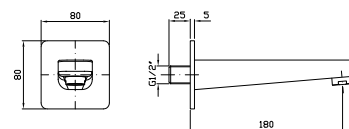

SOFFIONE LATERALE
A getto fisso per cabine doccia, con sistema anticalcare.
Lateral shower head, simple jet, for shower box, with anti-limescale system.

- Z92899 cromo - chrome
- Z92899.C8 nickel
- Z92899.C3 brushed nickel
- Z92899.C40 gold
- Z92899.C41 brushed gold
- Z92899.C50 metal black
- Z92899.C51 brushed metal black
- Z92899.N1 bianco opaco goffrato - embossed matt white
- Z92899.W1 nero opaco goffrato - embossed matt black