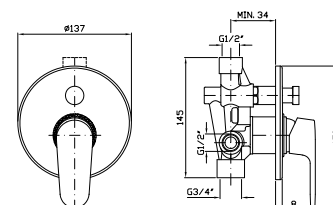

LAVABO
Miscelatore monocomando con aeratore, scarico da 1¼", flessibili di collegamento.

Single lever basin mixer with aerator, 1¼" pop-up waste, flexible tails.

Senza scarico.
Without pop-up waste.

ZSN599 cromo - chrome

ZSN598 cromo - chrome

LAVABO
Miscelatore monocomando incasso due fori con aeratore. Lunghezza bocca 180 mm.

2 hole built-in single lever basin mixer with aerator. Spout projection 180 mm.

Parte esterna
External part

ZSN631 cromo - chrome

Parte incasso con elementi liberi, distanza variabile.

Built-in part, not assembled, variable distance.

R99499

Parte incasso con corpo unico, interasse 80 mm.

Assembled built-in part, interasse 80 mm.

R99815

BIDET
Miscelatore monocomando con aeratore, scarico da 1¼", flessibili di collegamento.

Single lever bidet mixer with aerator, 1¼" pop-up waste, flexible tails.

ZSN304 cromo - chrome

VASCA-DOCCIA
Miscelatore monocomando incasso con deviatore.

Built-in single lever bath-shower mixer with diverter.

Parte esterna
External part

ZSN134 cromo - chrome

Parte incasso
Built-in part

R99684