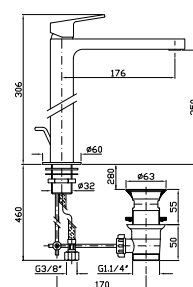

LAVABO
Miscelatore monocomando con bocca alta, aeratore, flessibili di collegamento, senza scarico.

Single lever basin mixer with high spout, aerator, flexible tails, without pop-up waste.

ZIN694
ZIN694.C8
ZIN694.C3
ZIN694.C40
ZIN694.C41
ZIN694.C50
ZIN694.C51
ZIN694.W1

ZIN694.N1

cromo - chrome
nickel
brushed nickel
gold
brushed gold
metal black
brushed metal black
bianco opaco goffrato -
embossed matt white
nero opaco goffrato -
embossed matt black