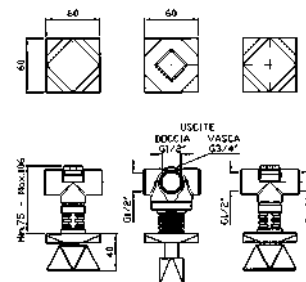

Parte incasso con elementi liberi, distanza variabile.

Built-in part, not assembled, variable distance.

R99502