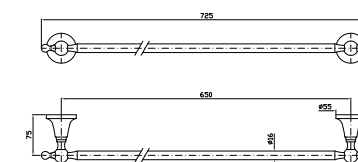

FLESSIBILE
In ottone.
Lunghezza 1500 mm.

Brass flexible hose.
Length 1500 mm.

Z93867
Z93867.C8
Z93867.C40
Z93867.C41

cromo - chrome
nickel
gold
brushed gold

PRESA ACQUA
Da 1/2" x 1/2" per gruppo incasso.

Wall elbow 1/2" x 1/2".

Z93811
Z93811.C8
Z93811.C40
Z93811.C41

cromo - chrome
nickel
gold
brushed gold

APPENDIDOCCIA FISSO
Per gruppo esterno.

Handshower support for exposed mixer.

Z93791
Z93791.C8
Z93791.C40
Z93791.C41

cromo - chrome
nickel
gold
brushed gold

PORTA SALVIETTE
Lunghezza 35 cm.

Towel holder length 35 cm.

ZAD420
ZAD420.C8
ZAD420.C40
ZAD420.C41

cromo - chrome
nickel
gold
brushed gold

PORTA SALVIETTE
Lunghezza 50 cm.

Towel holder length 50 cm.

ZAD421
ZAD421.C8
ZAD421.C40
ZAD421.C41

cromo - chrome
nickel
gold
brushed gold

PORTA SALVIETTE
Lunghezza 65 cm.

Towel holder length 65 cm.

ZAD422
ZAD422.C8
ZAD422.C40
ZAD422.C41

cromo - chrome
nickel
gold
brushed gold