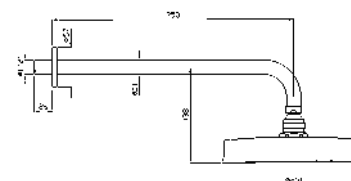

PRESA ACQUA
Da 1/2"x1/2" per gruppo incasso.
Wall elbow, 1/2"x1/2".

Z9380P
Z9380P.C40
Z9380P.C41
cromo - chrome
gold
brushed gold

APPENDIDOCCIA
Con forcella orientabile.
Per gruppo esterno.
Handshower support with
ball-joint, for exposed mixers.

Z9395P
Z9395P.C40
Z9395P.C41
cromo - chrome
gold
brushed gold

ASTA MURALE SINGOLA
Con barra da 550 mm.
Slide rail with adjustable bracket.
Length 550 mm.

Z93096
Z93096.C40
Z93096.C41
cromo - chrome
gold
brushed gold

COMPLETO ASTA MURALE
Con barra da 550 mm, doccetta
Z9472P.C, flessibile da 1500 mm.
Complete slide rail length 550 mm,
handshower Z9472P.C, 1500 mm
flexible hose.

Z92485
Z92485.C40
Z92485.C41
cromo - chrome
gold
brushed gold

SOFFIONE
In ottone, a getto fisso con sistema
anticalcare, Ø 210 mm.
Brass shower head, with
anti-limescale system Ø 210 mm.

Z94184
Z94184.C40
Z94184.C41
cromo - chrome
gold
brushed gold

BRACCIO DOCCIA
A parete. Lunghezza 350 mm.
Wall mounted shower arm.
Length 350 mm.

Z93027
Z93027.C40
Z93027.C41
cromo - chrome
gold
brushed gold