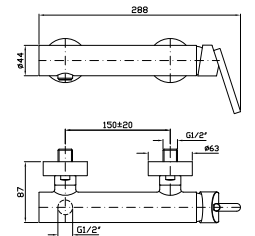

DOCCIA
Miscelatore monocomando incasso.

Built-in single lever shower mixer.

Parte esterna
External part

ZCL653
ZCL653.N7

cromo - chrome
nero soft touch -
black soft touch