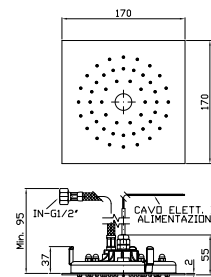

SOFFIONE 350X350
In acciaio inox a soffitto con getto a pioggia.

350x350 ceiling mounted stainless steel rain shower system.

- **Z94163** cromo - chrome