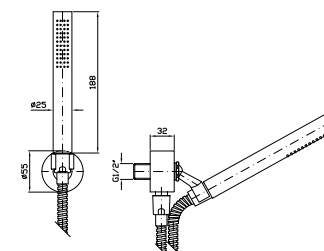

COMPLETO DOCCIA
Composto da appendidoccia duplex,
doccetta e flessibile.

Z94022
Z94022.C3

cromo - chrome
brushed nickel

Handshower set with wall-mounted
shower support, handshower and
flexible hose.