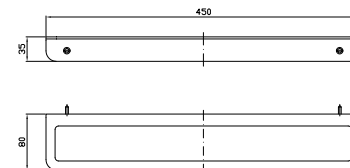

PORTA SALVIETTE
Lunghezza 45 cm.
Towel holder length 45 cm.

ZAC921
ZAC921.C8
ZAC921.C3
ZAC921.C40
ZAC921.C41
ZAC921.C50
ZAC921.C51
cromo - chrome
nickel
brushed nickel
gold
brushed gold
metal black
brushed metal black