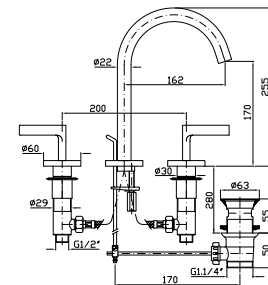

LAVABO
Batteria incasso a 3 fori con aeratore.
3 hole built-in basin mixer, with aerator.

Parte esterna (bocca L. 170 mm)
External part (spout L. 170 mm) **ZSB5699** cromo - chrome

Parte esterna (bocca L. 230 mm)
External part (spout L. 230 mm) **ZSB5697** cromo - chrome