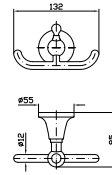

PORTA ROTOLO

Con coperchio.

Toilet-paper holder with cover.

ZAD431
ZAD431.C8
ZAD431.C40
ZAD431.C41

cromo - chrome
nickel
gold
brushed gold