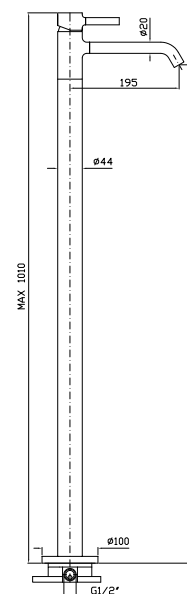

COMPLETO DI PROLUNGAMENTO
Per lavabo.
Prolungamento 180 mm.

Extension kit, 180 mm for basin mixer.

R99625
R99625.C3
R99625.W1

R99625.N1

R99625.N7

cromo - chrome
brushed nickel
bianco opaco gofrato -
embossed matt white
nero opaco gofrato -
embossed matt black
nero soft touch -
black soft touch

COMPLETO DI PROLUNGAMENTO
Per lavabo.
Prolungamento 50 mm.

Extension kit, 50 mm for basin mixer.

R99531
R99531.C3
R99531.W1

R99531.N1

R99531.N7

cromo - chrome
brushed nickel
bianco opaco gofrato -
embossed matt white
nero opaco gofrato -
embossed matt black
nero soft touch -
black soft touch

LAVABO
Miscelatore monocomando free standing.

Single lever free standing basin mixer.

Parte esterna
External part

ZP6251
ZP6251.C3
ZP6251.W1

ZP6251.N1

ZP6251.N7

cromo - chrome
brushed nickel
bianco opaco gofrato -
embossed matt white
nero opaco gofrato -
embossed matt black
nero soft touch -
black soft touch

Parte incasso
Built-in part

R99676

LAVABO
Miscelatore monocomando con aeratore, bocca girevole, scarico da 1¼", flessibili di collegamento.

Single lever basin mixer with aerator, swivel spout, 1¼" pop-up waste, flexible tails.

ZP6588
ZP6588.C3
ZP6588.W1

ZP6588.N1

ZP6588.N7

cromo - chrome
brushed nickel
bianco opaco gofrato -
embossed matt white
nero opaco gofrato -
embossed matt black
nero soft touch -
black soft touch

LAVABO
Miscelatore monocomando con aeratore, bocca girevole, flessibili di collegamento, senza scarico.

Single lever basin mixer with aerator, swivel spout, flexible tails, without pop-up waste.

ZP6587
ZP6587.C3
ZP6587.W1

ZP6587.N1

ZP6587.N7

cromo - chrome
brushed nickel
bianco opaco gofrato -
embossed matt white
nero opaco gofrato -
embossed matt black
nero soft touch -
black soft touch