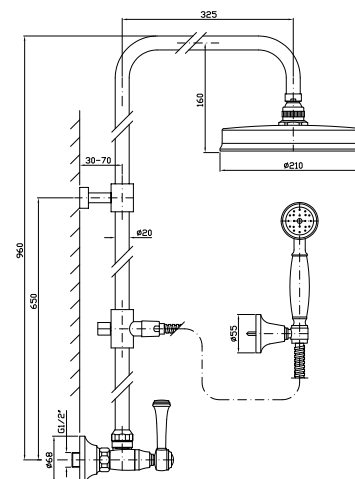

DEVIATORE 3 VIE
Senza apertura/chiusura acqua,
uscite da 1/2".

3 way diverter without water on/off
function, 1/2" outlets.

Parte esterna
External part

Z94590
Z94590.C8
Z94590.C40
Z94590.C41

cromo - chrome
nickel
gold
brushed gold

Parte incasso
Built-in part

R97835

COLONNA DOCCIA
Completa di gruppo esterno,
soffione in ottone e doccetta
Z9472P.C.

Shower column with exposed shower
mixer, brass shower head and
handshower Z9472P.C

ZAL860
ZAL860.C8
ZAL860.C40
ZAL860.C41

cromo - chrome
nickel
gold
brushed gold

COLONNA DOCCIA
Completa di gruppo esterno,
soffione in ottone e doccetta
Z9472P.C.

Shower column with exposed shower
mixer, brass shower head and
handshower Z9472P.C

ZAM860
ZAM860.C8
ZAM860.C40
ZAM860.C41

cromo - chrome
nickel
gold
brushed gold