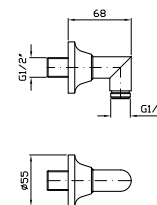

PRESA ACQUA
Da 1/2"x1/2".
Per gruppo incasso.
Wall elbow 1/2"x1/2".

Z93804
Z93804.P70
cromo - chrome
PVD rose gold