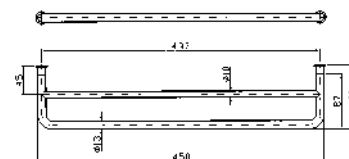

cromo - chrome  
brushed nickel

**PORTA SALVIETTE DOPPIO**  
Lunghezza 45 cm.

Double bar towel holder,  
length 45 cm.

ZAC322  
ZAC322.C3

cromo - chrome  
brushed nickel

**PORTA SALVIETTE AD ANELLO**

Towel ring.