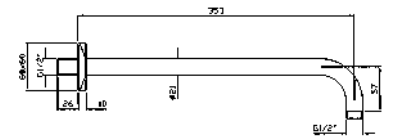

BRACCIO DOCCIA
A soffitto. Lunghezza 130 mm.

Ceiling mounted shower arm.
Length 130 mm.

Z93031
Z93031.C40
Z93031.C41

cromo - chrome
gold
brushed gold