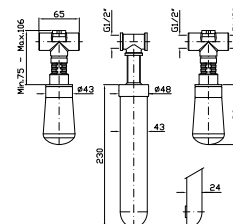

Parte incasso con elementi liberi,
distanza variabile.

Built-in part, not assembled,
variable distance.

R99504