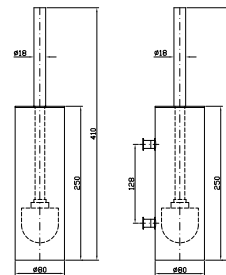

Toilet paper holder.

ZAC732
ZAC732.C8

cromo - chrome
nickel

WC brush set, free-standing.

ZAC355
ZAC355.C8

cromo - chrome
nickel

A muro.

WC brush set, wall mounted.

ZAC356
ZAC356.C8

cromo - chrome
nickel