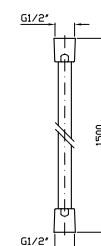

COMPLETE ASTA MURALE
Con barra da 800 mm, doccetta Z94171, flessibile da 1500 mm.

Complete slide rail, length 800 mm with handshower Z94171, 1500 mm flexible hose.

Con doccetta Z94172.
With handshower Z94172.

Z95203
Z95203.C3

cromo - chrome
brushed nickel

Z95204
Z95204.C3

cromo - chrome
brushed nickel

COMPLETE ASTA MURALE
Con barra da 800 mm, doccetta Z94740, flessibile da 1500 mm.

Complete slide rail, length 800 mm with handshower Z94740, 1500 mm flexible hose.

Z95202

cromo - chrome

APPENDIDOCCIA DUPLEX
Da 1/2" x 1/2".
Per gruppo incasso.

Wall-mounted shower support,
1/2" hose connection.

Z93936
Z93936.C3
Z93936.W1

cromo - chrome
brushed nickel
bianco opaco gofrato -
embossed matt white
nero opaco gofrato -
embossed matt black

Z93936.N1

PRESA ACQUA
Da 1/2" x 1/2" per gruppo incasso.
Wall elbow 1/2" x 1/2".

Z93807
Z93807.C3
Z93807.W1
Z93807.N1

cromo - chrome
brushed nickel
bianco opaco gofrato -
embossed matt white
nero opaco gofrato -
embossed matt black

APPENDIDOCCIA FISSO
Per gruppo esterno.
Handshower support for exposed
mixer.

Z93943
Z93943.C3
Z93943.W1
Z93943.N1

cromo - chrome
brushed nickel
bianco opaco gofrato -
embossed matt white
nero opaco gofrato -
embossed matt black

FLESSIBILE
In PVC finitura argento.
Lunghezza 1500 mm.

PVC flexible hose silver effect.
Length 1500 mm.

Z94130

argento - silver

Per versioni colore/C3, flessibile Z93867
On colour finishes/C3, flexible hose Z93867