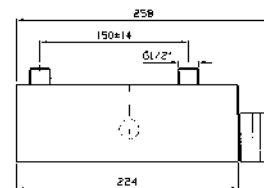

SOFFIONE LATERALE
A getto fisso per cabine doccia,
con sistema anticalcare.

Lateral shower head, simple jet,
for shower box, with anti-limescale
system.

Z92899
Z92899.C8

cromo - chrome
nickel