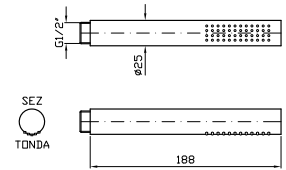

DOCGETTA
A 3 getti, con sistema anticalcare. **Z94740**

cromo - chrome

Handshower 3 jets, with anti-limescale system.