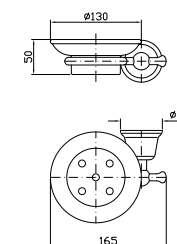

PORTA BICCHIERE
A muro con bicchiere in ceramica.
Ceramic wall tumbler holder.

ZAC213
ZAC213.C40
ZAC213.C41
cromo - chrome
gold
brushed gold