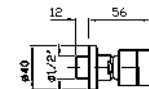

DOCCIA CON DEVIATORE 3 VIE
Termostatico incasso da 1/2" e deviatore a 3 vie con apertura/chiusura acqua.

1/2" built-in thermostatic shower mixer and 3 way diverter with water on/off function.

Parte esterna
External part

ZX5646

cromo - chrome

Parte incasso
Built-in part

R97815

DEVIATORE 3 VIE
Senza apertura/chiusura acqua, uscite da 1/2".

3 way diverter without water on/off function, 1/2" outlets.

Parte esterna
External part

Z94602

cromo - chrome

Parte incasso
Built-in part

R97835

BOCCA
Bocca di erogazione L.170 mm.

Wall spout L.170 mm.

Z92173

cromo - chrome

SOFFIONE LATERALE
A getto fisso per cabine doccia, con sistema anticalcare.

Lateral shower head, simple jet for shower box, with anti-limescale system.

Z92896

cromo - chrome