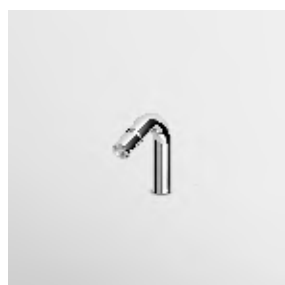

BOCCA GIREVOLE
Per lavello.
Sink swivel spout.

BOCCA GIREVOLE
Per bidet.
Bidet swivel spout.

Z92021
Z92021.C3
Z92021.W1
Z92021.N1

cromo - chrome
brushed nickel
bianco opaco goffrato -
embossed matt white
nero opaco goffrato -
embossed matt black