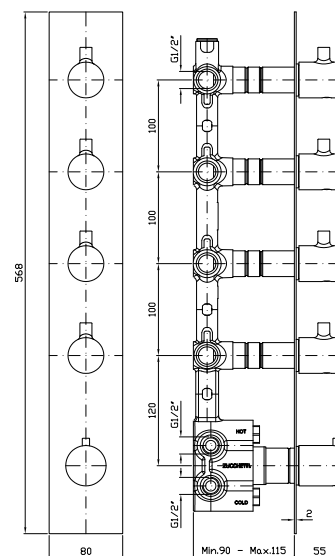

DOCCIA CON DEVIATORE 2 VIE
Termostatico incasso da 1/2"
e deviatore a 2 vie con
apertura/chiusura acqua.

1/2" built-in thermostatic shower
mixer and 2 way diverter with water
on/off function.

Parte esterna
External part

ZT28646
ZT28646.C3
ZT28646.W1

ZT28646.N1

ZT28646.N7

cromo - chrome
brushed nickel
bianco opaco gofrato -
embossed matt white
nero opaco gofrato -
embossed matt black
nero soft touch -
black soft touch