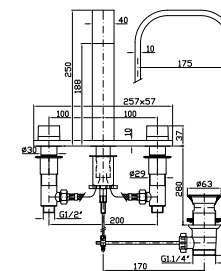

LAVABO
Rubinetto elettronico.
Consigliata installazione con termostatico per regolazione temperatura.

Electronic basin mixer.
Thermostatic valve suggested to regulate temperature.

ZA5413

cromo - chrome