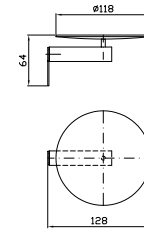

PORTA BICCHIERE
A muro.
Wall tumbler holder.

ZAD513
ZAD513.N7

cromo - chrome
nero soft touch -
black soft touch