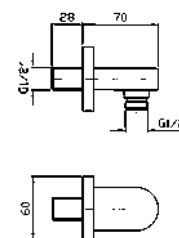

APPENDIDOCCIA DUPLEX
Da 1/2"x1/2" per gruppo incasso.

Wall-mounted shower support, 1/2" hose connection.

Z93938
Z93938.C8

cromo - chrome
nickel