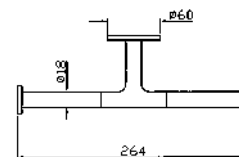

PORTA SCOPINO

WC brush set, free-standing.

ZAC355
ZAC355.C3
ZAC355.W1

ZAC355.N1
ZAC355.N7

cromo - chrome
brushed nickel
bianco opaco goffrato -
embossed matt white
nero opaco goffrato -
embossed matt black
nero soft touch - black soft touch

PORTA SCOPINO

A muro.

WC brush set, wall mounted.

ZAC356
ZAC356.C3
ZAC356.W1

ZAC356.N1
ZAC356.N7

cromo - chrome
brushed nickel
bianco opaco goffrato -
embossed matt white
nero opaco goffrato -
embossed matt black
nero soft touch - black soft touch