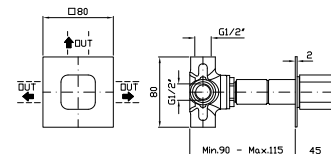

Parte incasso
Built-in part

R97835