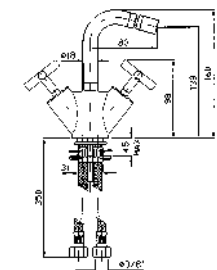

BIDET
Batteria a tre fori con bocca girevole,
aeratore, flessibili di collegamento.

3 hole bidet mixer, swivel spout with
aerator, flexible tails.

ZD3650 cromo - chrome