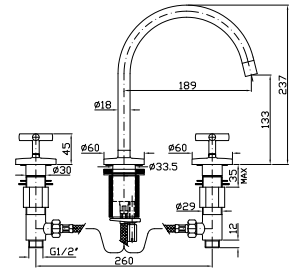

LAVABO
Batteria incasso a 3 fori con aeratore.

3 hole built-in basin mixer, with
aerator.

Parte esterna
External part

ZD3699 cromo - chrome