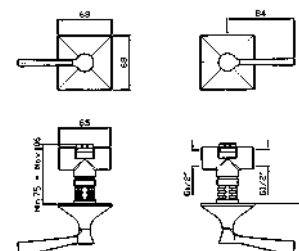

Parte incasso
Built-in part

R99503