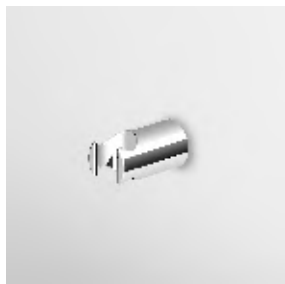

APPENDIDOCCIA FISSO

In metallo. Per gruppo esterno.

Metal handshower support for exposed mixer.

Z93781
Z93781.N7

cromo - chrome
nero soft touch -
black soft touch