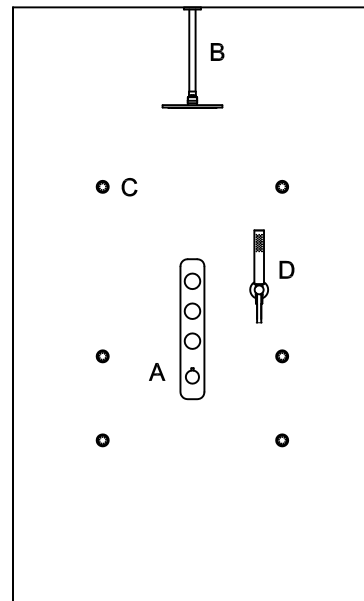

COMPOSIZIONE 4

A ZNU661
R97822

B Z94265
Z93024

C Z92896 (x6)

D Z93930

TOTALE