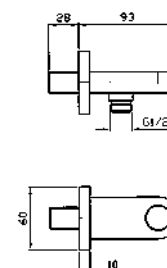

DOCGETTA
A getto fisso,
con sistema anticalcare.

Handshower simple jet,
with anti-limescale system.

Z94725 cromo - chrome

DOCGETTA
A getto fisso in ottone, con sistema
anticalcare.

Brass handshower simple jet,
with anti-limescale system.

Z94177 cromo - chrome
Z94177.C8 nickel
Z94177.C3 brushed nickel
Z94177.C40 gold
Z94177.C41 brushed gold
Z94177.C50 metal black
Z94177.C51 brushed metal black
Z94177.W1 bianco opaco goffrato -
embossed matt white
Z94177.N1 nero opaco goffrato -
embossed matt black

PRESA ACQUA
Da 1/2"x1/2" per gruppo incasso.

Wall elbow 1/2" x 1/2".

Z9380P cromo - chrome
Z9380P.C8 nickel
Z9380P.C3 brushed nickel
Z9380P.C40 gold
Z9380P.C41 brushed gold
Z9380P.C50 metal black
Z9380P.C51 brushed metal black
Z9380P.W1 bianco opaco goffrato -
embossed matt white
Z9380P.N1 nero opaco goffrato -
embossed matt black

PRESA ACQUA
Da 1/2"x1/2" per gruppo incasso.

Wall elbow 1/2" x 1/2".

Z93805 cromo - chrome
Z93805.C8 nickel
Z93805.C3 brushed nickel
Z93805.C40 gold
Z93805.C41 brushed gold
Z93805.C50 metal black
Z93805.C51 brushed metal black
Z93805.W1 bianco opaco goffrato -
embossed matt white
Z93805.N1 nero opaco goffrato -
embossed matt black

APPENDIDOCCIA DUPLEX
Da 1/2"x1/2" con forcella orientabile.
Per gruppo incasso.

Wall-mounted shower support,
1/2" hose connection.

Z9397P cromo - chrome
Z9397P.C8 nickel
Z9397P.C3 brushed nickel
Z9397P.C40 gold
Z9397P.C41 brushed gold
Z9397P.C50 metal black
Z9397P.C51 brushed metal black

APPENDIDOCCIA DUPLEX
Da 1/2"x1/2" per gruppo incasso.

Wall-mounted shower support,
1/2" hose connection.