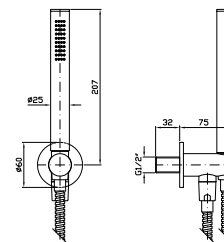

**COMPLETO DOCCIA**  
Composto da presa acqua,  
appendidoccia, doccetta e flessibile.

**Z94025**  
**Z94025.C3**

cromo - chrome  
brushed nickel

Handshower set with wall elbow,  
handshower support, handshower  
and flexible hose.