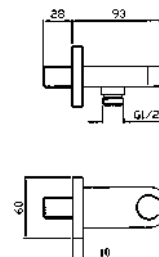

APPENDIDOCZIA DUPLEX

Da 1/2" x 1/2".
Per gruppo incasso.

Wall-mounted shower support,
1/2" hose connection.

Z93939
Z93939.C40
Z93939.C41

cromo - chrome
gold
brushed gold