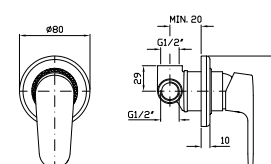

Parte incasso
Built-in part

R99499