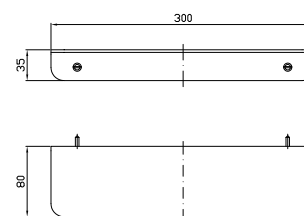

## MENSOLA

Lunghezza 30 cm.

Shelf length 30 cm.

- ZAD100 cromo - chrome
- ZAD100.C8 nickel
- ZAD100.C3 brushed nickel
- ZAD100.C40 gold
- ZAD100.C41 brushed gold
- ZAD100.C50 metal black
- ZAD100.C51 brushed metal black