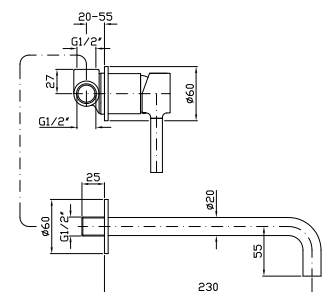

Parte incasso con elementi liberi, distanza variabile.

Built-in part, not assembled, variable distance.

R99499
R99499.C3
R99499.W1
R99499.N1
R99499.N7

cromo - chrome
brushed nickel
bianco opaco goffrato - embossed matt white
nero opaco goffrato - embossed matt black
nero soft touch - black soft touch

Parte incasso con corpo unico, interasse 80 mm.

Assembled built-in part, interasse 80 mm.

R99815
R99815.C3
R99815.W1
R99815.N1
R99815.N7

cromo - chrome
brushed nickel
bianco opaco goffrato - embossed matt white
nero opaco goffrato - embossed matt black
nero soft touch - black soft touch