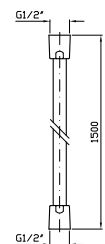

FLESSIBILE
In PVC finitura nero.
Lunghezza 1500 mm.
PVC flexible hose black effect.
Length 1500 mm.

Z93890 nero - black