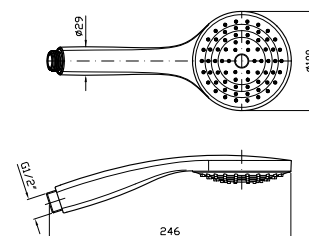

DOCCETTA
A getto fisso, con sistema anticalcare.

Z94727

cromo - chrome

Handshower simple jet, with
anti-limescale system.