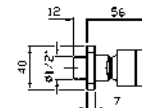

SOFFIONE
In ABS, a getto fisso con sistema
anticalcare, 200x200 mm.

ABS shower head with anti-limescale
system, 200x200 mm.

Z94183
Z94183.C8

cromo - chrome
nickel