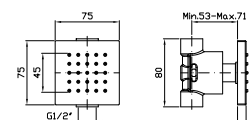

SOFFIONE LATERALE
Orientabile con 3 getti: pioggia, nebulizzato o massaggiante. Con sistema anticalcare.

Lateral shower head with 3 jets: rain, atomizing and massage (tropical) With anti-limescale system.

Z92906

cromo - chrome