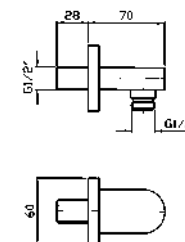

APPENDIDOCCIA DUPLEX
Da 1/2"x1/2" con forcella orientabile.
Per gruppo incasso.

Wall-mounted shower support,
1/2" hose connection.

Z9397P cromo - chrome
Z9397P.C8 nickel
Z9397P.C3 brushed nickel
Z9397P.C40 gold
Z9397P.C41 brushed gold
Z9397P.C50 metal black
Z9397P.C51 brushed metal black