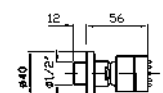

Bocche e Soffioni laterali

CODICE

SOFFIONE LATERALE
A getto fisso per cabine doccia, con sistema anticalcare.

Lateral shower head, simple jet, for shower box, with anti-limescale system.

Z92897
Z92897.C8
Z92897.C40
Z92897.C41
cromo - chrome
nickel
gold
brushed gold

SOFFIONE LATERALE
A getto fisso per cabine doccia, con sistema anticalcare.

Lateral shower head, simple jet, for shower box, with anti-limescale system.

Z92898
Z92898.P70
cromo - chrome
PVD rose gold

SOFFIONE LATERALE
A getto fisso per cabine doccia, con sistema anticalcare.

Lateral shower head, simple jet, for shower box, with anti-limescale system.

Z92899
Z92899.C8
Z92899.C3
Z92899.C40
Z92899.C41
Z92899.C50
Z92899.C51
Z92899.W1
Z92899.N1
cromo - chrome
nickel
brushed nickel
gold
brushed gold
metal black
brushed metal black
bianco opaco goffrato - embossed matt white
nero opaco goffrato - embossed matt black

SOFFIONE LATERALE
A getto fisso per cabine doccia, con sistema anticalcare.

Lateral shower head, simple jet, for shower box, with anti-limescale system.

Z92903
Z92903.C8
Z92903.C40
Z92903.C41
cromo - chrome
nickel
PVD rose gold
brushed gold

SOFFIONE LATERALE
A getto fisso per cabine doccia, con sistema anticalcare.

Lateral shower head, simple jet, for shower box, with anti-limescale system.

Z92896
Z92896.C8
Z92896.C3
Z92896.C50
Z92896.P70
Z92896.N7
Z92896.W1
Z92896.N1
cromo - chrome
nickel
brushed nickel
metal black
PVD rose gold
nero soft touch - black soft touch
bianco opaco goffrato - embossed matt white
nero opaco goffrato - embossed matt black