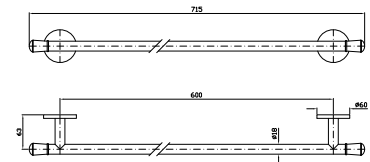

PORTA ROTOLO
Toilet-paper holder.

ZAD730
ZAD730.C50
ZAD730.P70
cromo - chrome
metal black
PVD rose gold