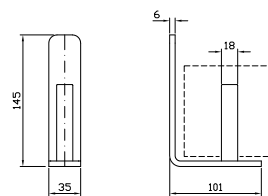

PORTA SCOPINO

WC brush set, free-standing.

ZAC355
ZAC355.C8

cromo - chrome
nickel