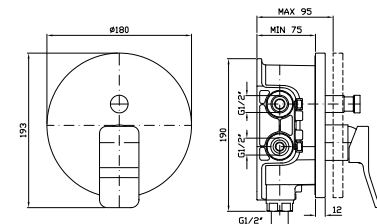

Zetasystem - corpo incasso universale
Zetasystem - universal built-in body

R97800