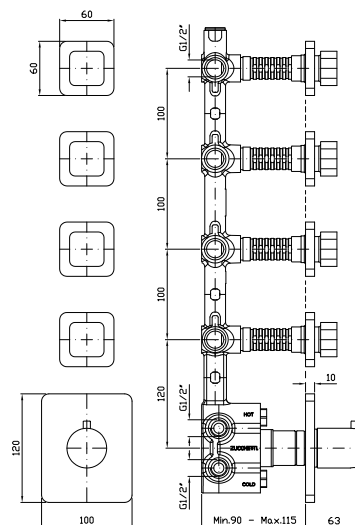

DOCCIA CON DEVIATORE 2 VIE
Termostatico incasso da 1/2"
e deviatore a 2 vie con
apertura/chiusura acqua.

1/2" built-in thermostatic shower
mixer and 2 way diverter with water
on/off function.

Parte esterna
External part

ZP7646
ZP7646.C8

cromo - chrome
nickel