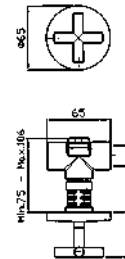

Parte incasso.
Built-in part.

R99779