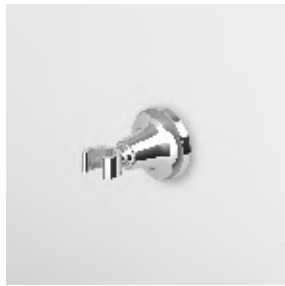

APPENDIDOCCIA FISSO
Per gruppo esterno.

Handshower support for exposed mixer.

Z93791
Z93791.C8
Z93791.C40
Z93791.C41
cromo - chrome
nickel
gold
brushed gold