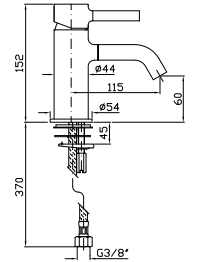

LAVABO
Miscelatore monocomando con bocca prolungata, aeratore, scarico da 1¼", flessibili di collegamento.

Single lever basin mixer with extended spout, aerator, 1¼" pop-up waste, flexible tails.

ZP6247
ZP6247.C3
ZP6247.W1
ZP6247.N1
ZP6247.N7

cromo - chrome
brushed nickel
bianco opaco gofrato - embossed matt white
nero opaco gofrato - embossed matt black
nero soft touch - black soft touch