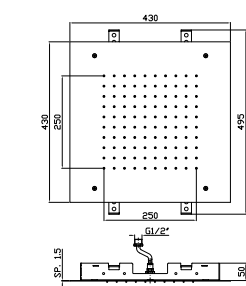

Portata minima richiesta / Minimum flowrate requested : 9 lt. / min.