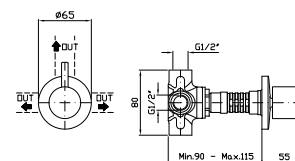

Parte incasso
Built-in part

R97835