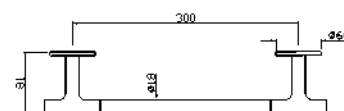

**PORTA SALVIETTE**  
Lunghezza 30 cm.  
Towel holder, length 30 cm.

ZAC620  
ZAC620.C3  
ZAC620.W1  
ZAC620.N1  
ZAC620.N7

cromo - chrome  
brushed nickel  
bianco opaco gofrato -  
embossed matt white  
nero opaco gofrato -  
embossed matt black  
nero soft touch -  
black soft touch