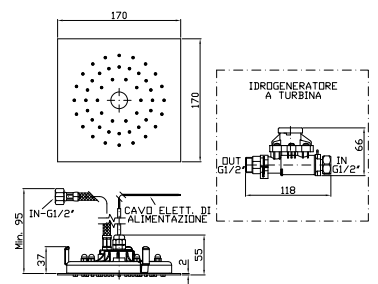

SISTEMA MULTIFUNZIONE 370X240

In acciaio inox ad incasso con doppia luce e trasformatore. Necessita di interruttore.

370x240 stainless steel built-in multifunction system with 2 led lights and transformer, polished or brushed.

To be combined with a switch.

Z94147
Z94147.C3
Z94147.W1
Z94147.N1

cromo - chrome
brushed nickel
bianco opaco gofrato -
embossed matt white
nero opaco gofrato -
embossed matt black