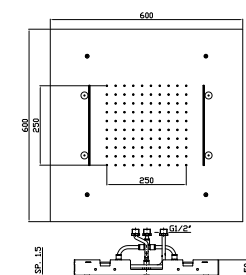

Portata minima richiesta / Minimum flowrate requested :
Getto pioggia / Rain jet : 12 lt. / min.
Getto lama / Blade jet : 12 lt. / min.
Getto nebulizzato / Atomizing jet : 5 lt. / min.