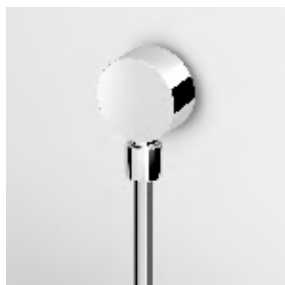

PRESA ACQUA

Da 1/2"x1/2" per gruppo incasso.

Wall elbow, 1/2"x1/2".

Z9380P
Z9380P.N7

cromo - chrome
nero soft touch -
black soft touch