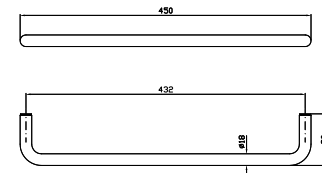

PORTA SALVIETTE
Lunghezza 60 cm.
Towel holder, length 60 cm.

ZAD522
ZAD522.N7

cromo - chrome
nero soft touch -
black soft touch