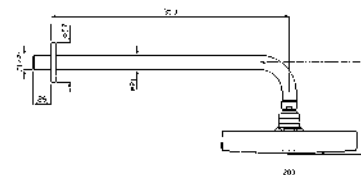

Exposed single lever shower mixer.

ZP7069
ZP7069.C8

cromo - chrome
nickel

Lateral shower head, simple jet,
for shower box, with anti-limescale
system.

Z92899
Z92899.C8

cromo - chrome
nickel

ABS shower head with anti-limescale
system, 200x200 mm.

Z94183
Z94183.C8

cromo - chrome
nickel

Wall mounted shower arm.
Length 350 mm.

Z93027
Z93027.C8

cromo - chrome
nickel

ABS shower head with
anti-limescale system, 200x200 mm.

Z94183
Z94183.C8

cromo - chrome
nickel

Ceiling mounted shower arm.
Length 130 mm.

Z93026
Z93026.C8

cromo - chrome
nickel