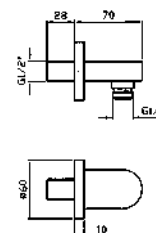

APPENDIDOCCIA FISSO
Per gruppo esterno.
Handshower support for exposed
mixer.

Z93943
Z93943.C3
Z93943.W1
Z93943.N1

cromo - chrome
brushed nickel
bianco opaco gofrato -
embossed matt white
nero opaco gofrato -
embossed matt black