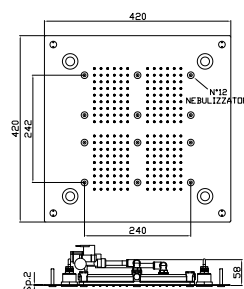

SOFFIONE 600x600
In acciaio inox a soffitto.
Getti: pioggia, lama, nebulizzato e tropicale.
Cromoterapia, aromaterapia con diffusore a incasso.
Display touch con deviatore elettronico per gestione cromoterapia, aromaterapia e selezione getti.

600x600 ceiling mounted stainless steel shower head.
Jets: rain, blade, atomizing (spray) and tropical.
Chromotherapy and aromatherapy with built-in diffuser.
Touch display with electronic diverter to control chromotherapy, aromatherapy and jets.

Z94236 cromo - chrome
Z94236.C3 brushed nickel

Portata minima richiesta / Minimum flowrate requested :
Getto pioggia / Rain jet : 12 lt. / min.
Getto lama / Blade jet : 12 lt. / min.
Getto nebulizzato / Atomizing jet : 5 lt. / min.

SOFFIONE 600x600
In acciaio inox a soffitto.
Getti: 2 pioggia e nebulizzato.
Cromoterapia gestita da display touch.
Necessita di abbinamento con 3 rubinetti d'arresto.

600x600 ceiling mounted stainless steel shower head.
Jets: 2 rain and atomizing (spray).
Chromotherapy controlled by touch display.
To be combined with 3 built-in stop valves to select the jets.

Z94234 cromo - chrome
Z94234.C3 brushed nickel

Portata minima richiesta / Minimum flowrate requested :
Getto pioggia / Rain jet : 12 lt. / min.
Getto nebulizzato / Atomizing jet : 5 lt. / min.

SOFFIONE 420x420
In acciaio inox a soffitto.
Getti: pioggia e nebulizzato.
Cromoterapia, aromaterapia con diffusore a incasso.
Display touch con deviatore elettronico per gestione cromoterapia, aromaterapia e selezione getti.

420x420 ceiling mounted stainless steel shower head.
Jets: rain and atomizing (spray).
Chromotherapy and aromatherapy with built-in diffuser.
Touch display with electronic diverter to control chromotherapy, aromatherapy and jets.