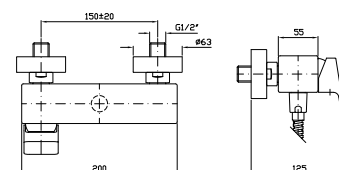

VASCA-DOCCIA
Miscelatore monocomando incasso con deviatore.

Built-in single lever bath-shower mixer with diverter.

Parte esterna
External part

ZIN121
ZIN121.C8
ZIN121.C3
ZIN121.C40
ZIN121.C41
ZIN121.C50
ZIN121.C51
ZIN121.W1

ZIN121.N1

cromo - chrome
nickel
brushed nickel
gold
brushed gold
metal black
brushed metal black
bianco opaco goffrato -
embossed matt white
nero opaco goffrato -
embossed matt black