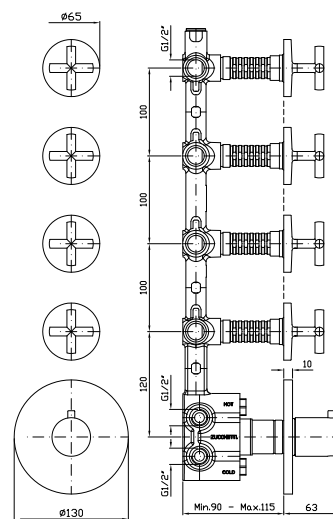

DOCCIA CON DEVIATORE 2 VIE
Termostatico incasso da 1/2"
e deviatore a 2 vie con
apertura/chiusura acqua.

1/2" built-in thermostatic shower
mixer and 2 way diverter with water
on/off function.

Parte esterna
External part

ZD3646

cromo - chrome