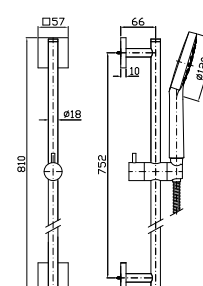

COMPLETO ASTA MURALE
Con barra da 700 mm, doccetta Z94719, flessibile da 1500 mm.

Complete slide rail length 700 mm, handshower Z94719, 1500 mm flexible hose.

Z93100 cromo - chrome
Z93100.C8 nickel
Z93100.C40 gold
Z93100.C41 brushed gold