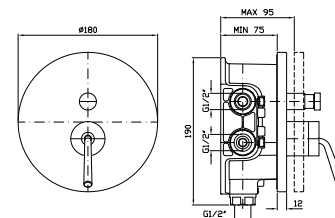

Zetasystem - corpo incasso universale
Zetasystem - universal built-in body

R97800