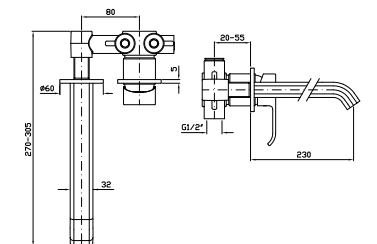

Parte incasso con corpo unico,
interasse 80 mm.

Assembled built-in part,
interaxe 80 mm.

R99815
R99815.C3 cromo - chrome
brushed nickel