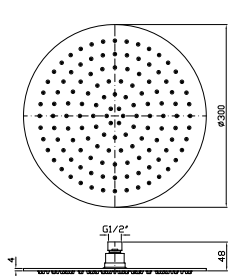

SOFFIONE Ø 250
In acciaio inox cromato, a getto fisso con sistema anticalcare. Spessore 4 mm.

Ø 250 mm stainless steel shower head, with anti-limescale system. 4 mm thickness.

Z94271

cromo - chrome