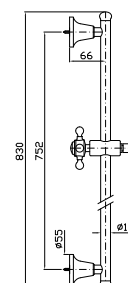

COMPLETO ASTA MURALE
Con barra da 800 mm, doccetta Z9472P.C, flessibile da 1500 mm.

Complete slide rail length 800 mm, handshower Z9472P.C, 1500 mm flexible hose.

Z93108
Z93108.C8
Z93108.C40
Z93108.C41
cromo - chrome
nickel
gold
brushed gold