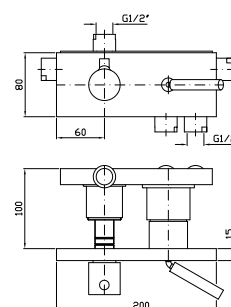

Parte incasso
Built-in part

R99692