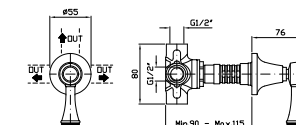

Parte incasso
Built-in part

R97835