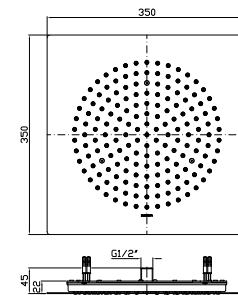

SOFFIONE 200X200
In ABS, a getto fisso con sistema anticalcare.

200x200 ABS shower head with anti-limescale system.

- **Z94183** cromo - chrome
- **Z94183.C8** nickel
- **Z94183.C3** brushed nickel
- **Z94183.C40** gold
- **Z94183.C41** brushed gold
- **Z94183.C50** metal black
- **Z94183.C51** brushed metal black