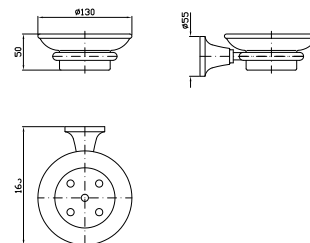

PORTA BICCHIERE

A muro con bicchiere in ceramica.

Ceramic wall tumbler holder.

ZAD413
ZAD413.C8
ZAD413.C40
ZAD413.C41

cromo - chrome
nickel
gold
brushed gold