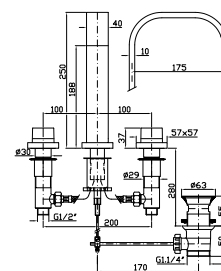

LAVABO
Batteria a tre fori, scarico da 1¼", flessibili di collegamento.

Three hole basin mixer,
1¼" pop-up waste, flexible tails.

ZA5417

cromo - chrome