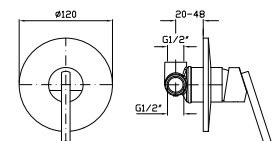

Parte incasso
Built-in part

R99499
R99499.N7

cromo - chrome
nero soft touch -
black soft touch