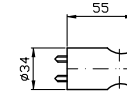

PRESA ACQUA
Da 1/2"x1/2" per gruppo incasso.
Wall elbow 1/2"x1/2".

Z93808
Z93808.C3
Z93808.W1
Z93808.N1
Z93808.N7

cromo - chrome
brushed nickel
bianco opaco gofrato -
embossed matt white
nero opaco gofrato -
embossed matt black
nero soft touch -
black soft touch