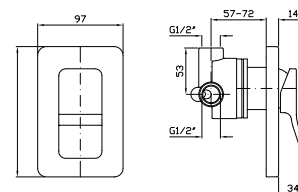

Parte incasso
Built-in part

R99613