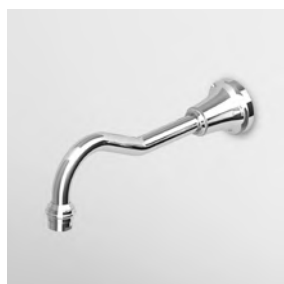

BOCCA
Bocca di erogazione L. 220 mm
Wall spout L. 220 mm

Z92204
Z92204.C8
Z92204.C40
Z92204.C41

cromo - chrome
nickel
gold
brushed gold