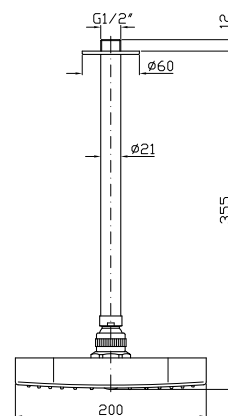

SOFFIONE

In ABS, a getto fisso con sistema anticalcare, 200x200 mm.

ABS shower head with anti-limescale system, 200x200 mm.

- Z94183 cromo - chrome
- Z94183.C8 nickel
- Z94183.C3 brushed nickel
- Z94183.C40 gold
- Z94183.C41 brushed gold
- Z94183.C50 metal black
- Z94183.C51 brushed metal black

Versione colore vedi art. Z94268 a pag. 338
See pag. 338 for colour version art. Z94268

BRACCIO DOCCIA

A soffitto. Lunghezza 300 mm.

Ceiling mounted shower arm.
Length 300 mm.

- Z93024 cromo - chrome
- Z93024.C8 nickel
- Z93024.C3 brushed nickel
- Z93024.C40 gold
- Z93024.C41 brushed gold
- Z93024.C50 metal black
- Z93024.C51 brushed metal black

PORTA SAPONE

A muro con piattino in ceramica.

Ceramic wall soap dish.

- ZAD110 cromo - chrome
- ZAD110.C8 nickel
- ZAD110.C3 brushed nickel
- ZAD110.C40 gold
- ZAD110.C41 brushed gold
- ZAD110.C50 metal black
- ZAD110.C51 brushed metal black

PORTA BICCHIERE

A muro con bicchiere in ceramica.

Ceramic wall tumbler holder.

- ZAD113 cromo - chrome
- ZAD113.C8 nickel
- ZAD113.C3 brushed nickel
- ZAD113.C40 gold
- ZAD113.C41 brushed gold
- ZAD113.C50 metal black
- ZAD113.C51 brushed metal black

DISPENSER

A muro con contenitore in ceramica.

Ceramic wall mounted soap dispenser.

- ZAD115 cromo - chrome
- ZAD115.C8 nickel
- ZAD115.C3 brushed nickel
- ZAD115.C40 gold
- ZAD115.C41 brushed gold
- ZAD115.C50 metal black
- ZAD115.C51 brushed metal black

MENSOLA

Lunghezza 30 cm.

Shelf length 30 cm.

- ZAD100 cromo - chrome
- ZAD100.C8 nickel
- ZAD100.C3 brushed nickel
- ZAD100.C40 gold
- ZAD100.C41 brushed gold
- ZAD100.C50 metal black
- ZAD100.C51 brushed metal black