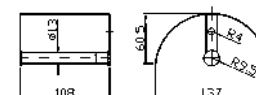

PORTA SCOPINO

WC brush set, free-standing.

ZAC355
ZAC355.C3

cromo - chrome
brushed nickel