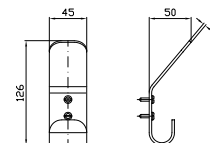

APPENDIABITI

Hook.

ZAC950
ZAC950.C8
ZAC950.C3
ZAC950.C40
ZAC950.C41
ZAC950.C50
ZAC950.C51

cromo - chrome
nickel
brushed nickel
gold
brushed gold
metal black
brushed metal black