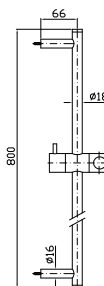

**Z95201**

cromo - chrome

Slide rail with adjustable bracket,  
Length 800 mm.

NEW

**COMPLETO ASTA MURALE**  
Con barra da 800 mm, doccetta Z94743, flessibile da 1500 mm.

**Z95206**

cromo - chrome

Complete slide rail length 800 mm,  
handshower Z94743, 1500 mm  
flexible hose.