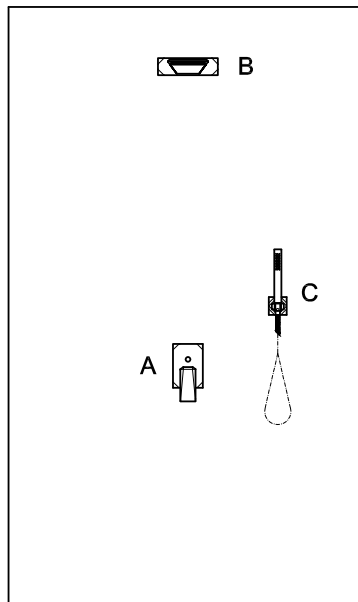

COMPOSIZIONE 2

A ZW1625
R99614

B Z93740

C Z93939
Z94178
Z93867

TOTALE