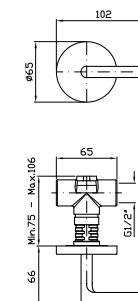

Parte incasso
Built-in part

R99779