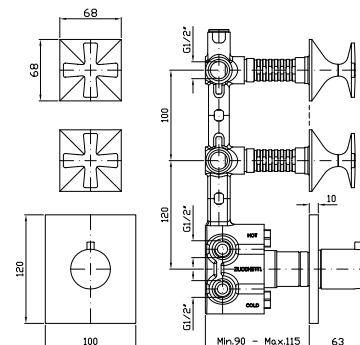

NEW

DOCCIA
Termostatico incasso da 1/2",
con 2 rubinetti d'arresto.

1/2" Built-in thermostatic mixer,
with 2 stop valves.

Parte esterna
External part

ZB2660
ZB2660.C8
ZB2660.C40
ZB2660.C41

cromo - chrome
nickel
gold
brushed gold