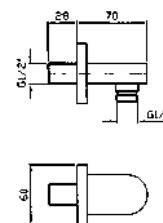

PRESA ACQUA
Da 1/2"x1/2".
Per gruppo incasso.
Wall elbow 1/2"x1/2".

Z93808
Z93808.C3
Z93808.N7
Z93808.W1
Z93808.N1
cromo - chrome
brushed nickel
nero soft touch -
black soft touch
bianco opaco goffrato -
embossed matt white
nero opaco goffrato -
embossed matt black