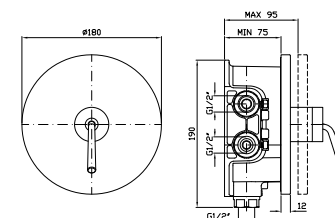

Zetasystem - corpo incasso universale
Zetasystem - universal built-in body

R97800