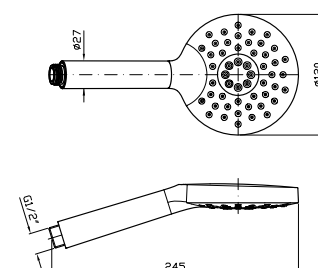

- Z92198 cromo - chrome
- Z92198.C8 nickel
- Z92198.C3 brushed nickel
- Z92198.C40 gold
- Z92198.C41 brushed gold
- Z92198.C50 metal black
- Z92198.C51 brushed metal black
- Z92198.W1 bianco opaco goffrato - embossed matt white
- Z92198.N1 nero opaco goffrato - embossed matt black

- Z92899 cromo - chrome
- Z92899.C8 nickel
- Z92899.C3 brushed nickel
- Z92899.C40 gold
- Z92899.C41 brushed gold
- Z92899.C50 metal black
- Z92899.C51 brushed metal black
- Z92899.N1 bianco opaco goffrato - embossed matt white
- Z92899.W1 nero opaco goffrato - embossed matt black

NEW

- Z95201 cromo - chrome
- Z95201.C8 nickel
- Z95201.C3 brushed nickel
- Z95201.C40 gold
- Z95201.C41 brushed gold
- Z95201.C50 metal black
- Z95201.C51 brushed metal black

NEW

- Z95205 cromo - chrome
- Z95205.C8 nickel
- Z95205.C3 brushed nickel
- Z95205.C40 gold
- Z95205.C41 brushed gold
- Z95205.C50 metal black
- Z95205.C51 brushed metal black

Per versioni in finitura, doccetta Z94177.
Handshower Z94177 on finishing versions.

- Z93867 cromo - chrome
- Z93867.C8 nickel
- Z93867.C3 brushed nickel
- Z93867.C40 gold
- Z93867.C41 brushed gold
- Z93867.C50 metal black
- Z93867.C51 brushed metal black
- Z93867.W1 bianco opaco goffrato - embossed matt white
- Z93867.N1 nero opaco goffrato - embossed matt black

NEW

- Z94740 cromo - chrome