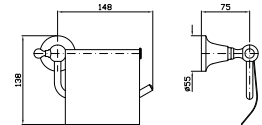

PORTA SCOPINO

A muro.

WC brush set, wall mounted.

ZAD455
ZAD455.C8
ZAD455.C40
ZAD455.C41

cromo - chrome
nickel
gold
brushed gold