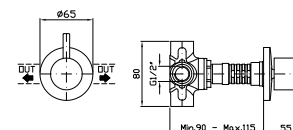

DOCCIA
Termostatico incasso da 1/2",
con 4 rubinetti d'arresto.

1/2" built-in thermostatic shower
mixer with 4 stop valves.

Parte esterna
External part

ZD1662
ZD1662.C3
ZD1662.W1
ZD1662.N1

cromo - chrome
brushed nickel
bianco opaco gofrato -
embossed matt white
nero opaco gofrato -
embossed matt black

Parte incasso
Built-in part

R97823

DOCCIA CON DEVIATORE 2 VIE
Termostatico incasso da 1/2"
e deviatore a 2 vie con
apertura/chiusura acqua.

1/2" built-in thermostatic shower
mixer and 2 way diverter with water
on/off function.

Parte esterna
External part

ZP1646
ZP1646.C3
ZP1646.W1
ZP1646.N1

cromo - chrome
brushed nickel
bianco opaco gofrato -
embossed matt white
nero opaco gofrato -
embossed matt black

Parte incasso
Built-in part

R97810

DEVIATORE 2 VIE
Senza apertura/chiusura acqua,
uscite da 1/2".

2 way diverter without water on/off
function, 1/2" outlets.

Parte esterna
External part

Z94582
Z94582.C3
Z94582.W1
Z94582.N1

cromo - chrome
brushed nickel
bianco opaco gofrato -
embossed matt white
nero opaco gofrato -
embossed matt black

Parte incasso
Built-in part

R97830