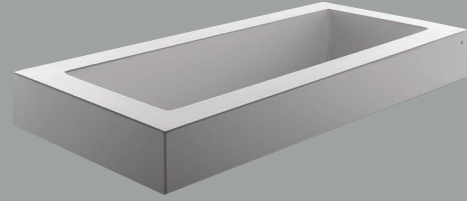

GRANDE COLLECTION

Grande

Grande esprime una nuova proporzione visiva per l'elemento vasca. Una vera e propria scultura contemporanea, in cui wellness e piacere estetico si fondono in maniera unica. Grande è un volume puro, proposto in 2 versioni: free standing e semi-incasso.

Offering new visual proportions, the Grande tub is a veritable contemporary sculpture in which well-being and pleasant appearance are combined in a unique way. Grande is a shape of highest purity which is offered in two versions: free standing and semi built-in.

Grande quadra step, inspired by an ancient fascination, the one related to the roman thermae. The step-seat is a reminiscent of the ancient 'invitation to immersion' into the thermal baths.

Grande free standing

86, 87

Grande semi incasso _ semi built-in

89

Grande quadra step

94, 95

Grande angolo

90, 91

Grande quadra Miami