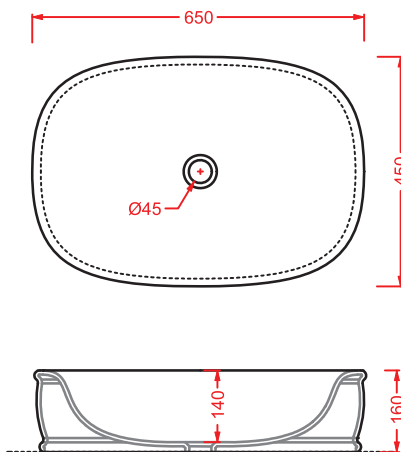

AZL002 AZULEY

lavabo appoggio 65
countertop washbasin 65