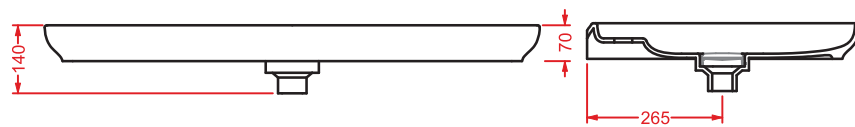

NAKED | 98 x 54

colore	codice	kg	pz. pallet Italia	pz. pallet Export	euro

○	NAL001 01; 00	20	20	30	

lavabo appoggio + piletta

countertop washbasin + drain