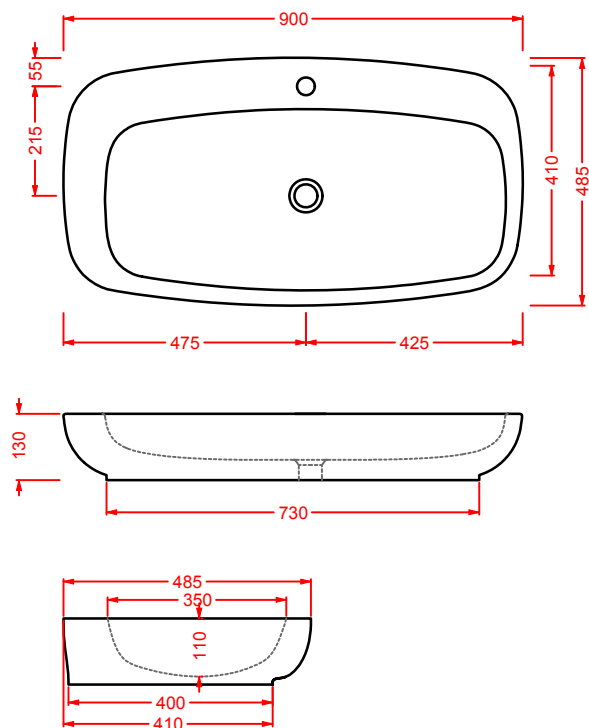

**DAL002 DIAL**

lavabo appoggio 45  
countertop washbasin 45

**DAL003 DIAL**

lavabo appoggio 60  
countertop washbasin 60

**DAL004 DIAL**

lavabo appoggio 90  
countertop washbasin 90