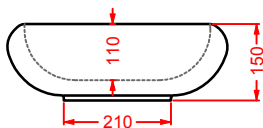

TOL001 TAO

lavabo appoggio 43
countertop washbasin 43