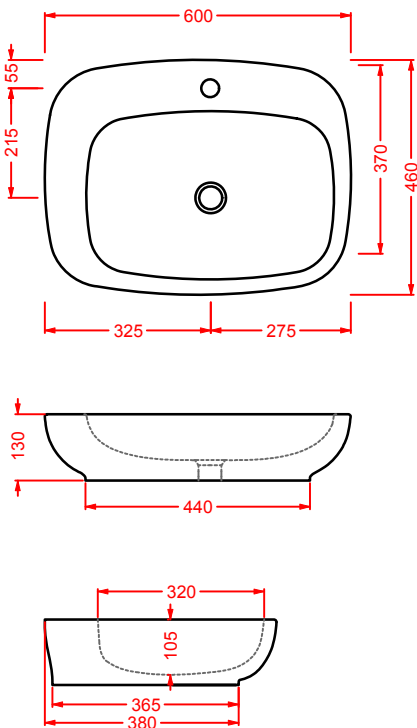

DAL003 DIAL

lavabo appoggio 60
countertop washbasin 60