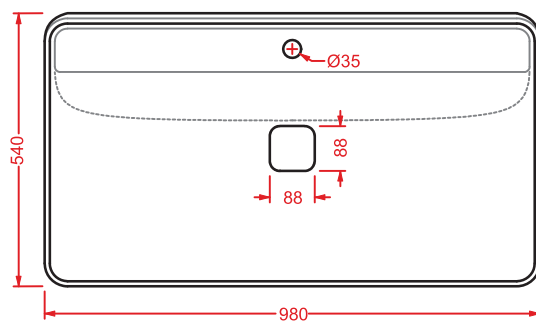

NAKED | 98 x 54

colore	codice	kg	pz. pallet Italia	pz. pallet Export	euro

○	NAL001 01; 00	20	20	30	

lavabo appoggio + piletta

countertop washbasin + drain