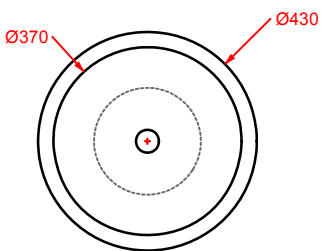

TOL001 TAO

lavabo appoggio 43
countertop washbasin 43