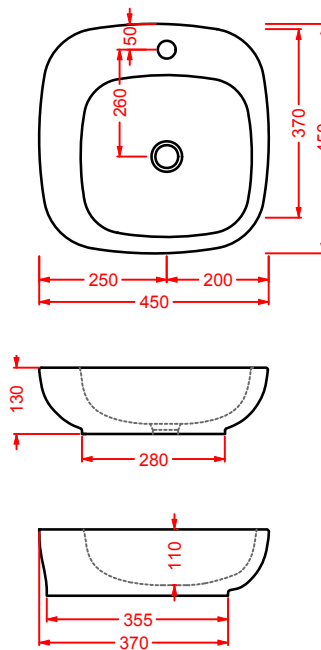

DAL002 DIAL

lavabo appoggio 45
countertop washbasin 45