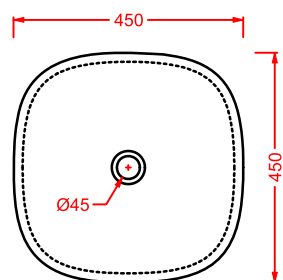

AZL001 AZULEY

lavabo appoggio 45
countertop washbasin 45