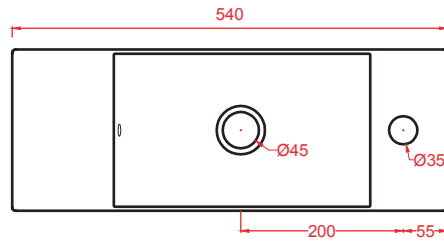

wall-hung handrinse basin

SAVON | 27 x 45

○	LML003 01; 00	7	50	100
---	----------------------	---	----	-----

lavamani sospeso

wall-hung handrinse basin

tasselli per fissaggio lavabi sospesi

ACA007	0,3	-	-
---------------	-----	---	---

fitting system kit for wall-hung washbasins

* fissaggi non inclusi nel prezzo
fitting system kit not included in the price

LML001 UNION

lavamani sospeso
wall-hung handrinse basin

LML002 BRICK

lavamani sospeso
wall-hung handrinse basin