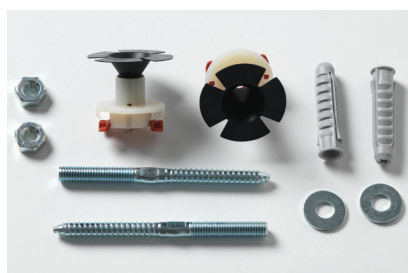

colore	codice	kg	pz. pallet Italia	pz. pallet Export
○	LML001 01; 00	7	50	100

lavamani sospeso

wall-hung handrinse basin

BRICK | 20 x 54

○	LML002 01; 00	7	50	100
---	----------------------	---	----	-----

lavamani sospeso

wall-hung handrinse basin

SAVON | 27 x 45

○	LML003 01; 00	7	50	100
---	----------------------	---	----	-----

lavamani sospeso

wall-hung handrinse basin

tasselli per fissaggio lavabi sospesi

ACA007	0,3	-	-
---------------	-----	---	---

fitting system kit for wall-hung washbasins

* fissaggi non inclusi nel prezzo
fitting system kit not included in the price

LML001 UNION

lavamani sospeso
wall-hung handrinse basin

LML002 BRICK

lavamani sospeso
wall-hung handrinse basin

LML003 SAVON

lavamani sospeso

wall-hung handrinse basin