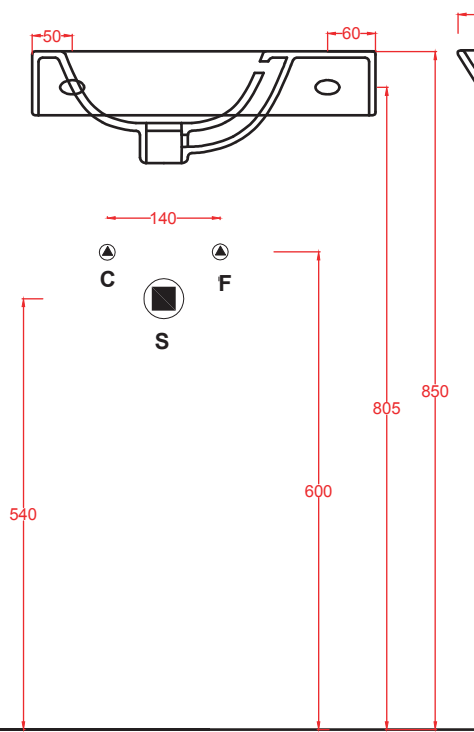

colore	codice	kg	pz. pallet Italia	pz. pallet Export
○	LML001 01; 00	7	50	100

lavamani sospeso

wall-hung handrinse basin

BRICK | 20 x 54

○	LML002 01; 00	7	50	100
---	----------------------	---	----	-----

lavamani sospeso

wall-hung handrinse basin

SAVON | 27 x 45

○	LML003 01; 00	7	50	100
---	----------------------	---	----	-----

lavamani sospeso

wall-hung handrinse basin

tasselli per fissaggio lavabi sospesi

ACA007	0,3	-	-
---------------	-----	---	---

fitting system kit for wall-hung washbasins

* fissaggi non inclusi nel prezzo
fitting system kit not included in the price

LML001 UNION

lavamani sospeso
wall-hung handrinse basin

LML002 BRICK

lavamani sospeso
wall-hung handrinse basin