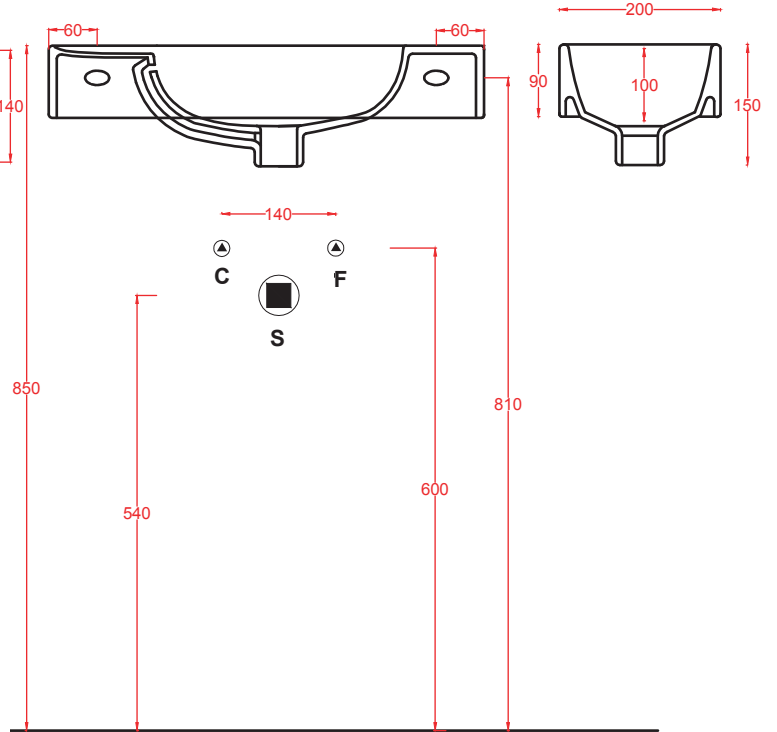

wall-hung handrinse basin

SAVON | 27 x 45

○	LML003 01; 00	7	50	100
---	----------------------	---	----	-----

lavamani sospeso

wall-hung handrinse basin

tasselli per fissaggio lavabi sospesi

ACA007	0,3	-	-
---------------	-----	---	---

fitting system kit for wall-hung washbasins

* fissaggi non inclusi nel prezzo
fitting system kit not included in the price

LML001 UNION

lavamani sospeso
wall-hung handrinse basin

LML002 BRICK

lavamani sospeso
wall-hung handrinse basin