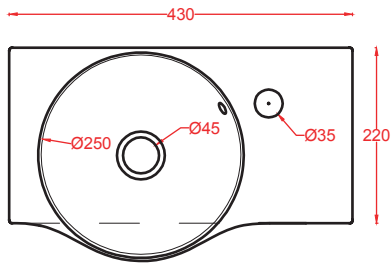

LML001 UNION

lavamani sospeso
wall-hung handrinse basin