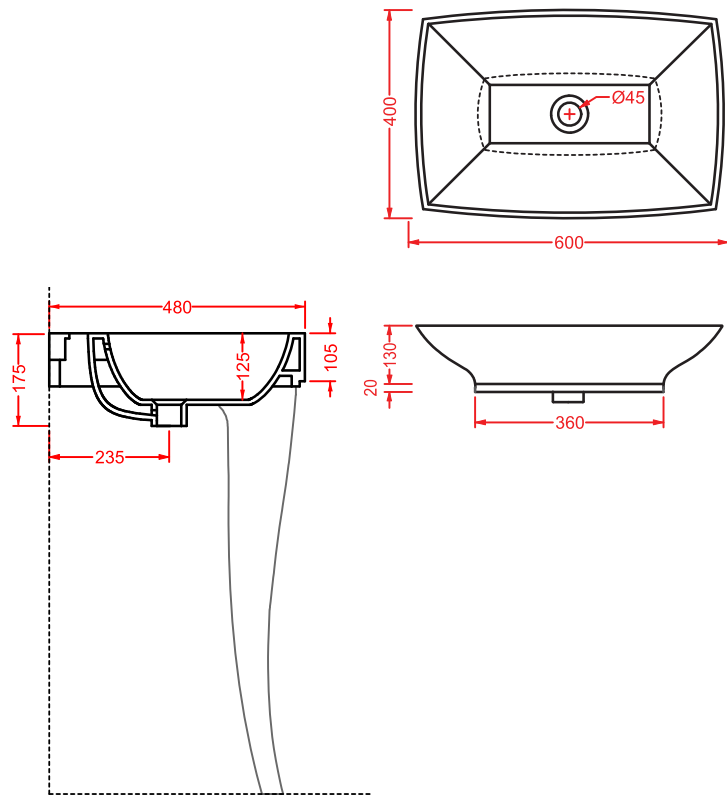

JZL002 JAZZ

lavabo appoggio 60
countertop washbasin 60