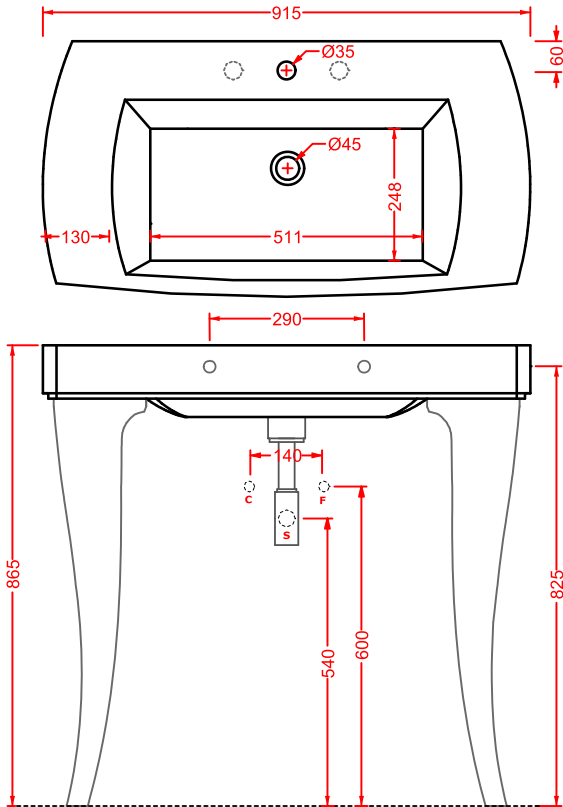

JZL001 + JZC002 JAZZ

consolle 91,5 sospesa/appoggio + coppia gambe ceramica
consolle 91,5 wall-hung/countertop + pair ceramic legs