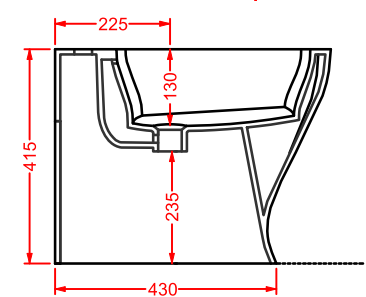

**JZV003 + JZC001 JAZZ**  
vaso monoblocco + cassetta monoblocco  
close-coupled WC + ceramic cistern

**JZV002 JAZZ**  
vaso terra filomuro  
back to wall WC

**JZL001 + JZC002 JAZZ**

consolle 91,5 sospesa/appoggio + coppia gambe ceramica  
 consolle 91,5 wall-hung/countertop + pair ceramic legs