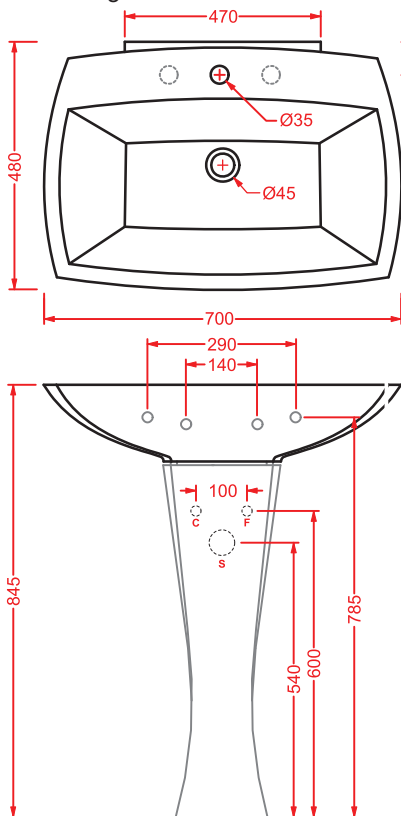

JZL004 + JZC003 JAZZ

lavabo sospeso/da colonna 70 + colonna
wall-hung/for column basin 70 + column