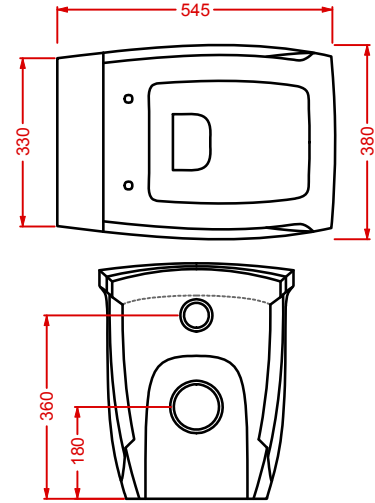

HIV002 HI-LINE

vaso terra filomuro
back to wall WC