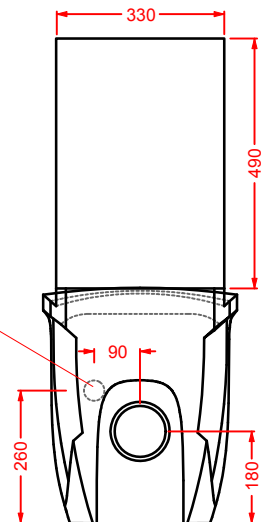

ATTACCO ACQUA
/ WATER INLET