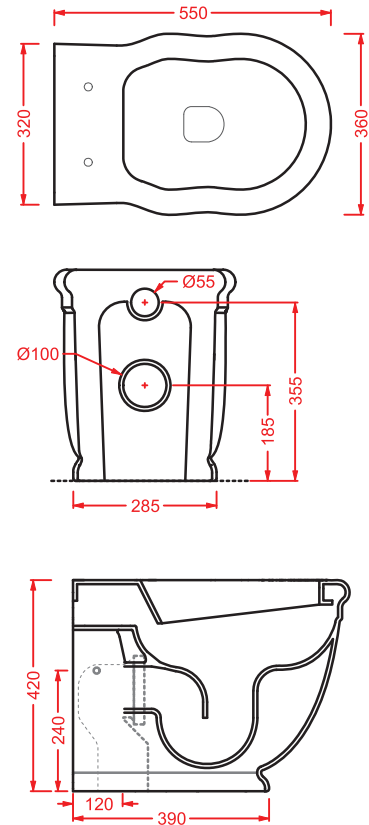

HEV005

vaso terra filomuro
back to wall WC