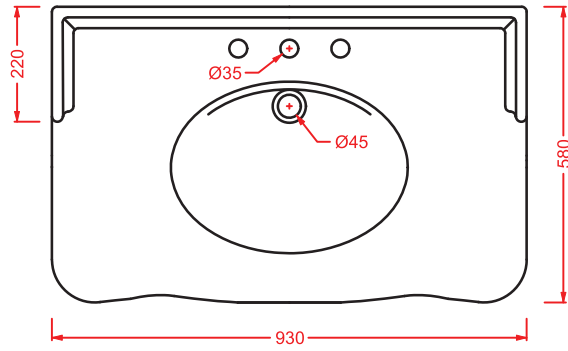

HEA016 HERMITAGE

struttura cromata consolle 92
chromed structure consolle 92