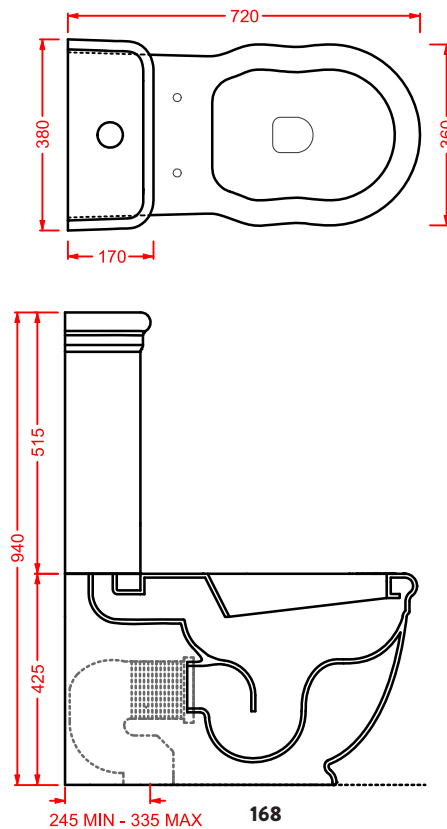

HEV005

vaso terra filomuro
back to wall WC

HEB001 HERMITAGE

bidet terra filomuro
back to wall bidet

HEV006 HERMITAGE

vaso monoblocco filo muro
back to wall close-coupled WC

HEL005 + HEC003 HERMITAGE

consolle 92 + gambe ceramica
consolle 92 + ceramic legs