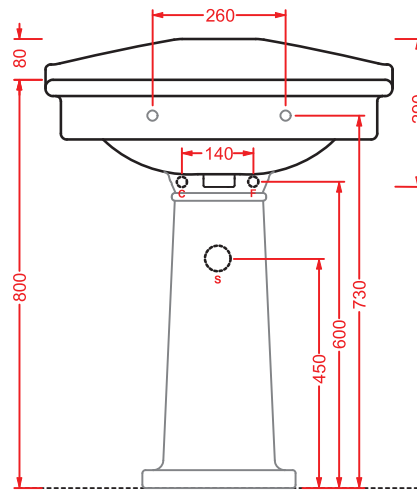

HEL002 + HEC002 HERMITAGE

lavabo 68 + colonna
washbasin 68 + column