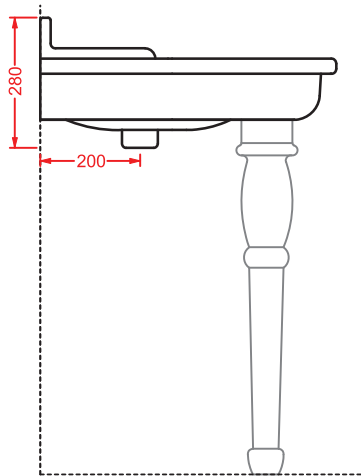

HEA016 HERMITAGE

struttura cromata consolle 92
chromed structure consolle 92