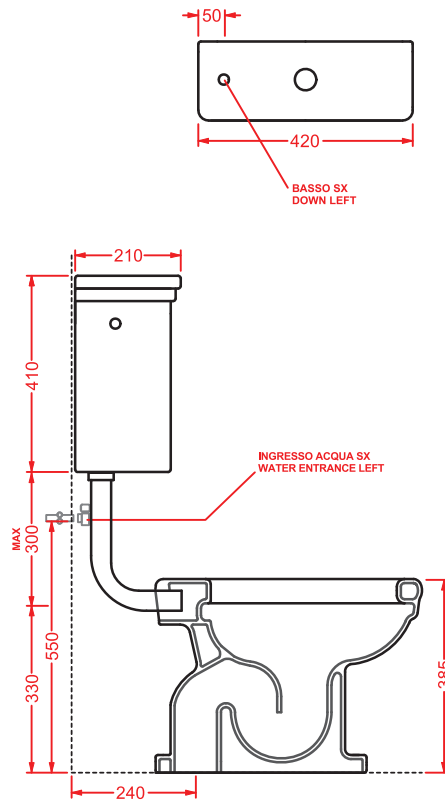

HEV002 + HEC005 HERMITAGE

vaso terra S + cassetta zaino + coperchio
WC (S) + low level ceramic cistern + cov.