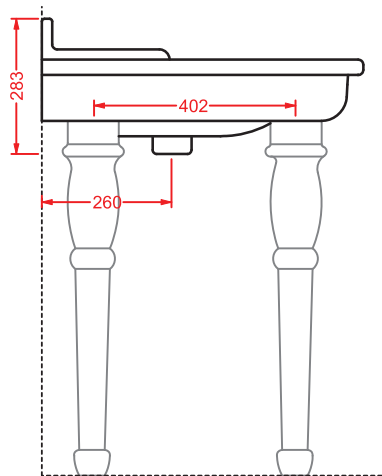

HEL004 + HEC003 HERMITAGE

consolle 112 + gambe ceramica
consolle 112 + ceramic legs