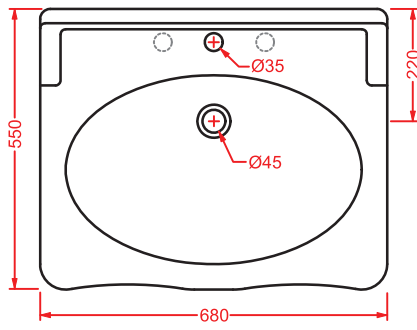

HEL002 + HEC002 HERMITAGE

lavabo 68 + colonna
washbasin 68 + column