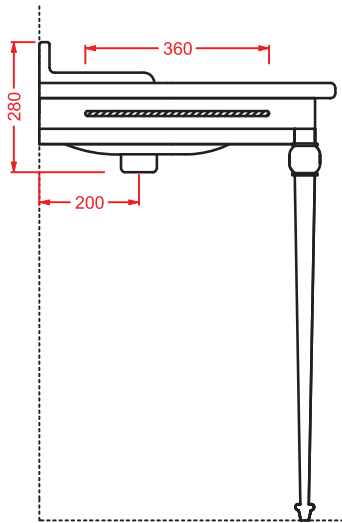

HEA016 HERMITAGE

struttura cromata consolle 92
chromed structure consolle 92