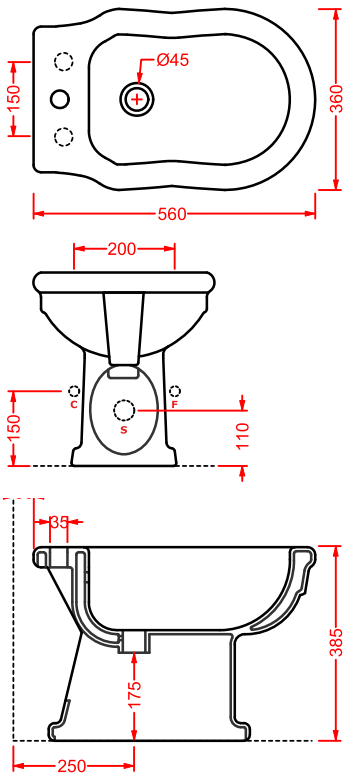

HEB002 HERMITAGE

bidet terra
floor bidet