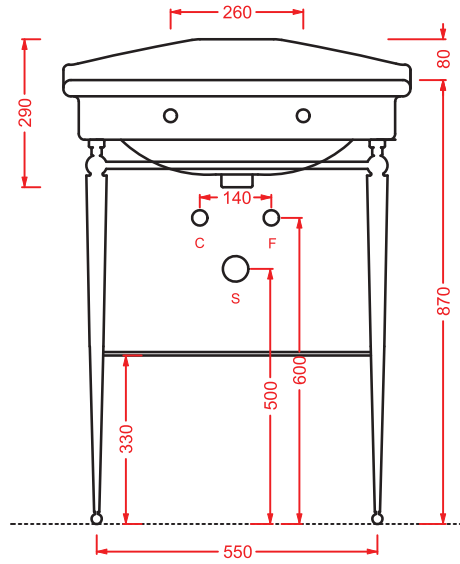

HEA015 HERMITAGE

struttura cromata lavabo 68
chromed structure washbasin 68