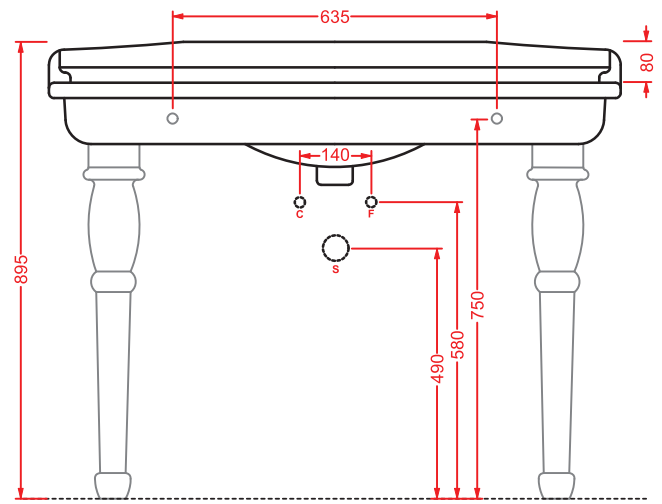

HEL004 + HEC003 HERMITAGE

consolle 112 + gambe ceramica
consolle 112 + ceramic legs