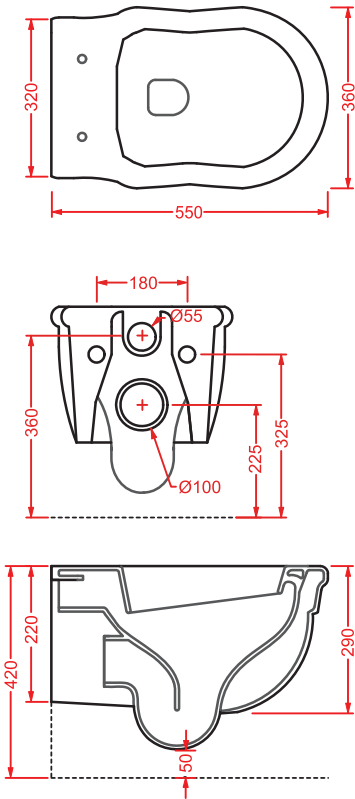

HEV010 HERMITAGE

vaso sospeso
wall-hung WC