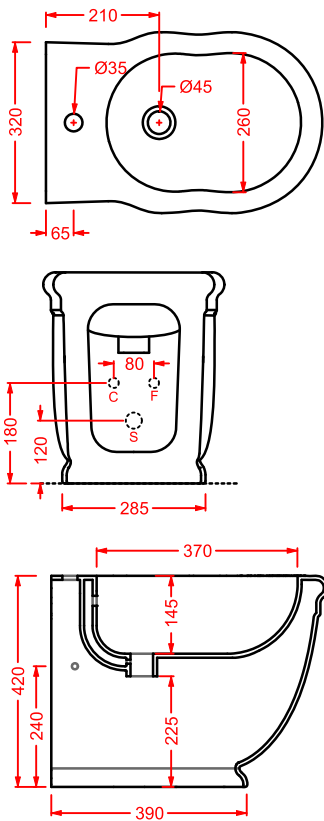

HEB001 HERMITAGE

bidet terra filomuro
back to wall bidet