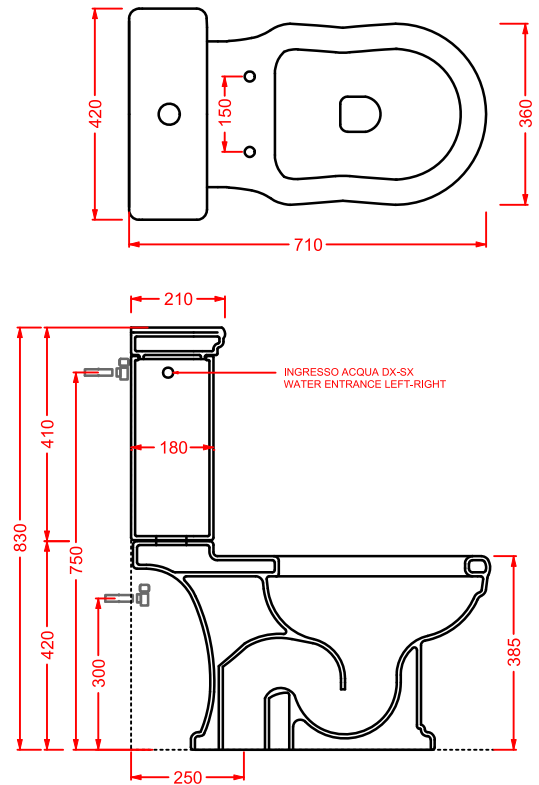

○	HEV010 01;00	21	15	20	
---	--------------	----	----	----	--

●	HEV010 03;00	21	15	20	
---	--------------	----	----	----	--

HERMITAGE | 36 x 55

bidet sospeso + kit di fissaggio
solo 1 foro

*wall-hung bidet + fitting system kit
just 1 hole*

**HEB002 HERMITAGE**

bidet terra
floor bidet

**HEV004 + HEC001 HERMITAGE**

vaso monoblocco P + cassetta monoblocco
close-coupled WC (P) + ceramic cistern

**HEV008 + HEC001 HERMITAGE**

vaso monoblocco S + cassetta monoblocco
close-coupled WC (S) + ceramic cistern