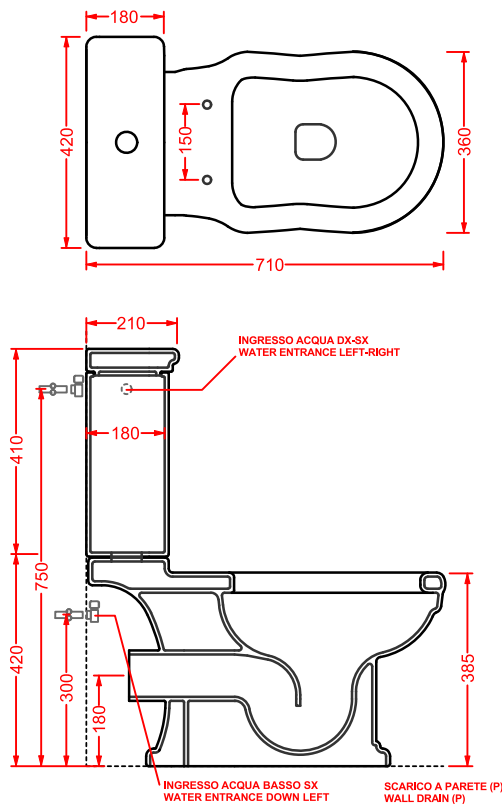

HEV004 + HEC001 HERMITAGE

vaso monoblocco P + cassetta monoblocco
close-coupled WC (P) + ceramic cistern