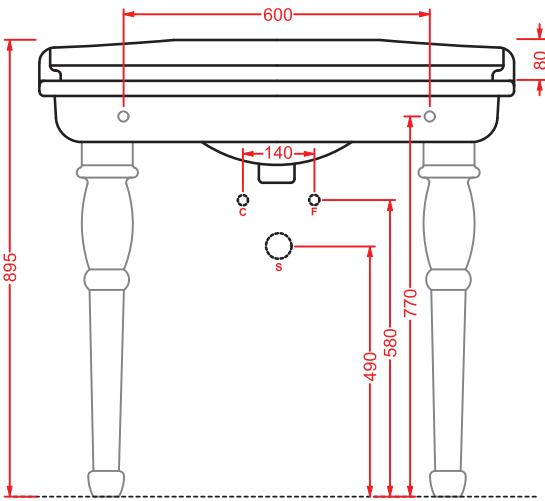

HEA016 HERMITAGE

struttura cromata consolle 92
chromed structure consolle 92