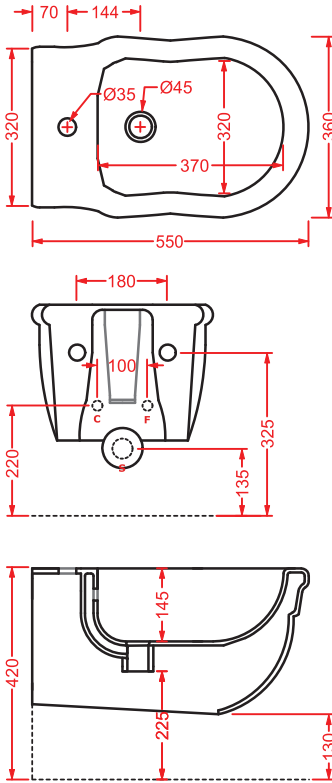

HEB003 HERMITAGE

bidet sospeso
wall-hung bidet