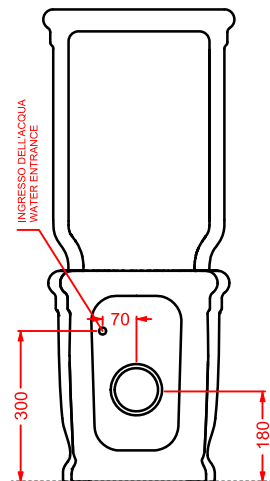

HEV005

vaso terra filomuro
back to wall WC

HEB001 HERMITAGE

bidet terra filomuro
back to wall bidet

HEV006 HERMITAGE

vaso monoblocco filo muro
back to wall close-coupled WC

HEL005 + HEC003 HERMITAGE

consolle 92 + gambe ceramica
consolle 92 + ceramic legs