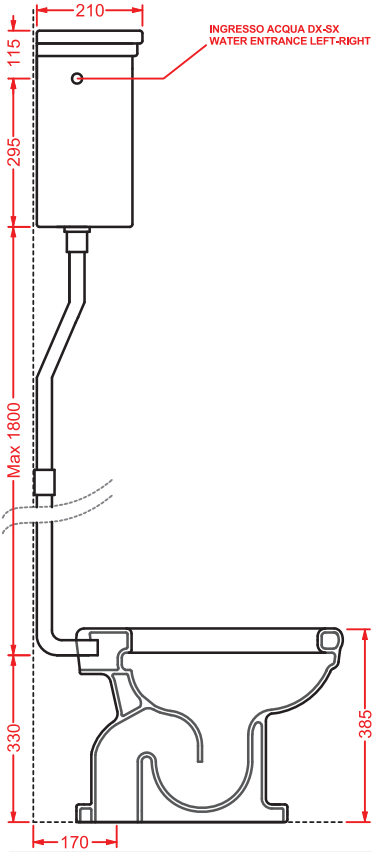

HEV002 + HEC004 HERMITAGE

vaso terra S con cassetta alta + coperchio
WC (S) + high ceramic cistern + cover