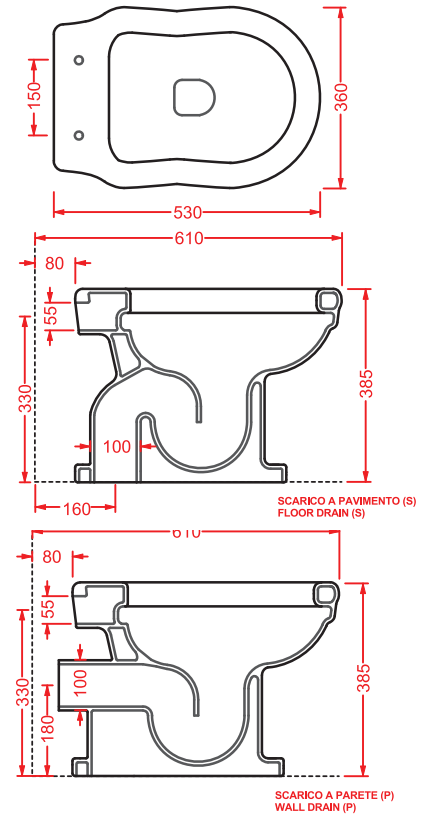

HEV002 (S)/HEV003 (P) HERMITAGE

vaso terra scarico S e P
WC with floor drain and wall drain