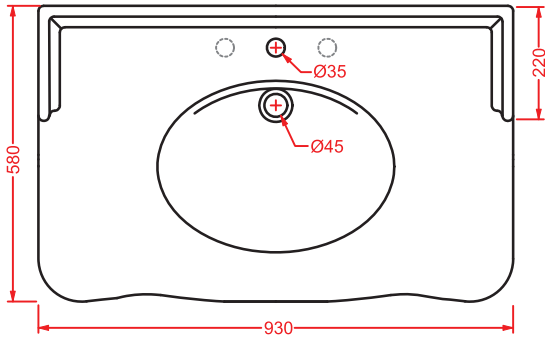

HEV005

vaso terra filomuro
back to wall WC

HEB001 HERMITAGE

bidet terra filomuro
back to wall bidet

HEV006 HERMITAGE

vaso monoblocco filo muro
back to wall close-coupled WC

HEL005 + HEC003 HERMITAGE

consolle 92 + gambe ceramica
consolle 92 + ceramic legs