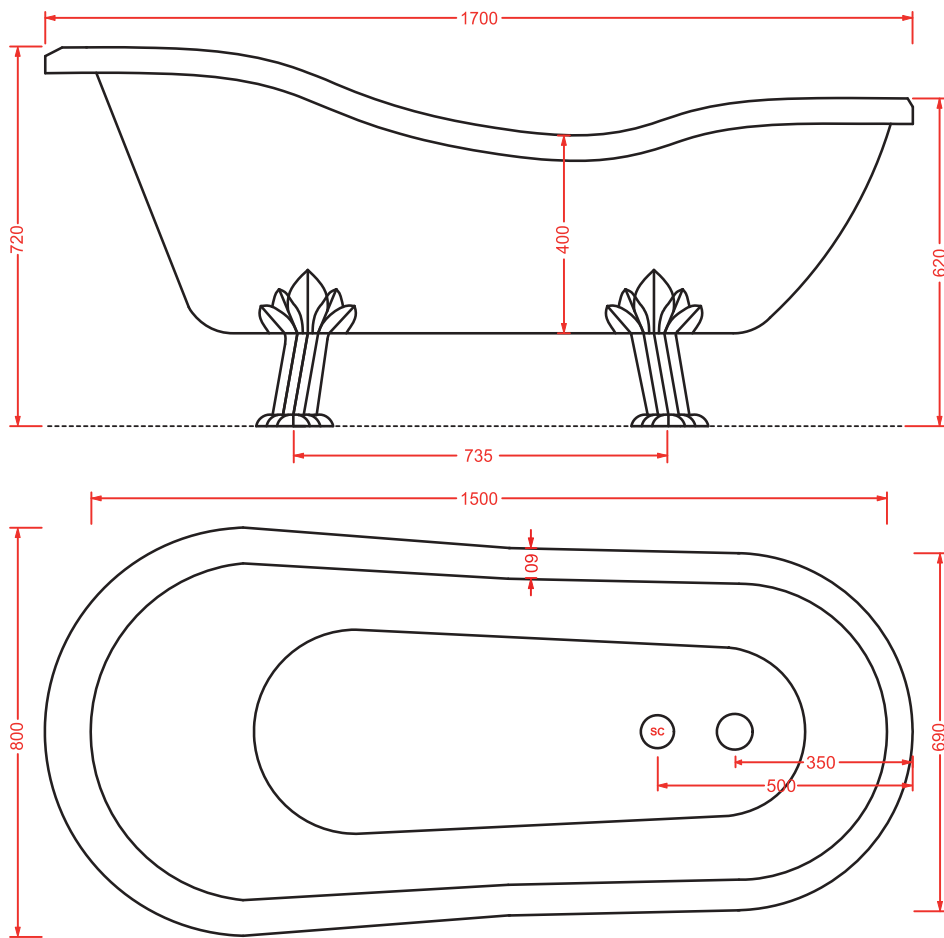

HEA017 HERMITAGE

struttura cromata consolle 112
chromed structure consolle 112

HEL004 + HEC003 HERMITAGE

consolle 112 + gambe ceramica
consolle 112 + ceramic legs

HEW001 HERMITAGE

vasca bianca
white bathtub