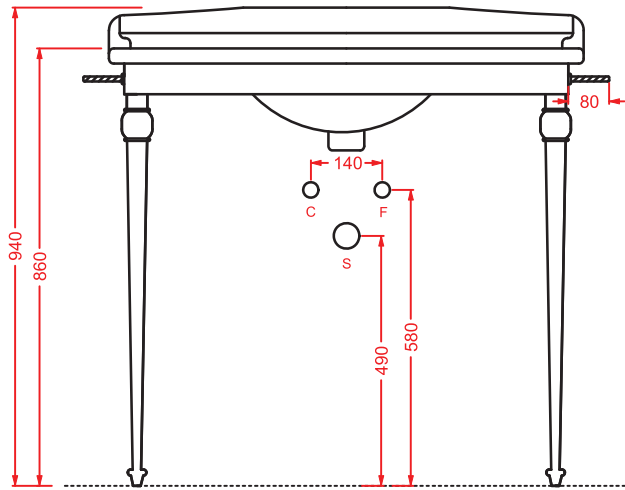

HEA016 HERMITAGE

struttura cromata consolle 92
chromed structure consolle 92