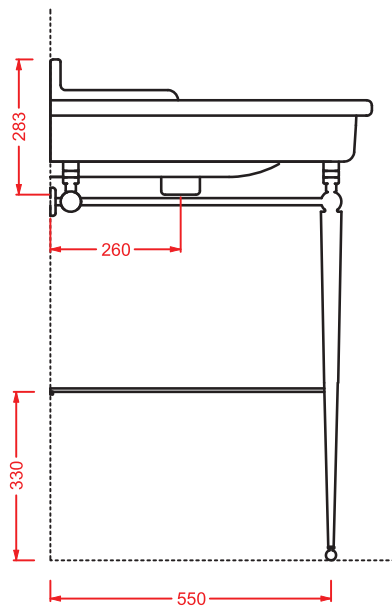

HEA017 HERMITAGE

struttura cromata consolle 112
chromed structure consolle 112