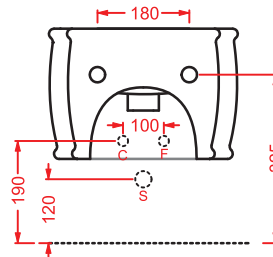

AZB001 AZULEY

bidet sospeso
wall-hung bidet