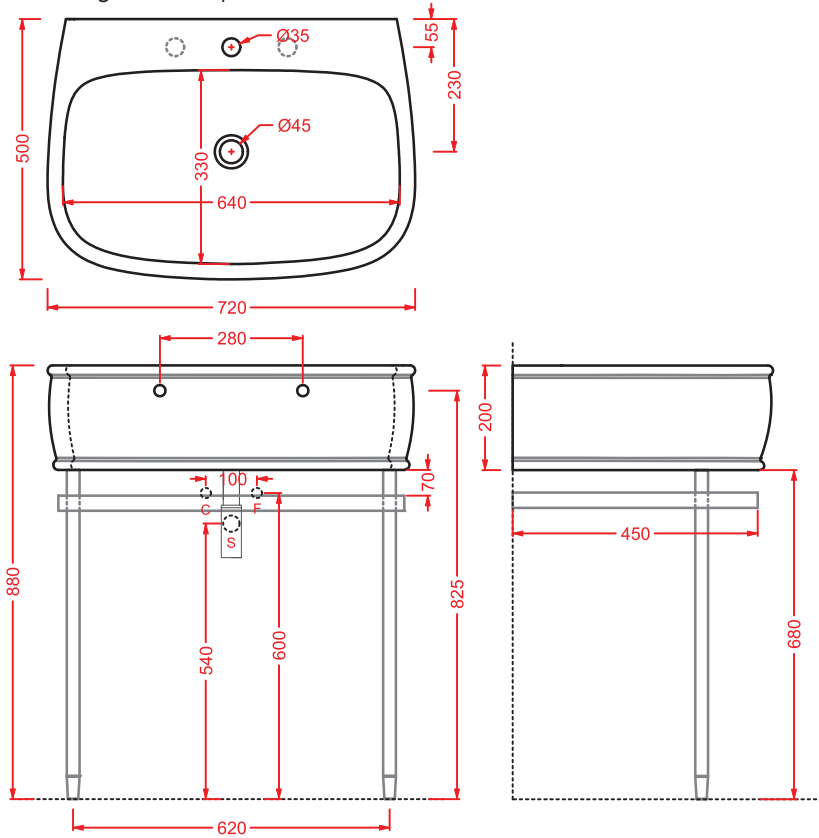

AZL003 AZULEY + AZA002

lavabo sosp/appoggio 72 + struttura cromata
wall-hung/countertop washbasin 72 + chromed structure