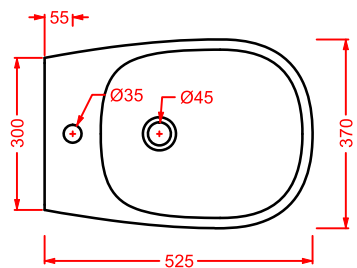

AZB002 AZULEY

bidet terra filomuro
back to wall bidet