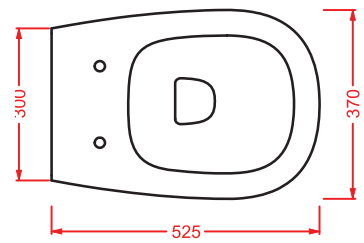

AZV002 AZULEY

vaso terra filomuro
back to wall WC