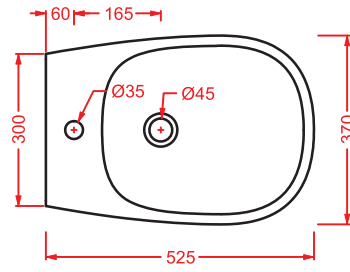

AZB001 AZULEY

bidet sospeso
wall-hung bidet