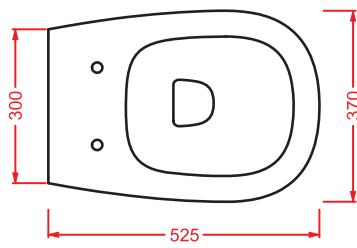

AZV001 AZULEY

vaso sospeso
wall-hung WC