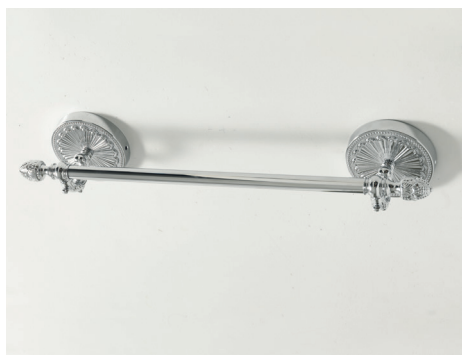

VERSAILLES | 12 x 47 x 12

porta scopino cromo, bronzo, oro
+ kit di fissaggio + scopino

*brush holder chrome, bronze, gold
+ fitting system kit + brush*

	HEA021 71	2	-	-	
---	------------------	---	---	---	--

	HEA021 72	2	-	-	
---	------------------	---	---	---	--

	HEA021 73	2	-	-	
---	------------------	---	---	---	--

VERSAILLES | 45 x 14 x 12

porta salviette cromo, bronzo, oro
+ kit di fissaggio

*towel rail chrome, bronze, gold
+ fitting system kit*

	HEA022 73	1	-	-	
---	------------------	---	---	---	--

VERSAILLES | 55 x 14 x 12

porta salviette cromo, bronzo, oro
+ kit di fissaggio

*towel rail chrome, bronze, gold
+ fitting system kit*

	HEA023 71	1,5	-	-	
---	------------------	-----	---	---	--