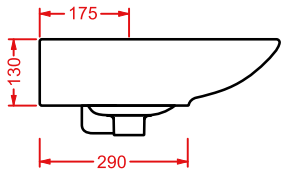

FUORI 3

TFL004 FUORI 3

lavabo appoggio 63
countertop washbasin 63