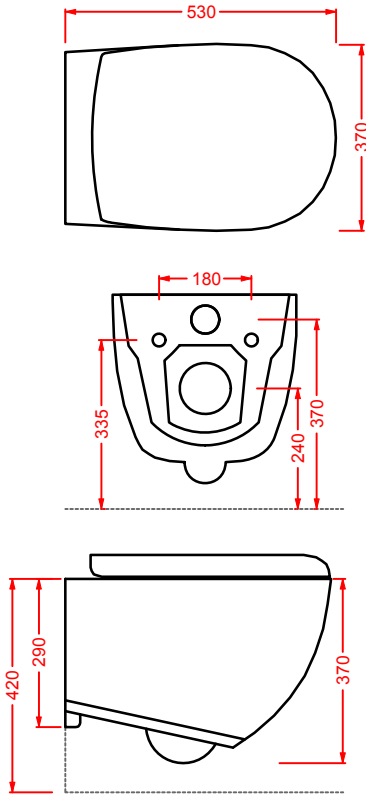

FLV001 / FLV004 FILE 2.0

vaso sospeso / vaso sospeso Senza Brida
wall-hung WC / wall-hung Rimless WC