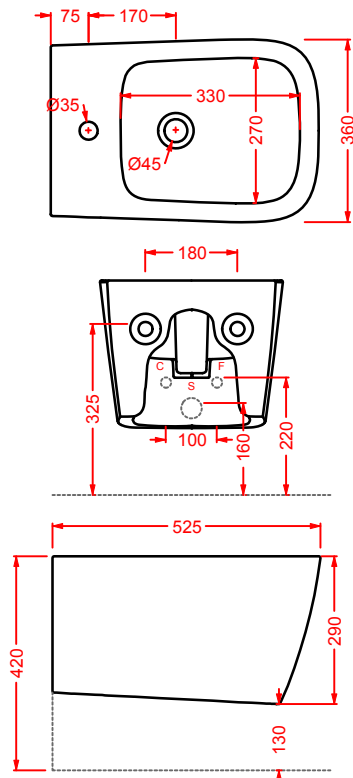

ASB001 A16
bidet sospeso
wall-hung bidet