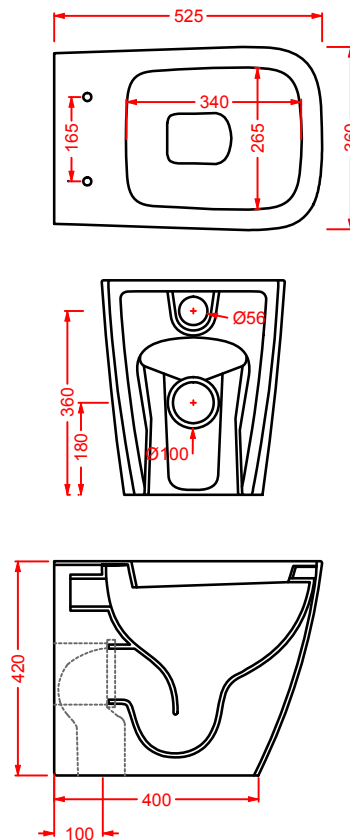

ASV002 A16
vaso terra filomuro
back to wall WC