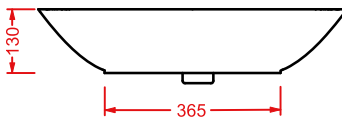

ACA001	0,3	-	-	10
---------------	-----	---	---	-----------

fitting system kit for under-countertop washbasins

PTL001 PLETTRO

lavabo appoggio 60
countertop washbasin 60

PTL002 PLETTRO QUADRO

lavabo appoggio 59
countertop washbasin 59