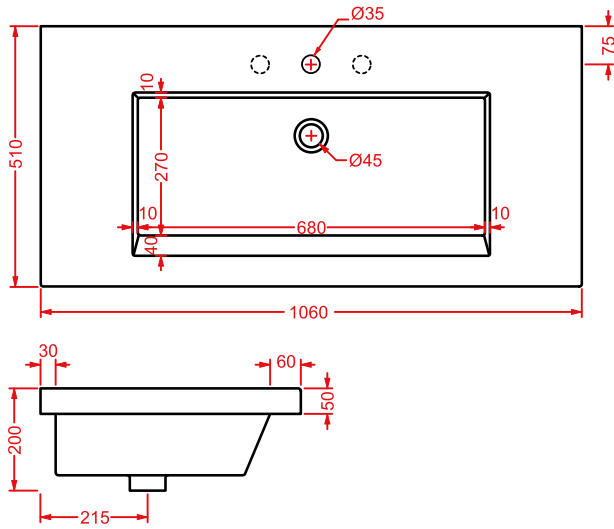

GAP 106

GPL001 GAP 106

consolle incasso 106
drop in consolle 106