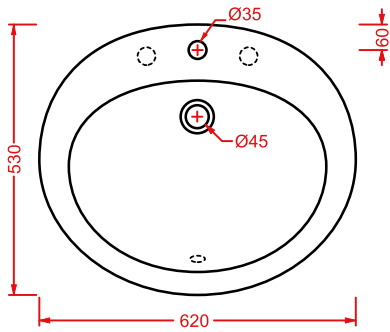

MINERVA

MNL001 MINERVA

lavabo incasso 62
drop in washbasin 62