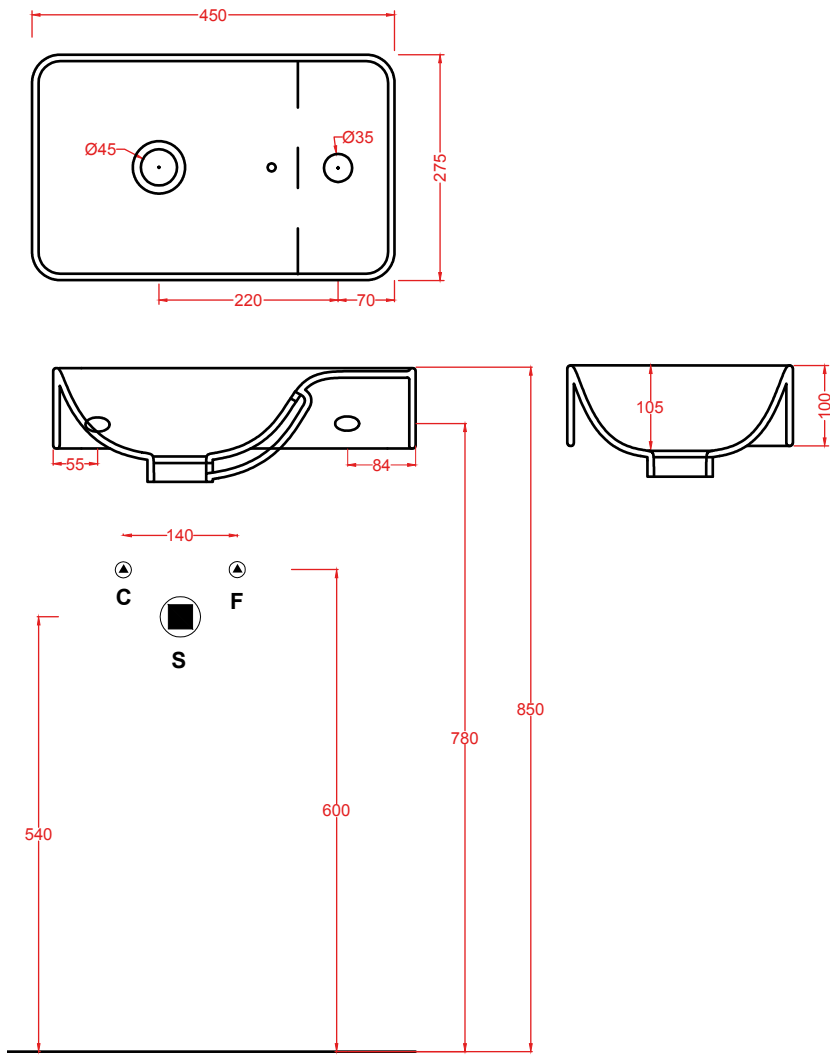

LML003 SAVON

lavamani sospeso

wall-hung handrinse basin