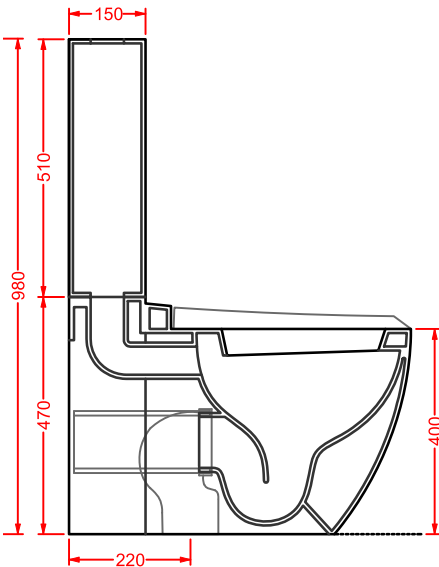

BLV003 + BLC001 BLEND

vaso monoblocco + cassetta monoblocco
close-coupled WC + ceramic cistern