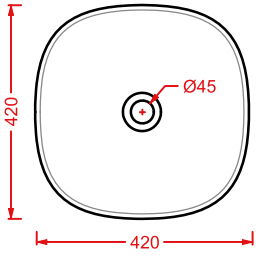

GHL001 GHOST 42
lavabo appoggio
countertop washbasin