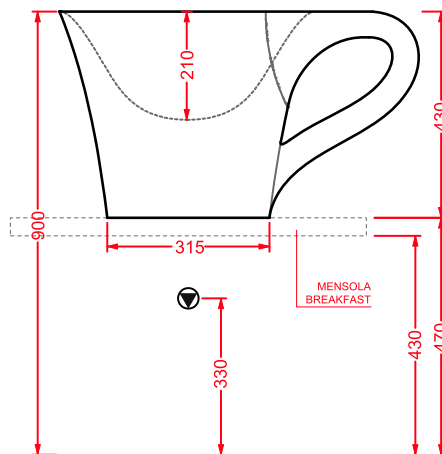

OSL005 CUP
lavabo appoggio
countertop washbasin