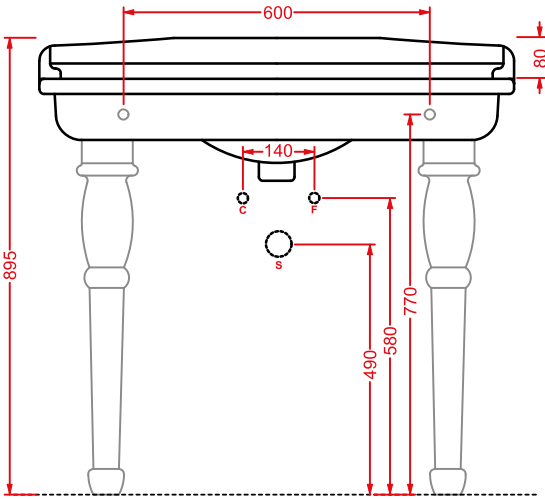

HEA016 HERMITAGE

struttura cromata consolle 92
chromed structure consolle 92