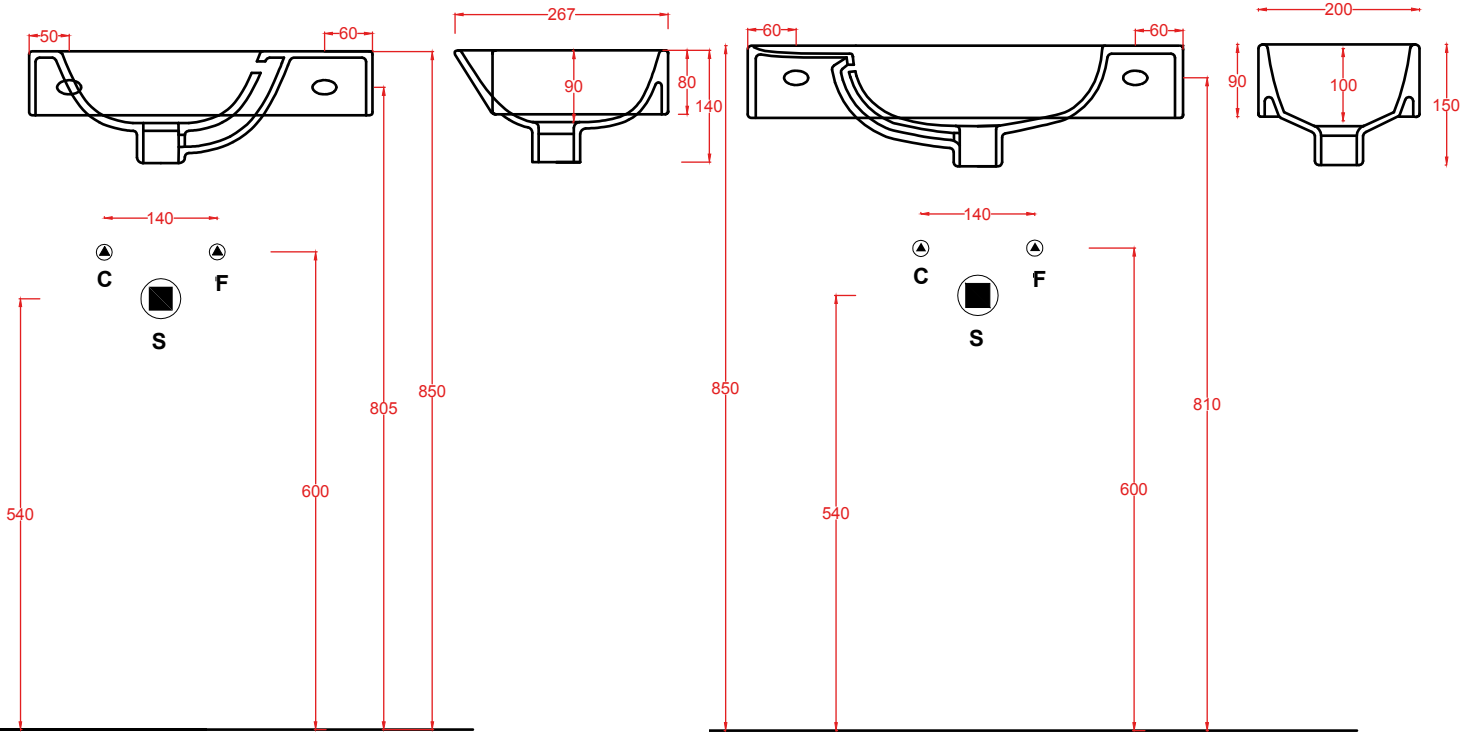

LML002 BRICK

lavamani sospeso
wall-hung handrinse basin