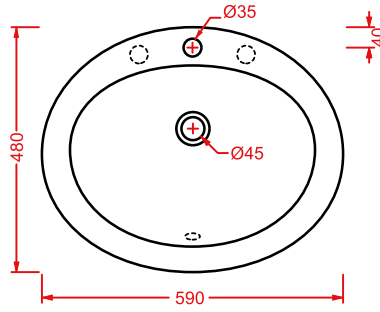

EOLO

ELL001 EOLO

lavabo incasso 59
drop in washbasin 59