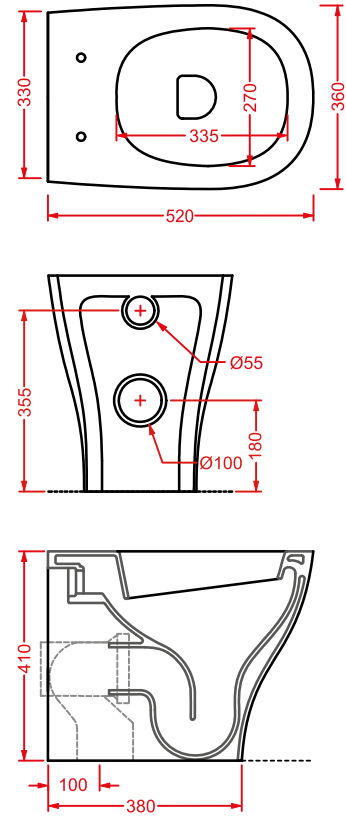

TEV002 TEN

vaso terra filomuro
back to wall WC