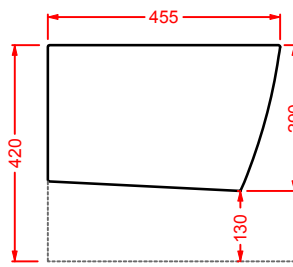

ASB003 A16 MINI

bidet sospeso
wall-hung bidet