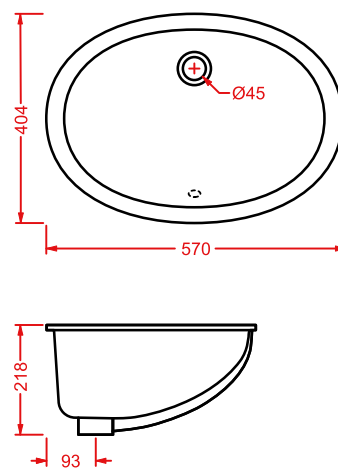

DIANA

DIL001 DIANA

lavabo sottopiano 57

under-countertop washbasin 57