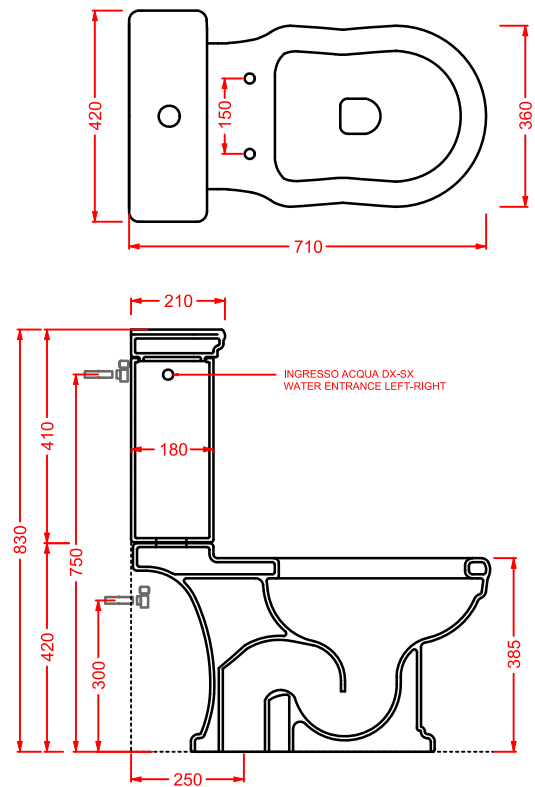

HEB002 HERMITAGE

bidet terra
floor bidet

HEV004 + HEC001 HERMITAGE

vaso monoblocco P + cassetta monoblocco
close-coupled WC (P) + ceramic cistern

HEV008 + HEC001 HERMITAGE

vaso monoblocco S + cassetta monoblocco
close-coupled WC (S) + ceramic cistern