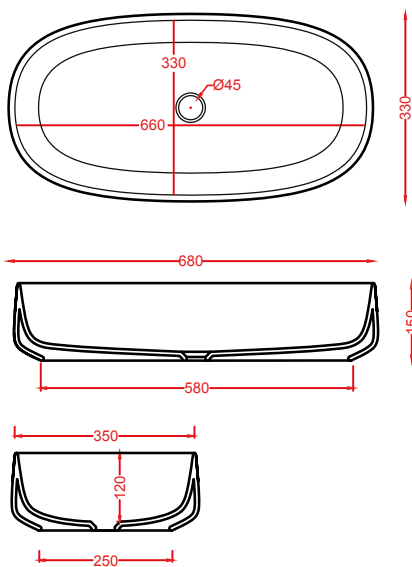

GHOST

Designed by Meneghello Paoelli Associati

GHL001
42 x 42

WASHBASINS - GHOST

GHL001
42 x 42

GHL002
65 x 42

GHL002
65 x 42

GHOST/VARIATIONS