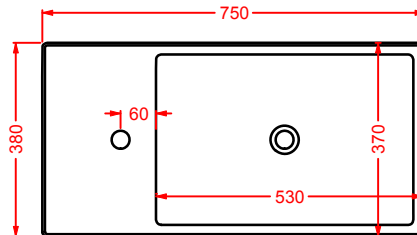

SCL004 SCALINO 75

lavabo appoggio 75
countertop washbasin 75