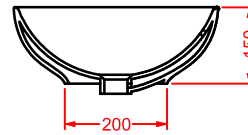

colore	codice	kg	pz. pallet Italia	pz. pallet Export	euro
NF | 40 x 40	○	NFL001 01; 00	9	20	40	210

lavabo appoggio

countertop washbasin