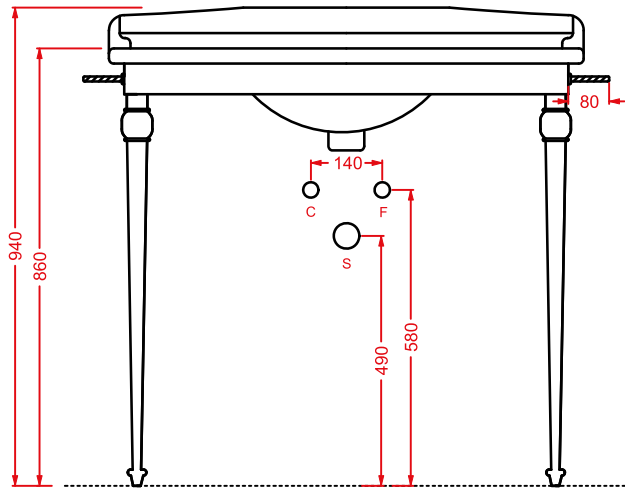

HEA016 HERMITAGE

struttura cromata consolle 92
chromed structure consolle 92