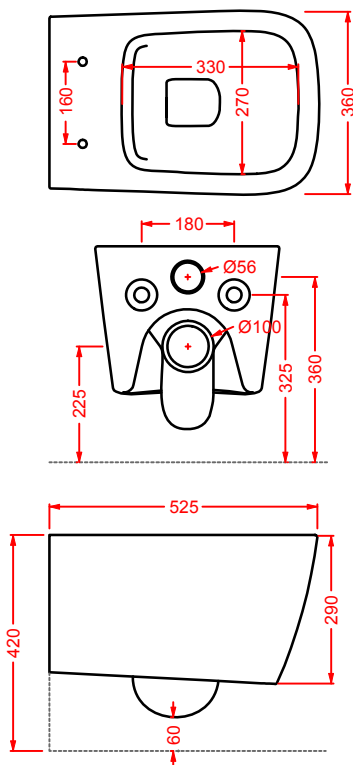

ASV003 A16 THE. RIMLESS
vaso sospeso Senza Brida
wall-hung Rimless WC