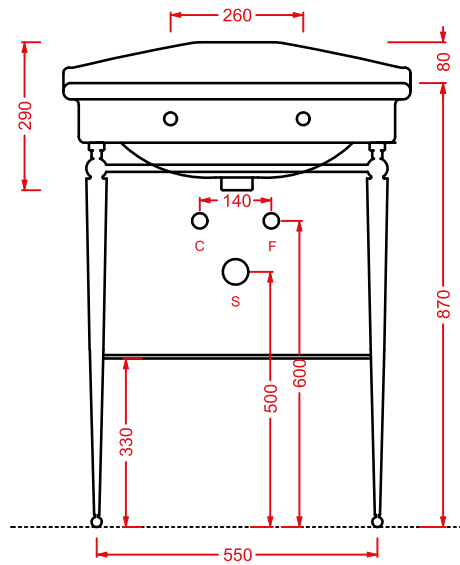

HEA015 HERMITAGE

struttura cromata lavabo 68
chromed structure washbasin 68