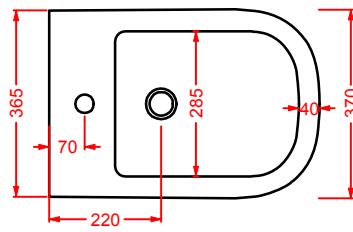

FSB002 FASTER

bidet a terra filomuro
back to wall bidet