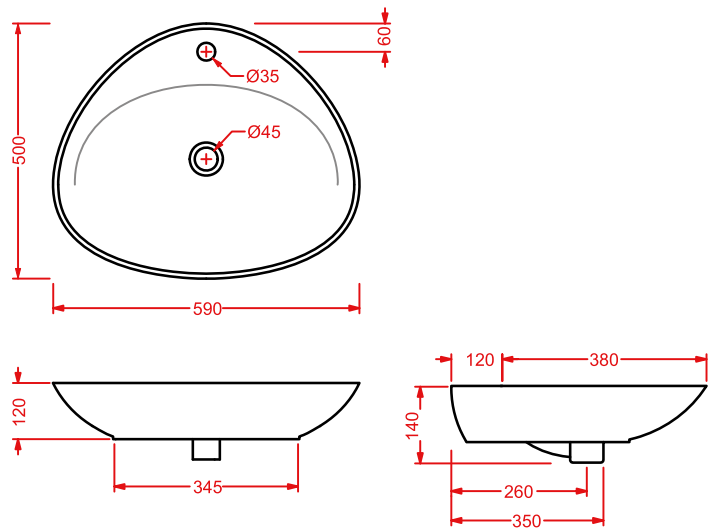

BS | 59 x 50

colore   codice   kg   pz. pallet Italia   pz. pallet Export   euro

○ **BSL001 01; 00**   10   16   26   **240**

lavabo appoggio + kit di fissaggio

countertop washbasin + fitting system
kit