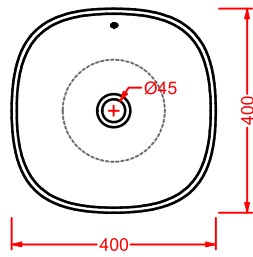

colore	codice	kg	pz. pallet Italia	pz. pallet Export	euro
NF | 40 x 40	○	NFL001 01; 00	9	20	40	210

lavabo appoggio

countertop washbasin