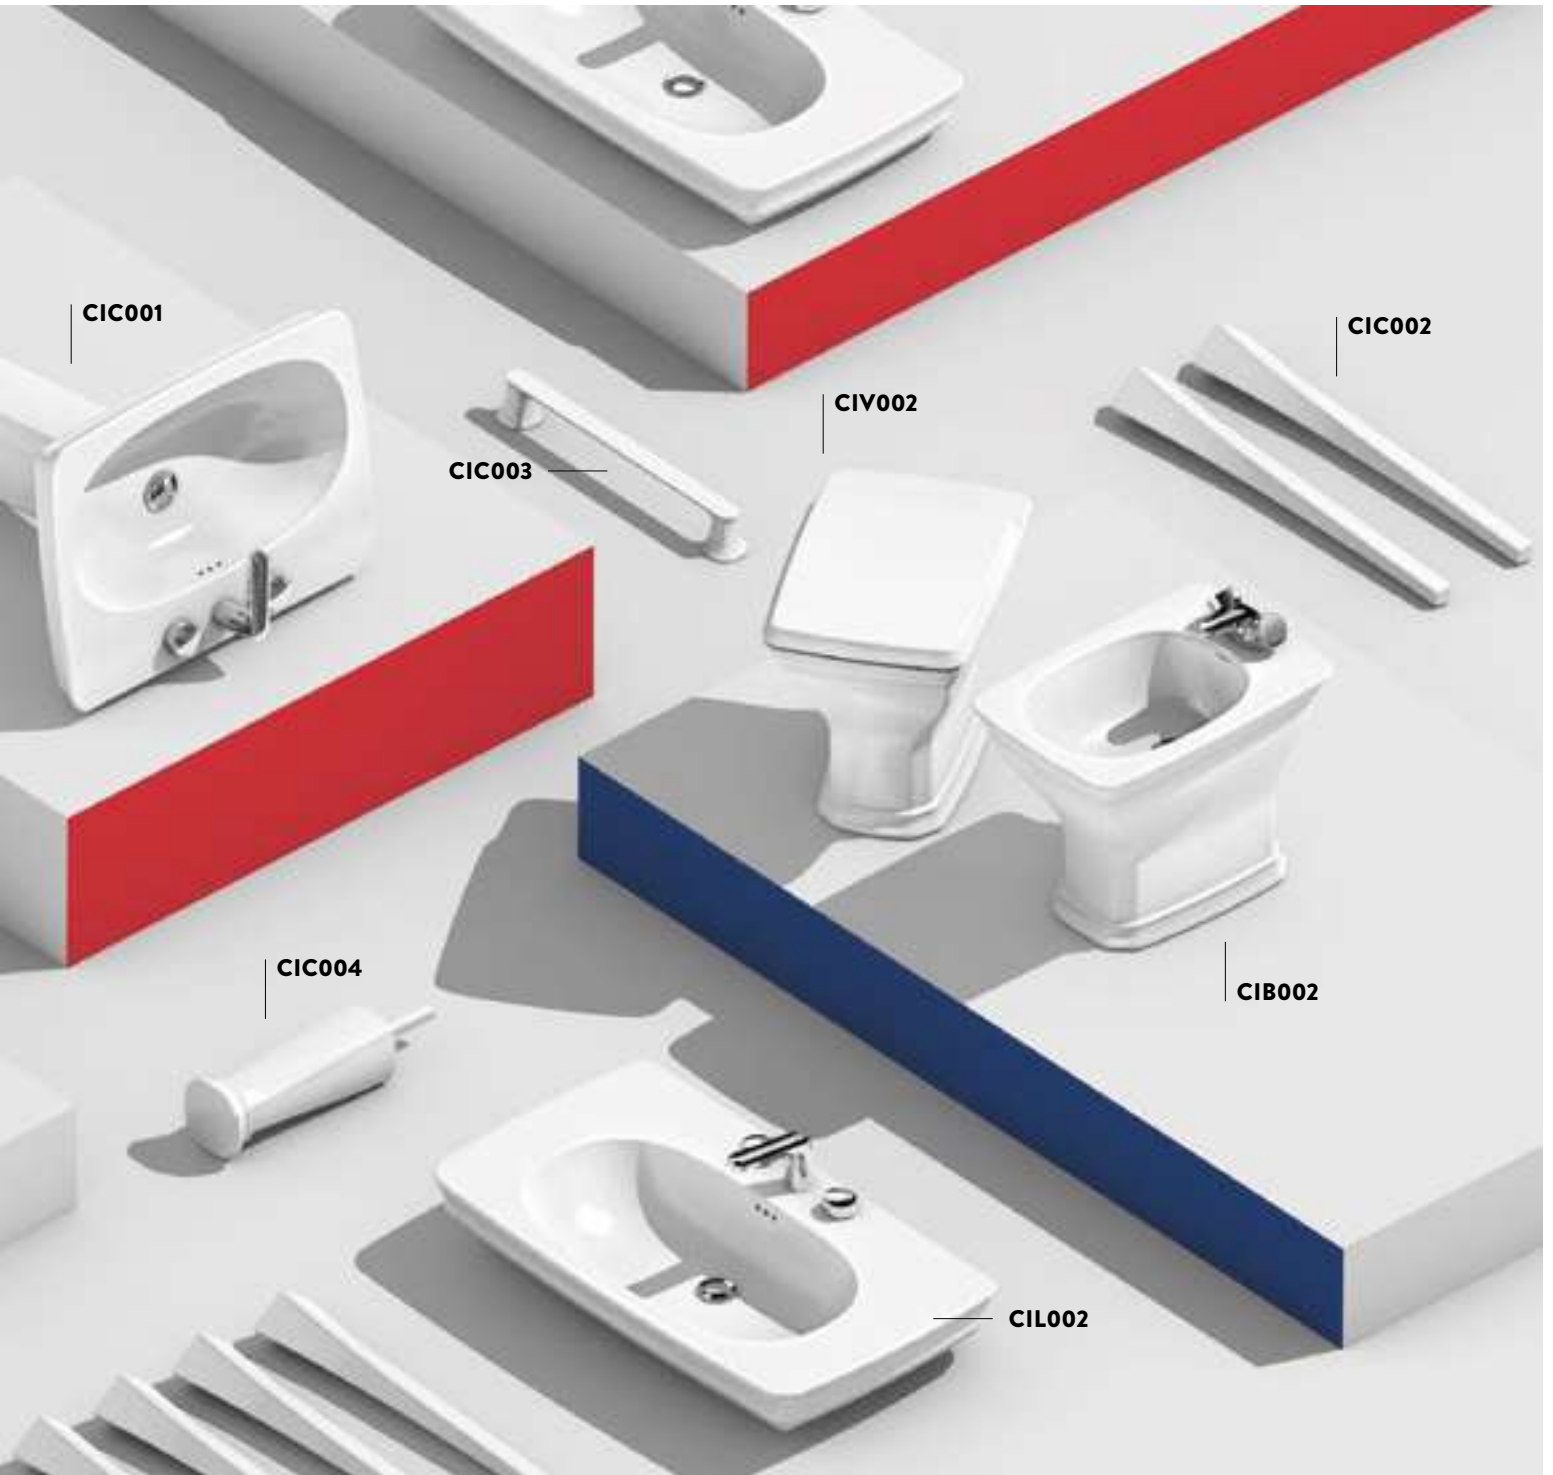

CIC001

CIC002

CIV002

CIC003

CIC004

CIB002

CIL002