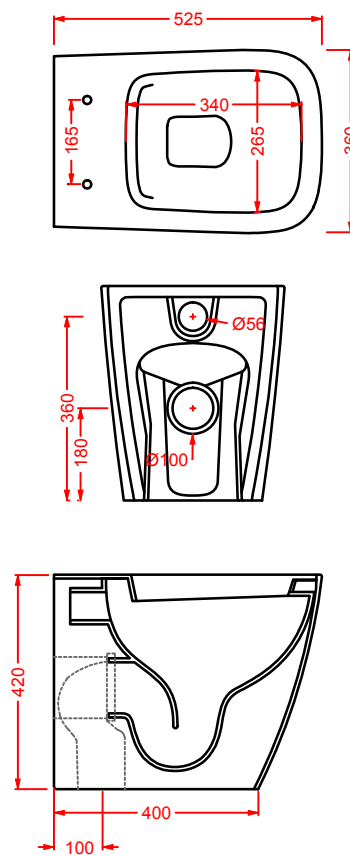

ASV004 A16 THE. RIMLESS
vaso terra filomuro Senza Brida
back to wall Rimless WC