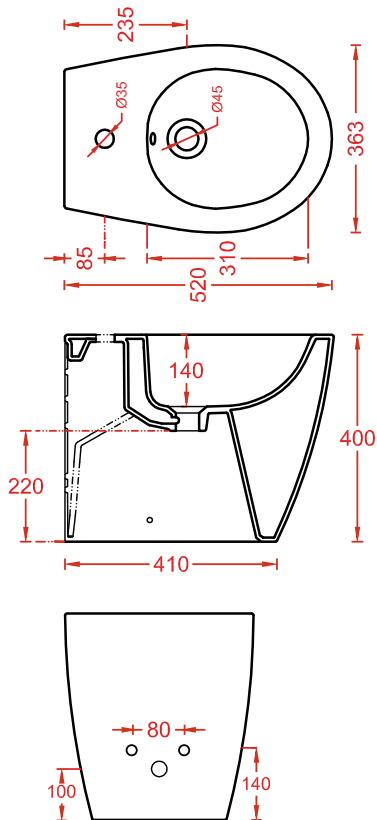

STB002 STEP
bidet terra filomuro
back to wall bidet