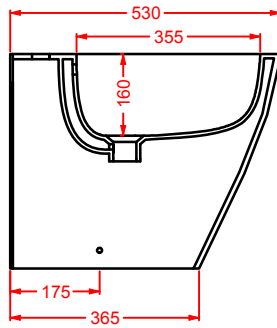

FSB002 FASTER

bidet a terra filomuro
back to wall bidet