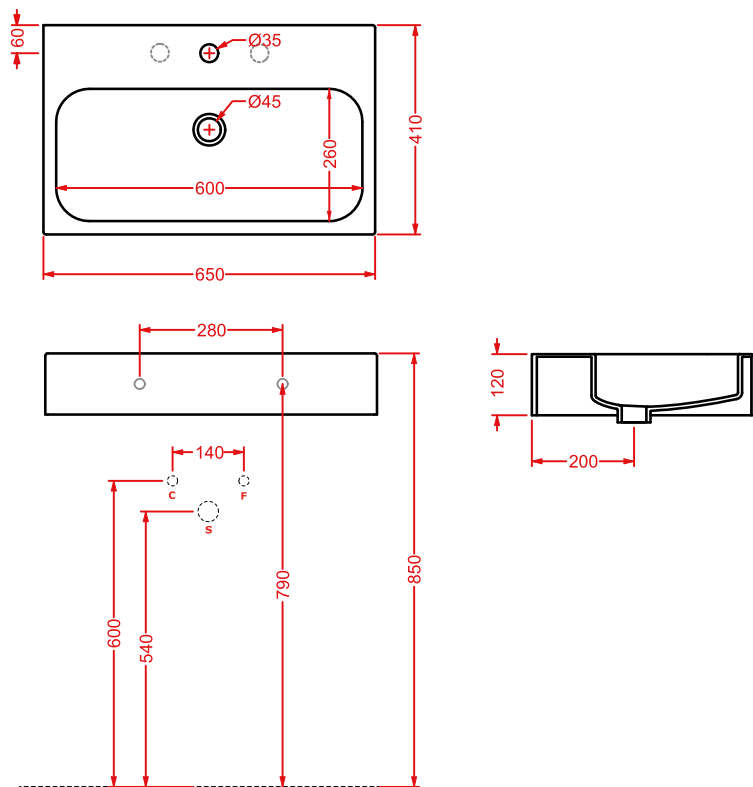

BKL001 BLOCK

lavabo sospeso/appoggio 65
wall-hung/countertop washbasin 65