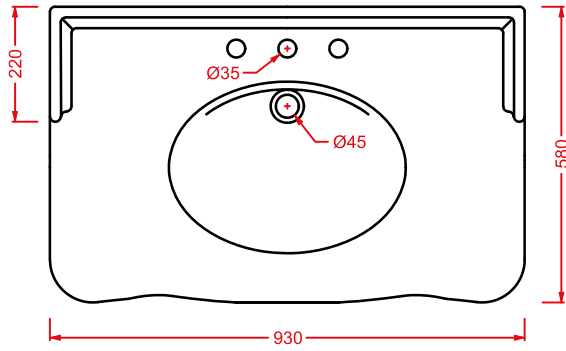

HEA016 HERMITAGE

struttura cromata consolle 92
chromed structure consolle 92