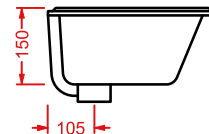

GEA 90

GEL002 GEA 90

lavabo sottopiano 90
under-countertop washbasin 90