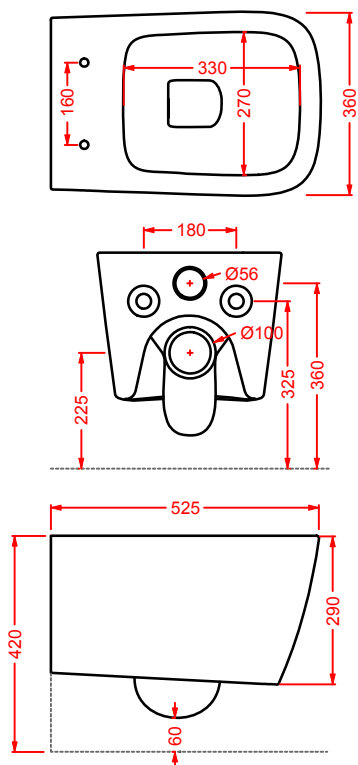

ASV001 A16
vaso sospeso
wall-hung WC