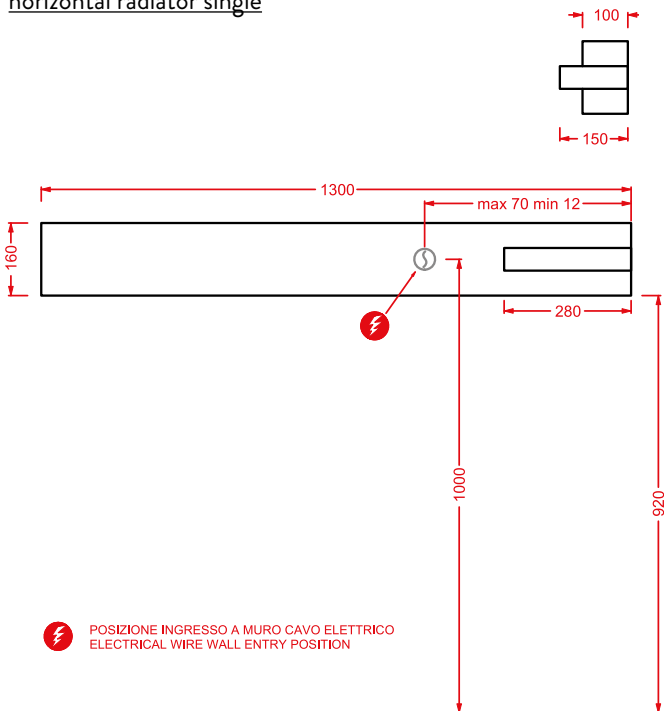

OSC006 SURF

radiatore orizzontale singolo
horizontal radiator single