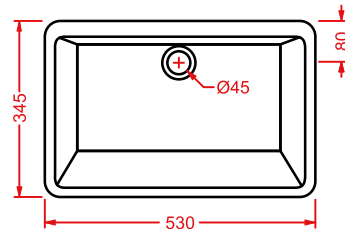

GEA

GEL001 GEA

lavabo sottopiano 53
under-countertop washbasin 53