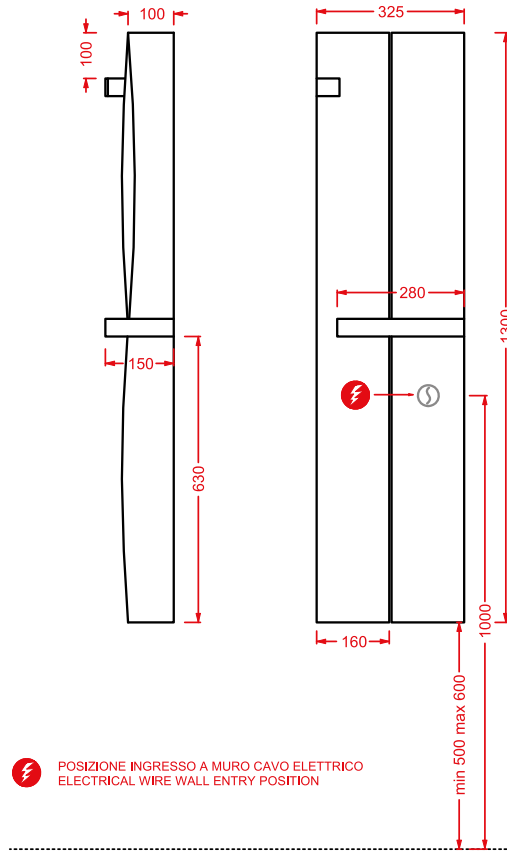

OSC005 SURF

radiatore verticale doppio
vertical radiator double