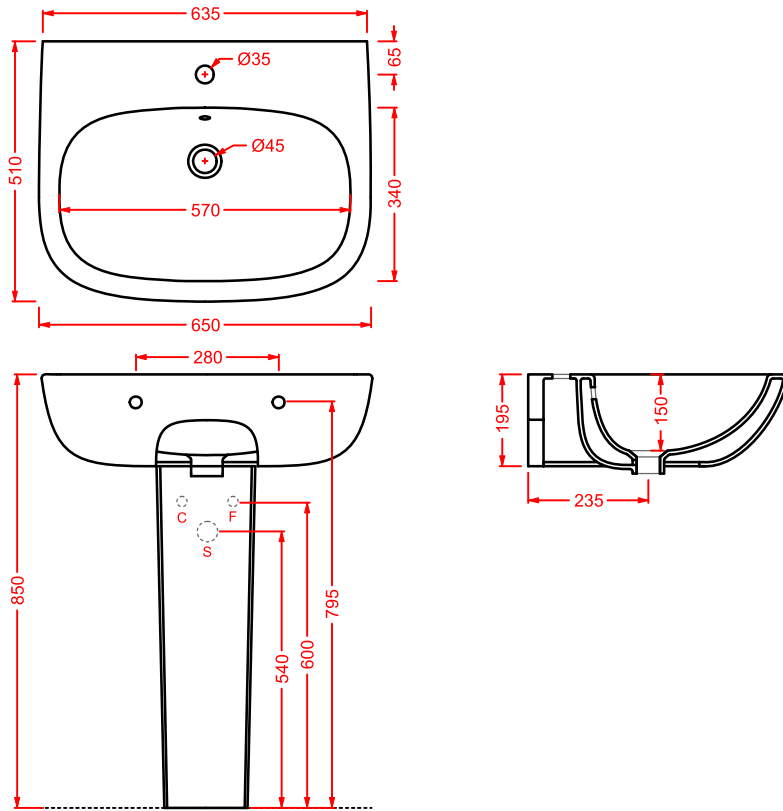

TEL001 + TEC003 TEN

lavabo sospeso/da colonna + colonna
wall-hung/for column washbasin + column