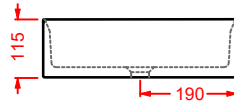

SCL002 SCALINO 55

lavabo appoggio 55
countertop washbasin 55