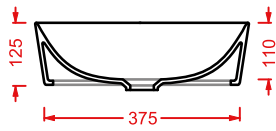

GHL001 GHOST 42
lavabo appoggio
countertop washbasin