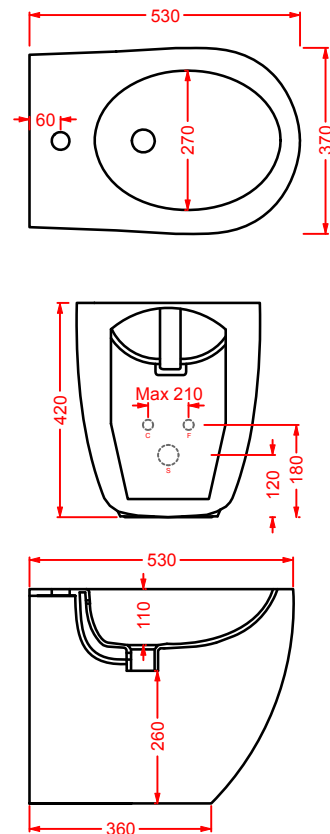

FLB002 FILE 2.0

bidet terra filomuro
back to wall bidet