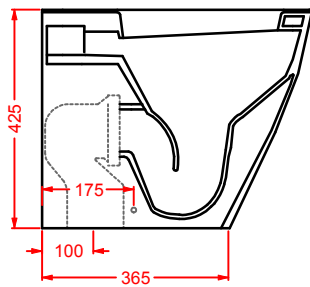

FSV004 FASTER

vaso a terra filomuro Senza Brida
back to wall Rimless WC