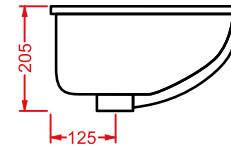

IDEA

IDL001 IDEA

lavabo sottopiano 60
under-countertop washbasin 60