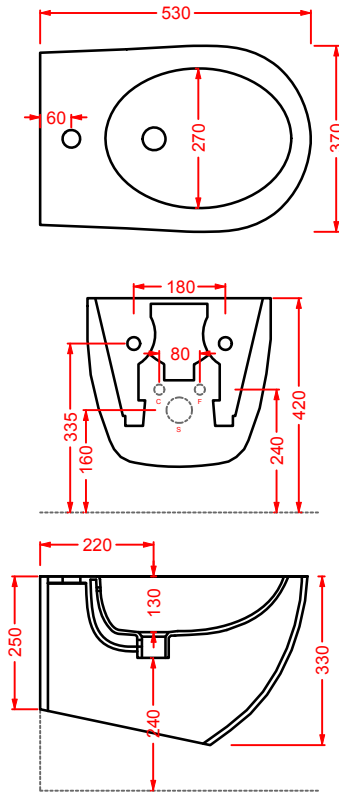

FLB001 FILE 2.0

bidet sospeso
wall-hung bidet