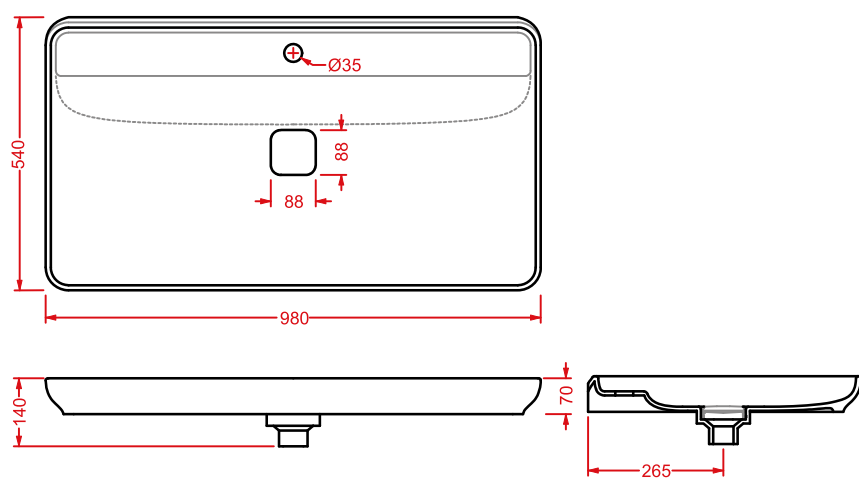

Designed by Meneghello Paoletti Associati

NAL001
98 x 54

colore	codice	kg	pz. pallet Italia	pz. pallet Export	euro
	NAKED 98 x 54				
○	NAL001 01; 00	20	20	30	360

lavabo appoggio + piletta
countertop washbasin + drain