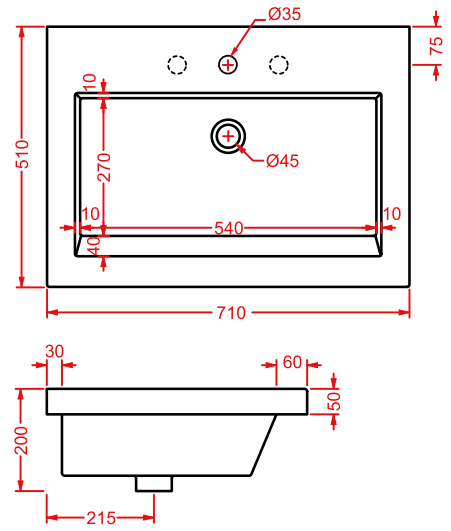

GAP 71

GPL002 GAP 71
consolle incasso 71
drop in consolle 71