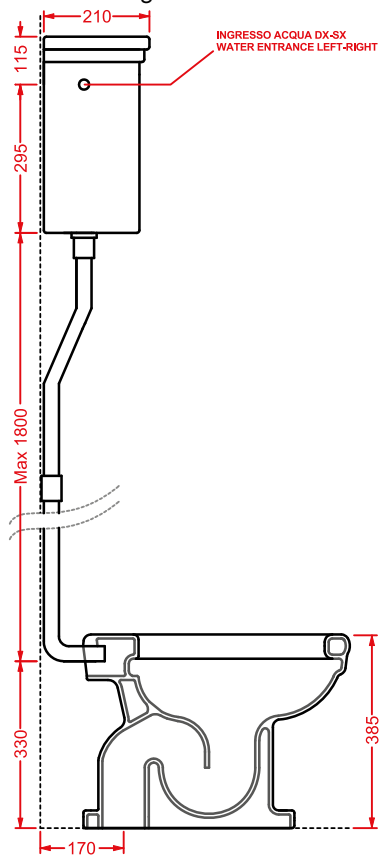

HEV002 + HEC004 HERMITAGE

vaso terra S con cassetta alta + coperchio
WC (S) + high ceramic cistern + cover