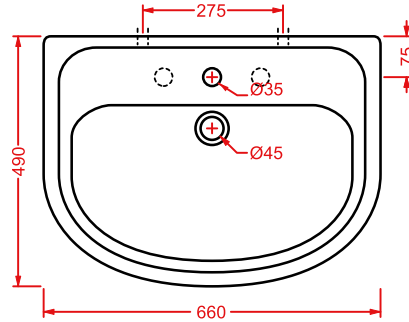

under-countertop washbasin 57

FUORI 3

TFL004 FUORI 3

lavabo appoggio 63
countertop washbasin 63

APOLLO

APL001 APOLLO

lavabo semincasso 66
semi-recessed washbasin 66

IDEA