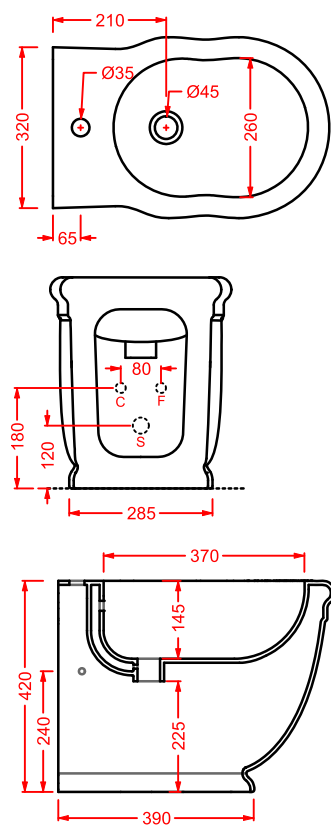

HEB001 HERMITAGE

bidet terra filomuro
back to wall bidet