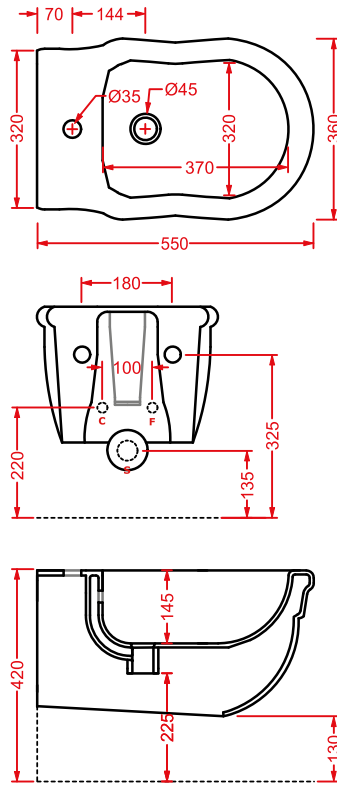

HEB003 HERMITAGE

bidet sospeso
wall-hung bidet