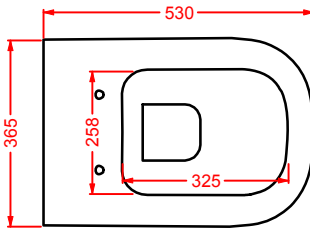

FSV003 FASTER

vaso sospeso Senza Brida
wall-hung Rimless WC