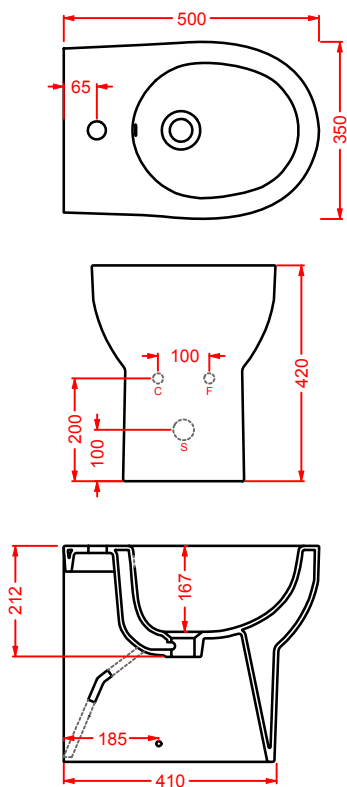

SMB002 SMARTY 2.0

bidet terra filomuro
back to wall bidet