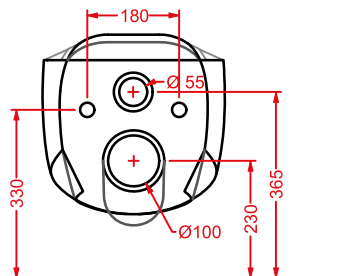

BLV001 BLEND

vaso sospeso
wall-hung WC