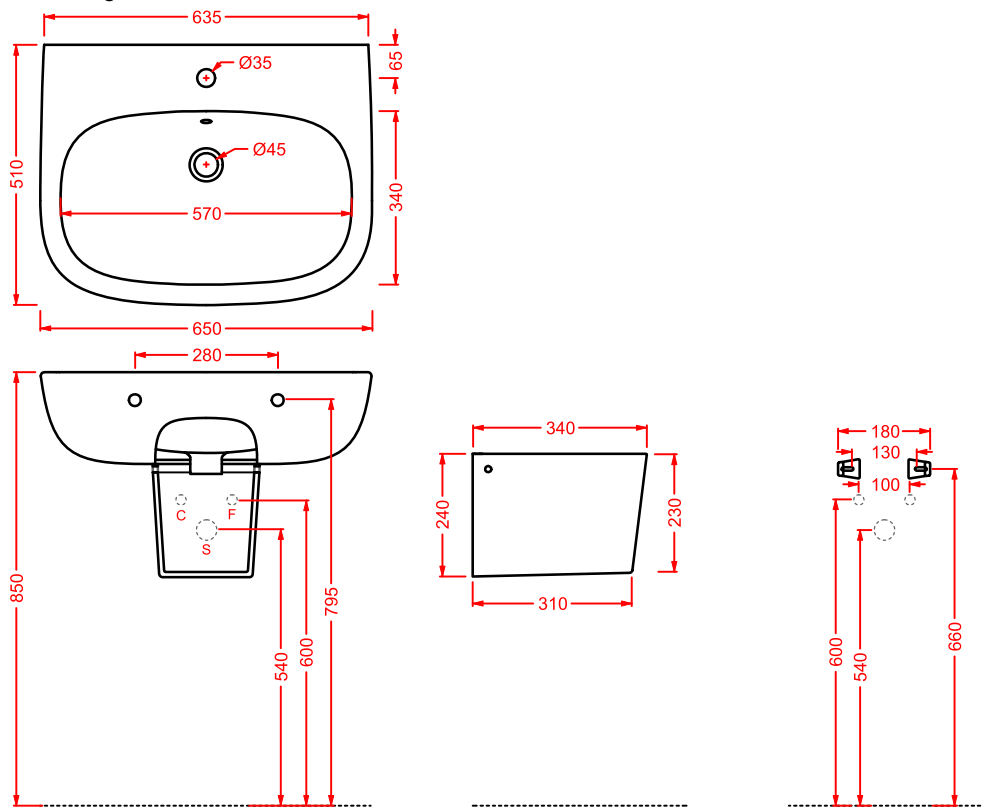

TEL001 + TEC004 TEN

lavabo sospeso/da colonna + semicolonna
wall-hung/for column washbasin + semi column