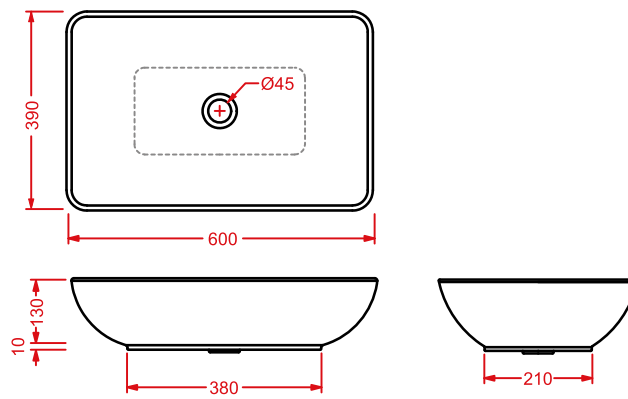

colore	codice	kg	pz. pallet Italia	pz. pallet Export	euro
TAI | 60 x 39		○ TAL001 01; 00	12	18	36	260

lavabo appoggio

countertop washbasin