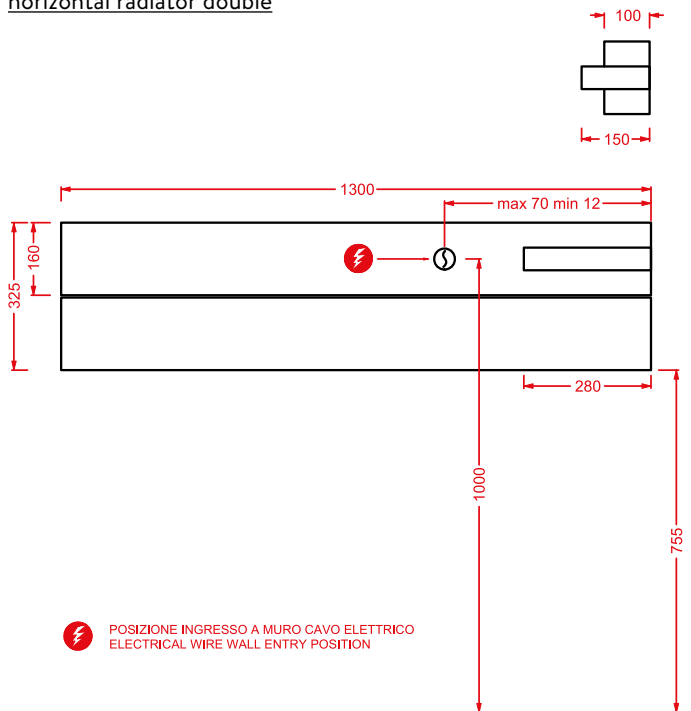

OSC007 SURF

radiatore orizzontale doppio
horizontal radiator double

*tutti i prodotti sono dotati di porta salviette cromato e kit di fissaggio every product has chromed towel holder and fitting system kit