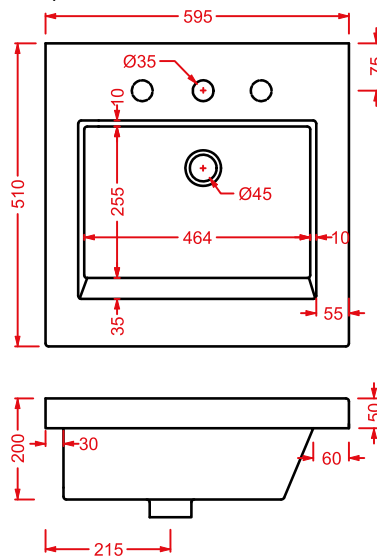

GAP 60

GPL006 GAP 60
consolle incasso 59,5
drop in consolle 59,5