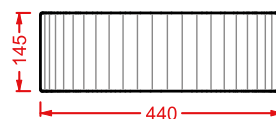

piletta universale lavabo up & down
tappo in ceramica

up & down universal drain with
ceramic cover for washbasins

	ACA036 01;00	0,3	-	-	60
	ACA038 03;00	0,3	-	-	60
	ACA038 05;00	0,3	-	-	60
	ACA038 17;00	0,3	-	-	60