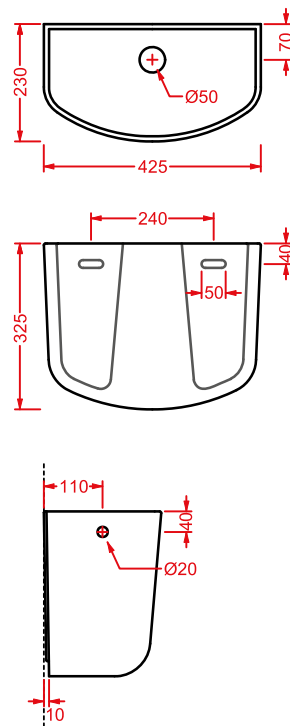

TEC001 TEN

cassetta alta universale
universal high ceramic cistern