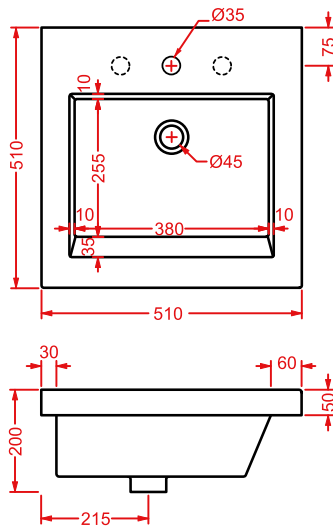

GAP 51

GPL005 GAP 51
consolle incasso 51
drop in consolle 51