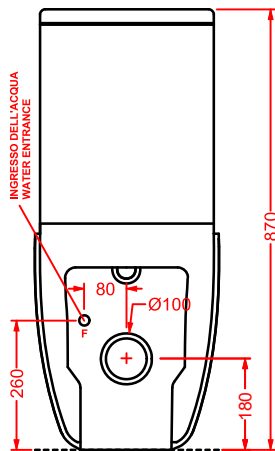

FLV003 + FLC001 FILE 2.0

vaso monoblocco + cassetta monoblocco
close-coupled WC + ceramic cistern