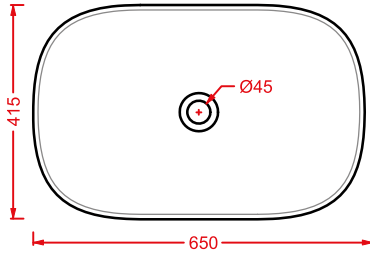

GHL002 GHOST 65
lavabo appoggio
countertop washbasin