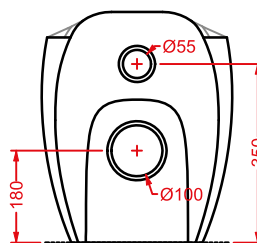

BLV002 BLEND

vaso terra filomuro
back to wall WC