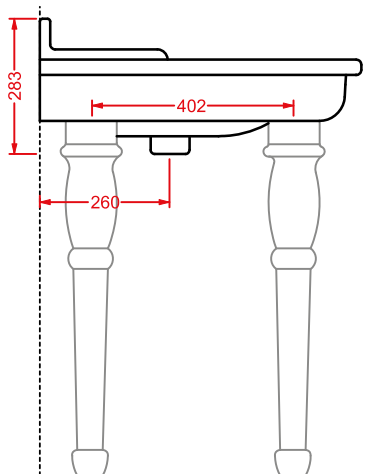

HEL004 + HEC003 HERMITAGE

consolle 112 + gambe ceramica
consolle 112 + ceramic legs