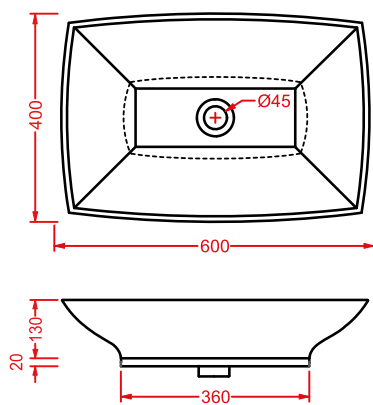

Designed by Meneghello Paoelli Associati

JZL002
60 x 40

JAZZ | 60 x 40

lavabo appoggio

countertop washbasin

colore	codice	kg	pz. pallet Italia	pz. pallet Export	euro
○	JZL002 01;00	9	20	40	230
●	JZL002 03;00	9	20	40	345
◎	JZL002 05;00	9	20	40	345