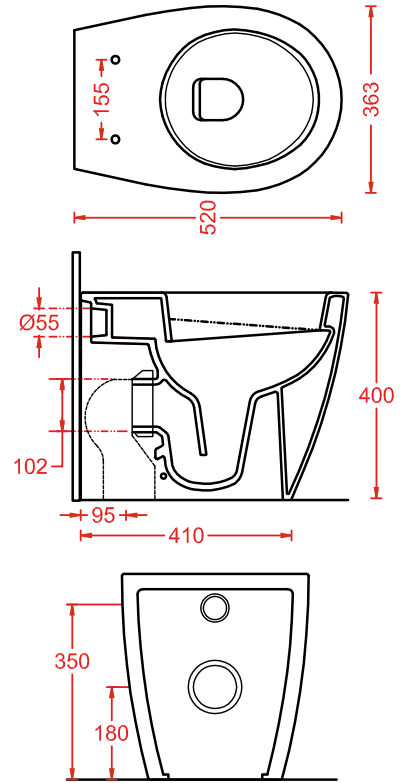

STV002 STEP
vaso terra filomuro
back to wall WC