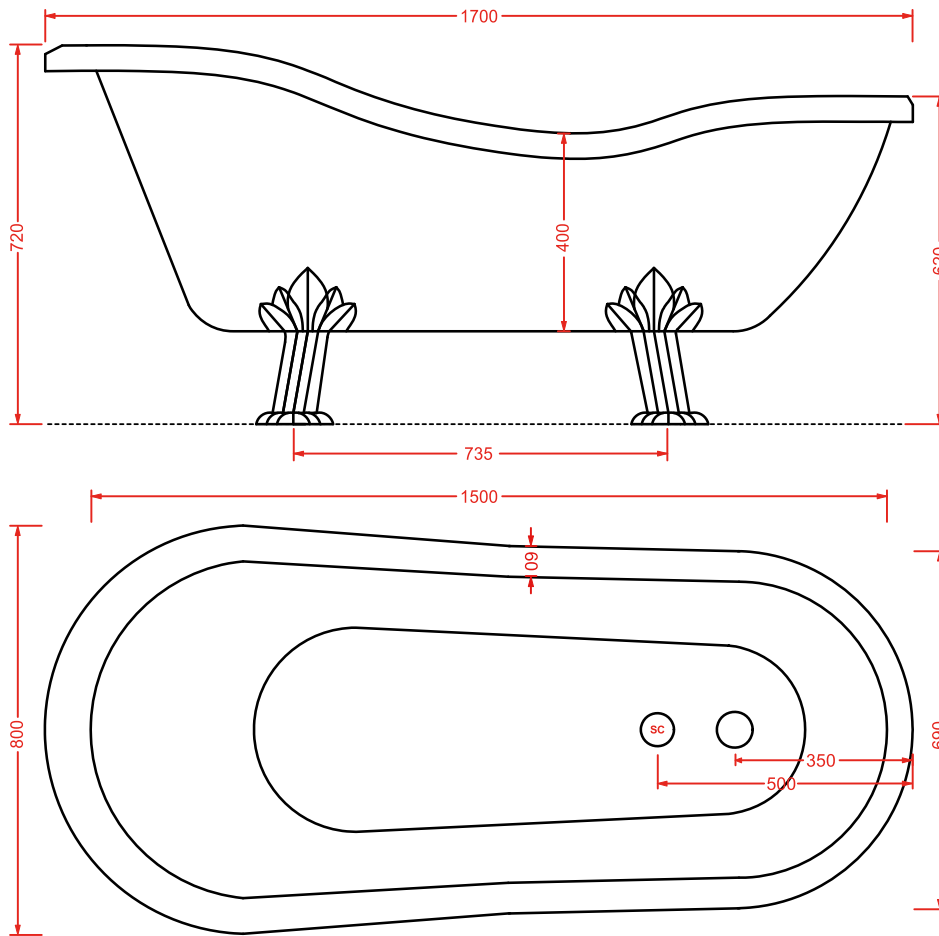

HEA017 HERMITAGE

struttura cromata consolle 112
chromed structure consolle 112

HEL004 + HEC003 HERMITAGE

consolle 112 + gambe ceramica
consolle 112 + ceramic legs

HEW001 HERMITAGE

vasca bianca
white bathtub