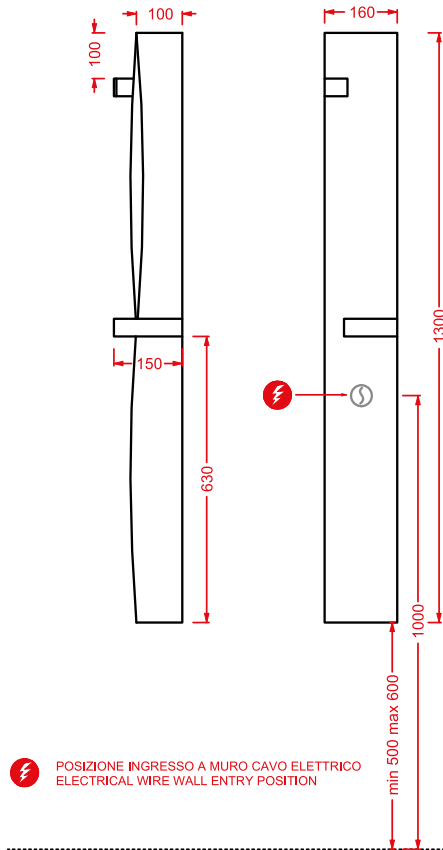

OSC004 SURF

radiatore verticale singolo
vertical radiator single