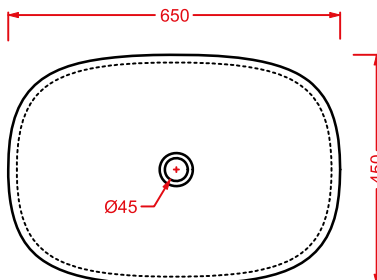

AZL002 AZULEY

lavabo appoggio 65
countertop washbasin 65