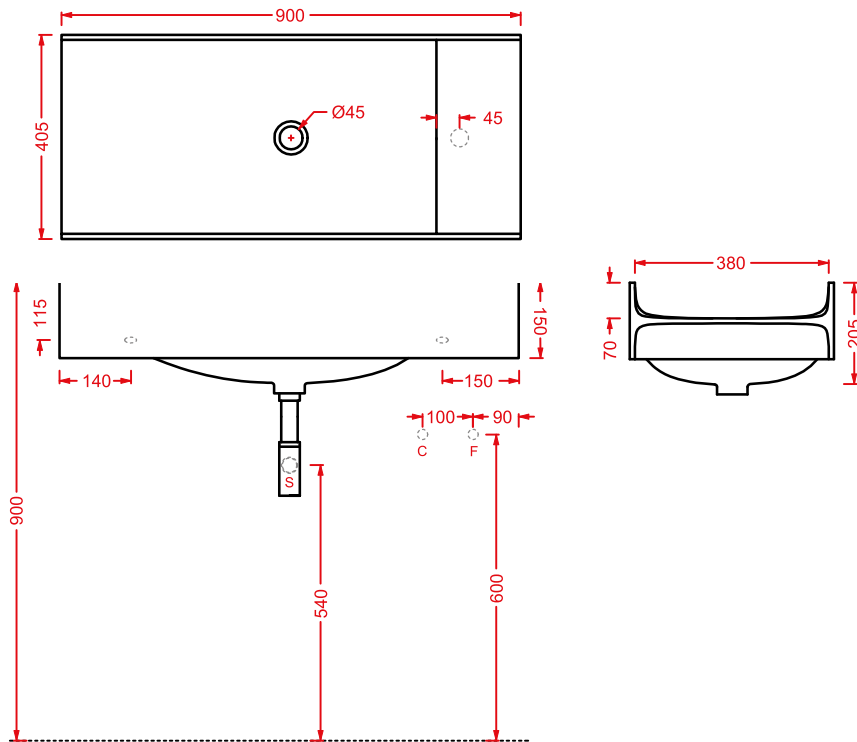

OSL011 TT

lavabo sospeso/appoggio in Livingtec satinato + porta salviette laterale in legno
wall-hung/countertop washbasin in satin Livingtec + lateral wood towel rail