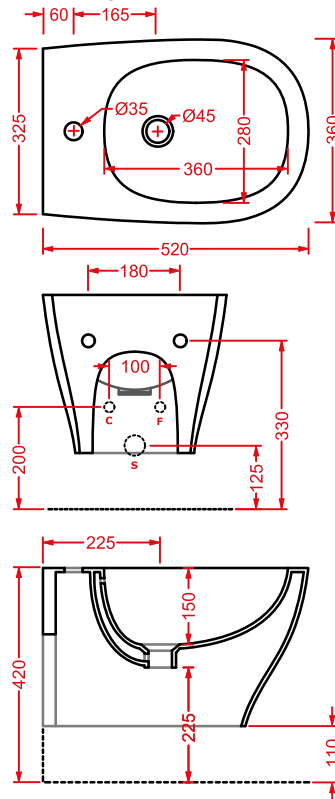

TEB002 / TEB004 TEN

bidet sospeso
wall-hung bidet