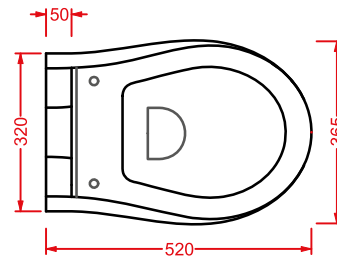

BLV002 BLEND

vaso terra filomuro
back to wall WC