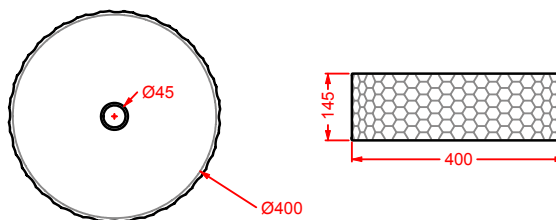

colore	codice	kg	pz. pallet Italia	pz. pallet Export	euro
ESAGONO | Ø 40		OSL013 01; 00	9	20	40	280
lavabo appoggio		OSL013 03; 00	9	20	40	470
countertop washbasin		OSL013 05; 00	9	20	40	470
		OSL013 17; 00	9	20	40	470

piletta universale lavabo up & down tappo in ceramica		ACA036 01; 00	0,3	-	-	60
up & down universal drain with ceramic cover for washbasins		ACA038 03; 00	0,3	-	-	60
		ACA038 05; 00	0,3	-	-	60
		ACA038 17; 00	0,3	-	-	60