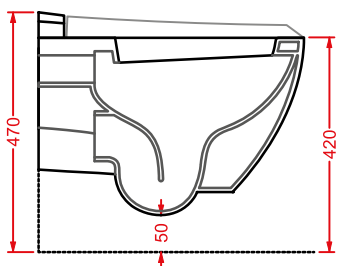

BLV001 BLEND

vaso sospeso
wall-hung WC