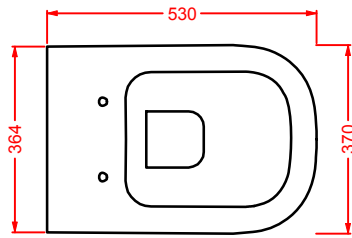

FSV004 FASTER

vaso a terra filomuro Senza Brida
back to wall Rimless WC