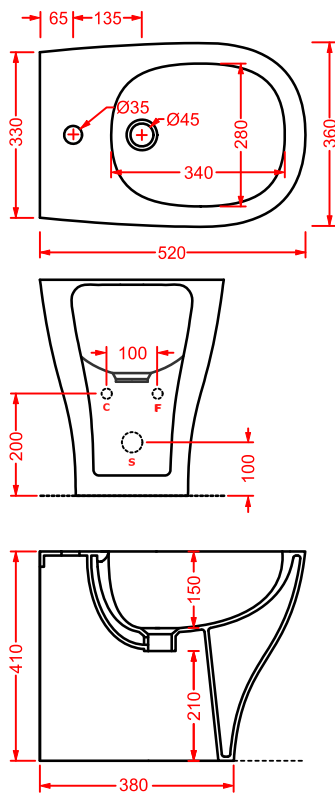

TEB001 TEN

bidet terra filomuro
back to wall bidet