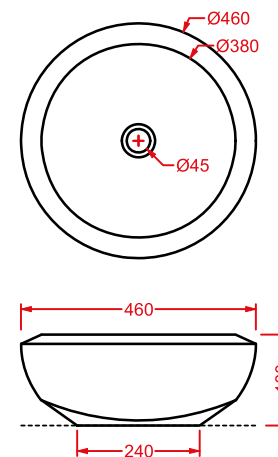

BLL001 BLEND

lavabo appoggio 46
countertop washbasin 46