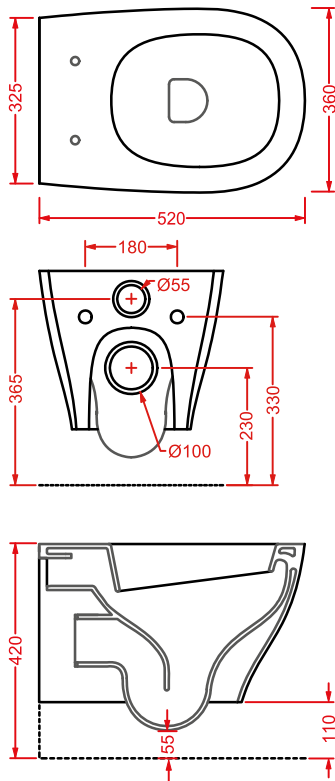

TEV003 / TEV005 TEN

vaso sospeso
wall-hung WC