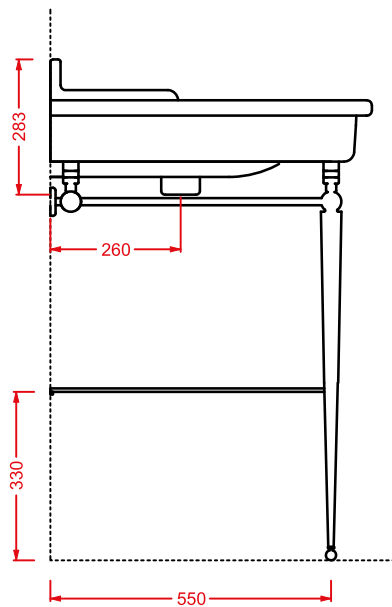

HEA017 HERMITAGE

struttura cromata consolle 112
chromed structure consolle 112