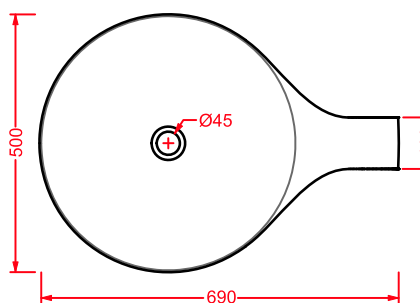

OSL005 CUP
lavabo appoggio
countertop washbasin