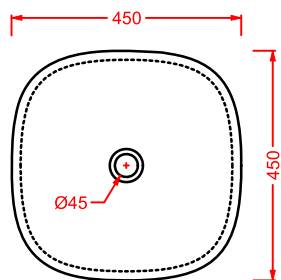

AZL001 AZULEY

lavabo appoggio 45
countertop washbasin 45