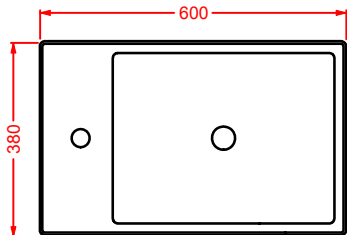

SCL003 SCALINO 60

lavabo appoggio 60
countertop washbasin 60