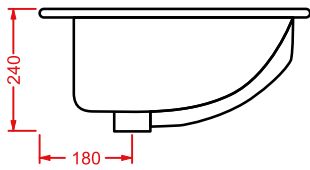

MINERVA

MNL001 MINERVA

lavabo incasso 62
drop in washbasin 62