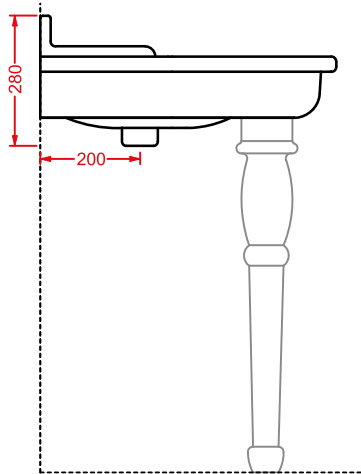

HEA016 HERMITAGE

struttura cromata consolle 92
chromed structure consolle 92