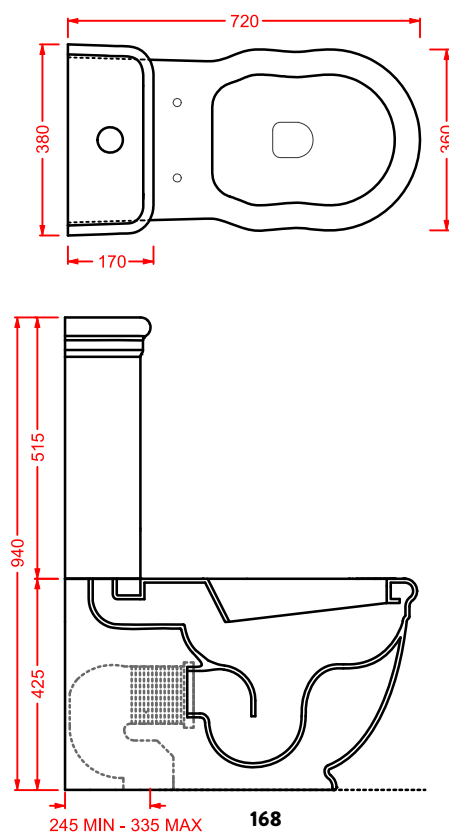

HEV006 HERMITAGE

vaso monoblocco filo muro
back to wall close-coupled WC