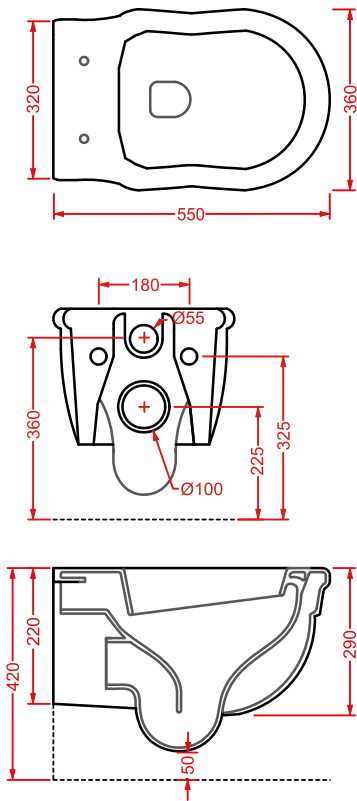

HEV010 HERMITAGE

vaso sospeso
wall-hung WC