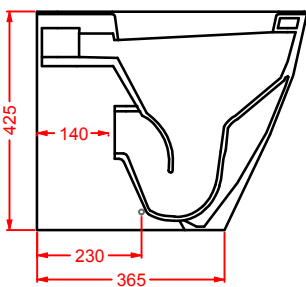

FSV005 FASTER

vaso a terra filomuro traslato
back to wall adjustable flush WC