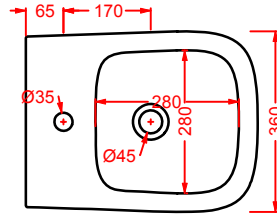

ASB003 A16 MINI

bidet sospeso
wall-hung bidet