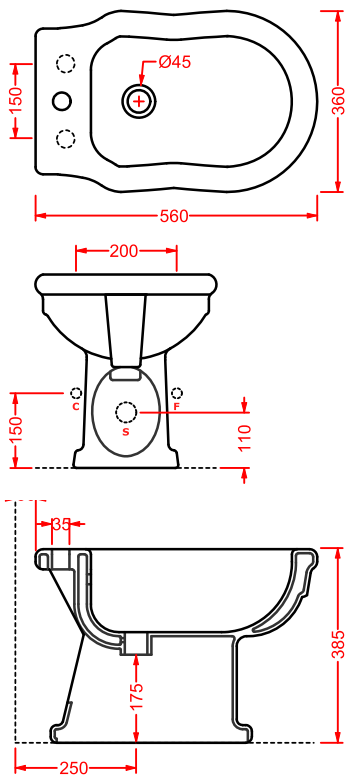

HEB002 HERMITAGE

bidet terra
floor bidet