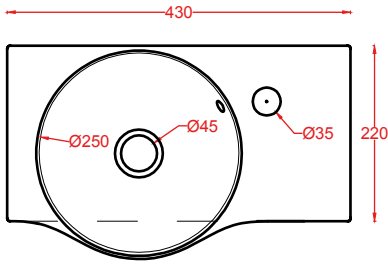

LML001 UNION

lavamani sospeso
wall-hung handrinse basin