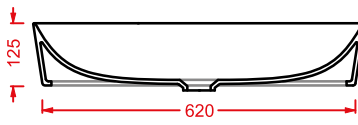

GHL002 GHOST 65
lavabo appoggio
countertop washbasin