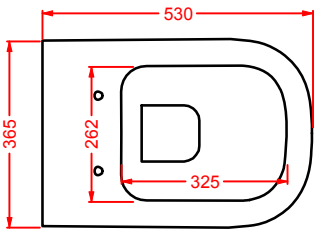

FSV001 FASTER

vaso sospeso
wall-hung WC