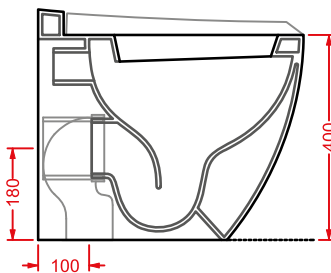

BLV002 BLEND

vaso terra filomuro
back to wall WC