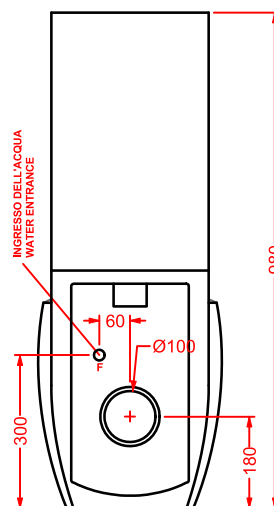

BLV003 + BLC001 BLEND

vaso monoblocco + cassetta monoblocco
close-coupled WC + ceramic cistern