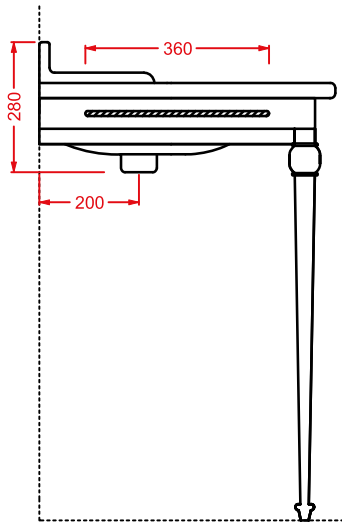

HEA016 HERMITAGE

struttura cromata consolle 92
chromed structure consolle 92