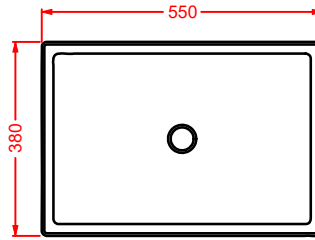

SCL002 SCALINO 55

lavabo appoggio 55
countertop washbasin 55