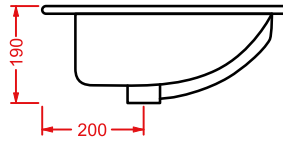

EOLO

ELL001 EOLO

lavabo incasso 59
drop in washbasin 59