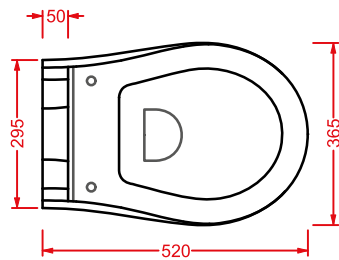

BLV001 BLEND

vaso sospeso
wall-hung WC