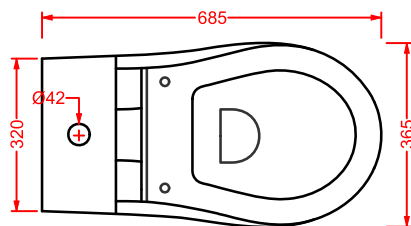

BLV003 + BLC001 BLEND

vaso monoblocco + cassetta monoblocco
close-coupled WC + ceramic cistern