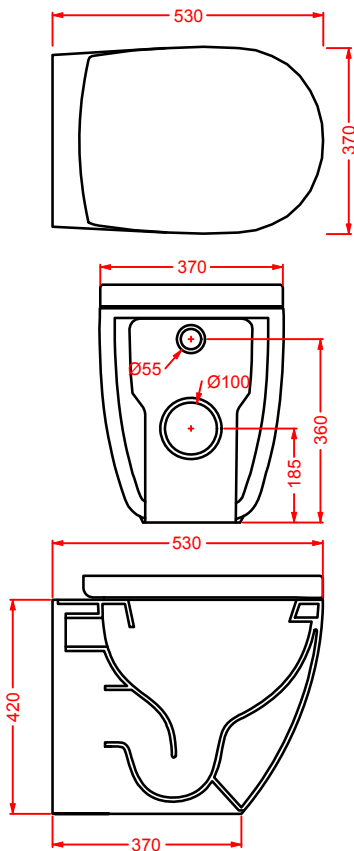

FLV005 FILE 2.0

vaso terra filomuro Senza Brida sc. traslato
back to wall Rimless WC adjustable flush