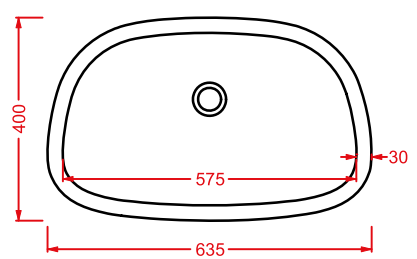

PTL004 PLETTRO INCASSO

lavabo incasso 63
drop in washbasin 63