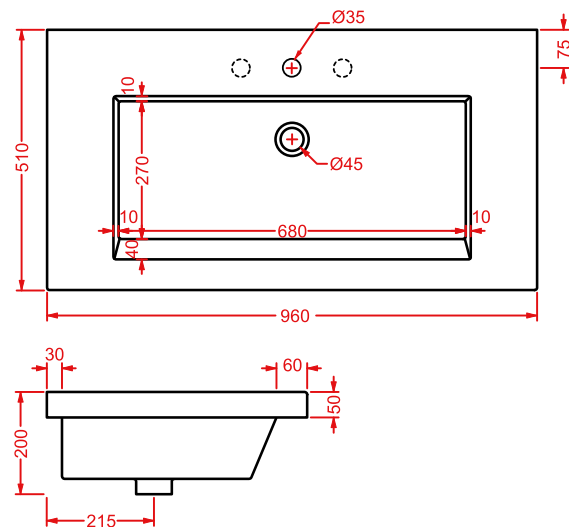

GAP 96

GPL004 GAP 96
consolle incasso 96
drop in consolle 96