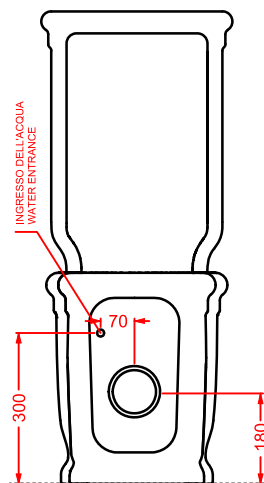

HEV005

vaso terra filomuro
back to wall WC

HEB001 HERMITAGE

bidet terra filomuro
back to wall bidet

HEV006 HERMITAGE

vaso monoblocco filo muro
back to wall close-coupled WC

HEL005 + HEC003 HERMITAGE

consolle 92 + gambe ceramica
consolle 92 + ceramic legs