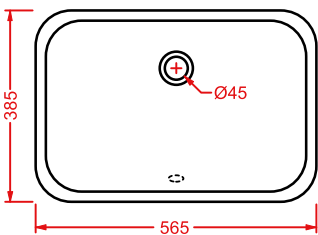

NETTUNO

NTL001 NETTUNO

lavabo sottopiano 56
under-countertop washbasin 56