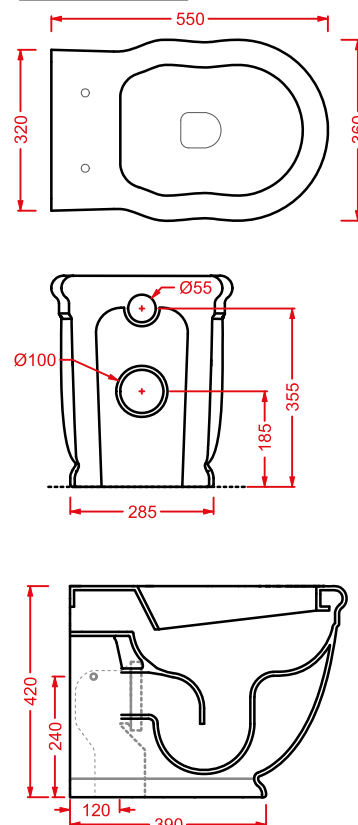

HEV005

vaso terra filomuro
back to wall WC