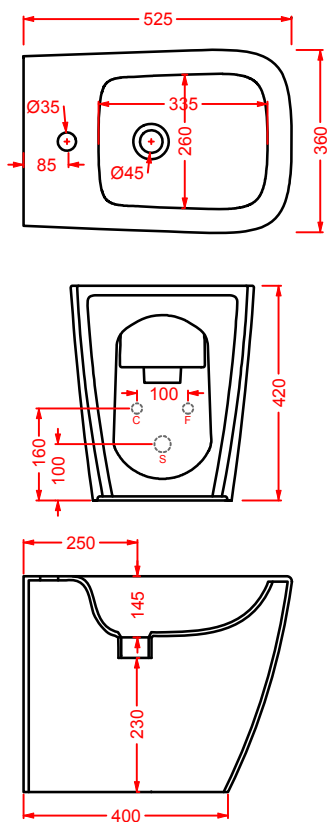

ASB002 A16
bidet terra filomuro
back to wall bidet