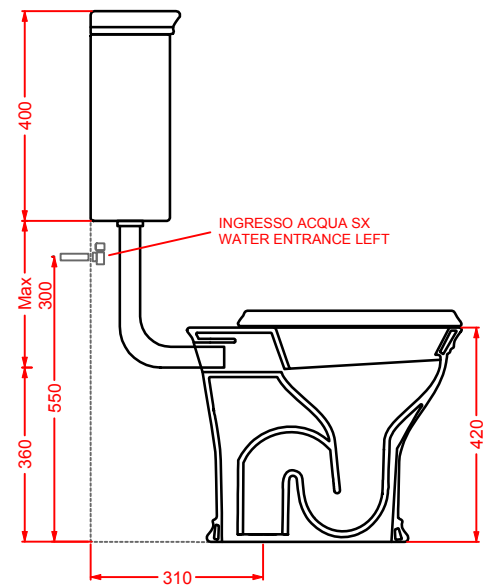

CIV002 + CIC007 CIVITAS

vaso terra S + cassetta zaino + coperchio
WC (S)+ low level ceramic cistern + cov.