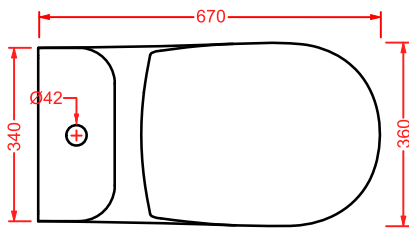

FLV003 + FLC001 FILE 2.0

vaso monoblocco + cassetta monoblocco
close-coupled WC + ceramic cistern