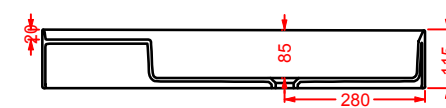

SCL002 SCALINO 55

lavabo appoggio 55
countertop washbasin 55

SCL003 SCALINO 60

lavabo appoggio 60
countertop washbasin 60

SCL004 SCALINO 75

lavabo appoggio 75
countertop washbasin 75

COGNAC

Designed by Meneghello Paoelli Associati