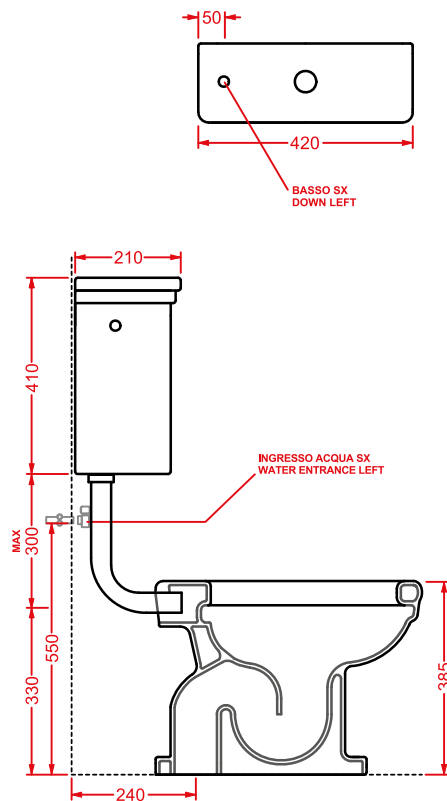

HEV002 + HEC005 HERMITAGE

vaso terra S + cassetta zaino + coperchio
WC (S) + low level ceramic cistern + cov.