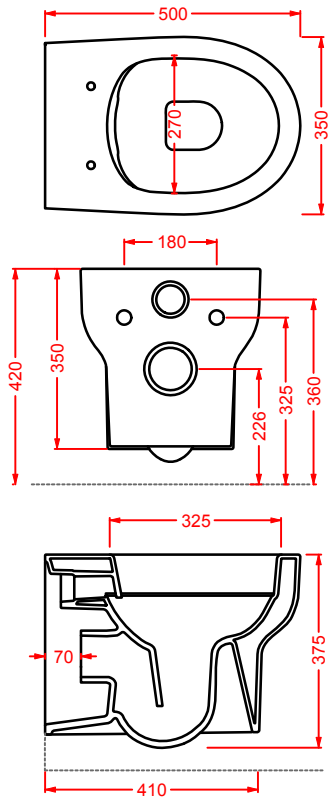

soft-close WC seat, chrome hinge

	SMARTY 2.0				
	○ SMA002 01	3	-	-	60

seduta per WC, cerniera cromo

standard WC seat, chrome hinge

SMV001 SMARTY 2.0

vaso sospeso Senza Brida
wall-hung Rimless WC

SMB001 SMARTY 2.0