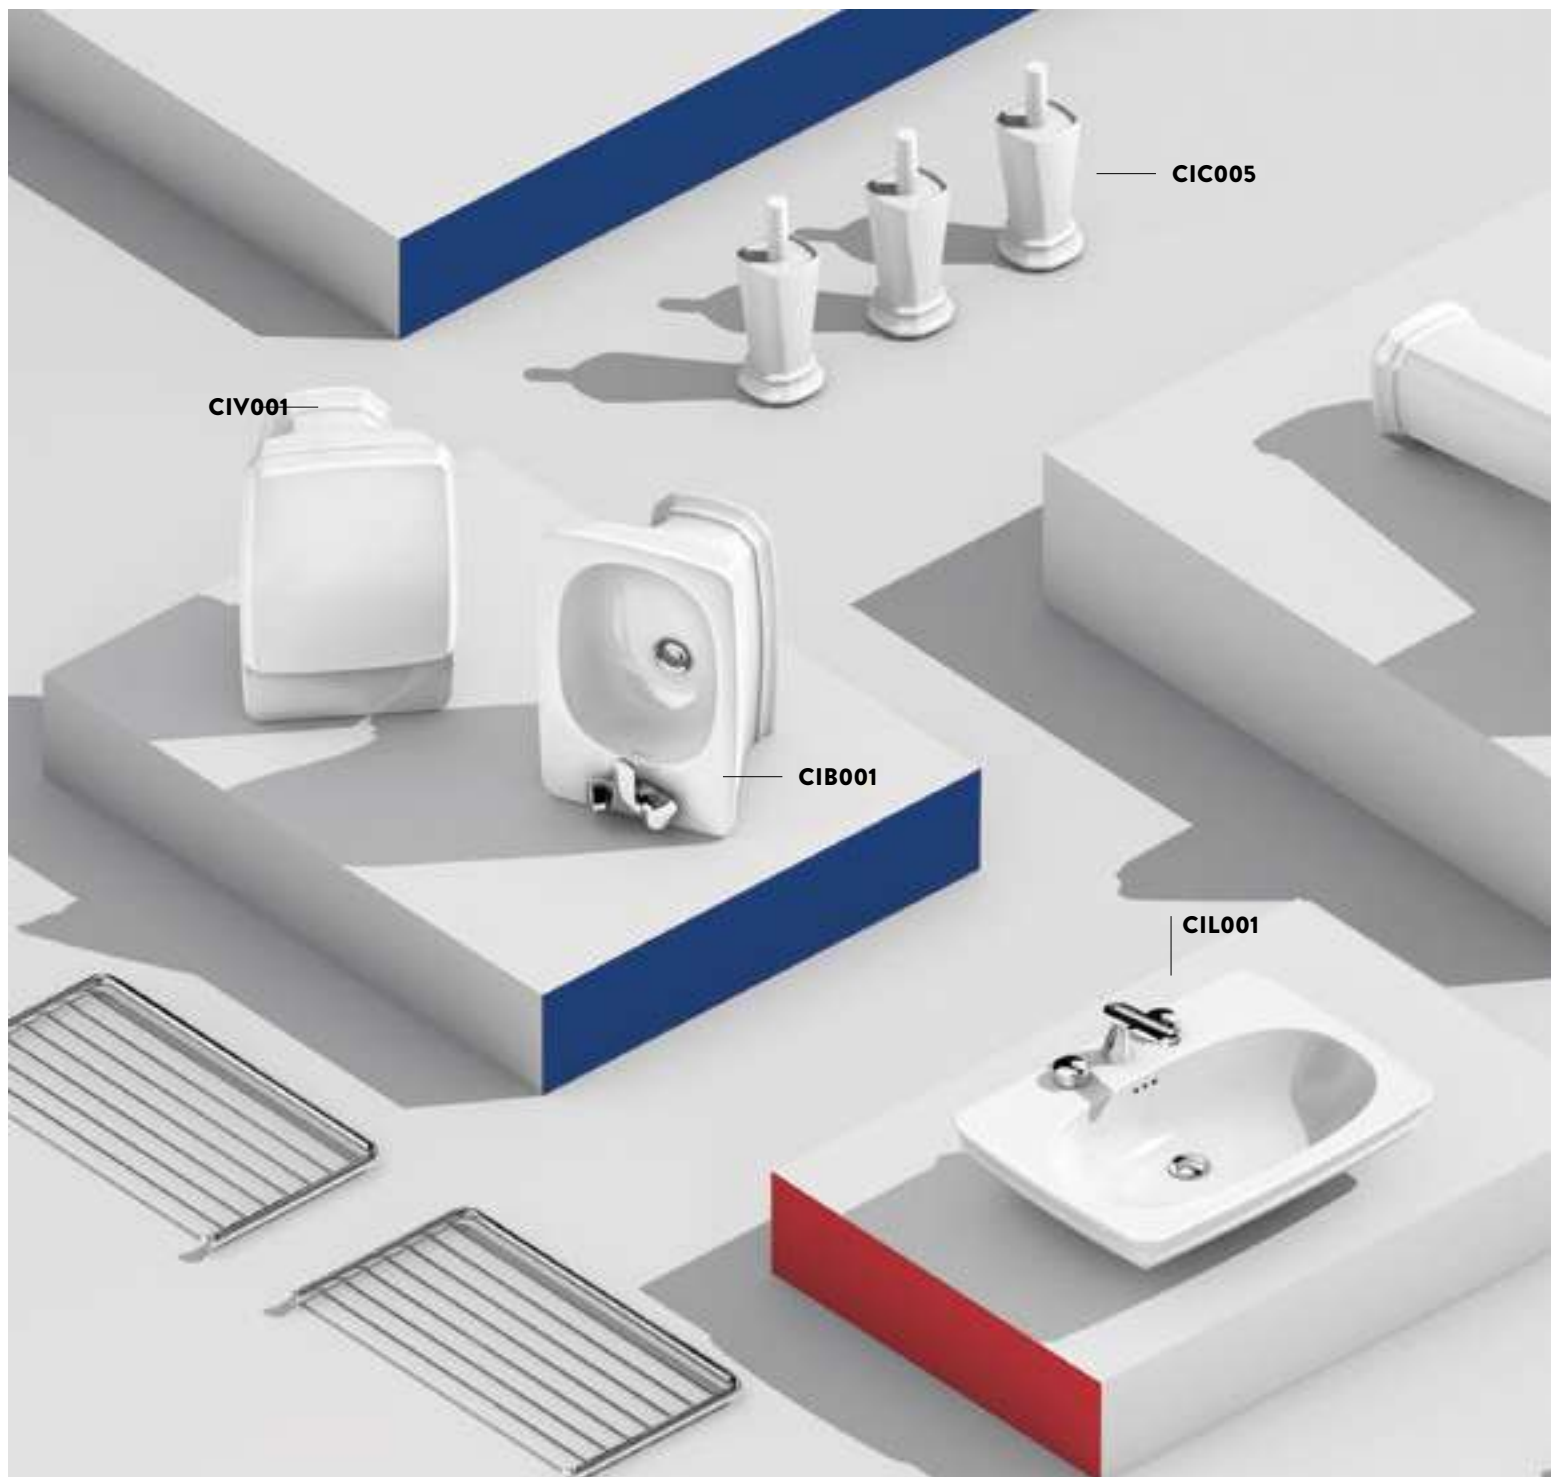

CIVITAS

Designed by Meneghello Paoelli Associati