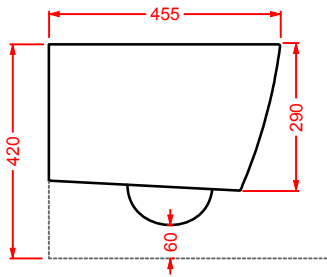

ASV005 A16 MINI

vaso sospeso Senza Brida
wall-hung Rimless WC