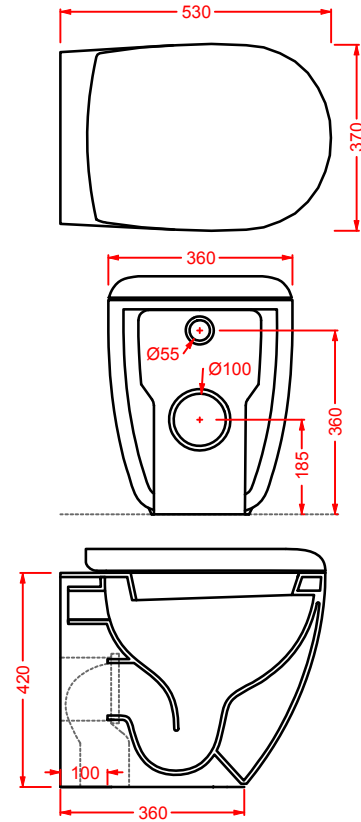

FLV002 FILE 2.0

vaso terra filomuro
back to wall WC