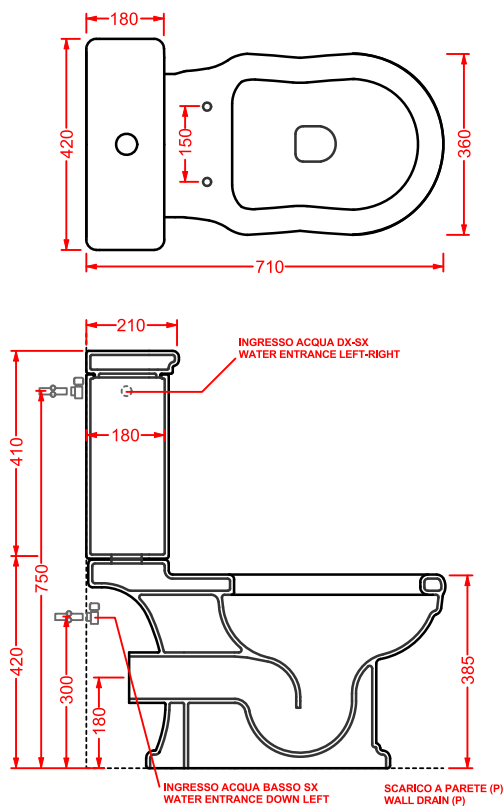

HEV004 + HEC001 HERMITAGE

vaso monoblocco P + cassetta monoblocco
close-coupled WC (P) + ceramic cistern