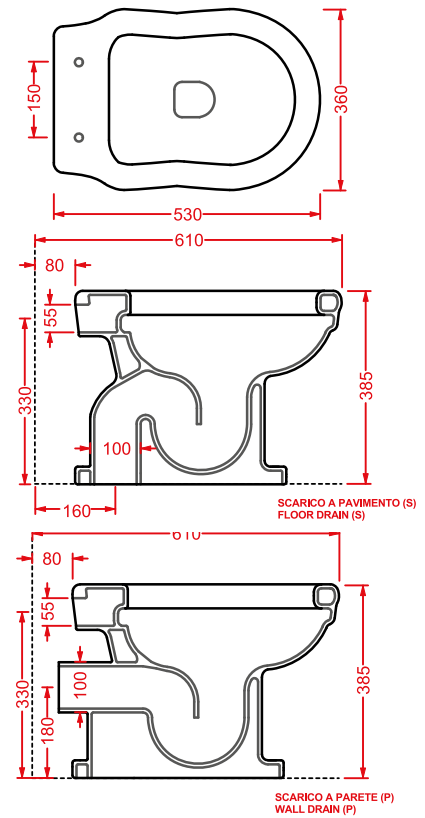

HEV002 (S)/HEV003 (P) HERMITAGE

vaso terra scarico S e P
WC with floor drain and wall drain