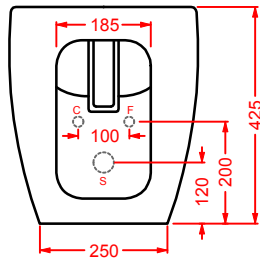

FSB002 FASTER

bidet a terra filomuro
back to wall bidet