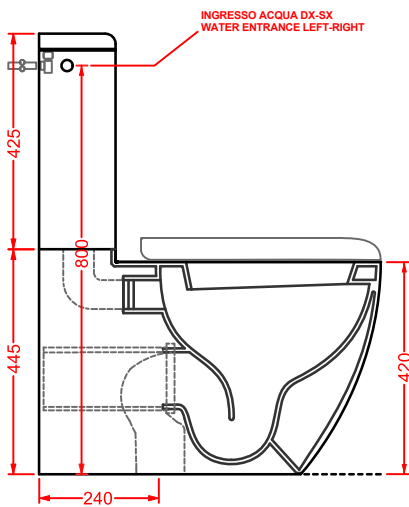

FLV003 + FLC001 FILE 2.0

vaso monoblocco + cassetta monoblocco
close-coupled WC + ceramic cistern