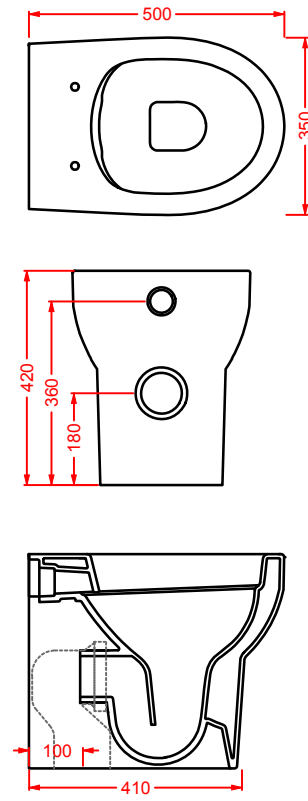

SMV002 SMARTY 2.0

vaso terra filomuro Senza Brida
back to wall Rimless WC