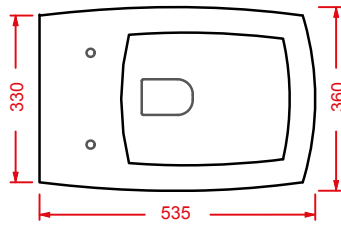

JZV001 JAZZ
vaso sospeso
wall-hung WC