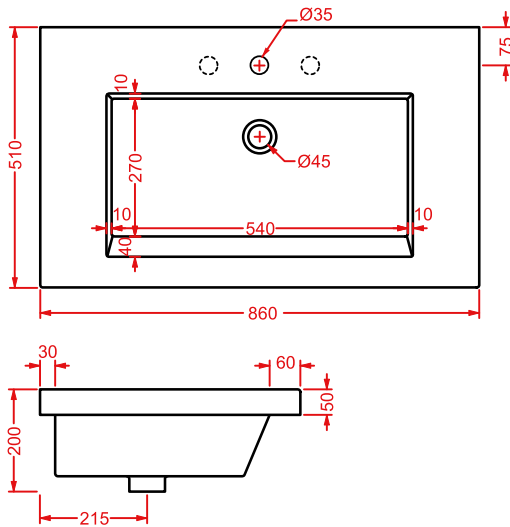

GAP 86

GPL003 GAP 86
consolle incasso 86
drop in consolle 86