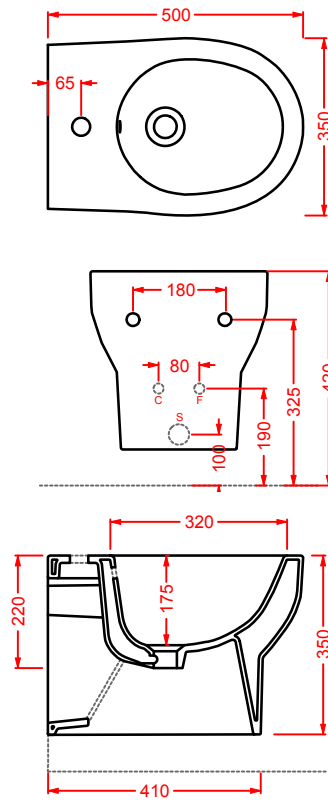

SMB001 SMARTY 2.0

bidet sospeso
wall-hung bidet