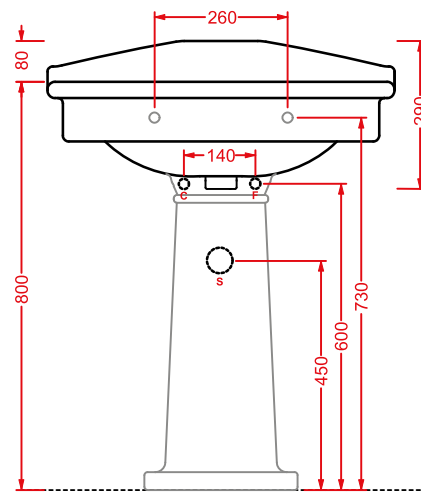

HEL002 + HEC002 HERMITAGE

lavabo 68 + colonna
washbasin 68 + column