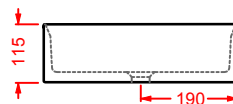

SCL002 SCALINO 55

lavabo appoggio 55
countertop washbasin 55

SCL003 SCALINO 60

lavabo appoggio 60
countertop washbasin 60

SCL004 SCALINO 75

lavabo appoggio 75
countertop washbasin 75

COGNAC

Designed by Meneghello Paoelli Associati