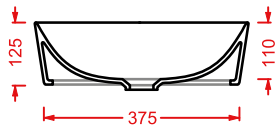

GHL001 GHOST 42

lavabo appoggio
countertop washbasin