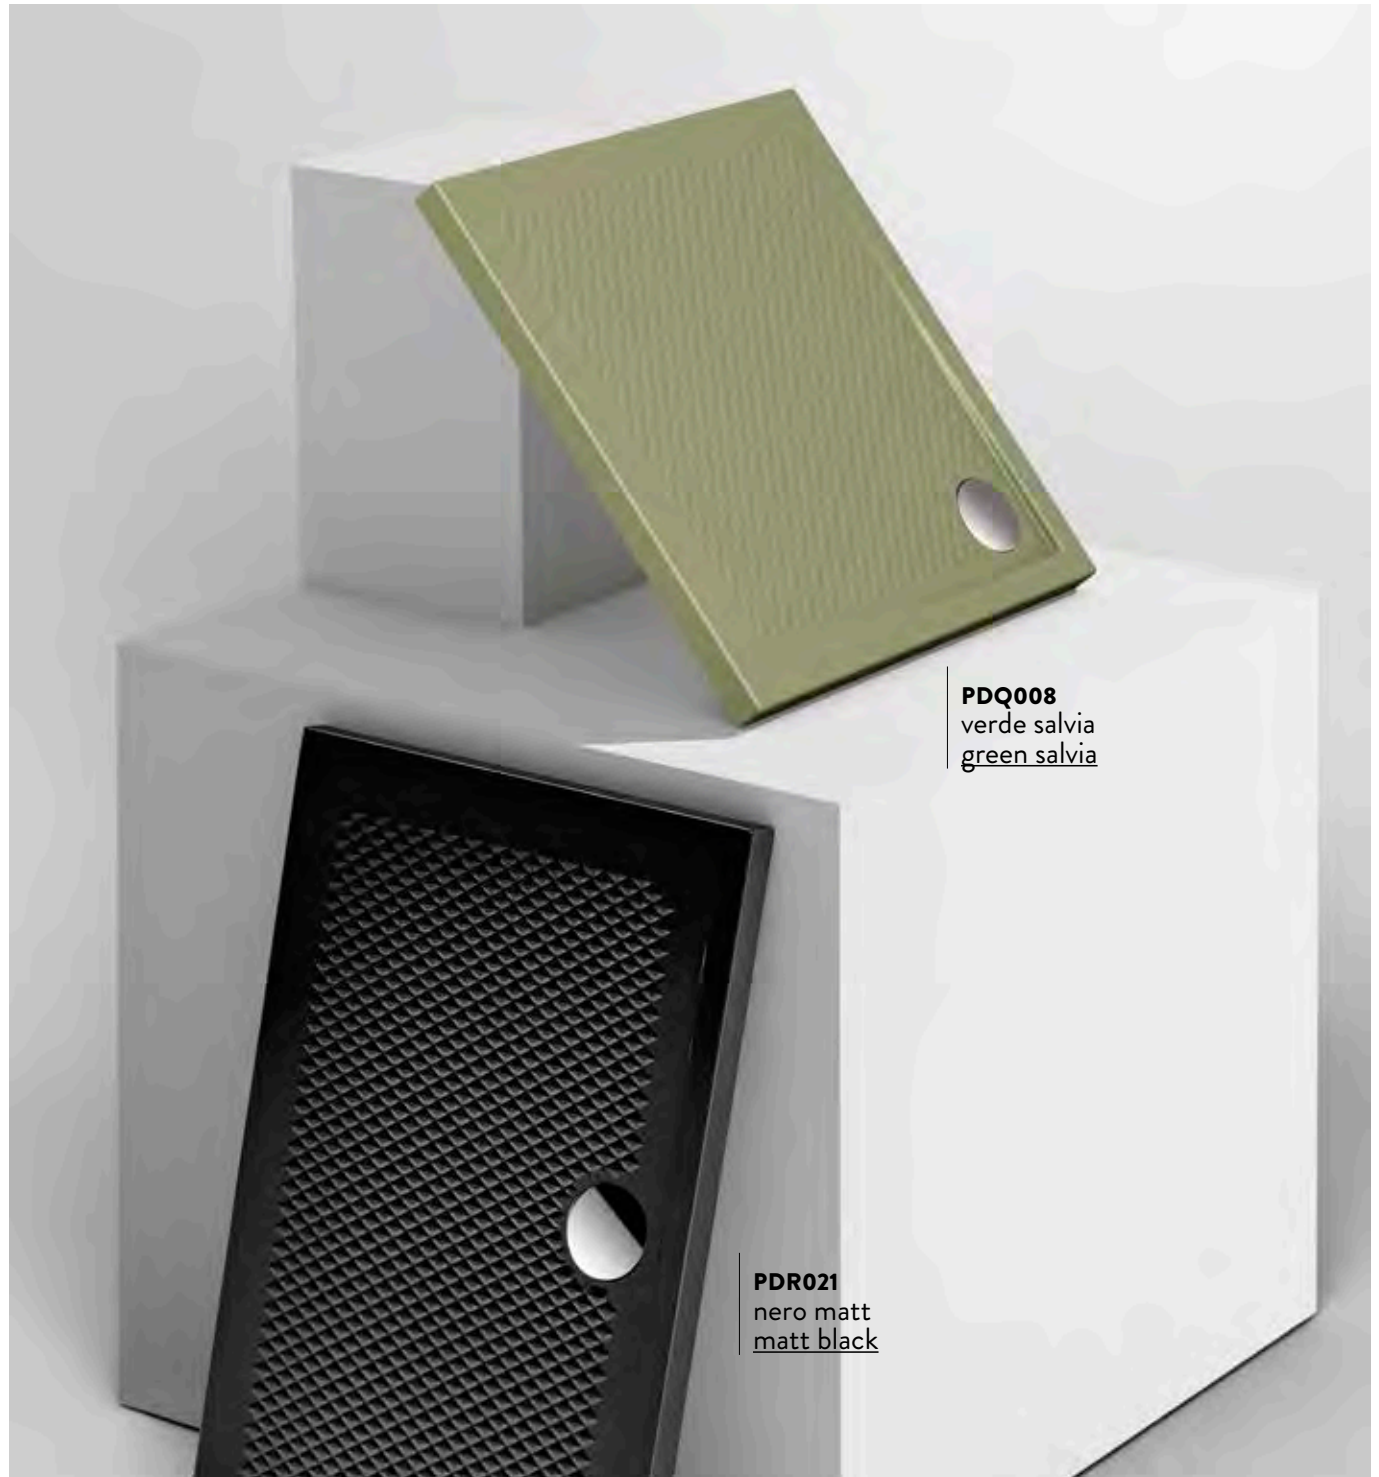

the Artceram shower trays

SCACCHI

Designed by Meneghello Paoelli Associati

SHOWER TRAYS - SCACCHI

PDQ008
verde salvia
green salvia

PDR021
nero matt
matt black

SCACCHI/VARIATIONS

Cartelle colori alle pagg. 480-487.
Color charts at pages 480-487.