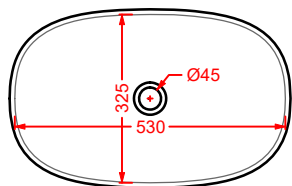

COL005 COGNAC 68

lavabo appoggio
countertop washbasin

CARTESIO

Designed by Meneghello Paoelli Associati

CAL002
58 x 44

WASHBASINS - CARTESIO

DESIGN PLUS

CAL003
44 x 44