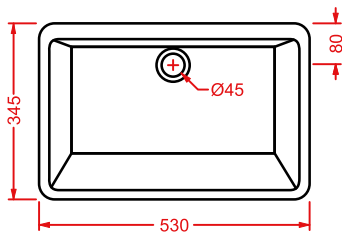

GEA

GEL001 GEA

lavabo sottopiano 53
under-countertop washbasin 53