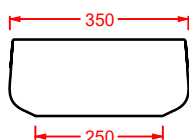

COL005 COGNAC 68

lavabo appoggio
countertop washbasin

CARTESIO

Designed by Meneghello Paoelli Associati

CAL002
58 x 44

WASHBASINS - CARTESIO

DESIGN PLUS

CAL003
44 x 44