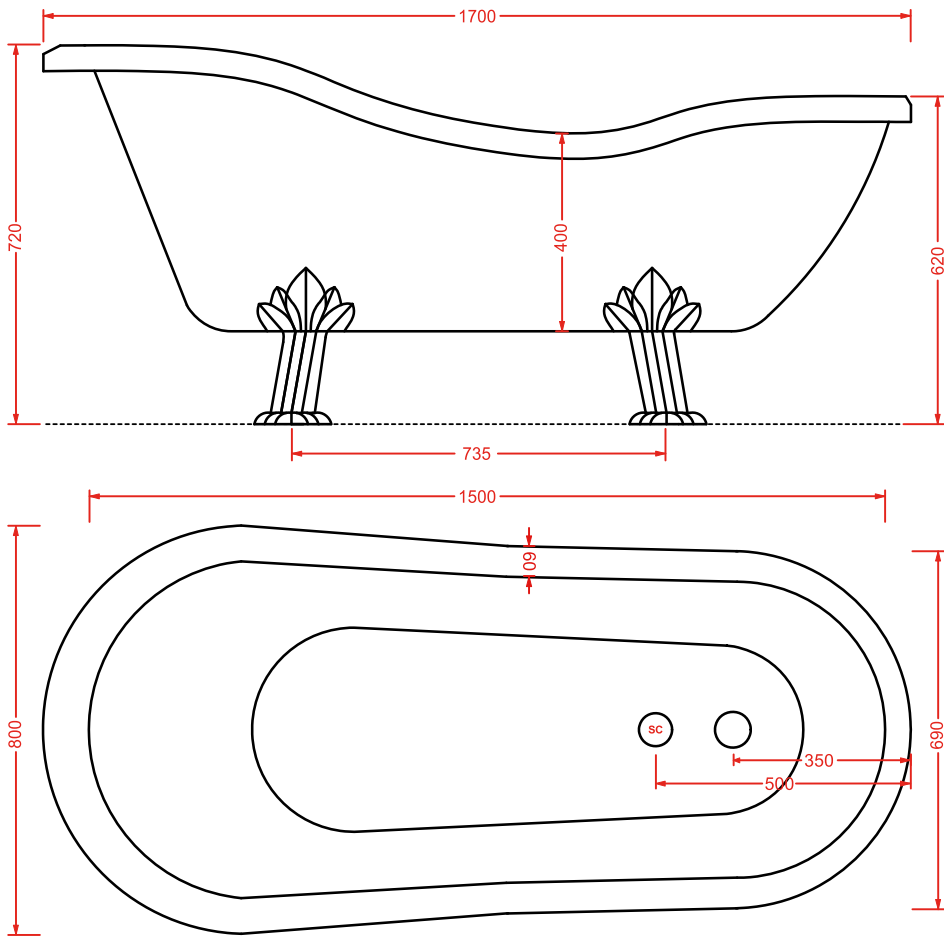

HEW001 HERMITAGE

vasca bianca
white bathtub

SC = SCARICO PAVIMENTO VASCA 1" 1/2
DRAIN FLOOR 1" 1/2