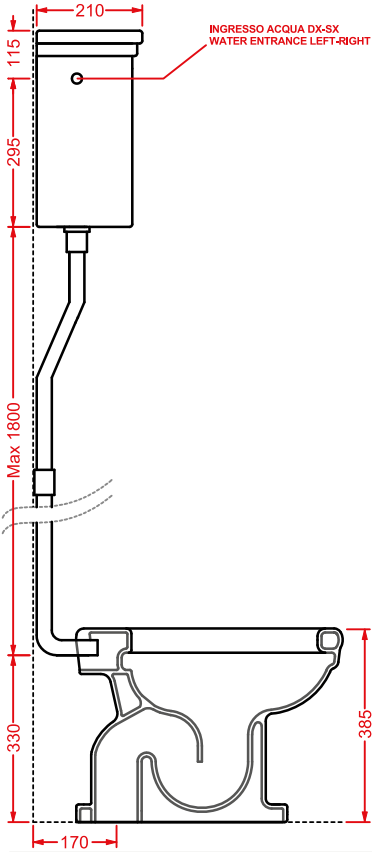

HEV002 + HEC004 HERMITAGE

vaso terra S con cassetta alta + coperchio
WC (S) + high ceramic cistern + cover