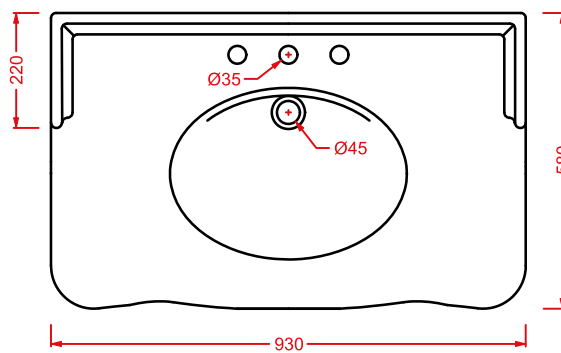

HEV006 HERMITAGE

vaso monoblocco filo muro
back to wall close-coupled WC

HEL005 + HEC003 HERMITAGE

consolle 92 + gambe ceramica
consolle 92 + ceramic legs

HEA016 HERMITAGE

struttura cromata consolle 92
chromed structure consolle 92