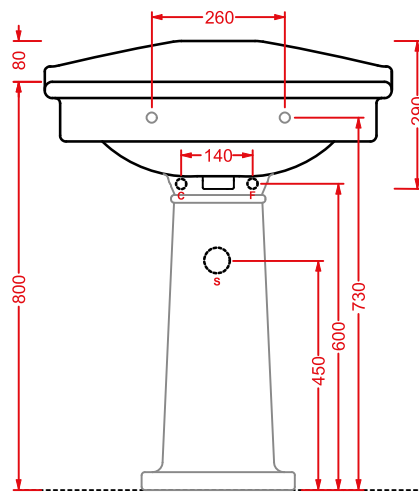

HEA015 HERMITAGE

struttura cromata lavabo 68

chromed structure washbasin 68