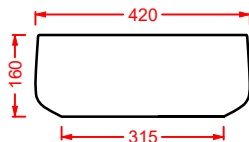

COL001 COGNAC 42

lavabo appoggio
countertop washbasin