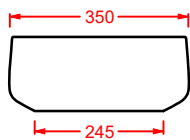

COL005 COGNAC 68

lavabo appoggio
countertop washbasin

CARTESIO

Designed by Meneghello Paoelli Associati

CAL002
58 x 44

WASHBASINS - CARTESIO

DESIGN PLUS

CAL003
44 x 44