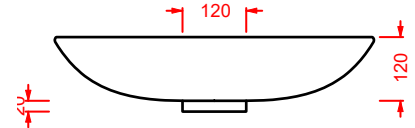

LFL001 LA FONTANA 2.0 PIATTO 60

piatto in ceramica 60
ceramic basin 60