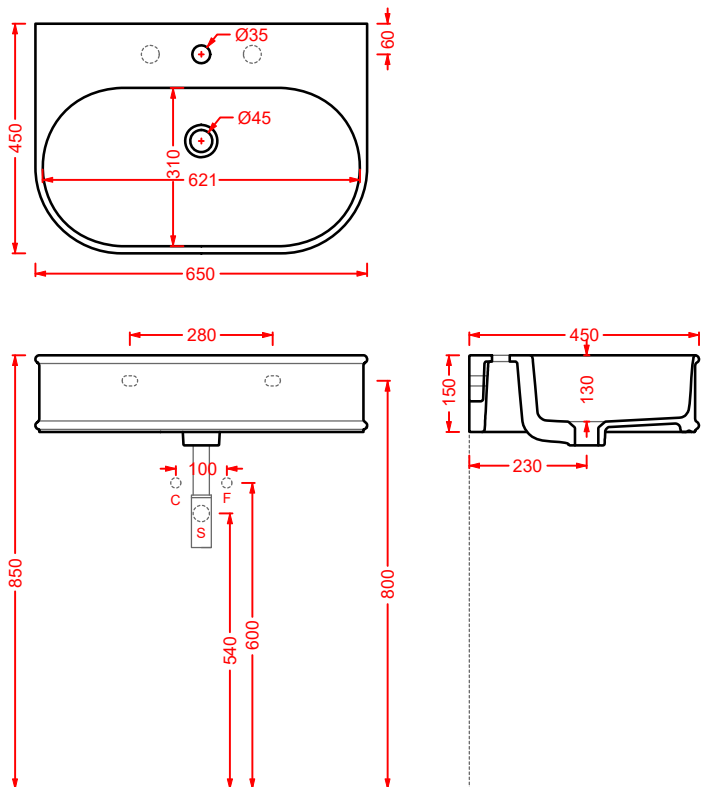

ATL003 ATELIER

lavabo sospeso 65
wall-hung washbasin 65