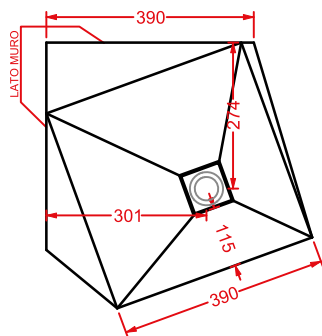

OSL008 SHARP

lavabo centrostanza/a muro
freestanding/back to wall washbasin