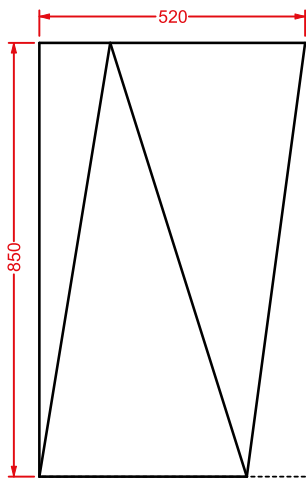

OSL008 SHARP

lavabo centrostanza/a muro
freestanding/back to wall washbasin