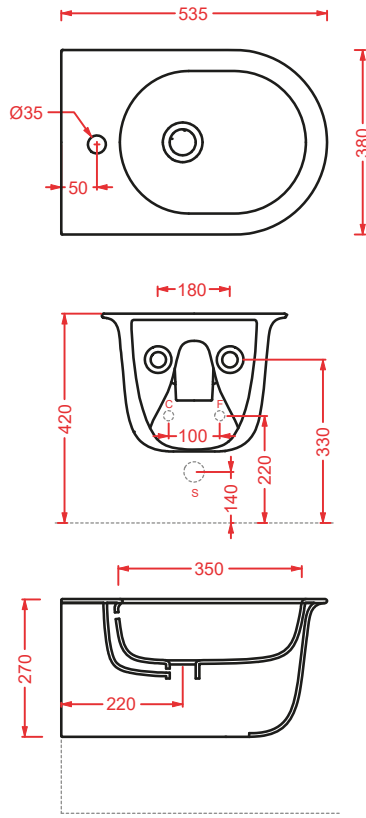

up & down drain

	ACA032	0,3	-	-
--	---------------	-----	---	---

CHV001 CHIC

vaso sospeso Senza Brida
wall-hung Rimless WC

CHB001 CHIC

bidet sospeso
wall-hung bidet

JOLIÈ

Designed by Meneghello Paoelli Associati