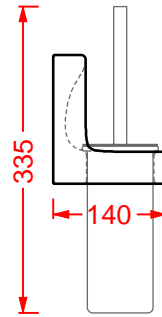

ACC002 JOY

portascopino ceramica + scopino
ceramic brush holder + brush