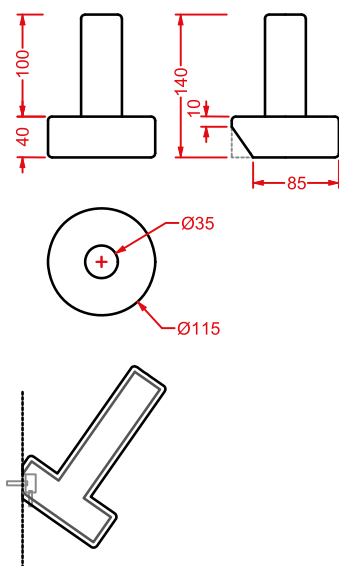

PSC001 POSTIT

portarotolo ceramica
ceramic toilet roll holder