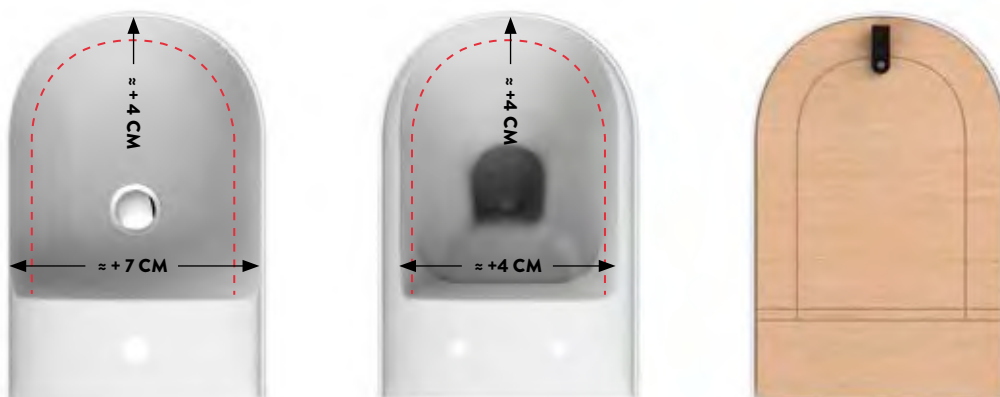

“The One” represents a new evolutionary step in the ceramic field. Rimless, thin-rim, small in size and an inset seat cover with no hinge system make this collection absolutely revolutionary and unique.
Without the rim, this technology allows the elimination of the ceramic chamber and the reduction of edge resulting in a bigger bowl in same dimensions.
The hallmark of “The One” is its hingeless seat cover (patent pending) which is built into the slim rim. The Wood-Skin® technology allows the creation of the seat cover through the milling of a unique sheet, highly resistant and only 10mm slim.
Easy take off seat, total cleaning. The inset seat cover highlights the thin rim even when closed, respecting the formal symmetry with the bidet.
The collection The.One becomes enriched through the introduction of a new thin-rim Consolle characterized by elegant and soft lines, minimal shapes and contained dimensions.

dimensione approssimativa bacino standard
rough dimensions of standard bowl

EDGELESS + RIMLESS WC

RIMLESS

La tecnologia rimless, con la conseguente eliminazione della brida, permette di togliere la camera ceramica e ridurre il bordo al minimo, ottenendo un'estetica ancora più minimal.