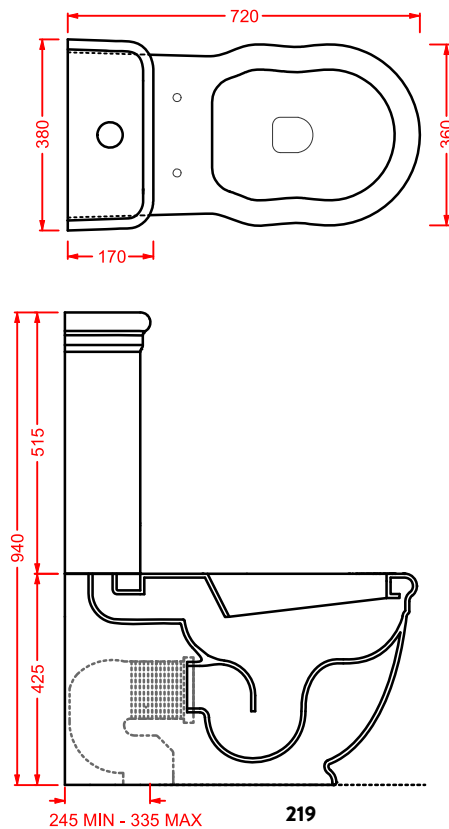

HEV006 HERMITAGE

vaso monoblocco filo muro
back to wall close-coupled WC