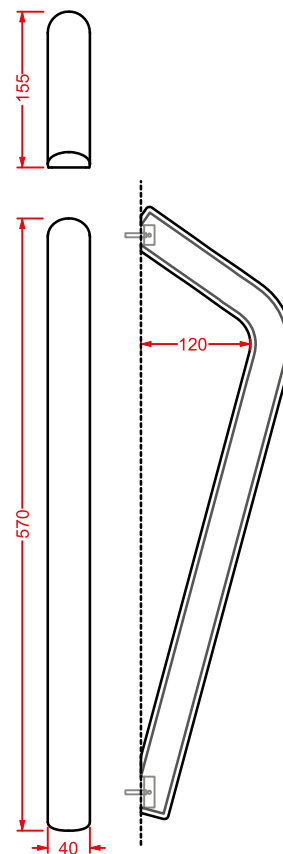

PSC004 POSTIT

porta salviette ceramica 57
ceramic towel rail 57