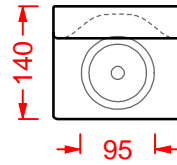

ACC002 JOY

portascopino ceramica + scopino
ceramic brush holder + brush