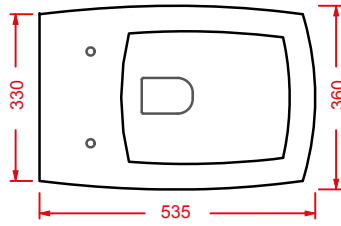

JZV003 + JZC001 JAZZ
vaso monoblocco + cassetta monoblocco
close-coupled WC + ceramic cistern