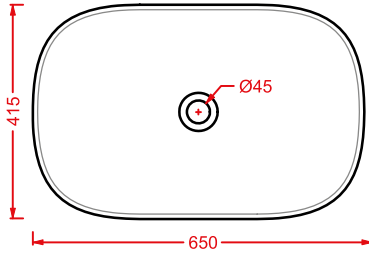

GHL002 GHOST 65

lavabo appoggio
countertop washbasin