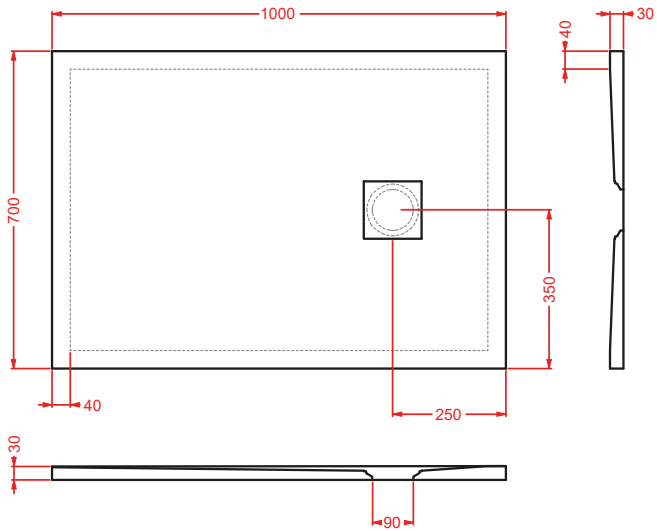

PDR023 LAPIS

piatto doccia h 3 100 x 70
shower tray h 3 100 x 70