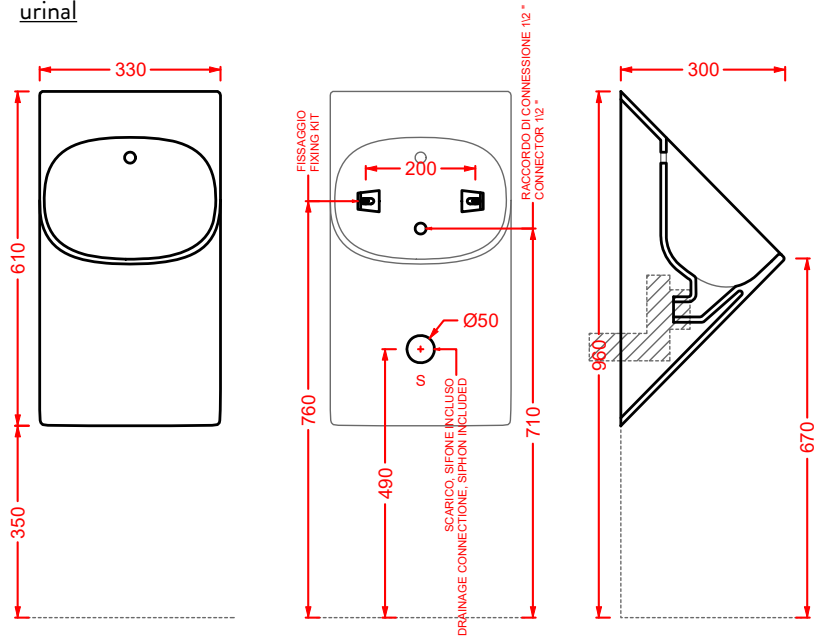

LFO002 LA FONTANA 2.0

orinatoio

urinal