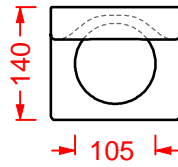

ACC006 JOY

porta salviette ceramica 16
ceramic towel rail 16