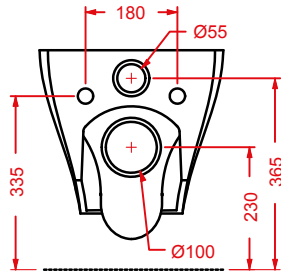

JZV003 + JZC001 JAZZ
vaso monoblocco + cassetta monoblocco
close-coupled WC + ceramic cistern