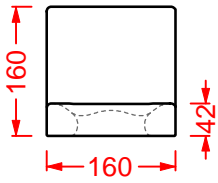

ACC005 JOY

porta sapone ceramica
ceramic soap holder