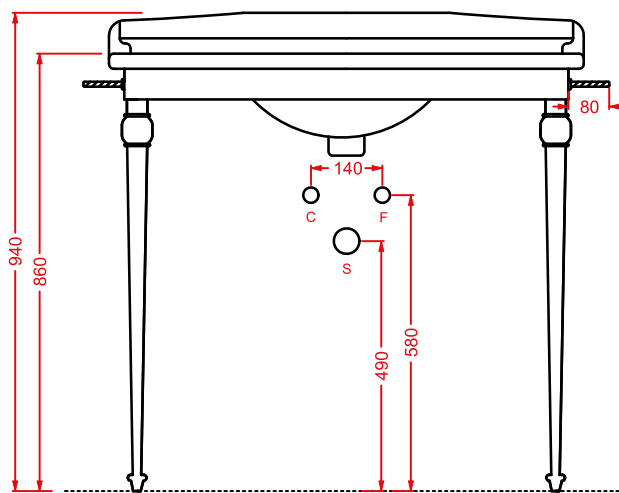

HEV006 HERMITAGE

vaso monoblocco filo muro
back to wall close-coupled WC

HEL005 + HEC003 HERMITAGE

consolle 92 + gambe ceramica
consolle 92 + ceramic legs

HEA016 HERMITAGE

struttura cromata consolle 92
chromed structure consolle 92