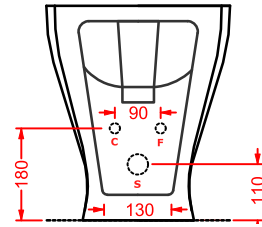

JZV002 JAZZ
vaso terra filomuro
back to wall WC