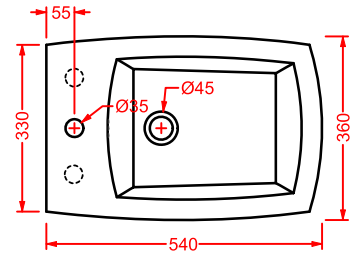

JZV002 JAZZ
vaso terra filomuro
back to wall WC