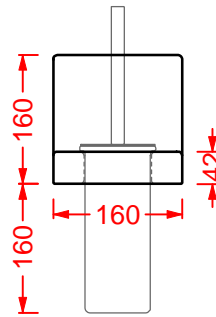

ACC002 JOY

portascopino ceramica + scopino
ceramic brush holder + brush