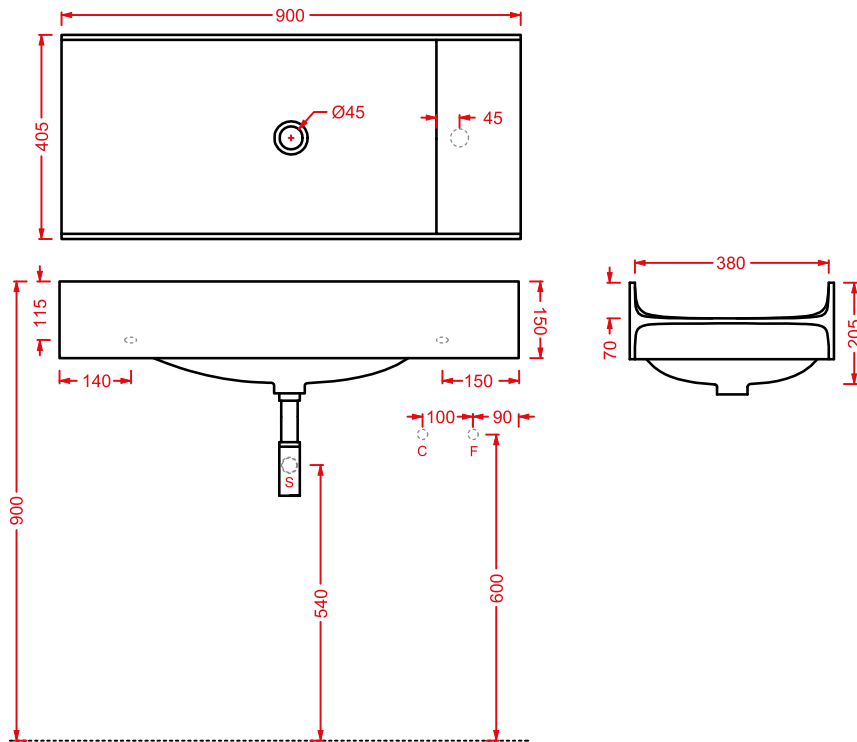

☉	ACA061 05	0,5	-	-
---	------------------	-----	---	---

●	ACA061 17	0,5	-	-
---	------------------	-----	---	---

OSL011 TT

lavabo sospeso/appoggio in Livingtec satinato + porta salviette laterale in legno
wall-hung/countertop washbasin in satin Livingtec + lateral wood towel rail