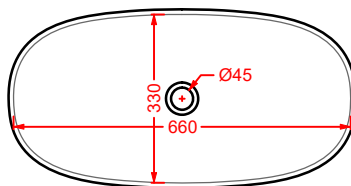

COL005 COGNAC 68

lavabo appoggio
countertop washbasin

CARTESIO

Designed by Meneghello Paoelli Associati

CAL002
58 x 44

WASHBASINS - CARTESIO

DESIGN PLUS

CAL003
44 x 44