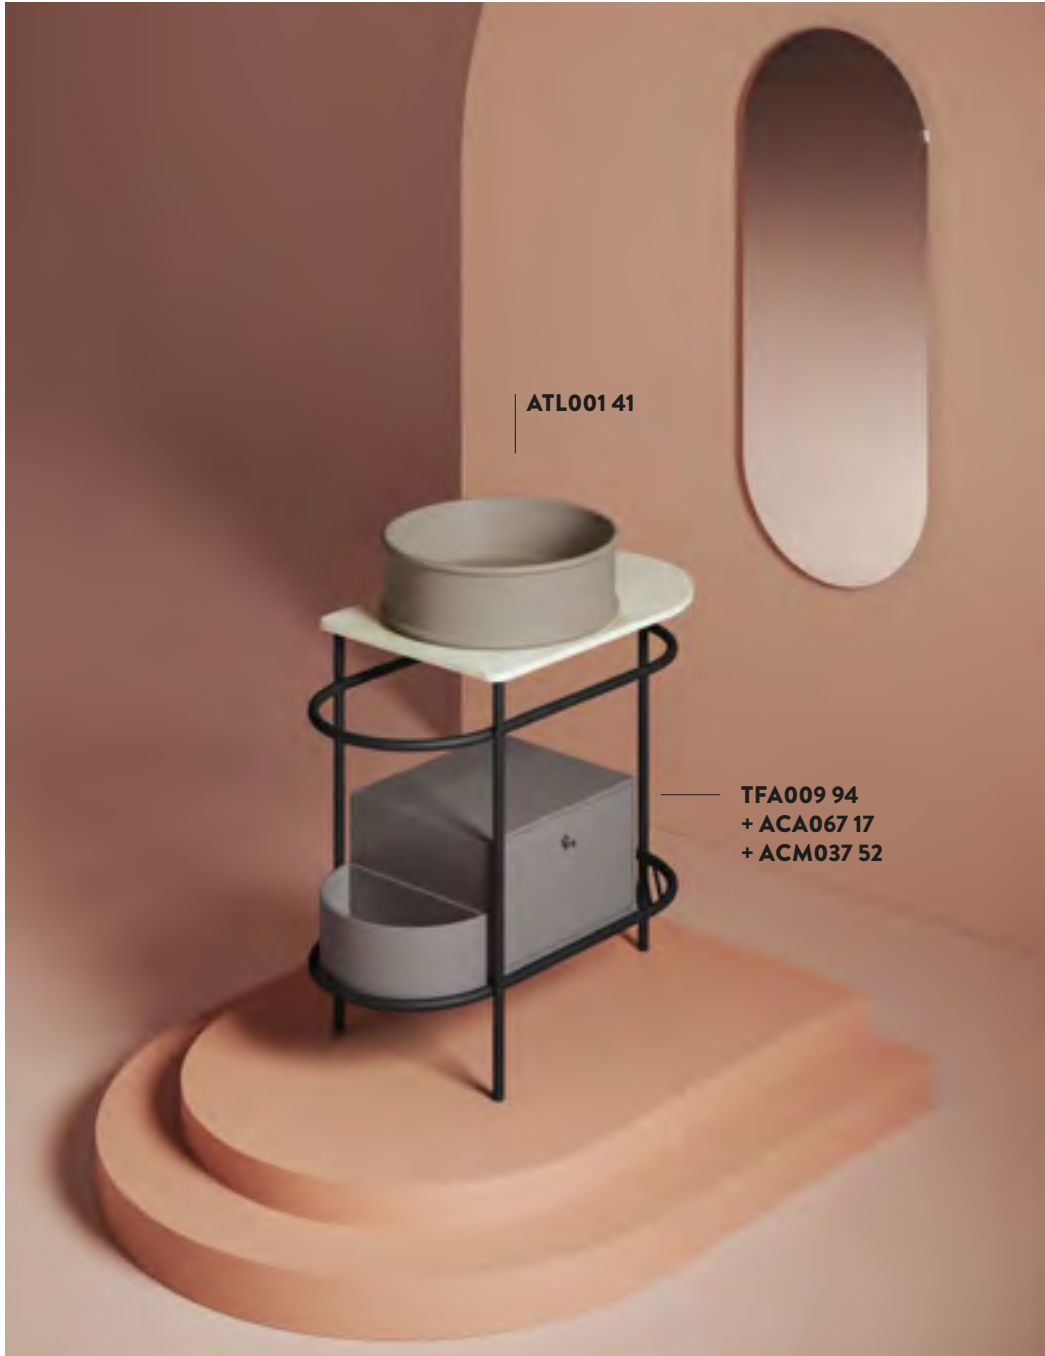

ATL001 41

TFA009 94
+ ACA067 17
+ ACM037 52