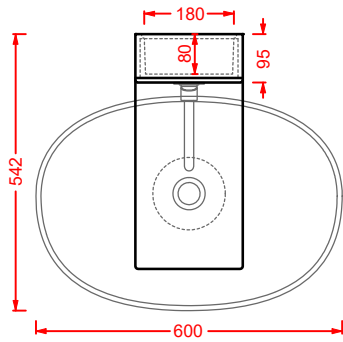

LFA006 LA FONTANA 2.0

colonna in Tecnoril
Tecnoril column