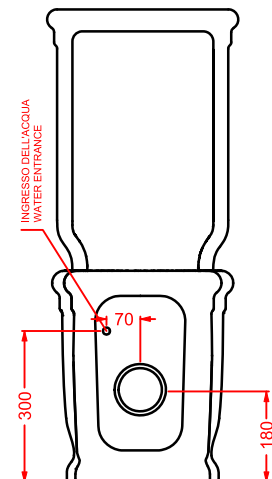

HEV006 HERMITAGE

vaso monoblocco filo muro
back to wall close-coupled WC

HEL005 + HEC003 HERMITAGE

consolle 92 + gambe ceramica
consolle 92 + ceramic legs

HEA016 HERMITAGE

struttura cromata consolle 92
chromed structure consolle 92