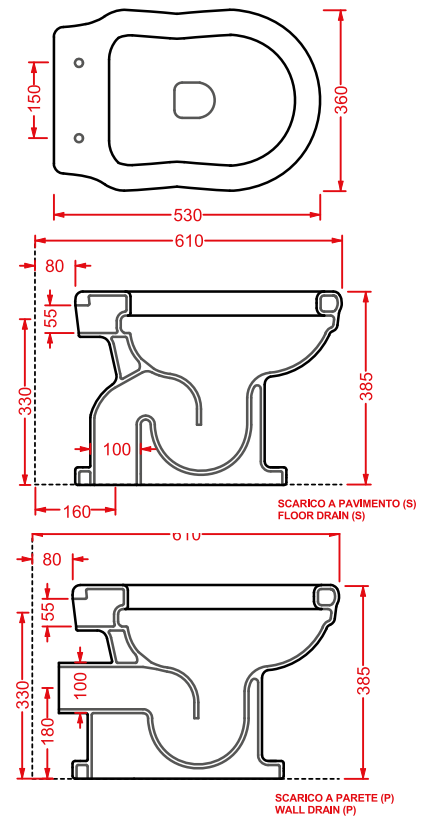

HEV002 (S)/HEV003 (P) HERMITAGE

vaso terra scarico S e P
WC with floor drain and wall drain