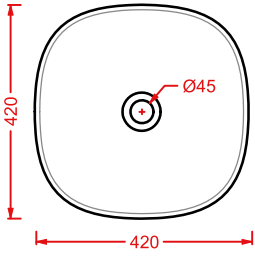

GHL001 GHOST 42

lavabo appoggio
countertop washbasin