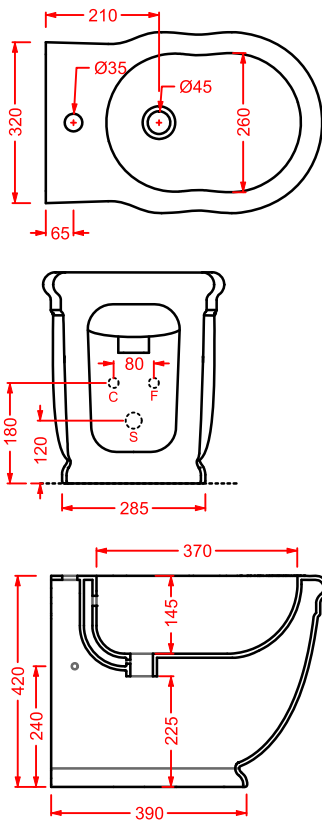

HEB001 HERMITAGE

bidet terra filomuro
back to wall bidet