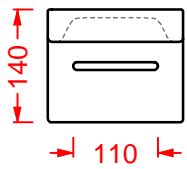

ACC001 JOY

portarotolo ceramica
ceramic toilet roll holder