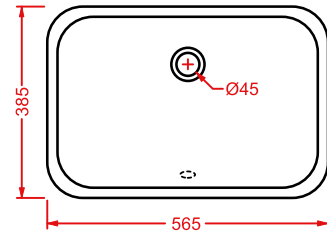

DIL001 DIANA

lavabo sottopiano 57
under-countertop washbasin 57

IDEA

IDL001 IDEA

lavabo sottopiano 60
under-countertop washbasin 60

NETTUNO

NTL001 NETTUNO

lavabo sottopiano 56
under-countertop washbasin 56