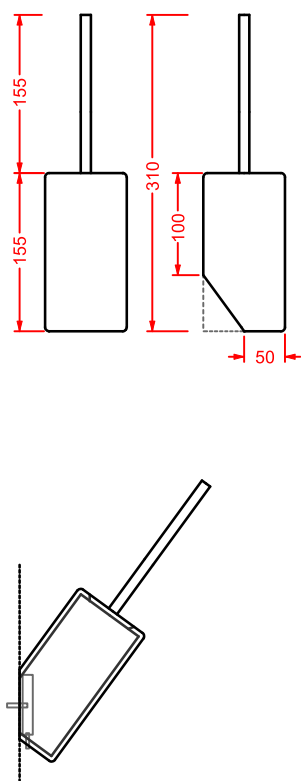

PSC002 POSTIT

porta scopino ceramica + scopino
ceramic brush holder + brush