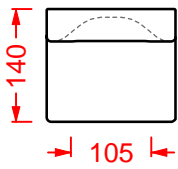

ACC005 JOY

porta sapone ceramica
ceramic soap holder