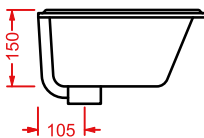

GEA 90

GEL002 GEA 90

lavabo sottopiano 90
under-countertop washbasin 90