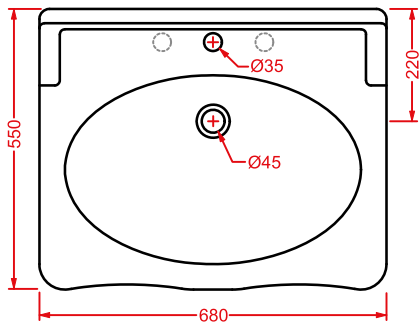

HEL002 + HEC002 HERMITAGE

lavabo 68 + colonna

washbasin 68 + column