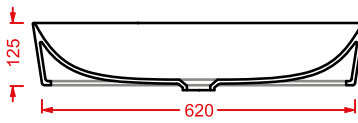

GHL002 GHOST 65

lavabo appoggio
countertop washbasin