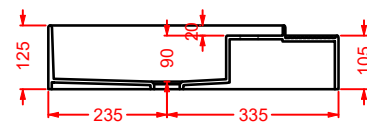

CAL003 CARTESIO

lavabo appoggio quadrato
squared countertop washbasin