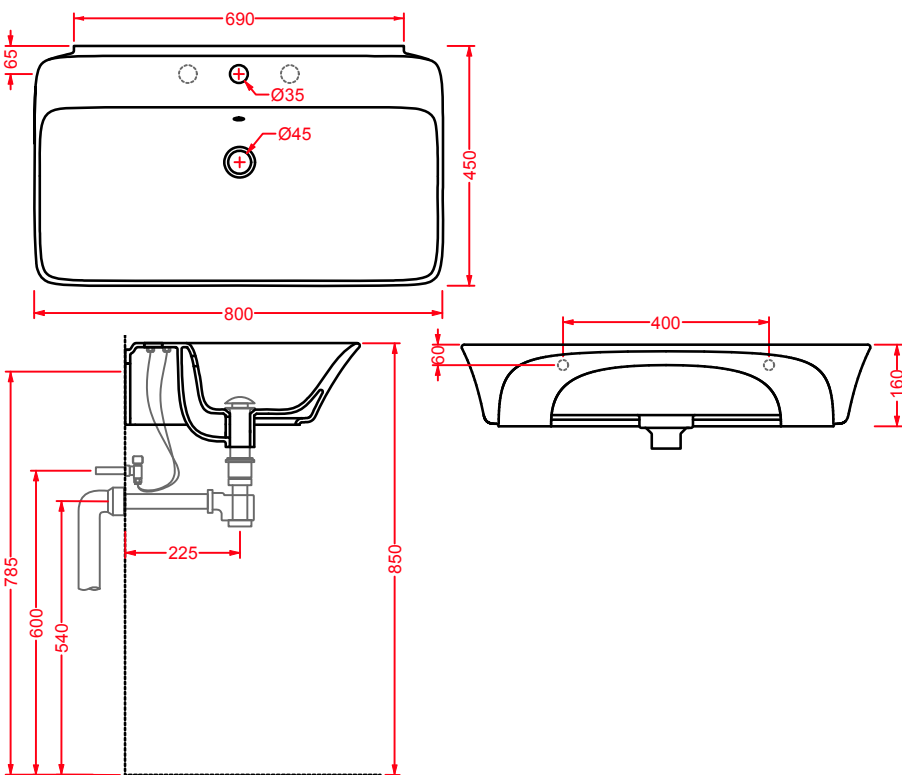

CWL002 COW

lavabo sospeso/appoggio 60
wall-hung/countertop washbasin 60

CWL003 COW

lavabo sospeso/appoggio 80
wall-hung/countertop washbasin 80

LA FONTANA

Designed by Meneghello Paoelli Associati

LFL001
60 x 42