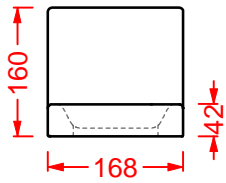

ACC001 JOY

portarotolo ceramica
ceramic toilet roll holder