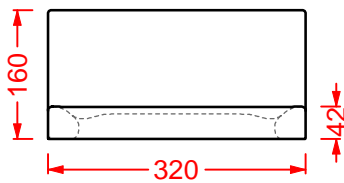

ACC003 JOY

porta salviette ceramica 34
ceramic towel rail 34

ACC004 JOY

appendino singolo ceramica
ceramic single hook