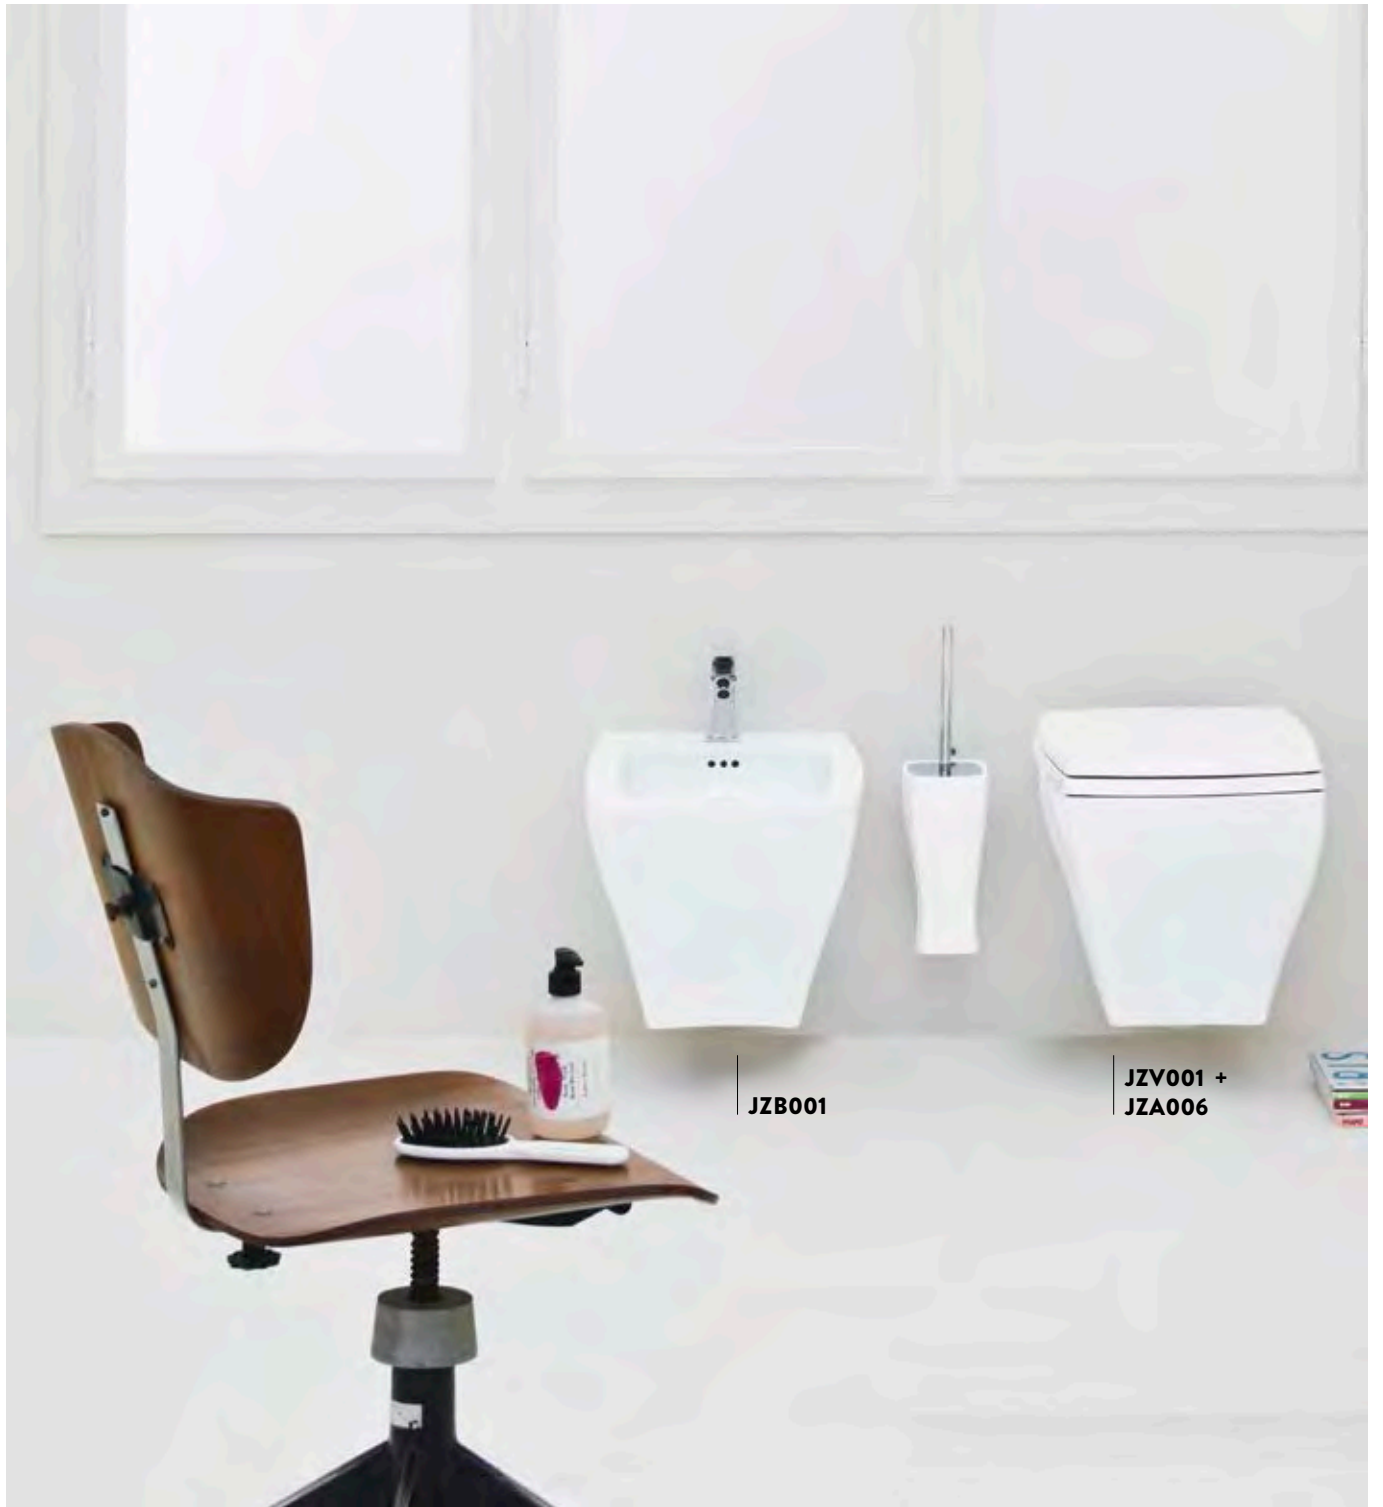

JZB001

JZV001 +
JZA006