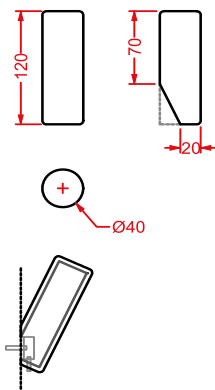

PSC005 POSTIT

gancio ceramica
ceramic hook