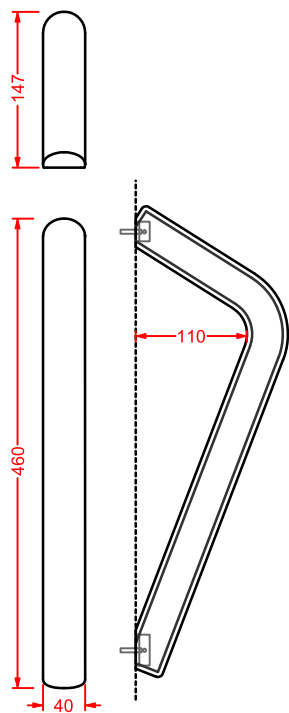

PSC003 POSTIT

porta salviette ceramica 46
ceramic towel rail 46