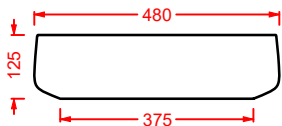

COL002 COGNAC 48

lavabo appoggio
countertop washbasin