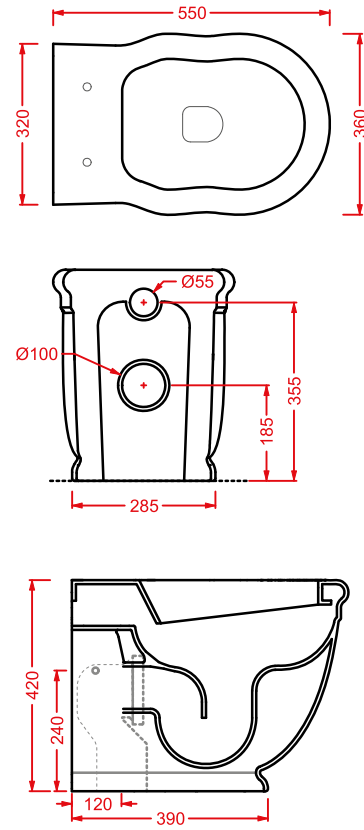

HEV005

vaso terra filomuro
back to wall WC