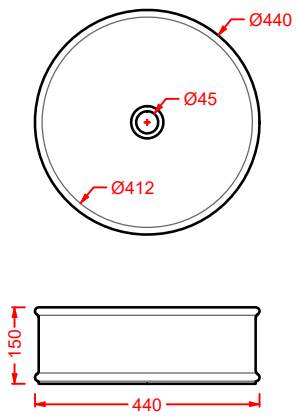

ACA061 17 0,5 - -

*Pop universal drain with integral
overflow*

ATL001 ATELIER

lavabo tondo appoggio Ø44
 round countertop washbasin Ø44

**ATL002 ATELIER**

lavabo ovale appoggio 60
 oval countertop washbasin 60