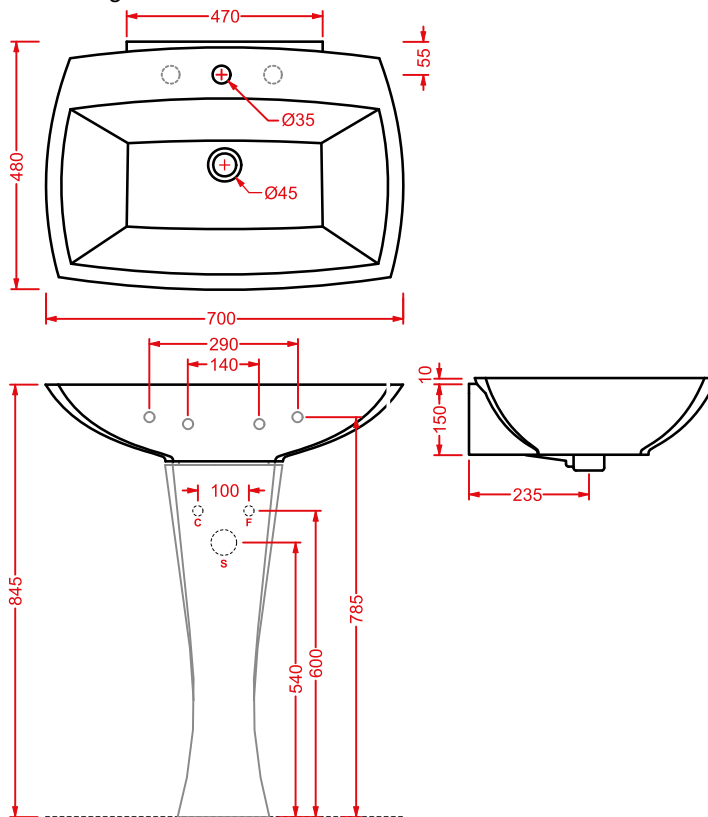

JZL004 + JZC003 JAZZ

lavabo sospeso/da colonna 70 + colonna
wall-hung/for column basin 70 + column