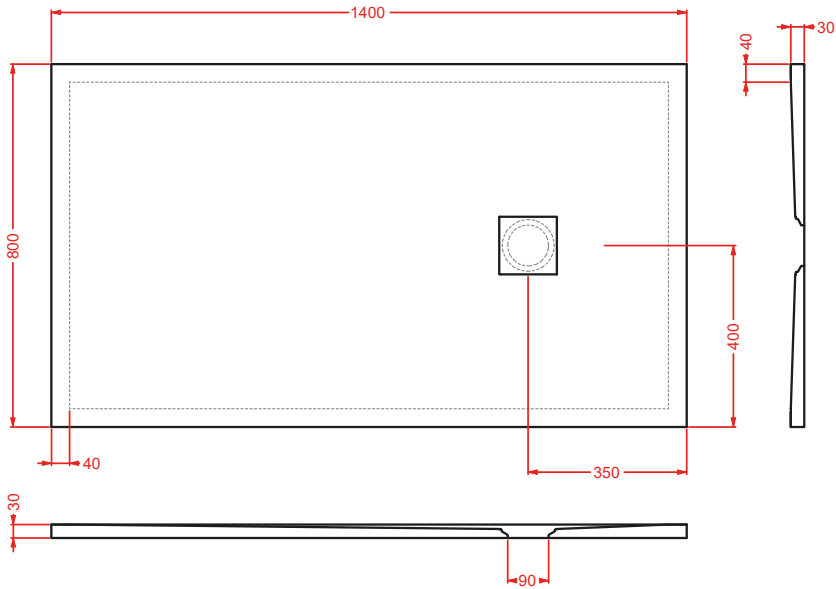

PDR027 LAPIS

piatto doccia h 3 140 x 70

shower tray h 3 140 x 70

PDR028 LAPIS

piatto doccia h 3 140 x 80

shower tray h 3 140 x 80

2021

the.artceram