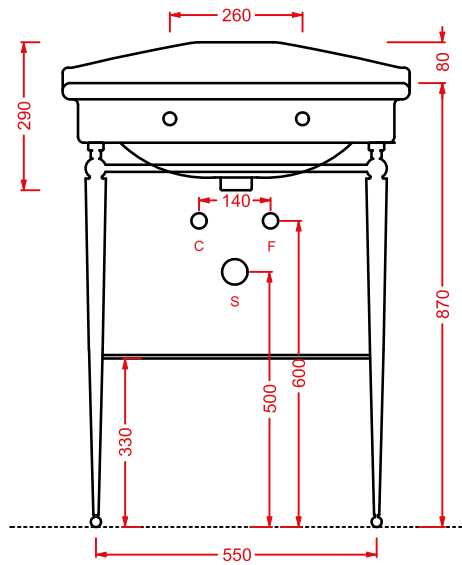

HEA015 HERMITAGE

struttura cromata lavabo 68

chromed structure washbasin 68