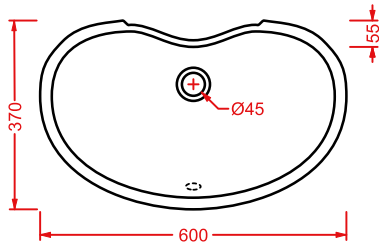

DIL001 DIANA

lavabo sottopiano 57
under-countertop washbasin 57

IDEA

IDL001 IDEA

lavabo sottopiano 60
under-countertop washbasin 60

NETTUNO

NTL001 NETTUNO

lavabo sottopiano 56
under-countertop washbasin 56