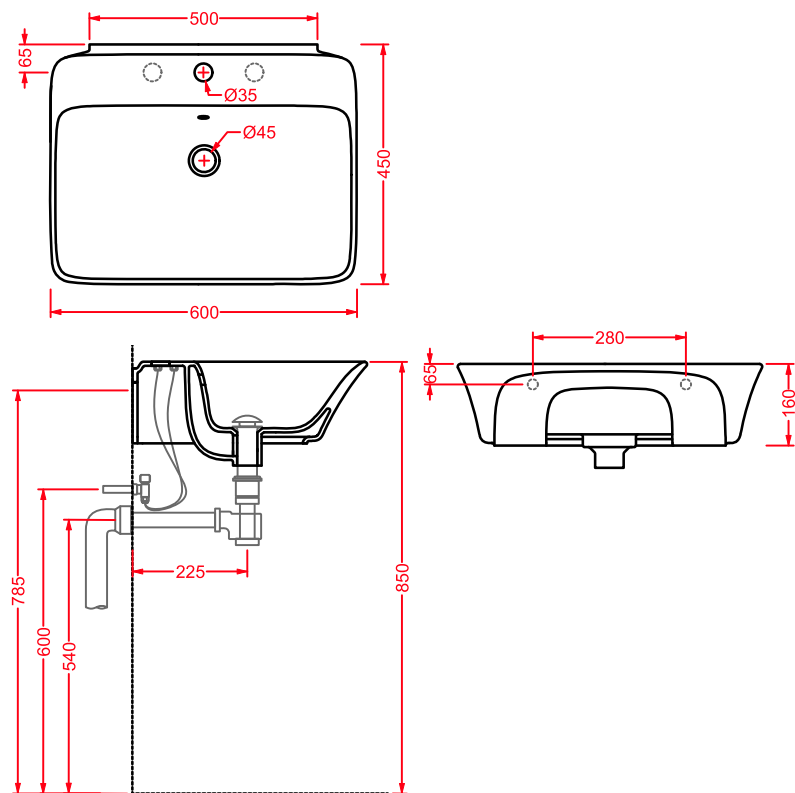

CWL002 COW

lavabo sospeso/appoggio 60
wall-hung/countertop washbasin 60

CWL003 COW

lavabo sospeso/appoggio 80
wall-hung/countertop washbasin 80

LA FONTANA

Designed by Meneghello Paoelli Associati

LFL001
60 x 42