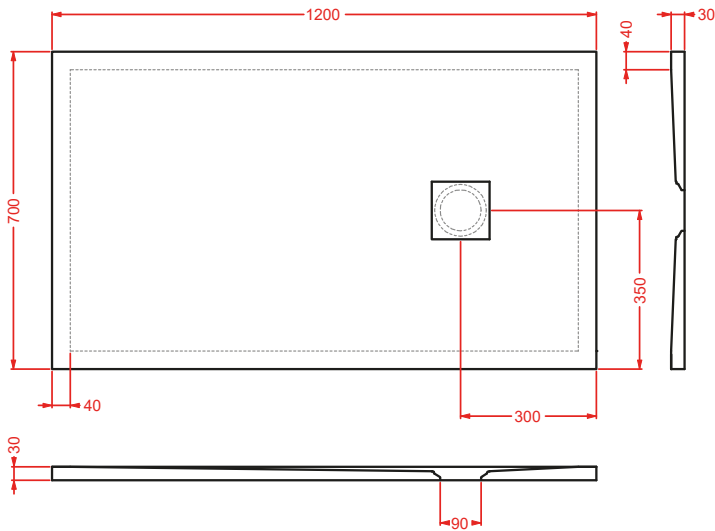

PDR025 LAPIS

piatto doccia h 3 120 x 70
shower tray h 3 120 x 70