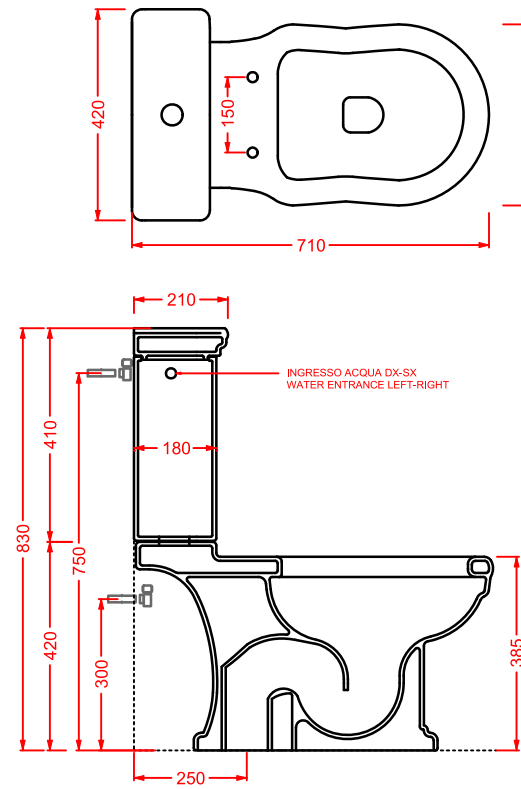

HEV008 + HEC001 HERMITAGE

vaso monoblocco S + cassetta monoblocco
close-coupled WC (S) + ceramic cistern