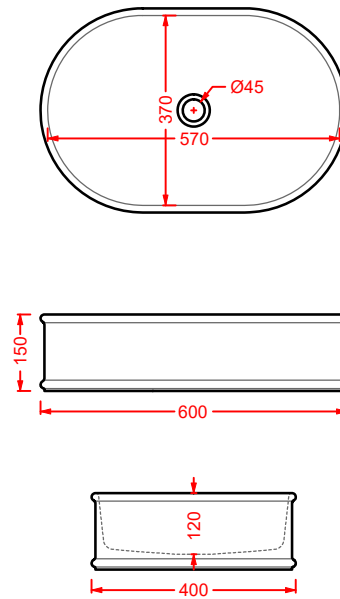

ATL002 ATELIER

lavabo ovale appoggio 60
oval countertop washbasin 60