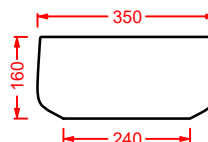

COL004 COGNAC 35

lavabo appoggio
countertop washbasin