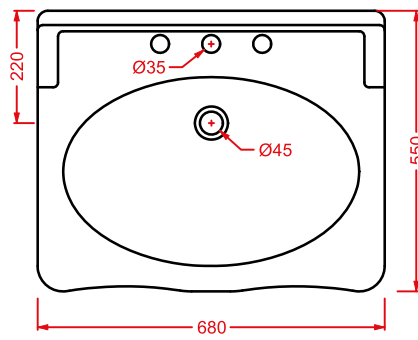

HEA015 HERMITAGE

struttura cromata lavabo 68

chromed structure washbasin 68