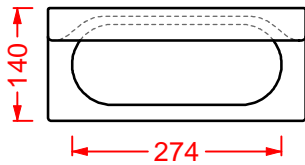

ACC003 JOY

porta salviette ceramica 34
ceramic towel rail 34

ACC004 JOY

appendino singolo ceramica
ceramic single hook