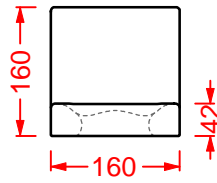

ACC006 JOY

porta salviette ceramica 16
ceramic towel rail 16