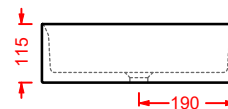

GHOST

Designed by Meneghello Paoelli Associati

GHL001
42 x 42

WASHBASINS - GHOST

GHL001
42 x 42

GHL002
65 x 42

GHL002
65 x 42

GHOST/OVERVIEW