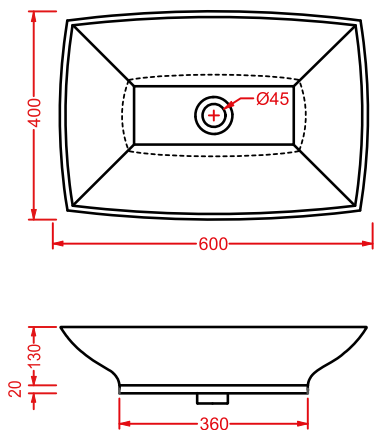

JZL002 JAZZ

lavabo appoggio 60
countertop washbasin 60