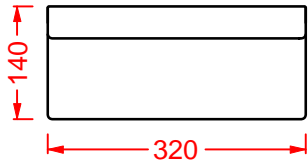

ACC007 JOY

mensola
shelf