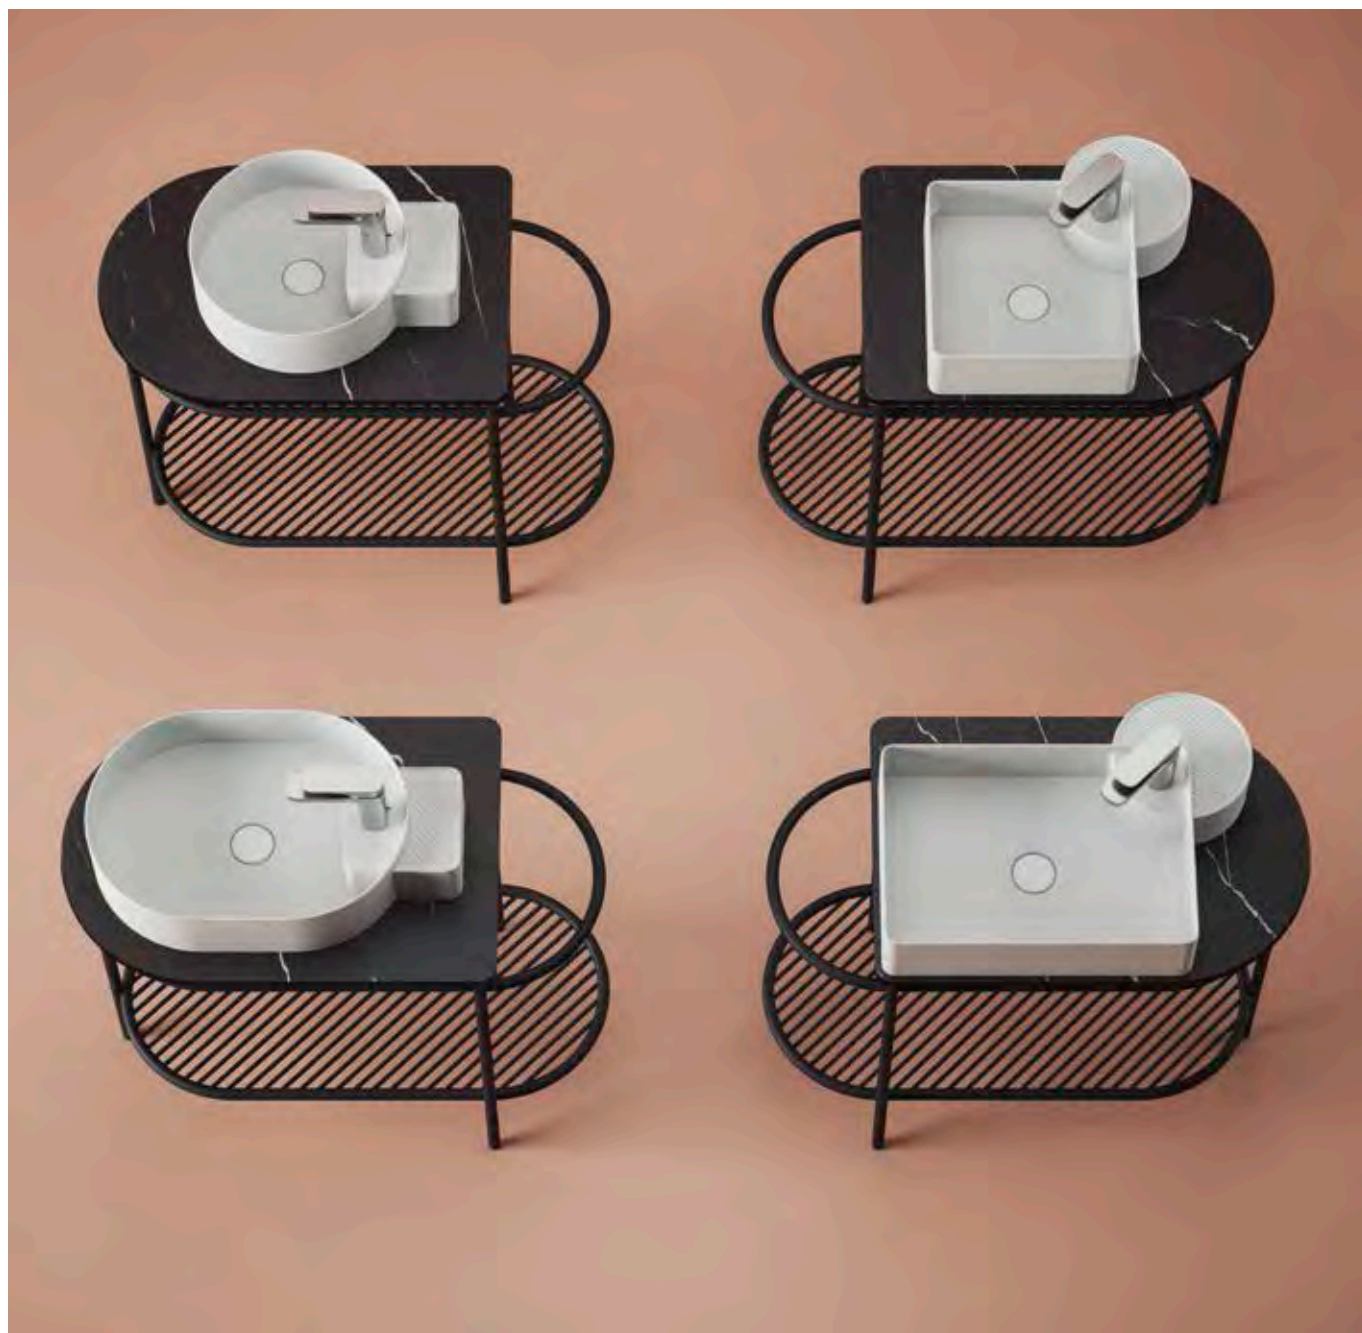

FLAIR SYSTEM

Un'unica struttura di appoggio coordinabile ai quattro lavabi della collezione Cartesio; può essere montata a dx o sx a seconda del lavabo installato.

La struttura è disponibile in due finiture, bianco e nero matt, con relativo top in marmo nello stesso tono (marquinia o carrara). Sul piano di marmo non è possibile installare la rubinetteria.

One special dedicated structure that can be matched with the four basins of Cartesio collection; it can be used for a left or right installation depending on the washbasin on top.

The structure comes in two finishes, matt black and matt white, also with the matching marble top (marquinia or carrara). On the marble top a faucet cannot be installed.