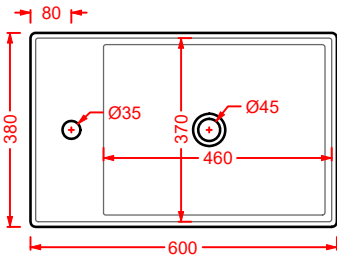

SCL003 SCALINO 60

lavabo appoggio 60
countertop washbasin 60