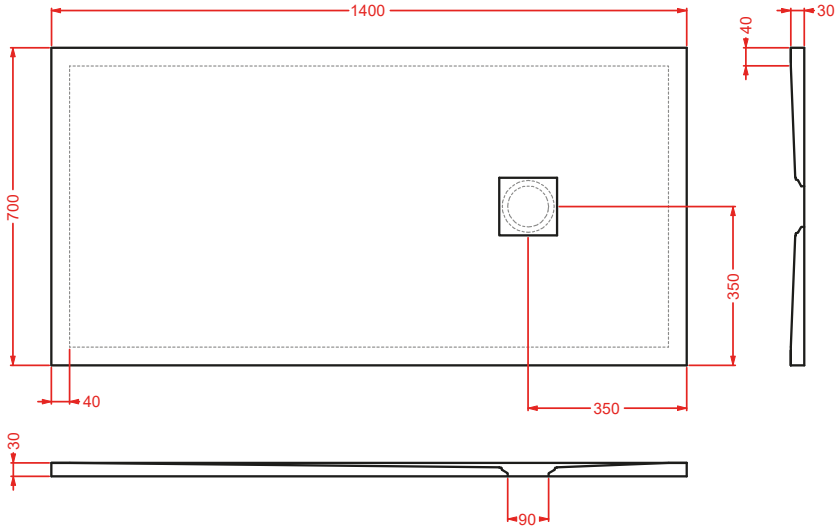

PDR027 LAPIS

piatto doccia h 3 140 x 70

shower tray h 3 140 x 70