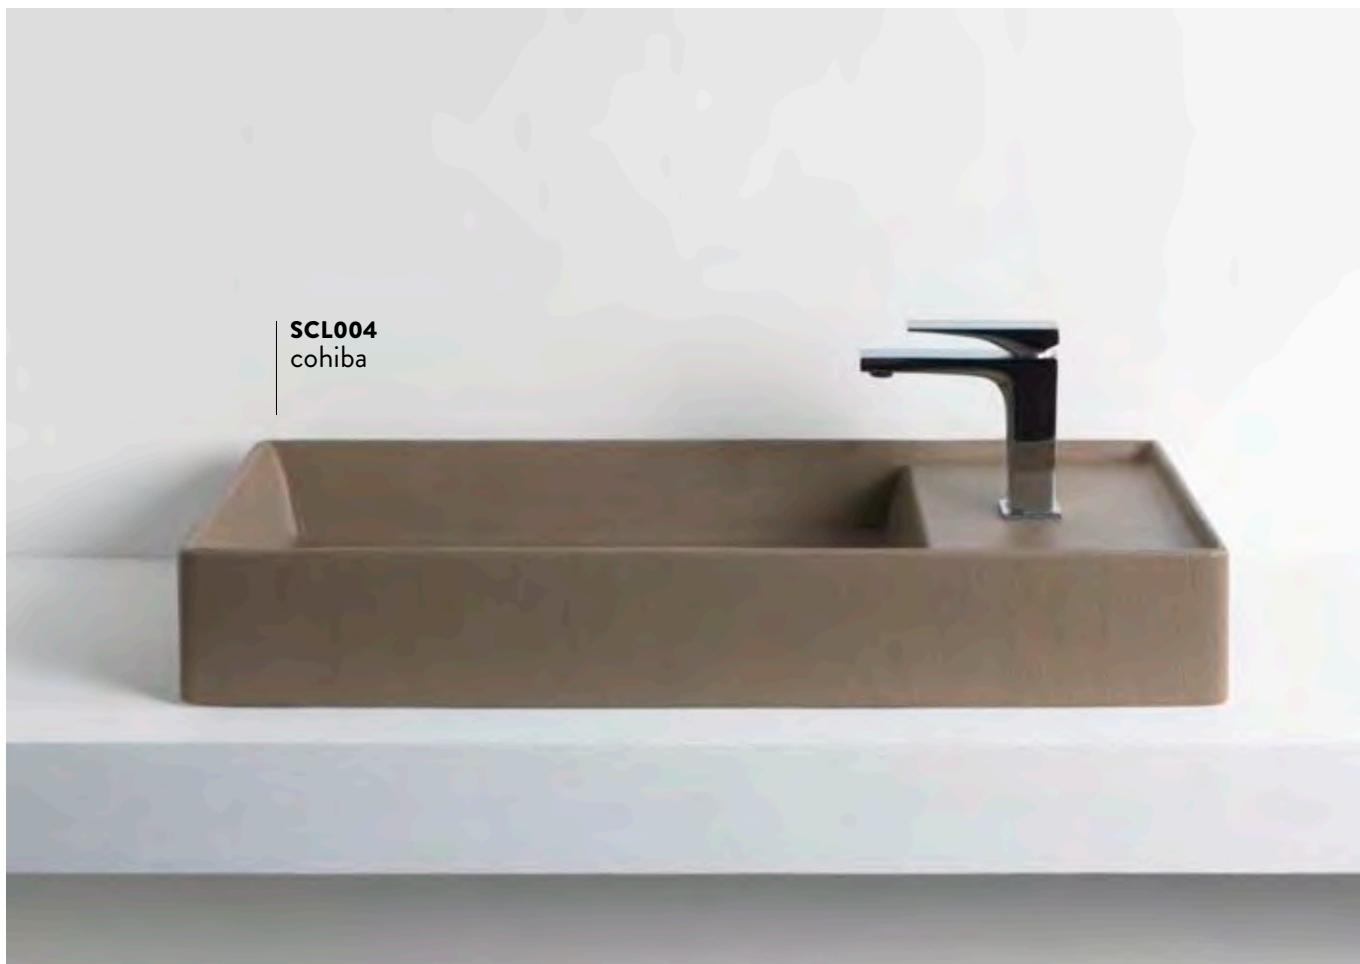

SCL004
cohiba