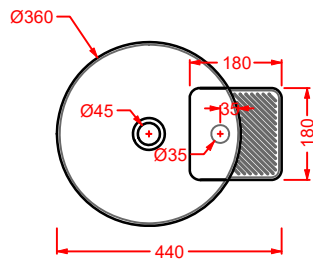

CAL004 CARTESIO

lavabo appoggio tondo
round countertop washbasin