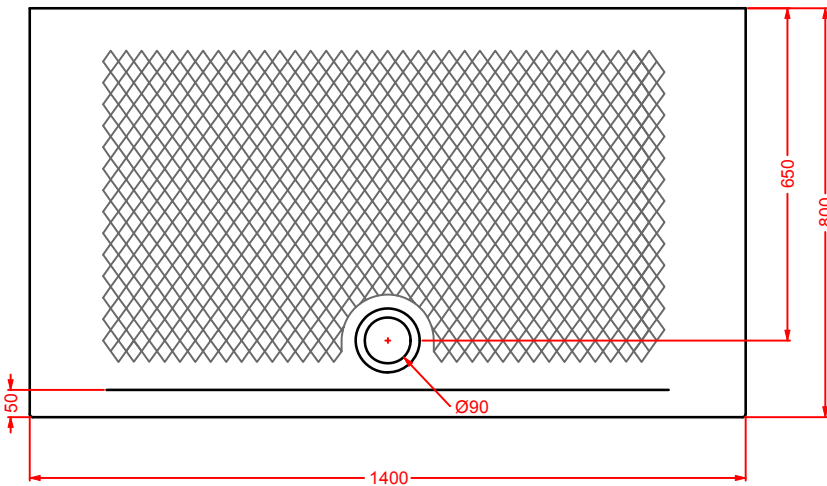

PDR022 SCACCHI

piatto doccia rettangolare h 5,5 80 x 140
rectuangular shower tray h 5,5 80 x 140

LATO NON SMALTATO / UNGLAZED SIDE