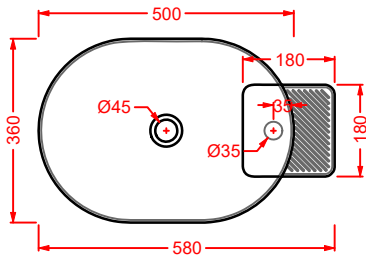

lavabo appoggio ovale
 oval countertop washbasin

**CAL002 CARTESIO**

lavabo appoggio rettangolare
 rectangular countertop washbasin

**CAL003 CARTESIO**

lavabo appoggio quadrato
 squared countertop washbasin