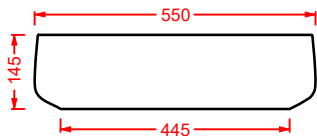

COL005 COGNAC 68

lavabo appoggio
countertop washbasin

CARTESIO

Designed by Meneghello Paoelli Associati

CAL002
58 x 44

WASHBASINS - CARTESIO

DESIGN PLUS

CAL003
44 x 44