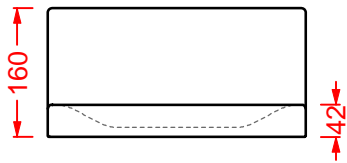

ACC007 JOY

mensola
shelf