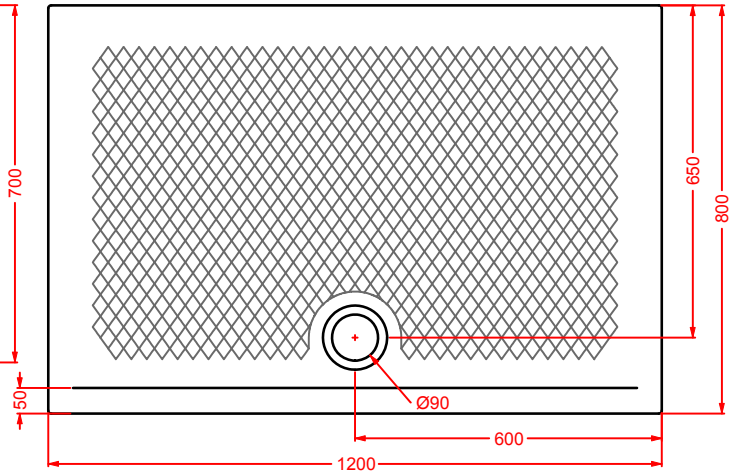

PDR021 SCACCHI

piatto doccia rettangolare h 5,5 80 x 120
rectuangular shower tray h 5,5 80 x 120

LATO NON SMALTATO / UNGLAZED SIDE