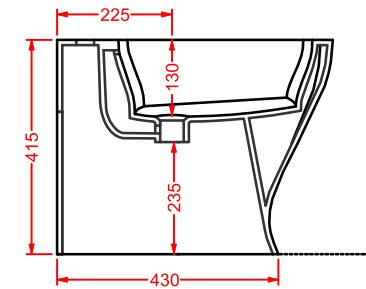

JZV002 JAZZ
vaso terra filomuro
back to wall WC