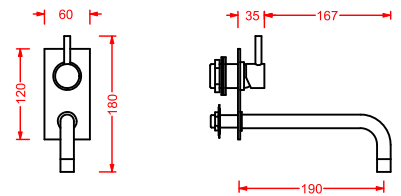

LFA008 LA FONTANA

rubinetto per colonna La Fontana
faucet for column La Fontana