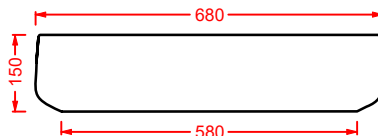

COL005 COGNAC 68

lavabo appoggio
countertop washbasin

CARTESIO

Designed by Meneghello Paoelli Associati

CAL002
58 x 44

WASHBASINS - CARTESIO

DESIGN PLUS

CAL003
44 x 44