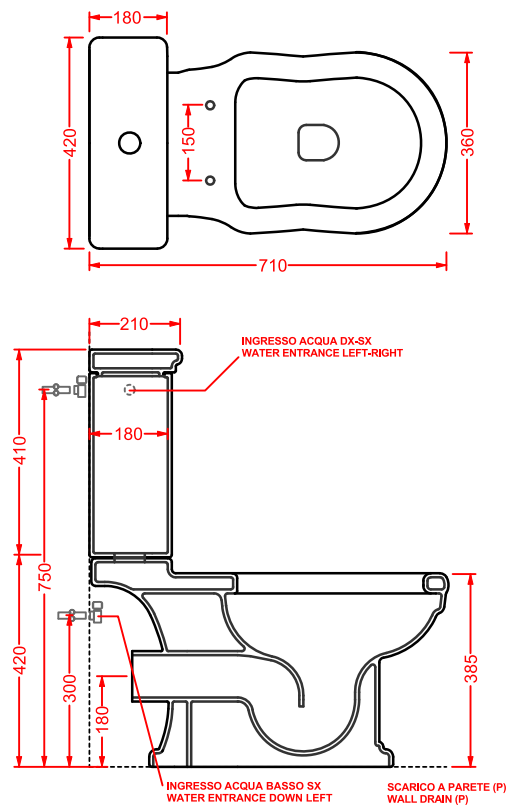

HEV004 + HEC001 HERMITAGE

vaso monoblocco P + cassetta monoblocco
close-coupled WC (P) + ceramic cistern