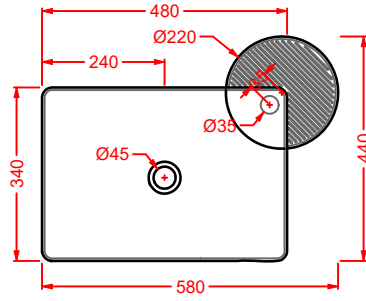

lavabo appoggio ovale
 oval countertop washbasin

**CAL002 CARTESIO**

lavabo appoggio rettangolare
 rectangular countertop washbasin

**CAL003 CARTESIO**

lavabo appoggio quadrato
 squared countertop washbasin