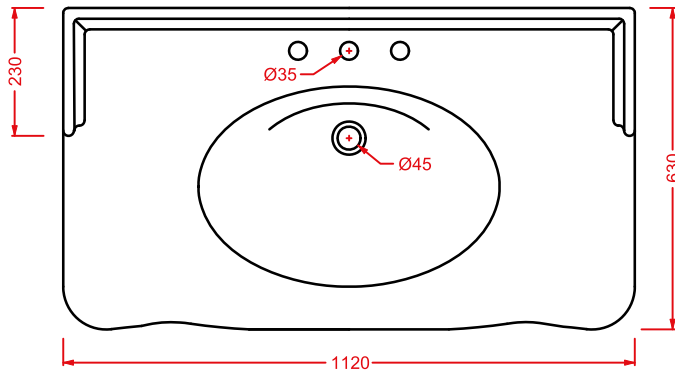

HEA017 HERMITAGE

struttura cromata consolle 112
chromed structure consolle 112