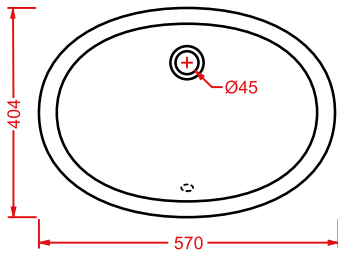

DIL001 DIANA

lavabo sottopiano 57
under-countertop washbasin 57

IDEA

IDL001 IDEA

lavabo sottopiano 60
under-countertop washbasin 60

NETTUNO

NTL001 NETTUNO

lavabo sottopiano 56
under-countertop washbasin 56