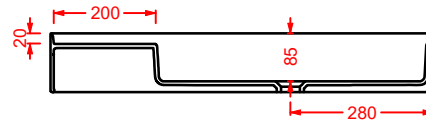

GHOST

Designed by Meneghello Paoelli Associati

GHL001
42 x 42

WASHBASINS - GHOST

GHL001
42 x 42

GHL002
65 x 42

GHL002
65 x 42

GHOST/OVERVIEW